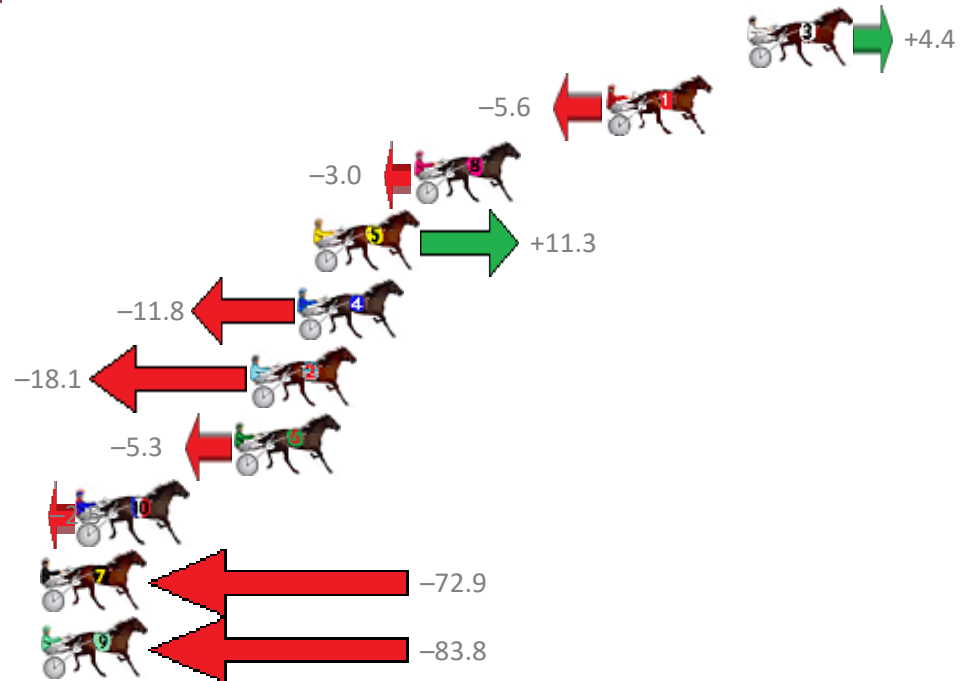

Redcliffe Race 3 Distance 1780m

Wednesday, 30 October 2019

Gross Time: 2:11.70 MileRate: 1:59.00 LeadTime: 11.30s First Qtr: 30.70s Second Qtr: 31.20s Third Qtr: 29.70s Fourth Qtr: 28.80s

NoHorse	Plc	Margin	Time	800Time (W)	400 Time (W)
3 TORQUE IS MY GIRL	1	0.0m	2:11.70	58.18s (0)	28.41s (0)
1 MAYWYN A JUG ORTW	2	5.6m	2:12.10	58.91s (0)	29.20s (0)
8 OUR DOUG	3	13.2m	2:12.65	58.72s (1)	29.61s (2)
5 JOANNIES GIRL	4	17.2m	2:12.94	57.67s (1)	28.43s (2)
4 THANKHEAVNFORGIRLS	5	17.8m	2:12.98	59.36s (1)	29.28s (1)
2 BERTILS FIREFOX	6	19.7m	2:13.12	59.82s (1)	29.82s (1)
6 BE ON THE SLY	7	20.3m	2:13.16	58.89s (1)	29.07s (1)
10 MODERN THOUGHT	8	26.5m	2:13.61	58.68s (1)	29.41s (2)
7 PONOVER	9	83.1m	2:17.68	63.83s (0)	33.39s (0)
9 MIKE ORR	10	103.2m	2:19.13	64.63s (1)	35.40s (3)

Finish Position and metres gained from 800m

Sectionals
Powered by

Home of Australian Harness Sectionals

Get your sectionals delivered to your inbox daily

Check out www.pjdata.com.au

The Racing Queensland Board (trading as Racing Queensland) and provider are not responsible for the completeness or accuracy of any of the information contained herein, and makes no representations about its suitability for any purpose.