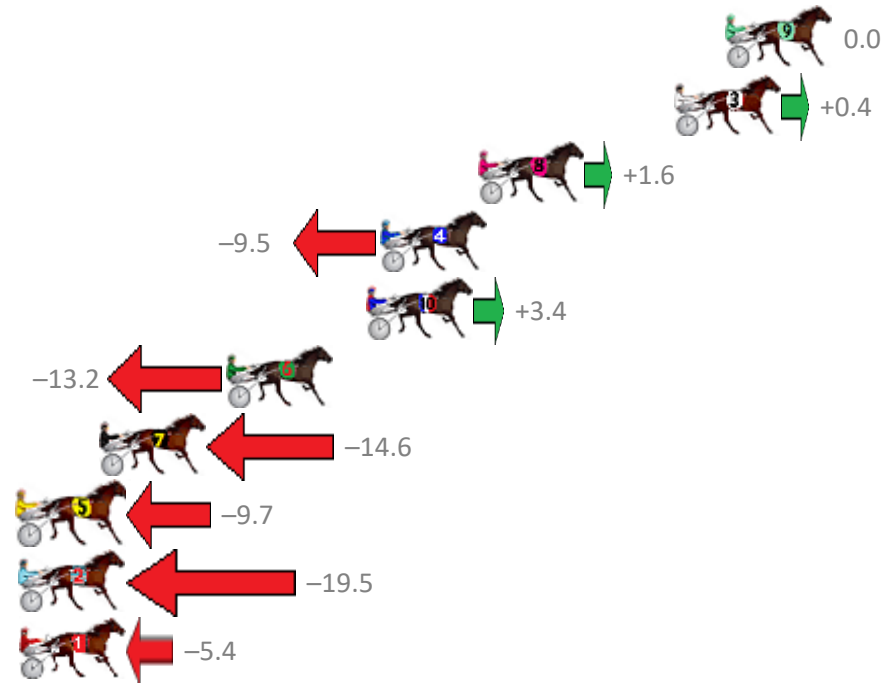

Redcliffe Race 4 Distance 1780m

Wednesday, 30 October 2019

Gross Time: 2:11.90 MileRate: 1:59.20 LeadTime: 11.60s First Qtr: 29.60s Second Qtr: 30.40s Third Qtr: 29.40s Fourth Qtr: 30.90s

NoHorse	Plc	Margin	Time	800Time (W)	400 Time (W)
9 OUR LITTLE GIRL	1	0.0m	2:11.90	60.30s (2)	30.88s (1)
3 MISTER DECORUM	2	2.0m	2:12.05	60.27s (0)	31.05s (0)
8 GROOVY MISS ANNIE	3	9.8m	2:12.66	60.18s (0)	30.96s (0)
4 A ROCKNROLL LEGACY	4	13.7m	2:12.96	61.02s (1)	31.43s (1)
10 PURPLE SHADES	5	14.2m	2:13.00	60.04s (1)	30.67s (1)
6 VOODOO FELLA	6	19.8m	2:13.43	61.29s (0)	32.11s (0)
7 FEELING THE POWER	7	24.8m	2:13.82	61.40s (1)	31.87s (1)
5 HEAVY HITTER	8	34.7m	2:14.58	61.03s (1)	31.97s (0)
2 DATSGOOD	9	39.3m	2:14.94	61.77s (0)	31.23s (0)
1 OUR MASQUERADE	10	43.4m	2:15.25	60.71s (0)	31.09s (0)

Finish Position and metres gained from 800m

Sectionals
Powered by

Home of Australian Harness Sectionals

Get your sectionals delivered to your inbox daily

Check out www.pjdata.com.au

The Racing Queensland Board (trading as Racing Queensland) and provider are not responsible for the completeness or accuracy of any of the information contained herein, and makes no representations about its suitability for any purpose.