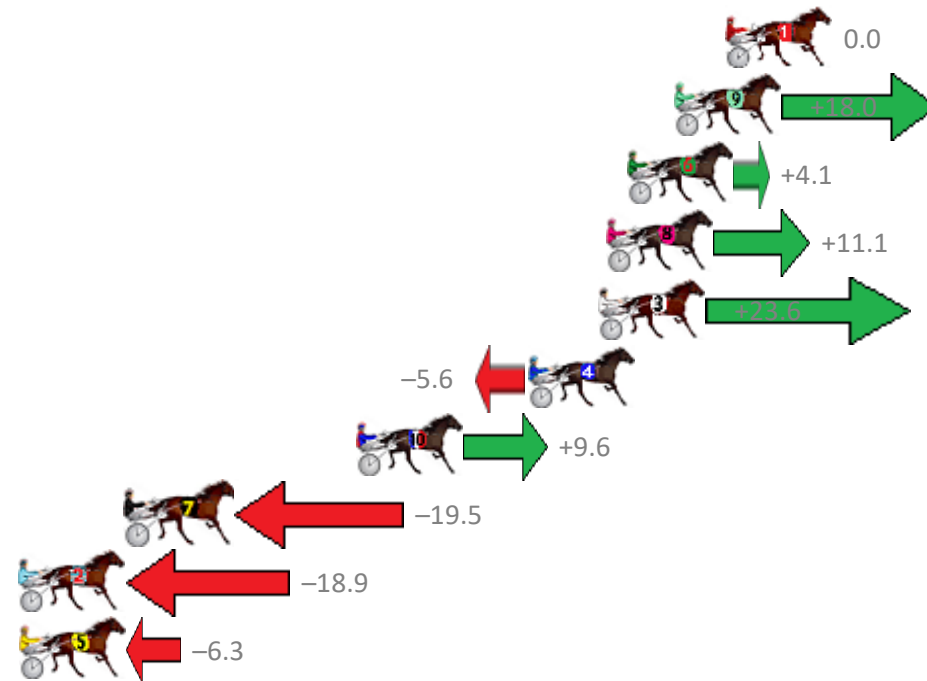

Redcliffe Race 6 Distance 1780m

Wednesday, 30 October 2019

Gross Time: 2:11.50 MileRate: 1:58.90 LeadTime: 11.70s First Qtr: 29.80s Second Qtr: 30.00s Third Qtr: 29.50s Fourth Qtr: 30.50s

No	Horse	Plc	Margin	Time	800Time (W)	400 Time (W)
1	BEYONSKI	1	0.0m	2:11.50	60.00s (0)	30.50s (0)
9	BLACKSADANCE	2	2.0m	2:11.65	58.65s (1)	29.65s (2)
6	AROONA	3	3.9m	2:11.80	59.69s (0)	30.17s (1)
8	PAQUIN	4	4.7m	2:11.86	59.17s (1)	29.90s (1)
3	THATS FUNNY	5	5.0m	2:11.88	58.23s (1)	29.11s (2)
4	OUR ULTIMATE VICKI	6	7.8m	2:12.09	60.42s (1)	30.90s (1)
10	IFYOUBELIEVE	7	14.6m	2:12.61	59.28s (1)	30.18s (1)
7	TORQUE TO THE MAX	8	23.7m	2:13.31	61.46s (0)	31.62s (0)
2	WHATA STRIDE	9	30.7m	2:13.84	61.42s (1)	31.35s (0)
5	SHEMOZZLE	10	31.5m	2:13.90	60.47s (0)	31.01s (0)

Finish Position and metres gained from 800m

Sectionals
Powered by

Home of Australian Harness Sectionals

Get your sectionals delivered to your inbox daily

Check out www.pjdata.com.au

The Racing Queensland Board (trading as Racing Queensland) and provider are not responsible for the completeness or accuracy of any of the information contained herein, and makes no representations about its suitability for any purpose.