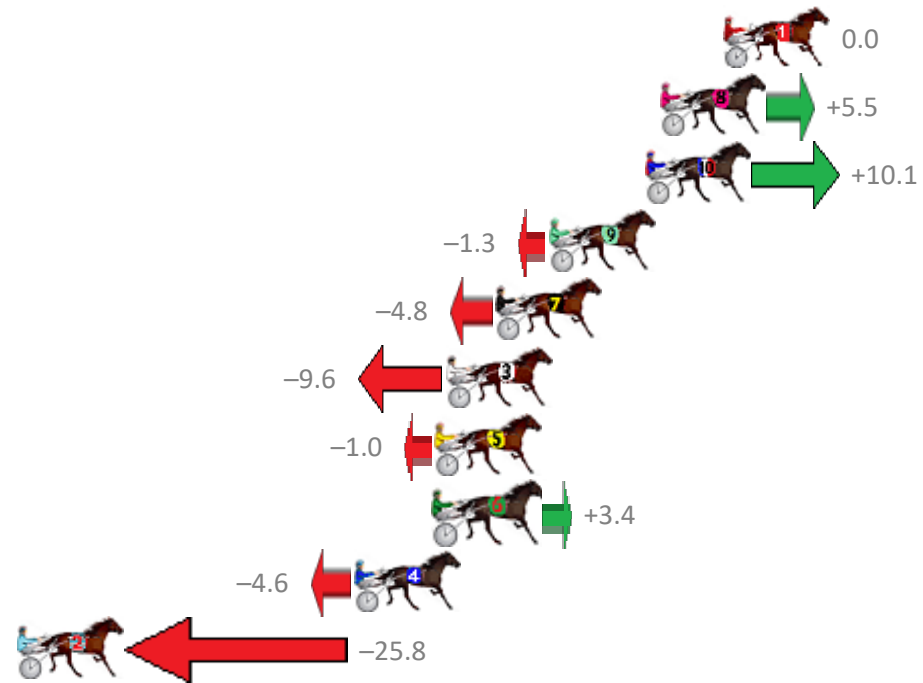

Redcliffe Race 1 Distance 1780m

Wednesday, 30 October 2019

Gross Time: 2:11.40 MileRate: 1:58.80 LeadTime: 11.80s First Qtr: 30.60s Second Qtr: 31.50s Third Qtr: 28.50s Fourth Qtr: 29.00s

NoHorse	Plc	Margin	Time	800Time (W)	400 Time (W)
1 ANNAS BEST	1	0.0m	2:11.40	57.50s (0)	29.00s (0)
8 LITTLE BOLT	2	2.5m	2:11.58	57.10s (2)	28.78s (2)
10 MONTANA NIGHTS	3	3.1m	2:11.62	56.77s (2)	28.46s (2)
9 TORQUE WITH ESTEEM	4	6.9m	2:11.90	57.59s (1)	29.07s (1)
7 DYNAMIC DEEJAY	5	9.0m	2:12.05	57.85s (0)	29.23s (0)
3 FLASH UNDER FIRE	6	11.0m	2:12.20	58.19s (1)	29.67s (1)
5 FRENCH GLOBE	7	11.4m	2:12.23	57.57s (1)	29.03s (1)
6 SPONDOOLEY	8	11.4m	2:12.23	57.26s (0)	28.65s (0)
4 MIRACLE SMILE	9	14.6m	2:12.46	57.83s (0)	29.26s (0)
2 IMPETUOSO	10	45.6m	2:14.71	59.35s (0)	30.49s (0)

Finish Position and metres gained from 800m

Sectionals
Powered by

Home of Australian Harness Sectionals

Get your sectionals delivered to your inbox daily

Check out www.pjdata.com.au

The Racing Queensland Board (trading as Racing Queensland) and provider are not responsible for the completeness or accuracy of any of the information contained herein, and makes no representations about its suitability for any purpose.