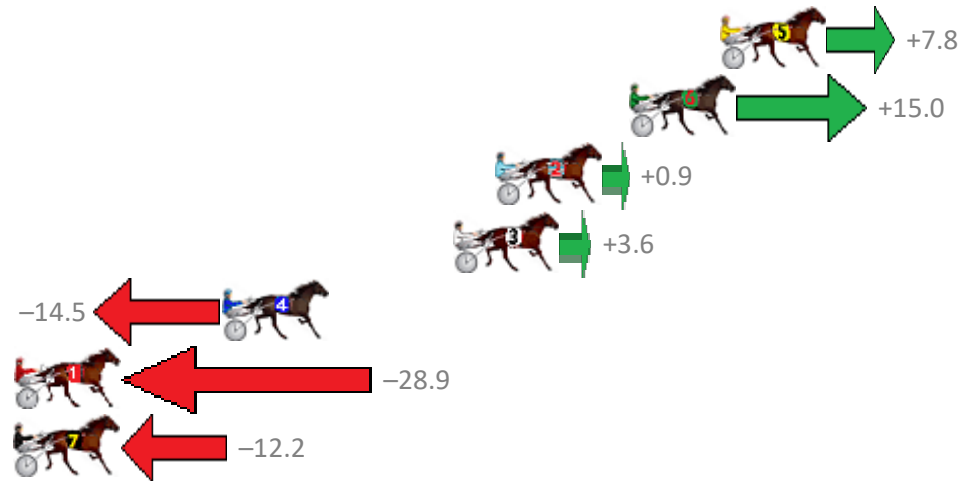

Redcliffe Race 8 Distance 2280m

Wednesday, 30 October 2019

Gross Time: 2:58.80 MileRate: 2:05.10 LeadTime: 54.50s First Qtr: 32.80s Second Qtr: 30.90s Third Qtr: 30.00s Fourth Qtr: 30.60s

NoHorse	Plc	Margin	Time	800Time (W)	400 Time (W)
5 PRINCESS KATERINA	1	0.0m	2:58.80	60.01s (1)	30.60s (1)
6 MONORAIL	2	3.6m	2:59.08	59.46s (1)	30.13s (1)
2 MAJESTIC WHIZ	3	8.9m	2:59.48	60.53s (0)	30.59s (0)
3 MYRTLE BEACH	4	10.6m	2:59.61	60.33s (1)	31.00s (1)
4 GO AHEAD MAKEMYDA	5	19.7m	3:00.31	61.70s (0)	31.74s (0)
1 ILLAWONG CHAMPERS	6	28.9m	3:01.01	62.79s (0)	32.80s (0)
7 DAENERYS STORMBOR	7	35.6m	3:01.52	61.52s (1)	32.18s (1)

Finish Position and metres gained from 800m

Sectionals
Powered by

Home of Australian Harness Sectionals

Get your sectionals delivered to your inbox daily

Check out www.pjdata.com.au

The Racing Queensland Board (trading as Racing Queensland) and provider are not responsible for the completeness or accuracy of any of the information contained herein, and makes no representations about its suitability for any purpose.