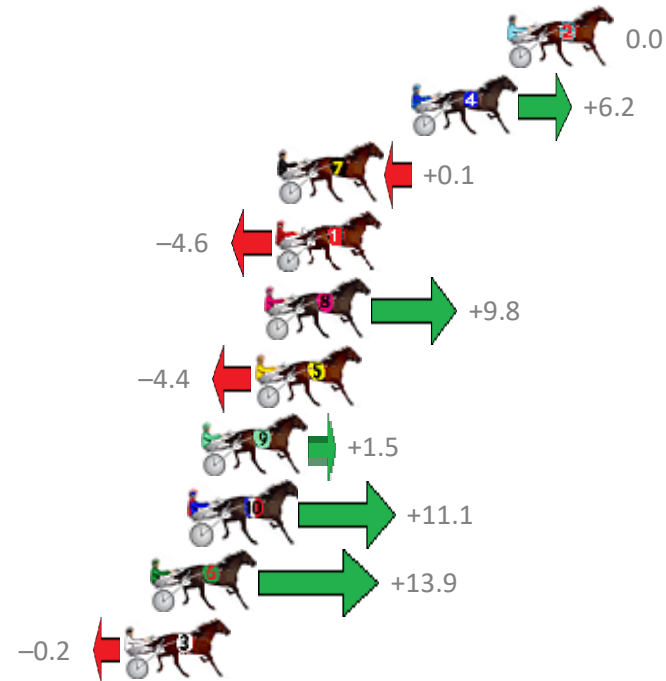

Redcliffe Race 2 Distance 1780m

Wednesday, 30 October 2019

Gross Time: 2:12.20 MileRate: 1:59.50 LeadTime: 11.40s First Qtr: 30.50s Second Qtr: 31.30s Third Qtr: 29.90s Fourth Qtr: 29.10s

NoHorse	Plc	Margin	Time	800Time (W)	400 Time (W)
2 KAAPALI	1	0.0m	2:12.20	59.00s (0)	29.10s (0)
4 MOONLIGHT JACK	2	3.8m	2:12.48	58.54s (1)	29.00s (2)
7 MO JARNEY	3	9.1m	2:12.86	58.99s (0)	29.02s (0)
1 SWAFFHAM WATER	4	9.2m	2:12.87	59.34s (0)	29.38s (0)
8 MACH THE KNIFE	5	9.6m	2:12.90	58.28s (1)	29.07s (2)
5 LETHAL STAR	6	10.0m	2:12.93	59.32s (1)	29.48s (1)
9 BUKTHSYSTEM	7	12.1m	2:13.08	58.89s (0)	28.90s (0)
10 OUR PEPPERJACK	8	12.5m	2:13.11	58.18s (1)	28.98s (1)
6 IM TOOT	9	14.1m	2:13.23	57.97s (1)	29.08s (2)
3 RITCHIE BEE	10	15.2m	2:13.31	59.01s (1)	29.52s (1)

Finish Position and metres gained from 800m

Sectionals
Powered by

Home of Australian Harness Sectionals

Get your sectionals delivered to your inbox daily

Check out www.pjdata.com.au

The Racing Queensland Board (trading as Racing Queensland) and provider are not responsible for the completeness or accuracy of any of the information contained herein, and makes no representations about its suitability for any purpose.