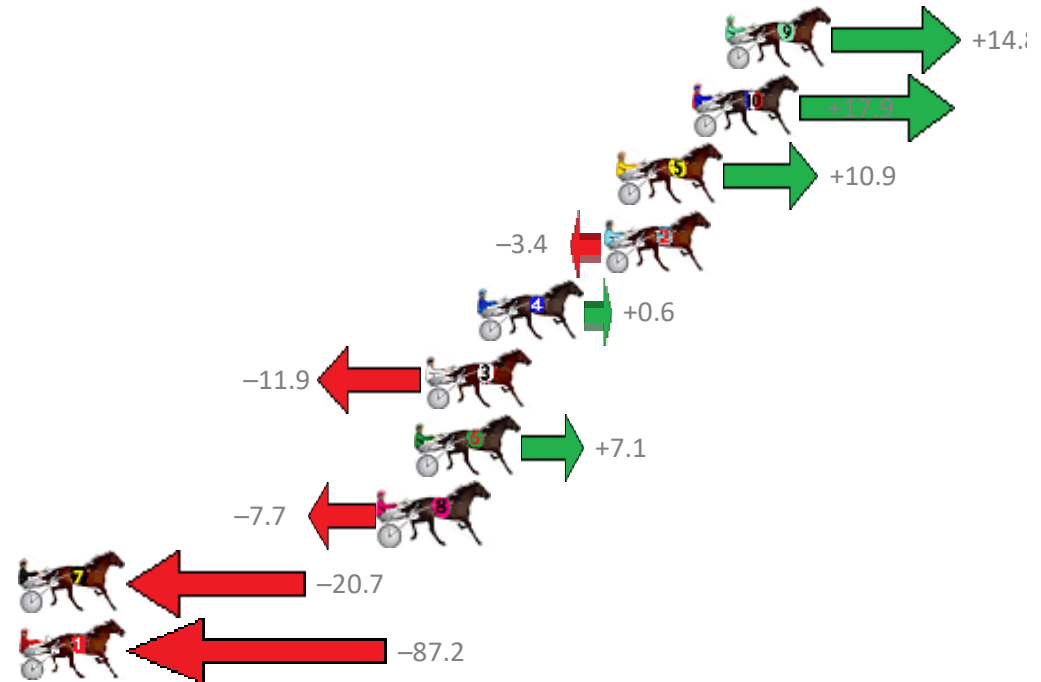

Redcliffe Race 5 Distance 1780m

Wednesday, 30 October 2019

Gross Time: 2:13.60 MileRate: 2:00.80 LeadTime: 11.80s First Qtr: 30.50s Second Qtr: 31.90s Third Qtr: 29.40s Fourth Qtr: 30.00s

NoHorse	Plc	Margin	Time	800Time (W)	400 Time (W)
9 MAYWYN NO REGRETS	1	0.0m	2:13.60	58.30s (1)	29.15s (2)
10 DOWNTOWN LUCCA	2	1.3m	2:13.70	58.07s (1)	28.93s (3)
5 LA BELLE CHEVAL	3	4.3m	2:13.92	58.59s (0)	29.05s (1)
2 PERFECT FEELING	4	4.8m	2:13.96	59.65s (1)	30.23s (1)
4 CHUMP CHOP	5	9.8m	2:14.34	59.36s (1)	29.88s (1)
3 ROCK THE HOUSE	6	11.9m	2:14.49	60.28s (0)	30.89s (0)
6 GRINYDONTCHA	7	12.3m	2:14.52	58.87s (0)	29.24s (1)
8 GADOT	8	13.7m	2:14.63	59.97s (1)	30.46s (0)
7 TEACHERS PET	9	31.5m	2:15.96	60.94s (0)	30.91s (0)
1 ITMIGHTBEYOU	10	93.2m	2:20.59	65.87s (0)	35.90s (0)

Finish Position and metres gained from 800m

Sectionals
Powered by

Home of Australian Harness Sectionals

Get your sectionals delivered to your inbox daily

Check out www.pjdata.com.au

The Racing Queensland Board (trading as Racing Queensland) and provider are not responsible for the completeness or accuracy of any of the information contained herein, and makes no representations about its suitability for any purpose.