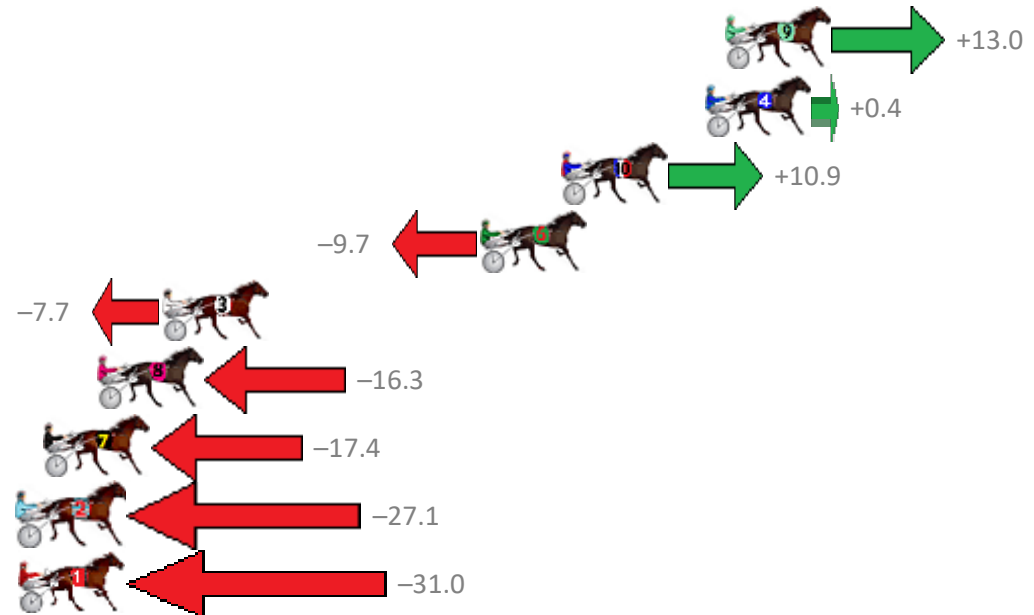

Redcliffe Race 7 Distance 1780m

Wednesday, 30 October 2019

Gross Time: 2:11.30 MileRate: 1:58.70 LeadTime: 11.30s First Qtr: 29.70s Second Qtr: 31.00s Third Qtr: 29.70s Fourth Qtr: 29.60s

NoHorse	Plc	Margin	Time	800Time (W)	400 Time (W)
9 ALOT OF COST	1	0.0m	2:11.30	58.34s (1)	29.13s (2)
4 BOULDER CITY	2	0.8m	2:11.36	59.27s (0)	29.66s (0)
10 KIT KATS CHAT	3	6.5m	2:11.78	58.49s (1)	29.18s (2)
6 GUTS	4	9.7m	2:12.02	60.02s (1)	30.13s (1)
3 FUI FUI	5	22.3m	2:12.95	59.87s (0)	29.98s (0)
8 TRACES OF TARA	6	24.9m	2:13.14	60.51s (1)	30.42s (1)
7 EULO FLYER	7	27.0m	2:13.30	60.59s (0)	30.70s (0)
2 TRENTLEIGH	8	31.3m	2:13.62	61.31s (1)	31.32s (1)
1 LADY ELL AYE	9	36.4m	2:13.99	61.60s (0)	31.70s (0)

Finish Position and metres gained from 800m

Sectionals
Powered by

Home of Australian Harness Sectionals

Get your sectionals delivered to your inbox daily

Check out www.pjdata.com.au

The Racing Queensland Board (trading as Racing Queensland) and provider are not responsible for the completeness or accuracy of any of the information contained herein, and makes no representations about its suitability for any purpose.