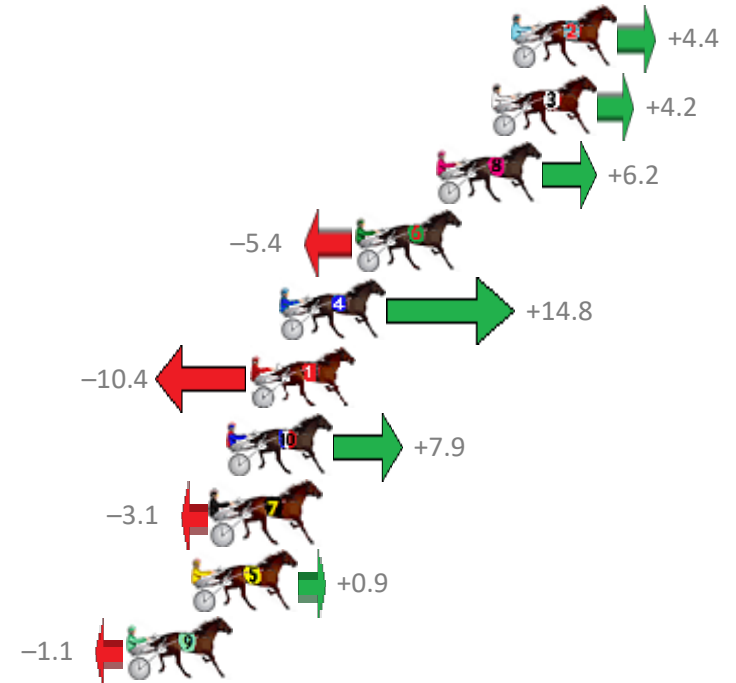

Redcliffe Race 4 Distance 1780m

Wednesday, 27 November 2019

Gross Time: 2:11.90 MileRate: 1:59.30 LeadTime: 11.00s First Qtr: 30.80s Second Qtr: 31.50s Third Qtr: 29.30s Fourth Qtr: 29.30s

No Horse	Plc	Margin	Time	800Time (W)	400 Time (W)
2 LITTLE BOLT	1	0.0m	2:11.90	58.28s (0)	29.01s (0)
3 DE VOYAGE	2	0.8m	2:11.96	58.29s (1)	28.90s (2)
8 IFOUNDTHEBEACH	3	3.0m	2:12.12	58.15s (1)	29.01s (3)
6 ARBIT MAJOR	4	6.2m	2:12.35	59.00s (1)	29.56s (1)
4 MY CARMEN	5	9.2m	2:12.57	57.52s (1)	28.67s (1)
1 MACH THE KNIFE	6	10.4m	2:12.66	59.36s (0)	30.06s (0)
10 BILLBOARD BONNIE	7	11.3m	2:12.73	58.02s (1)	28.90s (2)
7 BUKTHSYSTEM	8	11.9m	2:12.77	58.83s (0)	29.51s (0)
5 BE ON THE SLY	9	12.7m	2:12.83	58.53s (0)	29.23s (0)
9 MONTANA NIGHTS	10	15.3m	2:13.02	58.68s (1)	29.61s (3)

Finish Position and metres gained from 800m

Sectionals
Powered by

Home of Australian Harness Sectionals

Get your sectionals delivered to your inbox daily

Check out www.pjdata.com.au

The Racing Queensland Board (trading as Racing Queensland) and provider are not responsible for the completeness or accuracy of any of the information contained herein, and makes no representations about its suitability for any purpose.