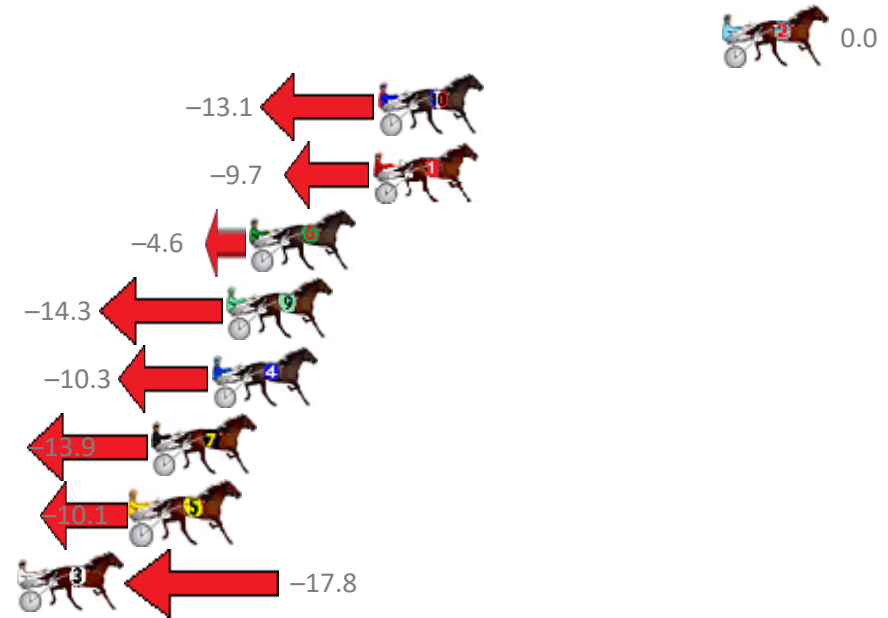

Redcliffe Race 2 Distance 1780m

Wednesday, 27 November 2019

Gross Time: 2:08.30 MileRate: 1:56.00 LeadTime: 11.20s First Qtr: 28.80s Second Qtr: 30.80s Third Qtr: 28.80s Fourth Qtr: 28.70s

No Horse	Plc	Margin	Time	800Time (W)	400 Time (W)
2 JUST ROKIN	1	0.0m	2:08.30	57.50s (0)	28.70s (0)
10 ARTFUL MAID	2	13.7m	2:09.28	58.44s (1)	29.51s (1)
1 MISTER ELEGANT	3	13.9m	2:09.30	58.20s (0)	29.25s (0)
6 MACH TORQUE	4	18.8m	2:09.65	57.83s (1)	29.12s (2)
9 SPONDOOLEY	5	19.7m	2:09.71	58.53s (1)	29.45s (1)
4 STEVIE DEE	6	20.3m	2:09.76	58.24s (1)	29.17s (1)
7 TROUBLESOME DAVE	7	22.7m	2:09.93	58.50s (0)	29.41s (0)
5 MONUMENTAL	8	23.5m	2:09.99	58.23s (0)	29.09s (0)
3 ULTIMATE AD	9	35.8m	2:10.87	58.78s (0)	29.95s (1)

Finish Position and metres gained from 800m

Sectionals
Powered by

Home of Australian Harness Sectionals

Get your sectionals delivered to your inbox daily

Check out www.pjdata.com.au

The Racing Queensland Board (trading as Racing Queensland) and provider are not responsible for the completeness or accuracy of any of the information contained herein, and makes no representations about its suitability for any purpose.