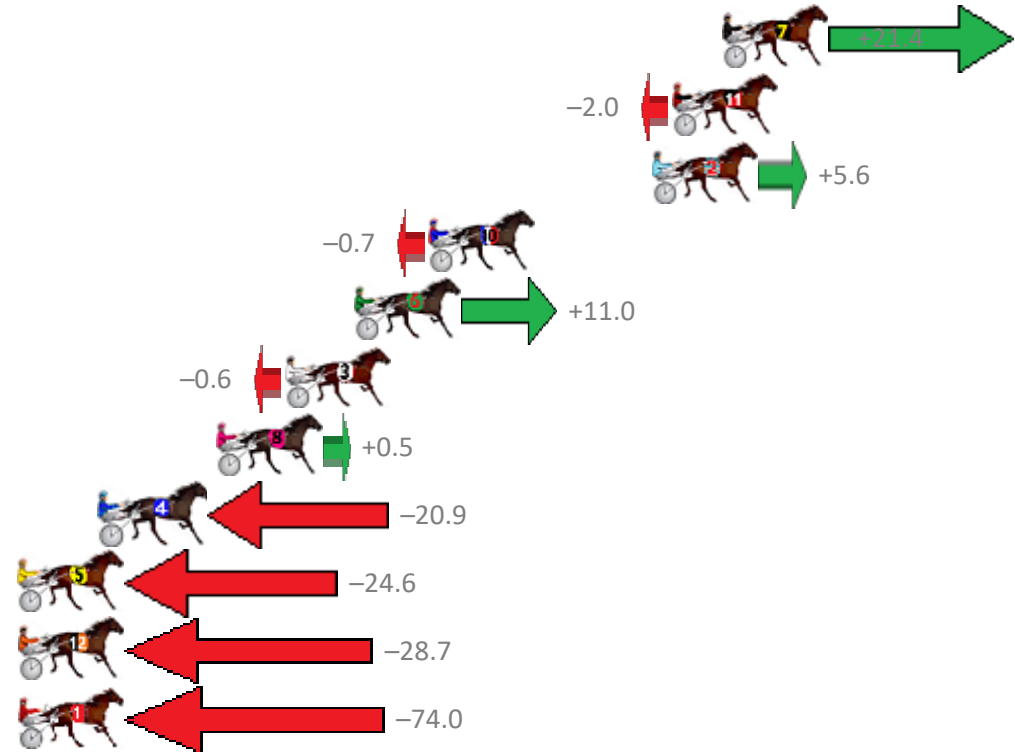

Redcliffe Race 9 Distance 2280m

Wednesday, 27 November 2019

Gross Time: 2:58.00 MileRate: 2:04.50 LeadTime: 53.90s First Qtr: 31.30s Second Qtr: 30.50s Third Qtr: 30.70s Fourth Qtr: 31.60s

No Horse	Plc	Margin	Time	800Time (W)	400 Time (W)
7 MONORAIL	1	0.0m	2:58.00	60.63s (1)	31.16s (2)
11 BLACK VALLEY	2	2.0m	2:58.16	62.46s (1)	31.76s (0)
2 MAJESTIC WHIZ	3	2.8m	2:58.22	61.86s (0)	31.02s (0)
10 DAY TOURER	4	11.7m	2:58.92	62.35s (1)	31.91s (1)
6 PRINCESS KATERINA	5	14.6m	2:59.15	61.44s (1)	31.51s (3)
3 MYRTLE BEACH	6	17.4m	2:59.37	62.35s (1)	32.00s (2)
8 LAVROS SEGIL	7	20.1m	2:59.59	62.26s (0)	31.83s (1)
4 THE REAPER	8	24.7m	2:59.95	63.93s (0)	33.08s (0)
5 EL SWAVO	9	38.8m	3:01.07	64.22s (0)	33.43s (0)
12 ROSEHILL MAGIC	10	78.7m	3:04.22	64.54s (0)	33.08s (0)
1 SOH TWISTED	11	164.0m	3:10.96	68.06s (0)	35.08s (0)

Finish Position and metres gained from 800m

Sectionals
Powered by

Home of Australian Harness Sectionals

Get your sectionals delivered to your inbox daily

Check out www.pjdata.com.au

The Racing Queensland Board (trading as Racing Queensland) and provider are not responsible for the completeness or accuracy of any of the information contained herein, and makes no representations about its suitability for any purpose.