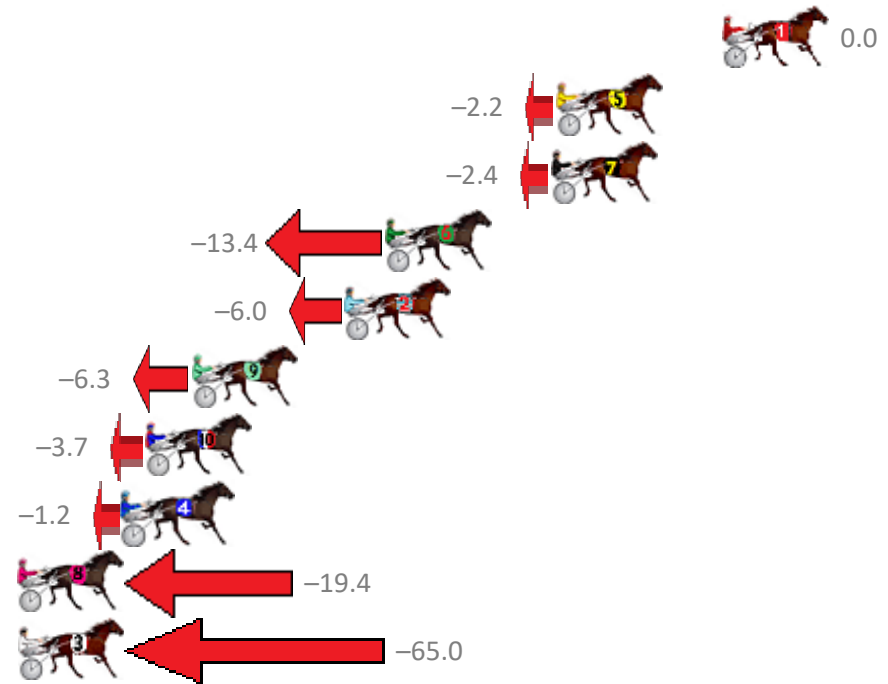

Redcliffe Race 6 Distance 1780m

Wednesday, 27 November 2019

Gross Time: 2:12.40 MileRate: 1:59.70 LeadTime: 11.40s First Qtr: 30.60s Second Qtr: 30.90s Third Qtr: 30.10s Fourth Qtr: 29.40s

No Horse	Plc	Margin	Time	800Time (W)	400 Time (W)
1 HESLUVABLE	1	0.0m	2:12.40	59.50s (0)	29.40s (0)
5 WAVEDANCER	2	6.6m	2:12.89	59.66s (1)	29.34s (1)
7 PURPLE SHADES	3	6.8m	2:12.90	59.68s (0)	29.53s (0)
6 TRACES OF TARA	4	13.4m	2:13.38	60.50s (1)	30.27s (1)
2 CARIBBEAN ROCKET	5	15.0m	2:13.50	59.95s (1)	29.65s (2)
9 KOTARE KASAI	6	21.1m	2:13.95	59.97s (0)	29.86s (1)
10 MOONLIGHT BUTCHER	7	22.9m	2:14.08	59.78s (0)	29.88s (0)
4 FUI FUI	8	23.8m	2:14.15	59.59s (2)	30.93s (2)
8 ELSIES GIRL	9	28.8m	2:14.52	60.94s (0)	30.68s (0)
3 SINCHRONICITY	10	83.8m	2:18.56	64.33s (1)	33.50s (1)

Finish Position and metres gained from 800m

Sectionals
Powered by

Home of Australian Harness Sectionals

Get your sectionals delivered to your inbox daily

Check out www.pjdata.com.au

The Racing Queensland Board (trading as Racing Queensland) and provider are not responsible for the completeness or accuracy of any of the information contained herein, and makes no representations about its suitability for any purpose.