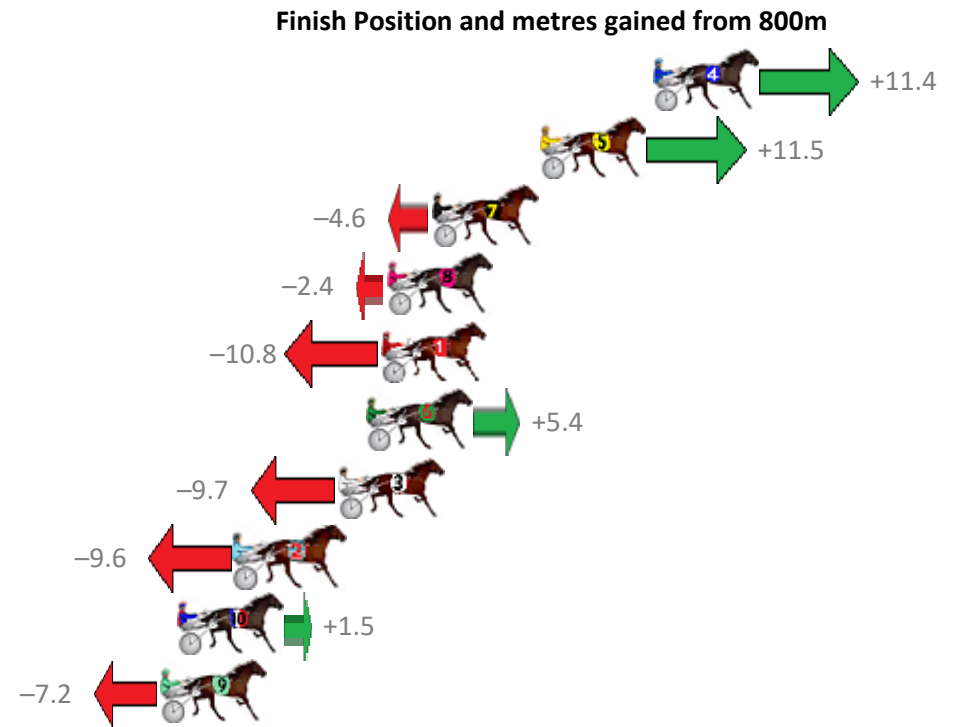

Redcliffe Race 5 Distance 1780m

Wednesday, 27 November 2019

Gross Time: 2:13.80 MileRate: 2:01.00 LeadTime: 11.20s First Qtr: 31.30s Second Qtr: 32.30s Third Qtr: 30.60s Fourth Qtr: 28.40s

No Horse	Plc	Margin	Time	800Time (W)	400 Time (W)
4 DOOLITTLE DOOZZIE	1	0.0m	2:13.80	58.16s (1)	28.06s (2)
5 MAKINMEFEELGOOD	2	4.5m	2:14.12	58.15s (1)	28.00s (2)
7 MAYWYN NO REGRETS	3	8.8m	2:14.42	59.34s (0)	28.71s (0)
8 KIT KATS CHAT	4	10.6m	2:14.55	59.18s (0)	28.50s (0)
1 THATS FUNNY	5	10.8m	2:14.57	59.80s (0)	29.17s (0)
6 MISS CATALINA	6	11.4m	2:14.61	58.60s (0)	28.39s (1)
3 ONYA DOUG	7	12.5m	2:14.69	59.72s (1)	29.26s (1)
2 TRENTLEIGH	8	16.6m	2:14.98	59.71s (1)	29.20s (1)
10 MAGHERA MAGGIE	9	18.9m	2:15.14	58.89s (1)	28.65s (2)
9 GIVE ME FIFTY	10	19.6m	2:15.19	59.53s (0)	28.77s (0)

Sectionals
Powered by

Home of Australian Harness Sectionals

Get your sectionals delivered to your inbox daily

Check out www.pjdata.com.au

The Racing Queensland Board (trading as Racing Queensland) and provider are not responsible for the completeness or accuracy of any of the information contained herein, and makes no representations about its suitability for any purpose.