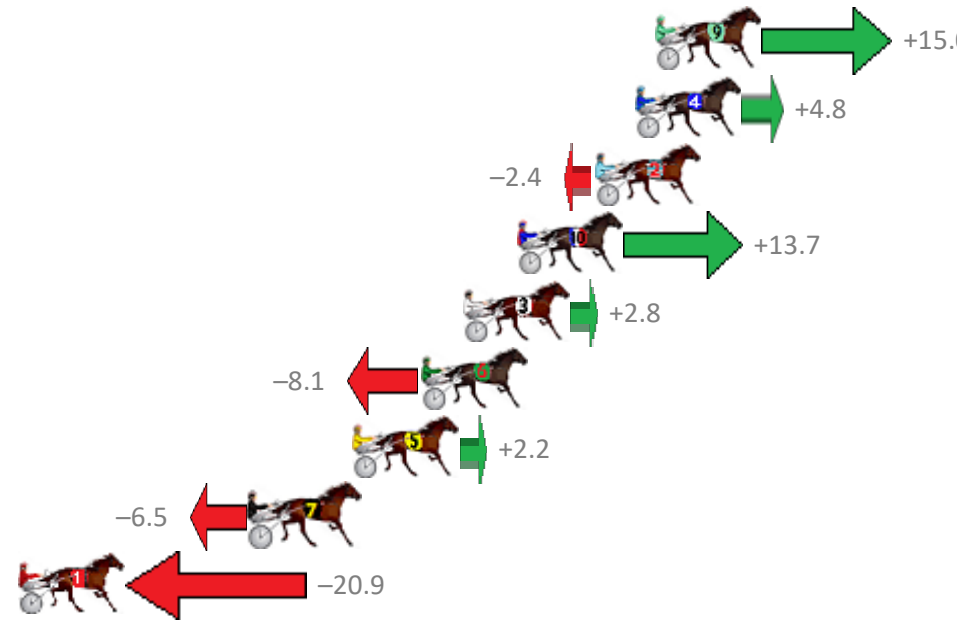

Redcliffe Race 3 Distance 2040m

Wednesday, 27 November 2019

Gross Time: 2:30.70 MileRate: 1:58.90 LeadTime: 31.30s First Qtr: 31.50s Second Qtr: 30.00s Third Qtr: 28.30s Fourth Qtr: 29.60s

No Horse	Plc	Margin	Time	800Time (W)	400 Time (W)
9 COMMODORE JUJON	1	0.0m	2:30.70	56.81s (1)	28.52s (2)
4 MISTER HART	2	0.8m	2:30.76	57.55s (1)	29.20s (2)
2 TORQUE WITH ESTEEM	3	2.4m	2:30.88	58.07s (0)	29.78s (0)
10 THE HARLEM HAMMER	4	5.5m	2:31.11	56.91s (1)	28.57s (1)
3 MO JARNEY	5	7.6m	2:31.26	57.70s (1)	29.35s (1)
6 IN THE PAPER	6	9.3m	2:31.39	58.49s (1)	30.07s (1)
5 TOO GOOD FOR YOU	7	12.0m	2:31.59	57.74s (0)	29.04s (0)
7 SONNY ORLANDO	8	16.1m	2:31.89	58.37s (0)	29.68s (0)
1 MISS KEESHA	9	25.3m	2:32.57	59.41s (0)	30.91s (0)

Finish Position and metres gained from 800m

Sectionals
Powered by

Home of Australian Harness Sectionals

Get your sectionals delivered to your inbox daily

Check out www.pjdata.com.au

The Racing Queensland Board (trading as Racing Queensland) and provider are not responsible for the completeness or accuracy of any of the information contained herein, and makes no representations about its suitability for any purpose.