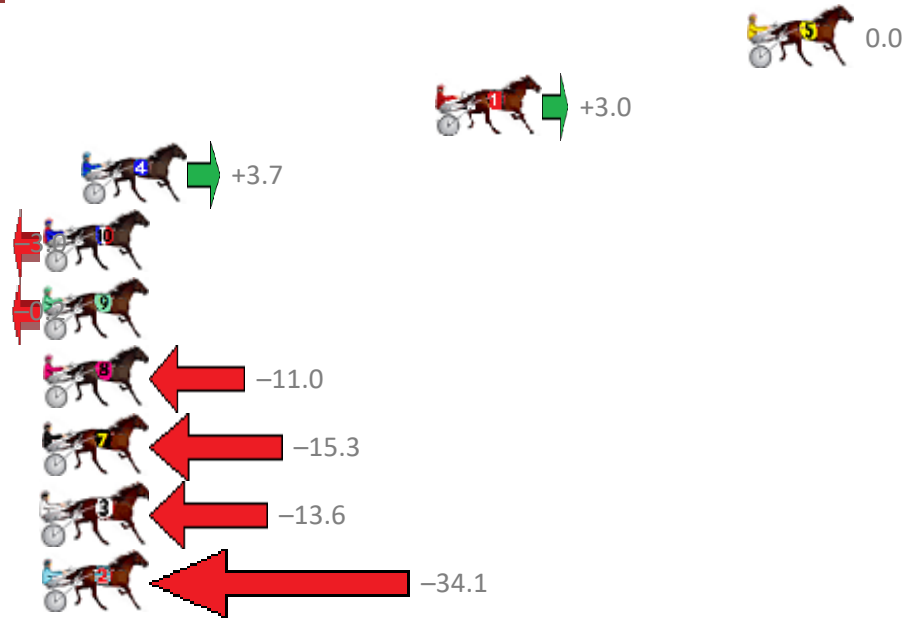

Redcliffe Race 1 Distance 1780m

Wednesday, 27 November 2019

Gross Time: 2:07.70 MileRate: 1:55.40 LeadTime: 11.30s First Qtr: 29.60s Second Qtr: 28.70s Third Qtr: 28.30s Fourth Qtr: 29.80s

No Horse	Plc	Margin	Time	800Time (W)	400 Time (W)
5 PACIFIC DRUMS	1	0.0m	2:07.70	58.10s (0)	29.80s (0)
1 YKIKAFIL	2	12.4m	2:08.62	57.88s (0)	29.64s (1)
4 PASS THE SPEIGHTS	3	26.5m	2:09.67	57.83s (0)	29.54s (0)
10 BACK PAGE NEWS	4	28.6m	2:09.83	58.32s (0)	29.84s (1)
9 BUCKHORN EXCHANGE	5	29.6m	2:09.91	58.11s (1)	29.37s (0)
8 HES NOVAK	6	32.8m	2:10.14	58.90s (2)	30.50s (1)
7 LIFEINHEAVEN	7	36.3m	2:10.40	59.21s (0)	30.76s (0)
3 SHAZAM SHANNON	8	38.6m	2:10.58	59.09s (1)	30.07s (1)
2 MAJOR LUCKY	9	39.7m	2:10.66	60.58s (0)	31.91s (0)

Finish Position and metres gained from 800m

Sectionals
Powered by

Home of Australian Harness Sectionals

Get your sectionals delivered to your inbox daily

Check out www.pjdata.com.au

The Racing Queensland Board (trading as Racing Queensland) and provider are not responsible for the completeness or accuracy of any of the information contained herein, and makes no representations about its suitability for any purpose.