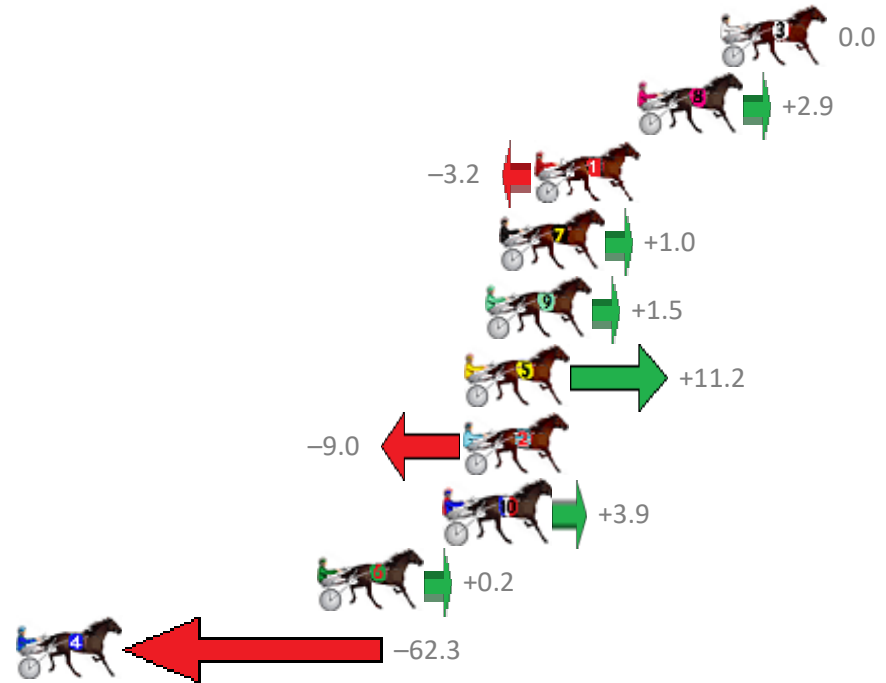

Redcliffe Race 8 Distance 1780m

Wednesday, 27 November 2019

Gross Time: 2:15.20 MileRate: 2:02.20 LeadTime: 11.50s First Qtr: 32.70s Second Qtr: 32.40s Third Qtr: 28.90s Fourth Qtr: 29.70s

No Horse	Plc	Margin	Time	800Time (W)	400 Time (W)
3 ZARAS HEAVEN	1	0.0m	2:15.20	58.60s (0)	29.70s (0)
8 NIKALONG HENRY	2	3.3m	2:15.45	58.39s (1)	29.45s (1)
1 TORQUE TO THE MAX	3	7.4m	2:15.75	58.83s (0)	29.94s (0)
7 AROONA	4	8.8m	2:15.85	58.53s (0)	29.71s (0)
9 BELLA GODIVA	5	9.3m	2:15.89	58.49s (1)	29.56s (1)
5 ROBINMEGOOD	6	10.2m	2:15.96	57.78s (1)	28.93s (1)
2 BERTILS DELIGHT	7	10.2m	2:15.96	59.26s (1)	30.44s (1)
10 CHASIN DREAMZ	8	10.9m	2:16.01	58.31s (0)	29.41s (0)
6 WHATELEY	9	16.0m	2:16.39	58.59s (1)	29.79s (2)
4 BEEF CITY STARZZZ	10	192.3m	2:29.48	63.16s (0)	32.10s (0)

Finish Position and metres gained from 800m

Sectionals
Powered by

Home of Australian Harness Sectionals

Get your sectionals delivered to your inbox daily

Check out www.pjdata.com.au

The Racing Queensland Board (trading as Racing Queensland) and provider are not responsible for the completeness or accuracy of any of the information contained herein, and makes no representations about its suitability for any purpose.