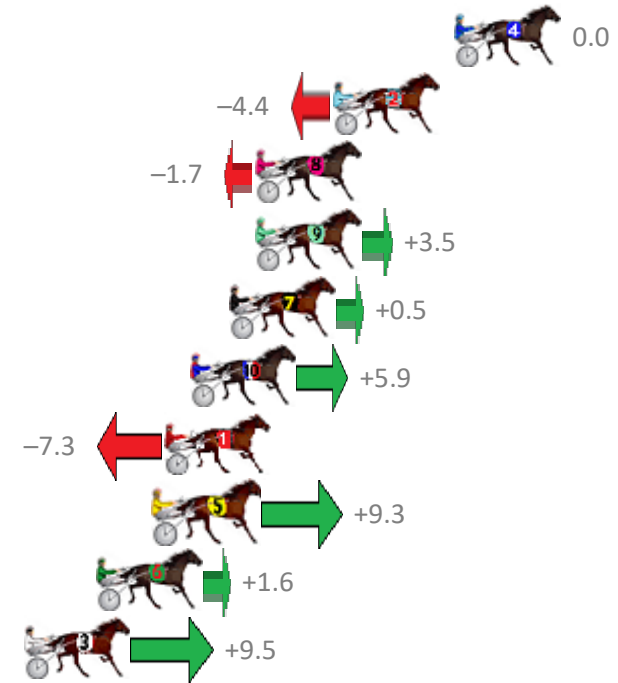

Redcliffe Race 7 Distance 1780m

Wednesday, 27 November 2019

Gross Time: 2:14.60 MileRate: 2:01.70 LeadTime: 11.30s First Qtr: 32.40s Second Qtr: 32.30s Third Qtr: 29.60s Fourth Qtr: 29.00s

No Horse	Plc	Margin	Time	800Time (W)	400 Time (W)
4 GRINYDONTCHA	1	0.0m	2:14.60	58.60s (0)	29.00s (0)
2 A ROCKNROLL LEGACY	2	4.8m	2:14.95	58.92s (1)	29.22s (1)
8 MOLLIGUANNA	3	7.9m	2:15.17	58.72s (1)	29.01s (1)
9 BERTILS FIREFOX	4	7.9m	2:15.17	58.34s (1)	28.96s (2)
7 SCHEU CREEK	5	8.9m	2:15.25	58.56s (0)	28.95s (0)
10 DOWNTOWN LUCCA	6	10.5m	2:15.36	58.17s (1)	28.82s (2)
1 PATCHWORK JET	7	11.5m	2:15.43	59.13s (0)	29.49s (0)
5 CANDYFLOSS	8	11.9m	2:15.46	57.92s (1)	28.89s (1)
6 DUSTY PLAINS	9	14.2m	2:15.63	58.48s (0)	28.84s (0)
3 GROOVY MISS ANNIE	10	17.1m	2:15.84	57.90s (1)	28.83s (1)

Finish Position and metres gained from 800m

Sectionals
Powered by

Home of Australian Harness Sectionals

Get your sectionals delivered to your inbox daily

Check out www.pjdata.com.au

The Racing Queensland Board (trading as Racing Queensland) and provider are not responsible for the completeness or accuracy of any of the information contained herein, and makes no representations about its suitability for any purpose.