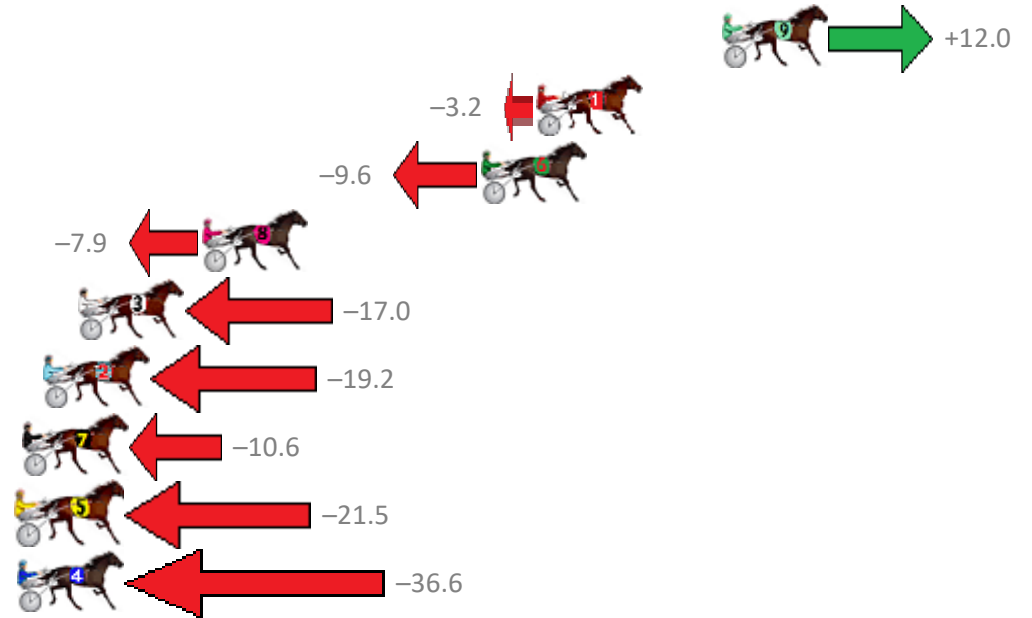

Albion Park Race 6 Distance 2680m

Saturday, 30 November 2019

Gross Time: 3:20.80 MileRate: 2:00.60 LeadTime: 80.60s First Qtr: 29.90s Second Qtr: 31.60s Third Qtr: 30.10s Fourth Qtr: 28.60s

No Horse	Plc	Margin	Time	800Time (W)	400 Time (W)
9 EMPIRE BAY	1	0.0m	3:20.80	57.82s (1)	28.57s (1)
1 QUIETLY SPOKEN	2	7.4m	3:21.33	58.93s (0)	28.76s (0)
6 OUR OVERANOVA	3	9.6m	3:21.49	59.40s (0)	29.29s (0)
8 MAYBETOTHEMAX	4	20.7m	3:22.28	59.28s (0)	28.79s (0)
3 SPIRIT WALKER	5	25.6m	3:22.63	59.95s (0)	29.52s (0)
2 MATATOKI	6	27.0m	3:22.73	60.11s (2)	29.46s (1)
7 CLOVER MAC	7	27.8m	3:22.79	59.48s (1)	29.27s (2)
5 JUSTABITNOISY	8	38.9m	3:23.58	60.28s (0)	29.98s (1)
4 SPRINGBANK EDEN	9	40.6m	3:23.70	61.39s (1)	30.73s (1)

Finish Position and metres gained from 800m

Sectionals
Powered by

Home of Australian Harness Sectionals

Get your sectionals delivered to your inbox daily

Check out www.pjdata.com.au

The Racing Queensland Board (trading as Racing Queensland) and provider are not responsible for the completeness or accuracy of any of the information contained herein, and makes no representations about its suitability for any purpose.