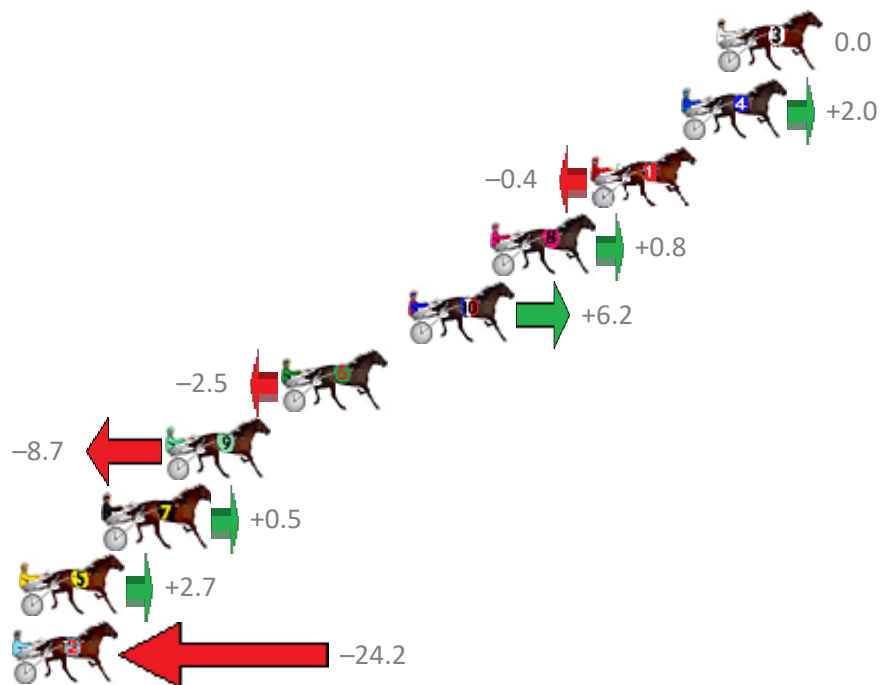

Albion Park Race 3 Distance 1660m

Saturday, 30 November 2019

Gross Time: 1:58.90 MileRate: 1:55.30 LeadTime: 3.30s First Qtr: 28.40s Second Qtr: 31.20s Third Qtr: 28.10s Fourth Qtr: 27.90s

No Horse	Plc	Margin	Time	800Time (W)	400 Time (W)
3 SABRAGE	1	0.0m	1:58.90	56.00s (0)	27.90s (0)
4 RUN BOY RUN	2	1.4m	1:59.00	55.86s (1)	27.84s (1)
1 ONE WISE MAN	3	5.0m	1:59.25	56.03s (0)	27.90s (0)
8 DONNY JONES	4	9.0m	1:59.53	55.94s (0)	27.80s (0)
10 COREY WILLIAM	5	12.2m	1:59.75	55.57s (1)	27.70s (1)
6 RUATO BAY	6	17.3m	2:00.11	56.17s (0)	28.06s (0)
9 FLYING WINGARD	7	21.9m	2:00.43	56.61s (1)	28.48s (2)
7 CONVAIR HUSTLER	8	24.3m	2:00.59	55.97s (1)	28.14s (2)
5 LIVING GRAND	9	27.7m	2:00.83	55.81s (1)	28.45s (1)
2 OYSTER STRIDE	10	32.6m	2:01.17	57.69s (1)	29.55s (1)

Finish Position and metres gained from 800m

Sectionals
Powered by

Home of Australian Harness Sectionals

Get your sectionals delivered to your inbox daily

Check out www.pjdata.com.au

The Racing Queensland Board (trading as Racing Queensland) and provider are not responsible for the completeness or accuracy of any of the information contained herein, and makes no representations about its suitability for any purpose.