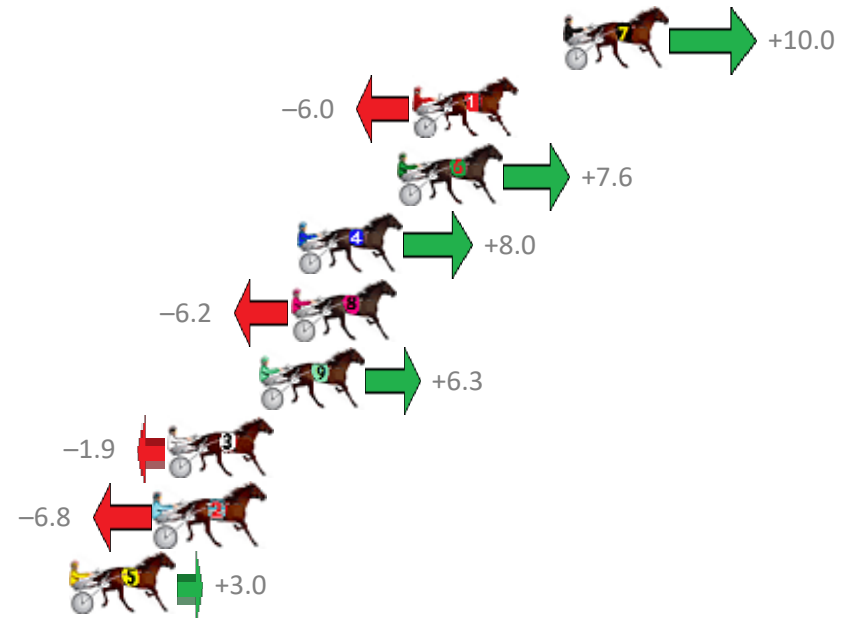

Albion Park Race 5 Distance 2138m

Saturday, 30 November 2019

Gross Time: 2:33.80 MileRate: 1:55.80 LeadTime: 38.50s First Qtr: 30.10s Second Qtr: 29.30s Third Qtr: 28.00s Fourth Qtr: 27.90s

No Horse	Plc	Margin	Time	800Time (W)	400 Time (W)
7 ALWAYS IN COMMAND	1	0.0m	2:33.80	55.20s (1)	27.47s (1)
1 TULHURST ACE	2	6.0m	2:34.22	56.32s (0)	28.32s (0)
6 DREAM TO SHARE	3	6.6m	2:34.26	55.37s (1)	27.55s (1)
4 WHISKEY BLAZE	4	10.6m	2:34.54	55.34s (0)	27.22s (0)
8 MAKOA	5	10.8m	2:34.55	56.33s (0)	28.32s (0)
9 IMA TOP TYCOON	6	12.1m	2:34.64	55.46s (1)	27.56s (1)
3 CLARKEY	7	15.7m	2:34.90	56.03s (0)	27.92s (0)
2 PARISIAN ROCKSTAR	8	16.2m	2:34.93	56.38s (0)	28.25s (0)
5 FIOKI	9	19.6m	2:35.17	55.69s (1)	27.77s (1)

Finish Position and metres gained from 800m

Sectionals
Powered by

Home of Australian Harness Sectionals

Get your sectionals delivered to your inbox daily

Check out www.pjdata.com.au

The Racing Queensland Board (trading as Racing Queensland) and provider are not responsible for the completeness or accuracy of any of the information contained herein, and makes no representations about its suitability for any purpose.