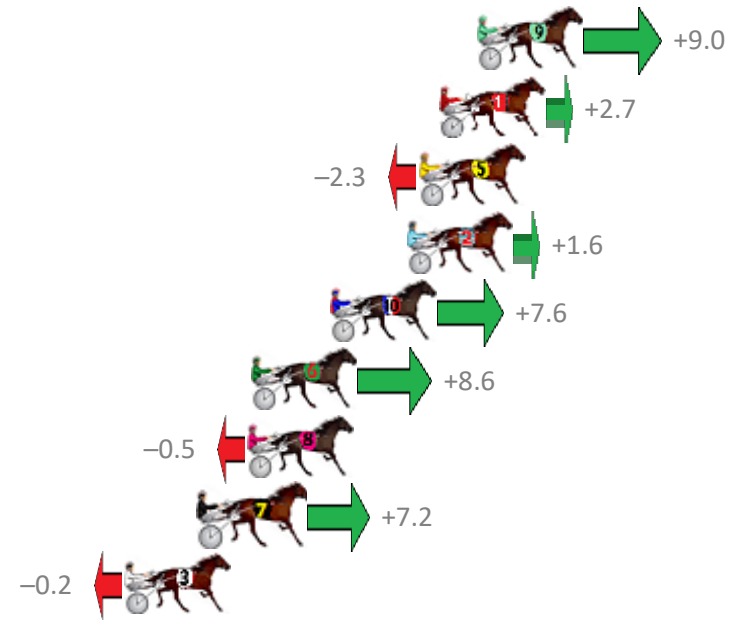

Albion Park Race 1 Distance 2138m

Saturday, 30 November 2019

Gross Time: 2:36.80 MileRate: 1:58.00 LeadTime: 39.10s First Qtr: 30.90s Second Qtr: 30.70s Third Qtr: 28.70s Fourth Qtr: 27.40s

No Horse	Plc	Margin	Time	800Time (W)	400 Time (W)
9 SEEUINNASHVILLE	1	0.0m	2:36.80	55.47s (1)	26.89s (1)
1 SECRETAGENT TYCOON	2	1.5m	2:36.90	55.91s (0)	27.16s (0)
5 OUR MAJOR DAY	3	2.3m	2:36.96	56.26s (0)	27.56s (0)
2 ROYAL LINCOLN	4	2.8m	2:36.99	55.99s (1)	27.41s (1)
10 OUR BONDI BEACH	5	5.8m	2:37.20	55.57s (0)	26.77s (0)
6 SWEET AS	6	9.0m	2:37.42	55.50s (0)	26.70s (0)
8 ELMS CREEK	7	9.1m	2:37.42	56.14s (0)	27.34s (0)
7 PSYCHEDELIC	8	11.0m	2:37.55	55.60s (1)	26.73s (1)
3 SOMWHEREOVARAINB	9	14.0m	2:37.76	56.11s (1)	27.22s (1)

Finish Position and metres gained from 800m

Sectionals
Powered by

Home of Australian Harness Sectionals

Get your sectionals delivered to your inbox daily

Check out www.pjdata.com.au

The Racing Queensland Board (trading as Racing Queensland) and provider are not responsible for the completeness or accuracy of any of the information contained herein, and makes no representations about its suitability for any purpose.