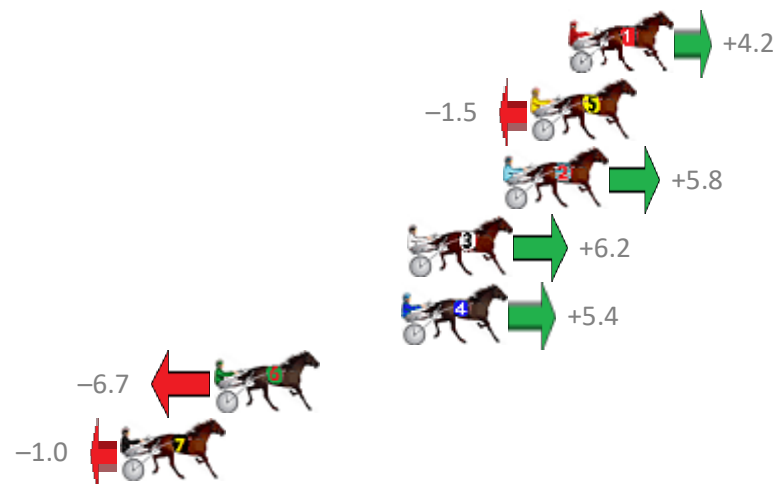

Albion Park Race 7 Distance 1660m

Saturday, 30 November 2019

Gross Time: 1:56.40 MileRate: 1:52.90 LeadTime: 3.30s First Qtr: 27.00s Second Qtr: 30.20s Third Qtr: 28.30s Fourth Qtr: 27.60s

No Horse	Plc	Margin	Time	800Time (W)	400 Time (W)
1 MACH ALERT	1	0.0m	1:56.40	55.61s (0)	27.24s (0)
5 SAMS THE MASTER	2	1.5m	1:56.50	56.00s (0)	27.70s (0)
2 FAME ASSURED	3	2.6m	1:56.58	55.49s (0)	27.08s (0)
3 SMOOTH SHOWGIRL	4	6.4m	1:56.84	55.47s (0)	27.01s (0)
4 CLINTAL DO	5	6.6m	1:56.86	55.52s (1)	27.19s (1)
6 GLENFERRIE HOOD	6	14.1m	1:57.37	56.37s (1)	28.02s (1)
7 HUGHIE GREEN	7	17.8m	1:57.63	55.97s (1)	27.63s (1)

Finish Position and metres gained from 800m

Sectionals
Powered by

Home of Australian Harness Sectionals

Get your sectionals delivered to your inbox daily

Check out www.pjdata.com.au

The Racing Queensland Board (trading as Racing Queensland) and provider are not responsible for the completeness or accuracy of any of the information contained herein, and makes no representations about its suitability for any purpose.