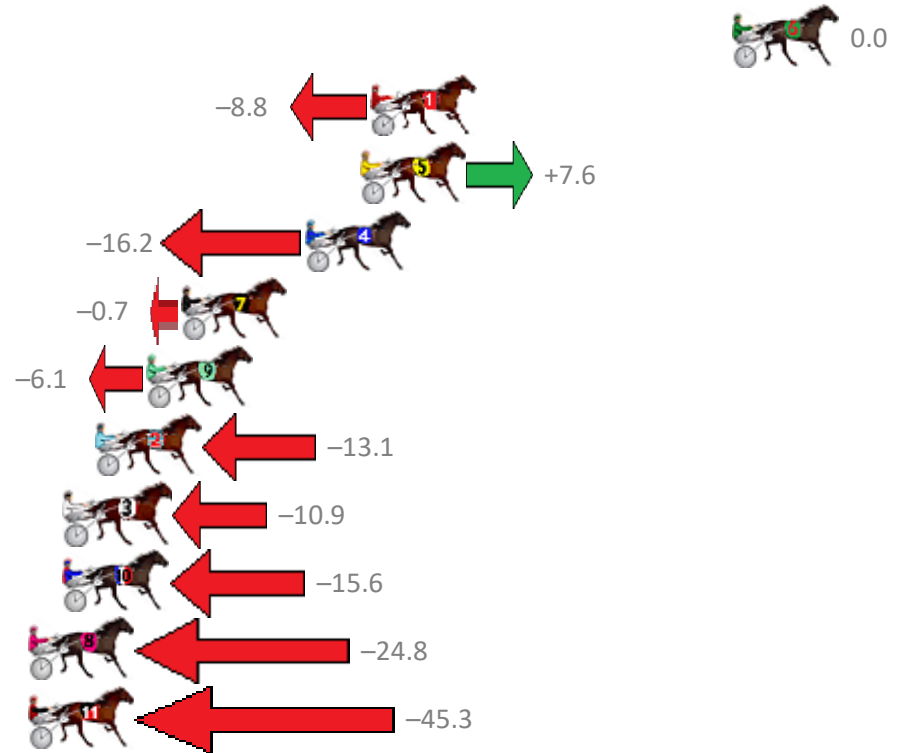

Albion Park Race 8 Distance 1660m

Saturday, 30 November 2019

Gross Time: 1:56.90 MileRate: 1:53.30 LeadTime: 3.30s First Qtr: 27.30s Second Qtr: 29.10s Third Qtr: 27.70s Fourth Qtr: 29.50s

No Horse	Plc	Margin	Time	800Time (W)	400 Time (W)
6 ZAHVEN BANNER	1	0.0m	1:56.90	57.20s (1)	29.50s (0)
1 TRAIN WRECK	2	14.4m	1:57.96	57.83s (0)	29.60s (0)
5 IM MAJOR HARRY	3	14.8m	1:57.99	56.66s (1)	29.31s (2)
4 FEEL THE REIGN	4	17.0m	1:58.15	58.36s (0)	30.15s (0)
7 GOTTA MOMENT	5	21.9m	1:58.52	57.25s (0)	29.17s (1)
9 HAVANA MOON	6	23.3m	1:58.62	57.64s (1)	29.61s (1)
2 RANFURLY RULZ	7	25.3m	1:58.77	58.14s (1)	30.11s (1)
3 STORMONT STAR	8	26.5m	1:58.85	57.98s (0)	29.79s (0)
10 FEELINGFORAMIRACLE	9	26.6m	1:58.86	58.32s (0)	30.15s (0)
8 MONTANA CHIEF	10	31.2m	1:59.20	58.97s (1)	30.99s (1)
11 PARAVANI	11	165.3m	2:09.09	60.44s (0)	32.10s (0)

Finish Position and metres gained from 800m

Sectionals
Powered by

Home of Australian Harness Sectionals

Get your sectionals delivered to your inbox daily

Check out www.pjdata.com.au

The Racing Queensland Board (trading as Racing Queensland) and provider are not responsible for the completeness or accuracy of any of the information contained herein, and makes no representations about its suitability for any purpose.