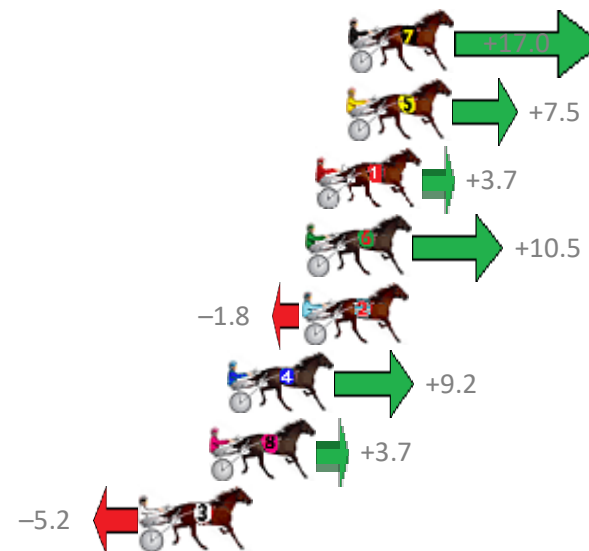

Albion Park Race 4 Distance 2138m

Saturday, 30 November 2019

Gross Time: 2:37.30 MileRate: 1:58.40 LeadTime: 38.40s First Qtr: 31.10s Second Qtr: 30.10s Third Qtr: 29.50s Fourth Qtr: 28.20s

No Horse	Plc	Margin	Time	800Time (W)	400 Time (W)
7 LATE NIGHT DATE	1	0.0m	2:37.30	56.47s (1)	26.99s (1)
5 PAY ME INTEREST	2	0.1m	2:37.31	57.16s (1)	27.66s (2)
1 BETTOR BECAUSE	3	1.3m	2:37.39	57.43s (0)	27.98s (0)
6 MY SECRET TORQUE	4	1.7m	2:37.42	56.94s (1)	27.43s (1)
2 GOALKICKER	5	1.8m	2:37.43	57.83s (0)	28.33s (0)
4 SOULWRITER	6	4.8m	2:37.64	57.04s (0)	27.58s (0)
8 STEVIE DEE	7	5.5m	2:37.69	57.43s (0)	27.93s (0)
3 CAESARS ASTRUM	8	8.2m	2:37.88	58.08s (1)	28.51s (1)

Finish Position and metres gained from 800m

Sectionals
Powered by

Home of Australian Harness Sectionals

Get your sectionals delivered to your inbox daily

Check out www.pjdata.com.au

The Racing Queensland Board (trading as Racing Queensland) and provider are not responsible for the completeness or accuracy of any of the information contained herein, and makes no representations about its suitability for any purpose.