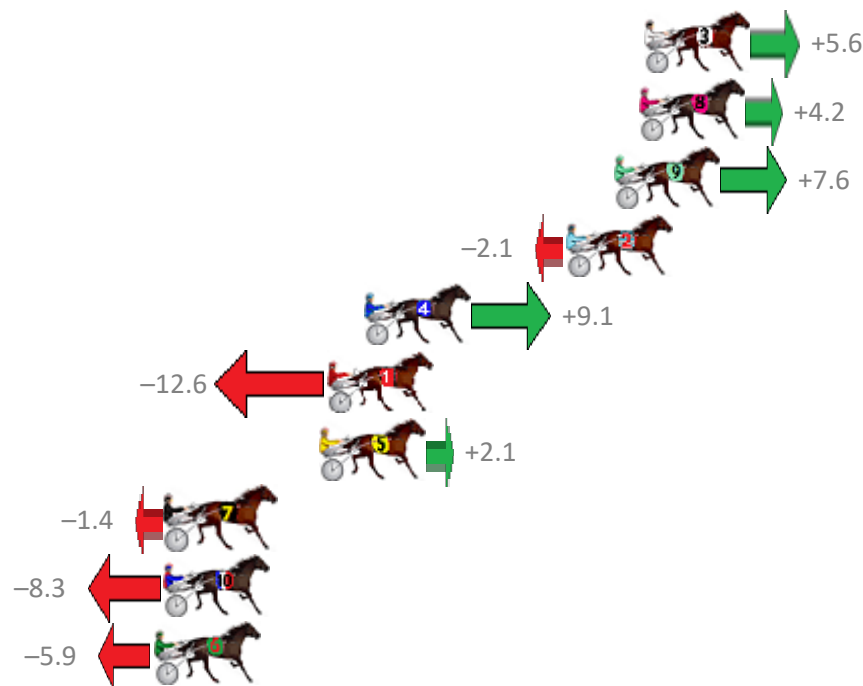

Albion Park Race 2 Distance 2138m

Saturday, 30 November 2019

Gross Time: 2:37.10 MileRate: 1:58.30 LeadTime: 39.10s First Qtr: 32.30s Second Qtr: 30.10s Third Qtr: 27.20s Fourth Qtr: 28.40s

No Horse	Plc	Margin	Time	800Time (W)	400 Time (W)
3 JUSTALITTLE TORQUE	1	0.0m	2:37.10	55.21s (1)	28.19s (1)
8 SIR JULIAN	2	0.2m	2:37.11	55.31s (0)	27.78s (1)
9 THREE MUGS IN	3	1.2m	2:37.19	55.07s (0)	27.63s (0)
2 TIN ROOF RAIDER	4	3.1m	2:37.32	55.75s (1)	28.62s (0)
4 LIVING AGAIN	5	11.1m	2:37.89	54.97s (1)	27.85s (3)
1 GOD SAKE	6	12.6m	2:37.99	56.48s (0)	28.85s (0)
5 RORY MACH	7	12.9m	2:38.02	55.45s (1)	28.19s (1)
7 ARTHUR LOWE	8	19.0m	2:38.45	55.70s (2)	28.71s (3)
10 OUTLAW FELLA	9	19.1m	2:38.46	56.18s (1)	28.95s (2)
6 WITH AUTHORITY	10	19.5m	2:38.48	56.01s (0)	28.48s (0)

Finish Position and metres gained from 800m

Sectionals
Powered by

Home of Australian Harness Sectionals

Get your sectionals delivered to your inbox daily

Check out www.pjdata.com.au

The Racing Queensland Board (trading as Racing Queensland) and provider are not responsible for the completeness or accuracy of any of the information contained herein, and makes no representations about its suitability for any purpose.