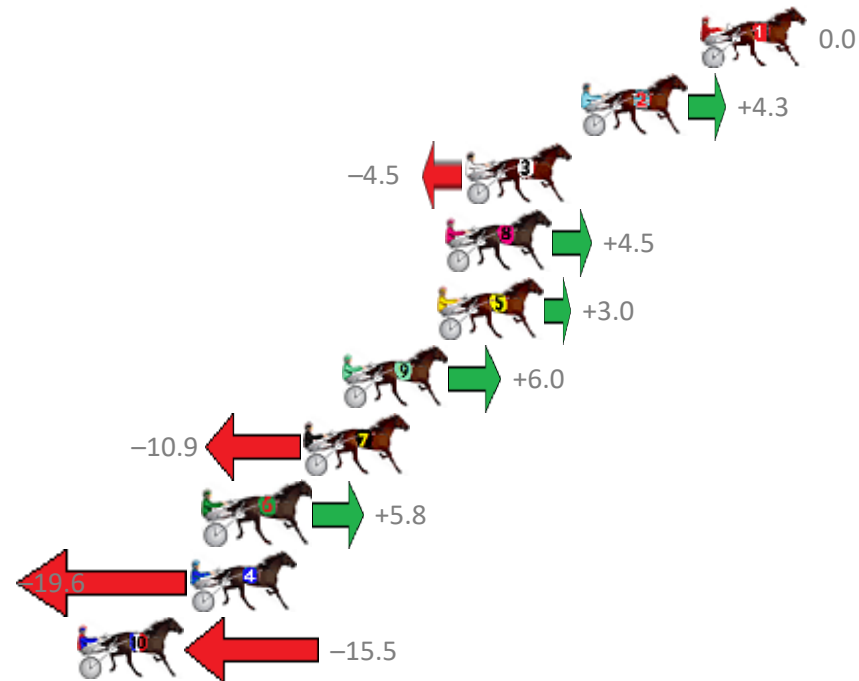

Redcliffe Race 7 Distance 1780m

Wednesday, 4 December 2019

Gross Time: 2:13.80 MileRate: 2:01.00 LeadTime: 11.60s First Qtr: 29.50s Second Qtr: 32.80s Third Qtr: 29.70s Fourth Qtr: 30.20s

NoHorse	Plc	Margin	Time	800Time (W)	400 Time (W)
1 BERTILS DELIGHT	1	0.0m	2:13.80	59.90s (0)	30.20s (0)
2 ROCK THE HOUSE	2	4.7m	2:14.15	59.58s (1)	29.94s (2)
3 CANNAN	3	9.3m	2:14.50	60.24s (1)	30.66s (2)
8 FEELING THE POWER	4	10.1m	2:14.56	59.56s (1)	30.01s (2)
5 VILLAGE CRUISER	5	10.4m	2:14.59	59.68s (0)	29.75s (0)
9 MOLLIGUANNA	6	14.2m	2:14.87	59.45s (1)	29.94s (1)
7 CATCH THE BOUQUET	7	15.7m	2:14.99	60.72s (0)	30.81s (0)
6 FUI FUI	8	19.6m	2:15.28	59.47s (1)	30.08s (0)
4 CHASIN DREAMZ	9	20.2m	2:15.33	61.37s (1)	31.35s (1)
10 LOMBO SKY HAWK	10	24.7m	2:15.66	61.06s (0)	31.14s (0)

Finish Position and metres gained from 800m

Sectionals
Powered by

Home of Australian Harness Sectionals

Get your sectionals delivered to your inbox daily

Check out www.pjdata.com.au

The Racing Queensland Board (trading as Racing Queensland) and provider are not responsible for the completeness or accuracy of any of the information contained herein, and makes no representations about its suitability for any purpose.