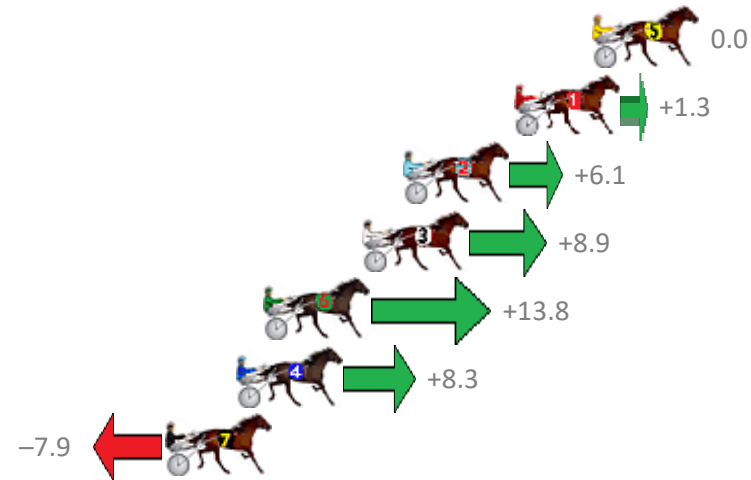

Redcliffe Race 6 Distance 2040m

Wednesday, 4 December 2019

Gross Time: 2:30.80 MileRate: 1:59.00 LeadTime: 30.10s First Qtr: 31.40s Second Qtr: 31.10s Third Qtr: 29.50s Fourth Qtr: 28.70s

NoHorse	Plc	Margin	Time	800Time (W)	400 Time (W)
5 TROUBLESOME DAVE	1	0.0m	2:30.80	58.20s (0)	28.70s (0)
1 SO BOBS YOUR UNCLE	2	3.1m	2:31.02	58.11s (0)	28.61s (0)
2 BUCKHORN EXCHANGE	3	7.5m	2:31.34	57.76s (0)	28.89s (1)
3 IN THE PAPER	4	9.1m	2:31.45	57.55s (0)	28.68s (1)
6 KURAHAUPO GAMBLER	5	13.0m	2:31.73	57.20s (0)	28.64s (0)
4 READILY	6	14.1m	2:31.81	57.60s (0)	28.71s (1)
7 BACK PAGE NEWS	7	16.9m	2:32.01	58.77s (0)	29.25s (0)

Finish Position and metres gained from 800m

Sectionals
Powered by

Home of Australian Harness Sectionals

Get your sectionals delivered to your inbox daily

Check out www.pjdata.com.au

The Racing Queensland Board (trading as Racing Queensland) and provider are not responsible for the completeness or accuracy of any of the information contained herein, and makes no representations about its suitability for any purpose.