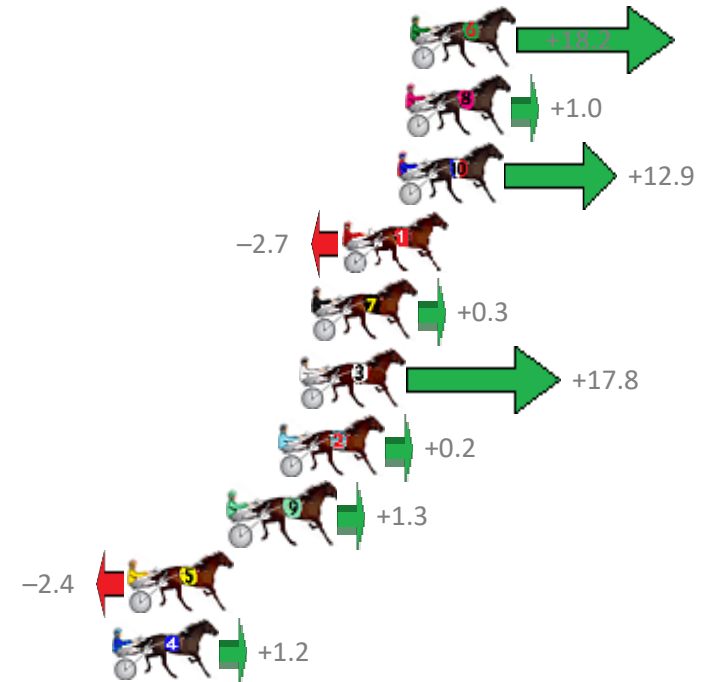

Redcliffe Race 2 Distance 1780m

Wednesday, 4 December 2019

Gross Time: 2:09.70 MileRate: 1:57.30 LeadTime: 11.10s First Qtr: 29.80s Second Qtr: 30.50s Third Qtr: 28.40s Fourth Qtr: 29.90s

NoHorse	Plc	Margin	Time	800Time (W)	400 Time (W)
6 THE HARLEM HAMMER	1	0.0m	2:09.70	56.97s (1)	29.20s (1)
8 YKIKAFIL	2	0.2m	2:09.71	58.23s (1)	29.91s (1)
10 HES NOVAK	3	0.5m	2:09.74	57.36s (1)	29.50s (2)
1 TOPNOTCH MACH	4	2.7m	2:09.90	58.50s (0)	30.04s (0)
7 SUBTLE ADVICE	5	3.9m	2:09.99	58.28s (0)	29.71s (0)
3 MISTER HART	6	4.4m	2:10.03	57.00s (1)	28.57s (1)
2 ULTIMATE AD	7	5.2m	2:10.09	58.29s (1)	29.93s (1)
9 JANIES GOT A GUN	8	7.1m	2:10.23	58.21s (0)	29.59s (0)
5 KISS CAM	9	11.2m	2:10.54	58.47s (2)	30.63s (2)
4 MO JARNEY	10	11.8m	2:10.58	58.21s (0)	29.41s (0)

Finish Position and metres gained from 800m

Sectionals
Powered by

Home of Australian Harness Sectionals

Get your sectionals delivered to your inbox daily

Check out www.pjdata.com.au

The Racing Queensland Board (trading as Racing Queensland) and provider are not responsible for the completeness or accuracy of any of the information contained herein, and makes no representations about its suitability for any purpose.