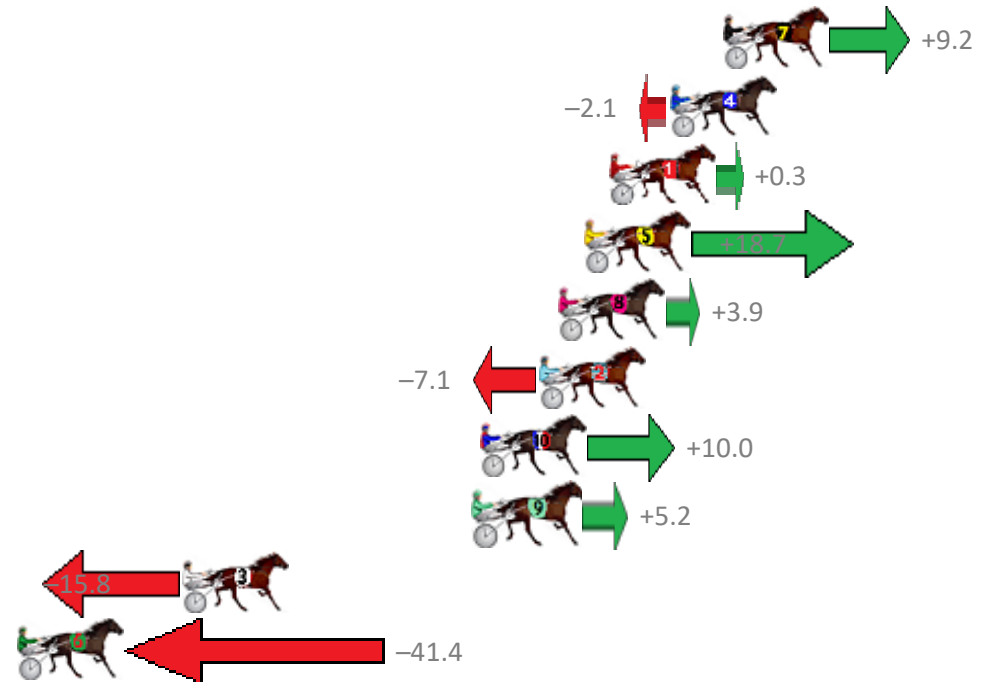

Redcliffe Race 5 Distance 1780m

Wednesday, 4 December 2019

Gross Time: 2:13.10 MileRate: 2:00.40 LeadTime: 11.30s First Qtr: 29.30s Second Qtr: 32.50s Third Qtr: 29.40s Fourth Qtr: 30.60s

NoHorse	Plc	Margin	Time	800Time (W)	400 Time (W)
7 AROONA	1	0.0m	2:13.10	59.31s (0)	30.19s (0)
4 GIGANTIC JASPER	2	2.1m	2:13.26	60.16s (1)	30.76s (1)
1 THE LAST DRAGON	3	4.5m	2:13.44	59.98s (0)	30.67s (2)
5 MOLLY MONTANA	4	5.5m	2:13.52	58.60s (1)	29.81s (1)
8 A ROCKNROLL LEGACY	5	6.5m	2:13.60	59.71s (1)	30.41s (1)
2 AT RANDOM	6	7.3m	2:13.66	60.53s (0)	31.10s (0)
10 ONYA DOUG	7	9.6m	2:13.83	59.25s (1)	30.00s (2)
9 CANDYFLOSS	8	9.8m	2:13.85	59.61s (1)	30.37s (2)
3 LIGHTHORSE	9	21.4m	2:14.74	61.19s (1)	31.58s (2)
6 LADY ELL AYE	10	55.0m	2:17.31	63.10s (0)	33.40s (0)

Finish Position and metres gained from 800m

Sectionals
Powered by

Home of Australian Harness Sectionals

Get your sectionals delivered to your inbox daily

Check out www.pjdata.com.au

The Racing Queensland Board (trading as Racing Queensland) and provider are not responsible for the completeness or accuracy of any of the information contained herein, and makes no representations about its suitability for any purpose.