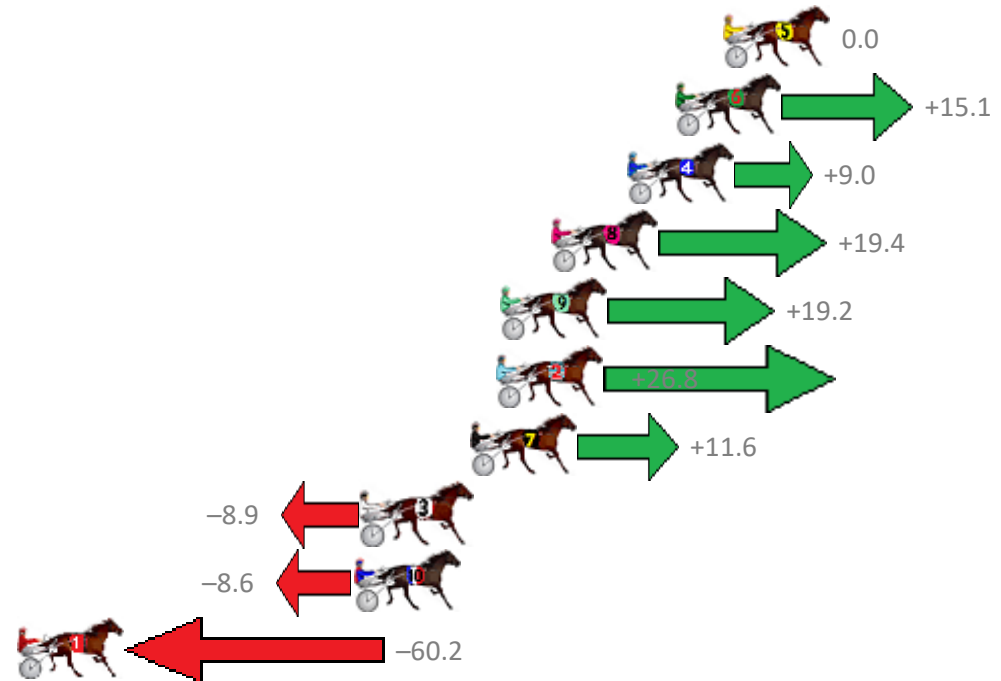

Redcliffe Race 8 Distance 1780m

Wednesday, 4 December 2019

Gross Time: 2:18.40 MileRate: 2:04.40 LeadTime: 15.20s First Qtr: 32.30s Second Qtr: 29.80s Third Qtr: 29.70s Fourth Qtr: 31.40s

No	Horse	Plc	Margin	Time	800Time (W)	400 Time (W)
5	MY PRECIOUS YANKEE	1	0.0m	2:18.40	61.10s (0)	31.40s (0)
6	THE REAPER	2	1.9m	2:18.55	59.95s (0)	30.75s (0)
4	MYRTLE BEACH	3	3.8m	2:18.70	60.41s (1)	30.87s (2)
8	DAY TOURER	4	6.8m	2:18.93	59.62s (0)	30.55s (0)
9	BOURBONON THEROCK	5	8.8m	2:19.09	59.63s (1)	30.52s (2)
2	SHEZ ALL MUSCLE	6	9.0m	2:19.11	59.05s (1)	30.13s (1)
7	DOWN UNDER RORS	7	10.0m	2:19.18	60.21s (1)	31.01s (3)
3	SOH TWISTED	8	14.3m	2:19.52	61.78s (0)	32.08s (0)
10	ROSEHILL MAGIC	9	14.6m	2:19.55	61.76s (1)	32.01s (1)
1	ILLAWONG CHAMPERS	10	130.2m	2:28.62	65.70s (0)	33.77s (0)

Finish Position and metres gained from 800m

Sectionals
Powered by

Home of Australian Harness Sectionals

Get your sectionals delivered to your inbox daily

Check out www.pjdata.com.au

The Racing Queensland Board (trading as Racing Queensland) and provider are not responsible for the completeness or accuracy of any of the information contained herein, and makes no representations about its suitability for any purpose.