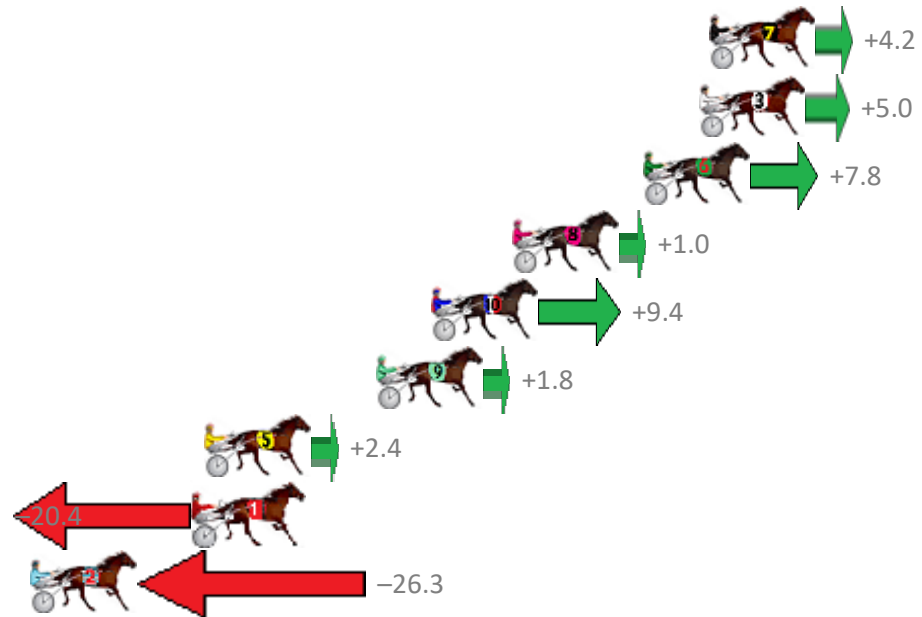

Redcliffe Race 3 Distance 2040m

Wednesday, 4 December 2019

Gross Time: 2:32.30 MileRate: 2:00.10 LeadTime: 31.20s First Qtr: 31.10s Second Qtr: 30.80s Third Qtr: 29.80s Fourth Qtr: 29.40s

NoHorse	Plc	Margin	Time	800Time (W)	400 Time (W)
7 WAVEDANCER	1	0.0m	2:32.30	58.89s (0)	29.09s (0)
3 GIVE ME FIFTY	2	0.4m	2:32.33	58.83s (1)	29.22s (2)
6 BE ON THE SLY	3	2.6m	2:32.49	58.62s (1)	29.00s (2)
8 WANJIRU	4	7.8m	2:32.87	59.13s (0)	29.28s (0)
10 MAYWYN A JUG ORTW	5	11.0m	2:33.11	58.50s (1)	29.36s (3)
9 LETS DIG IT	6	13.2m	2:33.27	59.07s (1)	29.53s (1)
5 BUKTHSYSTEM	7	20.0m	2:33.77	59.02s (2)	30.34s (3)
1 REDDY FIRE	8	20.4m	2:33.80	60.71s (0)	30.90s (0)
2 TRACES OF TARA	9	26.9m	2:34.28	61.15s (1)	31.17s (1)

Finish Position and metres gained from 800m

Sectionals
Powered by

Home of Australian Harness Sectionals

Get your sectionals delivered to your inbox daily

Check out www.pjdata.com.au

The Racing Queensland Board (trading as Racing Queensland) and provider are not responsible for the completeness or accuracy of any of the information contained herein, and makes no representations about its suitability for any purpose.