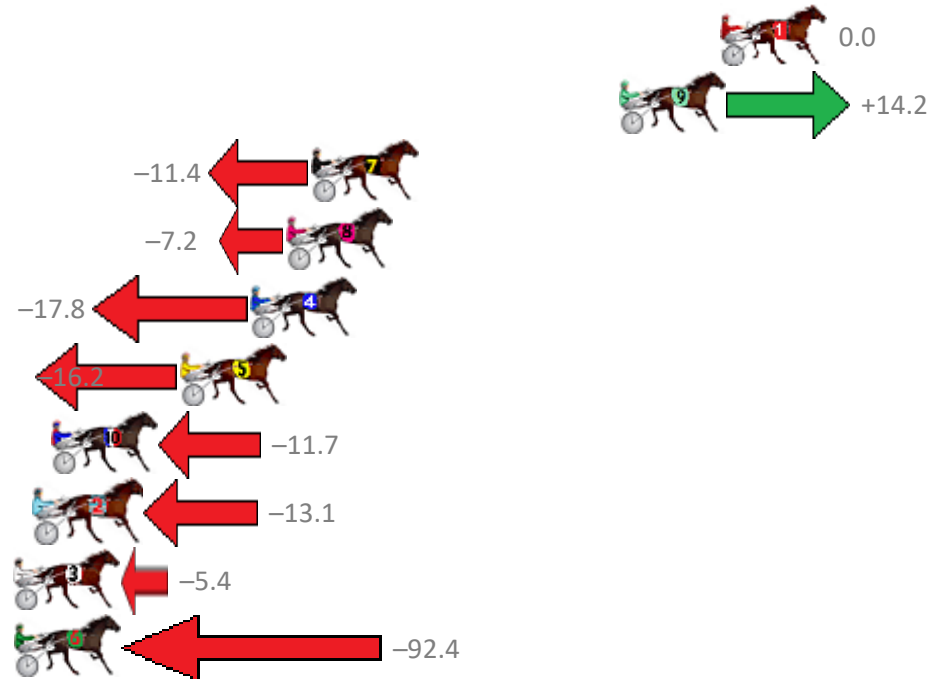

Redcliffe Race 4 Distance 2040m

Wednesday, 4 December 2019

Gross Time: 2:34.20 MileRate: 2:01.60 LeadTime: 32.00s First Qtr: 31.40s Second Qtr: 30.60s Third Qtr: 30.00s Fourth Qtr: 30.20s

NoHorse	Plc	Margin	Time	800Time (W)	400 Time (W)
1 CHARAS ACCENT	1	0.0m	2:34.20	60.20s (0)	30.20s (0)
9 BELLA GODIVA	2	4.0m	2:34.50	59.13s (1)	29.90s (2)
7 MAYWYNS HONEY	3	16.2m	2:35.42	61.06s (0)	31.06s (0)
8 MELTON MAX GENTLE	4	17.2m	2:35.50	60.74s (0)	30.74s (0)
4 ITMIGHTBEYOU	5	18.6m	2:35.60	61.54s (1)	31.59s (1)
5 GADOT	6	21.4m	2:35.82	61.42s (1)	31.42s (1)
10 MELTON LUCKY	7	26.5m	2:36.20	61.08s (0)	31.10s (0)
2 SWEET SCOOT	8	27.1m	2:36.25	61.19s (1)	31.31s (1)
3 OUR MASQUERADE	9	28.2m	2:36.33	60.61s (1)	31.21s (2)
6 GEORGEZILLA	10	109.8m	2:42.49	67.15s (2)	36.38s (1)

Finish Position and metres gained from 800m

Sectionals
Powered by

Home of Australian Harness Sectionals

Get your sectionals delivered to your inbox daily

Check out www.pjdata.com.au

The Racing Queensland Board (trading as Racing Queensland) and provider are not responsible for the completeness or accuracy of any of the information contained herein, and makes no representations about its suitability for any purpose.