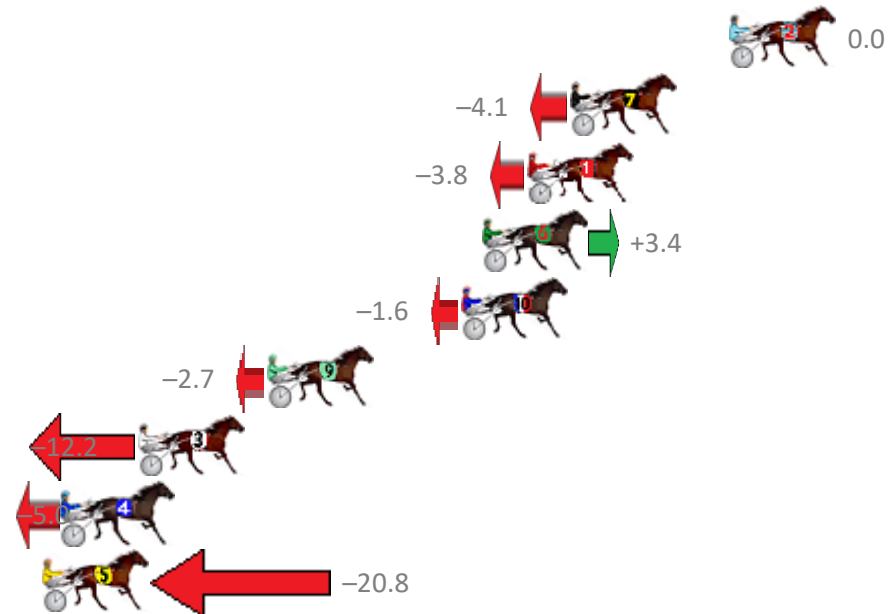

Redcliffe Race 1 Distance 1780m

Wednesday, 4 December 2019

Gross Time: 2:10.30 MileRate: 1:57.80 LeadTime: 11.20s First Qtr: 31.90s Second Qtr: 30.30s Third Qtr: 28.40s Fourth Qtr: 28.50s

NoHorse	Plc	Margin	Time	800Time (W)	400 Time (W)
2 LITTLE BOLT	1	0.0m	2:10.30	56.90s (0)	28.50s (0)
7 SLIPPERY JADE	2	6.3m	2:10.75	57.19s (1)	28.59s (1)
1 ROWDYS ACE	3	8.0m	2:10.87	57.17s (0)	28.70s (0)
6 TORQUE WITH ESTEEM	4	9.8m	2:11.00	56.66s (0)	28.20s (1)
10 TOO GOOD FOR YOU	5	10.6m	2:11.06	57.01s (0)	28.53s (0)
9 RAFFERTY DELIGHTS	6	18.3m	2:11.60	57.09s (1)	28.68s (2)
3 PRINCE JOY	7	23.4m	2:11.97	57.77s (1)	29.35s (2)
4 KWASII	8	26.4m	2:12.18	57.26s (1)	29.07s (0)
5 ALOT OF COST	9	27.2m	2:12.24	58.38s (1)	29.75s (1)

Finish Position and metres gained from 800m

Sectionals
Powered by

Home of Australian Harness Sectionals

Get your sectionals delivered to your inbox daily

Check out www.pjdata.com.au

The Racing Queensland Board (trading as Racing Queensland) and provider are not responsible for the completeness or accuracy of any of the information contained herein, and makes no representations about its suitability for any purpose.