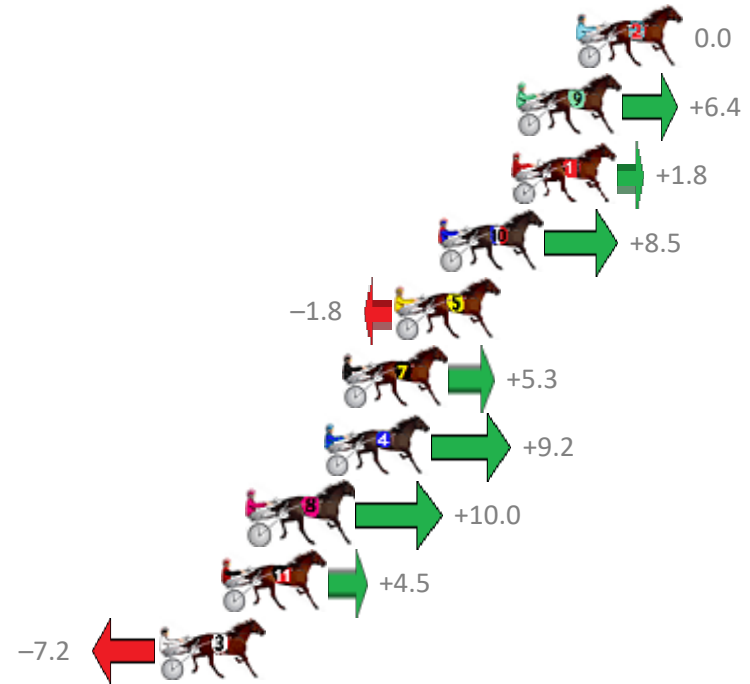

Albion Park Race 9 Distance 1660m

Tuesday, 7 January 2020

Gross Time: 1:56.80 MileRate: 1:53.30 LeadTime: 3.30s First Qtr: 27.90s Second Qtr: 30.00s Third Qtr: 27.40s Fourth Qtr: 28.20s

No Horse	Plc	Margin	Time	800Time (W)	400 Time (W)
2 MACEY JAYDE	1	0.0m	1:56.80	55.60s (0)	28.20s (0)
9 CHANGE OF MIND	2	2.4m	1:56.97	55.16s (0)	27.73s (0)
1 BEEF CITY BLAZE	3	2.6m	1:56.98	55.47s (0)	28.06s (0)
10 CLINTAL DO	4	5.5m	1:57.19	55.01s (1)	27.94s (2)
5 PACIFIC DRUMS	5	7.2m	1:57.31	55.73s (1)	28.48s (1)
7 PLATINUM ROULETTE	6	9.3m	1:57.46	55.23s (0)	27.85s (0)
4 SUBTLE DELIGHT	7	10.0m	1:57.51	54.96s (0)	27.61s (1)
8 OUR MAJOR DAY	8	13.0m	1:57.72	54.90s (1)	27.68s (2)
11 THE SPACE INVADER	9	14.1m	1:57.79	55.29s (1)	28.07s (2)
3 COURAGEOUS LEO	10	16.6m	1:57.97	56.10s (1)	28.79s (1)

Finish Position and metres gained from 800m

Sectionals
Powered by

Home of Australian Harness Sectionals

Get your sectionals delivered to your inbox daily

Check out www.pjdata.com.au

The Racing Queensland Board (trading as Racing Queensland) and provider are not responsible for the completeness or accuracy of any of the information contained herein, and makes no representations about its suitability for any purpose.