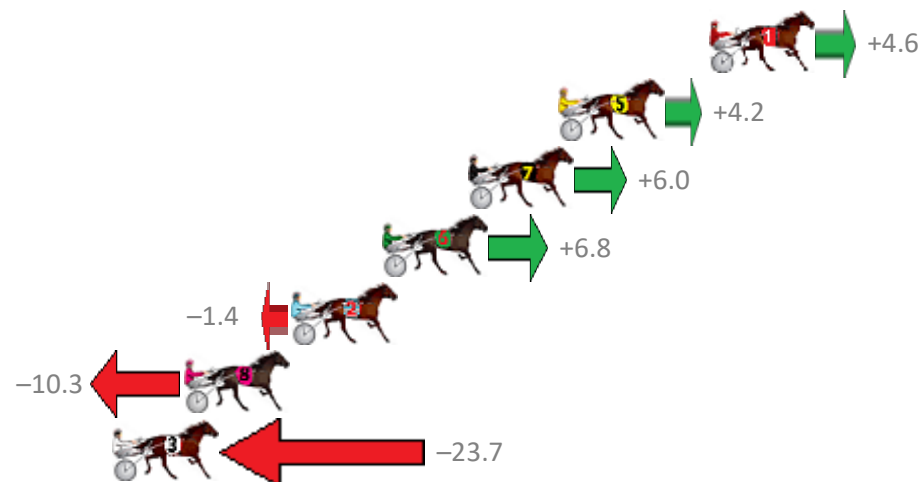

Albion Park Race 6 Distance 2138m

Tuesday, 7 January 2020

Gross Time: 2:34.00 MileRate: 1:55.90 LeadTime: 37.80s First Qtr: 29.90s Second Qtr: 29.40s Third Qtr: 28.10s Fourth Qtr: 28.80s

No Horse	Plc	Margin	Time	800Time (W)	400 Time (W)
1 ROCKNROLL CLASSIC	1	0.0m	2:34.00	56.57s (0)	28.80s (1)
5 ARK ME	2	6.0m	2:34.43	56.60s (0)	28.83s (0)
7 NEWPORT DREAMZ	3	9.6m	2:34.69	56.47s (0)	28.76s (0)
6 AT WEST POINT	4	13.0m	2:34.94	56.42s (1)	28.57s (0)
2 ZARAS DANCE	5	16.6m	2:35.20	57.00s (1)	29.09s (1)
8 COBBLER LANE	6	20.9m	2:35.50	57.63s (1)	29.79s (1)
3 RUNFORTHEROSES	7	23.7m	2:35.71	58.59s (0)	30.43s (0)

Finish Position and metres gained from 800m

Sectionals
Powered by

Home of Australian Harness Sectionals

Get your sectionals delivered to your inbox daily

Check out www.pjdata.com.au

The Racing Queensland Board (trading as Racing Queensland) and provider are not responsible for the completeness or accuracy of any of the information contained herein, and makes no representations about its suitability for any purpose.