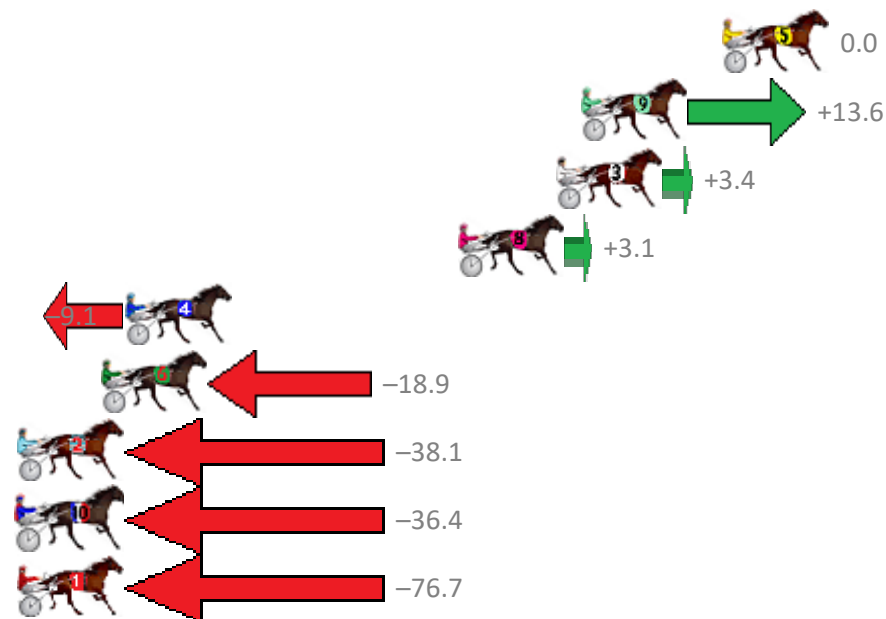

Albion Park Race 1 Distance 2647m

Tuesday, 7 January 2020

Gross Time: 3:21.20 MileRate: 2:01.90 LeadTime: 80.00s First Qtr: 31.00s Second Qtr: 31.00s Third Qtr: 29.00s Fourth Qtr: 30.20s

No Horse	Plc	Margin	Time	800Time (W)	400 Time (W)
5 KAPAI	1	0.0m	3:21.20	59.20s (0)	30.20s (0)
9 JEDDY R YA READY	2	5.6m	3:21.62	58.19s (0)	28.83s (1)
3 THE REAPER	3	6.6m	3:21.70	58.95s (0)	29.37s (2)
8 HEART OF CHANGE	4	10.5m	3:21.99	58.97s (1)	30.07s (2)
4 ONE MUSCLE HILL	5	23.7m	3:22.99	59.87s (0)	30.48s (0)
6 DAY TOURER	6	24.7m	3:23.06	60.60s (0)	31.17s (0)
2 DOWN UNDER RORS	7	47.3m	3:24.77	62.02s (1)	32.61s (1)
10 REIGN ON ME	8	55.0m	3:25.35	61.89s (1)	32.30s (2)
1 ILLAWONG CHAMPERS	9	103.9m	3:29.04	64.88s (0)	34.72s (0)

Finish Position and metres gained from 800m

Sectionals
Powered by

Home of Australian Harness Sectionals

Get your sectionals delivered to your inbox daily

Check out www.pjdata.com.au

The Racing Queensland Board (trading as Racing Queensland) and provider are not responsible for the completeness or accuracy of any of the information contained herein, and makes no representations about its suitability for any purpose.