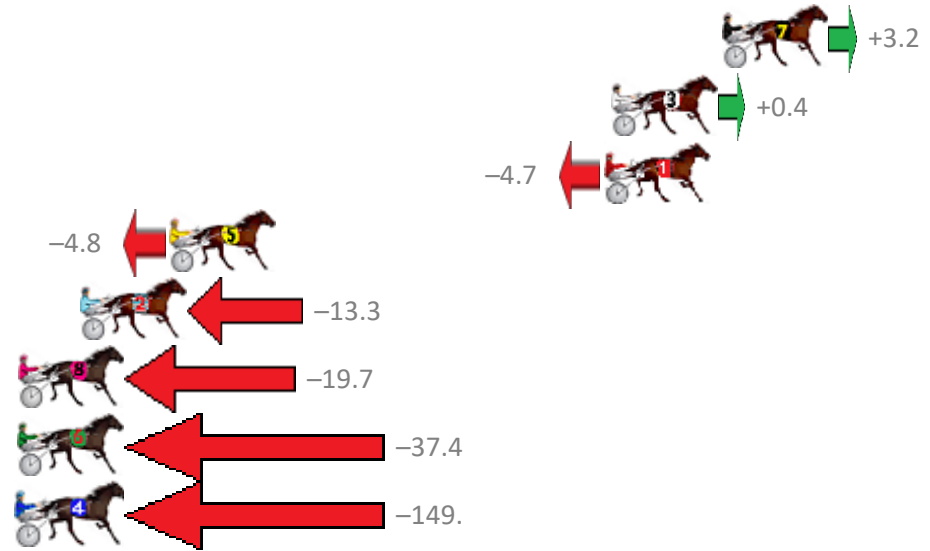

Albion Park Race 4 Distance 1660m

Tuesday, 7 January 2020

Gross Time: 1:59.00 MileRate: 1:55.40 LeadTime: 3.40s First Qtr: 28.30s Second Qtr: 31.70s Third Qtr: 27.80s Fourth Qtr: 27.80s

No Horse	Plc	Margin	Time	800Time (W)	400 Time (W)
7 STREET APPEAL	1	0.0m	1:59.00	55.38s (1)	27.80s (1)
3 VENUS JUJON	2	4.4m	1:59.31	55.57s (0)	27.79s (0)
1 TORQUE ONETWOTHRE	3	4.7m	1:59.33	55.93s (0)	28.13s (0)
5 OUR BALOU	4	22.0m	2:00.53	55.93s (1)	28.04s (2)
2 SUGARKANE	5	25.5m	2:00.77	56.52s (1)	28.10s (1)
8 FEEL THE THRILL	6	28.7m	2:00.99	56.97s (0)	28.86s (0)
6 FEEL THE THUNDER	7	45.0m	2:02.13	58.20s (1)	29.77s (1)
4 FREDDYNURK	8	165.8m	2:10.52	66.00s (0)	35.50s (0)

Finish Position and metres gained from 800m

Sectionals
Powered by

Home of Australian Harness Sectionals

Get your sectionals delivered to your inbox daily

Check out www.pjdata.com.au

The Racing Queensland Board (trading as Racing Queensland) and provider are not responsible for the completeness or accuracy of any of the information contained herein, and makes no representations about its suitability for any purpose.