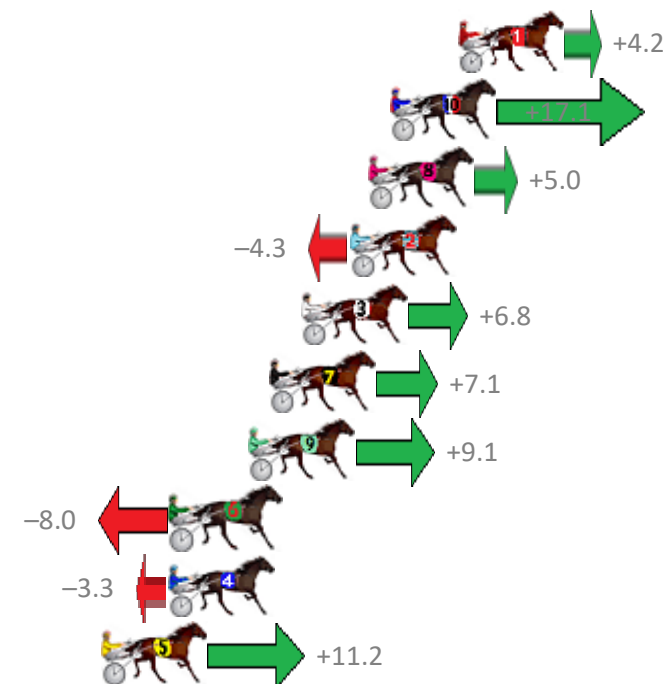

Albion Park Race 7 Distance 1660m

Tuesday, 7 January 2020

Gross Time: 1:59.20 MileRate: 1:55.60 LeadTime: 3.30s First Qtr: 27.40s Second Qtr: 31.00s Third Qtr: 28.40s Fourth Qtr: 29.10s

No Horse	Plc	Margin	Time	800Time (W)	400 Time (W)
1 NIFTY STUDLEIGH	1	0.0m	1:59.20	57.20s (0)	28.79s (0)
10 CALLMEDEMARO	2	2.7m	1:59.40	56.27s (2)	28.32s (2)
8 FEEL LIKE DANCIN	3	3.6m	1:59.46	57.14s (0)	28.74s (0)
2 CUT FROM ROCK	4	4.3m	1:59.51	57.81s (0)	29.41s (0)
3 OUR FRIEND	5	6.2m	1:59.65	57.01s (1)	28.91s (2)
7 MONTANA LAD	6	7.5m	1:59.75	56.99s (0)	28.70s (0)
9 JUSTA DALE	7	8.3m	1:59.80	56.85s (1)	28.76s (1)
6 THE CRUISE MISSILE	8	11.4m	2:00.03	58.08s (1)	29.71s (1)
4 MAKINMEFEELGOOD	9	11.5m	2:00.04	57.74s (1)	29.33s (1)
5 ALL GOOD WALLY	10	14.2m	2:00.23	56.69s (2)	28.84s (2)

Finish Position and metres gained from 800m

Sectionals
Powered by

Home of Australian Harness Sectionals

Get your sectionals delivered to your inbox daily

Check out www.pjdata.com.au

The Racing Queensland Board (trading as Racing Queensland) and provider are not responsible for the completeness or accuracy of any of the information contained herein, and makes no representations about its suitability for any purpose.