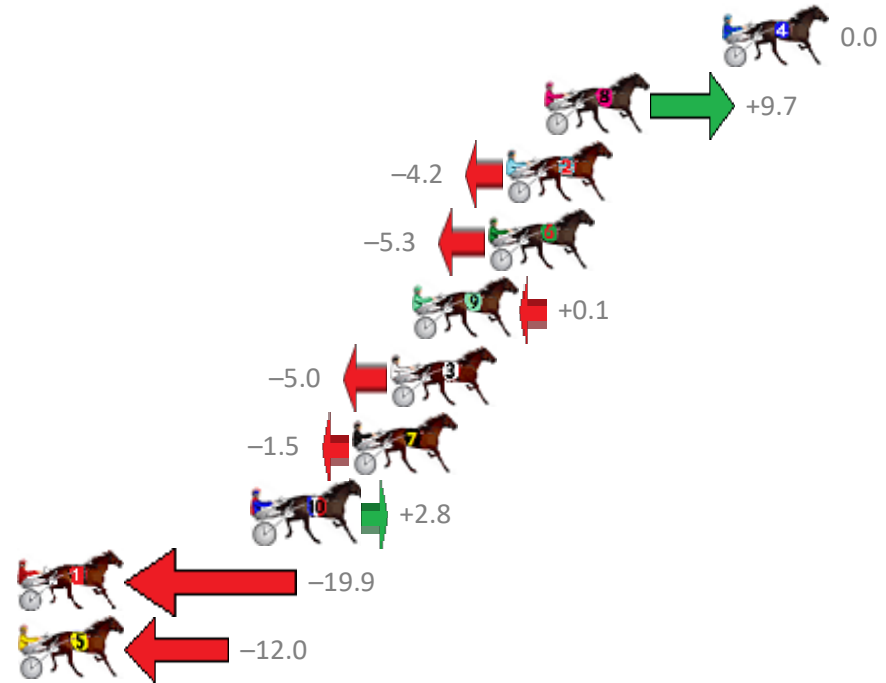

Albion Park Race 5 Distance 1660m

Tuesday, 7 January 2020

Gross Time: 2:00.90 MileRate: 1:57.20 LeadTime: 3.40s First Qtr: 28.60s Second Qtr: 32.20s Third Qtr: 28.80s Fourth Qtr: 27.90s

No Horse	Plc	Margin	Time	800Time (W)	400 Time (W)
4 WHITEHAVEN LASS	1	0.0m	2:00.90	56.70s (0)	27.90s (0)
8 KYRONTA	2	7.1m	2:01.40	56.01s (1)	27.50s (2)
2 WHATA REACTOR	3	8.6m	2:01.50	57.00s (0)	28.15s (0)
6 HEADWIN	4	9.3m	2:01.55	57.08s (1)	28.35s (1)
9 B MAC C	5	12.3m	2:01.76	56.69s (1)	28.16s (2)
3 MY ULTIMATE HELL	6	13.2m	2:01.82	57.05s (1)	28.17s (1)
7 NIKALONG HENRY	7	14.7m	2:01.93	56.81s (0)	27.95s (1)
10 MONTANA EXPRESS	8	18.6m	2:02.20	56.50s (1)	28.01s (2)
1 RAYONG PRINCESS	9	28.5m	2:02.89	58.11s (0)	29.02s (0)
5 REDDY FIRE	10	37.8m	2:03.54	57.55s (1)	28.83s (1)

Finish Position and metres gained from 800m

Sectionals
Powered by

Home of Australian Harness Sectionals

Get your sectionals delivered to your inbox daily

Check out www.pjdata.com.au

The Racing Queensland Board (trading as Racing Queensland) and provider are not responsible for the completeness or accuracy of any of the information contained herein, and makes no representations about its suitability for any purpose.