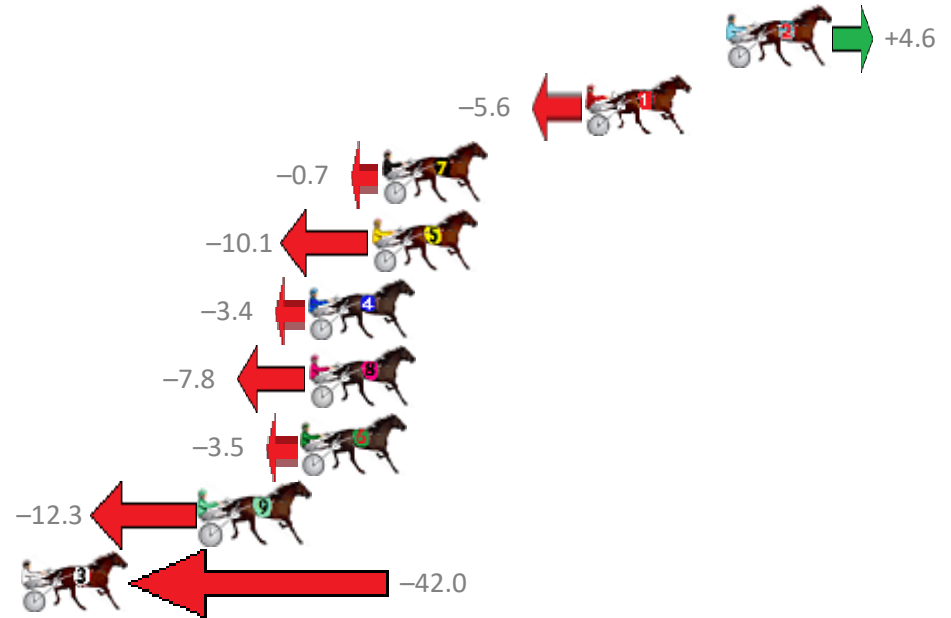

Albion Park Race 8 Distance 1660m

Tuesday, 7 January 2020

Gross Time: 1:58.00 MileRate: 1:54.40 LeadTime: 3.40s First Qtr: 27.30s Second Qtr: 31.40s Third Qtr: 28.00s Fourth Qtr: 27.90s

No Horse	Plc	Margin	Time	800Time (W)	400 Time (W)
2 TORI MAY	1	0.0m	1:58.00	55.58s (0)	27.57s (0)
1 ARTFUL MAID	2	5.6m	1:58.39	56.29s (0)	28.29s (0)
7 KURAHAUPO GAMBLER	3	13.7m	1:58.96	55.95s (0)	27.82s (0)
5 MUCHO MACHO MAN	4	14.1m	1:58.98	56.61s (1)	28.65s (1)
4 IM MAJOR HARRY	5	16.6m	1:59.16	56.14s (1)	28.04s (2)
8 KEY LARGO	5	16.6m	1:59.16	56.45s (0)	28.32s (0)
6 RECIPE FOR DREAMING	7	16.9m	1:59.18	56.14s (2)	28.38s (2)
9 PRECIOUS CULLEN	8	20.9m	1:59.46	56.76s (2)	29.00s (2)
3 LETTUCEFIRESTAR	9	50.4m	2:01.52	58.83s (1)	29.67s (1)

Finish Position and metres gained from 800m

Sectionals
Powered by

Home of Australian Harness Sectionals

Get your sectionals delivered to your inbox daily

Check out www.pjdata.com.au

The Racing Queensland Board (trading as Racing Queensland) and provider are not responsible for the completeness or accuracy of any of the information contained herein, and makes no representations about its suitability for any purpose.