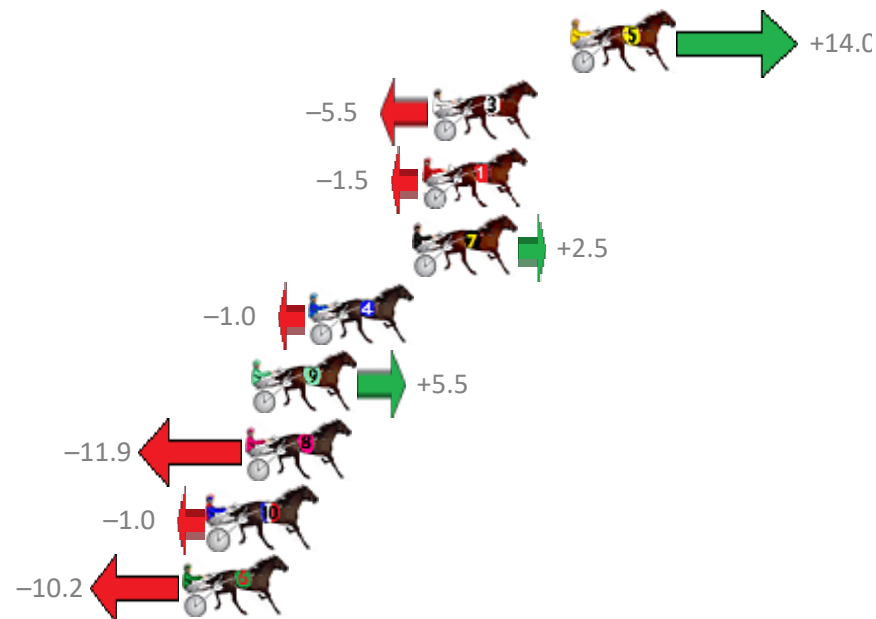

Redcliffe Race 6 Distance 1780m

Wednesday, 22 January 2020

Gross Time: 2:11.30 MileRate: 1:58.70 LeadTime: 11.20s First Qtr: 30.30s Second Qtr: 30.90s Third Qtr: 29.70s Fourth Qtr: 29.20s

No Horse	Plc	Margin	Time	800Time (W)	400 Time (W)
5 MAYWYN A JUG ORTW	1	0.0m	2:11.30	57.87s (1)	28.50s (2)
3 KAY NORA SHANNON	2	5.5m	2:11.70	59.30s (0)	29.60s (0)
1 NON PASSARE	3	5.9m	2:11.73	59.01s (0)	29.32s (0)
7 JUSTA DALE	4	6.3m	2:11.76	58.72s (0)	29.05s (0)
4 ANNAS BEST	5	10.4m	2:12.06	58.97s (1)	29.29s (1)
9 READILY	6	12.7m	2:12.23	58.50s (1)	29.75s (2)
8 ANDREW JAY	7	12.9m	2:12.24	59.78s (1)	30.07s (1)
10 MOONLIGHT JACK	8	14.4m	2:12.35	58.97s (0)	29.26s (0)
6 ROWDYS ACE	9	15.4m	2:12.42	59.65s (1)	29.94s (1)

Finish Position and metres gained from 800m

Sectionals
Powered by

Home of Australian Harness Sectionals

Get your sectionals delivered to your inbox daily

Check out www.pjdata.com.au

The Racing Queensland Board (trading as Racing Queensland) and provider are not responsible for the completeness or accuracy of any of the information contained herein, and makes no representations about its suitability for any purpose.