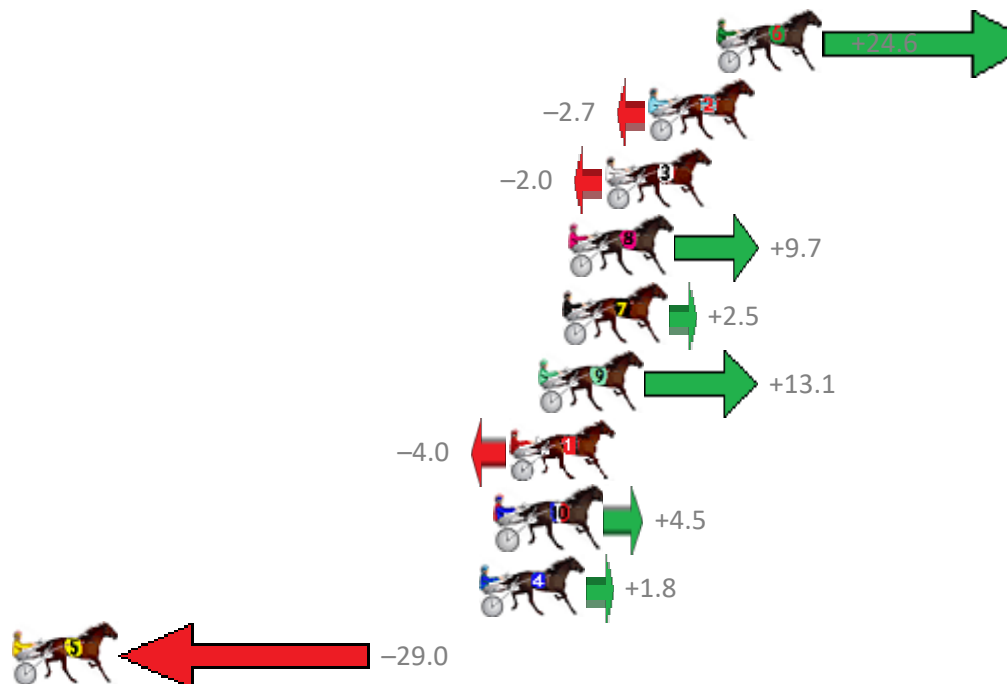

Redcliffe Race 8 Distance 1780m

Wednesday, 22 January 2020

Gross Time: 2:14.20 MileRate: 2:01.30 LeadTime: 11.00s First Qtr: 30.30s Second Qtr: 32.20s Third Qtr: 30.10s Fourth Qtr: 30.60s

No Horse	Plc	Margin	Time	800Time (W)	400 Time (W)
6 WHATA STRIDE	1	0.0m	2:14.20	58.83s (1)	29.70s (2)
2 PATCHWORK JET	2	2.7m	2:14.41	60.90s (0)	30.81s (0)
3 WRITEABOUTCHELSEA	3	4.4m	2:14.54	60.85s (1)	30.84s (1)
8 REDDY FIRE	4	5.9m	2:14.65	59.96s (1)	30.84s (2)
7 CHANG	5	6.1m	2:14.67	60.51s (0)	30.33s (0)
9 CARIBBEAN ROCKET	6	7.1m	2:14.74	59.71s (1)	30.58s (2)
1 IDIOTS DREAM	7	8.2m	2:14.83	61.00s (0)	30.84s (0)
10 MOLLIGUANNA	8	8.7m	2:14.87	60.36s (0)	30.15s (0)
4 CAMPBELL BEST	9	9.4m	2:14.92	60.56s (1)	30.51s (1)
5 GRINYDONTCHA	10	35.6m	2:16.92	62.90s (1)	32.83s (1)

Finish Position and metres gained from 800m

Sectionals
Powered by

Home of Australian Harness Sectionals

Get your sectionals delivered to your inbox daily

Check out www.pjdata.com.au

The Racing Queensland Board (trading as Racing Queensland) and provider are not responsible for the completeness or accuracy of any of the information contained herein, and makes no representations about its suitability for any purpose.