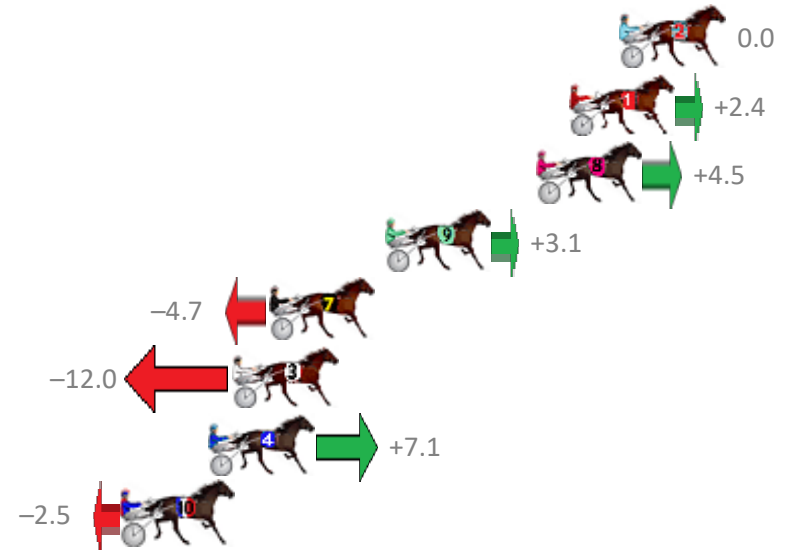

Redcliffe Race 9 Distance 1780m

Wednesday, 22 January 2020

Gross Time: 2:12.70 MileRate: 1:59.90 LeadTime: 11.50s First Qtr: 31.50s Second Qtr: 30.80s Third Qtr: 28.70s Fourth Qtr: 30.20s

No Horse	Plc	Margin	Time	800Time (W)	400 Time (W)
2 TORQUE TO THE MAX	1	0.0m	2:12.70	58.90s (0)	30.20s (0)
1 ITS YOU NOT ME	2	2.0m	2:12.85	58.72s (0)	30.00s (0)
8 SHADYS DELIGHT	3	3.3m	2:12.95	58.57s (1)	30.00s (2)
9 GIGANTIC JASPER	4	9.3m	2:13.40	58.67s (1)	30.13s (2)
7 KOTARE KASAI	5	13.9m	2:13.75	59.25s (0)	30.54s (0)
3 CHEYENNE AUTUMN	6	15.4m	2:13.86	59.78s (1)	30.94s (1)
4 HOLLIE	7	16.3m	2:13.93	58.38s (1)	30.16s (2)
10 PRIVATE JUJON	8	19.7m	2:14.19	59.08s (1)	30.69s (1)

Finish Position and metres gained from 800m

Sectionals
Powered by

Home of Australian Harness Sectionals

Get your sectionals delivered to your inbox daily

Check out www.pjdata.com.au

The Racing Queensland Board (trading as Racing Queensland) and provider are not responsible for the completeness or accuracy of any of the information contained herein, and makes no representations about its suitability for any purpose.