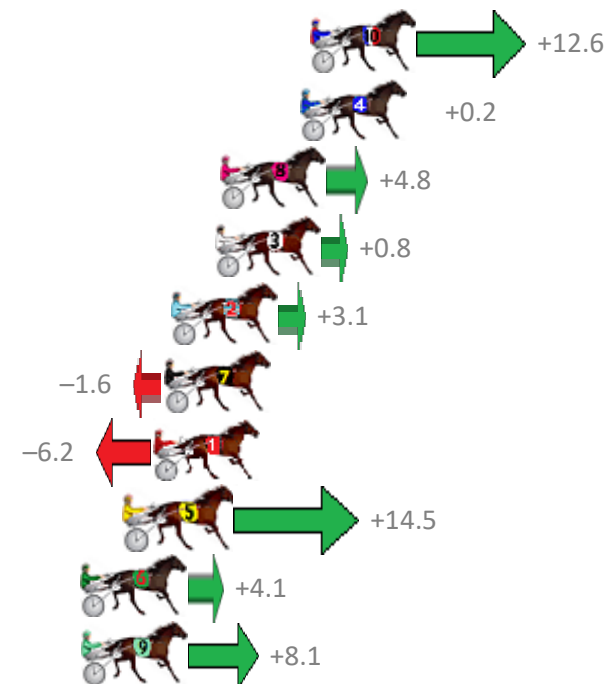

Redcliffe Race 5 Distance 1780m

Wednesday, 22 January 2020

Gross Time: 2:13.30 MileRate: 2:00.50 LeadTime: 11.60s First Qtr: 31.10s Second Qtr: 32.10s Third Qtr: 28.70s Fourth Qtr: 29.80s

No Horse	Plc	Margin	Time	800Time (W)	400 Time (W)
10 DYNAMIC DEEJAY	1	0.0m	2:13.30	57.58s (1)	29.16s (2)
4 WEASEL	2	0.4m	2:13.33	58.49s (1)	29.71s (1)
8 GHOST GUM	3	3.6m	2:13.57	58.15s (0)	29.40s (0)
3 AROONA	4	3.8m	2:13.58	58.44s (1)	29.64s (1)
2 BARBOO	5	5.5m	2:13.71	58.27s (1)	29.90s (2)
7 MAGHERA MAGGIE	6	5.8m	2:13.73	58.62s (0)	29.89s (0)
1 TRENTLEIGH	7	6.2m	2:13.76	58.95s (0)	30.26s (0)
5 MALIBU DREAM	8	7.3m	2:13.84	57.44s (1)	28.90s (1)
6 BUKTHSYSTEM	9	9.1m	2:13.98	58.20s (0)	29.45s (0)
9 BEEJAYS DELIGHT	10	9.1m	2:13.98	57.91s (1)	29.54s (1)

Finish Position and metres gained from 800m

Sectionals
Powered by

Home of Australian Harness Sectionals

Get your sectionals delivered to your inbox daily

Check out www.pjdata.com.au

The Racing Queensland Board (trading as Racing Queensland) and provider are not responsible for the completeness or accuracy of any of the information contained herein, and makes no representations about its suitability for any purpose.