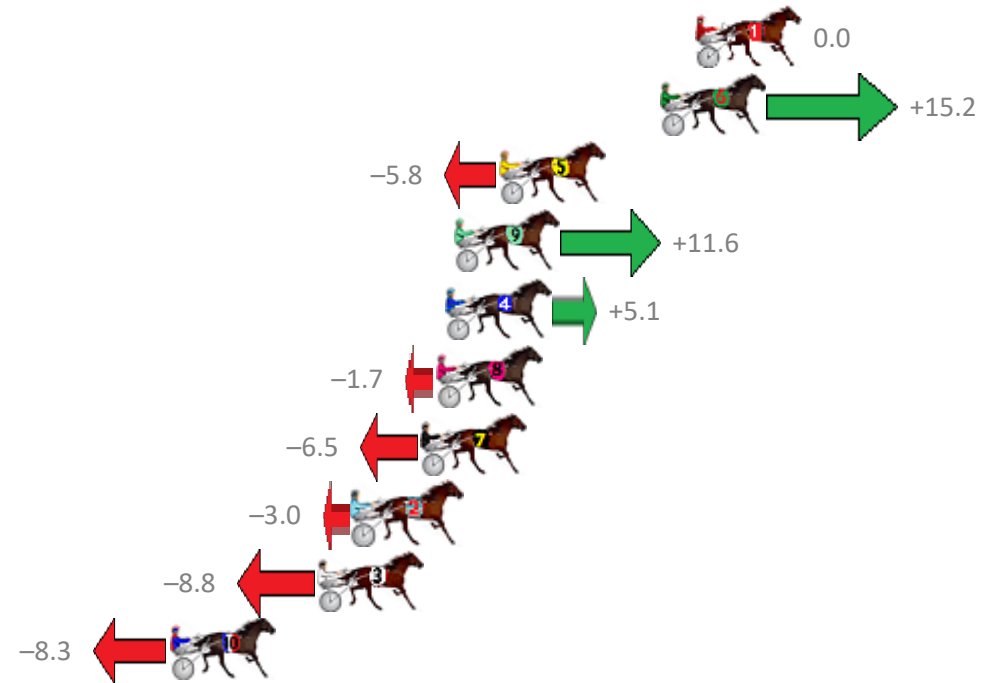

Redcliffe Race 1 Distance 2040m

Wednesday, 22 January 2020

Gross Time: 2:32.10 MileRate: 2:00.00 LeadTime: 32.60s First Qtr: 30.50s Second Qtr: 30.50s Third Qtr: 28.80s Fourth Qtr: 29.70s

No Horse	Plc	Margin	Time	800Time (W)	400 Time (W)
1 ULTIMATE AD	1	0.0m	2:32.10	58.50s (0)	29.70s (0)
6 LIFES BLACK	2	1.4m	2:32.20	57.39s (2)	29.66s (3)
5 WEE JIMMY	3	7.8m	2:32.68	58.92s (1)	30.07s (1)
9 GUPTAS CULLEN	4	9.6m	2:32.81	57.65s (2)	29.77s (2)
4 SWORD AND SHIELD	5	9.9m	2:32.84	58.13s (1)	29.59s (1)
8 RANFURLY RULZ	6	10.3m	2:32.86	58.62s (0)	29.74s (0)
7 KAAPALI	7	10.9m	2:32.91	58.98s (0)	30.11s (0)
2 MISS MIA	8	13.6m	2:33.11	58.72s (1)	30.52s (2)
3 JOANNIES GIRL	9	15.0m	2:33.21	59.14s (1)	30.28s (1)
10 BARA JAYLA	10	20.9m	2:33.65	59.11s (0)	30.18s (0)

Finish Position and metres gained from 800m

Sectionals
Powered by

Home of Australian Harness Sectionals

Get your sectionals delivered to your inbox daily

Check out www.pjdata.com.au

The Racing Queensland Board (trading as Racing Queensland) and provider are not responsible for the completeness or accuracy of any of the information contained herein, and makes no representations about its suitability for any purpose.