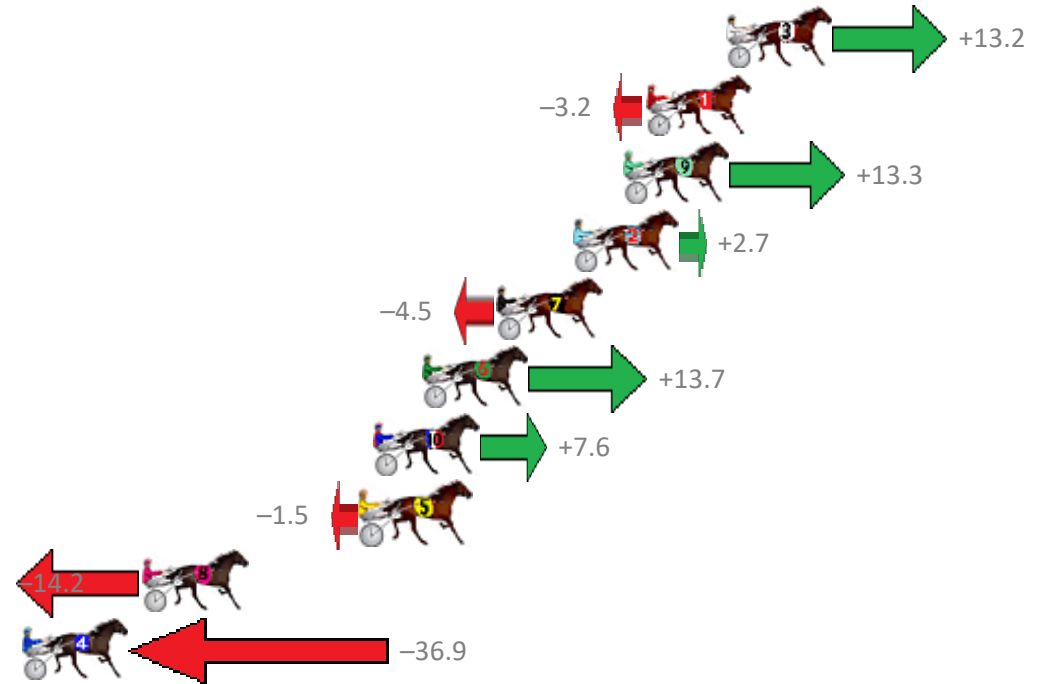

Redcliffe Race 7 Distance 1780m

Wednesday, 22 January 2020

Gross Time: 2:11.20 MileRate: 1:58.60 LeadTime: 11.10s First Qtr: 29.70s Second Qtr: 31.10s Third Qtr: 30.00s Fourth Qtr: 29.30s

No Horse	Plc	Margin	Time	800Time (W)	400 Time (W)
3 TARGARYEN HANOVER	1	0.0m	2:11.20	58.32s (1)	28.89s (2)
1 IAM THE JOKER	2	3.2m	2:11.43	59.54s (0)	29.53s (0)
9 BETTOR WATCH HIM	3	4.1m	2:11.50	58.31s (1)	28.84s (2)
2 BARA HALLEY	4	6.1m	2:11.65	59.10s (1)	29.66s (1)
7 CANDYFLOSS	5	9.1m	2:11.87	59.63s (0)	29.61s (0)
6 ZARAS HEAVEN	6	12.1m	2:12.09	58.28s (1)	29.04s (2)
10 RANCHO MAN	7	14.0m	2:12.23	58.74s (1)	29.18s (0)
5 IM TOOT	8	14.5m	2:12.26	59.41s (0)	29.51s (1)
8 PURPLE SHADES	9	23.2m	2:12.90	60.35s (0)	30.25s (0)
4 TRACES OF TARA	10	41.3m	2:14.23	62.04s (1)	31.80s (1)

Finish Position and metres gained from 800m

Sectionals
Powered by

Home of Australian Harness Sectionals

Get your sectionals delivered to your inbox daily

Check out www.pjdata.com.au

The Racing Queensland Board (trading as Racing Queensland) and provider are not responsible for the completeness or accuracy of any of the information contained herein, and makes no representations about its suitability for any purpose.