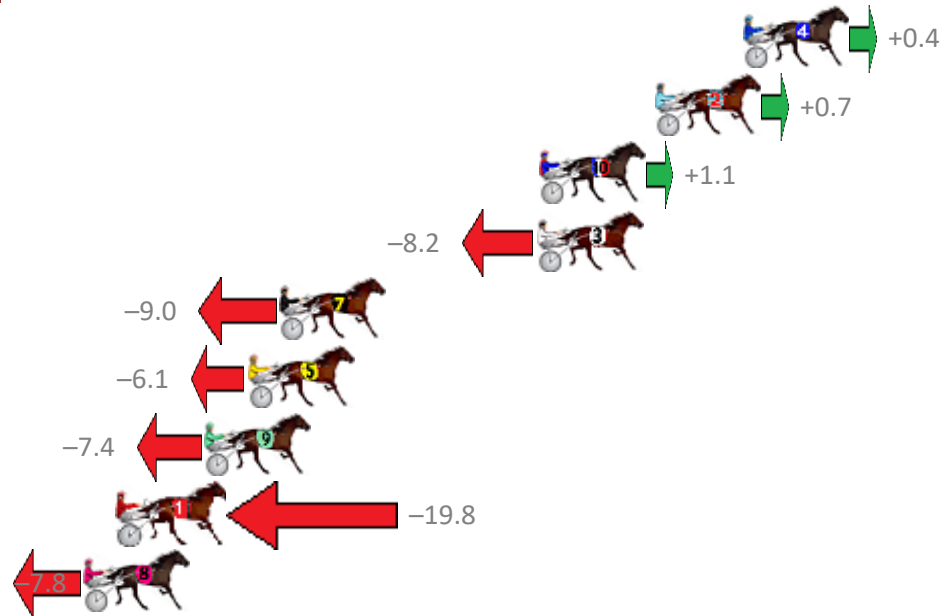

Redcliffe Race 3 Distance 1780m

Wednesday, 22 January 2020

Gross Time: 2:08.60 MileRate: 1:56.30 LeadTime: 11.20s First Qtr: 29.10s Second Qtr: 31.30s Third Qtr: 28.40s Fourth Qtr: 28.60s

No Horse	Plc	Margin	Time	800Time (W)	400 Time (W)
4 SUBTLE DELIGHT	1	0.0m	2:08.60	56.97s (1)	28.60s (1)
2 FAT KENNYS DROP	2	3.5m	2:08.85	56.95s (0)	28.44s (0)
10 MISTER HART	3	8.1m	2:09.18	56.92s (1)	28.26s (1)
3 BURMACH	4	8.2m	2:09.19	57.58s (0)	29.19s (0)
7 JACKS GAMBIT	5	18.4m	2:09.92	57.64s (0)	28.99s (0)
5 SPONDOOLEY	6	19.7m	2:10.01	57.43s (1)	28.78s (1)
9 THE GUN ROCKSTAR	7	21.4m	2:10.13	57.53s (0)	28.89s (0)
1 OUR BUSCEMI	8	24.8m	2:10.37	58.41s (1)	29.77s (1)
8 OUR PEPPERJACK	9	26.2m	2:10.47	57.56s (1)	28.96s (1)

Finish Position and metres gained from 800m

Sectionals
Powered by

Home of Australian Harness Sectionals

Get your sectionals delivered to your inbox daily

Check out www.pjdata.com.au

The Racing Queensland Board (trading as Racing Queensland) and provider are not responsible for the completeness or accuracy of any of the information contained herein, and makes no representations about its suitability for any purpose.