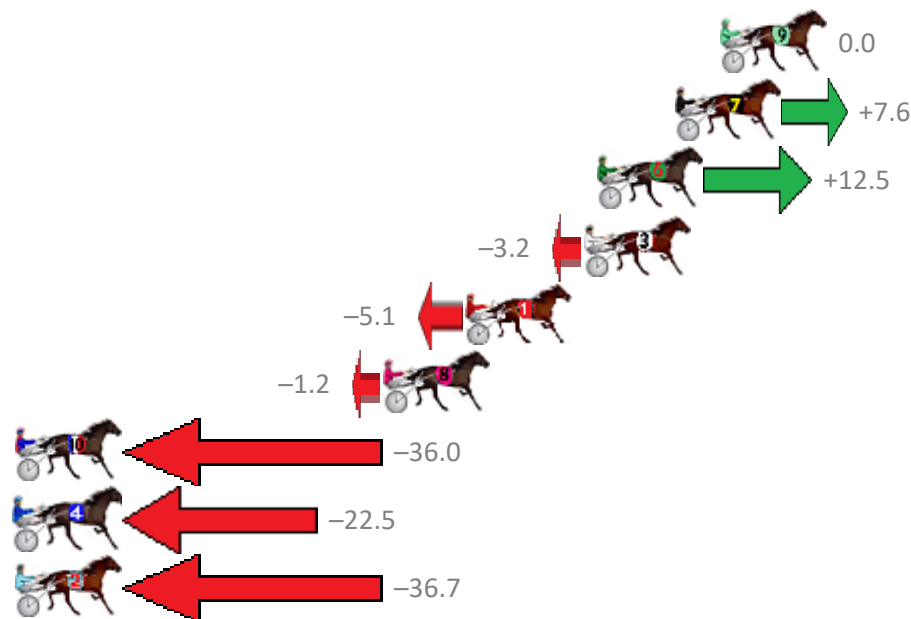

Redcliffe Race 2 Distance 1780m

Wednesday, 22 January 2020

Gross Time: 2:08.20 MileRate: 1:55.90 LeadTime: 11.60s First Qtr: 28.70s Second Qtr: 30.00s Third Qtr: 28.40s Fourth Qtr: 29.50s

No	Horse	Plc	Margin	Time	800Time (W)	400 Time (W)
9	COREY WILLIAM	1	0.0m	2:08.20	57.90s (0)	29.50s (0)
7	DONNY JONES	2	1.8m	2:08.33	57.35s (0)	29.01s (2)
6	BUMPER	3	4.9m	2:08.56	57.00s (1)	28.49s (2)
3	SPRINGFIELD SPIRIT	4	5.4m	2:08.60	58.13s (1)	29.38s (1)
1	GEST AS SMART	5	10.1m	2:08.94	58.27s (0)	29.48s (0)
8	BUCKHORN EXCHANGE	6	13.4m	2:09.19	57.99s (1)	29.38s (1)
10	PRECIOUS CULLEN	7	36.0m	2:10.85	60.51s (2)	31.71s (0)
4	SHAZAM SHANNON	8	40.7m	2:11.20	59.53s (0)	30.58s (0)
2	HINCHINBROOK	9	44.1m	2:11.45	60.56s (1)	31.04s (1)

Finish Position and metres gained from 800m

Sectionals
Powered by

Home of Australian Harness Sectionals

Get your sectionals delivered to your inbox daily

Check out www.pjdata.com.au

The Racing Queensland Board (trading as Racing Queensland) and provider are not responsible for the completeness or accuracy of any of the information contained herein, and makes no representations about its suitability for any purpose.