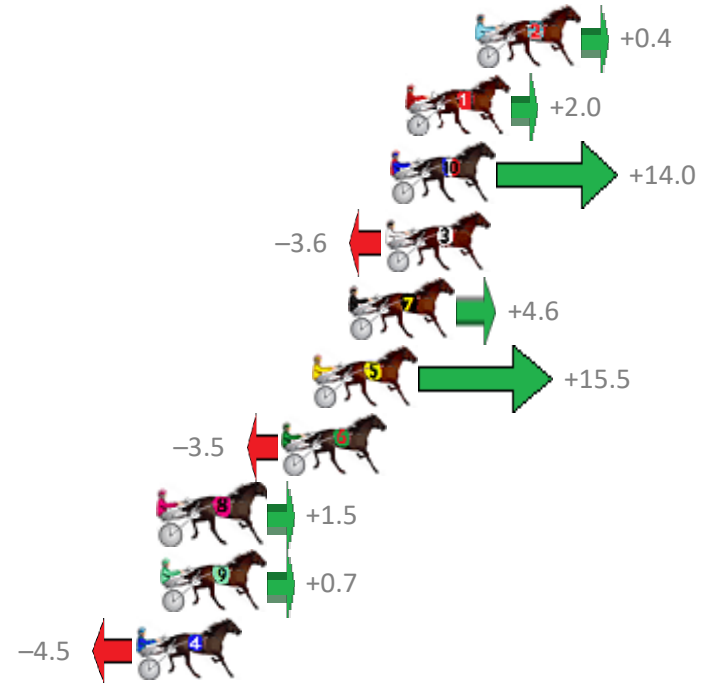

Redcliffe Race 4 Distance 1780m

Wednesday, 22 January 2020

Gross Time: 2:11.00 MileRate: 1:58.40 LeadTime: 11.30s First Qtr: 29.20s Second Qtr: 31.30s Third Qtr: 29.20s Fourth Qtr: 30.00s

No Horse	Plc	Margin	Time	800Time (W)	400 Time (W)
2 FORTES IN FIDE	1	0.0m	2:11.00	59.17s (0)	30.00s (0)
1 MERRYWOOD PEARL	2	2.8m	2:11.21	59.05s (0)	29.79s (0)
10 WAVEDANCER	3	3.4m	2:11.26	58.16s (1)	29.35s (2)
3 GUTS	4	3.6m	2:11.27	59.47s (1)	30.21s (1)
7 MO JARNEY	5	5.0m	2:11.38	58.86s (0)	29.59s (0)
5 MISTERRIODEJANEIRO	6	6.5m	2:11.49	58.05s (1)	29.27s (2)
6 RAGING INFERNO	7	7.7m	2:11.58	59.46s (1)	30.11s (1)
8 ALOT OF COST	8	12.5m	2:11.94	59.09s (0)	29.83s (0)
9 IMPETUOSO	9	12.5m	2:11.94	59.15s (1)	30.38s (2)
4 STUDLEIGH WILL	10	13.5m	2:12.01	59.53s (1)	30.19s (1)

Finish Position and metres gained from 800m

Sectionals
Powered by

Home of Australian Harness Sectionals

Get your sectionals delivered to your inbox daily

Check out www.pjdata.com.au

The Racing Queensland Board (trading as Racing Queensland) and provider are not responsible for the completeness or accuracy of any of the information contained herein, and makes no representations about its suitability for any purpose.