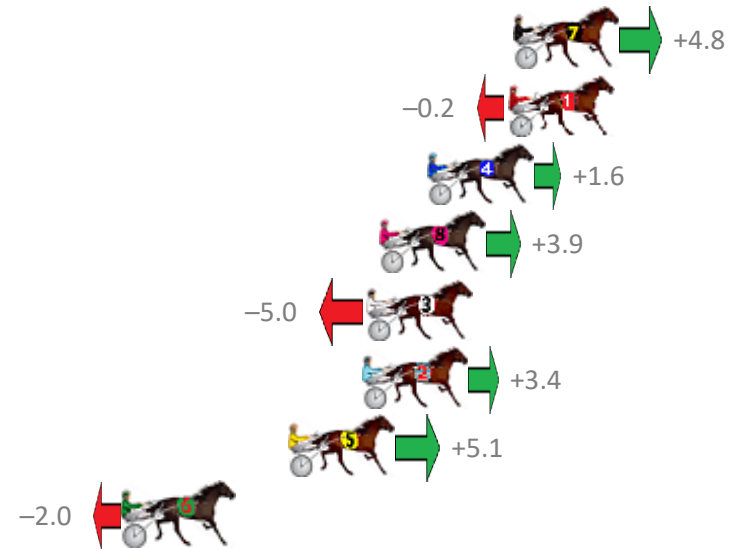

Redcliffe Race 3 Distance 1780m

Sunday, 26 April 2020

Gross Time: 2:12.70 MileRate: 1:59.90 LeadTime: 11.70s First Qtr: 31.00s Second Qtr: 32.10s Third Qtr: 29.60s Fourth Qtr: 28.30s

NoHorse	Plc	Margin	Time	800Time (W)	400 Time (W)
7 LIVE ATOM	1	0.0m	2:12.70	57.55s (0)	27.98s (0)
1 MICHAELS DESIRE	2	0.2m	2:12.71	57.91s (0)	28.31s (0)
4 SLIPPERY JADE	3	3.4m	2:12.95	57.78s (1)	28.29s (2)
8 ULTIMATE AD	4	5.3m	2:13.09	57.62s (0)	28.03s (0)
3 THE GUN ROCKSTAR	5	5.8m	2:13.13	58.26s (1)	28.68s (1)
2 MAYWYN A JUG ORTW	6	6.0m	2:13.15	57.66s (1)	28.12s (2)
5 OUR BUSCEMI	7	8.9m	2:13.36	57.53s (1)	28.03s (1)
6 OCEANS PREDATOR	8	15.4m	2:13.85	58.04s (0)	28.38s (0)

Finish Position and metres gained from 800m

Sectionals
Powered by

Home of Australian Harness Sectionals

Get your sectionals delivered to your inbox daily

Check out www.pjdata.com.au

The Racing Queensland Board (trading as Racing Queensland) and provider are not responsible for the completeness or accuracy of any of the information contained herein, and makes no representations about its suitability for any purpose.