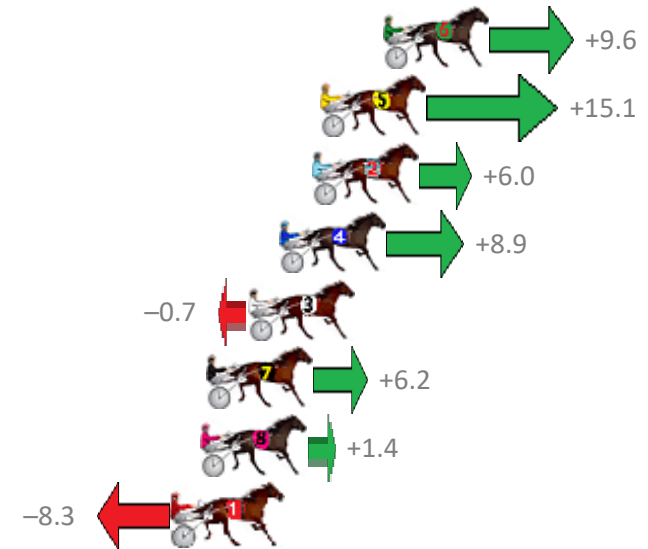

Redcliffe Race 2 Distance 1780m

Sunday, 26 April 2020

Gross Time: 2:09.90 MileRate: 1:57.40 LeadTime: 11.00s First Qtr: 29.80s Second Qtr: 30.10s Third Qtr: 29.10s Fourth Qtr: 29.90s

NoHorse	Plc	Margin	Time	800Time (W)	400 Time (W)
6 FIOKI	1	0.0m	2:09.90	58.30s (2)	29.48s (2)
5 UNASSUMING CHAMP	2	2.5m	2:10.10	57.89s (1)	29.33s (2)
2 MAJOR SCORE	3	2.8m	2:10.12	58.56s (1)	29.89s (1)
4 CIRCLE LINE	4	4.1m	2:10.22	58.35s (1)	29.60s (1)
3 THREO	5	5.3m	2:10.32	59.05s (0)	29.94s (0)
7 ONE WISE MAN	6	7.0m	2:10.45	58.55s (0)	29.47s (1)
8 COMPLY OR DIE	7	7.2m	2:10.46	58.90s (0)	29.77s (0)
1 COURAGEOUS LEO	8	8.3m	2:10.55	59.61s (0)	30.52s (0)

Finish Position and metres gained from 800m

Sectionals
Powered by

Home of Australian Harness Sectionals

Get your sectionals delivered to your inbox daily

Check out www.pjdata.com.au

The Racing Queensland Board (trading as Racing Queensland) and provider are not responsible for the completeness or accuracy of any of the information contained herein, and makes no representations about its suitability for any purpose.