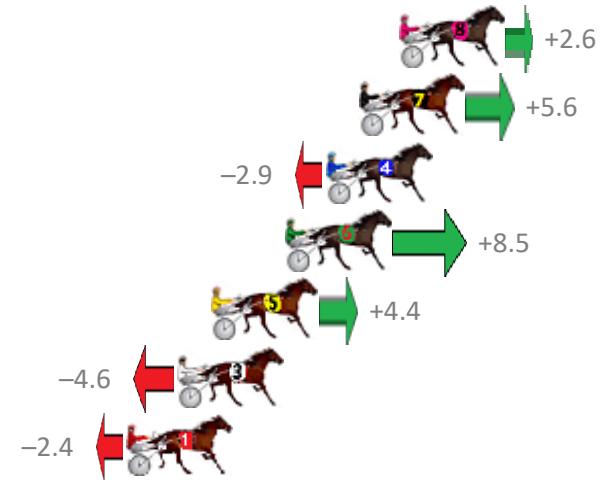

Redcliffe Race 8 Distance 1780m

Sunday, 26 April 2020

Gross Time: 2:13.30 MileRate: 2:00.50 LeadTime: 11.20s First Qtr: 31.30s Second Qtr: 32.70s Third Qtr: 28.80s Fourth Qtr: 29.30s

NoHorse	Plc	Margin	Time	800Time (W)	400 Time (W)
8 GLENEAGLE WARRIOR	1	0.0m	2:13.30	57.91s (1)	29.07s (1)
7 INCITER	2	1.6m	2:13.42	57.70s (1)	28.82s (1)
4 KWASII	3	2.9m	2:13.52	58.31s (0)	29.51s (0)
6 AROONA	4	4.5m	2:13.65	57.49s (0)	28.72s (1)
5 MEGA STAR	5	7.4m	2:13.87	57.78s (1)	29.13s (2)
3 MODERN THOUGHT	6	8.8m	2:13.98	58.43s (0)	29.61s (0)
1 GROOVY MISS ANNIE	7	10.8m	2:14.13	58.27s (0)	29.40s (0)

Finish Position and metres gained from 800m

Sectionals
Powered by

Home of Australian Harness Sectionals

Get your sectionals delivered to your inbox daily

Check out www.pjdata.com.au

The Racing Queensland Board (trading as Racing Queensland) and provider are not responsible for the completeness or accuracy of any of the information contained herein, and makes no representations about its suitability for any purpose.