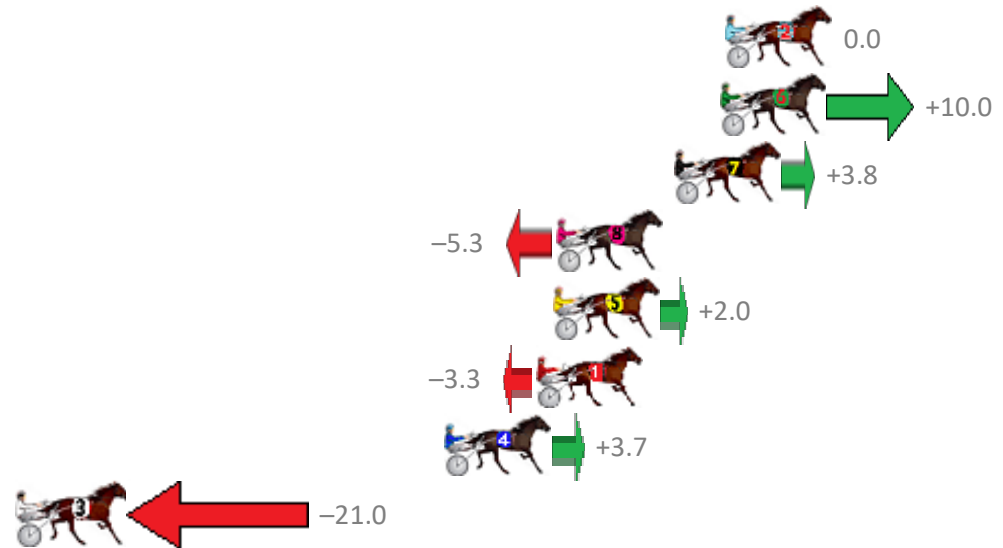

Redcliffe Race 4 Distance 2040m

Sunday, 26 April 2020

Gross Time: 2:35.40 MileRate: 2:02.60 LeadTime: 33.90s First Qtr: 32.00s Second Qtr: 32.00s Third Qtr: 28.80s Fourth Qtr: 28.70s

NoHorse	Plc	Margin	Time	800Time (W)	400 Time (W)
2 DONT CALL ME	1	0.0m	2:35.40	57.50s (0)	28.70s (0)
6 SPONDOOLEY	2	0.2m	2:35.42	56.79s (1)	27.97s (2)
7 THE WARP REACTOR	3	2.0m	2:35.55	57.23s (1)	28.43s (2)
8 RISKY BUZINESS	4	6.7m	2:35.90	57.88s (1)	28.96s (1)
5 GEST AS SMART	5	6.8m	2:35.91	57.36s (0)	28.54s (0)
1 ALSJEANSMAXSTAR	6	7.5m	2:35.97	57.74s (0)	28.94s (0)
4 WAVEDANCER	7	11.1m	2:36.24	57.24s (1)	28.41s (1)
3 ITS ALL TORQUE	8	34.6m	2:38.01	59.00s (0)	30.11s (0)

Finish Position and metres gained from 800m

Sectionals
Powered by

Home of Australian Harness Sectionals

Get your sectionals delivered to your inbox daily

Check out www.pjdata.com.au

The Racing Queensland Board (trading as Racing Queensland) and provider are not responsible for the completeness or accuracy of any of the information contained herein, and makes no representations about its suitability for any purpose.