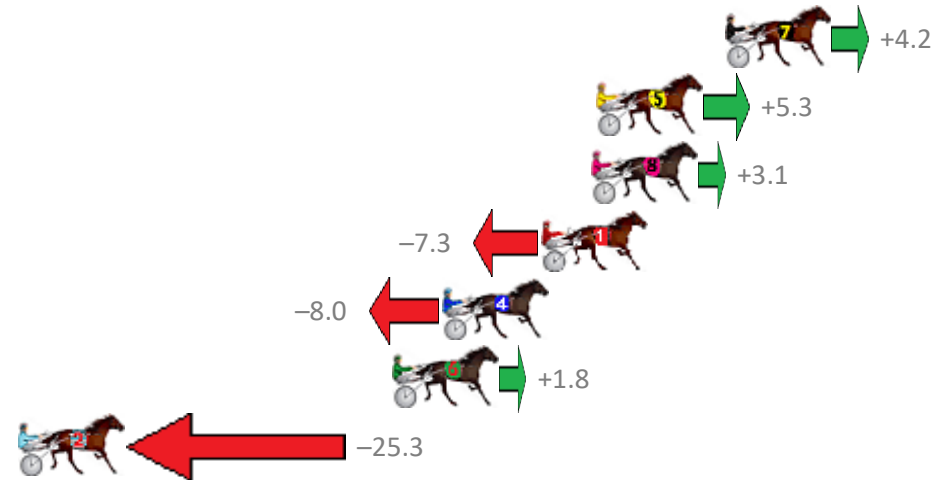

Redcliffe Race 1 Distance 2040m

Sunday, 26 April 2020

Gross Time: 2:31.40 MileRate: 1:59.40 LeadTime: 31.80s First Qtr: 31.30s Second Qtr: 30.70s Third Qtr: 28.30s Fourth Qtr: 29.30s

NoHorse	Plc	Margin	Time	800Time (W)	400 Time (W)
7 ALWAYS AT NIGHT	1	0.0m	2:31.40	57.30s (0)	28.98s (0)
5 TEARAWAY DIAMOND	2	5.1m	2:31.79	57.22s (2)	29.31s (2)
8 ROCKNROLL PROMISE	3	5.3m	2:31.81	57.38s (0)	29.03s (0)
1 MAYWYN NO REGRETS	4	7.3m	2:31.96	58.12s (0)	29.83s (0)
4 BARA JAYLA	5	11.2m	2:32.26	58.17s (1)	30.01s (1)
6 DONNY JONES	6	13.2m	2:32.41	57.47s (2)	29.49s (2)
2 MERRYWOOD PEARL	7	33.1m	2:33.94	59.41s (1)	30.95s (1)

Finish Position and metres gained from 800m

Sectionals
Powered by

Home of Australian Harness Sectionals

Get your sectionals delivered to your inbox daily

Check out www.pjdata.com.au

The Racing Queensland Board (trading as Racing Queensland) and provider are not responsible for the completeness or accuracy of any of the information contained herein, and makes no representations about its suitability for any purpose.