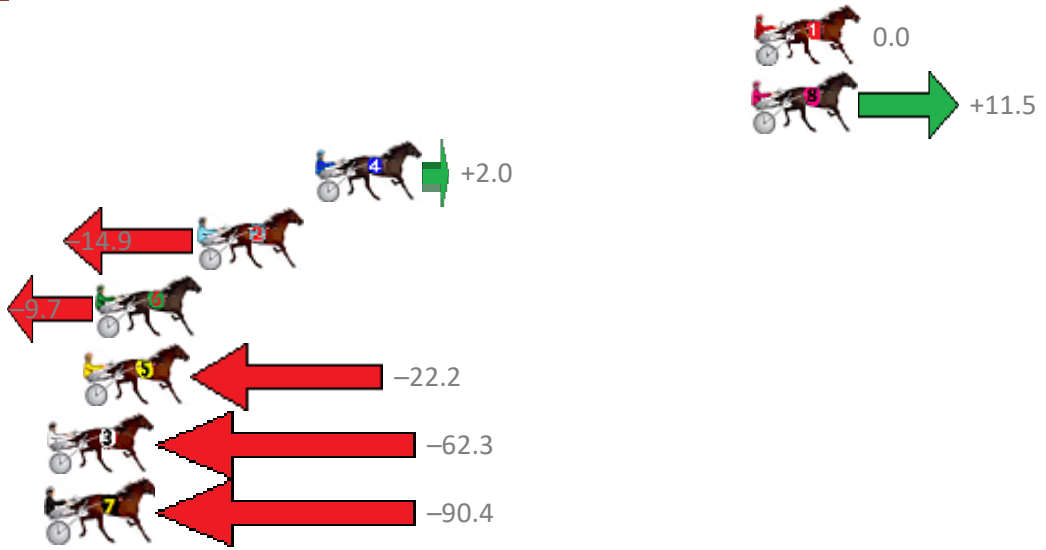

Redcliffe Race 9 Distance 1780m

Sunday, 26 April 2020

Gross Time: 2:11.00 MileRate: 1:58.40 LeadTime: 11.50s First Qtr: 28.80s Second Qtr: 30.20s Third Qtr: 29.20s Fourth Qtr: 31.30s

NoHorse	Plc	Margin	Time	800Time (W)	400 Time (W)
1 PERFECT FEELING	1	0.0m	2:11.00	60.50s (0)	31.30s (0)
8 CHUMP CHOP	2	0.1m	2:11.01	59.64s (1)	30.48s (1)
4 SOMEWHEREINHEAVEN	3	17.4m	2:12.42	60.35s (0)	30.99s (2)
2 CHEYENNE AUTUMN	4	22.1m	2:12.81	61.62s (1)	31.93s (0)
6 BERTILS DELIGHT	5	26.1m	2:13.14	61.23s (1)	31.77s (0)
5 LIVING FREE	6	26.6m	2:13.18	62.17s (0)	32.98s (0)
3 PEGGY STARDUST	7	65.3m	2:16.34	65.19s (1)	35.01s (1)
7 EXHILARATING	8	104.8m	2:19.57	67.30s (0)	37.07s (0)

Finish Position and metres gained from 800m

Sectionals
Powered by

Home of Australian Harness Sectionals

Get your sectionals delivered to your inbox daily

Check out www.pjdata.com.au

The Racing Queensland Board (trading as Racing Queensland) and provider are not responsible for the completeness or accuracy of any of the information contained herein, and makes no representations about its suitability for any purpose.