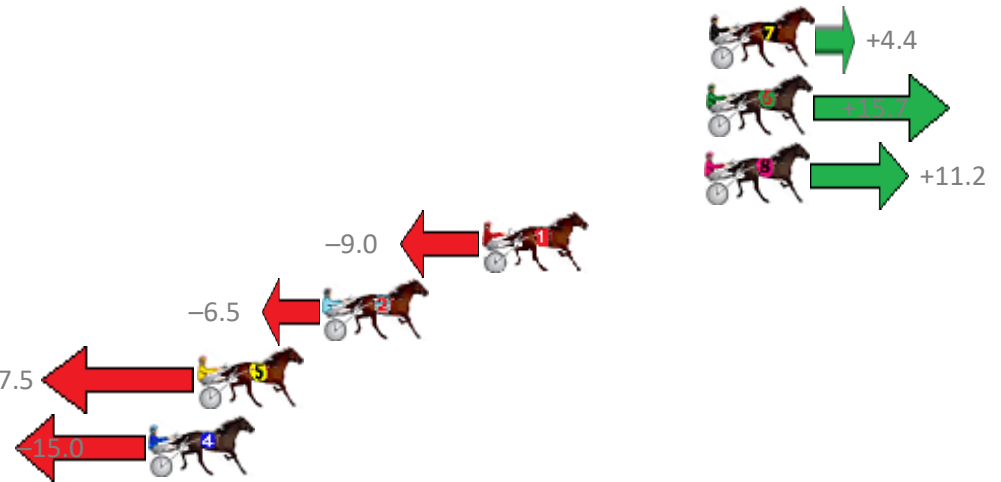

Redcliffe Race 7 Distance 1780m

Sunday, 26 April 2020

Gross Time: 2:12.20 MileRate: 1:59.50 LeadTime: 11.50s First Qtr: 30.00s Second Qtr: 31.30s Third Qtr: 29.70s Fourth Qtr: 29.70s

NoHorse	Plc	Margin	Time	800Time (W)	400 Time (W)
7 MISS GIULIETTA	1	0.0m	2:12.20	59.08s (0)	29.38s (0)
6 SHADYS DELIGHT	2	0.1m	2:12.21	58.24s (1)	28.76s (3)
8 HAVING THE FAITH	3	0.2m	2:12.22	58.57s (1)	29.11s (3)
1 IM ISABELLA	4	9.0m	2:12.90	60.06s (0)	30.36s (0)
2 WILLSINTOWN	5	15.3m	2:13.39	59.88s (0)	30.27s (1)
5 BELLA BLONDIE	6	20.3m	2:13.78	60.69s (1)	31.08s (1)
4 DOOLITTLE DANDY	7	22.2m	2:13.93	60.51s (1)	31.00s (2)

Finish Position and metres gained from 800m

Sectionals
Powered by

Home of Australian Harness Sectionals

Get your sectionals delivered to your inbox daily

Check out www.pjdata.com.au

The Racing Queensland Board (trading as Racing Queensland) and provider are not responsible for the completeness or accuracy of any of the information contained herein, and makes no representations about its suitability for any purpose.