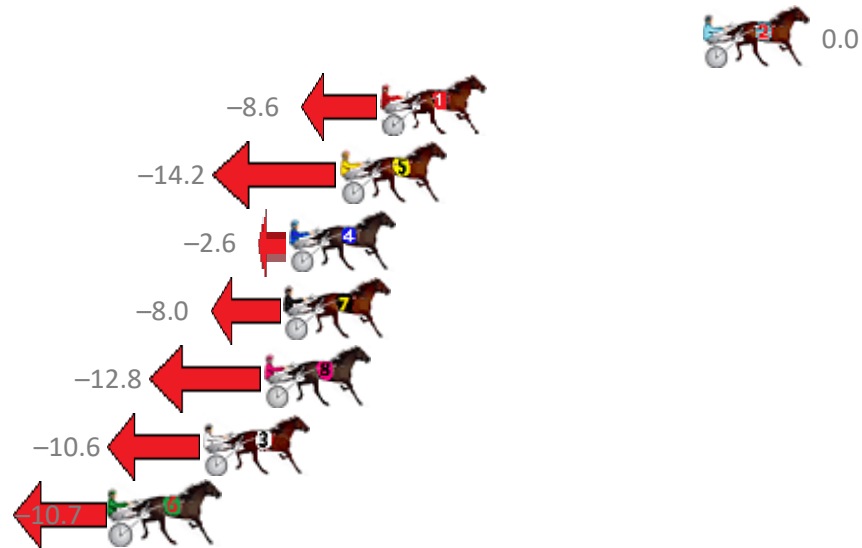

Redcliffe Race 6 Distance 2040m

Sunday, 26 April 2020

Gross Time: 2:33.50 MileRate: 2:01.10 LeadTime: 32.80s First Qtr: 31.40s Second Qtr: 32.00s Third Qtr: 28.90s Fourth Qtr: 28.40s

NoHorse	Plc	Margin	Time	800Time (W)	400 Time (W)
2 THE CASUAL GOOSE	1	0.0m	2:33.50	57.30s (0)	28.40s (0)
1 JIMMY NGA	2	12.8m	2:34.45	57.91s (0)	28.98s (0)
5 PACIFIC COIN	3	14.4m	2:34.57	58.31s (1)	29.30s (1)
4 UNDERTHEKILT	4	16.4m	2:34.72	57.49s (1)	28.40s (2)
7 WILLS	5	16.6m	2:34.74	57.87s (0)	28.92s (0)
8 JACKS GAMBIT	6	17.4m	2:34.80	58.21s (1)	29.15s (1)
3 COUNTRY RUN	7	19.8m	2:34.98	58.05s (1)	28.94s (1)
6 SHEZ GOT BLING	8	23.5m	2:35.25	58.06s (0)	29.07s (0)

Finish Position and metres gained from 800m

Sectionals
Powered by

Home of Australian Harness Sectionals

Get your sectionals delivered to your inbox daily

Check out www.pjdata.com.au

The Racing Queensland Board (trading as Racing Queensland) and provider are not responsible for the completeness or accuracy of any of the information contained herein, and makes no representations about its suitability for any purpose.