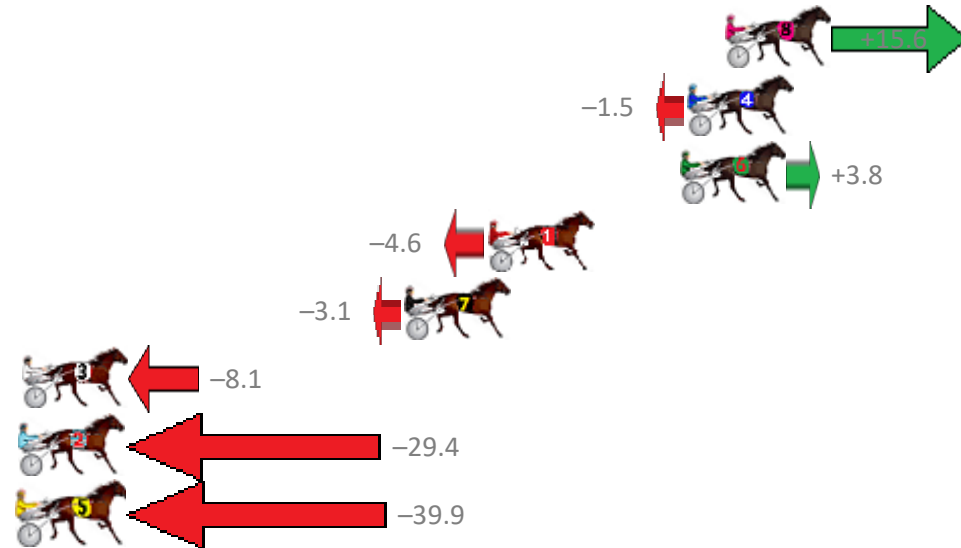

Redcliffe Race 5 Distance 1780m

Sunday, 26 April 2020

Gross Time: 2:11.30 MileRate: 1:58.70 LeadTime: 11.60s First Qtr: 29.70s Second Qtr: 30.60s Third Qtr: 29.70s Fourth Qtr: 29.70s

NoHorse	Plc	Margin	Time	800Time (W)	400 Time (W)
8 PATCHWORK JET	1	0.0m	2:11.30	58.25s (1)	28.92s (2)
4 ALL GOOD WALLY	2	1.5m	2:11.42	59.51s (0)	29.81s (0)
6 STORM GILBERT	3	1.8m	2:11.44	59.12s (1)	29.67s (2)
1 BLACKJEWEL	4	9.4m	2:12.03	59.74s (0)	30.00s (0)
7 A BETTER CHANCE	5	12.7m	2:12.29	59.63s (0)	29.86s (0)
3 PRIVATE JUJON	6	27.9m	2:13.47	60.00s (1)	30.59s (2)
2 MAYWYNS HONEY	7	40.4m	2:14.44	61.57s (1)	31.94s (1)
5 WILD ABOUT TOWN	8	41.1m	2:14.50	62.35s (1)	32.38s (1)

Finish Position and metres gained from 800m

Sectionals
Powered by

Home of Australian Harness Sectionals

Get your sectionals delivered to your inbox daily

Check out www.pjdata.com.au

The Racing Queensland Board (trading as Racing Queensland) and provider are not responsible for the completeness or accuracy of any of the information contained herein, and makes no representations about its suitability for any purpose.