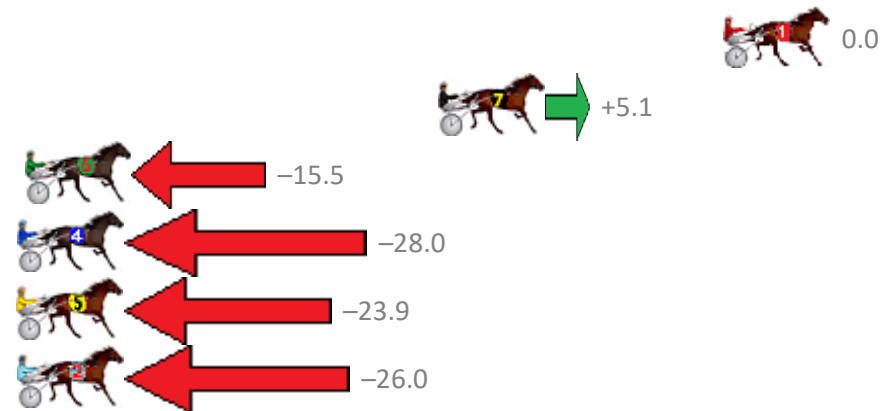

Albion Park Race 8 Distance 2138m

Friday, 12 June 2020

Gross Time: 2:37.40 MileRate: 1:58.50 LeadTime: 39.50s First Qtr: 31.30s Second Qtr: 30.80s Third Qtr: 28.20s Fourth Qtr: 27.60s

NoHorse	Plc	Margin	Time	800Time (W)	400 Time (W)
1 GOOD AS IT GETS	1	0.0m	2:37.40	55.80s (0)	27.60s (0)
7 HAVING THE FAITH	2	11.3m	2:38.22	55.45s (1)	27.99s (1)
6 ELIZABETHAN ERA	3	27.7m	2:39.41	56.88s (1)	28.36s (2)
4 ALBION ARK	4	30.8m	2:39.64	57.74s (1)	29.26s (0)
5 THE RAGNBONE MAN	5	31.3m	2:39.67	57.46s (1)	28.88s (1)
2 LAZY BLAZE	6	31.4m	2:39.68	57.60s (0)	28.81s (0)

Finish Position and metres gained from 800m

Sectionals
Powered by

Home of Australian Harness Sectionals

Get your sectionals delivered to your inbox daily

Check out www.pjdata.com.au

The Racing Queensland Board (trading as Racing Queensland) and provider are not responsible for the completeness or accuracy of any of the information contained herein, and makes no representations about its suitability for any purpose.