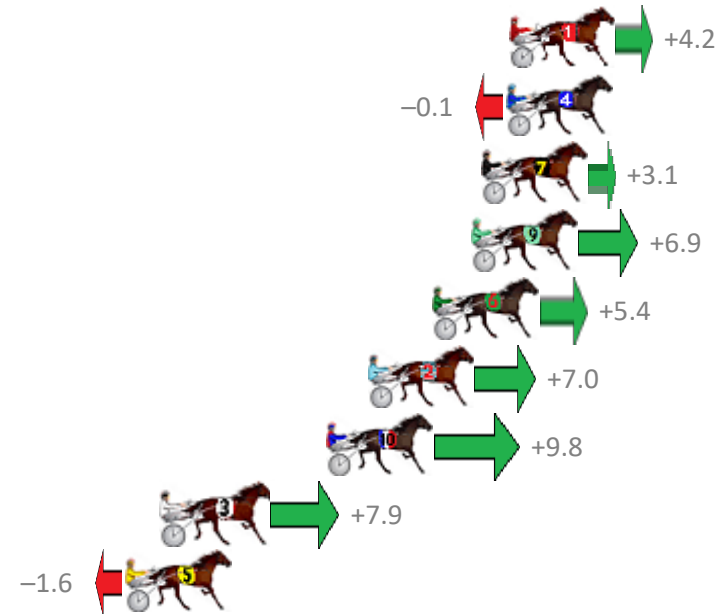

Albion Park Race 1 Distance 1660m

Friday, 12 June 2020

Gross Time: 1:57.20 MileRate: 1:53.70 LeadTime: 3.40s First Qtr: 27.50s Second Qtr: 30.60s Third Qtr: 27.70s Fourth Qtr: 28.00s

NoHorse	Plc	Margin	Time	800Time (W)	400 Time (W)
1 MONTANA CHIEF	1	0.0m	1:57.20	55.41s (0)	27.68s (0)
4 KILLARA KAOS	2	0.1m	1:57.21	55.71s (0)	28.01s (0)
7 SLICE OF HEAVEN	3	1.1m	1:57.28	55.49s (1)	27.88s (1)
9 COMPLY OR DIE	4	1.5m	1:57.31	55.22s (0)	27.48s (0)
6 EH EF EL	5	3.0m	1:57.42	55.33s (1)	27.69s (1)
2 HOT ROD HEAVEN	6	5.6m	1:57.61	55.22s (1)	27.55s (1)
10 WATTLEBANK FLYER	7	7.2m	1:57.73	55.02s (1)	27.57s (2)
3 THREO	8	13.7m	1:58.21	55.15s (1)	27.71s (2)
5 GASMONKEY	9	15.2m	1:58.32	55.81s (0)	27.94s (0)

Finish Position and metres gained from 800m

Sectionals
Powered by

Home of Australian Harness Sectionals

Get your sectionals delivered to your inbox daily

Check out www.pjdata.com.au

The Racing Queensland Board (trading as Racing Queensland) and provider are not responsible for the completeness or accuracy of any of the information contained herein, and makes no representations about its suitability for any purpose.