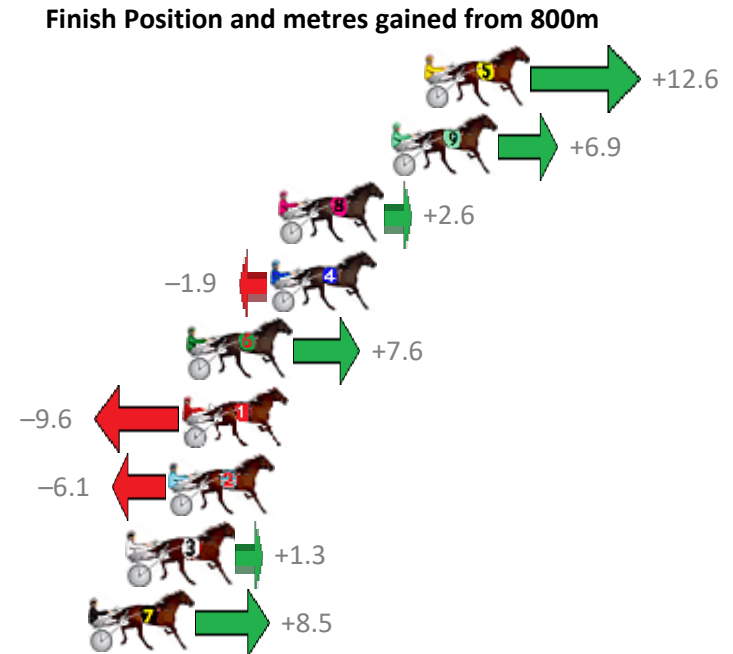

Albion Park Race 4 Distance 1660m

Friday, 12 June 2020

Gross Time: 2:00.60 MileRate: 1:56.90 LeadTime: 3.40s First Qtr: 28.20s Second Qtr: 30.80s Third Qtr: 29.30s Fourth Qtr: 28.90s

NoHorse	Plc	Margin	Time	800Time (W)	400 Time (W)
5 ELZBOY	1	0.0m	2:00.60	57.29s (1)	27.98s (2)
9 BLUE SHARD	2	1.3m	2:00.70	57.70s (1)	28.39s (2)
8 SOMEBEACHSOMEGIFT	3	5.8m	2:01.04	58.01s (0)	28.66s (0)
4 NAUGHTYINHEAVEN	4	6.1m	2:01.06	58.34s (0)	29.01s (0)
6 BELLA GODIVA	5	9.4m	2:01.31	57.65s (1)	28.33s (2)
1 GLENCOE REIGN	6	9.6m	2:01.33	58.89s (0)	29.59s (0)
2 MANOFLISA	7	10.1m	2:01.37	58.64s (1)	29.28s (1)
3 DARTESIAN	8	11.7m	2:01.49	58.11s (0)	28.76s (0)
7 THANKHEAVNFORGIRLS	9	13.3m	2:01.61	57.59s (1)	28.30s (1)

Sectionals
Powered by

Home of Australian Harness Sectionals

Get your sectionals delivered to your inbox daily

Check out www.pjdata.com.au

The Racing Queensland Board (trading as Racing Queensland) and provider are not responsible for the completeness or accuracy of any of the information contained herein, and makes no representations about its suitability for any purpose.