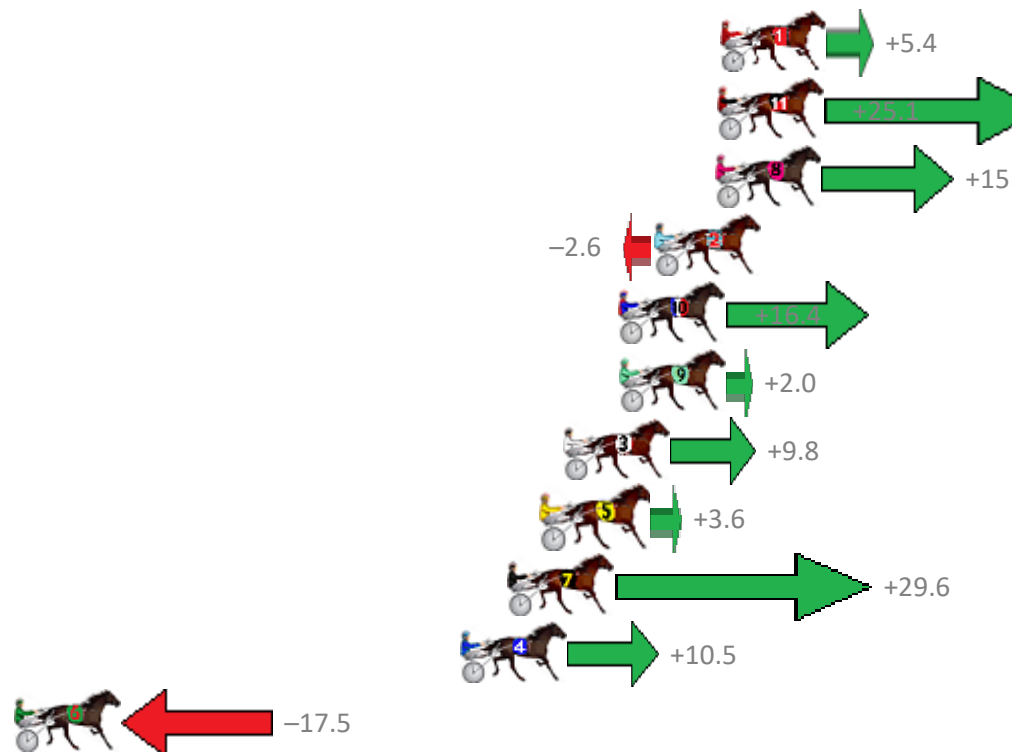

Albion Park Race 7 Distance 2138m

Friday, 12 June 2020

Gross Time: 2:45.20 MileRate: 2:04.40 LeadTime: 41.90s First Qtr: 32.00s Second Qtr: 30.60s Third Qtr: 30.20s Fourth Qtr: 30.50s

NoHorse	Plc	Margin	Time	800Time (W)	400 Time (W)
1 MYRTLE BEACH	1	0.0m	2:45.20	60.29s (0)	30.12s (0)
11 AVEROSS DON	2	0.1m	2:45.21	58.81s (1)	28.72s (1)
8 BOURBONONTHEROCK	3	0.2m	2:45.22	59.55s (1)	29.44s (1)
2 SOH TWISTED	4	2.6m	2:45.41	60.90s (0)	30.70s (0)
10 DOWN UNDER RORS	5	4.0m	2:45.52	59.46s (1)	29.35s (1)
9 THE REAPER	6	4.0m	2:45.52	60.55s (1)	30.42s (1)
3 CINKARI	7	6.2m	2:45.69	59.96s (0)	29.86s (0)
5 EL SWAVO	8	7.0m	2:45.76	60.43s (0)	30.29s (0)
7 JUST CALL ME MOLLY	9	8.4m	2:45.87	58.47s (0)	29.30s (0)
4 MAKIN GOOD	10	10.3m	2:46.02	59.91s (0)	29.79s (0)
6 DELLSUN	11	28.3m	2:47.46	62.02s (1)	31.90s (1)

Finish Position and metres gained from 800m

Sectionals
Powered by

Home of Australian Harness Sectionals

Get your sectionals delivered to your inbox daily

Check out www.pjdata.com.au

The Racing Queensland Board (trading as Racing Queensland) and provider are not responsible for the completeness or accuracy of any of the information contained herein, and makes no representations about its suitability for any purpose.