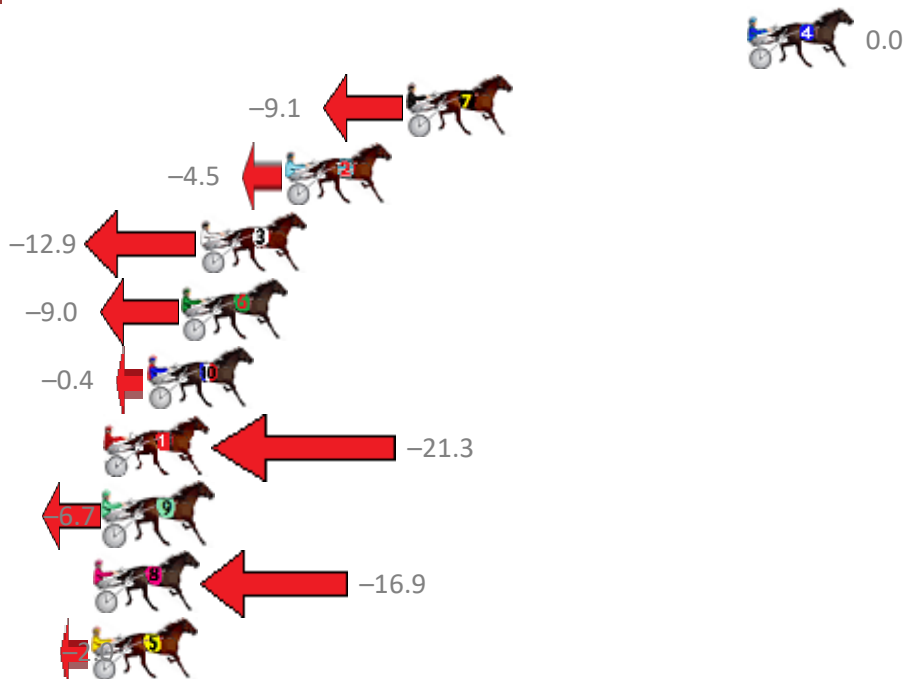

Albion Park Race 5 Distance 1660m

Friday, 12 June 2020

Gross Time: 2:00.60 MileRate: 1:56.90 LeadTime: 3.40s First Qtr: 28.80s Second Qtr: 31.50s Third Qtr: 28.70s Fourth Qtr: 28.20s

No	Horse	Plc	Margin	Time	800Time (W)	400 Time (W)
4	AWESOME OLLIE	1	0.0m	2:00.60	56.90s (0)	28.20s (0)
7	INCITER	2	13.5m	2:01.60	57.54s (1)	28.84s (1)
2	MODERNDAY FALCON	3	18.3m	2:01.96	57.22s (1)	28.91s (2)
3	ITS YOU NOT ME	4	21.7m	2:02.21	57.81s (1)	29.01s (1)
6	DOMESTIC ART	5	22.4m	2:02.26	57.54s (0)	28.55s (1)
10	ROCK THE HOUSE	6	23.8m	2:02.36	56.93s (1)	28.42s (3)
1	RAYONG PRINCESS	7	25.5m	2:02.49	58.41s (0)	29.44s (0)
9	WRITEABOUTCHELSEA	8	25.5m	2:02.49	57.37s (1)	28.98s (2)
8	LITTLEDEE	9	25.9m	2:02.52	58.10s (0)	29.15s (0)
5	BROOKESSMARTDANCE	10	26.0m	2:02.53	57.04s (2)	28.93s (3)

Finish Position and metres gained from 800m

Sectionals
Powered by

Home of Australian Harness Sectionals

Get your sectionals delivered to your inbox daily

Check out www.pjdata.com.au

The Racing Queensland Board (trading as Racing Queensland) and provider are not responsible for the completeness or accuracy of any of the information contained herein, and makes no representations about its suitability for any purpose.