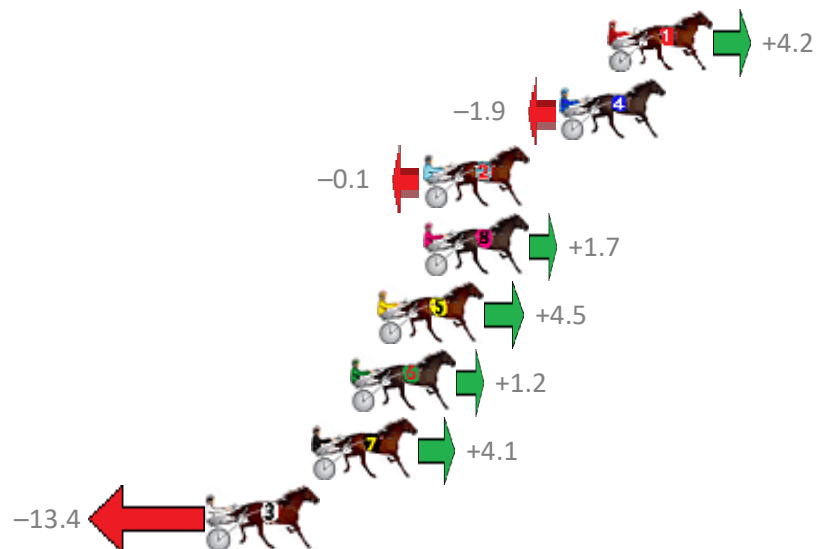

Albion Park Race 6 Distance 2138m

Friday, 12 June 2020

Gross Time: 2:35.50 MileRate: 1:57.00 LeadTime: 37.20s First Qtr: 31.10s Second Qtr: 30.60s Third Qtr: 28.70s Fourth Qtr: 27.90s

NoHorse	Plc	Margin	Time	800Time (W)	400 Time (W)
1 ROGER THAT	1	0.0m	2:35.50	56.30s (0)	27.59s (0)
4 STREET APPEAL	2	1.9m	2:35.64	56.73s (0)	28.03s (0)
2 ELMS CREEK	3	7.3m	2:36.04	56.61s (1)	27.84s (1)
8 MACHIN OUT	4	7.3m	2:36.04	56.48s (0)	27.78s (0)
5 BEACH GODDESS	5	9.1m	2:36.17	56.28s (0)	27.57s (0)
6 LUCKY UNLUCKY	6	10.2m	2:36.25	56.52s (1)	27.75s (1)
7 MAJORDOIT	7	11.7m	2:36.36	56.31s (1)	27.55s (1)
3 GOD SAKE	8	15.8m	2:36.66	57.54s (1)	28.72s (1)

Finish Position and metres gained from 800m

Sectionals
Powered by

Home of Australian Harness Sectionals

Get your sectionals delivered to your inbox daily

Check out www.pjdata.com.au

The Racing Queensland Board (trading as Racing Queensland) and provider are not responsible for the completeness or accuracy of any of the information contained herein, and makes no representations about its suitability for any purpose.