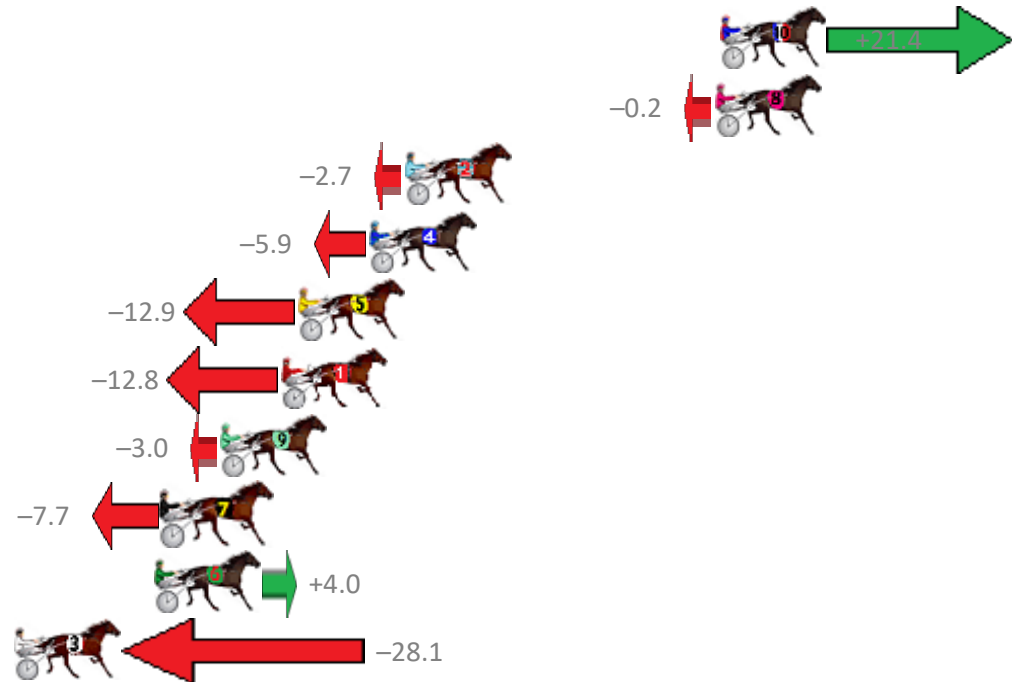

Albion Park Race 3 Distance 2138m

Friday, 12 June 2020

Gross Time: 2:34.90 MileRate: 1:56.60 LeadTime: 36.60s First Qtr: 30.50s Second Qtr: 30.80s Third Qtr: 28.90s Fourth Qtr: 28.10s

NoHorse	Plc	Margin	Time	800Time (W)	400 Time (W)
10 BOMBADIER JUJON	1	0.0m	2:34.90	55.48s (1)	27.33s (2)
8 NOTORIOUS	2	0.2m	2:34.91	57.01s (0)	28.11s (0)
2 ZARAS DANCE	3	12.5m	2:35.82	57.19s (0)	28.19s (0)
4 DE VOYAGE	4	13.9m	2:35.93	57.42s (1)	28.53s (1)
5 MONTANA LAD	5	16.7m	2:36.13	57.91s (1)	29.06s (1)
1 IAM THE JOKER	6	17.4m	2:36.19	57.91s (0)	28.85s (0)
9 SHEZ ALL STYLE	7	19.8m	2:36.36	57.21s (1)	28.32s (2)
7 LIBERAL ARDEN	8	22.1m	2:36.53	57.55s (0)	28.50s (0)
6 ZARAS ALL GOOD	9	22.4m	2:36.55	56.72s (1)	28.45s (3)
3 CAPTAIN THUNDERBOL	10	40.7m	2:37.91	58.99s (1)	30.06s (1)

Finish Position and metres gained from 800m

Sectionals
Powered by

Home of Australian Harness Sectionals

Get your sectionals delivered to your inbox daily

Check out www.pjdata.com.au

The Racing Queensland Board (trading as Racing Queensland) and provider are not responsible for the completeness or accuracy of any of the information contained herein, and makes no representations about its suitability for any purpose.