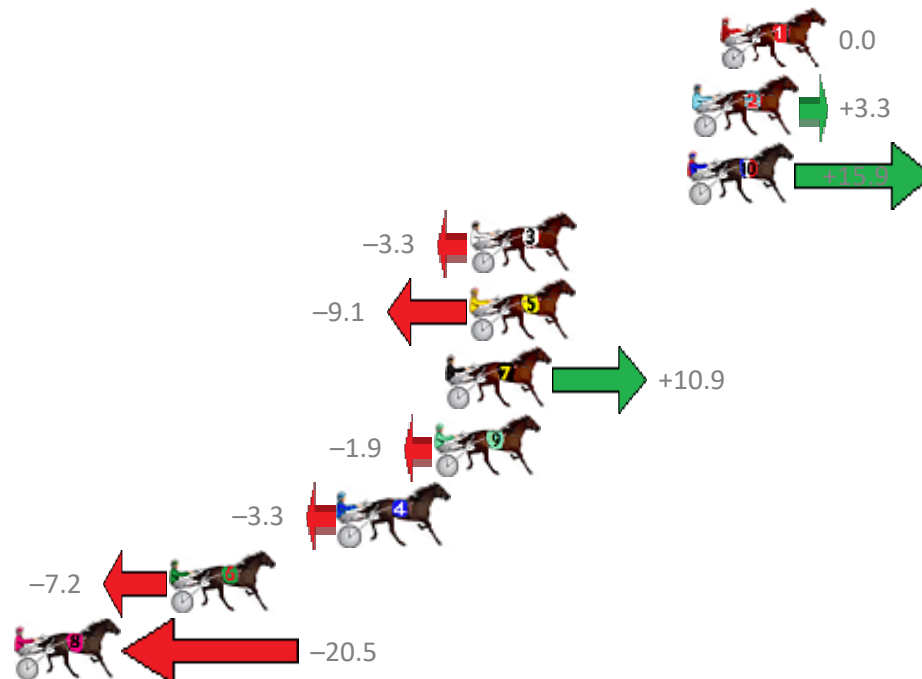

Albion Park Race 2 Distance 1660m

Friday, 12 June 2020

Gross Time: 1:57.50 MileRate: 1:53.90 LeadTime: 3.50s First Qtr: 27.00s Second Qtr: 30.40s Third Qtr: 27.60s Fourth Qtr: 29.00s

NoHorse	Plc	Margin	Time	800Time (W)	400 Time (W)
1 LIVING GRAND	1	0.0m	1:57.50	56.60s (0)	29.00s (0)
2 SPRINGFIELD SPIRIT	2	1.1m	1:57.58	56.37s (0)	28.75s (0)
10 HANDSOME HERO	3	1.3m	1:57.60	55.48s (1)	27.97s (1)
3 COOL SCOOTER	4	9.9m	1:58.25	56.83s (1)	29.22s (1)
5 AT WEST POINT	5	9.9m	1:58.25	57.24s (1)	29.53s (1)
7 HUNTAWAY	6	10.9m	1:58.33	55.83s (1)	28.36s (1)
9 ONE LAST ROLL	7	11.3m	1:58.36	56.73s (0)	29.02s (0)
4 NON PASSARE	8	15.1m	1:58.65	56.83s (1)	29.27s (1)
6 REGAL NIGHTSHADE	9	21.8m	1:59.16	57.11s (0)	29.39s (0)
8 NO CONFESSION	10	65.5m	2:02.48	58.04s (0)	30.12s (0)

Finish Position and metres gained from 800m

Sectionals
Powered by

Home of Australian Harness Sectionals

Get your sectionals delivered to your inbox daily

Check out www.pjdata.com.au

The Racing Queensland Board (trading as Racing Queensland) and provider are not responsible for the completeness or accuracy of any of the information contained herein, and makes no representations about its suitability for any purpose.