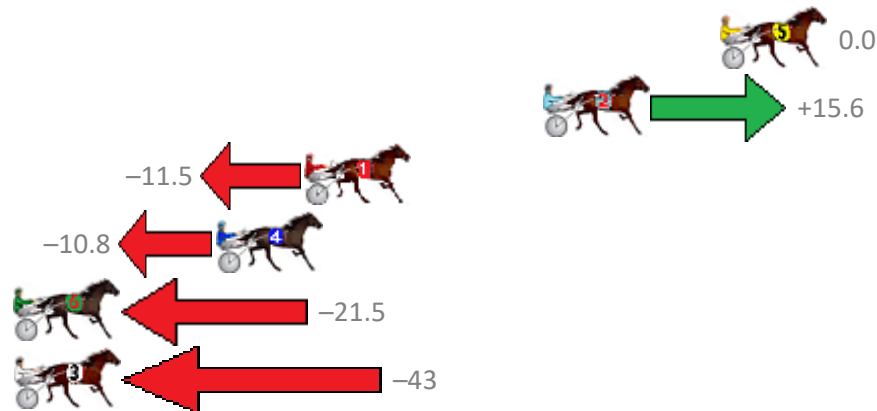

Albion Park Race 1 Distance 1628m

Tuesday, 23 June 2020

Gross Time: 2:04.60 MileRate: 2:03.20 LeadTime: 2.50s First Qtr: 30.80s Second Qtr: 30.20s Third Qtr: 31.20s Fourth Qtr: 29.90s

NoHorse	Plc	Margin	Time	800Time (W)	400 Time (W)
5 AURORA	1	0.0m	2:04.60	61.10s (0)	29.90s (0)
2 SHEGOTSASS	2	7.0m	2:05.15	59.92s (0)	29.34s (1)
1 NO LOVE ABOUT IT	3	16.5m	2:05.89	61.97s (0)	30.58s (0)
4 FIRST OFFENCE	4	20.0m	2:06.17	61.92s (0)	30.49s (0)
6 MISS MAIA	5	54.9m	2:08.90	62.73s (0)	31.38s (0)
3 INDEFENSIBLE	6	132.1m	2:14.95	64.30s (0)	31.54s (0)

Finish Position and metres gained from 800m

Sectionals
Powered by

Home of Australian Harness Sectionals

Get your sectionals delivered to your inbox daily

Check out www.pjdata.com.au

The Racing Queensland Board (trading as Racing Queensland) and provider are not responsible for the completeness or accuracy of any of the information contained herein, and makes no representations about its suitability for any purpose.