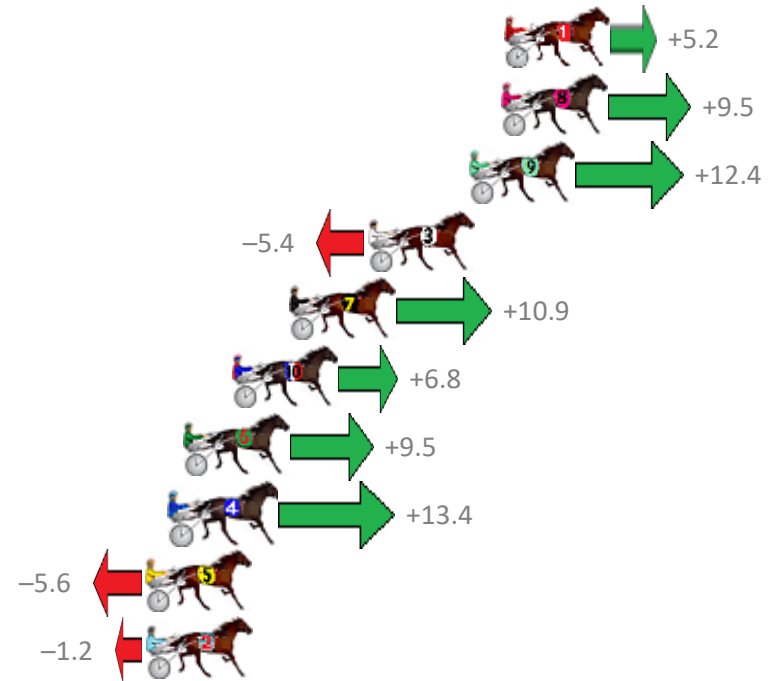

Albion Park Race 7 Distance 1660m

Tuesday, 23 June 2020

Gross Time: 1:57.30 MileRate: 1:53.70 LeadTime: 3.50s First Qtr: 28.00s Second Qtr: 28.30s Third Qtr: 28.90s Fourth Qtr: 28.60s

NoHorse	Plc	Margin	Time	800Time (W)	400 Time (W)
1 FEELINGFORAMIRACLE	1	0.0m	1:57.30	57.13s (0)	28.29s (1)
8 UNASSUMING CHAMP	2	0.1m	1:57.31	56.82s (0)	28.01s (0)
9 OUR LITTLE DIGGER	3	1.4m	1:57.41	56.61s (0)	27.80s (0)
3 COREY WILLIAM	4	5.4m	1:57.71	57.89s (0)	28.98s (0)
7 STOMPPEM	5	8.5m	1:57.94	56.72s (0)	28.01s (0)
10 FEEL THE REIGN	6	10.8m	1:58.11	57.01s (1)	28.12s (2)
6 BEAU CISHLOM	7	12.7m	1:58.25	56.82s (1)	28.21s (1)
4 PSYCHEDELIC	8	13.2m	1:58.29	56.54s (1)	27.97s (2)
5 LEXUS ON THE BEACH	9	14.2m	1:58.37	57.90s (1)	28.94s (1)
2 OUR BONDI BEACH	10	14.2m	1:58.37	57.59s (1)	28.63s (1)

Finish Position and metres gained from 800m

Sectionals
Powered by

Home of Australian Harness Sectionals

Get your sectionals delivered to your inbox daily

Check out www.pjdata.com.au

The Racing Queensland Board (trading as Racing Queensland) and provider are not responsible for the completeness or accuracy of any of the information contained herein, and makes no representations about its suitability for any purpose.