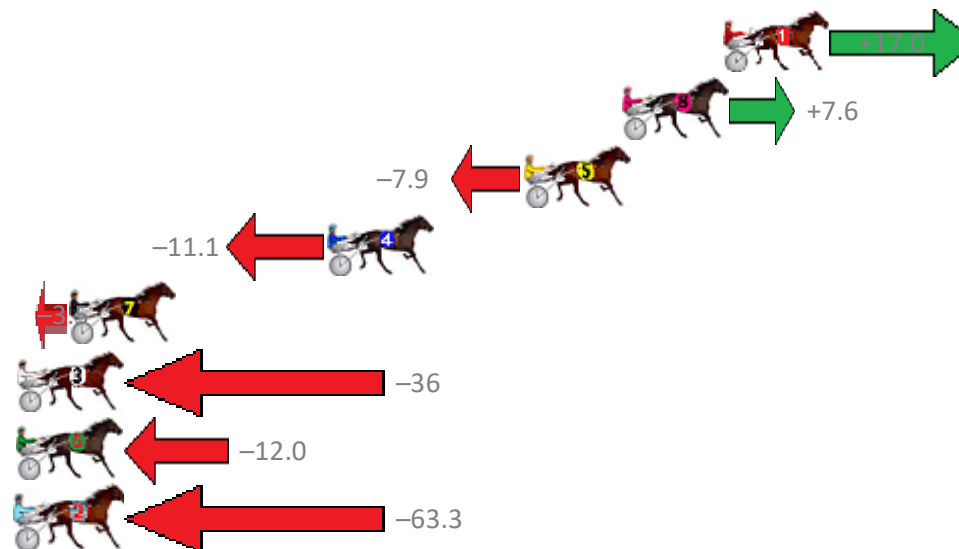

Albion Park Race 2 Distance 1628m

Tuesday, 23 June 2020

Gross Time: 2:08.30 MileRate: 2:06.80 LeadTime: 3.00s First Qtr: 33.30s Second Qtr: 30.50s Third Qtr: 31.60s Fourth Qtr: 29.90s

NoHorse	Plc	Margin	Time	800Time (W)	400 Time (W)
1 IMPERIAL POET	1	0.0m	2:08.30	60.20s (0)	29.14s (1)
8 HURRIKANE SPIRIT	2	4.0m	2:08.61	60.92s (1)	29.77s (1)
5 IGNITE	3	7.9m	2:08.92	62.10s (0)	30.49s (0)
4 DEFENSIVE GUY	4	15.7m	2:09.53	62.35s (0)	30.71s (0)
7 DEAD SET MUSCLE	5	25.9m	2:10.33	61.77s (0)	30.96s (0)
3 ALDEBARAN SELENA	6	37.0m	2:11.20	64.24s (1)	32.58s (1)
6 OKANAGAN	7	54.0m	2:12.53	62.42s (0)	31.16s (0)
2 DEE DEE DIOR	8	143.3m	2:19.52	66.34s (0)	32.38s (0)

Finish Position and metres gained from 800m

Sectionals
Powered by

Home of Australian Harness Sectionals

Get your sectionals delivered to your inbox daily

Check out www.pjdata.com.au

The Racing Queensland Board (trading as Racing Queensland) and provider are not responsible for the completeness or accuracy of any of the information contained herein, and makes no representations about its suitability for any purpose.