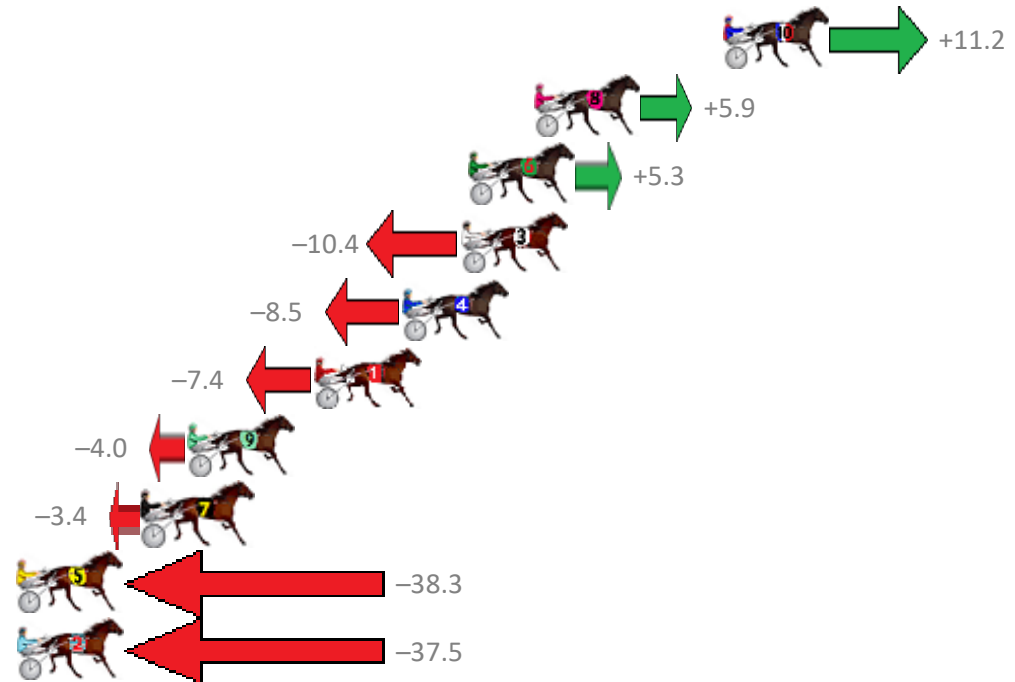

Albion Park Race 9 Distance 2138m

Tuesday, 23 June 2020

Gross Time: 2:32.60 MileRate: 1:54.90 LeadTime: 36.10s First Qtr: 29.40s Second Qtr: 29.10s Third Qtr: 28.60s Fourth Qtr: 29.40s

NoHorse	Plc	Margin	Time	800Time (W)	400 Time (W)
10 MAYWYNS BEST	1	0.0m	2:32.60	57.19s (2)	29.40s (0)
8 CASINO TOMMY	2	7.5m	2:33.18	57.57s (1)	28.91s (2)
6 CHANGE OF MIND	3	10.1m	2:33.38	57.62s (2)	29.71s (1)
3 INTRANSIT	4	10.4m	2:33.40	58.75s (0)	29.78s (0)
4 CHANTREY	5	12.7m	2:33.58	58.61s (0)	29.54s (0)
1 THREO	6	16.2m	2:33.85	58.53s (0)	29.40s (0)
9 SECRET JACK	7	21.2m	2:34.23	58.29s (0)	29.41s (0)
7 SABRAGE	8	23.0m	2:34.37	58.25s (2)	30.38s (2)
5 FIOKI	9	42.5m	2:35.88	60.76s (1)	30.97s (1)
2 YANKEE STRUTTER	10	46.1m	2:36.15	60.70s (1)	30.90s (1)

Finish Position and metres gained from 800m

Sectionals
Powered by

Home of Australian Harness Sectionals

Get your sectionals delivered to your inbox daily

Check out www.pjdata.com.au

The Racing Queensland Board (trading as Racing Queensland) and provider are not responsible for the completeness or accuracy of any of the information contained herein, and makes no representations about its suitability for any purpose.