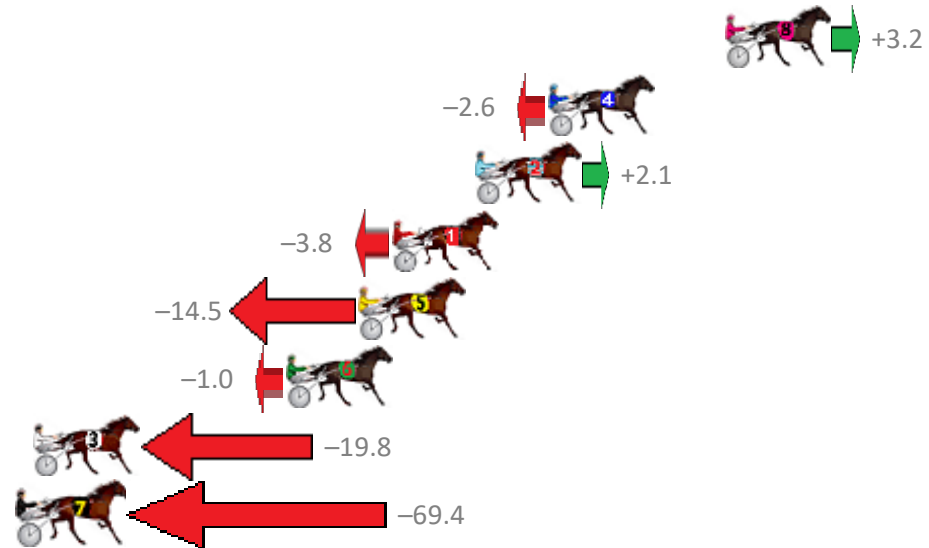

Albion Park Race 4 Distance 1660m

Tuesday, 23 June 2020

Gross Time: 2:00.80 MileRate: 1:57.10 LeadTime: 3.50s First Qtr: 28.40s Second Qtr: 30.40s Third Qtr: 30.20s Fourth Qtr: 28.30s

NoHorse	Plc	Margin	Time	800Time (W)	400 Time (W)
8 CHAMONIX	1	0.0m	2:00.80	58.27s (1)	28.16s (1)
4 TEE RAVELLING	2	7.0m	2:01.32	58.69s (0)	28.50s (0)
2 MY ULTIMATE HESTON	3	9.9m	2:01.54	58.35s (1)	28.63s (2)
1 ROYAL PRINCESS	4	13.2m	2:01.78	58.78s (0)	28.61s (0)
5 GIDUP CAPTAIN	5	14.5m	2:01.88	59.55s (0)	29.32s (0)
6 FIRE EYES	6	17.4m	2:02.09	58.57s (1)	28.38s (1)
3 CENTRAL ARK	7	27.4m	2:02.84	59.94s (1)	29.65s (1)
7 DEVILISH CHILD	8	84.0m	2:07.05	63.55s (0)	32.56s (0)

Finish Position and metres gained from 800m

Sectionals
Powered by

Home of Australian Harness Sectionals

Get your sectionals delivered to your inbox daily

Check out www.pjdata.com.au

The Racing Queensland Board (trading as Racing Queensland) and provider are not responsible for the completeness or accuracy of any of the information contained herein, and makes no representations about its suitability for any purpose.