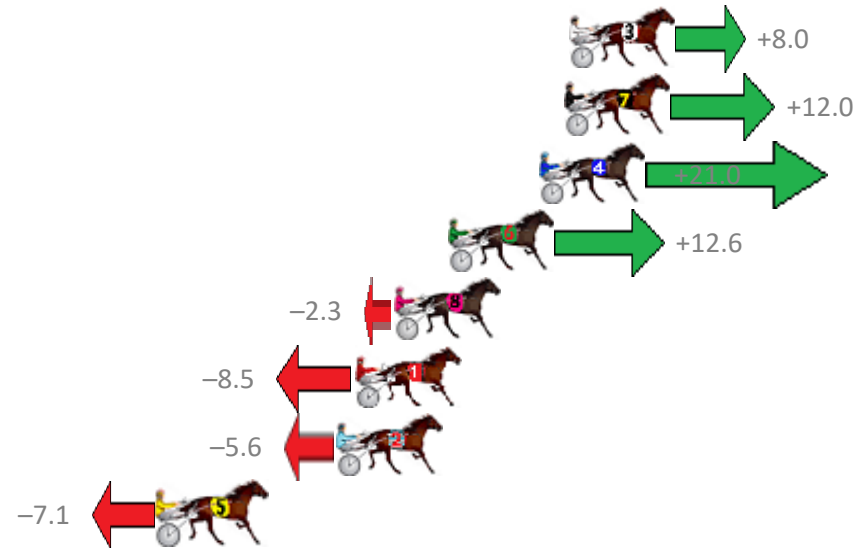

Albion Park Race 6 Distance 1660m

Tuesday, 23 June 2020

Gross Time: 2:02.10 MileRate: 1:58.40 LeadTime: 3.60s First Qtr: 28.80s Second Qtr: 30.60s Third Qtr: 30.80s Fourth Qtr: 28.30s

NoHorse	Plc	Margin	Time	800Time (W)	400 Time (W)
3 SHERBETS CHOICE	1	0.0m	2:02.10	58.51s (1)	27.88s (1)
7 NONE GRATER	2	0.2m	2:02.11	58.22s (1)	27.60s (1)
4 MY ULTIMATE CLIPPA	3	1.2m	2:02.19	57.56s (1)	27.01s (1)
6 FAST TRACKER	4	4.8m	2:02.46	58.17s (1)	27.57s (1)
8 PRINCESS CHILLA	5	6.9m	2:02.61	59.27s (0)	28.49s (0)
1 STEEVEN	6	8.5m	2:02.73	59.72s (0)	28.90s (0)
2 FORGIVE ME	7	9.2m	2:02.78	59.51s (1)	28.82s (1)
5 MONTANA MYSTIQUE	8	16.3m	2:03.31	59.62s (0)	28.81s (0)

Finish Position and metres gained from 800m

Sectionals
Powered by

Home of Australian Harness Sectionals

Get your sectionals delivered to your inbox daily

Check out www.pjdata.com.au

The Racing Queensland Board (trading as Racing Queensland) and provider are not responsible for the completeness or accuracy of any of the information contained herein, and makes no representations about its suitability for any purpose.