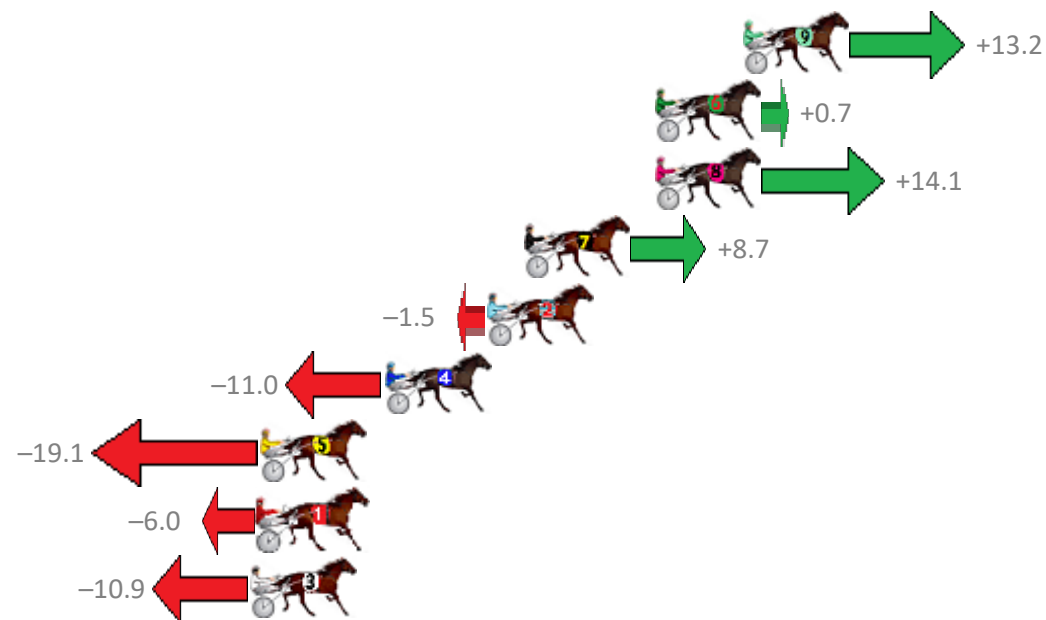

Albion Park Race 8 Distance 1660m

Tuesday, 23 June 2020

Gross Time: 2:00.50 MileRate: 1:56.80 LeadTime: 3.50s First Qtr: 27.70s Second Qtr: 30.80s Third Qtr: 29.20s Fourth Qtr: 29.30s

NoHorse	Plc	Margin	Time	800Time (W)	400 Time (W)
9 ITSMEGS	1	0.0m	2:00.50	57.54s (1)	28.86s (2)
6 BETTERTHANDIAMOND	2	3.5m	2:00.77	58.45s (0)	29.25s (0)
8 SCHEU CREEK	3	3.5m	2:00.77	57.47s (0)	28.71s (1)
7 SHEZ ALL STYLE	4	8.7m	2:01.17	57.87s (1)	29.09s (2)
2 NIFTY STUDLEIGH	5	10.1m	2:01.28	58.61s (0)	29.42s (0)
4 RISKY BUZINESS	6	14.2m	2:01.59	59.30s (1)	30.19s (1)
5 BETTERTHANSPRAYING	7	19.1m	2:01.97	59.89s (0)	30.69s (0)
1 FAVOURITEHIGHLIGHT	8	19.2m	2:01.98	58.94s (0)	29.80s (0)
3 NAUGHTYINHEAVEN	9	19.5m	2:02.00	59.29s (1)	30.21s (1)

Finish Position and metres gained from 800m

Sectionals
Powered by

Home of Australian Harness Sectionals

Get your sectionals delivered to your inbox daily

Check out www.pjdata.com.au

The Racing Queensland Board (trading as Racing Queensland) and provider are not responsible for the completeness or accuracy of any of the information contained herein, and makes no representations about its suitability for any purpose.