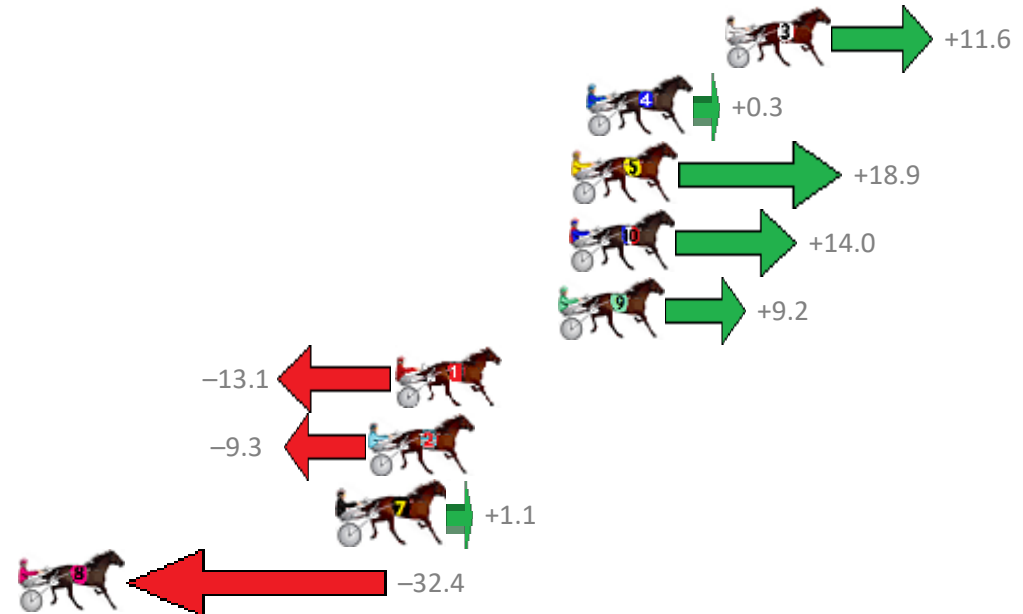

Albion Park Race 10 Distance 1660m

Tuesday, 23 June 2020

Gross Time: 1:57.60 MileRate: 1:54.00 LeadTime: 3.60s First Qtr: 28.50s Second Qtr: 29.70s Third Qtr: 27.50s Fourth Qtr: 28.30s

NoHorse	Plc	Margin	Time	800Time (W)	400 Time (W)
3 PELOSI	1	0.0m	1:57.60	55.00s (1)	27.82s (1)
4 ROCKNROLL CLASSIC	2	5.5m	1:58.01	55.78s (1)	28.59s (1)
5 B MAC C	3	6.1m	1:58.05	54.49s (1)	27.28s (1)
10 NO CONFESSION	4	6.2m	1:58.06	54.83s (1)	27.58s (1)
9 GUPTAS CULLEN	5	6.6m	1:58.09	55.16s (1)	27.93s (1)
1 TIMELESS APPEAL	6	13.1m	1:58.57	56.71s (0)	29.22s (0)
2 JUSTA DALE	7	14.1m	1:58.65	56.45s (0)	28.95s (0)
7 THATS HOW WEROLL	8	15.3m	1:58.74	55.72s (0)	27.93s (0)
8 GASMONKEY	9	44.4m	2:00.90	58.05s (0)	30.27s (0)

Finish Position and metres gained from 800m

Sectionals
Powered by

Home of Australian Harness Sectionals

Get your sectionals delivered to your inbox daily

Check out www.pjdata.com.au

The Racing Queensland Board (trading as Racing Queensland) and provider are not responsible for the completeness or accuracy of any of the information contained herein, and makes no representations about its suitability for any purpose.