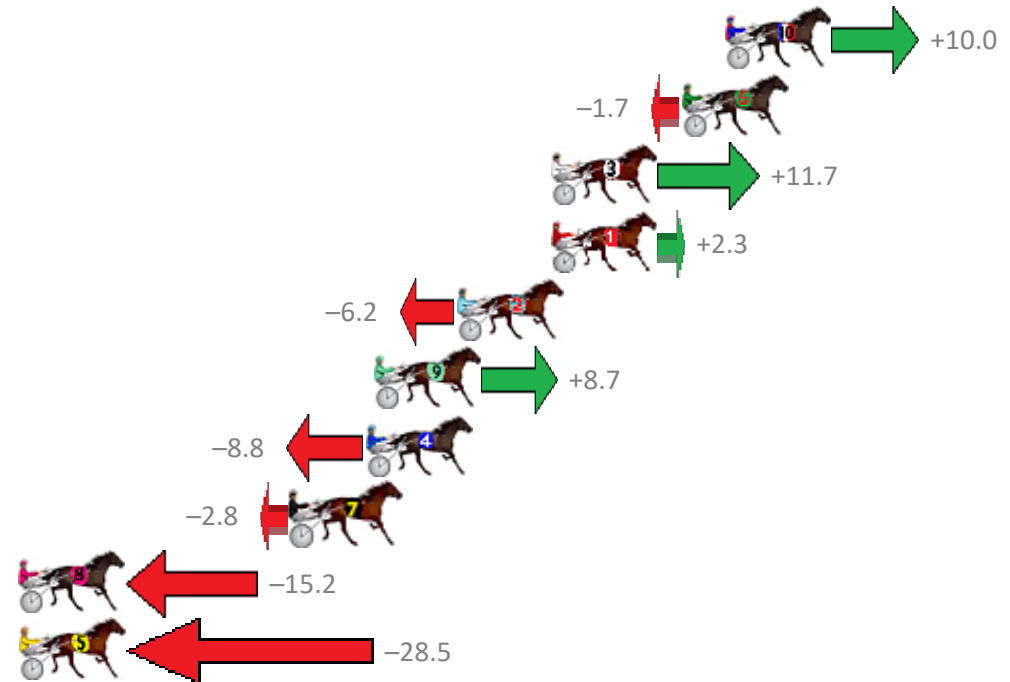

Albion Park Race 5 Distance 1660m

Tuesday, 23 June 2020

Gross Time: 1:58.80 MileRate: 1:55.10 LeadTime: 3.50s First Qtr: 28.10s Second Qtr: 28.80s Third Qtr: 29.70s Fourth Qtr: 28.70s

NoHorse	Plc	Margin	Time	800Time (W)	400 Time (W)
10 HAVING THE FAITH	1	0.0m	1:58.80	57.67s (1)	28.26s (2)
6 SOHO TSUNAMI	2	1.7m	1:58.93	58.52s (0)	28.82s (0)
3 HUGHIES SISTER	3	6.9m	1:59.32	57.55s (1)	28.14s (2)
1 BRIGHTON PRINCE	4	6.9m	1:59.32	58.23s (0)	28.51s (0)
2 THE RAGNBONE MAN	5	10.6m	1:59.60	58.85s (0)	29.13s (0)
9 ANOTHER STATEMENT	6	13.9m	1:59.85	57.77s (0)	28.64s (0)
4 GUTS	7	14.2m	1:59.87	59.04s (1)	29.01s (1)
7 CUT FROM ROCK	8	17.2m	2:00.10	58.60s (1)	29.16s (2)
8 CHROMOZONE	9	28.8m	2:00.97	59.50s (0)	29.76s (1)
5 OUR FRIEND	10	29.1m	2:00.99	60.47s (1)	30.38s (1)

Finish Position and metres gained from 800m

Sectionals
Powered by

Home of Australian Harness Sectionals

Get your sectionals delivered to your inbox daily

Check out www.pjdata.com.au

The Racing Queensland Board (trading as Racing Queensland) and provider are not responsible for the completeness or accuracy of any of the information contained herein, and makes no representations about its suitability for any purpose.