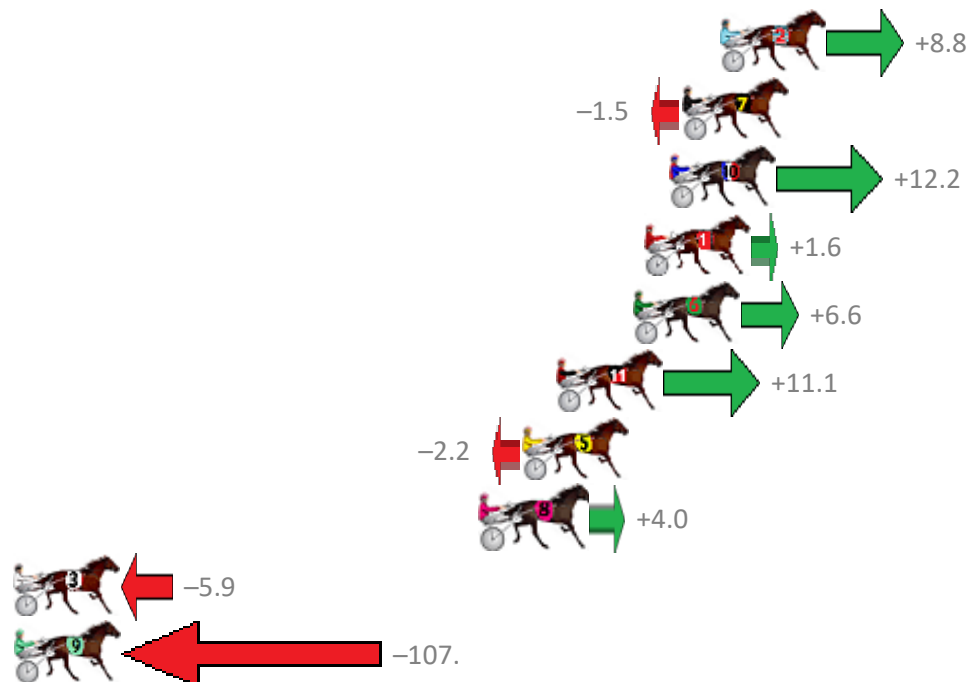

Albion Park Race 3 Distance 2138m

Tuesday, 23 June 2020

Gross Time: 2:43.40 MileRate: 2:03.00 LeadTime: 42.00s First Qtr: 32.70s Second Qtr: 30.30s Third Qtr: 29.10s Fourth Qtr: 29.30s

NoHorse	Plc	Margin	Time	800Time (W)	400 Time (W)
2 THE REAPER	1	0.0m	2:43.40	57.76s (0)	28.66s (0)
7 JANSSON	2	1.5m	2:43.52	58.51s (0)	29.41s (0)
10 IM THE COMMANDO	3	2.0m	2:43.55	57.51s (1)	29.11s (2)
1 DAY TOURER	4	3.0m	2:43.63	58.28s (0)	29.18s (0)
6 BOURBONONTHEROCK	5	3.4m	2:43.66	57.92s (1)	29.01s (1)
11 IS SOMETHINGBURNIN	6	6.5m	2:43.90	57.59s (0)	28.43s (0)
5 OPIA	7	7.8m	2:44.00	58.56s (1)	29.71s (1)
8 AVEROSS DON	8	9.4m	2:44.12	58.11s (0)	28.95s (1)
3 KAPAI	9	32.1m	2:45.87	58.83s (1)	29.79s (0)
9 DEFENCE GOT JUMPED	10	126.9m	2:53.15	66.17s (1)	35.76s (1)

Finish Position and metres gained from 800m

Sectionals
Powered by

Home of Australian Harness Sectionals

Get your sectionals delivered to your inbox daily

Check out www.pjdata.com.au

The Racing Queensland Board (trading as Racing Queensland) and provider are not responsible for the completeness or accuracy of any of the information contained herein, and makes no representations about its suitability for any purpose.