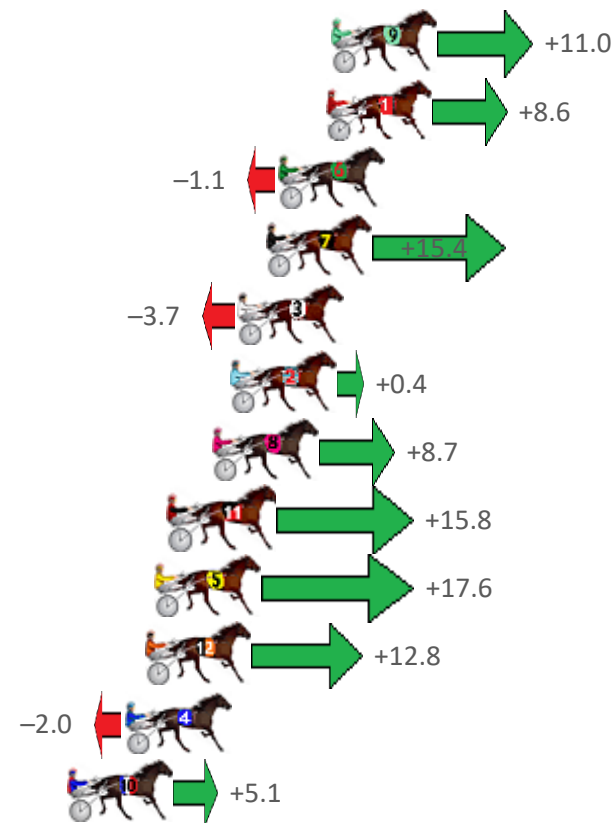

Albion Park Race 7 Distance 2138m

Friday, 24 July 2020

Gross Time: 2:33.80 MileRate: 1:55.80 LeadTime: 36.70s First Qtr: 30.00s Second Qtr: 29.80s Third Qtr: 28.00s Fourth Qtr: 29.30s

No Horse	Plc	Margin	Time	800Time (W)	400 Time (W)
9 COMMODORE JUJON	1	0.0m	2:33.80	56.52s (1)	28.99s (2)
1 MAKE MINE JOE	2	0.2m	2:33.82	56.69s (0)	28.64s (1)
6 ROCKNROLL CLASSIC	3	2.1m	2:33.96	57.38s (1)	29.45s (1)
7 ALE ALE KAI	4	2.6m	2:34.00	56.20s (0)	28.47s (0)
3 JUST DEAL IT	5	3.7m	2:34.08	57.56s (0)	29.54s (0)
2 RECIPE FOR DREAMING	6	4.0m	2:34.11	57.27s (0)	29.21s (0)
8 LIFES A JUNGLE	7	4.7m	2:34.16	56.68s (0)	28.94s (0)
11 GOTTA MOMENT	8	6.4m	2:34.29	56.17s (0)	28.73s (1)
5 HURRICANE ROY	9	7.0m	2:34.34	56.05s (1)	28.82s (3)
12 DATTITUDE	10	7.4m	2:34.37	56.39s (1)	29.17s (2)
4 LA PLAYER	11	8.2m	2:34.43	57.44s (1)	29.55s (1)
10 NEWPORT DREAMZ	12	10.5m	2:34.61	56.94s (1)	28.80s (2)

Finish Position and metres gained from 800m

Sectionals
Powered by

Home of Australian Harness Sectionals

Get your sectionals delivered to your inbox daily

Check out www.pjdata.com.au

The Racing Queensland Board (trading as Racing Queensland) and provider are not responsible for the completeness or accuracy of any of the information contained herein, and makes no representations about its suitability for any purpose.