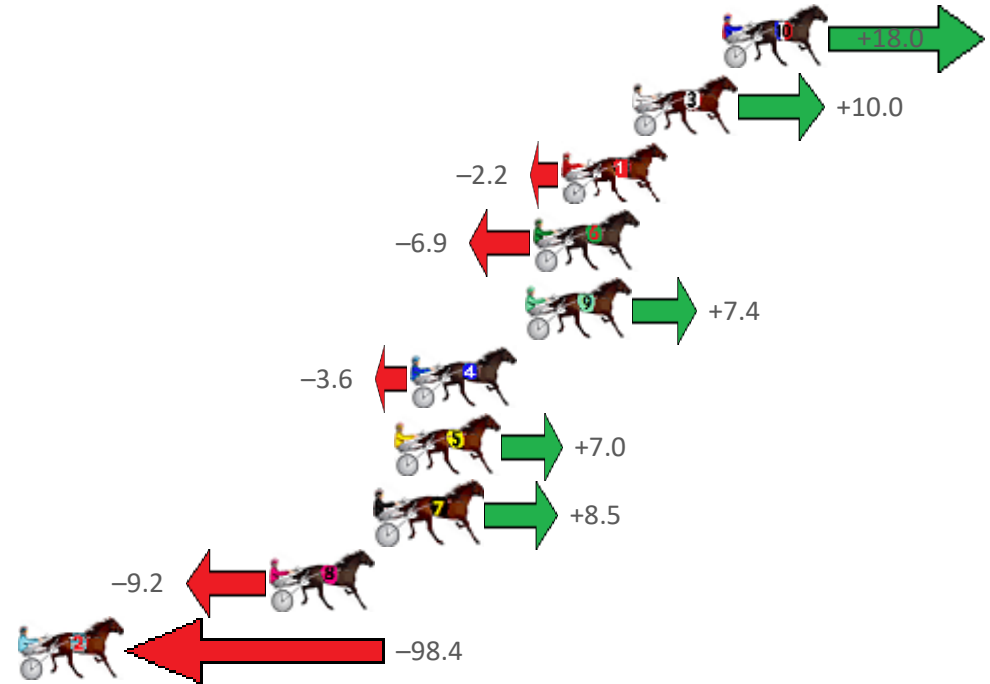

Albion Park Race 4 Distance 2138m

Friday, 24 July 2020

Gross Time: 2:33.80 MileRate: 1:55.80 LeadTime: 36.70s First Qtr: 30.00s Second Qtr: 28.70s Third Qtr: 28.60s Fourth Qtr: 29.80s

No Horse	Plc	Margin	Time	800Time (W)	400 Time (W)
10 CHANCELESS CENTURY	1	0.0m	2:33.80	57.09s (1)	29.04s (1)
3 ITS SUPER EASY	2	3.6m	2:34.08	57.67s (1)	29.64s (1)
1 RED TERROR	3	6.4m	2:34.30	58.56s (0)	29.93s (0)
6 A RAINBOW DELIGHT	4	7.5m	2:34.39	58.90s (1)	30.36s (0)
9 FEEL LIKE DANCIN	5	7.8m	2:34.41	57.86s (0)	29.33s (1)
4 UNDERTHEKILT	6	12.4m	2:34.77	58.66s (1)	29.99s (0)
5 ALBION ARK	7	13.0m	2:34.82	57.89s (0)	29.06s (2)
7 IDEAL TIGER	8	13.7m	2:34.87	57.78s (1)	29.53s (2)
8 UNCLE RYAN	9	18.0m	2:35.21	59.07s (0)	29.65s (1)
2 HOLY CAMP DILLON	10	98.4m	2:41.48	65.54s (0)	35.79s (0)

Finish Position and metres gained from 800m

Sectionals
Powered by

Home of Australian Harness Sectionals

Get your sectionals delivered to your inbox daily

Check out www.pjdata.com.au

The Racing Queensland Board (trading as Racing Queensland) and provider are not responsible for the completeness or accuracy of any of the information contained herein, and makes no representations about its suitability for any purpose.