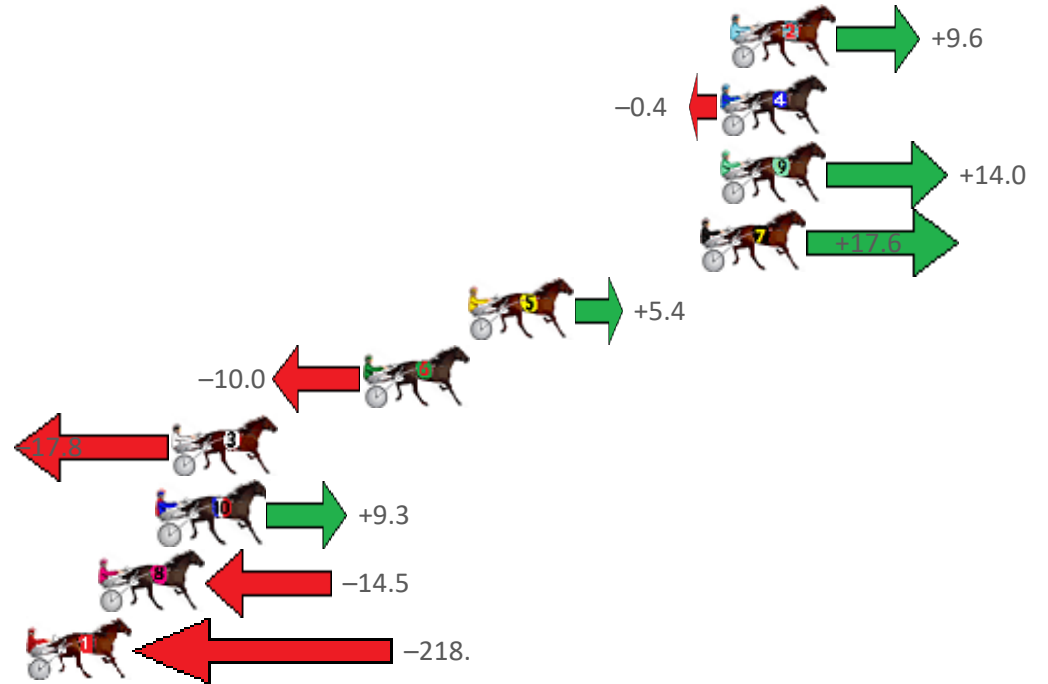

Albion Park Race 3 Distance 1660m

Friday, 24 July 2020

Gross Time: 1:58.60 MileRate: 1:54.90 LeadTime: 3.40s First Qtr: 27.80s Second Qtr: 29.70s Third Qtr: 28.20s Fourth Qtr: 29.50s

No Horse	Plc	Margin	Time	800Time (W)	400 Time (W)
2 SUNNY RICE	1	0.0m	1:58.60	57.01s (1)	28.87s (2)
4 PHIL BROMAC	2	0.4m	1:58.63	57.73s (0)	29.53s (0)
9 NIFTY STUDLEIGH	2	0.4m	1:58.63	56.70s (1)	28.58s (2)
7 TORQUE ONETWOTHRE	4	1.2m	1:58.69	56.44s (1)	28.33s (2)
5 RANCHO MAN	5	10.4m	1:59.40	57.31s (0)	29.15s (1)
6 MY ULTIMATE LOUIE	6	14.6m	1:59.73	58.42s (1)	30.23s (1)
3 SHEZ GOT BLING	7	22.2m	2:00.32	58.98s (0)	30.67s (0)
10 JAMAICAN RESORT	8	22.7m	2:00.36	57.03s (0)	29.33s (0)
8 ROBINMEGOOD	9	25.1m	2:00.54	58.74s (0)	30.33s (0)
1 BOPPIN THE BLUES	10	368.9m	2:27.13	73.40s (0)	38.22s (0)

Finish Position and metres gained from 800m

Sectionals
Powered by

Home of Australian Harness Sectionals

Get your sectionals delivered to your inbox daily

Check out www.pjdata.com.au

The Racing Queensland Board (trading as Racing Queensland) and provider are not responsible for the completeness or accuracy of any of the information contained herein, and makes no representations about its suitability for any purpose.