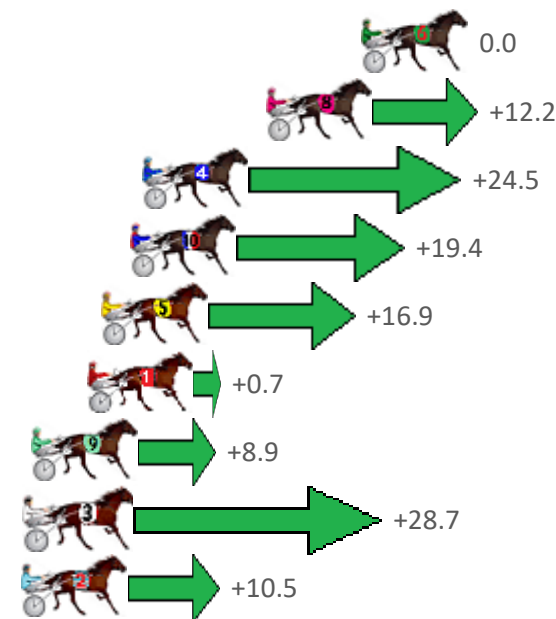

Albion Park Race 8 Distance 1660m

Friday, 24 July 2020

Gross Time: 1:58.20 MileRate: 1:54.60 LeadTime: 3.60s First Qtr: 27.60s Second Qtr: 29.00s Third Qtr: 28.20s Fourth Qtr: 29.80s

No Horse	Plc	Margin	Time	800Time (W)	400 Time (W)
6 SPORTS STORY	1	0.0m	1:58.20	58.00s (0)	29.80s (0)
8 GINATIANO	2	3.8m	1:58.50	57.12s (0)	29.06s (0)
4 HUGHIES SISTER	3	8.7m	1:58.88	56.23s (0)	28.86s (2)
10 MACH TORQUE	4	9.2m	1:58.92	56.60s (1)	29.50s (1)
5 ITSMEGS	5	10.3m	1:59.00	56.78s (0)	28.89s (0)
1 BEYOND A SHADOW	6	10.9m	1:59.05	57.95s (0)	29.90s (0)
9 A RAINBOW DIAMOND	7	13.1m	1:59.22	57.36s (0)	29.41s (0)
3 SIGNORINA JUJON	8	13.3m	1:59.24	55.93s (0)	28.56s (0)
2 RUNFORTHROSES	9	13.5m	1:59.25	57.24s (1)	29.21s (1)

Finish Position and metres gained from 800m

Sectionals
Powered by

Home of Australian Harness Sectionals

Get your sectionals delivered to your inbox daily

Check out www.pjdata.com.au

The Racing Queensland Board (trading as Racing Queensland) and provider are not responsible for the completeness or accuracy of any of the information contained herein, and makes no representations about its suitability for any purpose.