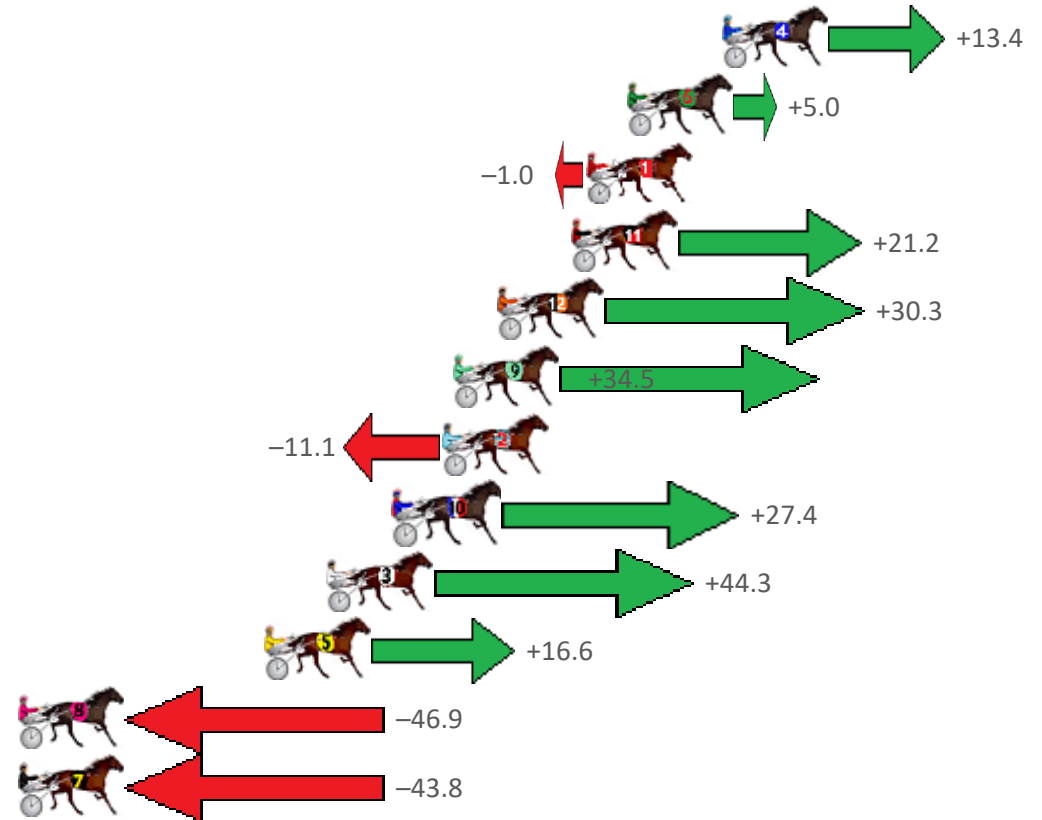

Albion Park Race 2 Distance 2138m

Friday, 24 July 2020

Gross Time: 2:46.90 MileRate: 2:03.90 LeadTime: 41.90s First Qtr: 30.30s Second Qtr: 31.60s Third Qtr: 31.00s Fourth Qtr: 32.10s

No Horse	Plc	Margin	Time	800Time (W)	400 Time (W)
4 MAKIN GOOD	1	0.0m	2:46.90	62.05s (0)	31.54s (2)
6 SOH TWISTED	2	3.8m	2:47.22	62.71s (0)	32.31s (2)
1 NO LOVE ABOUT IT	3	5.4m	2:47.35	63.18s (0)	32.53s (1)
11 DOWN UNDER RORS	4	6.0m	2:47.40	61.44s (0)	31.51s (0)
12 THE REAPER	5	8.9m	2:47.65	60.72s (1)	31.42s (1)
9 MALABAR SPUR	6	10.7m	2:47.80	60.39s (0)	31.29s (0)
2 FIRST OFFENCE	7	11.1m	2:47.83	63.97s (0)	32.99s (0)
10 BOURBONONTHEROCK	8	13.0m	2:47.99	60.95s (0)	31.32s (2)
3 SHEGOTSASS	9	15.7m	2:48.22	59.63s (0)	31.17s (0)
5 EL SWAVO	10	18.2m	2:48.43	61.80s (0)	31.76s (1)
8 CRAZY BEN	11	106.3m	2:55.81	66.78s (0)	35.84s (0)
7 CINKARI	12	118.8m	2:56.86	66.54s (2)	35.60s (2)

Finish Position and metres gained from 800m

Sectionals
Powered by

Home of Australian Harness Sectionals

Get your sectionals delivered to your inbox daily

Check out www.pjdata.com.au

The Racing Queensland Board (trading as Racing Queensland) and provider are not responsible for the completeness or accuracy of any of the information contained herein, and makes no representations about its suitability for any purpose.