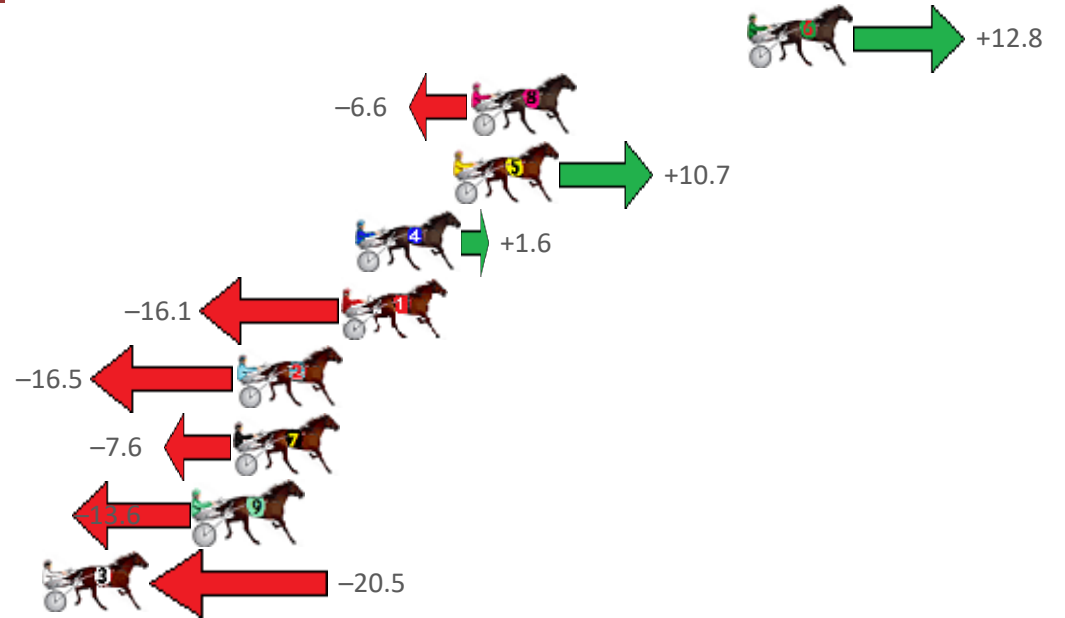

Albion Park Race 9 Distance 1660m

Friday, 24 July 2020

Gross Time: 1:57.40 MileRate: 1:53.90 LeadTime: 3.40s First Qtr: 28.50s Second Qtr: 28.90s Third Qtr: 28.00s Fourth Qtr: 28.60s

No Horse	Plc	Margin	Time	800Time (W)	400 Time (W)
6 KETUT	1	0.0m	1:57.40	55.70s (0)	28.32s (1)
8 WATTLEBANK FLYER	2	11.0m	1:58.23	57.06s (0)	28.94s (0)
5 FEEL THE REIGN	3	11.7m	1:58.28	55.85s (1)	28.83s (1)
4 THREO	4	15.6m	1:58.57	56.49s (1)	28.91s (3)
1 COMPLY OR DIE	5	16.1m	1:58.61	57.73s (0)	29.66s (0)
2 SECRET JACK	6	20.3m	1:58.92	57.76s (1)	30.04s (1)
7 CHANGE OF MIND	7	20.4m	1:58.93	57.13s (1)	29.57s (3)
9 RICH VIRGIN	8	22.0m	1:59.05	57.56s (0)	29.37s (0)
3 ONE WISE MAN	9	28.5m	1:59.54	58.04s (1)	30.37s (2)

Finish Position and metres gained from 800m

Sectionals
Powered by

Home of Australian Harness Sectionals

Get your sectionals delivered to your inbox daily

Check out www.pjdata.com.au

The Racing Queensland Board (trading as Racing Queensland) and provider are not responsible for the completeness or accuracy of any of the information contained herein, and makes no representations about its suitability for any purpose.