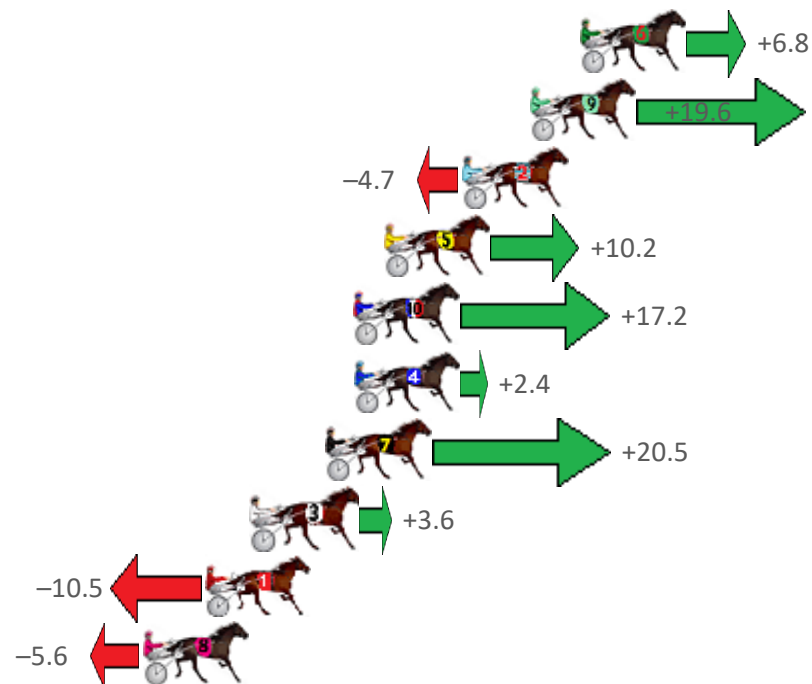

Albion Park Race 1 Distance 1660m

Friday, 24 July 2020

Gross Time: 2:00.70 MileRate: 1:57.00 LeadTime: 3.40s First Qtr: 28.70s Second Qtr: 31.20s Third Qtr: 27.80s Fourth Qtr: 29.60s

No Horse	Plc	Margin	Time	800Time (W)	400 Time (W)
6 DEVOUGED	1	0.0m	2:00.70	56.91s (1)	29.59s (1)
9 SIGNOR JUJON	2	2.0m	2:00.86	56.00s (1)	28.63s (2)
2 MAKINMEFEELGOOD	3	4.7m	2:01.06	57.74s (0)	29.67s (0)
5 MY ULTIMATE HELL	4	7.8m	2:01.31	56.67s (0)	29.08s (1)
10 ACOLTNAMEDSU	5	9.0m	2:01.40	56.17s (1)	28.83s (3)
4 ROCK THE HOUSE	6	9.0m	2:01.40	57.23s (1)	29.79s (1)
7 DANCINGINTHEDARK	7	10.1m	2:01.48	55.94s (1)	28.87s (1)
3 MAJOR GRANDEUR	8	13.0m	2:01.71	57.14s (1)	29.78s (2)
1 RAYONG PRINCESS	9	14.9m	2:01.86	58.15s (0)	29.89s (0)
8 WHERES TASCOTT	10	17.4m	2:02.05	57.80s (0)	29.63s (0)

Finish Position and metres gained from 800m

Sectionals
Powered by

Home of Australian Harness Sectionals

Get your sectionals delivered to your inbox daily

Check out www.pjdata.com.au

The Racing Queensland Board (trading as Racing Queensland) and provider are not responsible for the completeness or accuracy of any of the information contained herein, and makes no representations about its suitability for any purpose.