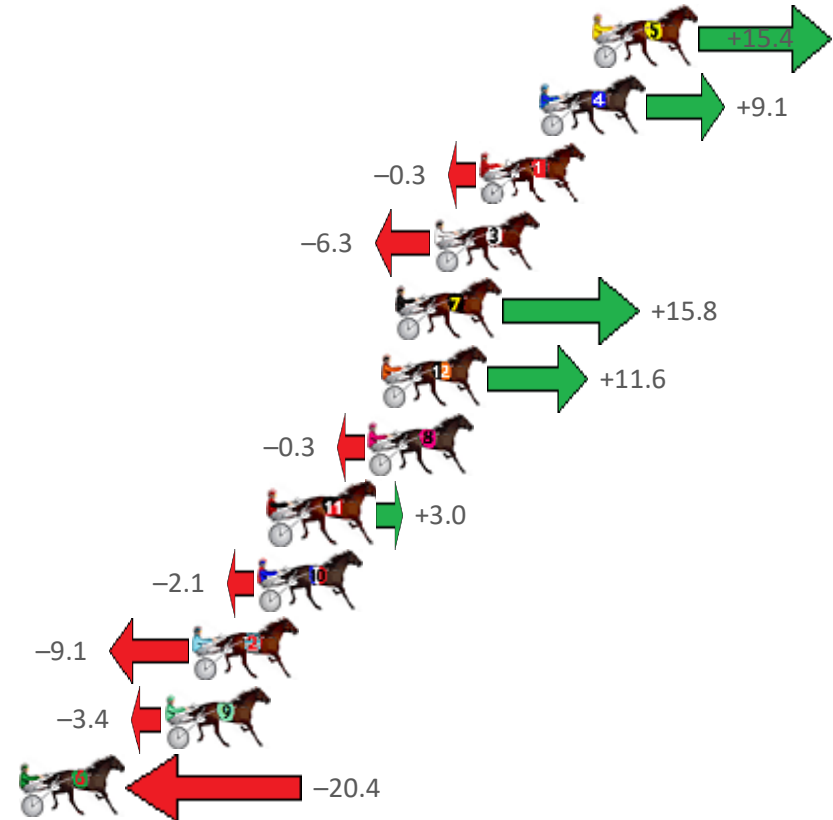

Albion Park Race 6 Distance 2138m

Friday, 24 July 2020

Gross Time: 2:33.70 MileRate: 1:55.70 LeadTime: 37.20s First Qtr: 29.10s Second Qtr: 30.10s Third Qtr: 28.70s Fourth Qtr: 28.60s

No Horse	Plc	Margin	Time	800Time (W)	400 Time (W)
5 BOMBADIER JUJON	1	0.0m	2:33.70	56.20s (2)	27.93s (2)
4 SNOOP STRIDE	2	2.1m	2:33.86	56.65s (1)	28.01s (1)
1 CALLMEDEMARO	3	4.5m	2:34.04	57.32s (0)	28.62s (0)
3 WICKED AZZ	4	6.3m	2:34.17	57.75s (0)	29.05s (0)
7 IMASPORTSSTAR	5	7.8m	2:34.29	56.17s (1)	27.87s (2)
12 LUCKY UNLUCKY	6	8.4m	2:34.33	56.47s (2)	28.22s (2)
8 NOTORIOUS	7	8.9m	2:34.37	57.32s (0)	28.61s (0)
11 ELMAUR JOY	8	12.8m	2:34.66	57.09s (1)	28.46s (1)
10 MISS MONEYBAGS	9	13.3m	2:34.70	57.45s (2)	29.18s (2)
2 MISSINMEMATE	10	15.9m	2:34.89	57.95s (1)	29.29s (1)
9 TODAYS HERO	11	17.0m	2:34.98	57.54s (0)	28.81s (0)
6 ARMA NAUGHTY	12	22.8m	2:35.41	58.75s (1)	30.12s (1)

Finish Position and metres gained from 800m

Sectionals
Powered by

Home of Australian Harness Sectionals

Get your sectionals delivered to your inbox daily

Check out www.pjdata.com.au

The Racing Queensland Board (trading as Racing Queensland) and provider are not responsible for the completeness or accuracy of any of the information contained herein, and makes no representations about its suitability for any purpose.