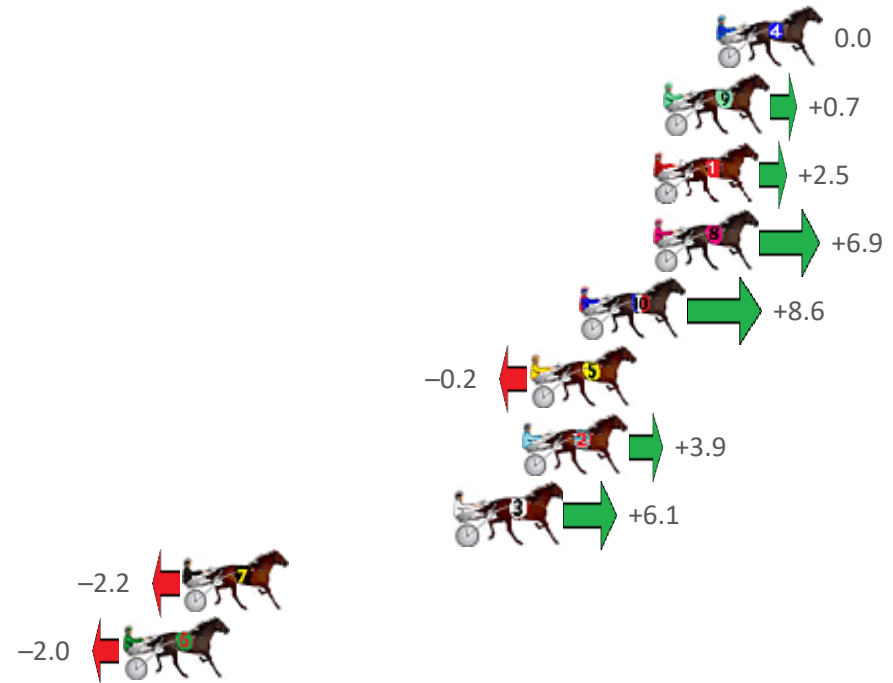

Albion Park Race 5 Distance 1660m

Friday, 24 July 2020

Gross Time: 1:58.00 MileRate: 1:54.40 LeadTime: 3.40s First Qtr: 28.80s Second Qtr: 30.40s Third Qtr: 27.50s Fourth Qtr: 27.90s

No Horse	Plc	Margin	Time	800Time (W)	400 Time (W)
4 GODDESS JUJON	1	0.0m	1:58.00	55.40s (0)	27.90s (0)
9 MYMATEPOG	2	2.1m	1:58.15	55.35s (1)	27.98s (1)
1 TACT BESS	3	2.5m	1:58.18	55.23s (0)	27.68s (0)
8 BUMPER	3	2.5m	1:58.18	54.92s (0)	27.37s (0)
10 CLASSIE AMERICAN	5	5.4m	1:58.40	54.81s (0)	27.25s (0)
5 OUR BONDI BEACH	6	7.4m	1:58.54	55.41s (1)	28.04s (1)
2 SWEET AS	7	7.7m	1:58.56	55.13s (1)	27.75s (1)
3 HOT ROD HEAVEN	8	10.3m	1:58.76	54.98s (1)	27.63s (1)
7 NEWMERELLA SHARKIE	9	21.2m	1:59.56	55.55s (0)	27.98s (0)
6 INNOCENT CROCKER	10	23.6m	1:59.73	55.54s (1)	28.50s (2)

Finish Position and metres gained from 800m

Sectionals
Powered by

Home of Australian Harness Sectionals

Get your sectionals delivered to your inbox daily

Check out www.pjdata.com.au

The Racing Queensland Board (trading as Racing Queensland) and provider are not responsible for the completeness or accuracy of any of the information contained herein, and makes no representations about its suitability for any purpose.