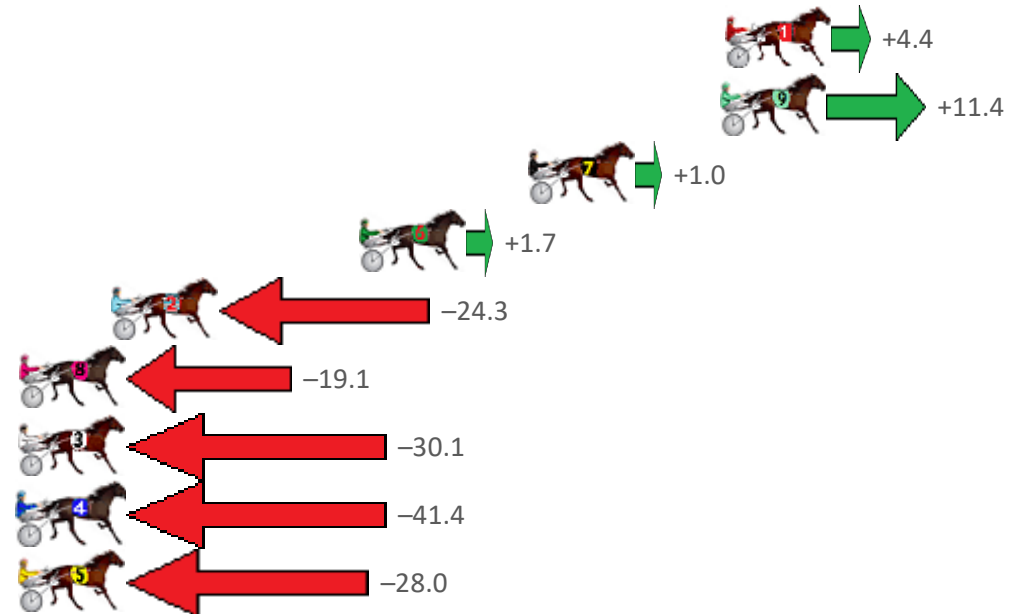

Redcliffe Race 2 Distance 1780m

Thursday, 13 August 2020

Gross Time: 2:11.40 MileRate: 1:58.80 LeadTime: 11.30s First Qtr: 30.30s Second Qtr: 30.50s Third Qtr: 29.30s Fourth Qtr: 30.00s

NoHorse	Plc	Margin	Time	800Time (W)	400 Time (W)
1 ITS YOU NOT ME	1	0.0m	2:11.40	58.98s (0)	29.69s (0)
9 ARMA AUGUSTUS	2	0.2m	2:11.42	58.46s (1)	29.31s (2)
7 FAST IS BETTOR	3	7.8m	2:12.01	59.23s (0)	29.96s (0)
6 IM SANDY BAY	4	14.5m	2:12.54	59.17s (1)	30.01s (2)
2 ILLBEWATCHING	5	24.3m	2:13.31	61.09s (0)	31.81s (0)
8 OOZINVILLE	6	32.7m	2:13.97	60.71s (0)	31.45s (0)
3 TOTAL DELIRIUM	7	37.1m	2:14.32	61.52s (1)	32.02s (1)
4 SISTER FEELGOOD	8	44.2m	2:14.87	62.35s (1)	32.88s (1)
5 MELTON MAX GENTLE	9	49.0m	2:15.25	61.36s (0)	32.16s (0)

Finish Position and metres gained from 800m

Sectionals
Powered by

Home of Australian Harness Sectionals

Get your sectionals delivered to your inbox daily

Check out www.pjdata.com.au

The Racing Queensland Board (trading as Racing Queensland) and provider are not responsible for the completeness or accuracy of any of the information contained herein, and makes no representations about its suitability for any purpose.