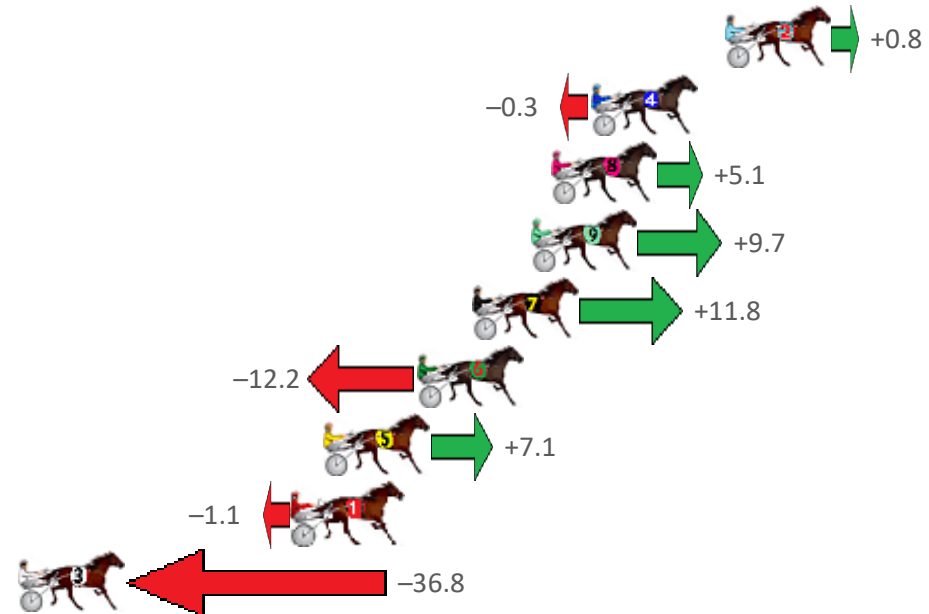

Redcliffe Race 10 Distance 1780m

Thursday, 13 August 2020

Gross Time: 2:11.20 MileRate: 1:58.60 LeadTime: 11.20s First Qtr: 30.20s Second Qtr: 30.80s Third Qtr: 29.10s Fourth Qtr: 29.90s

NoHorse	Plc	Margin	Time	800Time (W)	400 Time (W)
2 PIN CODE	1	0.0m	2:11.20	58.94s (0)	29.90s (0)
4 GO ANNE GO	2	5.3m	2:11.62	59.02s (0)	29.98s (0)
8 FAMOUS SHOES	3	6.9m	2:11.74	58.63s (1)	29.79s (1)
9 ROBINMEGOOD	4	7.7m	2:11.80	58.29s (1)	29.48s (1)
7 KWASII	5	10.0m	2:11.98	58.13s (0)	29.01s (0)
6 HIGH ON MONTANA	6	12.2m	2:12.16	59.89s (1)	30.57s (1)
5 MOONLIGHT JACK	7	15.9m	2:12.45	58.48s (1)	29.68s (1)
1 MAJOR GRANDEUR	8	17.1m	2:12.54	59.08s (0)	29.86s (0)
3 BERTILS FIREFOX	9	48.2m	2:14.98	61.70s (0)	32.49s (0)

Finish Position and metres gained from 800m

Sectionals
Powered by

Home of Australian Harness Sectionals

Get your sectionals delivered to your inbox daily

Check out www.pjdata.com.au

The Racing Queensland Board (trading as Racing Queensland) and provider are not responsible for the completeness or accuracy of any of the information contained herein, and makes no representations about its suitability for any purpose.