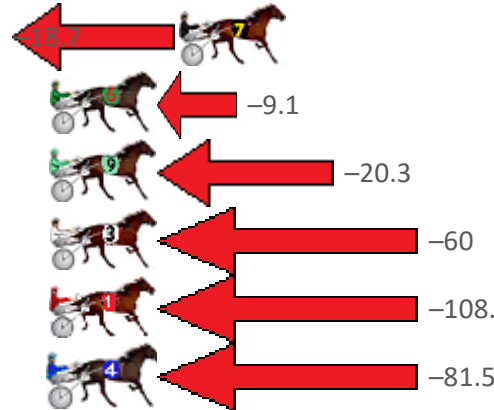

Redcliffe Race 1 Distance 1780m

Thursday, 13 August 2020

Gross Time: 2:12.20 MileRate: 1:59.60 LeadTime: 11.70s First Qtr: 31.80s Second Qtr: 30.00s Third Qtr: 28.80s Fourth Qtr: 29.90s

NoHorse	Plc	Margin	Time	800Time (W)	400 Time (W)

Finish Position and metres gained from 800m

2 TYPHOON TORQUE	1	0.0m	2:12.20	58.70s (0)	29.90s (0)
5 UGOTTAWANTIT	2	1.2m	2:12.29	58.47s (0)	29.66s (0)
7 MELTON INSULTED	3	22.9m	2:13.99	60.06s (1)	30.89s (0)
6 OCTOBER RACKETEER	4	31.5m	2:14.67	59.36s (1)	30.26s (0)
9 HURRIKANE KING	5	37.7m	2:15.15	60.18s (1)	31.13s (1)
3 MAYWYNS PRINCESS	6	70.6m	2:17.73	63.02s (1)	33.62s (0)
1 RINNY TINTIN	7	123.0m	2:21.83	66.62s (0)	35.33s (0)
4 FORGIVE ME	8	161.5m	2:24.85	64.65s (0)	32.98s (0)

Sectionals
Powered by

Home of Australian Harness Sectionals

Get your sectionals delivered to your inbox daily

Check out www.pjdata.com.au

The Racing Queensland Board (trading as Racing Queensland) and provider are not responsible for the completeness or accuracy of any of the information contained herein, and makes no representations about its suitability for any purpose.