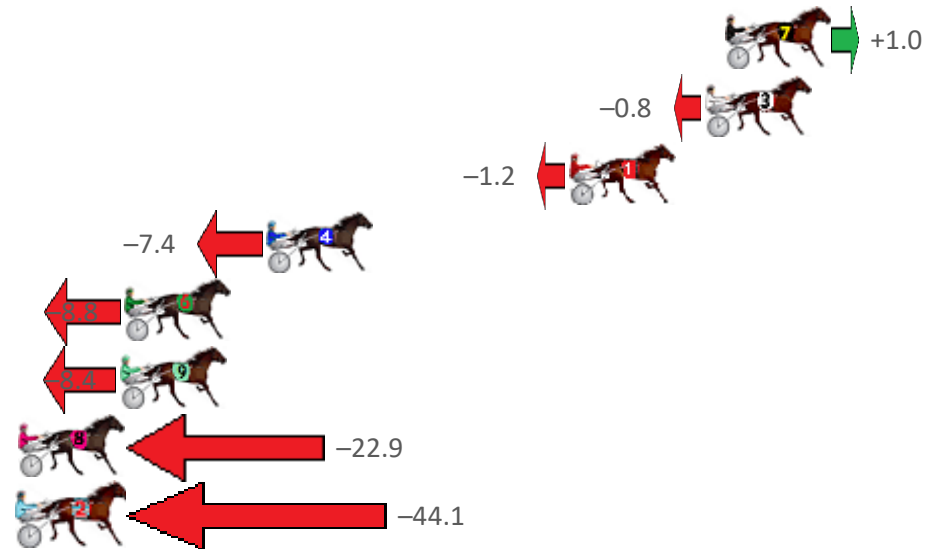

Redcliffe Race 3 Distance 1780m

Thursday, 13 August 2020

Gross Time: 2:11.00 MileRate: 1:58.50 LeadTime: 11.40s First Qtr: 30.70s Second Qtr: 30.90s Third Qtr: 28.40s Fourth Qtr: 29.60s

NoHorse	Plc	Margin	Time	800Time (W)	400 Time (W)
7 MYKINDOFFEELING	1	0.0m	2:11.00	57.93s (1)	29.59s (1)
3 STORM GILBERT	2	0.8m	2:11.06	58.06s (0)	29.66s (0)
1 IM ISABELLA	3	6.2m	2:11.48	58.09s (0)	29.50s (0)
4 CHRISKEN COUNTRY	4	18.2m	2:12.41	58.53s (1)	29.79s (1)
6 STAR OF WONDER	5	23.8m	2:12.85	58.63s (0)	29.69s (0)
9 FREMARKSINDI	6	24.0m	2:12.86	58.61s (1)	29.79s (1)
8 ALLY PINK	7	28.5m	2:13.21	59.65s (1)	30.87s (1)
2 THE LAST STARFIRE	8	53.9m	2:15.18	61.18s (0)	32.21s (0)

Finish Position and metres gained from 800m

Sectionals
Powered by

Home of Australian Harness Sectionals

Get your sectionals delivered to your inbox daily

Check out www.pjdata.com.au

The Racing Queensland Board (trading as Racing Queensland) and provider are not responsible for the completeness or accuracy of any of the information contained herein, and makes no representations about its suitability for any purpose.