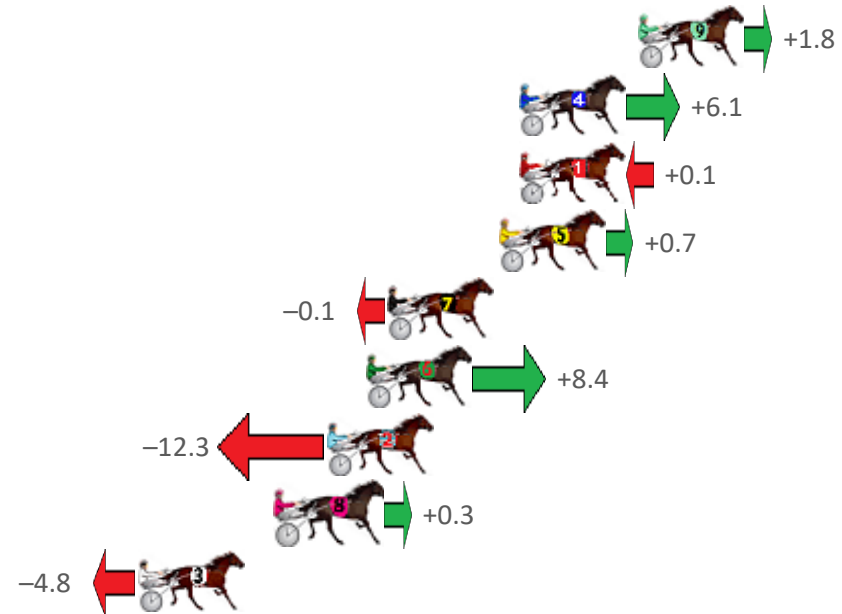

Redcliffe Race 6 Distance 1780m

Thursday, 13 August 2020

Gross Time: 2:10.20 MileRate: 1:57.70 LeadTime: 11.10s First Qtr: 30.90s Second Qtr: 29.90s Third Qtr: 29.50s Fourth Qtr: 28.80s

NoHorse	Plc	Margin	Time	800Time (W)	400 Time (W)
9 MIZZZ ADELE	1	0.0m	2:10.20	58.17s (1)	28.79s (1)
4 ITSMEGS	2	4.7m	2:10.56	57.86s (1)	28.59s (2)
1 MOLLYS SECRET	3	4.7m	2:10.56	58.29s (0)	28.79s (0)
5 A RAINBOW DIAMOND	4	5.5m	2:10.62	58.25s (1)	28.82s (1)
7 DAPPER BESSIE	5	9.9m	2:10.95	58.31s (0)	28.85s (0)
6 NEWMERELLA LADYKAY	6	10.8m	2:11.02	57.69s (1)	28.44s (2)
2 ANNAS BEST	7	12.3m	2:11.13	59.19s (0)	29.68s (0)
8 LETHAL STAR	8	14.3m	2:11.28	58.28s (0)	28.85s (0)
3 SWAFFHAM WATER	9	19.8m	2:11.70	58.65s (1)	29.32s (1)

Finish Position and metres gained from 800m

Sectionals
Powered by

Home of Australian Harness Sectionals

Get your sectionals delivered to your inbox daily

Check out www.pjdata.com.au

The Racing Queensland Board (trading as Racing Queensland) and provider are not responsible for the completeness or accuracy of any of the information contained herein, and makes no representations about its suitability for any purpose.