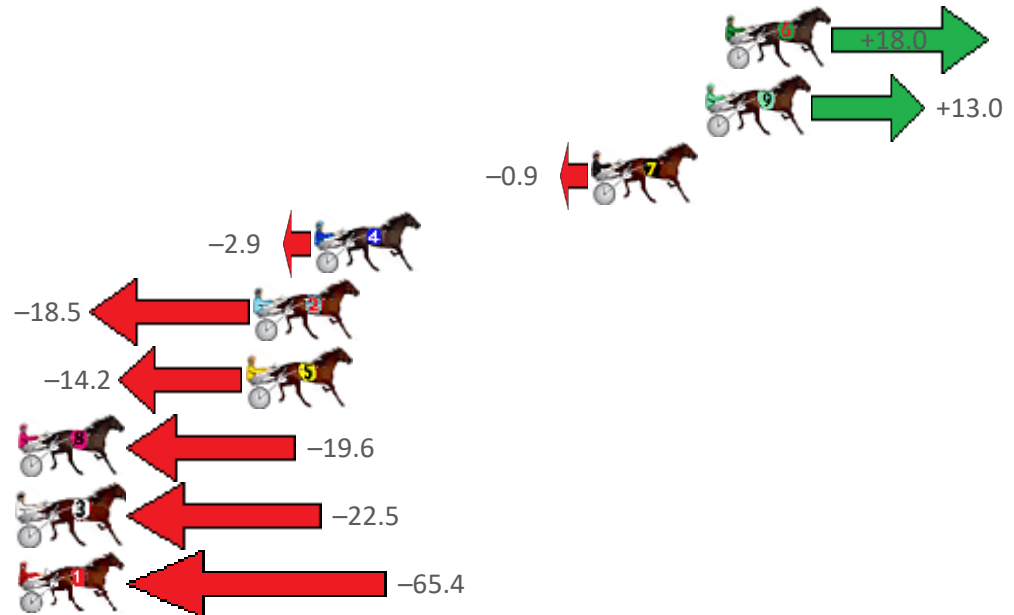

Redcliffe Race 7 Distance 1780m

Thursday, 13 August 2020

Gross Time: 2:09.50 MileRate: 1:57.00 LeadTime: 11.00s First Qtr: 29.50s Second Qtr: 29.90s Third Qtr: 29.80s Fourth Qtr: 29.30s

No	Horse	Plc	Margin	Time	800Time (W)	400 Time (W)
6	BALLATOR THOR	1	0.0m	2:09.50	57.78s (1)	28.40s (2)
9	GOJOE	2	0.8m	2:09.56	58.14s (1)	28.79s (2)
7	ROCKNROLL GIRL	3	5.3m	2:09.91	59.17s (0)	29.28s (0)
4	MONTEREY JACK	4	16.3m	2:10.75	59.31s (0)	29.48s (0)
2	CALLMEDEMARO	5	18.7m	2:10.94	60.46s (1)	30.66s (1)
5	ADMIRAL	6	19.0m	2:10.96	60.14s (1)	30.35s (1)
8	EULO FLYER	7	29.2m	2:11.74	60.54s (1)	30.71s (1)
3	BEEJAYS DELIGHT	8	31.3m	2:11.91	60.75s (0)	30.88s (0)
1	REGAL NIGHTSHADE	9	65.4m	2:14.53	63.90s (0)	33.96s (0)

Finish Position and metres gained from 800m

Sectionals
Powered by

Home of Australian Harness Sectionals

Get your sectionals delivered to your inbox daily

Check out www.pjdata.com.au

The Racing Queensland Board (trading as Racing Queensland) and provider are not responsible for the completeness or accuracy of any of the information contained herein, and makes no representations about its suitability for any purpose.