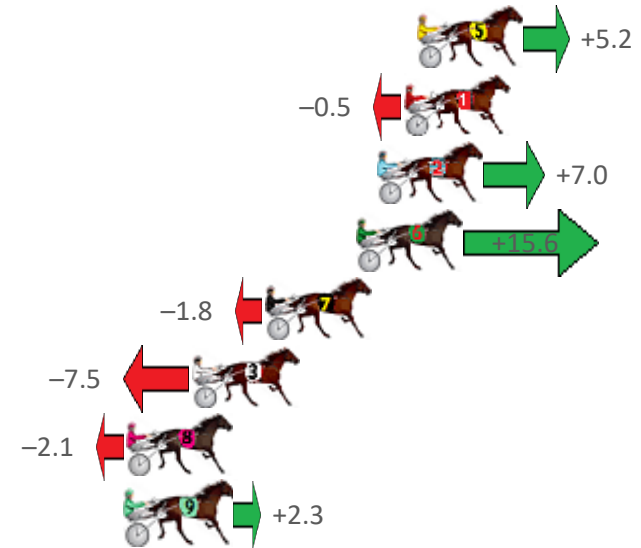

Redcliffe Race 8 Distance 2040m

Thursday, 13 August 2020

Gross Time: 2:28.60 MileRate: 1:57.20 LeadTime: 31.40s First Qtr: 30.30s Second Qtr: 29.60s Third Qtr: 28.10s Fourth Qtr: 29.20s

NoHorse	Plc	Margin	Time	800Time (W)	400 Time (W)
5 ROCKN BRUSHGROVE	1	0.0m	2:28.60	56.93s (1)	29.20s (1)
1 BURMACH	2	0.5m	2:28.64	57.34s (0)	29.11s (0)
2 KARLOO MAC	3	1.6m	2:28.72	56.80s (0)	28.43s (0)
6 HEART OF COOPER	4	2.4m	2:28.78	56.19s (1)	28.07s (0)
7 MISTER HART	5	6.0m	2:29.06	57.43s (0)	29.14s (0)
3 SLIPPERY JADE	6	8.9m	2:29.28	57.83s (1)	29.09s (1)
8 COLOMBIAN GOLD	7	11.5m	2:29.48	57.45s (1)	29.12s (2)
9 MACHIN OUT	8	11.5m	2:29.48	57.14s (1)	28.80s (1)

Finish Position and metres gained from 800m

Sectionals
Powered by

Home of Australian Harness Sectionals

Get your sectionals delivered to your inbox daily

Check out www.pjdata.com.au

The Racing Queensland Board (trading as Racing Queensland) and provider are not responsible for the completeness or accuracy of any of the information contained herein, and makes no representations about its suitability for any purpose.