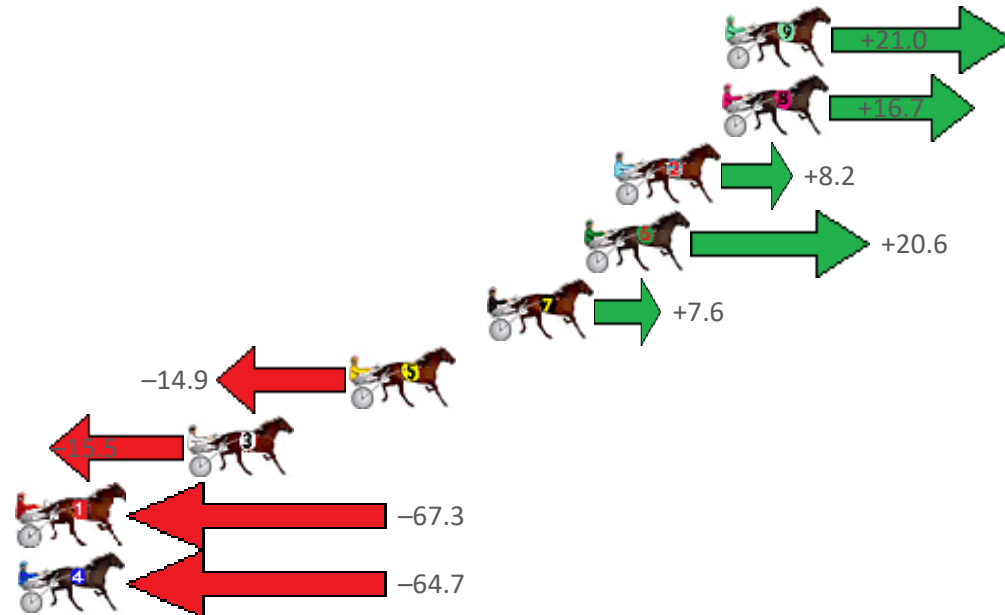

Redcliffe Race 5 Distance 1780m

Thursday, 13 August 2020

Gross Time: 2:10.70 MileRate: 1:58.20 LeadTime: 11.20s First Qtr: 28.30s Second Qtr: 31.20s Third Qtr: 29.50s Fourth Qtr: 30.50s

NoHorse	Plc	Margin	Time	800Time (W)	400 Time (W)
9 PATCHWORK JET	1	0.0m	2:10.70	58.43s (1)	29.24s (1)
8 DOWNTOWN LUCCA	2	0.1m	2:10.71	58.75s (1)	29.57s (2)
2 FAIREACHDAINN	3	4.4m	2:11.05	59.39s (1)	30.21s (1)
6 BUTCHERFEELGOOD	4	5.6m	2:11.15	58.46s (1)	29.35s (1)
7 ASHLEE NITRO	5	9.4m	2:11.45	59.43s (0)	29.09s (1)
5 CHROMOZONE	6	14.9m	2:11.89	61.11s (0)	31.63s (0)
3 MELTON LUCKY	7	21.3m	2:12.40	61.16s (0)	31.51s (0)
1 CRUISIN ALONG	8	79.7m	2:17.06	65.02s (0)	34.71s (0)
4 EVERY THINGS ROSEY	9	86.3m	2:17.59	64.83s (0)	34.77s (2)

Finish Position and metres gained from 800m

Sectionals
Powered by

Home of Australian Harness Sectionals

Get your sectionals delivered to your inbox daily

Check out www.pjdata.com.au

The Racing Queensland Board (trading as Racing Queensland) and provider are not responsible for the completeness or accuracy of any of the information contained herein, and makes no representations about its suitability for any purpose.