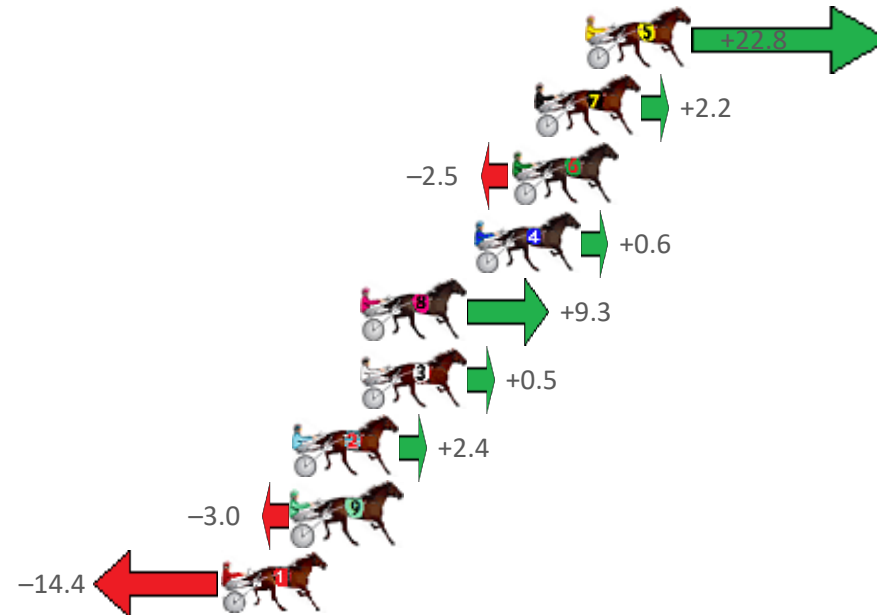

Redcliffe Race 9 Distance 1780m

Thursday, 13 August 2020

Gross Time: 2:08.50 MileRate: 1:56.20 LeadTime: 11.10s First Qtr: 28.60s Second Qtr: 29.90s Third Qtr: 28.80s Fourth Qtr: 30.10s

NoHorse	Plc	Margin	Time	800Time (W)	400 Time (W)
5 THREO	1	0.0m	2:08.50	57.23s (1)	28.74s (1)
7 SWEET AS	2	2.0m	2:08.66	58.74s (0)	29.92s (0)
6 MARETTI	3	2.9m	2:08.73	59.08s (1)	30.23s (1)
4 NEWMERELLA SHARKIE	4	4.4m	2:08.85	58.86s (1)	29.97s (1)
8 BET IM SPECIAL	5	8.9m	2:09.20	58.22s (1)	29.79s (2)
3 GASMONKEY	6	8.9m	2:09.20	58.86s (1)	29.94s (1)
2 HOT DOGMA	7	11.6m	2:09.41	58.72s (1)	29.85s (0)
9 COURAGEOUS LEO	8	11.6m	2:09.41	59.12s (0)	30.32s (0)
1 CRACKA STRIDE	9	14.4m	2:09.64	59.95s (0)	31.18s (0)

Finish Position and metres gained from 800m

Sectionals
Powered by

Home of Australian Harness Sectionals

Get your sectionals delivered to your inbox daily

Check out www.pjdata.com.au

The Racing Queensland Board (trading as Racing Queensland) and provider are not responsible for the completeness or accuracy of any of the information contained herein, and makes no representations about its suitability for any purpose.