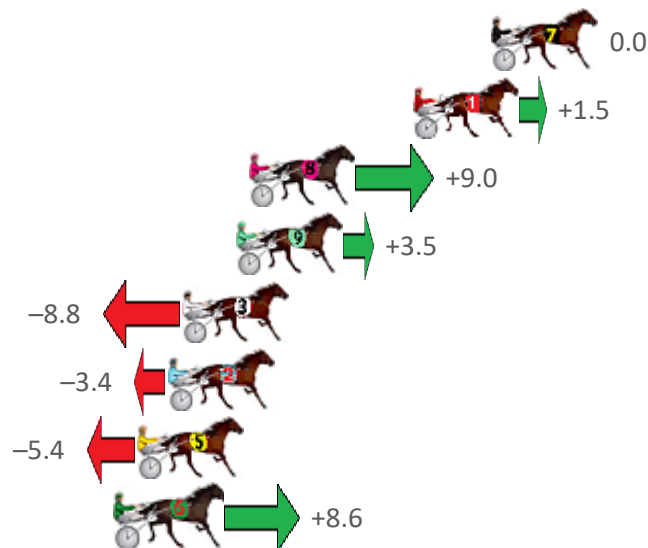

Albion Park Race 3 Distance 1660m

Saturday, 24 October 2020

Gross Time: 1:56.60 MileRate: 1:53.00 LeadTime: 3.50s First Qtr: 27.00s Second Qtr: 30.70s Third Qtr: 27.50s Fourth Qtr: 27.90s

NoHorse	Plc	Margin	Time	800Time (W)	400 Time (W)
7 TURN IT UP	1	0.0m	1:56.60	55.40s (0)	27.90s (0)
1 WATCH PULP FICTION	2	3.1m	1:56.83	55.30s (0)	27.78s (0)
8 LILAC FLASH	3	9.6m	1:57.30	54.78s (1)	27.19s (1)
9 FAME ASSURED	4	10.1m	1:57.34	55.16s (1)	27.64s (1)
3 MAYWYNS BEST	5	12.2m	1:57.49	56.01s (1)	28.39s (1)
2 SUBTLE DELIGHT	6	12.8m	1:57.54	55.63s (0)	27.98s (0)
5 SECRETAGENT TYCOON	7	14.0m	1:57.63	55.77s (1)	28.29s (2)
6 NORTHVIEW HUSTLER	8	14.8m	1:57.69	54.81s (1)	27.46s (0)

Finish Position and metres gained from 800m

Sectionals
Powered by

PJ HARNESS ANALYSER **NEW**

Learn the power of sectionals

Coming 29 October 2020 – Check it out at www.pjdata.com.au

The Racing Queensland Board (trading as Racing Queensland) and provider are not responsible for the completeness or accuracy of any of the information contained herein, and makes no representations about its suitability for any purpose.