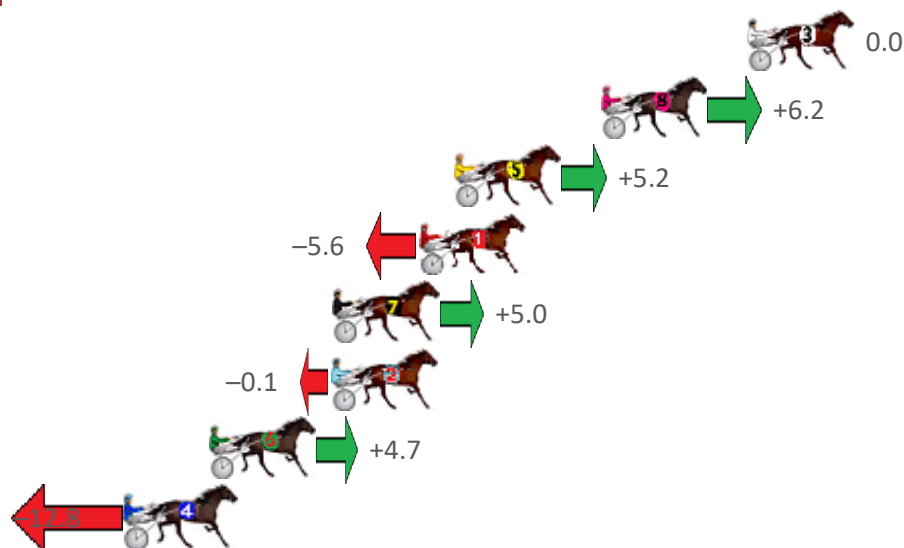

Albion Park Race 7 Distance 1660m

Saturday, 24 October 2020

Gross Time: 1:58.20 MileRate: 1:54.50 LeadTime: 3.50s First Qtr: 27.60s Second Qtr: 31.00s Third Qtr: 28.10s Fourth Qtr: 28.00s

NoHorse	Plc	Margin	Time	800Time (W)	400 Time (W)
3 FEEL LIKE DANCIN	1	0.0m	1:58.20	56.10s (0)	28.00s (0)
8 WITH THE BAND	2	5.8m	1:58.63	55.67s (0)	27.30s (0)
5 TACT BESS	3	11.6m	1:59.05	55.74s (0)	27.40s (0)
1 TUAPEKA LIGHT	4	13.0m	1:59.16	56.49s (0)	28.10s (0)
7 SAINT KILDA BEACH	5	16.4m	1:59.41	55.75s (1)	27.57s (1)
2 SPECIAL RESERVE	6	16.5m	1:59.41	56.11s (1)	27.95s (2)
6 GODDESS JUJON	7	21.3m	1:59.77	55.77s (1)	27.52s (1)
4 LISA LINCOLN	8	24.6m	2:00.01	56.99s (1)	28.77s (1)

Finish Position and metres gained from 800m

Sectionals
Powered by

PJ HARNESS ANALYSER **NEW**

Learn the power of sectionals

Coming 29 October 2020 – Check it out at www.pjdata.com.au

The Racing Queensland Board (trading as Racing Queensland) and provider are not responsible for the completeness or accuracy of any of the information contained herein, and makes no representations about its suitability for any purpose.