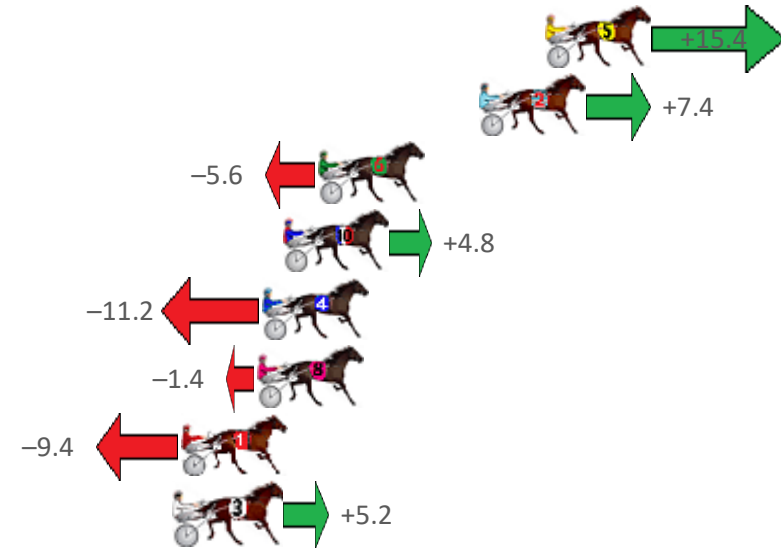

Albion Park Race 4 Distance 1660m

Saturday, 24 October 2020

Gross Time: 1:56.90 MileRate: 1:53.30 LeadTime: 3.50s First Qtr: 27.70s Second Qtr: 28.70s Third Qtr: 27.90s Fourth Qtr: 29.10s

NoHorse	Plc	Margin	Time	800Time (W)	400 Time (W)
5 JONAH JONES	1	0.0m	1:56.90	55.91s (0)	28.04s (0)
2 KINGOFTHESTARS	2	2.6m	1:57.10	56.48s (1)	28.94s (2)
6 HANDSOME HERO	3	9.0m	1:57.59	57.40s (1)	29.64s (1)
10 JUMPING JOLT	4	10.4m	1:57.69	56.66s (1)	29.14s (1)
4 INVINCIBLE LOXTON	5	11.2m	1:57.76	57.79s (0)	29.91s (0)
8 CLARKEY	6	11.4m	1:57.77	57.10s (0)	29.22s (0)
1 RNR WINDERMERE	7	14.4m	1:58.00	57.67s (0)	29.74s (0)
3 COMPLY OR DIE	8	14.6m	1:58.01	56.63s (1)	28.72s (0)

Finish Position and metres gained from 800m

Sectionals
Powered by

PJ HARNESS ANALYSER **NEW**

Learn the power of sectionals

Coming 29 October 2020 – Check it out at www.pjdata.com.au

The Racing Queensland Board (trading as Racing Queensland) and provider are not responsible for the completeness or accuracy of any of the information contained herein, and makes no representations about its suitability for any purpose.