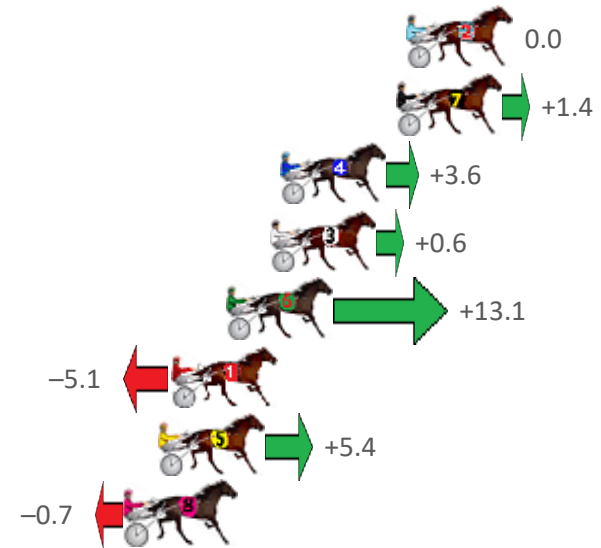

Albion Park Race 6 Distance 1660m

Saturday, 24 October 2020

Gross Time: 1:59.80 MileRate: 1:56.10 LeadTime: 3.50s First Qtr: 28.80s Second Qtr: 31.80s Third Qtr: 28.40s Fourth Qtr: 27.30s

NoHorse	Plc	Margin	Time	800Time (W)	400 Time (W)
2 IMASPORTSSTAR	1	0.0m	1:59.80	55.70s (0)	27.30s (0)
7 DREAM TO SHARE	2	0.4m	1:59.83	55.60s (1)	27.20s (1)
4 FLAMING HERO	3	5.0m	2:00.16	55.45s (0)	26.96s (0)
3 HURRICANE ROY	4	5.4m	2:00.19	55.66s (1)	27.26s (1)
6 SIR JULIAN	5	7.1m	2:00.31	54.79s (1)	27.09s (2)
1 THREO	6	9.3m	2:00.47	56.05s (0)	27.56s (0)
5 FEELINGFORARAINBOW	7	9.8m	2:00.50	55.33s (1)	27.23s (1)
8 SPARKLING COLLECT	8	11.1m	2:00.60	55.75s (1)	27.67s (2)

Finish Position and metres gained from 800m

Sectionals
Powered by

PJ HARNESS ANALYSER **NEW**

Learn the power of sectionals

Coming 29 October 2020 – Check it out at www.pjdata.com.au

The Racing Queensland Board (trading as Racing Queensland) and provider are not responsible for the completeness or accuracy of any of the information contained herein, and makes no representations about its suitability for any purpose.