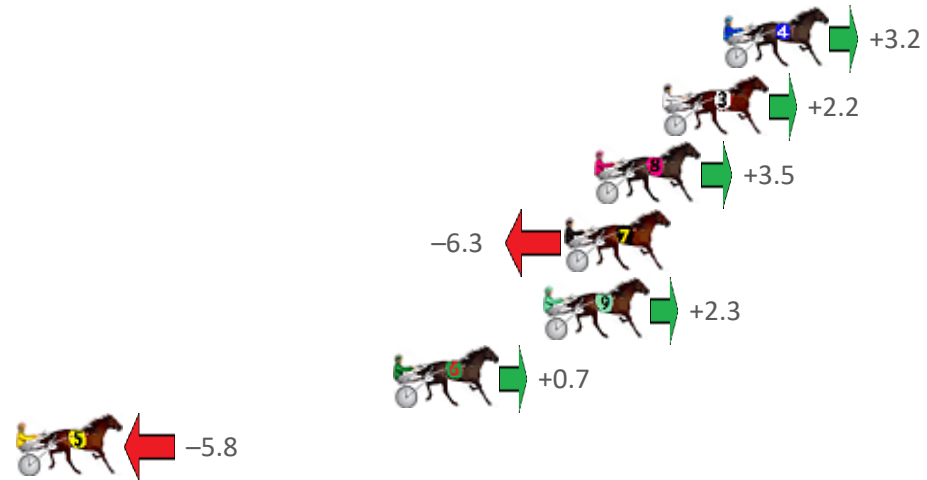

Albion Park Race 10 Distance 2138m

Saturday, 24 October 2020

Gross Time: 2:41.80 MileRate: 2:01.80 LeadTime: 40.60s First Qtr: 31.80s Second Qtr: 31.60s Third Qtr: 28.80s Fourth Qtr: 29.00s

NoHorse	Plc	Margin	Time	800Time (W)	400 Time (W)
4 MAJESTIC SIMON	1	0.0m	2:41.80	57.57s (1)	28.93s (1)
3 HAVANA MAGIC	2	2.4m	2:41.98	57.64s (0)	28.81s (0)
8 GEE UP NEDDY	3	5.1m	2:42.19	57.55s (1)	28.83s (1)
7 IM THE COMMANDO	4	6.3m	2:42.28	58.25s (0)	29.45s (0)
9 GREG THE GREAT	5	7.1m	2:42.34	57.63s (0)	28.76s (0)
6 CASTLEREAGH	6	13.1m	2:42.80	57.75s (1)	28.92s (1)
5 SIR FAHRENHEIT	7	33.8m	2:44.37	58.22s (0)	29.27s (0)

Finish Position and metres gained from 800m

Sectionals
Powered by

PJ HARNESS ANALYSER **NEW**

Learn the power of sectionals

Coming 29 October 2020 – Check it out at www.pjdata.com.au

The Racing Queensland Board (trading as Racing Queensland) and provider are not responsible for the completeness or accuracy of any of the information contained herein, and makes no representations about its suitability for any purpose.