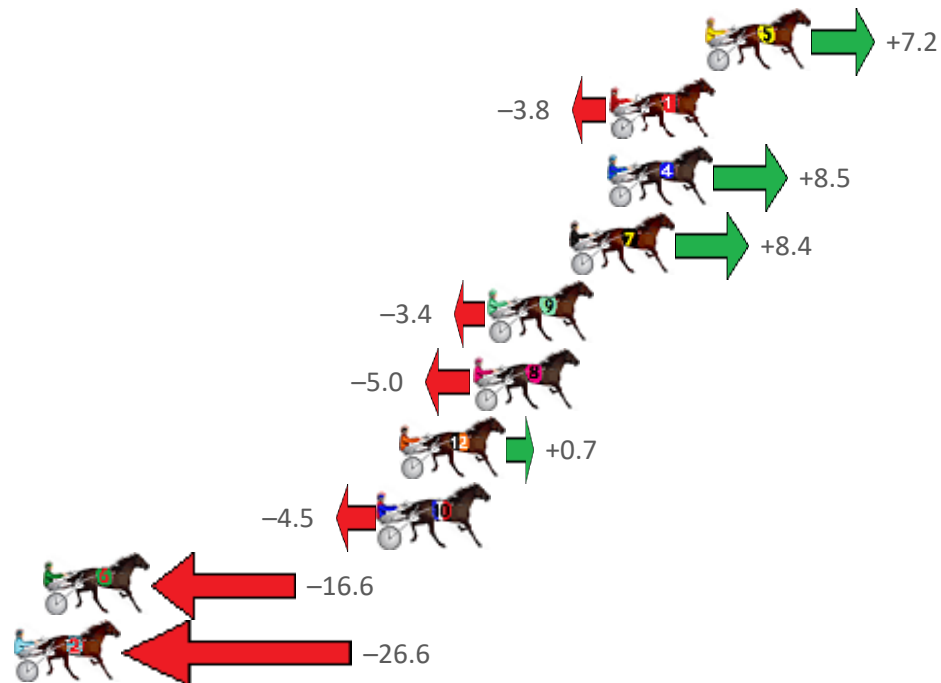

Albion Park Race 1 Distance 2138m

Saturday, 24 October 2020

Gross Time: 2:36.70 MileRate: 1:57.90 LeadTime: 38.20s First Qtr: 29.70s Second Qtr: 31.20s Third Qtr: 28.80s Fourth Qtr: 28.80s

NoHorse	Plc	Margin	Time	800Time (W)	400 Time (W)
5 SMITHSTARS LEXUS	1	0.0m	2:36.70	57.08s (2)	28.77s (1)
1 EARL JUJON	2	3.8m	2:36.99	57.87s (0)	29.07s (0)
4 RANIERI	3	3.9m	2:36.99	56.99s (2)	28.71s (1)
7 TYPHOON STRIDE	4	5.4m	2:37.11	57.00s (1)	28.47s (2)
9 MAJOR MUCHA	5	8.6m	2:37.35	57.84s (1)	28.33s (1)
8 ITS ALLABOUT ALICE	6	9.2m	2:37.40	57.96s (0)	29.09s (0)
12 BLUE MOON RISING	7	12.1m	2:37.61	57.55s (0)	28.65s (0)
10 COULDNTBETOLD	8	12.9m	2:37.68	57.92s (0)	29.04s (0)
6 COPPICE	9	26.2m	2:38.68	58.79s (1)	29.53s (2)
2 OYSTER STRIDE	10	27.4m	2:38.77	59.50s (1)	29.97s (1)

Finish Position and metres gained from 800m

Sectionals
Powered by

PJ HARNESS ANALYSER **NEW**

Learn the power of sectionals

Coming 29 October 2020 – Check it out at www.pjdata.com.au

The Racing Queensland Board (trading as Racing Queensland) and provider are not responsible for the completeness or accuracy of any of the information contained herein, and makes no representations about its suitability for any purpose.