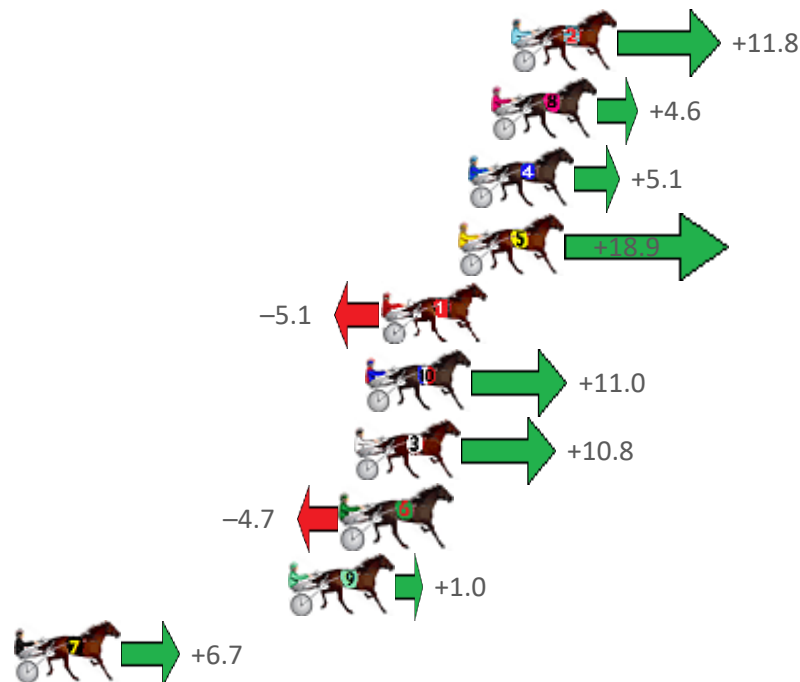

Albion Park Race 5 Distance 1660m

Saturday, 24 October 2020

Gross Time: 1:57.90 MileRate: 1:54.30 LeadTime: 3.50s First Qtr: 27.80s Second Qtr: 29.60s Third Qtr: 28.40s Fourth Qtr: 28.60s

NoHorse	Plc	Margin	Time	800Time (W)	400 Time (W)
2 HEZA BROMAC	1	0.0m	1:57.90	56.16s (1)	28.50s (2)
8 KEY LARGO	2	0.8m	1:57.96	56.67s (0)	28.34s (0)
4 SQUIRE	3	1.7m	1:58.03	56.64s (1)	28.41s (1)
5 LITTLE CHANGE	4	2.1m	1:58.06	55.66s (1)	27.85s (2)
1 WITH AUTHORITY	5	5.1m	1:58.28	57.36s (0)	28.96s (0)
10 ELMS CREEK	6	5.8m	1:58.34	56.22s (1)	28.51s (2)
3 JAMES DEAN	7	6.2m	1:58.37	56.23s (0)	28.27s (1)
6 BETTERTHANAJEEP	8	6.7m	1:58.40	57.33s (1)	29.08s (1)
9 SABRAGE	9	8.8m	1:58.56	56.93s (0)	28.60s (0)
7 JOHNNY WHITE	10	19.7m	1:59.38	56.53s (1)	29.37s (3)

Finish Position and metres gained from 800m

Sectionals
Powered by

PJ HARNESS ANALYSER **NEW**

Learn the power of sectionals

Coming 29 October 2020 – Check it out at www.pjdata.com.au

The Racing Queensland Board (trading as Racing Queensland) and provider are not responsible for the completeness or accuracy of any of the information contained herein, and makes no representations about its suitability for any purpose.