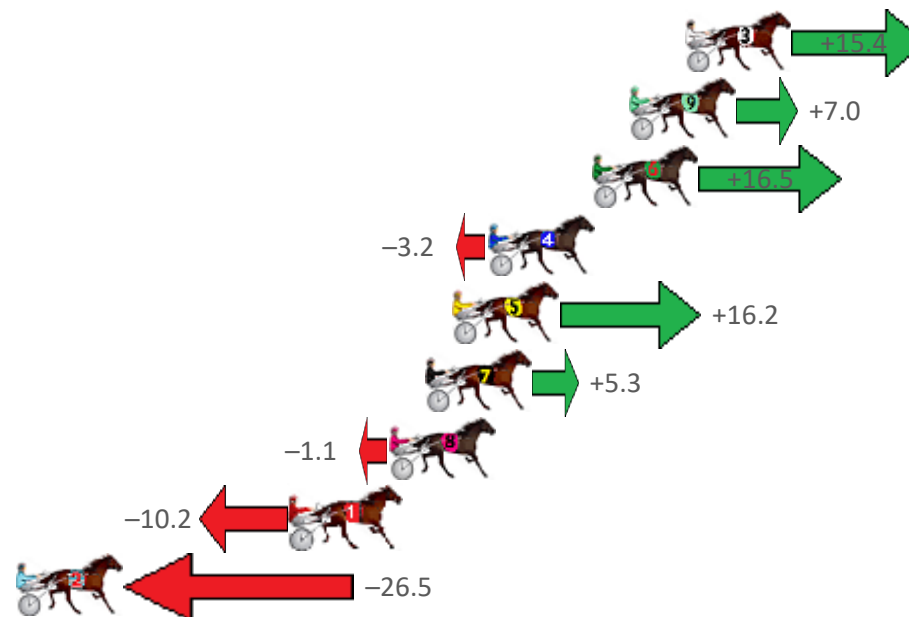

Albion Park Race 8 Distance 1660m

Saturday, 24 October 2020

Gross Time: 1:58.60 MileRate: 1:55.00 LeadTime: 3.50s First Qtr: 27.20s Second Qtr: 29.90s Third Qtr: 28.80s Fourth Qtr: 29.20s

NoHorse	Plc	Margin	Time	800Time (W)	400 Time (W)
3 VENUS JUJON	1	0.0m	1:58.60	56.89s (1)	28.55s (1)
9 MILLWOOD TILLY	2	2.2m	1:58.77	57.50s (1)	29.05s (1)
6 DAPPER BESSIE	3	3.7m	1:58.88	56.81s (1)	28.51s (1)
4 LOOKING FABULOUS	4	7.8m	1:59.20	58.23s (1)	29.77s (1)
5 KOTARE ELITE	5	9.2m	1:59.30	56.83s (1)	28.55s (0)
7 BILLBOARD BONNIE	6	10.3m	1:59.39	57.62s (0)	28.97s (0)
8 JOVIAL JULIE	7	11.7m	1:59.50	58.08s (0)	29.40s (0)
1 GINATIANO	8	15.6m	1:59.79	58.74s (0)	29.98s (0)
2 FOR THE CORZ	9	26.5m	2:00.63	59.91s (0)	31.08s (0)

Finish Position and metres gained from 800m

Sectionals
Powered by

PJ HARNESS ANALYSER **NEW**

Learn the power of sectionals

Coming 29 October 2020 – Check it out at www.pjdata.com.au

The Racing Queensland Board (trading as Racing Queensland) and provider are not responsible for the completeness or accuracy of any of the information contained herein, and makes no representations about its suitability for any purpose.