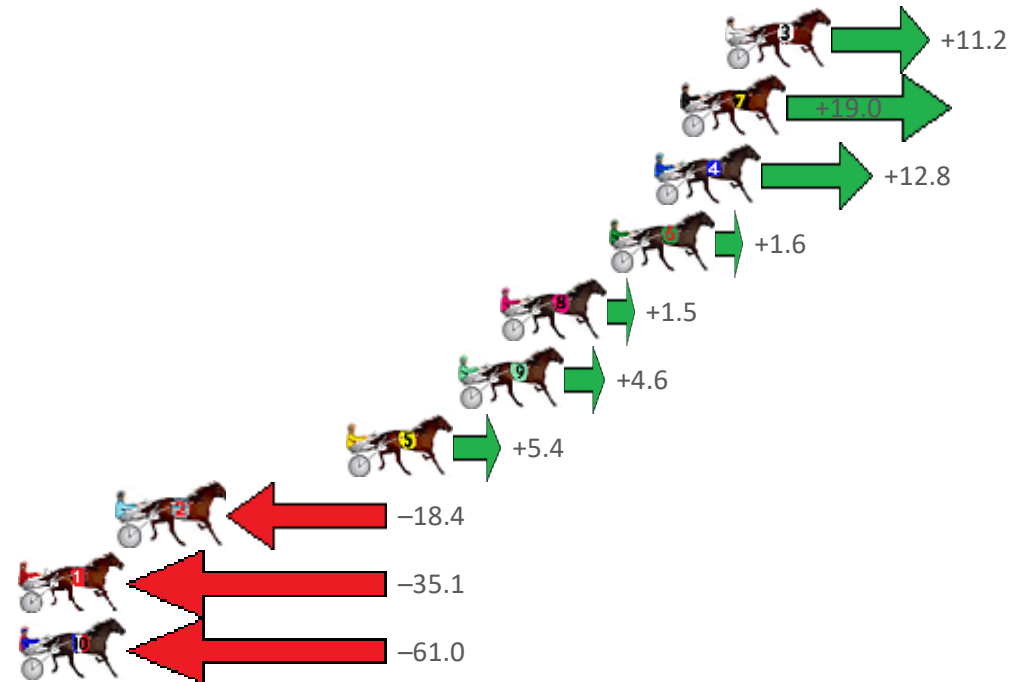

Albion Park Race 2 Distance 1660m

Saturday, 24 October 2020

Gross Time: 1:57.70 MileRate: 1:54.10 LeadTime: 3.50s First Qtr: 27.30s Second Qtr: 29.90s Third Qtr: 28.30s Fourth Qtr: 28.70s

NoHorse	Plc	Margin	Time	800Time (W)	400 Time (W)
3 STOMPEN	1	0.0m	1:57.70	56.21s (1)	28.23s (1)
7 SMART AS CAMM BE	2	1.8m	1:57.84	55.65s (1)	28.44s (2)
4 MUCH BETTOR	3	2.8m	1:57.91	56.09s (1)	28.11s (1)
6 CAUTIVAR	4	4.6m	1:58.05	56.89s (1)	28.89s (1)
8 SAM IS PERFECTION	5	8.9m	1:58.37	56.89s (0)	28.52s (0)
9 ARBIT MAJOR	6	10.6m	1:58.50	56.67s (0)	28.34s (0)
5 BATTLE BORN	7	15.0m	1:58.83	56.62s (0)	28.64s (1)
2 KURAHAUPO GAMBLER	8	24.0m	1:59.51	58.30s (0)	29.94s (0)
1 SOME EXCUSESOMEW	9	35.1m	2:00.34	59.49s (0)	31.20s (0)
10 TACTICAL RESPONSE	10	181.0m	2:11.34	61.32s (0)	32.34s (0)

Finish Position and metres gained from 800m

Sectionals
Powered by

PJ HARNESS ANALYSER **NEW**

Learn the power of sectionals

Coming 29 October 2020 – Check it out at www.pjdata.com.au

The Racing Queensland Board (trading as Racing Queensland) and provider are not responsible for the completeness or accuracy of any of the information contained herein, and makes no representations about its suitability for any purpose.