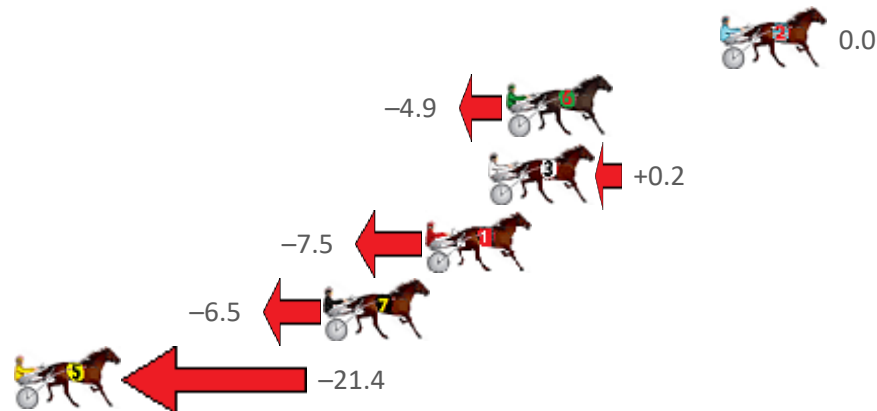

Albion Park Race 9 Distance 1660m

Saturday, 24 October 2020

Gross Time: 2:00.80 MileRate: 1:57.10 LeadTime: 3.50s First Qtr: 30.10s Second Qtr: 31.00s Third Qtr: 28.60s Fourth Qtr: 27.60s

NoHorse	Plc	Margin	Time	800Time (W)	400 Time (W)
2 DANCE IN THE SUN	1	0.0m	2:00.80	56.20s (0)	27.60s (0)
6 ITZ MAJOR RICH	2	8.5m	2:01.42	56.54s (1)	27.92s (1)
3 A RAINBOW DANCER	3	9.2m	2:01.47	56.19s (0)	27.61s (0)
1 HANOVER LECTER	4	11.7m	2:01.65	56.72s (0)	28.10s (0)
7 TEE JAY CEE	5	15.7m	2:01.94	56.65s (1)	28.09s (1)
5 MONTANA FLASH	6	36.6m	2:03.46	57.69s (0)	29.07s (1)

Finish Position and metres gained from 800m

Sectionals
Powered by

PJ HARNESS ANALYSER **NEW**
Learn the power of sectionals
Coming 29 October 2020 – Check it out at www.pjdata.com.au

The Racing Queensland Board (trading as Racing Queensland) and provider are not responsible for the completeness or accuracy of any of the information contained herein, and makes no representations about its suitability for any purpose.