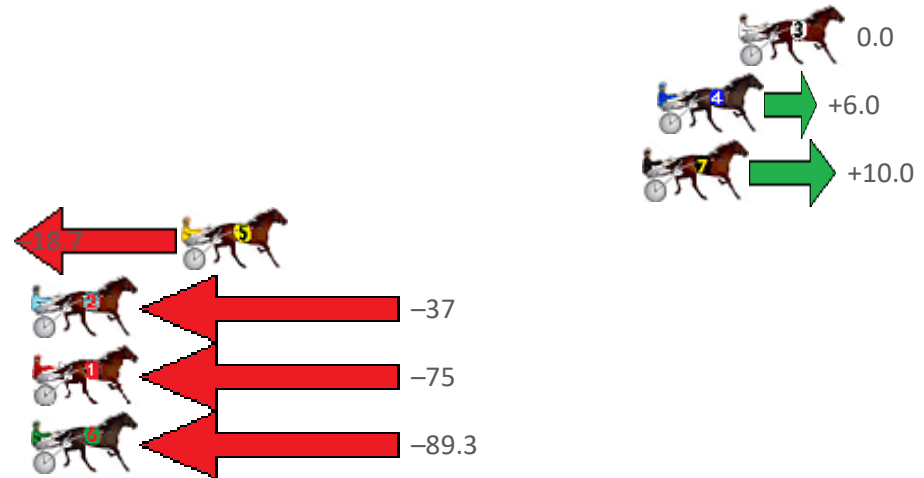

Albion Park Race 5 Distance 2138m

Tuesday, 1 December 2020

Gross Time: 2:34.90 MileRate: 1:56.60 LeadTime: 37.80s First Qtr: 28.60s Second Qtr: 30.20s Third Qtr: 28.90s Fourth Qtr: 29.40s

NoHorse	Plc	Margin	Time	800Time (W)	400 Time (W)
3 ROCKSLIDE	1	0.0m	2:34.90	58.30s (0)	29.40s (0)
4 DATALDO	2	3.2m	2:35.15	57.87s (0)	29.01s (1)
7 REDS GOOD TO GO	3	3.8m	2:35.19	57.58s (1)	28.71s (1)
5 FROST EN ICE	4	22.1m	2:36.60	59.66s (1)	30.75s (1)
2 GRETELS GIRL	5	41.6m	2:38.11	60.97s (0)	31.71s (0)
1 BARONE	6	90.9m	2:41.91	63.73s (0)	33.70s (0)
6 TEACHERS PET	7	98.7m	2:42.51	64.77s (1)	35.27s (0)

Finish Position and metres gained from 800m

Sectionals
Powered by

PJ HARNESS ANALYSER **NEW**

Learn the power of sectionals

Check us out at www.pjdata.com.au

The Racing Queensland Board (trading as Racing Queensland) and provider are not responsible for the completeness or accuracy of any of the information contained herein, and makes no representations about its suitability for any purpose.