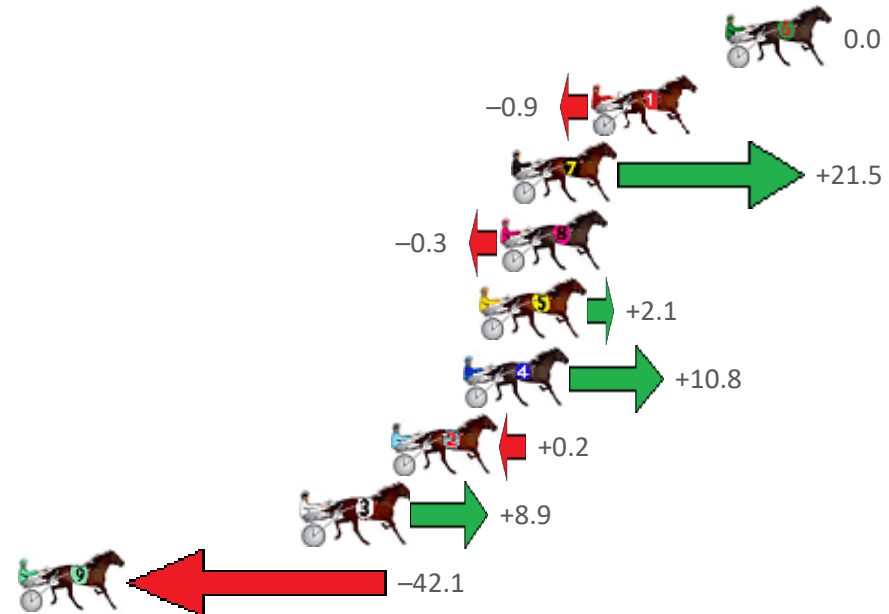

Albion Park Race 6 Distance 1660m

Tuesday, 1 December 2020

Gross Time: 1:59.20 MileRate: 1:55.60 LeadTime: 3.40s First Qtr: 27.00s Second Qtr: 31.10s Third Qtr: 29.10s Fourth Qtr: 28.60s

NoHorse	Plc	Margin	Time	800Time (W)	400 Time (W)
6 OUR RIDGY DIDGE	1	0.0m	1:59.20	57.70s (0)	28.60s (0)
1 MOTU AMETHYST	2	5.3m	1:59.60	57.76s (0)	28.66s (0)
7 CORINDHAP CREEK	3	8.5m	1:59.84	56.16s (2)	28.46s (2)
8 IMA BEACH BABE	4	8.9m	1:59.87	57.72s (0)	28.61s (0)
5 DONNY JONES	5	9.7m	1:59.93	57.55s (1)	28.79s (1)
4 LANCELOT BROMAC	6	10.4m	1:59.98	56.93s (1)	28.29s (2)
2 ARK ME	7	13.2m	2:00.19	57.69s (0)	28.59s (0)
3 SONNY ORLANDO	8	16.7m	2:00.45	57.06s (1)	28.72s (3)
9 LEFT A HURRIKANE	9	58.9m	2:03.62	60.72s (1)	31.71s (1)

Finish Position and metres gained from 800m

Sectionals
Powered by

PJ HARNESS ANALYSER **NEW**

Learn the power of sectionals

Check us out at www.pjdata.com.au

The Racing Queensland Board (trading as Racing Queensland) and provider are not responsible for the completeness or accuracy of any of the information contained herein, and makes no representations about its suitability for any purpose.