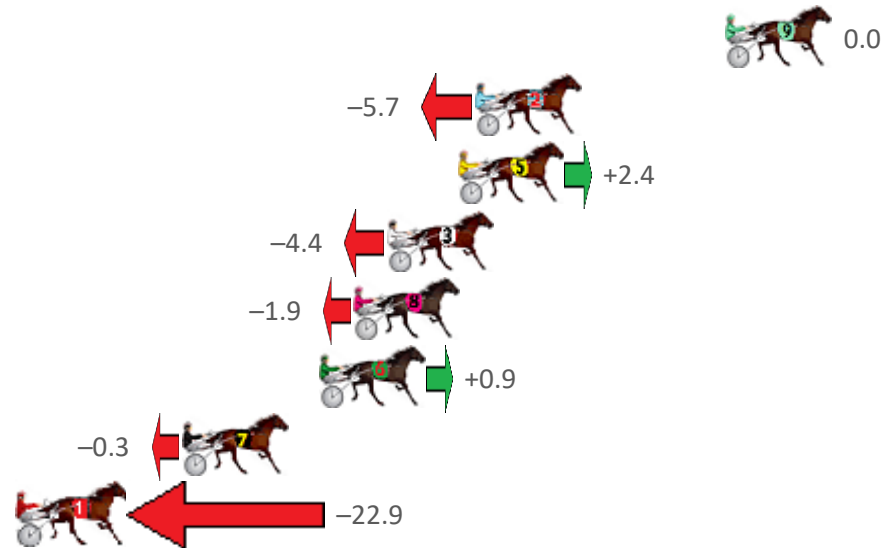

Albion Park Race 8 Distance 1660m

Tuesday, 1 December 2020

Gross Time: 1:59.60 MileRate: 1:56.00 LeadTime: 3.40s First Qtr: 28.40s Second Qtr: 31.20s Third Qtr: 28.50s Fourth Qtr: 28.10s

NoHorse	Plc	Margin	Time	800Time (W)	400 Time (W)
9 NIKITARAS	1	0.0m	1:59.60	56.60s (0)	28.10s (0)
2 LIVE ATOM	2	9.9m	2:00.33	57.00s (0)	28.13s (0)
5 RANIERI	3	10.6m	2:00.38	56.43s (1)	27.37s (1)
3 BEEF CITY BLAZE	4	13.4m	2:00.59	56.91s (1)	27.88s (1)
8 MAN OF ACTION	5	14.7m	2:00.69	56.73s (0)	27.63s (0)
6 GOTTA MOMENT	6	16.1m	2:00.79	56.54s (1)	27.45s (2)
7 BLUE MOON RISING	7	21.5m	2:01.19	56.62s (1)	27.53s (2)
1 CROWNING GLORY	8	31.5m	2:01.93	58.21s (0)	29.10s (0)

Finish Position and metres gained from 800m

Sectionals
Powered by

PJ HARNESS ANALYSER **NEW**

Learn the power of sectionals

Check us out at www.pjdata.com.au

The Racing Queensland Board (trading as Racing Queensland) and provider are not responsible for the completeness or accuracy of any of the information contained herein, and makes no representations about its suitability for any purpose.