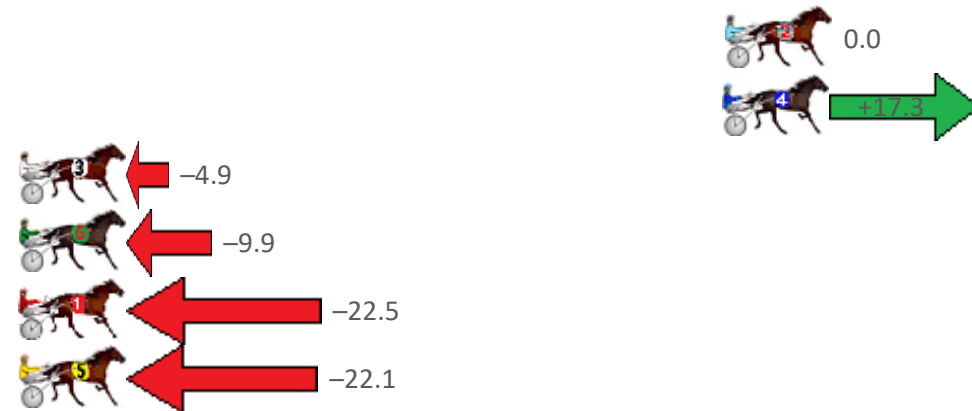

Albion Park Race 1 Distance 2138m

Tuesday, 1 December 2020

Gross Time: 2:49.90 MileRate: 2:07.90 LeadTime: 44.30s First Qtr: 31.50s Second Qtr: 31.70s Third Qtr: 31.10s Fourth Qtr: 31.30s

NoHorse	Plc	Margin	Time	800Time (W)	400 Time (W)
2 RAINBOW MAJESTIC	1	0.0m	2:49.90	62.40s (0)	31.30s (0)
4 IGNITE	2	0.1m	2:49.91	61.06s (1)	30.93s (0)
3 HURRIKANE SPIRIT	3	28.7m	2:52.25	62.78s (1)	32.02s (2)
6 NO LOVE ABOUT IT	4	30.5m	2:52.40	63.17s (0)	32.41s (0)
1 DOUBLETAP	5	34.7m	2:52.74	64.15s (0)	33.10s (0)
5 FIRST OFFENCE	6	38.5m	2:53.05	64.11s (0)	33.11s (1)

Finish Position and metres gained from 800m

Sectionals
Powered by

PJ HARNESS ANALYSER **NEW**

Learn the power of sectionals

Check us out at www.pjdata.com.au

The Racing Queensland Board (trading as Racing Queensland) and provider are not responsible for the completeness or accuracy of any of the information contained herein, and makes no representations about its suitability for any purpose.