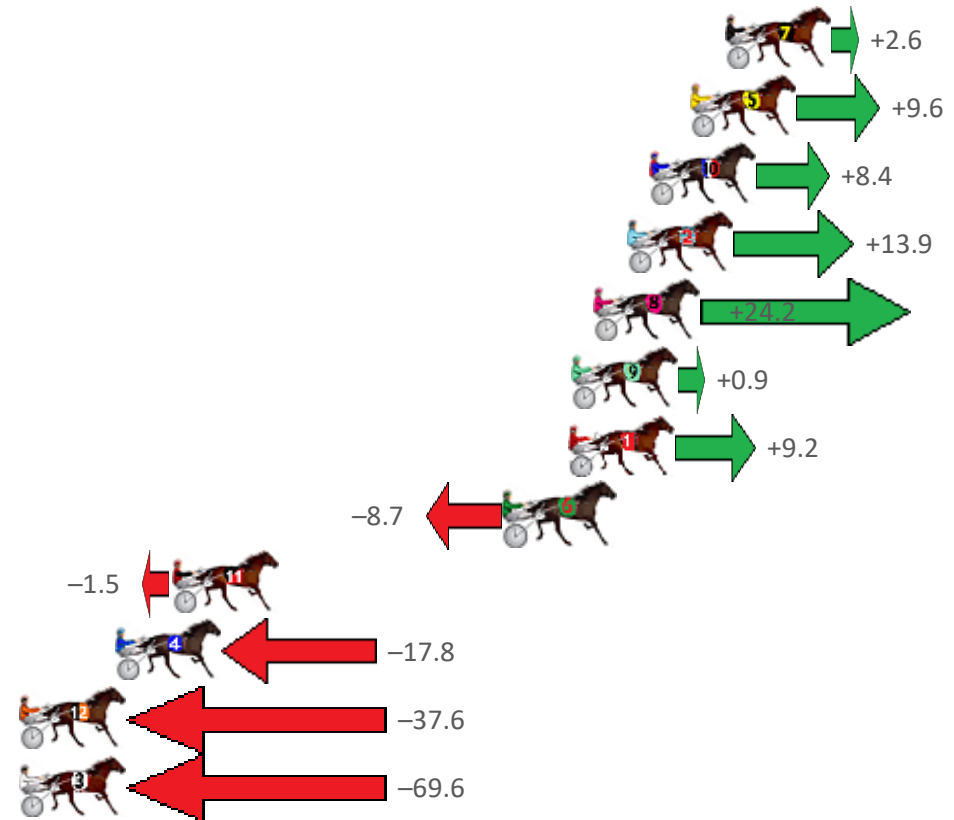

Albion Park Race 2 Distance 2138m

Tuesday, 1 December 2020

Gross Time: 2:44.60 MileRate: 2:03.30 LeadTime: 43.40s First Qtr: 30.10s Second Qtr: 30.60s Third Qtr: 29.70s Fourth Qtr: 30.80s

No	Horse	Plc	Margin	Time	800Time (W)	400 Time (W)
7	MALABAR SPUR	1	0.0m	2:44.60	60.30s (1)	30.80s (1)
5	DOWN UNDER RORS	2	1.4m	2:44.71	59.78s (0)	29.84s (1)
10	JANSSON	3	3.0m	2:44.84	59.87s (1)	30.63s (1)
2	KAPAI	4	3.9m	2:44.91	59.45s (1)	30.35s (1)
8	ALADDIN SANE	5	5.2m	2:45.02	58.68s (0)	29.44s (1)
9	ROSEHILL MAGIC	6	6.1m	2:45.09	60.43s (1)	30.82s (0)
1	HEDGE YOUR BET	7	6.2m	2:45.10	59.81s (0)	29.94s (0)
6	KYVALLEY TINMAN	8	8.7m	2:45.30	61.15s (0)	31.34s (0)
11	THE REAPER	9	21.9m	2:46.36	60.61s (0)	30.73s (0)
4	DAY TOURER	10	24.2m	2:46.55	61.84s (0)	31.66s (0)
12	HEART OF CHANGE	11	61.6m	2:49.56	63.33s (1)	34.21s (2)
3	ILLAWONG BUZZ	12	139.6m	2:55.85	65.73s (0)	35.52s (0)

Finish Position and metres gained from 800m

Sectionals
Powered by

PJ HARNESS ANALYSER **NEW**

Learn the power of sectionals

Check us out at www.pjdata.com.au

The Racing Queensland Board (trading as Racing Queensland) and provider are not responsible for the completeness or accuracy of any of the information contained herein, and makes no representations about its suitability for any purpose.