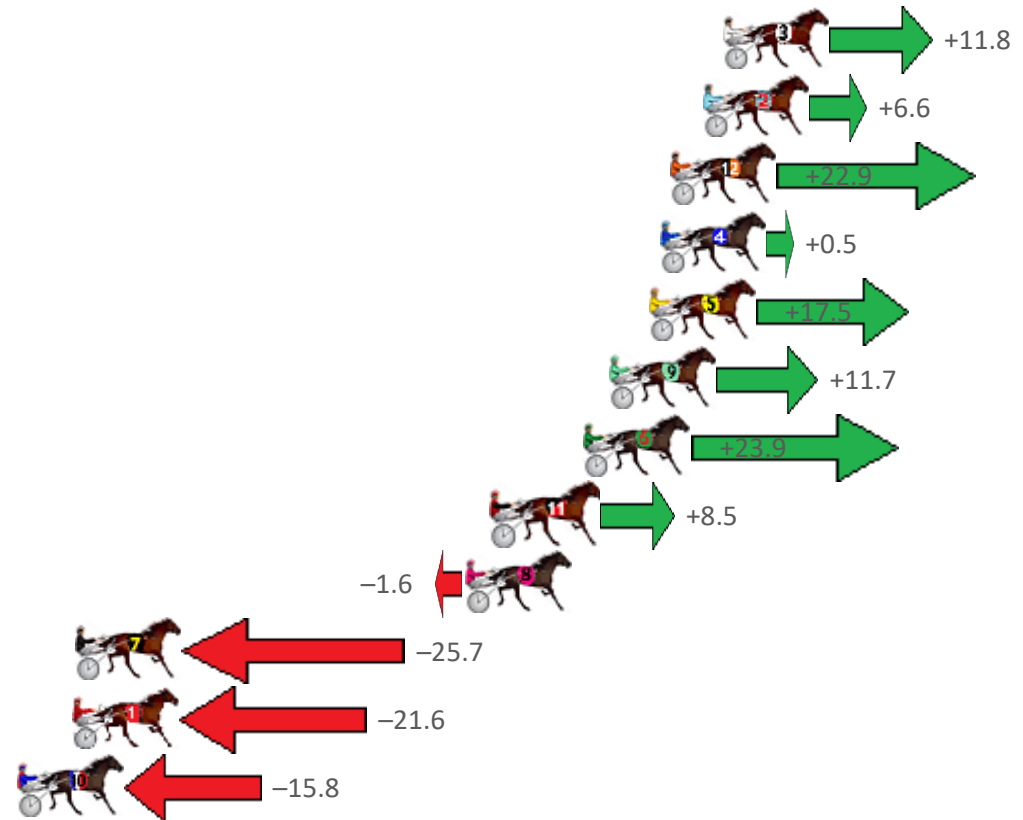

Albion Park Race 10 Distance 2138m

Tuesday, 1 December 2020

Gross Time: 2:34.90 MileRate: 1:56.60 LeadTime: 36.70s First Qtr: 30.40s Second Qtr: 30.70s Third Qtr: 28.60s Fourth Qtr: 28.50s

NoHorse	Plc	Margin	Time	800Time (W)	400 Time (W)
3 LITTLE CHANGE	1	0.0m	2:34.90	56.26s (1)	27.96s (2)
2 MAJOR MUCHA	2	0.8m	2:34.96	56.63s (1)	28.34s (2)
12 LENNY THE LEGEND	3	2.1m	2:35.06	55.47s (1)	27.46s (1)
4 RUN BOY RUN	4	2.5m	2:35.09	57.06s (1)	28.66s (1)
5 WINKANDITSOVER	5	2.9m	2:35.12	55.86s (1)	27.94s (1)
9 JAMES DEAN	6	4.5m	2:35.24	56.27s (1)	28.00s (2)
6 POWER SURGE	7	5.5m	2:35.31	55.40s (1)	27.36s (1)
11 ARTHUR LOWE	8	9.1m	2:35.58	56.50s (0)	28.20s (0)
8 MONTANA CHIEF	9	10.2m	2:35.66	57.21s (0)	28.87s (1)
7 OUTLAW FELLA	10	25.7m	2:36.82	58.92s (0)	30.32s (0)
1 FIRE AND ICE	11	25.8m	2:36.83	58.63s (0)	30.02s (0)
10 HEREUX HOMME	12	28.8m	2:37.06	58.22s (0)	29.92s (0)

Finish Position and metres gained from 800m

Sectionals
Powered by

PJ HARNES ANALYSER **NEW**

Learn the power of sectionals

Check us out at www.pjdata.com.au

The Racing Queensland Board (trading as Racing Queensland) and provider are not responsible for the completeness or accuracy of any of the information contained herein, and makes no representations about its suitability for any purpose.