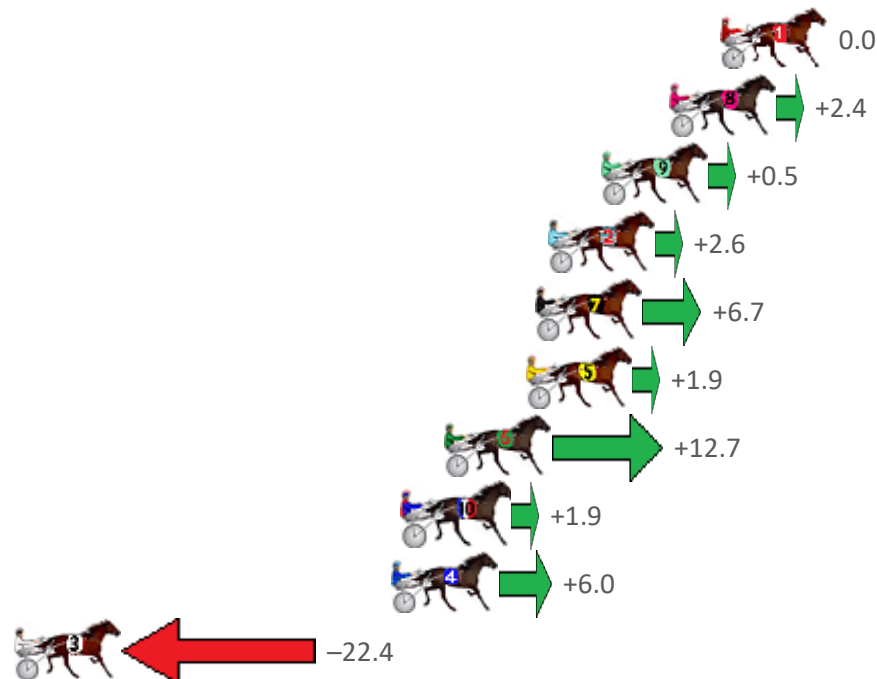

Albion Park Race 9 Distance 1660m

Tuesday, 1 December 2020

Gross Time: 1:56.90 MileRate: 1:53.40 LeadTime: 3.30s First Qtr: 27.90s Second Qtr: 29.80s Third Qtr: 27.80s Fourth Qtr: 28.10s

NoHorse	Plc	Margin	Time	800Time (W)	400 Time (W)
1 SMOKEY QUARTZ	1	0.0m	1:56.90	55.90s (0)	28.10s (0)
8 JUST ROKIN	2	2.0m	1:57.05	55.73s (0)	27.93s (0)
9 PACIFIC DRUMS	3	4.7m	1:57.25	55.87s (1)	28.16s (1)
2 COLONEL JOY	4	6.8m	1:57.40	55.72s (1)	27.96s (1)
7 JUMPING JOLT	5	7.3m	1:57.44	55.43s (0)	27.65s (0)
5 ROYAL LINCOLN	6	7.7m	1:57.47	55.77s (0)	28.00s (0)
6 ITZ MY GENERATION	7	10.9m	1:57.71	55.02s (1)	27.35s (0)
10 ITZ BETTOR TO WIN	8	12.5m	1:57.82	55.77s (1)	28.07s (2)
4 WATTLEBANK FLYER	9	13.0m	1:57.86	55.48s (1)	27.79s (1)
3 OUR FRIEND	10	32.8m	1:59.32	57.46s (2)	29.04s (2)

Finish Position and metres gained from 800m

Sectionals
Powered by

PJ HARNESS ANALYSER **NEW**

Learn the power of sectionals

Check us out at www.pjdata.com.au

The Racing Queensland Board (trading as Racing Queensland) and provider are not responsible for the completeness or accuracy of any of the information contained herein, and makes no representations about its suitability for any purpose.