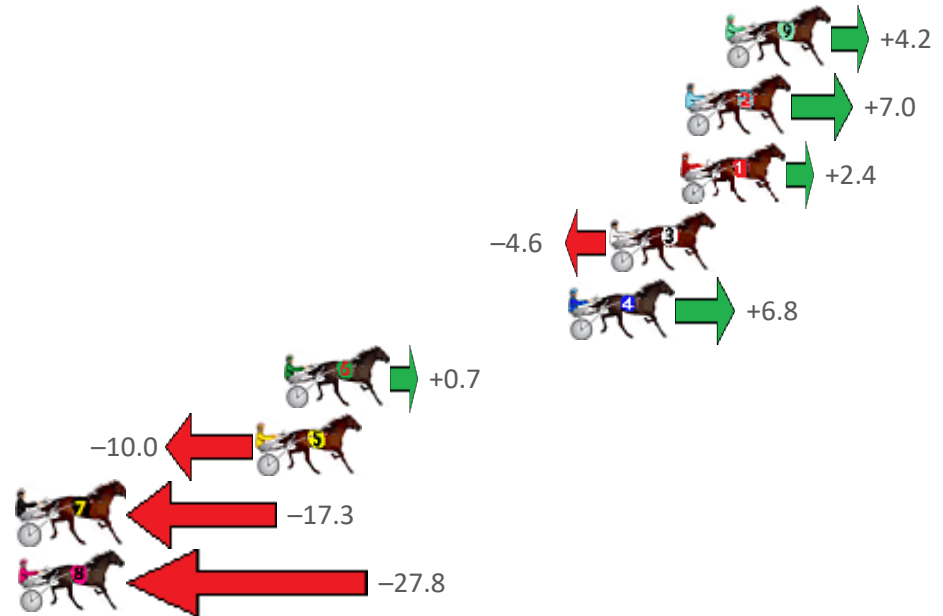

Albion Park Race 3 Distance 1660m

Tuesday, 1 December 2020

Gross Time: 2:01.50 MileRate: 1:57.80 LeadTime: 3.50s First Qtr: 30.00s Second Qtr: 30.90s Third Qtr: 28.40s Fourth Qtr: 28.70s

NoHorse	Plc	Margin	Time	800Time (W)	400 Time (W)
9 ALLMIGHTY MAX	1	0.0m	2:01.50	56.80s (1)	28.50s (1)
2 CEEYEAYE	2	1.6m	2:01.62	56.60s (0)	28.06s (0)
1 CATCH PHRASE	3	1.8m	2:01.64	56.93s (0)	28.43s (0)
3 BAILEYS WITH LEGS	4	4.6m	2:01.85	57.43s (0)	29.03s (0)
4 MONTANA PRIDE	5	6.2m	2:01.97	56.62s (1)	28.17s (1)
6 MONTANA MYSTIQUE	6	17.5m	2:02.82	57.05s (1)	28.58s (1)
5 WHATA OPTIMIST	7	18.6m	2:02.90	57.81s (1)	29.41s (1)
7 GOOD LUCK CHARM	8	34.9m	2:04.13	58.33s (0)	29.75s (0)
8 STEEVEN	9	40.8m	2:04.57	59.07s (0)	30.51s (0)

Finish Position and metres gained from 800m

Sectionals
Powered by

PJ HARNES ANALYSER **NEW**

Learn the power of sectionals

Check us out at www.pjdata.com.au

The Racing Queensland Board (trading as Racing Queensland) and provider are not responsible for the completeness or accuracy of any of the information contained herein, and makes no representations about its suitability for any purpose.