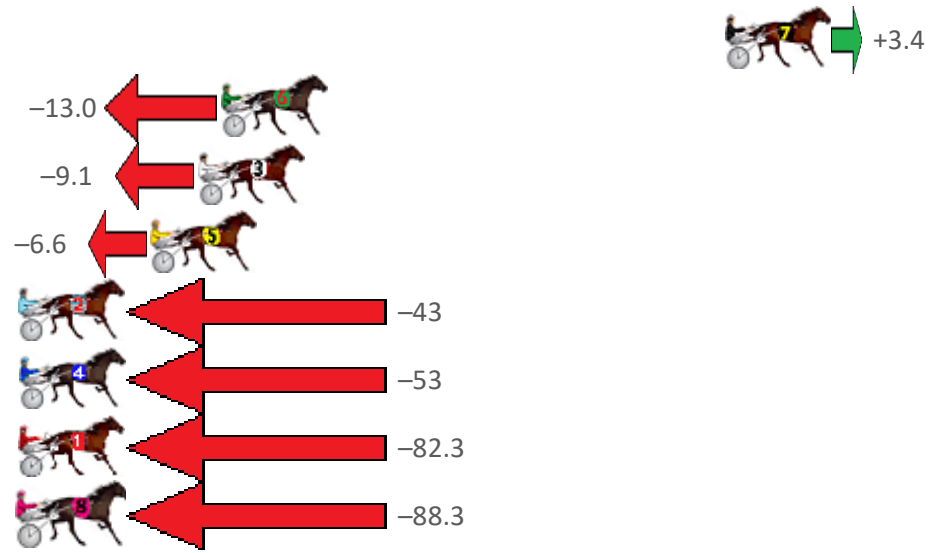

Albion Park Race 4 Distance 2138m

Tuesday, 1 December 2020

Gross Time: 2:39.00 MileRate: 1:59.70 LeadTime: 38.80s First Qtr: 31.30s Second Qtr: 31.00s Third Qtr: 28.80s Fourth Qtr: 29.10s

No	Horse	Plc	Margin	Time	800Time (W)	400 Time (W)
7	MONARO MIA	1	0.0m	2:39.00	57.66s (2)	29.10s (0)
6	MAJESTIC ESS JAY	2	20.0m	2:40.53	58.84s (1)	29.88s (0)
3	SKYLINE	3	20.9m	2:40.60	58.55s (1)	29.93s (1)
5	IN THE VALLEY	4	22.8m	2:40.74	58.38s (1)	29.68s (2)
2	MELPARK MAGIC	5	47.6m	2:42.63	60.99s (0)	31.31s (1)
4	IVANOV	6	62.1m	2:43.74	61.66s (0)	31.99s (0)
1	AVEROSS DON	7	82.3m	2:45.28	63.82s (0)	34.01s (0)
8	KINGDOM COME	8	168.3m	2:51.85	64.25s (0)	32.59s (0)

Finish Position and metres gained from 800m

Sectionals
Powered by

PJ HARNES ANALYSER **NEW**

Learn the power of sectionals

Check us out at www.pjdata.com.au

The Racing Queensland Board (trading as Racing Queensland) and provider are not responsible for the completeness or accuracy of any of the information contained herein, and makes no representations about its suitability for any purpose.