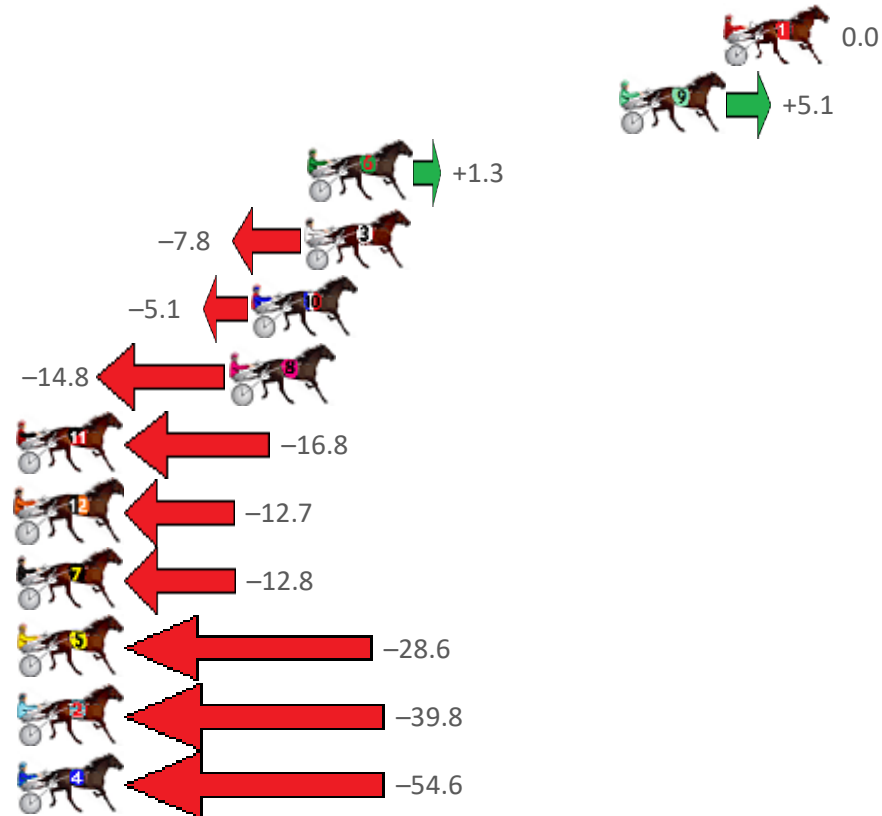

Albion Park Race 7 Distance 2138m

Tuesday, 1 December 2020

Gross Time: 2:36.60 MileRate: 1:57.90 LeadTime: 38.90s First Qtr: 30.70s Second Qtr: 30.60s Third Qtr: 28.10s Fourth Qtr: 28.30s

NoHorse	Plc	Margin	Time	800Time (W)	400 Time (W)
1 FLAME LADY	1	0.0m	2:36.60	56.40s (0)	28.30s (0)
9 HIGH ON MONTANA	2	4.1m	2:36.90	56.04s (0)	27.87s (0)
6 COPPICE	3	16.5m	2:37.83	56.31s (0)	28.38s (0)
3 BONDI SHAKE	4	16.6m	2:37.83	56.95s (1)	28.62s (2)
10 ALLSTAR SEA	5	18.7m	2:37.99	56.76s (0)	28.46s (2)
8 SUNNY RICE	6	19.6m	2:38.06	57.44s (0)	29.27s (0)
11 IFOUNDTHEBEACH	7	39.4m	2:39.53	57.58s (1)	29.20s (3)
12 MY ULTIMATE BONDI	8	39.9m	2:39.57	57.29s (1)	29.26s (1)
7 BOULDER CITY	9	45.4m	2:39.98	57.30s (1)	29.51s (0)
5 COULDNTMISAFALCON	10	46.8m	2:40.08	58.41s (1)	29.89s (2)
2 PHOTOZEN	11	53.6m	2:40.59	59.19s (1)	30.50s (0)
4 COBBLER LANE	12	58.2m	2:40.93	60.23s (1)	31.55s (1)

Finish Position and metres gained from 800m

Sectionals
Powered by

PJ HARNESS ANALYSER **NEW**

Learn the power of sectionals

Check us out at www.pjdata.com.au

The Racing Queensland Board (trading as Racing Queensland) and provider are not responsible for the completeness or accuracy of any of the information contained herein, and makes no representations about its suitability for any purpose.