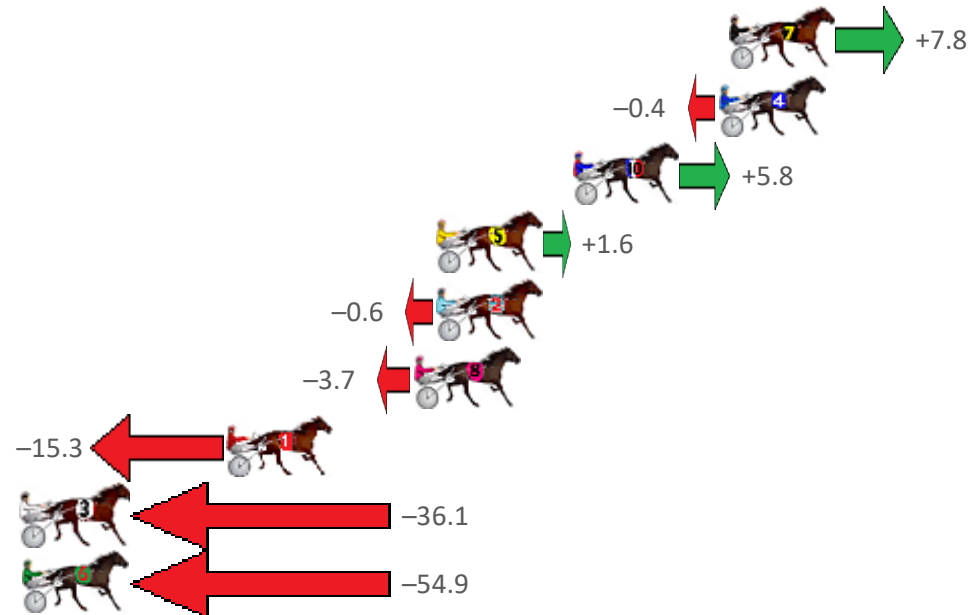

Albion Park Race 3 Distance 1660m

Saturday, 30 January 2021

Gross Time: 1:55.60 MileRate: 1:52.10 LeadTime: 3.30s First Qtr: 26.70s Second Qtr: 30.20s Third Qtr: 27.30s Fourth Qtr: 28.10s

NoHorse	Plc	Margin	Time	800Time (W)	400 Time (W)
7 ONE CHANGE	1	0.0m	1:55.60	54.86s (2)	27.85s (1)
4 IDEAL WORLD	2	0.4m	1:55.63	55.43s (0)	28.13s (0)
10 MISTER DONALD	3	6.2m	1:56.06	55.00s (2)	27.95s (1)
5 SPARKLING CULLECT	4	11.6m	1:56.46	55.29s (0)	27.69s (0)
2 HURRICANE ROY	5	11.6m	1:56.46	55.44s (1)	27.93s (2)
8 OUR BONDI BEACH	6	12.5m	1:56.52	55.65s (0)	28.07s (0)
1 SIR JULIAN	7	19.9m	1:57.07	56.45s (0)	28.95s (0)
3 OUR MAJOR DAY	8	39.7m	1:58.53	57.89s (1)	29.94s (1)
6 FRANCO LANDRY	9	71.7m	2:00.90	59.18s (2)	31.99s (3)

Finish Position and metres gained from 800m

Sectionals
Powered by

PJ HARNESS ANALYSER **NEW**

Learn the power of sectionals

Check us out at www.pjdata.com.au

The Racing Queensland Board (trading as Racing Queensland) and provider are not responsible for the completeness or accuracy of any of the information contained herein, and makes no representations about its suitability for any purpose.