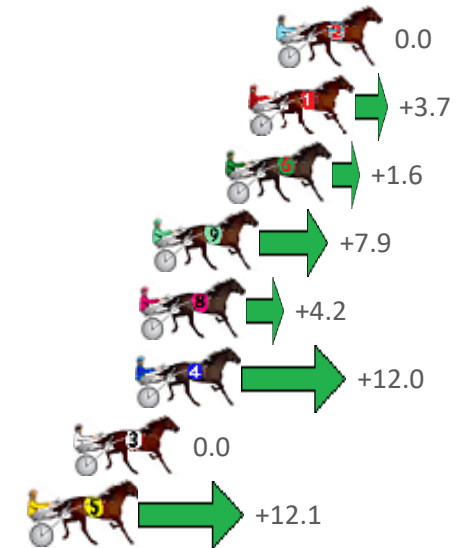

Albion Park Race 7 Distance 1660m

Saturday, 30 January 2021

Gross Time: 1:57.90 MileRate: 1:54.30 LeadTime: 3.40s First Qtr: 27.20s Second Qtr: 30.10s Third Qtr: 28.40s Fourth Qtr: 28.80s

NoHorse	Plc	Margin	Time	800Time (W)	400 Time (W)
2 BOHANNAN	1	0.0m	1:57.90	57.20s (0)	28.80s (0)
1 CHERRYS THE BEST	2	1.1m	1:57.98	56.94s (0)	28.55s (0)
6 GEORGIE MARTIN	3	2.0m	1:58.05	57.09s (1)	28.90s (1)
9 ALWAYS A SECRET	4	4.9m	1:58.27	56.64s (1)	28.81s (2)
8 COURAGEOUS SAINT	5	5.4m	1:58.31	56.90s (0)	28.51s (0)
4 JUST JOSHIN	6	5.6m	1:58.32	56.35s (1)	28.54s (2)
3 RIVERLEIGH ROCKET	7	8.0m	1:58.50	57.20s (1)	29.03s (1)
5 COLONEL JOY	8	9.7m	1:58.63	56.34s (1)	28.79s (1)

Finish Position and metres gained from 800m

Sectionals
Powered by

PJ HARNESS ANALYSER **NEW**

Learn the power of sectionals

Check us out at www.pjdata.com.au

The Racing Queensland Board (trading as Racing Queensland) and provider are not responsible for the completeness or accuracy of any of the information contained herein, and makes no representations about its suitability for any purpose.