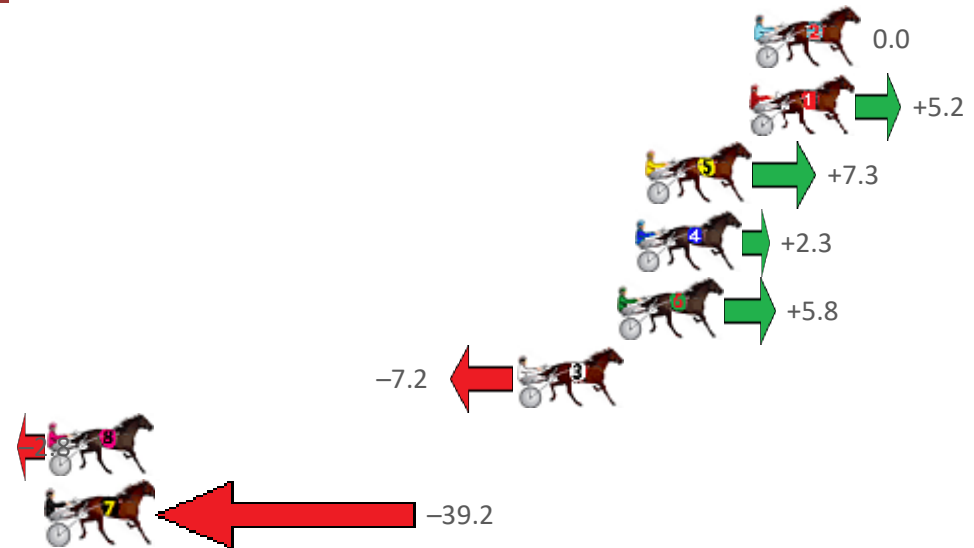

Albion Park Race 5 Distance 1660m

Saturday, 30 January 2021

Gross Time: 1:57.10 MileRate: 1:53.50 LeadTime: 3.30s First Qtr: 28.10s Second Qtr: 29.00s Third Qtr: 27.80s Fourth Qtr: 28.90s

NoHorse	Plc	Margin	Time	800Time (W)	400 Time (W)
2 KEY LARGO	1	0.0m	1:57.10	56.70s (0)	28.90s (0)
1 MAYWYNS COURAGE	2	0.2m	1:57.12	56.33s (0)	28.58s (0)
5 COMMODORE JUJON	3	4.3m	1:57.43	56.19s (1)	28.39s (2)
4 MONTANA CHIEF	4	4.7m	1:57.46	56.54s (1)	28.81s (2)
6 MISSINMEMATE	5	5.4m	1:57.51	56.29s (0)	28.64s (0)
3 THE FORTUNATE SON	6	9.4m	1:57.81	57.21s (1)	29.33s (1)
8 LITTLE BOLT	7	40.8m	2:00.19	56.90s (0)	29.47s (0)
7 MAKE MINE JOE	8	56.6m	2:01.39	59.46s (0)	31.03s (0)

Finish Position and metres gained from 800m

Sectionals
Powered by

PJ HARNESS ANALYSER **NEW**

Learn the power of sectionals

Check us out at www.pjdata.com.au

The Racing Queensland Board (trading as Racing Queensland) and provider are not responsible for the completeness or accuracy of any of the information contained herein, and makes no representations about its suitability for any purpose.