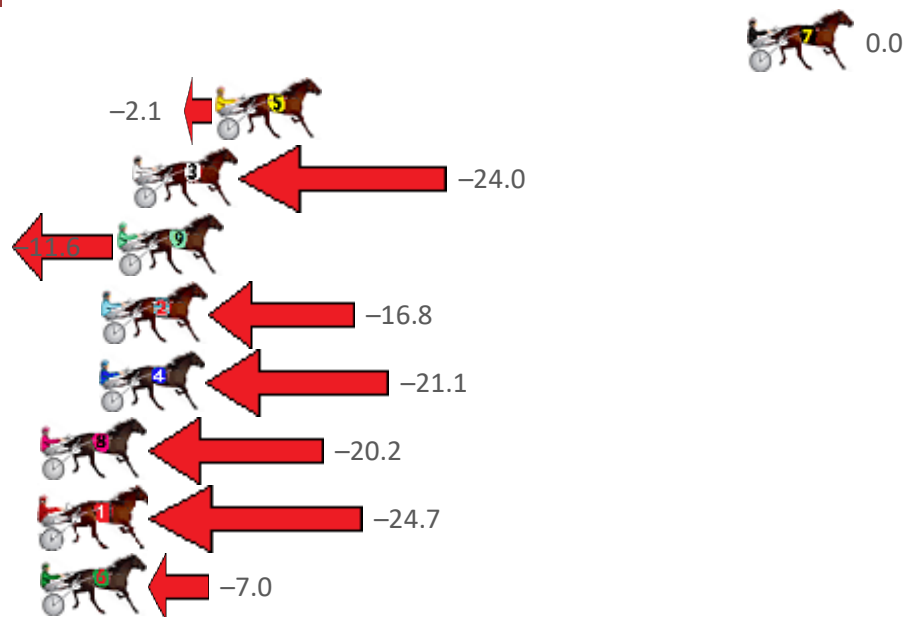

Albion Park Race 6 Distance 2138m

Saturday, 30 January 2021

Gross Time: 2:32.30 MileRate: 1:54.60 LeadTime: 37.10s First Qtr: 29.30s Second Qtr: 29.50s Third Qtr: 28.10s Fourth Qtr: 28.30s

NoHorse	Plc	Margin	Time	800Time (W)	400 Time (W)
7 SAUCY DREAMS	1	0.0m	2:32.30	56.40s (1)	28.30s (0)
5 JIGGLE AND JIVE	2	21.1m	2:33.87	56.55s (1)	28.25s (1)
3 NIMAH FRANCO	3	24.4m	2:34.11	58.08s (0)	29.50s (0)
9 FEEL LIKE DANCIN	4	25.0m	2:34.16	57.21s (1)	28.83s (1)
2 ALE ALE KAI	5	25.6m	2:34.20	57.58s (1)	29.20s (1)
4 A RAINBOW DELIGHT	6	25.7m	2:34.21	57.88s (1)	29.60s (1)
8 GODDESS JUJON	7	29.2m	2:34.47	57.82s (0)	29.10s (0)
1 HARPAGUS	8	29.3m	2:34.48	58.13s (0)	29.46s (0)
6 LISA LINCOLN	9	30.4m	2:34.56	56.89s (1)	28.60s (1)

Finish Position and metres gained from 800m

Sectionals
Powered by

PJ HARNESS ANALYSER **NEW**

Learn the power of sectionals

Check us out at www.pjdata.com.au

The Racing Queensland Board (trading as Racing Queensland) and provider are not responsible for the completeness or accuracy of any of the information contained herein, and makes no representations about its suitability for any purpose.