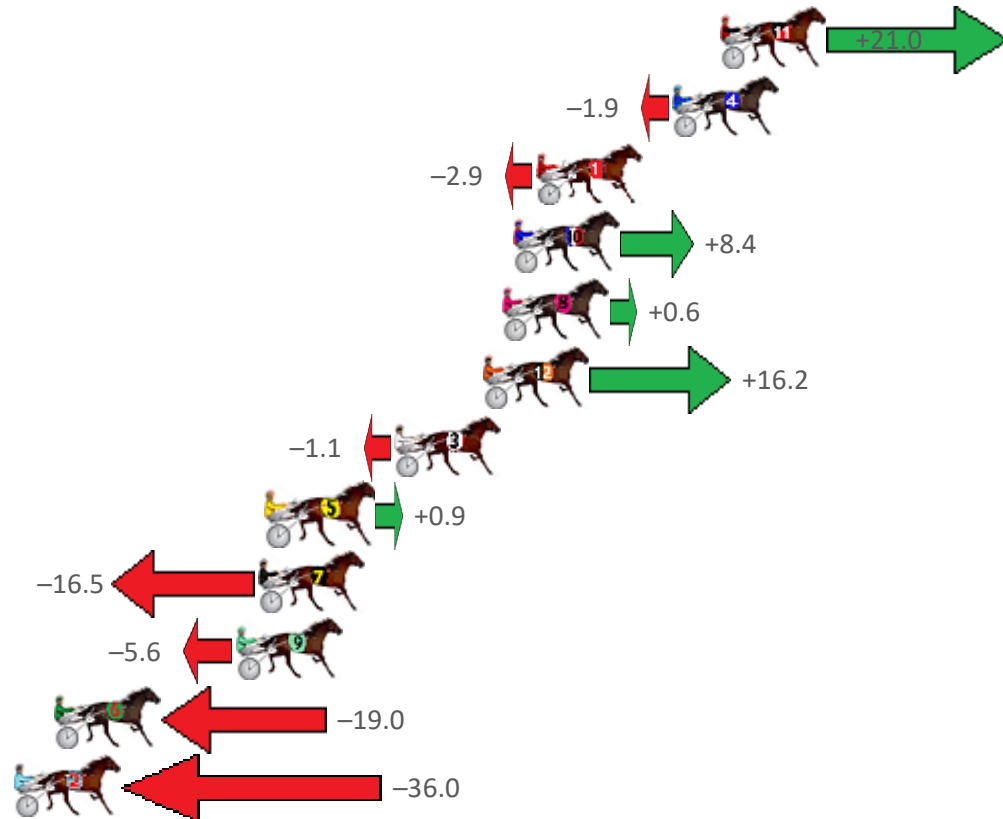

Albion Park Race 1 Distance 2138m

Saturday, 30 January 2021

Gross Time: 2:32.60 MileRate: 1:54.90 LeadTime: 35.80s First Qtr: 29.50s Second Qtr: 30.10s Third Qtr: 28.20s Fourth Qtr: 29.00s

NoHorse	Plc	Margin	Time	800Time (W)	400 Time (W)
11 LILAC FLASH	1	0.0m	2:32.60	55.71s (1)	27.96s (2)
4 STOMPPEM	2	1.9m	2:32.74	57.34s (0)	29.14s (0)
1 SO KOOL MASTER	3	7.3m	2:33.16	57.41s (0)	29.22s (0)
10 KINGOFTHESTARS	4	8.2m	2:33.22	56.60s (1)	28.91s (2)
8 HANDSOME HERO	5	8.6m	2:33.25	57.16s (0)	29.07s (1)
12 LEOS BEST	6	9.4m	2:33.32	56.05s (1)	28.26s (2)
3 CLARRY	7	12.9m	2:33.58	57.28s (1)	28.57s (1)
5 JONAH JONES	8	17.9m	2:33.96	57.14s (0)	28.94s (0)
7 ROCKNROLL ICON	9	18.3m	2:33.99	58.37s (1)	30.07s (1)
9 IMA TOP TYCOON	10	19.2m	2:34.06	57.60s (0)	29.37s (0)
6 CHANTREY	11	26.4m	2:34.61	58.55s (1)	29.89s (1)
2 DAPPER	12	66.2m	2:37.64	59.76s (0)	30.89s (0)

Finish Position and metres gained from 800m

Sectionals
Powered by

PJ HARNESS ANALYSER **NEW**

Learn the power of sectionals

Check us out at www.pjdata.com.au

The Racing Queensland Board (trading as Racing Queensland) and provider are not responsible for the completeness or accuracy of any of the information contained herein, and makes no representations about its suitability for any purpose.