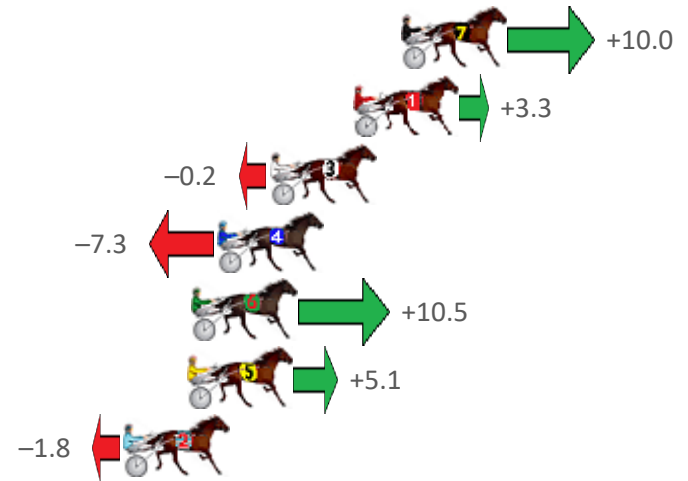

Albion Park Race 4 Distance 1660m

Saturday, 30 January 2021

Gross Time: 1:57.20 MileRate: 1:53.60 LeadTime: 3.40s First Qtr: 27.30s Second Qtr: 31.60s Third Qtr: 27.60s Fourth Qtr: 27.30s

NoHorse	Plc	Margin	Time	800Time (W)	400 Time (W)
7 MAJOR CAM	1	0.0m	1:57.20	54.22s (0)	26.57s (0)
1 CLINTAL DO	2	1.9m	1:57.34	54.67s (0)	27.06s (0)
3 ROCK WITH SAM	3	5.2m	1:57.57	54.91s (1)	27.34s (1)
4 JUSTALITTLE TORQUE	4	7.3m	1:57.72	55.40s (0)	27.80s (0)
6 CHEVRONS REWARD	5	8.3m	1:57.80	54.18s (1)	27.16s (2)
5 TENNYSON BROMAC	6	8.5m	1:57.81	54.55s (1)	26.89s (1)
2 SUBTLE DELIGHT	7	11.0m	1:57.99	55.02s (1)	27.38s (1)

Finish Position and metres gained from 800m

Sectionals
Powered by

PJ HARNESS ANALYSER **NEW**

Learn the power of sectionals

Check us out at www.pjdata.com.au

The Racing Queensland Board (trading as Racing Queensland) and provider are not responsible for the completeness or accuracy of any of the information contained herein, and makes no representations about its suitability for any purpose.