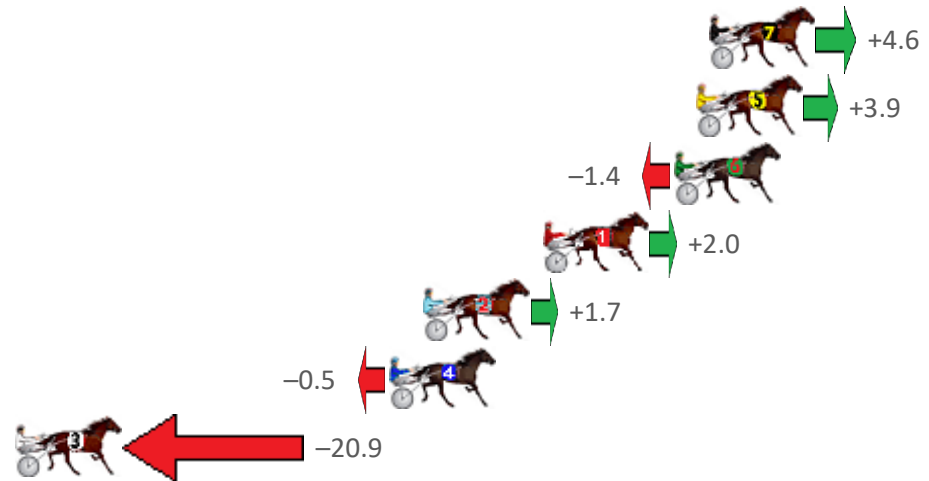

Albion Park Race 9 Distance 2138m

Saturday, 30 January 2021

Gross Time: 2:33.10 MileRate: 1:55.20 LeadTime: 36.90s First Qtr: 30.90s Second Qtr: 30.30s Third Qtr: 26.90s Fourth Qtr: 28.10s

NoHorse	Plc	Margin	Time	800Time (W)	400 Time (W)
7 LETS KATCHMEIFUCAN	1	0.0m	2:33.10	54.69s (2)	27.96s (1)
5 SPEEDY DOMINIC	2	0.5m	2:33.14	54.73s (0)	27.80s (0)
6 STRADDIE	3	1.4m	2:33.20	55.10s (0)	28.20s (0)
1 BIG BANG LEONARD	4	6.6m	2:33.59	54.86s (0)	27.71s (0)
2 JOHNNY WHITE	5	11.3m	2:33.93	54.88s (0)	27.67s (0)
4 IMASPORTSSTAR	6	12.7m	2:34.04	55.03s (1)	28.13s (2)
3 LENNY THE LEGEND	7	27.5m	2:35.13	56.43s (1)	29.02s (1)

Finish Position and metres gained from 800m

Sectionals
Powered by

The Racing Queensland Board (trading as Racing Queensland) and provider are not responsible for the completeness or accuracy of any of the information contained herein, and makes no representations about its suitability for any purpose.