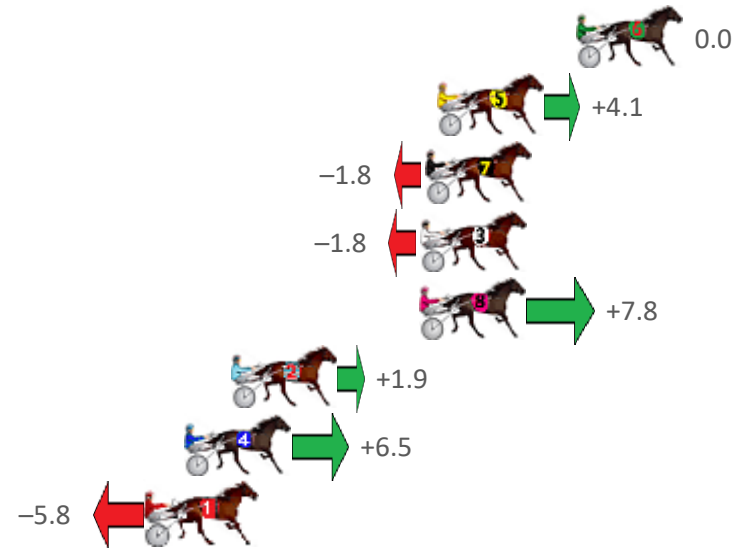

Albion Park Race 8 Distance 1660m

Saturday, 30 January 2021

Gross Time: 1:57.40 MileRate: 1:53.80 LeadTime: 3.40s First Qtr: 27.40s Second Qtr: 30.60s Third Qtr: 27.20s Fourth Qtr: 28.80s

NoHorse	Plc	Margin	Time	800Time (W)	400 Time (W)
6 BETTERTHANDIAMOND	1	0.0m	1:57.40	56.00s (0)	28.80s (0)
5 WICKED AZZ	2	5.5m	1:57.82	55.71s (1)	28.51s (2)
7 ROCKITA	3	6.0m	1:57.85	56.13s (1)	28.94s (1)
3 RUNFORTHEROSES	4	6.2m	1:57.87	56.13s (0)	28.83s (0)
8 LOOKING FABULOUS	5	6.2m	1:57.87	55.46s (1)	28.23s (2)
2 TRUE STEPPER	6	13.7m	1:58.44	55.87s (0)	28.64s (0)
4 SUKI DAYO	7	15.5m	1:58.57	55.55s (0)	28.38s (1)
1 NEWMERELLA LADYKAY	8	17.0m	1:58.69	56.40s (0)	29.22s (0)

Finish Position and metres gained from 800m

Sectionals
Powered by

PJ HARNESS ANALYSER **NEW**

Learn the power of sectionals

Check us out at www.pjdata.com.au

The Racing Queensland Board (trading as Racing Queensland) and provider are not responsible for the completeness or accuracy of any of the information contained herein, and makes no representations about its suitability for any purpose.