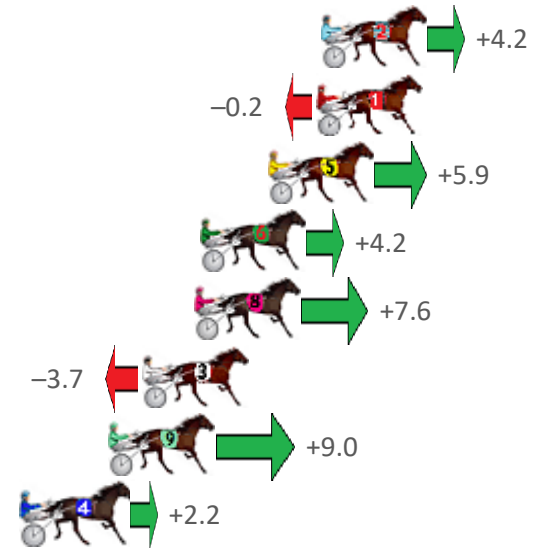

Albion Park Race 10 Distance 2647m

Saturday, 30 January 2021

Gross Time: 3:27.30 MileRate: 2:06.00 LeadTime: 86.90s First Qtr: 31.20s Second Qtr: 30.70s Third Qtr: 29.70s Fourth Qtr: 28.80s

NoHorse	Plc	Margin	Time	800Time (W)	400 Time (W)
2 SKYLINE	1	0.0m	3:27.30	58.19s (0)	28.47s (0)
1 MATATOKI	2	0.2m	3:27.32	58.51s (0)	28.81s (0)
5 MUSCULUS	3	2.1m	3:27.46	58.07s (1)	28.33s (1)
6 MIRACLE RISING	4	4.8m	3:27.66	58.19s (0)	28.50s (0)
8 RED CASTLETON	5	5.0m	3:27.68	57.95s (1)	28.24s (1)
3 SIR FAHRENHEIT	6	7.1m	3:27.84	58.77s (1)	29.04s (1)
9 GARLAND GREENE	7	8.4m	3:27.94	57.85s (1)	28.17s (1)
4 BD KHAOSAN	8	11.8m	3:28.19	58.34s (0)	28.59s (0)

Finish Position and metres gained from 800m

Sectionals
Powered by

PJ HARNESS ANALYSER **NEW**

Learn the power of sectionals

Check us out at www.pjdata.com.au

The Racing Queensland Board (trading as Racing Queensland) and provider are not responsible for the completeness or accuracy of any of the information contained herein, and makes no representations about its suitability for any purpose.