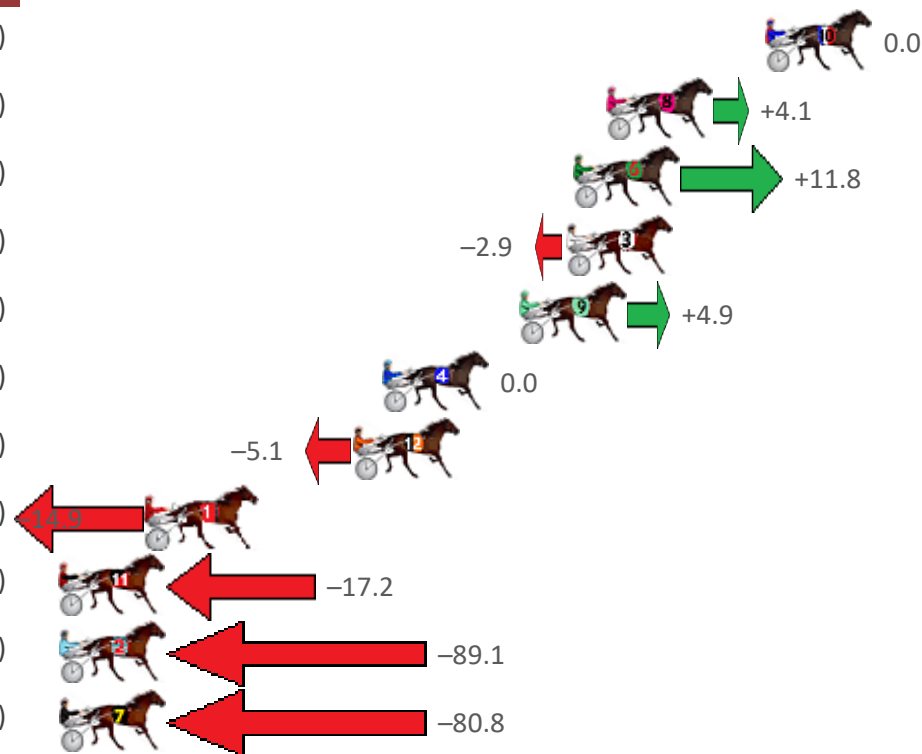

Albion Park Race 2 Distance 2138m

Saturday, 30 January 2021

Gross Time: 2:32.60 MileRate: 1:54.90 LeadTime: 36.80s First Qtr: 27.90s Second Qtr: 30.90s Third Qtr: 27.80s Fourth Qtr: 29.20s

No	Horse	Plc	Margin	Time	800Time (W)	400 Time (W)
10	BLACKSADANCE	1	0.0m	2:32.60	57.00s (0)	29.20s (0)
8	BOMB SUIT	2	6.3m	2:33.08	56.71s (1)	28.09s (3)
6	THEARTOFINFUSION	3	7.6m	2:33.18	56.16s (0)	28.36s (1)
3	NOTORIOUS	4	7.9m	2:33.21	57.21s (0)	29.31s (0)
9	CONVAIR HUSTLER	5	9.7m	2:33.34	56.65s (0)	28.90s (0)
4	GOOD AS IT GETS	6	15.2m	2:33.76	57.00s (1)	28.50s (0)
12	MASTER CATCH	7	16.3m	2:33.85	57.36s (2)	29.77s (1)
1	CAPTAIN COSMONAUT	8	24.5m	2:34.48	58.06s (0)	30.12s (2)
11	PACIFIC COIN	9	37.0m	2:35.43	58.22s (1)	29.75s (1)
2	VIENNA BOY	10	94.9m	2:39.87	63.31s (1)	34.30s (1)
7	GOING FOR GOLD	11	99.0m	2:40.18	62.72s (2)	34.96s (2)

Finish Position and metres gained from 800m

Sectionals
Powered by

PJ HARNESS ANALYSER **NEW**

Learn the power of sectionals

Check us out at www.pjdata.com.au

The Racing Queensland Board (trading as Racing Queensland) and provider are not responsible for the completeness or accuracy of any of the information contained herein, and makes no representations about its suitability for any purpose.