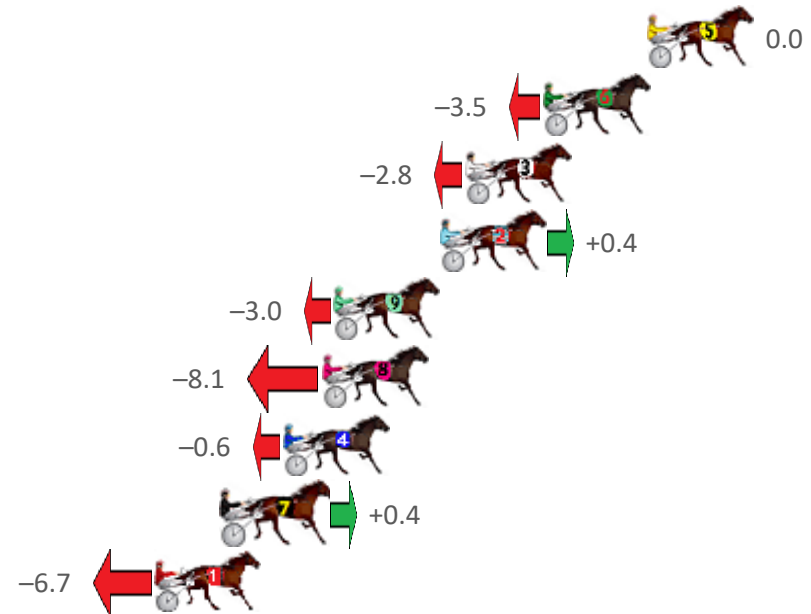

Finish Position and metres gained from 800m

Sectionals  
Powered by

**PJ HARNESS ANALYSER** Version 3.05 Out Now!  
**HORSE REPORTS / RAW DATA**  
 All your sectional needs Check us out at [www.pjdata.com.au](http://www.pjdata.com.au)