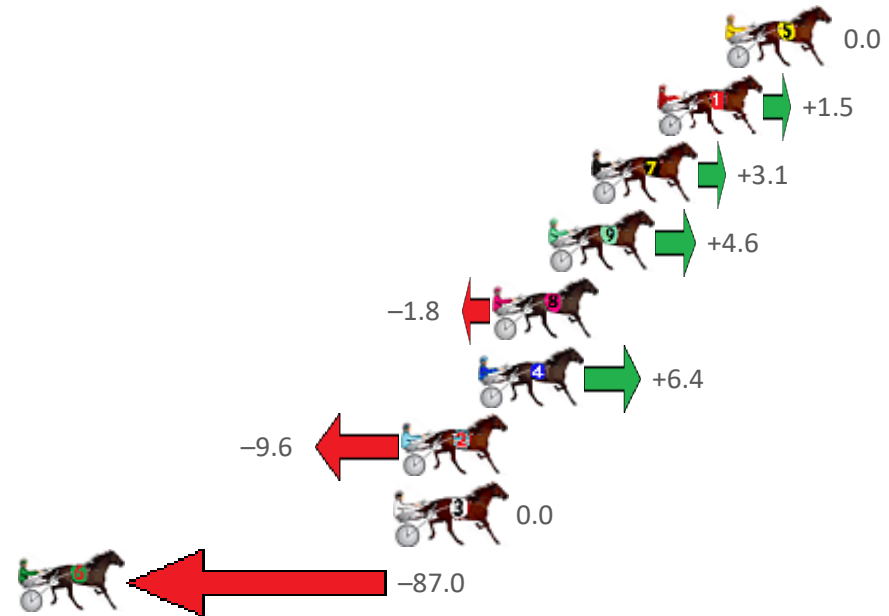

Redcliffe Race 8 Distance 1780m

Sunday, 6 June 2021

Gross Time: 2:16.50 MileRate: 2:03.50 LeadTime: 12.40s First Qtr: 31.30s Second Qtr: 32.80s Third Qtr: 30.10s Fourth Qtr: 29.90s

NoHorse	Plc	Margin	Time	800Time (W)	400 Time (W)
5 ROCK IN HEAVEN	1	0.0m	2:16.50	60.00s (0)	29.90s (0)
1 GOLDEN GRIN	2	2.7m	2:16.71	59.89s (0)	29.76s (0)
7 LEAPING LEO	3	5.3m	2:16.92	59.77s (0)	29.77s (2)
9 REDUCED TO ASHES	4	7.0m	2:17.05	59.66s (1)	29.87s (3)
8 HAPPY PUBLICANS	5	9.2m	2:17.22	60.13s (1)	28.84s (1)
4 VERMONT	6	9.8m	2:17.27	59.52s (1)	29.69s (2)
2 ARVOS	7	12.8m	2:17.50	60.72s (1)	30.60s (1)
3 SWEET SCOOT	8	13.0m	2:17.52	60.00s (0)	30.17s (0)
6 THREE MACHS	9	197.0m	2:31.93	66.49s (0)	36.37s (0)

Finish Position and metres gained from 800m

Sectionals
Powered by

PJ HARNESS ANALYSER

HORSE REPORTS / RAW DATA

All your sectional needs

Check us out at www.pjdata.com.au

Version 3.05
Out Now!

The Racing Queensland Board (trading as Racing Queensland) and provider are not responsible for the completeness or accuracy of any of the information contained herein, and makes no representations about its suitability for any purpose.