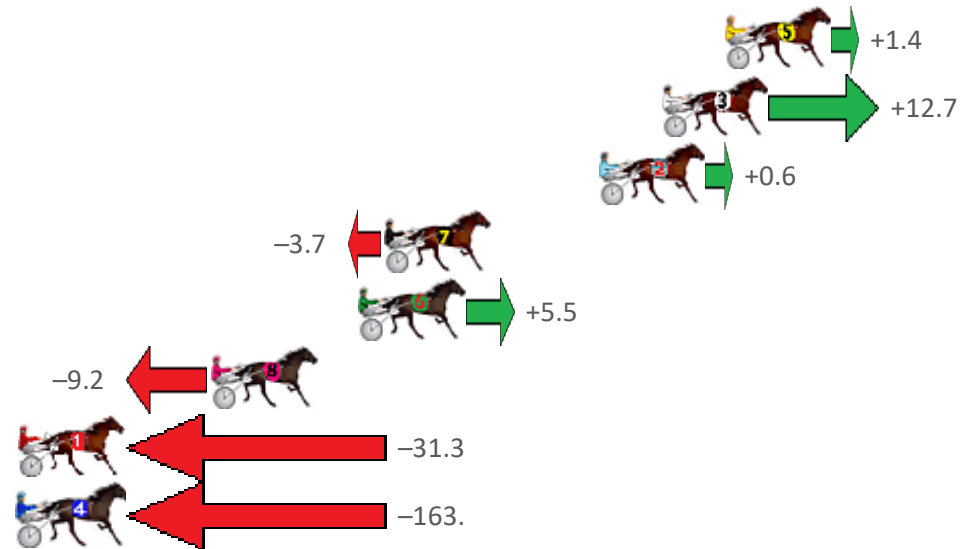

Redcliffe Race 9 Distance 1780m

Sunday, 6 June 2021

Gross Time: 2:15.20 MileRate: 2:02.20 LeadTime: 12.30s First Qtr: 31.80s Second Qtr: 32.40s Third Qtr: 29.70s Fourth Qtr: 29.00s

No	Horse	Plc	Margin	Time	800Time (W)	400 Time (W)
5	FIRE ME UP	1	0.0m	2:15.20	58.60s (1)	29.00s (0)
3	CAPTAIN THUNDERBOL	2	2.5m	2:15.39	57.77s (1)	28.10s (2)
2	OUR BUSCEMI	3	5.0m	2:15.58	58.66s (1)	29.14s (1)
7	ESTARDAY	4	13.5m	2:16.23	58.97s (0)	28.47s (1)
6	MAYWYN A JUG ORTW	5	14.5m	2:16.30	58.30s (1)	28.60s (2)
8	FAVREAU	6	20.4m	2:16.75	59.37s (1)	29.27s (1)
1	JET FORCE	7	36.3m	2:17.96	60.98s (0)	30.10s (0)
4	YANKEE DANCER	8	163.5m	2:27.64	70.63s (0)	39.58s (0)

Finish Position and metres gained from 800m

Sectionals
Powered by

PJ

HARNESS ANALYSER

HORSE REPORTS / RAW DATA

All your sectional needs

Check us out at www.pjdata.com.au

Version 3.05
Out Now!

The Racing Queensland Board (trading as Racing Queensland) and provider are not responsible for the completeness or accuracy of any of the information contained herein, and makes no representations about its suitability for any purpose.