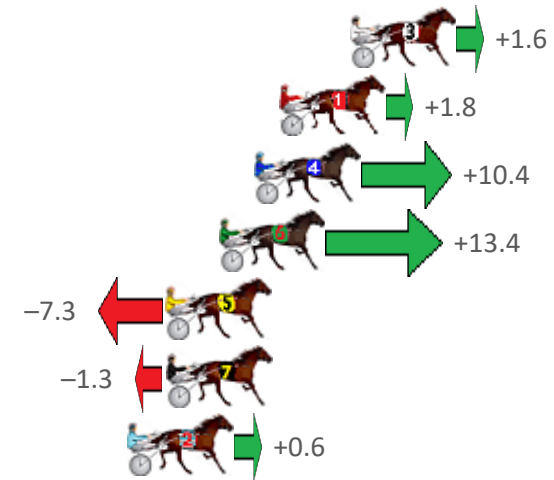

Redcliffe Race 4 Distance 1780m

Sunday, 6 June 2021

Gross Time: 2:09.40 MileRate: 1:57.00 LeadTime: 11.30s First Qtr: 29.30s Second Qtr: 30.90s Third Qtr: 28.10s Fourth Qtr: 29.80s

No Horse	Plc	Margin	Time	800Time (W)	400 Time (W)
3 LIFES BLACK	1	0.0m	2:09.40	57.78s (0)	29.80s (0)
1 KURAHAUPO GAMBLER	2	2.8m	2:09.62	57.77s (1)	29.65s (2)
4 ETERNAL PROMISE	3	3.8m	2:09.70	57.15s (1)	29.13s (2)
6 JUMPING JOLT	4	5.2m	2:09.81	56.94s (1)	28.88s (2)
5 BEE GEES BANDIT	5	7.3m	2:09.97	58.43s (1)	30.28s (1)
7 SPIKE BROMAC	5	7.3m	2:09.97	57.99s (0)	29.97s (0)
2 PARISIAN ROCKSTAR	7	8.8m	2:10.09	57.86s (1)	29.70s (1)

Finish Position and metres gained from 800m

Sectionals
Powered by

PJ HARNESS ANALYSER Version 3.05 Out Now!
HORSE REPORTS / RAW DATA
All your sectional needs Check us out at www.pjdata.com.au

The Racing Queensland Board (trading as Racing Queensland) and provider are not responsible for the completeness or accuracy of any of the information contained herein, and makes no representations about its suitability for any purpose.