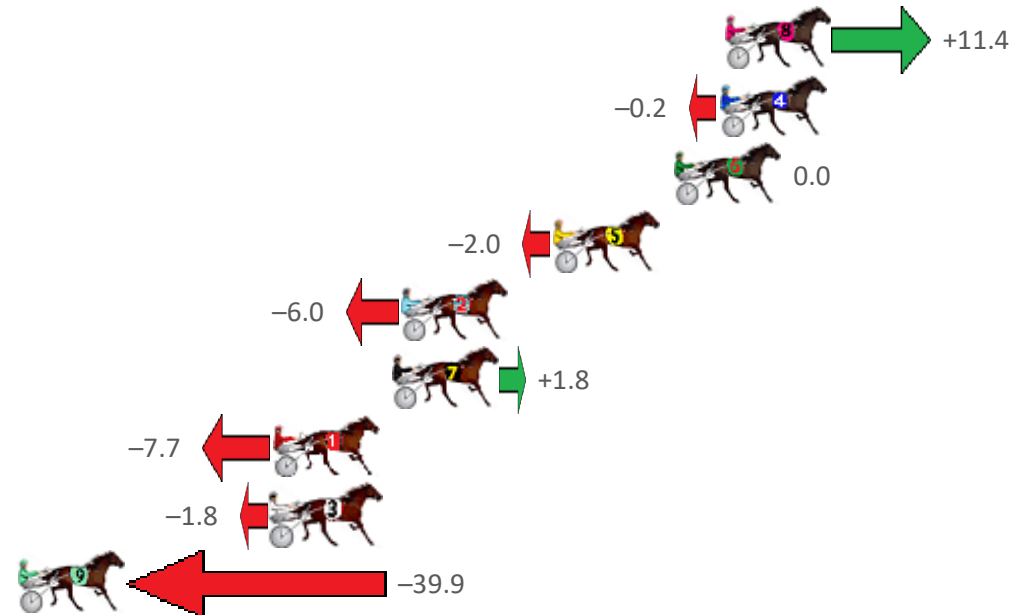

Redcliffe Race 7 Distance 1780m

Sunday, 6 June 2021

Gross Time: 2:15.30 MileRate: 2:02.30 LeadTime: 11.70s First Qtr: 31.80s Second Qtr: 32.20s Third Qtr: 29.10s Fourth Qtr: 30.50s

NoHorse	Plc	Margin	Time	800Time (W)	400 Time (W)
8 FEELING THE POWER	1	0.0m	2:15.30	58.76s (1)	29.47s (2)
4 NAUGHTYINHEAVEN	2	0.2m	2:15.32	59.61s (0)	30.52s (0)
6 ALLY PINK	3	2.0m	2:15.46	59.60s (1)	30.36s (1)
5 DONTCH SEE IT	4	6.8m	2:15.84	59.75s (0)	30.48s (0)
2 POSER	5	12.8m	2:16.32	60.04s (1)	30.67s (1)
7 A ROCKNROLL LEGACY	6	13.2m	2:16.35	59.47s (0)	29.80s (0)
1 IM ISABELLA	7	17.9m	2:16.73	60.17s (0)	30.58s (0)
3 SCHOOPY	8	18.0m	2:16.74	59.73s (1)	30.36s (1)
9 OUR CHAMPION	9	41.1m	2:18.58	62.56s (2)	31.95s (2)

Finish Position and metres gained from 800m

Sectionals
Powered by

PJ HARNESS ANALYSER
HORSE REPORTS / RAW DATA

Version 3.05
Out Now!

All your sectional needs

Check us out at www.pjdata.com.au

The Racing Queensland Board (trading as Racing Queensland) and provider are not responsible for the completeness or accuracy of any of the information contained herein, and makes no representations about its suitability for any purpose.