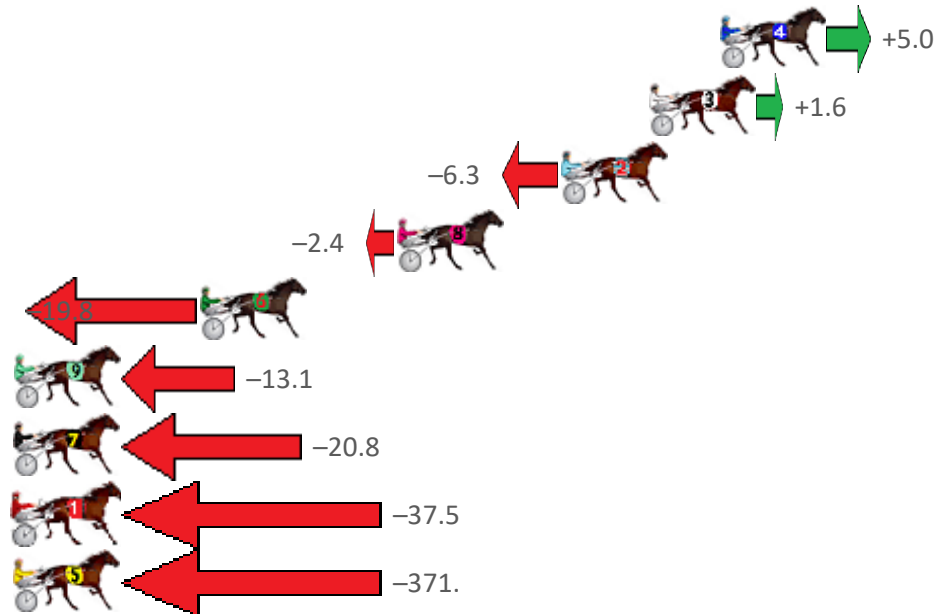

Redcliffe Race 5 Distance 1780m

Sunday, 6 June 2021

Gross Time: 2:12.70 MileRate: 2:00.00 LeadTime: 11.70s First Qtr: 31.30s Second Qtr: 32.00s Third Qtr: 28.80s Fourth Qtr: 28.90s

NoHorse	Plc	Margin	Time	800Time (W)	400 Time (W)
4 TACTFILLY MAGIC	1	0.0m	2:12.70	57.34s (1)	28.48s (2)
3 BUTCHERFEELGOOD	2	2.8m	2:12.91	57.59s (0)	28.80s (0)
2 BARBOO	3	6.3m	2:13.18	58.15s (0)	29.35s (0)
8 OFFICE BAD BOY	4	12.8m	2:13.67	57.87s (1)	29.04s (2)
6 NEWMERELLA LADYKAY	5	20.6m	2:14.26	59.12s (1)	30.21s (1)
9 OKANES DEVIL	6	29.5m	2:14.94	58.64s (1)	29.83s (1)
7 JUST ONE GOOD ONE	7	35.0m	2:15.35	59.19s (0)	30.05s (0)
1 CARIBBEAN BABY	8	47.1m	2:16.27	60.39s (0)	31.23s (0)
5 BAZIL BOY	9	399.9m	2:43.03	84.34s (1)	43.26s (0)

Finish Position and metres gained from 800m

Sectionals
Powered by

PJ HARNESS ANALYSER Version 3.05 Out Now!
HORSE REPORTS / RAW DATA
All your sectional needs Check us out at www.pjdata.com.au

The Racing Queensland Board (trading as Racing Queensland) and provider are not responsible for the completeness or accuracy of any of the information contained herein, and makes no representations about its suitability for any purpose.