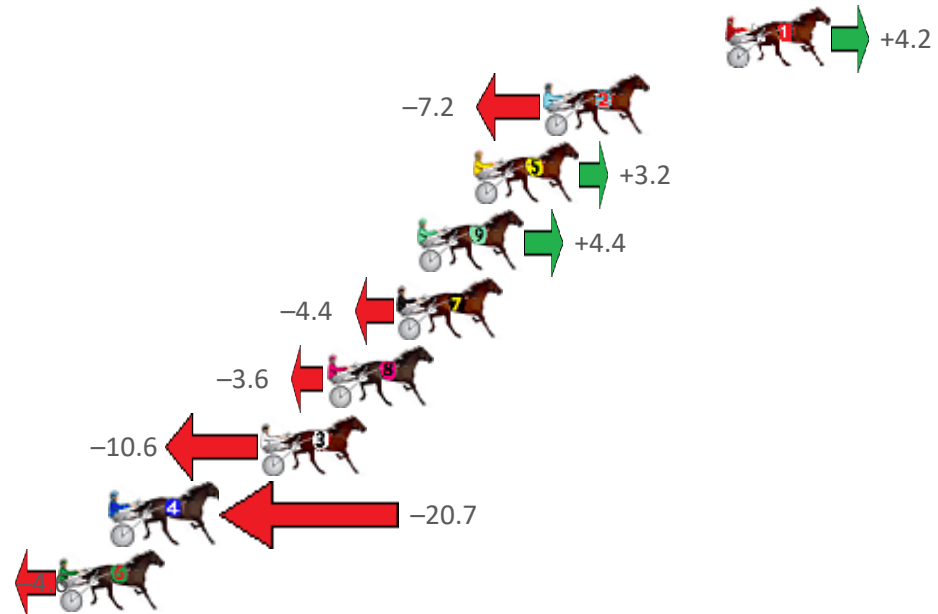

Redcliffe Race 3 Distance 1780m

Sunday, 6 June 2021

Gross Time: 2:11.40 MileRate: 1:58.80 LeadTime: 11.60s First Qtr: 31.20s Second Qtr: 30.80s Third Qtr: 28.50s Fourth Qtr: 29.30s

NoHorse	Plc	Margin	Time	800Time (W)	400 Time (W)
1 RISKY BUZINESS	1	0.0m	2:11.40	57.50s (0)	28.99s (0)
2 FORTYFIVE ROCK	2	7.2m	2:11.95	58.32s (0)	29.82s (0)
5 BUKTHSYSTEM	3	10.0m	2:12.17	57.57s (0)	29.04s (0)
9 HIGH ON MONTANA	4	12.2m	2:12.34	57.48s (1)	29.45s (3)
7 PERFECT FEELING	5	13.0m	2:12.40	58.12s (0)	29.59s (0)
8 GWENDALION	6	15.8m	2:12.61	58.06s (1)	29.98s (2)
3 PATCHWORK JET	7	18.4m	2:12.81	58.56s (1)	29.96s (1)
4 TORQUE TO THE MAX	8	24.3m	2:13.27	59.29s (1)	30.69s (1)
6 SWEET SANGRIA	9	26.4m	2:13.43	58.13s (1)	29.97s (1)

Finish Position and metres gained from 800m

Sectionals
Powered by

PJ HARNESS ANALYSER Version 3.05 Out Now!
HORSE REPORTS / RAW DATA
All your sectional needs Check us out at www.pjdata.com.au

The Racing Queensland Board (trading as Racing Queensland) and provider are not responsible for the completeness or accuracy of any of the information contained herein, and makes no representations about its suitability for any purpose.