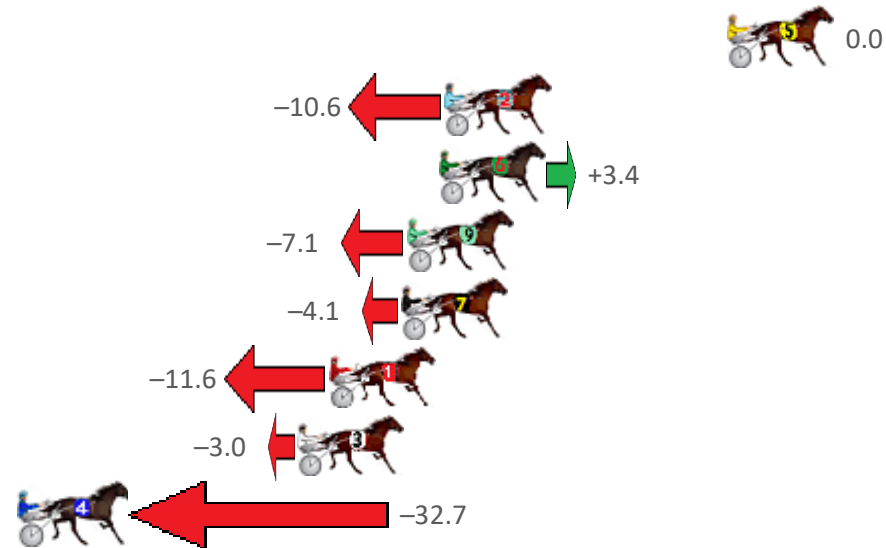

Redcliffe Race 6 Distance 1780m

Sunday, 6 June 2021

Gross Time: 2:14.60 MileRate: 2:01.70 LeadTime: 11.90s First Qtr: 30.70s Second Qtr: 32.10s Third Qtr: 29.70s Fourth Qtr: 30.20s

NoHorse	Plc	Margin	Time	800Time (W)	400 Time (W)
5 WAVEDANCER	1	0.0m	2:14.60	59.90s (0)	30.20s (0)
2 CHANG	2	11.2m	2:15.49	60.69s (1)	30.91s (1)
6 KISS THE AVIATOR	3	11.4m	2:15.50	59.65s (1)	30.00s (2)
9 TIMSTAR	4	12.7m	2:15.60	60.43s (1)	30.63s (1)
7 MOLLIGUANNA	5	12.9m	2:15.62	60.21s (0)	30.42s (0)
1 SOMEWHEREINHEAVEN	6	15.8m	2:15.85	60.76s (0)	31.03s (0)
3 TRALEE CHIC	7	17.0m	2:15.94	60.12s (0)	30.35s (0)
4 FREMARKSINDI	8	43.1m	2:18.01	62.33s (1)	32.26s (1)

Finish Position and metres gained from 800m

Sectionals
Powered by

PJ HARNESS ANALYSER Version 3.05 Out Now!
HORSE REPORTS / RAW DATA
All your sectional needs Check us out at www.pjdata.com.au

The Racing Queensland Board (trading as Racing Queensland) and provider are not responsible for the completeness or accuracy of any of the information contained herein, and makes no representations about its suitability for any purpose.