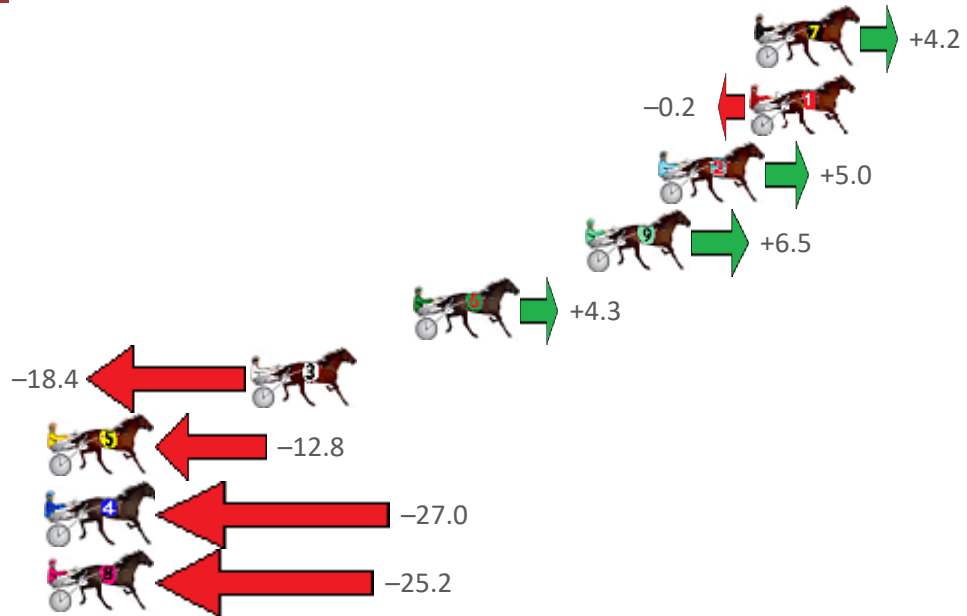

Redcliffe Race 2 Distance 1780m

Sunday, 6 June 2021

Gross Time: 2:09.90 MileRate: 1:57.40 LeadTime: 11.70s First Qtr: 30.70s Second Qtr: 30.40s Third Qtr: 28.20s Fourth Qtr: 28.90s

NoHorse	Plc	Margin	Time	800Time (W)	400 Time (W)
7 DOOLITTLE DOOZZIE	1	0.0m	2:09.90	56.80s (0)	28.56s (0)
1 GINATIANO	2	0.2m	2:09.92	57.11s (0)	28.91s (0)
2 CIRCLE LINE	3	3.8m	2:10.19	56.75s (0)	28.50s (0)
9 MAN OF ACTION	4	6.7m	2:10.41	56.64s (0)	28.36s (0)
6 GO JO JOLT	5	13.5m	2:10.92	56.79s (0)	28.48s (0)
3 TRUNKEY DIGGER	6	20.0m	2:11.42	58.41s (1)	29.65s (1)
5 KEAYANG SPONGE BOB	7	29.4m	2:12.13	58.01s (1)	29.35s (1)
4 ROLLONX	8	33.0m	2:12.40	59.02s (1)	30.24s (1)
8 OLIVER WINKLE	9	36.6m	2:12.68	58.89s (1)	30.14s (2)

Finish Position and metres gained from 800m

Sectionals
Powered by

PJ HARNESS ANALYSER Version 3.05 Out Now!
HORSE REPORTS / RAW DATA
All your sectional needs Check us out at www.pjdata.com.au

The Racing Queensland Board (trading as Racing Queensland) and provider are not responsible for the completeness or accuracy of any of the information contained herein, and makes no representations about its suitability for any purpose.