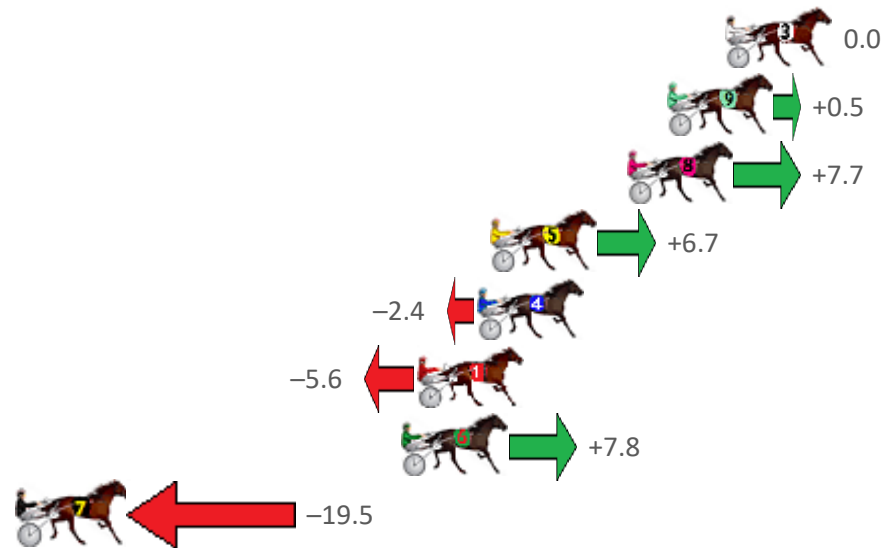

Redcliffe Race 3 Distance 1780m

Wednesday, 15 December 2021

Gross Time: 2:11.80 MileRate: 1:59.10 LeadTime: 11.20s First Qtr: 31.60s Second Qtr: 30.90s Third Qtr: 29.10s Fourth Qtr: 29.00s

NoHorse	Plc	Margin	Time	800Time (W)	400 Time (W)
3 THE RAGNBONE MAN	1	0.0m	2:11.80	58.10s (0)	29.00s (0)
9 ALTANA BLUE	2	2.3m	2:11.98	58.06s (1)	28.92s (1)
8 LETS BLAZE	3	3.9m	2:12.10	57.54s (1)	28.43s (2)
5 GABBYS IDEAL	4	9.3m	2:12.51	57.62s (1)	28.47s (1)
4 TACTFILLY MIRACLE	5	9.8m	2:12.55	58.27s (1)	29.13s (1)
1 CHARLEVOIX	6	12.2m	2:12.73	58.50s (0)	29.35s (0)
6 MAJOR GRANDEUR	7	12.8m	2:12.77	57.54s (1)	28.52s (2)
7 JUKEBOX JET	8	30.3m	2:14.11	59.51s (0)	30.26s (0)

Finish Position and metres gained from 800m

Sectionals
Powered by

Home of Australian Harness Sectionals
PJ HARNESS ANALYSER

+ RAW DATA + HORSE REPORTS + FREE FRIDAY FACEBOOK TIP

www.pjdata.com.au | admin@pjdata.com.au | www.facebook.com/PJHarnessRacing

The Racing Queensland Board (trading as Racing Queensland) and provider are not responsible for the completeness or accuracy of any of the information contained herein, and makes no representations about its suitability for any purpose.