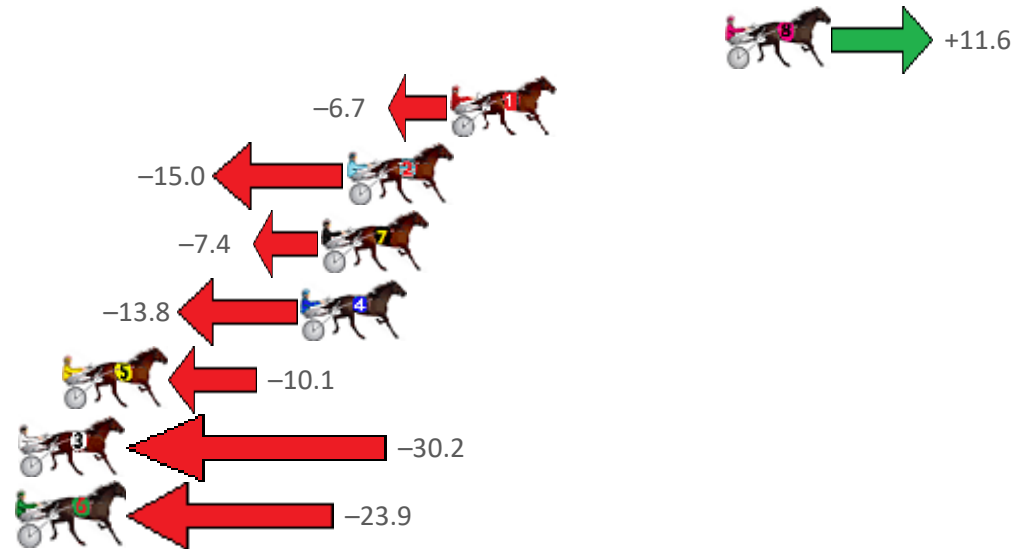

Redcliffe Race 4 Distance 1780m

Wednesday, 15 December 2021

Gross Time: 2:08.40   MileRate: 1:56.00   LeadTime: 11.10s   First Qtr: 29.60s   Second Qtr: 29.60s   Third Qtr: 29.50s   Fourth Qtr: 28.60s

NoHorse	Plc	Margin	Time	800Time (W)	400 Time (W)
8 IM JIMMY JAMES	1	0.0m	2:08.40	57.26s (1)	27.87s (2)
1 HOLDINGNO CURRENCY	2	10.9m	2:09.22	58.58s (0)	29.05s (0)
2 ARTISTIC SAINT	3	15.0m	2:09.53	59.18s (0)	29.67s (0)
7 AYE AYE CAPTAIN	4	16.0m	2:09.60	58.63s (0)	29.08s (0)
4 MACH TORQUE	5	16.8m	2:09.66	59.10s (1)	29.61s (1)
5 MONTEREY JACK	6	26.3m	2:10.38	58.83s (1)	29.42s (2)
3 REGAL NIGHTSHADE	7	37.4m	2:11.21	60.28s (1)	30.78s (1)
6 RAANI	8	83.9m	2:14.70	59.83s (0)	29.94s (0)

Finish Position and metres gained from 800m

Sectionals
Powered by

Home of Australian Harness Sectionals
PJ HARNESS ANALYSER

+ RAW DATA + HORSE REPORTS + FREE FRIDAY FACEBOOK TIP

www.pjdata.com.au | admin@pjdata.com.au | www.facebook.com/PJHarnessRacing

The Racing Queensland Board (trading as Racing Queensland) and provider are not responsible for the completeness or accuracy of any of the information contained herein, and makes no representations about its suitability for any purpose.