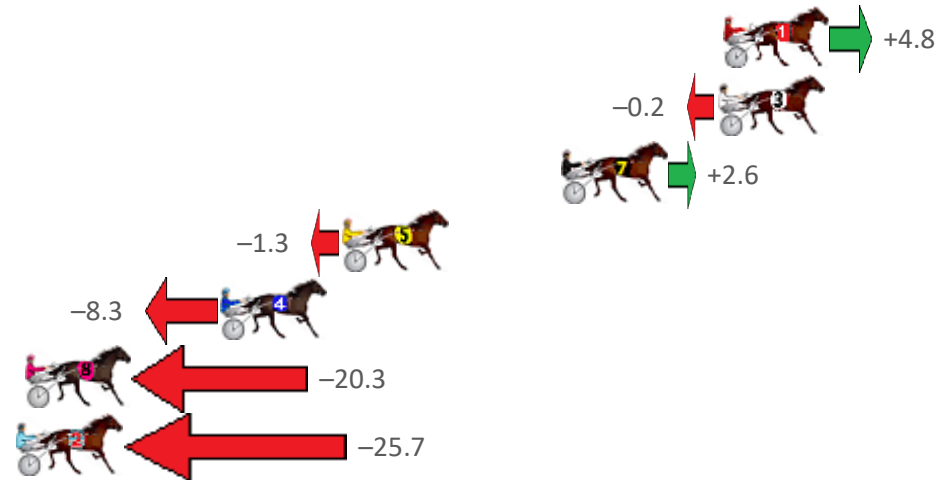

Redcliffe Race 9 Distance 1780m

Wednesday, 15 December 2021

Gross Time: 2:14.80 MileRate: 2:01.90 LeadTime: 11.60s First Qtr: 32.50s Second Qtr: 31.90s Third Qtr: 30.00s Fourth Qtr: 28.80s

NoHorse	Plc	Margin	Time	800Time (W)	400 Time (W)
1 DIG DEEP	1	0.0m	2:14.80	58.45s (0)	28.46s (0)
3 AUNTY EMILY	2	0.2m	2:14.82	58.81s (0)	28.81s (0)
7 JOY TO ALL	3	6.4m	2:15.28	58.61s (0)	28.60s (0)
5 LESVOS LAD	4	15.1m	2:15.94	58.90s (0)	28.89s (0)
4 SENORA JUJON	5	19.9m	2:16.30	59.41s (1)	29.19s (1)
8 MYGEORGIE	6	27.7m	2:16.89	60.28s (1)	30.05s (1)
2 MILADY MAYHEM	7	28.3m	2:16.94	60.68s (1)	30.44s (1)

Finish Position and metres gained from 800m

Sectionals
Powered by

Home of Australian Harness Sectionals
PJ HARNESS ANALYSER

+ RAW DATA + HORSE REPORTS + FREE FRIDAY FACEBOOK TIP

www.pjdata.com.au | admin@pjdata.com.au | www.facebook.com/PJHarnessRacing

The Racing Queensland Board (trading as Racing Queensland) and provider are not responsible for the completeness or accuracy of any of the information contained herein, and makes no representations about its suitability for any purpose.