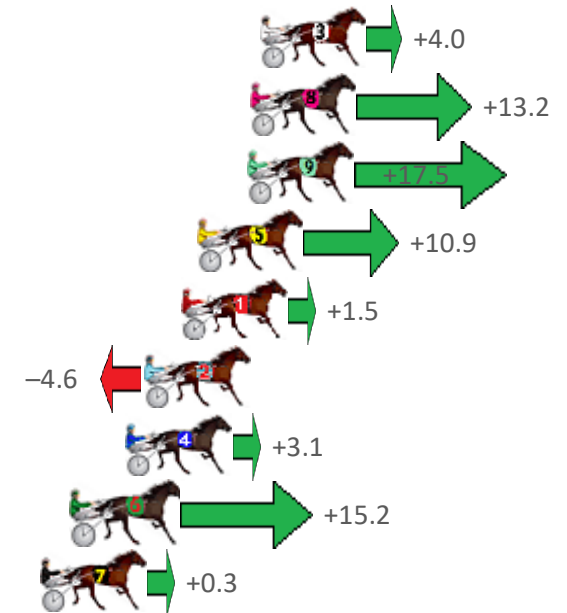

Redcliffe Race 2 Distance 1780m

Wednesday, 15 December 2021

Gross Time: 2:10.50 MileRate: 1:58.00 LeadTime: 11.20s First Qtr: 29.30s Second Qtr: 31.10s Third Qtr: 29.30s Fourth Qtr: 29.60s

NoHorse	Plc	Margin	Time	800Time (W)	400 Time (W)
3 MAFFIOSO GIRL	1	0.0m	2:10.50	58.61s (1)	29.59s (1)
8 HALF MOON BEACH	2	0.4m	2:10.53	57.93s (1)	28.98s (2)
9 WOODLANDS WONDER	3	0.5m	2:10.54	57.62s (1)	28.68s (2)
5 LARA BAY	4	2.5m	2:10.69	58.10s (0)	28.84s (0)
1 MISS MIA	5	3.1m	2:10.74	58.79s (0)	29.50s (0)
2 WOODLANDS ROSE	6	4.6m	2:10.86	59.24s (0)	29.94s (0)
4 GETALOADATHISGIRL	7	5.3m	2:10.91	58.67s (1)	29.64s (1)
6 BUSTN FEELZ GOOD	8	7.4m	2:11.07	57.79s (1)	28.85s (1)
7 NINA SIMONE	9	8.7m	2:11.18	58.88s (0)	29.61s (0)

Finish Position and metres gained from 800m

Sectionals
Powered by

Home of Australian Harness Sectionals
PJ HARNESS ANALYSER

+ RAW DATA + HORSE REPORTS + FREE FRIDAY FACEBOOK TIP

www.pjdata.com.au | admin@pjdata.com.au | www.facebook.com/PJHarnessRacing

The Racing Queensland Board (trading as Racing Queensland) and provider are not responsible for the completeness or accuracy of any of the information contained herein, and makes no representations about its suitability for any purpose.