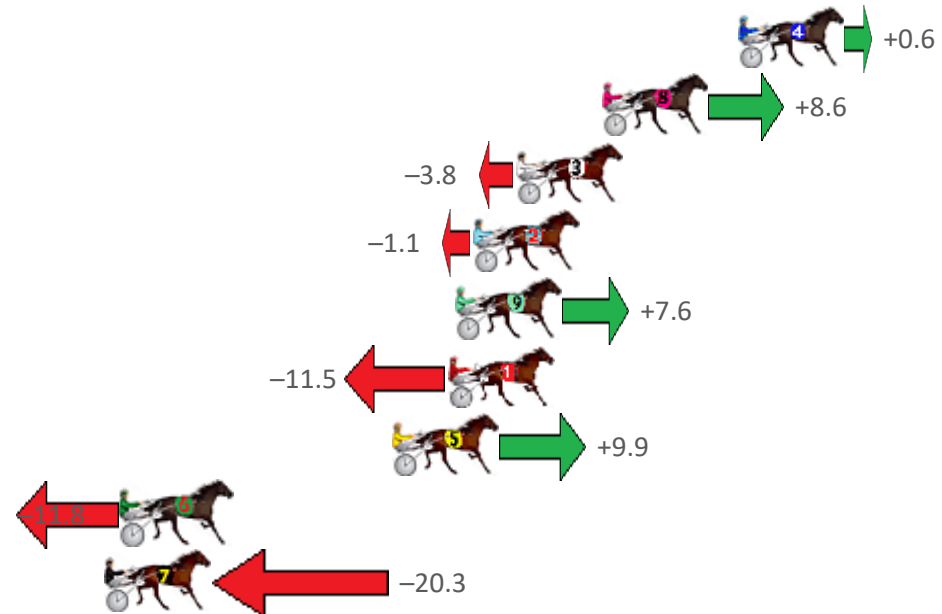

Redcliffe Race 1 Distance 1780m

Wednesday, 15 December 2021

Gross Time: 2:09.30 MileRate: 1:56.90 LeadTime: 11.30s First Qtr: 30.70s Second Qtr: 30.60s Third Qtr: 28.00s Fourth Qtr: 28.70s

NoHorse	Plc	Margin	Time	800Time (W)	400 Time (W)
4 FAIRIESDELIGHT	1	0.0m	2:09.30	56.66s (1)	28.70s (1)
8 LORIMER LADY	2	5.4m	2:09.71	56.09s (1)	28.14s (1)
3 KEAYANG TARA	3	8.8m	2:09.96	56.97s (1)	29.00s (1)
2 DOLLARBILL	4	10.5m	2:10.09	56.78s (1)	28.78s (2)
9 ALBION ARK	5	11.2m	2:10.14	56.16s (1)	28.21s (2)
1 TORO DELAGO	6	11.5m	2:10.17	57.51s (0)	29.39s (0)
5 ALI DOWNUNDER	7	13.7m	2:10.33	56.00s (1)	28.38s (1)
6 ITS SUPER EASY	8	24.4m	2:11.14	57.53s (0)	29.51s (0)
7 CASHWRANGS SMOKER	9	25.1m	2:11.19	58.13s (0)	30.03s (0)

Finish Position and metres gained from 800m

Sectionals
Powered by

Home of Australian Harness Sectionals
PJ HARNESS ANALYSER

+ RAW DATA + HORSE REPORTS + FREE FRIDAY FACEBOOK TIP

www.pjdata.com.au | admin@pjdata.com.au | www.facebook.com/PJHarnessRacing

The Racing Queensland Board (trading as Racing Queensland) and provider are not responsible for the completeness or accuracy of any of the information contained herein, and makes no representations about its suitability for any purpose.