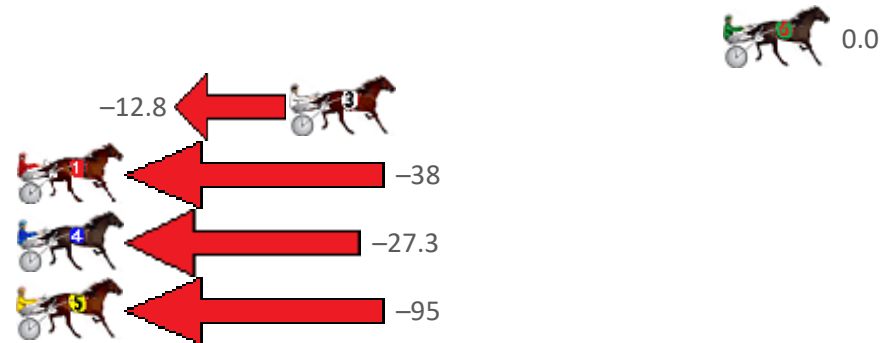

Redcliffe Race 10 Distance 1780m

Wednesday, 15 December 2021

Gross Time: 2:11.70   MileRate: 1:59.10   LeadTime: 11.20s   First Qtr: 32.00s   Second Qtr: 30.50s   Third Qtr: 30.00s   Fourth Qtr: 28.00s

NoHorse	Plc	Margin	Time	800Time (W)	400 Time (W)
6 ALTA REVELRY	1	0.0m	2:11.70	58.00s (0)	28.00s (0)
3 MERGE RIGHT	2	17.2m	2:12.97	58.92s (0)	28.88s (0)
1 SHEZAMATERIALGIRL	3	47.7m	2:15.21	60.70s (0)	30.46s (0)
4 BEACH ON FIRE	4	48.9m	2:15.30	59.97s (0)	29.83s (1)
5 IMA CHICK MAGNET	5	109.9m	2:19.79	64.80s (0)	34.31s (0)

Finish Position and metres gained from 800m

Sectionals
Powered by

Home of Australian Harness Sectionals

PJ HARNESS ANALYSER

+ RAW DATA + HORSE REPORTS + FREE FRIDAY FACEBOOK TIP

www.pjdata.com.au | admin@pjdata.com.au | www.facebook.com/PJHarnessRacing

The Racing Queensland Board (trading as Racing Queensland) and provider are not responsible for the completeness or accuracy of any of the information contained herein, and makes no representations about its suitability for any purpose.