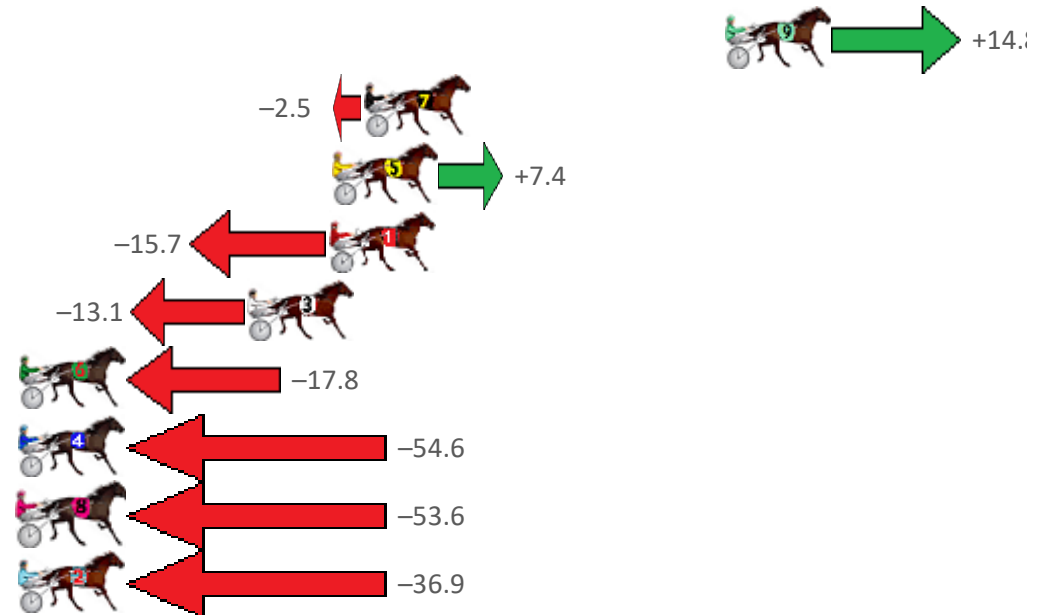

Redcliffe Race 8 Distance 1780m

Wednesday, 15 December 2021

Gross Time: 2:12.60 MileRate: 1:59.90 LeadTime: 11.50s First Qtr: 29.80s Second Qtr: 30.40s Third Qtr: 29.60s Fourth Qtr: 31.30s

NoHorse	Plc	Margin	Time	800Time (W)	400 Time (W)
9 TEE RAVELLING	1	0.0m	2:12.60	59.78s (1)	30.16s (3)
7 THE WHISTLER	2	14.3m	2:13.77	61.09s (0)	31.49s (0)
5 MONTANA ONE	3	15.6m	2:13.88	60.34s (1)	30.68s (0)
1 FLASH FREDDIE	4	15.7m	2:13.88	62.09s (0)	32.52s (0)
3 GAME KEEPER	5	18.9m	2:14.15	61.89s (0)	32.26s (0)
6 ROCK STAR BABE	6	34.4m	2:15.41	62.25s (0)	32.89s (1)
4 MY GIRL BLAZE	7	59.0m	2:17.43	65.03s (1)	35.22s (1)
8 GRIGORA	8	64.0m	2:17.84	64.96s (1)	35.28s (2)
2 DOWNTOWN MANHAT	9	106.9m	2:21.35	63.69s (0)	33.78s (0)

Finish Position and metres gained from 800m

Sectionals
Powered by

Home of Australian Harness Sectionals
PJ HARNESS ANALYSER

+ RAW DATA + HORSE REPORTS + FREE FRIDAY FACEBOOK TIP

www.pjdata.com.au | admin@pjdata.com.au | www.facebook.com/PJHarnessRacing

The Racing Queensland Board (trading as Racing Queensland) and provider are not responsible for the completeness or accuracy of any of the information contained herein, and makes no representations about its suitability for any purpose.