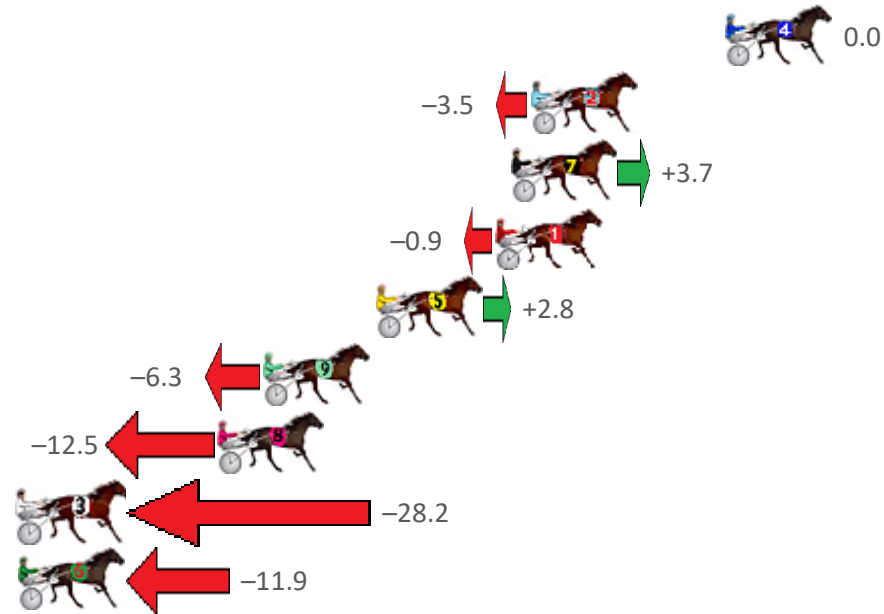

Redcliffe Race 7 Distance 1780m

Wednesday, 15 December 2021

Gross Time: 2:11.80 MileRate: 1:59.20 LeadTime: 11.40s First Qtr: 30.90s Second Qtr: 31.60s Third Qtr: 29.10s Fourth Qtr: 28.80s

NoHorse	Plc	Margin	Time	800Time (W)	400 Time (W)
4 SHES ALL STAR	1	0.0m	2:11.80	57.90s (0)	28.80s (0)
2 AROONA	2	7.7m	2:12.38	58.15s (0)	29.02s (0)
7 THREE MACHS	3	8.5m	2:12.44	57.63s (0)	28.35s (0)
1 WEASEL	4	9.1m	2:12.49	57.96s (0)	28.69s (0)
5 GO AWAY	5	13.8m	2:12.84	57.70s (1)	28.31s (1)
9 WRITE TIME	6	18.3m	2:13.18	58.35s (1)	28.95s (2)
8 GETALOADATHISBRO	7	20.1m	2:13.32	58.80s (1)	29.38s (2)
3 JAMAICAN RESORT	8	31.2m	2:14.16	59.93s (1)	30.42s (1)
6 ONE HELLAVA PARTY	9	32.7m	2:14.27	58.76s (1)	29.72s (3)

Finish Position and metres gained from 800m

Sectionals
Powered by

Home of Australian Harness Sectionals
PJ HARNESS ANALYSER

+ RAW DATA + HORSE REPORTS + FREE FRIDAY FACEBOOK TIP

www.pjdata.com.au | admin@pjdata.com.au | www.facebook.com/PJHarnessRacing

The Racing Queensland Board (trading as Racing Queensland) and provider are not responsible for the completeness or accuracy of any of the information contained herein, and makes no representations about its suitability for any purpose.