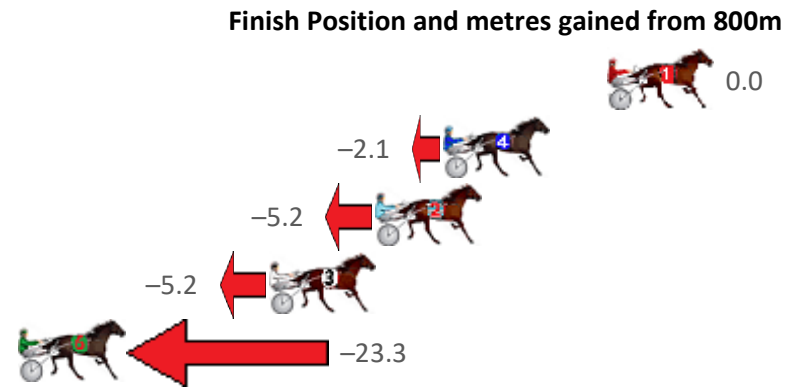

Redcliffe Race 9 Distance 1780m

Wednesday, 5 January 2022

Gross Time: 2:13.20 MileRate: 2:00.40 LeadTime: 11.30s First Qtr: 31.70s Second Qtr: 32.20s Third Qtr: 30.20s Fourth Qtr: 27.80s

NoHorse	Plc	Margin	Time	800Time (W)	400 Time (W)
1 CATCH PHRASE	1	0.0m	2:13.20	58.00s (0)	27.80s (0)
4 MAN FROM BRAAVOS	2	6.5m	2:13.68	58.15s (1)	27.89s (2)
2 SHAKATIE	3	9.2m	2:13.87	58.37s (0)	28.13s (0)
3 CHASIN DREAMZ	4	13.4m	2:14.18	58.37s (0)	28.06s (0)
6 CAPTAIN OH CAPTAIN	5	23.3m	2:14.90	59.68s (1)	29.31s (1)

Sectionals
Powered
by

Home of Australian Harness Sectionals
PJ Harness Analyser Daily Raw Data directly to your inbox

NEW All Victorian Racing added as of 17 January 2022

www.pjdata.com.au admin@pjdata.com.au www.facebook.com/PJHarnessRacing

The Racing Queensland Board (trading as Racing Queensland) and provider are not responsible for the completeness or accuracy of any of the information contained herein, and makes no representations about its suitability for any purpose.