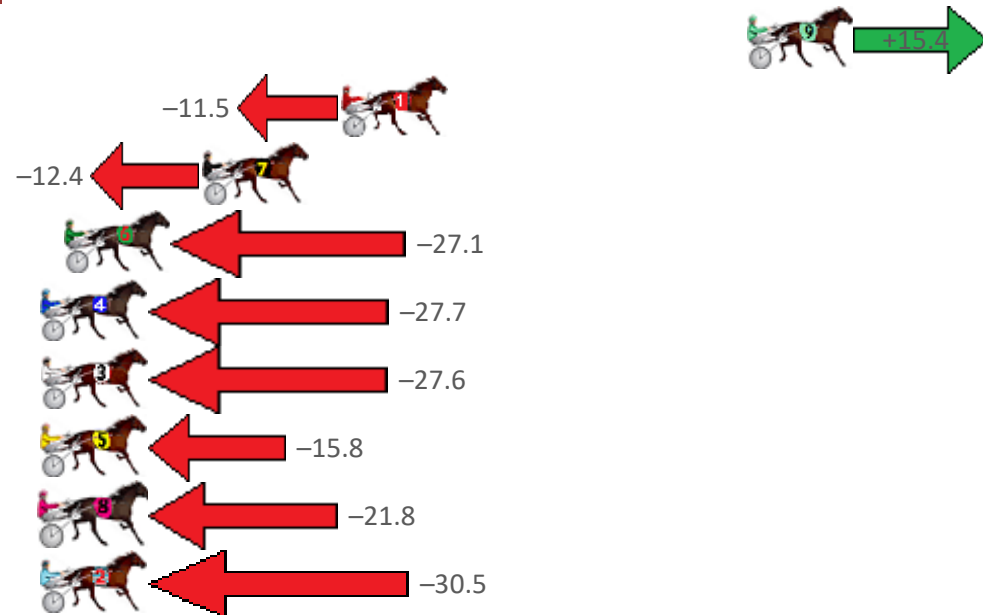

Redcliffe Race 6 Distance 1780m

Wednesday, 5 January 2022

Gross Time: 2:11.50 MileRate: 1:58.90 LeadTime: 11.60s First Qtr: 30.00s Second Qtr: 32.50s Third Qtr: 28.80s Fourth Qtr: 28.60s

NoHorse	Plc	Margin	Time	800Time (W)	400 Time (W)
9 KOOKABURRAPRINCESS	1	0.0m	2:11.50	56.30s (1)	28.60s (0)
1 DEVELSTIX	2	16.1m	2:12.71	58.22s (0)	28.86s (0)
7 PRIVATE JUJON	3	21.6m	2:13.12	58.28s (0)	28.94s (0)
6 SHES ALL STAR	4	27.1m	2:13.54	59.33s (0)	30.00s (0)
4 MANY DELIGHTS	5	29.9m	2:13.75	59.38s (1)	29.77s (1)
3 SCHOOPY	6	34.0m	2:14.05	59.37s (1)	29.91s (2)
5 DUKE	7	34.4m	2:14.08	58.53s (0)	29.48s (1)
8 BERTILS FIREFOX	8	36.0m	2:14.20	58.96s (0)	29.61s (0)
2 WRITEABOUTCHELSEA	9	41.5m	2:14.62	59.58s (1)	30.00s (2)

Finish Position and metres gained from 800m

Sectionals
Powered
by

Home of Australian Harness Sectionals
PJ Harness Analyser Daily Raw Data directly to your inbox

NEW All Victorian Racing added as of 17 January 2022

www.pjdata.com.au admin@pjdata.com.au www.facebook.com/PJHarnessRacing

The Racing Queensland Board (trading as Racing Queensland) and provider are not responsible for the completeness or accuracy of any of the information contained herein, and makes no representations about its suitability for any purpose.