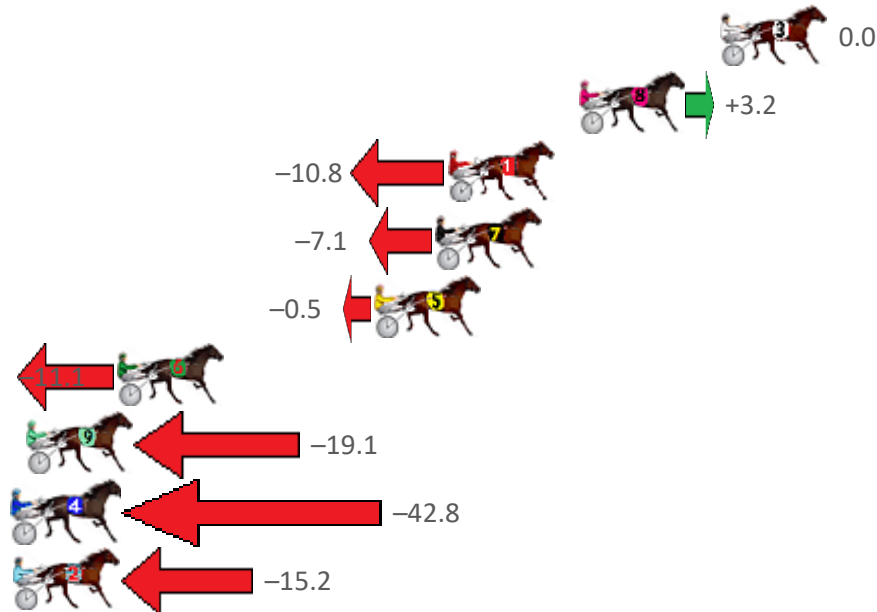

Redcliffe Race 5 Distance 1780m

Wednesday, 5 January 2022

Gross Time: 2:10.10 MileRate: 1:57.60 LeadTime: 11.30s First Qtr: 30.40s Second Qtr: 31.10s Third Qtr: 29.00s Fourth Qtr: 28.30s

NoHorse	Plc	Margin	Time	800Time (W)	400 Time (W)
3 BLUE IVY	1	0.0m	2:10.10	57.30s (1)	28.30s (1)
8 GASMONKEY	2	5.6m	2:10.52	57.07s (1)	27.99s (1)
1 CONVAIR HUSTLER	3	10.8m	2:10.90	58.07s (0)	28.91s (0)
7 FIRE AND ICE	4	11.3m	2:10.94	57.81s (0)	28.63s (0)
5 IL MAXIMUS	5	13.7m	2:11.12	57.34s (1)	28.25s (1)
6 BLISSFULDAY	6	23.9m	2:11.88	58.09s (0)	28.90s (0)
9 RIVERLEIGH ROCKET	7	27.5m	2:12.14	58.66s (0)	29.47s (0)
4 DANCELIKEANANGEL	8	47.2m	2:13.61	60.35s (1)	31.24s (1)
2 IN THE PAPER	9	57.2m	2:14.35	58.38s (0)	29.09s (0)

Finish Position and metres gained from 800m

Sectionals
Powered
by

Home of Australian Harness Sectionals
PJ Harness Analyser Daily Raw Data directly to your inbox

NEW All Victorian Racing added as of 17 January 2022

www.pjdata.com.au admin@pjdata.com.au www.facebook.com/PJHarnessRacing

The Racing Queensland Board (trading as Racing Queensland) and provider are not responsible for the completeness or accuracy of any of the information contained herein, and makes no representations about its suitability for any purpose.