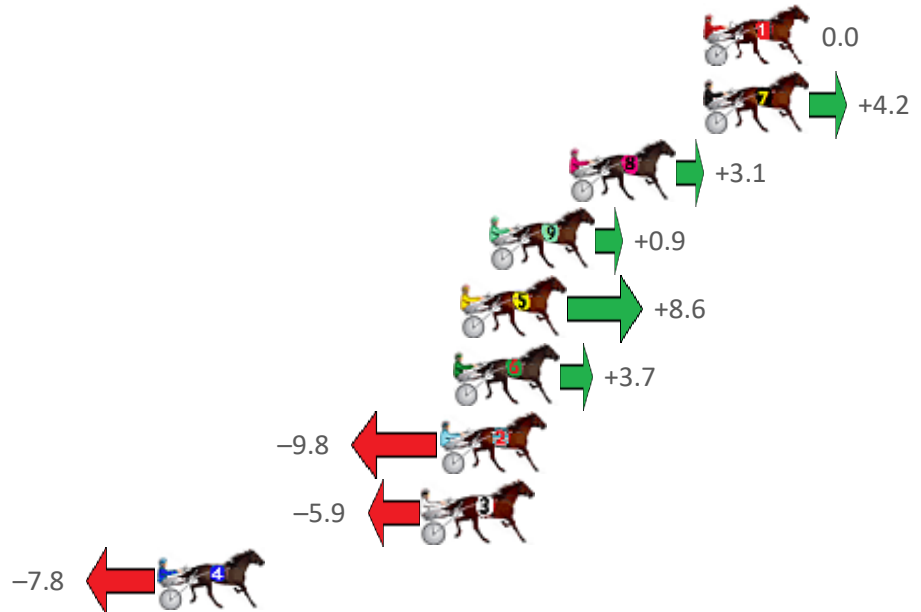

Redcliffe Race 4 Distance 1780m

Wednesday, 5 January 2022

Gross Time: 2:14.10 MileRate: 2:01.30 LeadTime: 12.10s First Qtr: 32.40s Second Qtr: 30.70s Third Qtr: 29.50s Fourth Qtr: 29.40s

NoHorse	Plc	Margin	Time	800Time (W)	400 Time (W)
1 ABERCROMBIE TAB	1	0.0m	2:14.10	58.90s (0)	29.40s (0)
7 JUST ONE GOOD ONE	1	0.0m	2:14.10	58.59s (0)	29.09s (0)
8 GO AWAY	3	5.3m	2:14.51	58.67s (0)	29.14s (0)
9 JACKEROO SHANNON	4	8.5m	2:14.76	58.83s (1)	29.38s (2)
5 CIRCLE LINE	5	9.6m	2:14.84	58.27s (1)	29.12s (2)
6 BILLBOARD BONNIE	6	9.9m	2:14.86	58.63s (1)	29.58s (1)
2 JET FORCE	7	10.4m	2:14.90	59.62s (1)	30.12s (1)
3 FEELING THE POWER	8	11.1m	2:14.96	59.33s (1)	30.05s (2)
4 MANOFLISA	9	21.6m	2:15.77	59.47s (0)	29.94s (0)

Finish Position and metres gained from 800m

Sectionals
Powered
by

Home of Australian Harness Sectionals
PJ Harness Analyser Daily Raw Data directly to your inbox

All Victorian Racing added as of 17 January 2022

www.pjdata.com.au admin@pjdata.com.au www.facebook.com/PJHarnessRacing

The Racing Queensland Board (trading as Racing Queensland) and provider are not responsible for the completeness or accuracy of any of the information contained herein, and makes no representations about its suitability for any purpose.