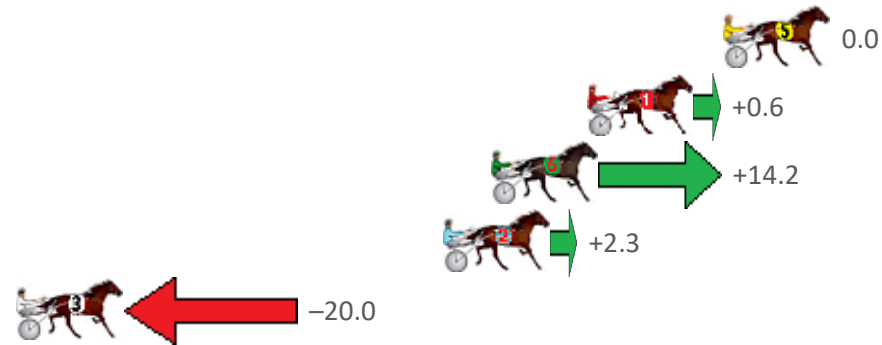

Redcliffe Race 10 Distance 1780m

Wednesday, 5 January 2022

Gross Time: 2:13.00 MileRate: 2:00.30 LeadTime: 11.60s First Qtr: 32.40s Second Qtr: 31.00s Third Qtr: 30.90s Fourth Qtr: 27.10s

NoHorse	Plc	Margin	Time	800Time (W)	400 Time (W)
5 HEMSWORTH	1	0.0m	2:13.00	58.00s (0)	27.10s (0)
1 MISSTREPO	2	5.4m	2:13.39	57.96s (0)	27.15s (0)
6 DOCTA FEELGOOD	3	9.2m	2:13.66	56.98s (0)	27.38s (1)
2 LOVIN MISS DIXIE	4	11.1m	2:13.79	57.83s (0)	27.16s (0)
3 MYGEORGIE	5	38.6m	2:15.75	59.44s (0)	28.72s (0)

Finish Position and metres gained from 800m

Sectionals
Powered
by

Home of Australian Harness Sectionals

PJ Harness Analyser

Daily Raw Data directly to your inbox

All Victorian Racing added as of 17 January 2022

www.pjdata.com.au

admin@pjdata.com.au

www.facebook.com/PJHarnessRacing