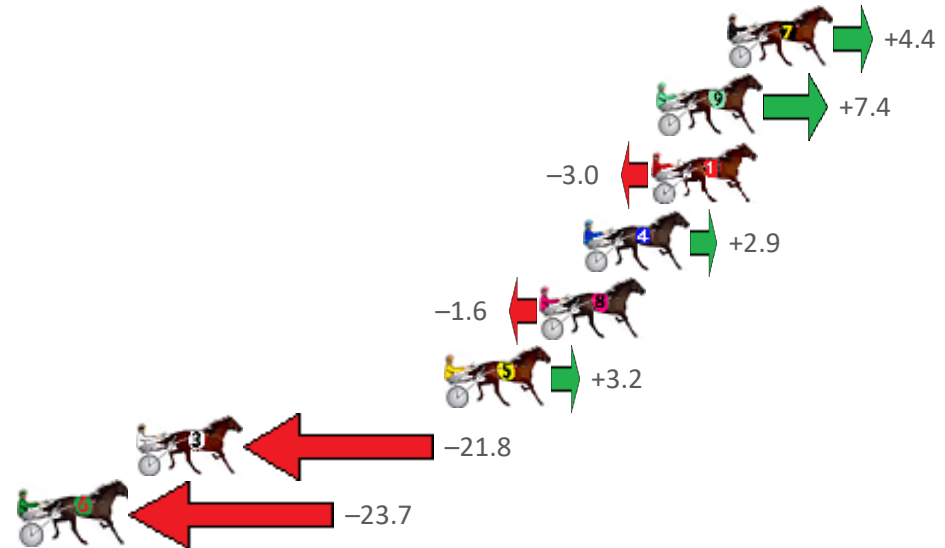

Redcliffe Race 2 Distance 2040m

Wednesday, 5 January 2022

Gross Time: 2:30.30 MileRate: 1:58.60 LeadTime: 30.50s First Qtr: 30.60s Second Qtr: 30.40s Third Qtr: 29.40s Fourth Qtr: 29.40s

NoHorse	Plc	Margin	Time	800Time (W)	400 Time (W)
7 HOLDINGNO CURRENCY	1	0.0m	2:30.30	58.48s (0)	29.08s (0)
9 AYE AYE CAPTAIN	2	2.8m	2:30.52	58.26s (1)	28.82s (2)
1 ALTANA BLUE	3	3.0m	2:30.53	59.02s (0)	29.62s (0)
4 THE RAGNBONE MAN	4	5.7m	2:30.74	58.59s (0)	29.19s (0)
8 GUY LOOKS GOOD	5	7.4m	2:30.87	58.92s (1)	29.47s (2)
5 WOODLANDS ROSE	6	11.2m	2:31.16	58.57s (1)	29.01s (1)
3 BARBOO	7	23.4m	2:32.10	60.39s (1)	30.86s (1)
6 HEARTBREAK	8	37.5m	2:33.19	60.53s (0)	31.02s (0)

Finish Position and metres gained from 800m

Sectionals
Powered
by

Home of Australian Harness Sectionals
PJ Harness Analyser Daily Raw Data directly to your inbox

NEW All Victorian Racing added as of 17 January 2022
www.pjdata.com.au admin@pjdata.com.au www.facebook.com/PJHarnessRacing

The Racing Queensland Board (trading as Racing Queensland) and provider are not responsible for the completeness or accuracy of any of the information contained herein, and makes no representations about its suitability for any purpose.