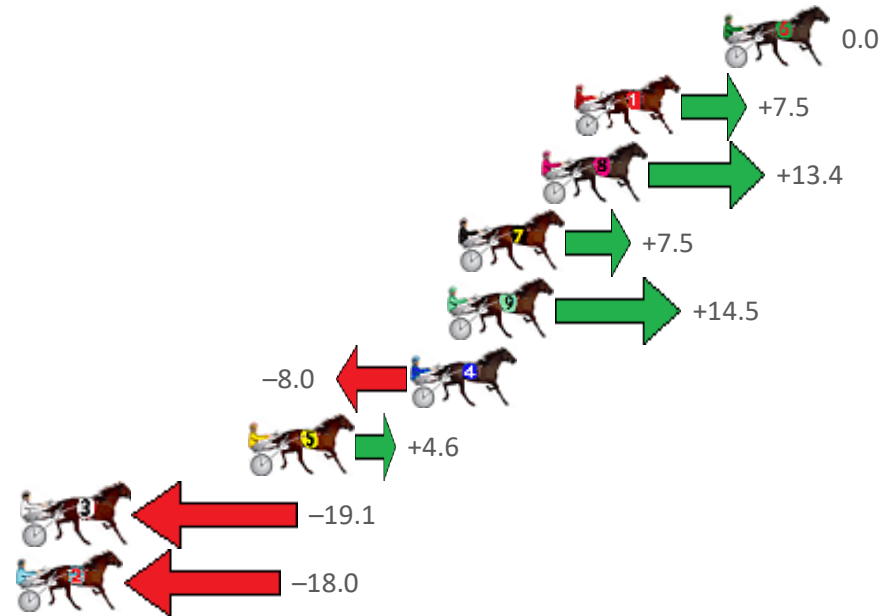

Redcliffe Race 7 Distance 1780m

Wednesday, 5 January 2022

Gross Time: 2:11.10 MileRate: 1:58.50 LeadTime: 11.80s First Qtr: 29.60s Second Qtr: 30.60s Third Qtr: 29.00s Fourth Qtr: 30.10s

NoHorse	Plc	Margin	Time	800Time (W)	400 Time (W)
6 HIGH ON MONTANA	1	0.0m	2:11.10	59.10s (0)	30.10s (0)
1 SHESA PEARLA	2	5.9m	2:11.57	58.55s (0)	29.40s (0)
8 CANNAN	3	7.2m	2:11.67	58.12s (1)	29.56s (1)
7 MAYWYN A JUG ORTW	4	10.5m	2:11.93	58.55s (0)	29.39s (0)
9 FAIREACHDAINN	5	10.9m	2:11.96	58.03s (1)	29.19s (2)
4 ONE HELLAVA PARTY	6	12.4m	2:12.08	59.69s (0)	30.59s (0)
5 BE ON THE SLY	7	18.8m	2:12.58	58.76s (0)	29.29s (0)
3 CARIBBEAN ROCKET	8	27.7m	2:13.28	60.50s (0)	31.38s (0)
2 RAYONG PRINCESS	9	34.4m	2:13.81	60.42s (1)	31.03s (1)

Finish Position and metres gained from 800m

Sectionals
Powered
by

Home of Australian Harness Sectionals
PJ Harness Analyser Daily Raw Data directly to your inbox

NEW All Victorian Racing added as of 17 January 2022

www.pjdata.com.au admin@pjdata.com.au www.facebook.com/PJHarnessRacing

The Racing Queensland Board (trading as Racing Queensland) and provider are not responsible for the completeness or accuracy of any of the information contained herein, and makes no representations about its suitability for any purpose.