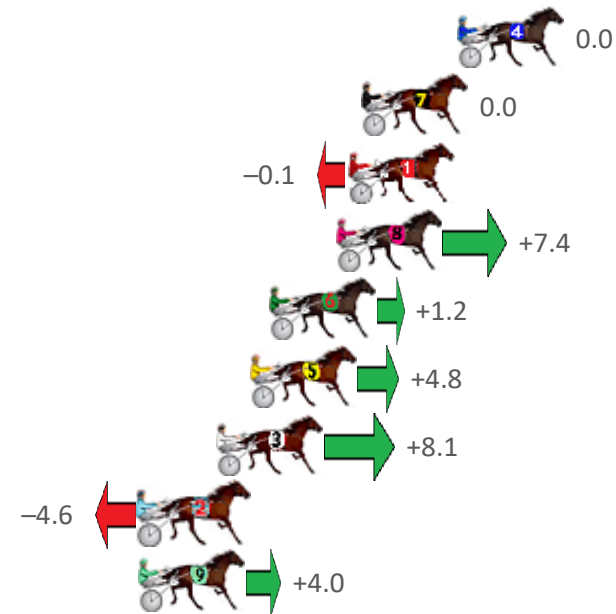

Redcliffe Race 1 Distance 1780m

Wednesday, 5 January 2022

Gross Time: 2:09.60 MileRate: 1:57.20 LeadTime: 11.70s First Qtr: 30.50s Second Qtr: 29.40s Third Qtr: 29.10s Fourth Qtr: 28.90s

NoHorse	Plc	Margin	Time	800Time (W)	400 Time (W)
4 ARTISTIC SAINT	1	0.0m	2:09.60	58.00s (0)	28.90s (0)
7 OLIVER WINKLE	2	3.8m	2:09.89	58.00s (1)	28.94s (1)
1 MACH TORQUE	3	4.3m	2:09.93	58.01s (0)	28.86s (0)
8 KEAYANG TARA	4	4.8m	2:09.96	57.47s (1)	28.37s (2)
6 HEY MISTER TAYLOR	5	7.4m	2:10.16	57.91s (0)	28.76s (0)
5 LANOCH BOY	6	8.2m	2:10.22	57.65s (0)	28.50s (0)
3 SWEET JASMINE	7	9.5m	2:10.32	57.42s (0)	28.26s (0)
2 ARTS PEREGRINE	8	12.6m	2:10.56	58.33s (1)	29.20s (1)
9 TROPICAL STORM	9	12.6m	2:10.56	57.71s (1)	28.61s (1)

Finish Position and metres gained from 800m

Sectionals
Powered
by

Home of Australian Harness Sectionals
PJ Harness Analyser Daily Raw Data directly to your inbox

All Victorian Racing added as of 17 January 2022

www.pjdata.com.au admin@pjdata.com.au www.facebook.com/PJHarnessRacing

The Racing Queensland Board (trading as Racing Queensland) and provider are not responsible for the completeness or accuracy of any of the information contained herein, and makes no representations about its suitability for any purpose.