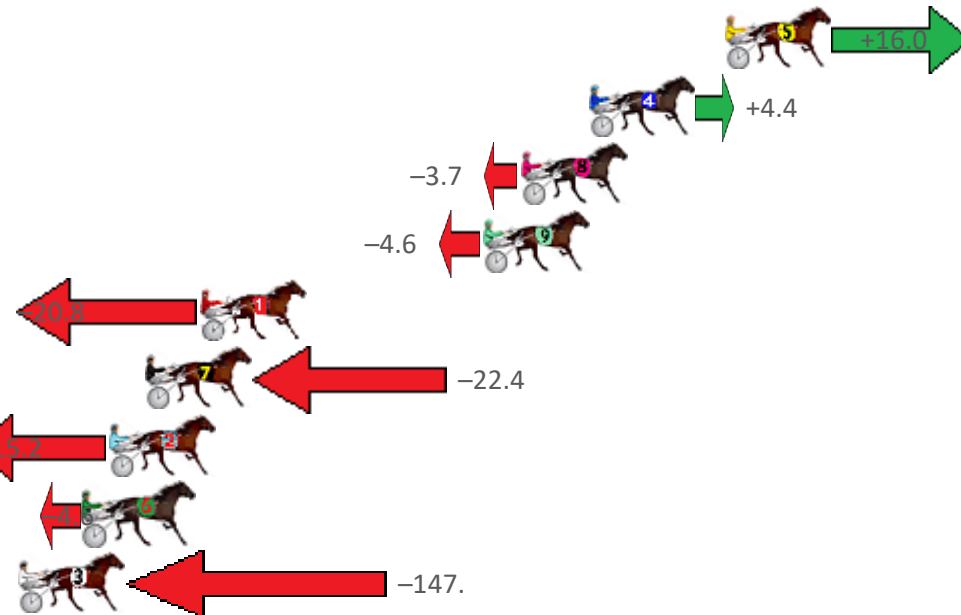

Redcliffe Race 8 Distance 1780m

Wednesday, 5 January 2022

Gross Time: 2:12.40 MileRate: 1:59.70 LeadTime: 12.10s First Qtr: 30.40s Second Qtr: 30.10s Third Qtr: 29.10s Fourth Qtr: 30.70s

NoHorse	Plc	Margin	Time	800Time (W)	400 Time (W)
5 SHAKALAKABOOMBOO	1	0.0m	2:12.40	58.61s (1)	29.66s (2)
4 MIKIYOURSOFINE	2	5.4m	2:12.83	59.47s (1)	30.36s (1)
8 THE CROM	3	8.1m	2:13.05	60.08s (0)	30.97s (0)
9 KIMMIK	4	9.6m	2:13.17	60.14s (1)	31.01s (1)
1 GAME KEEPER	5	20.8m	2:14.07	61.35s (0)	32.29s (0)
7 ROGERVALERIO LOMBO	6	23.0m	2:14.25	61.47s (1)	32.35s (1)
2 FEEL YOUR WAY	7	24.4m	2:14.36	60.93s (0)	31.80s (0)
6 SNACK TIME ROCKS	8	25.4m	2:14.44	60.14s (1)	31.23s (2)
3 MANNI MANNI	9	397.0m	2:44.29	70.73s (0)	36.58s (0)

Finish Position and metres gained from 800m

Sectionals
Powered
by

Home of Australian Harness Sectionals
PJ Harness Analyser Daily Raw Data directly to your inbox

NEW All Victorian Racing added as of 17 January 2022
www.pjdata.com.au admin@pjdata.com.au www.facebook.com/PJHarnessRacing

The Racing Queensland Board (trading as Racing Queensland) and provider are not responsible for the completeness or accuracy of any of the information contained herein, and makes no representations about its suitability for any purpose.