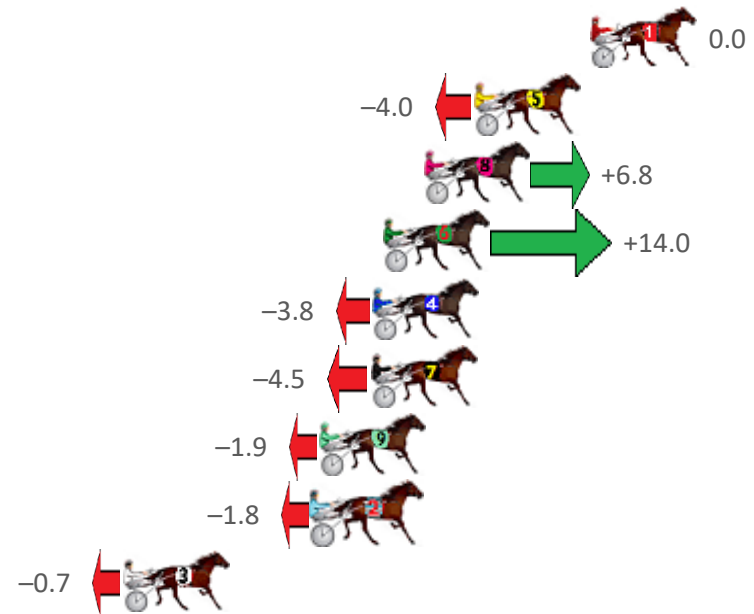

Redcliffe Race 3 Distance 2040m

Wednesday, 5 January 2022

Gross Time: 2:35.40 MileRate: 2:02.60 LeadTime: 33.40s First Qtr: 32.30s Second Qtr: 31.70s Third Qtr: 29.90s Fourth Qtr: 28.10s

NoHorse	Plc	Margin	Time	800Time (W)	400 Time (W)
1 FAVREAU	1	0.0m	2:35.40	58.00s (0)	28.10s (0)
5 REGAL NIGHTSHADE	2	4.6m	2:35.74	58.29s (1)	28.21s (1)
8 MONTEREY JACK	3	6.6m	2:35.89	57.51s (1)	28.18s (2)
6 IMA BIRUBI BOY	4	8.2m	2:36.01	56.99s (1)	27.92s (2)
4 TORQUE IN CONTROL	5	8.6m	2:36.04	58.27s (1)	28.20s (1)
7 KAY NORA SHANNON	6	8.7m	2:36.04	58.32s (0)	28.34s (0)
9 GLITTER STRIP	7	10.7m	2:36.19	58.14s (0)	28.15s (0)
2 TACTFILLY MIRACLE	8	11.0m	2:36.21	58.13s (1)	28.02s (1)
3 AFTER DARN	9	18.5m	2:36.77	58.05s (1)	28.19s (1)

Finish Position and metres gained from 800m

Sectionals
Powered
by

Home of Australian Harness Sectionals
PJ Harness Analyser Daily Raw Data directly to your inbox

NEW All Victorian Racing added as of 17 January 2022
www.pjdata.com.au admin@pjdata.com.au www.facebook.com/PJHarnessRacing

The Racing Queensland Board (trading as Racing Queensland) and provider are not responsible for the completeness or accuracy of any of the information contained herein, and makes no representations about its suitability for any purpose.