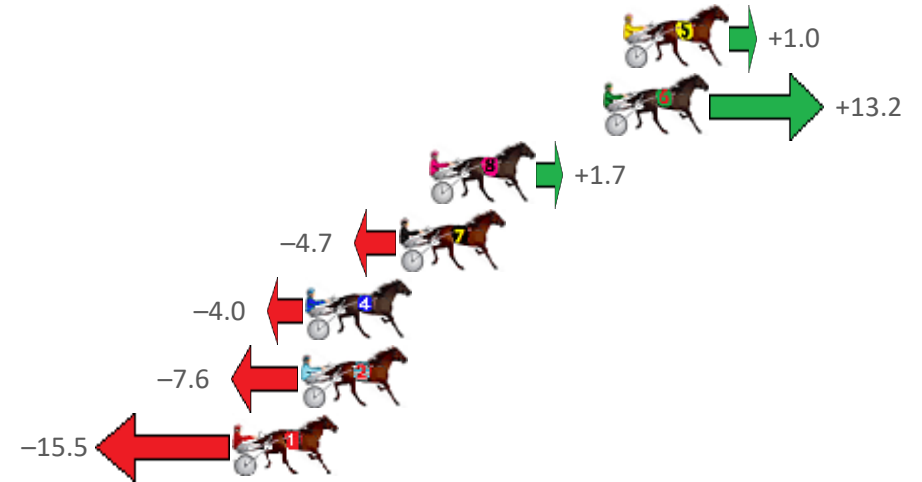

Redcliffe Race 9 Distance 1780m

Thursday, 6 January 2022

Gross Time: 2:10.60 MileRate: 1:58.10 LeadTime: 11.30s First Qtr: 30.60s Second Qtr: 31.60s Third Qtr: 29.60s Fourth Qtr: 27.50s

No Horse	Plc	Margin	Time	800Time (W)	400 Time (W)
5 LIFES BLACK	1	0.0m	2:10.60	57.03s (1)	27.38s (1)
6 LITTLE CHANGE	2	0.8m	2:10.66	56.16s (1)	26.97s (1)
8 GOTTAHAVEAHOBBIIE	3	7.7m	2:11.16	56.98s (1)	27.34s (3)
7 SO KOOL MASTER	4	8.9m	2:11.24	57.43s (0)	27.78s (0)
4 OHOKA ROYAL	5	12.6m	2:11.51	57.38s (0)	27.66s (0)
2 KURAHAUPO GAMBLER	6	12.8m	2:11.53	57.64s (1)	27.91s (2)
1 BETTATHANIDEAL	7	15.5m	2:11.72	58.20s (0)	28.56s (0)

Finish Position and metres gained from 800m

Sectionals
Powered
by

Home of Australian Harness Sectionals

PJ Harness Analyser

Daily Raw Data directly to your inbox

All Victorian Racing added as of 17 January 2022

www.pjdata.com.au admin@pjdata.com.au www.facebook.com/PJHarnessRacing

The Racing Queensland Board (trading as Racing Queensland) and provider are not responsible for the completeness or accuracy of any of the information contained herein, and makes no representations about its suitability for any purpose.