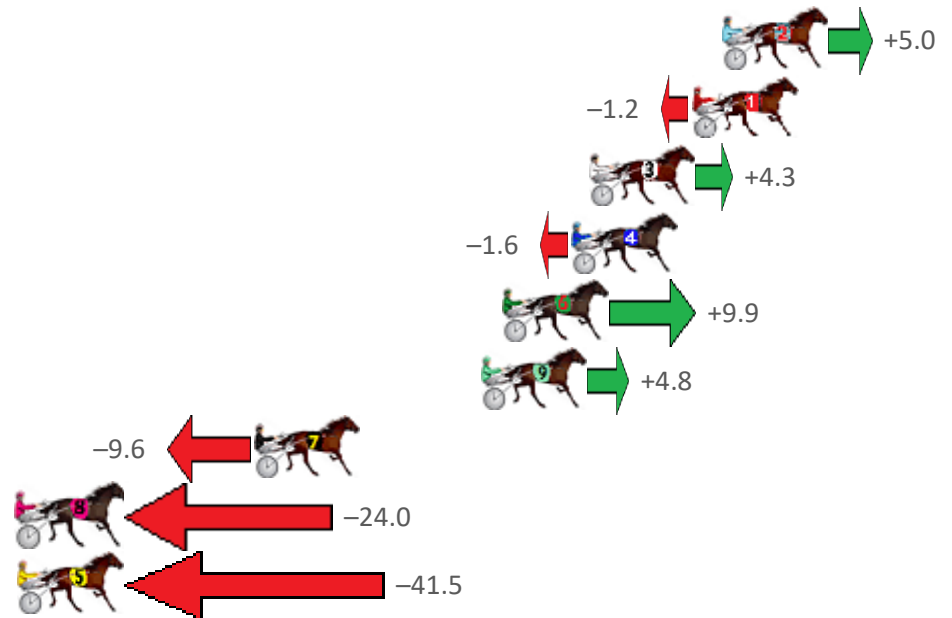

Redcliffe Race 7 Distance 1780m

Thursday, 6 January 2022

Gross Time: 2:10.90 MileRate: 1:58.40 LeadTime: 11.20s First Qtr: 29.70s Second Qtr: 31.10s Third Qtr: 29.70s Fourth Qtr: 29.20s

No Horse	Plc	Margin	Time	800Time (W)	400 Time (W)
2 MY CHINA DOLL	1	0.0m	2:10.90	58.53s (1)	28.87s (2)
1 LARA BAY	2	1.2m	2:10.99	58.99s (0)	29.29s (0)
3 DESTINY JANE	3	5.3m	2:11.31	58.59s (1)	28.86s (1)
4 OCEAN LANE	4	6.0m	2:11.36	59.02s (0)	29.30s (0)
6 DOLLARBILL	5	8.7m	2:11.57	58.18s (1)	29.08s (2)
9 CUPCAKESNWHIPCREA	6	9.6m	2:11.64	58.55s (1)	28.84s (1)
7 JAZIAH	7	18.6m	2:12.32	59.60s (0)	29.84s (0)
8 HURRICANE DREAM	8	38.6m	2:13.86	60.66s (0)	30.87s (0)
5 CYCLONE JEREMY	9	42.3m	2:14.14	61.94s (1)	31.99s (1)

Finish Position and metres gained from 800m

Sectionals
Powered
by

Home of Australian Harness Sectionals

PJ Harness Analyser

Daily Raw Data directly to your inbox

All Victorian Racing added as of 17 January 2022

www.pjdata.com.au admin@pjdata.com.au www.facebook.com/PJHarnessRacing

The Racing Queensland Board (trading as Racing Queensland) and provider are not responsible for the completeness or accuracy of any of the information contained herein, and makes no representations about its suitability for any purpose.