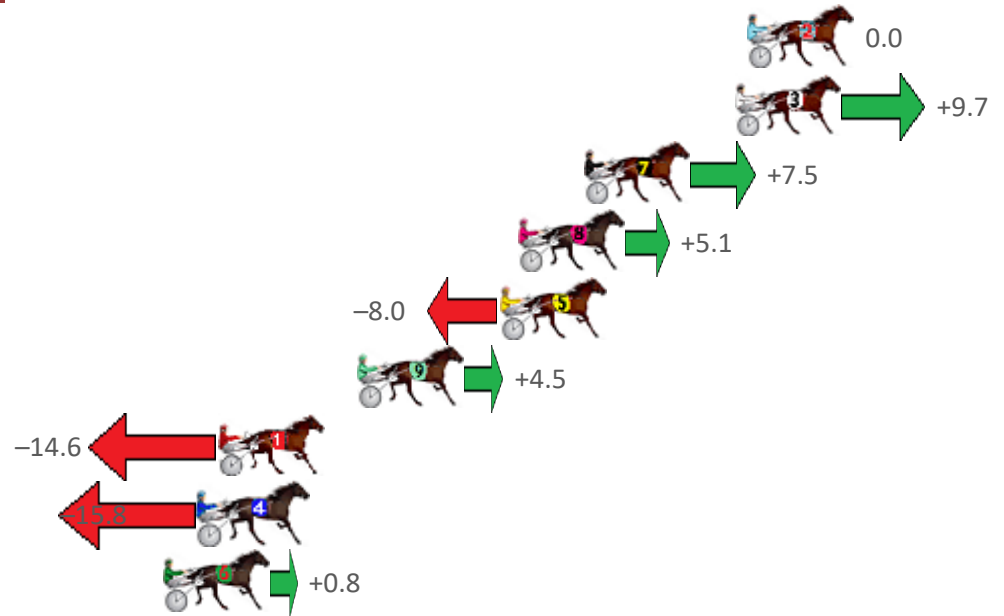

Redcliffe Race 6 Distance 1780m

Thursday, 6 January 2022

Gross Time: 2:13.30 MileRate: 2:00.50 LeadTime: 11.80s First Qtr: 31.40s Second Qtr: 29.70s Third Qtr: 30.20s Fourth Qtr: 30.20s

No Horse	Plc	Margin	Time	800Time (W)	400 Time (W)
2 REGRETABLE	1	0.0m	2:13.30	60.40s (0)	30.20s (0)
3 A GOOD IDEAL	2	0.5m	2:13.34	59.67s (1)	30.04s (2)
7 DATSINAHURRI	3	6.5m	2:13.81	59.84s (0)	29.77s (0)
8 PATCHWORK JET	4	9.1m	2:14.02	60.02s (1)	30.37s (2)
5 FREMARKSINDI	5	9.8m	2:14.07	61.00s (1)	30.70s (1)
9 NAUGHTYINHEAVEN	6	15.5m	2:14.53	60.06s (1)	30.42s (1)
1 DARTESIAN	7	21.0m	2:14.96	61.50s (0)	31.18s (0)
4 CHAMPAGNE REACTOR	8	21.8m	2:15.02	61.59s (1)	31.28s (1)
6 NOLONGA YOUR CHOIC	9	23.2m	2:15.13	60.34s (1)	30.70s (0)

Finish Position and metres gained from 800m

Sectionals
Powered
by

Home of Australian Harness Sectionals

PJ Harness Analyser

Daily Raw Data directly to your inbox

All Victorian Racing added as of 17 January 2022

www.pjdata.com.au admin@pjdata.com.au www.facebook.com/PJHarnessRacing

The Racing Queensland Board (trading as Racing Queensland) and provider are not responsible for the completeness or accuracy of any of the information contained herein, and makes no representations about its suitability for any purpose.