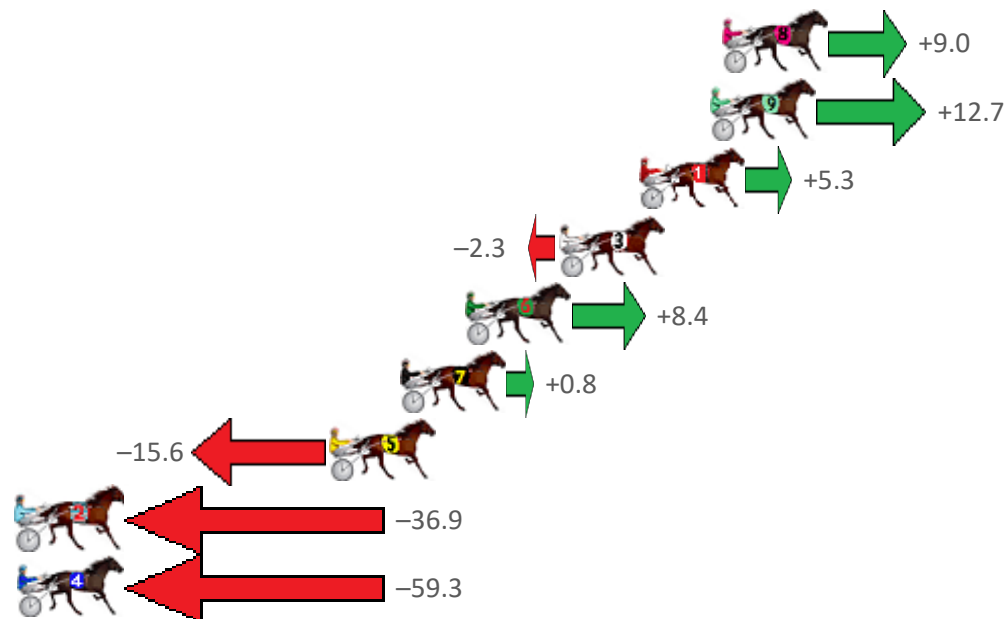

Redcliffe Race 10 Distance 1780m

Thursday, 6 January 2022

Gross Time: 2:11.90 MileRate: 1:59.20 LeadTime: 11.20s First Qtr: 29.60s Second Qtr: 30.00s Third Qtr: 30.40s Fourth Qtr: 30.70s

No Horse	Plc	Margin	Time	800Time (W)	400 Time (W)
8 REGINA ELENA	1	0.0m	2:11.90	60.42s (1)	30.38s (2)
9 MISTER DECORUM	2	0.5m	2:11.94	60.14s (1)	30.74s (2)
1 JANG PEL	3	3.3m	2:12.17	60.70s (0)	30.10s (0)
3 MELTON INSULTED	4	6.5m	2:12.42	61.27s (0)	30.66s (0)
6 SPIKEADOR	5	10.2m	2:12.72	60.46s (1)	30.53s (2)
7 MY ULTIMATE HESTON	6	12.8m	2:12.93	61.04s (0)	30.39s (0)
5 RISKY BUZINESS	7	15.6m	2:13.15	62.28s (1)	31.78s (1)
2 ALWAYS AT NIGHT	8	41.7m	2:15.25	63.90s (1)	33.26s (1)
4 STUDLEIGH WILL	9	59.3m	2:16.66	65.60s (0)	35.03s (0)

Finish Position and metres gained from 800m

Sectionals
Powered
by

Home of Australian Harness Sectionals

PJ Harness Analyser

Daily Raw Data directly to your inbox

All Victorian Racing added as of 17 January 2022

www.pjdata.com.au admin@pjdata.com.au www.facebook.com/PJHarnessRacing

The Racing Queensland Board (trading as Racing Queensland) and provider are not responsible for the completeness or accuracy of any of the information contained herein, and makes no representations about its suitability for any purpose.