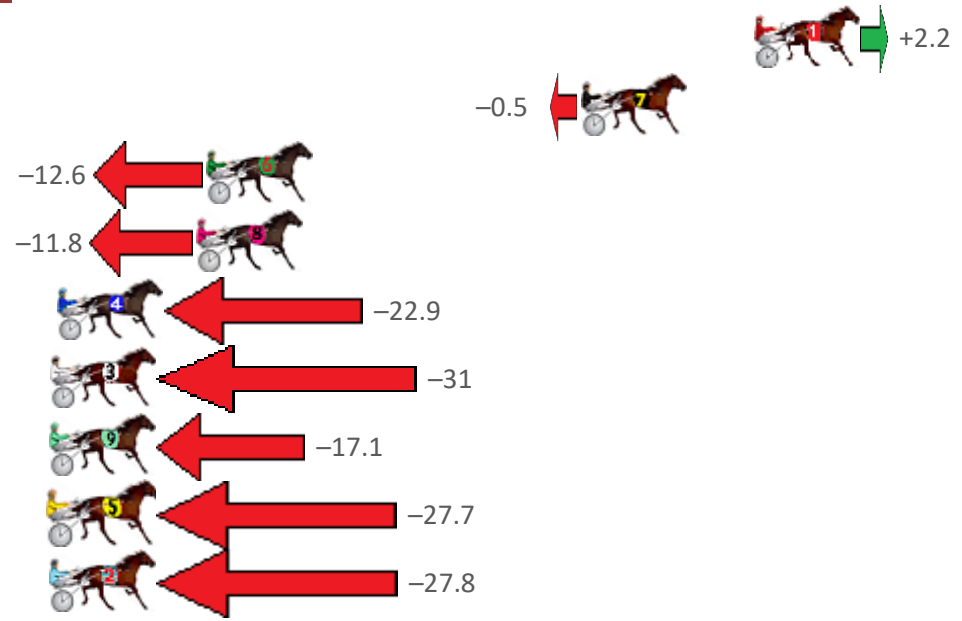

Redcliffe Race 8 Distance 1780m

Thursday, 6 January 2022

Gross Time: 2:11.80 MileRate: 1:59.10 LeadTime: 11.70s First Qtr: 31.60s Second Qtr: 31.40s Third Qtr: 29.40s Fourth Qtr: 27.70s

No Horse	Plc	Margin	Time	800Time (W)	400 Time (W)
1 CALVERT HOT SHOT	1	0.0m	2:11.80	56.94s (0)	27.70s (0)
7 LITTLE ARROWS	2	6.9m	2:12.30	57.14s (0)	27.86s (0)
6 PIPPA MAGUIRE	3	21.8m	2:13.39	57.99s (1)	28.40s (1)
8 MOLLIESMARYELLE	4	22.2m	2:13.42	57.94s (0)	28.62s (0)
4 THE CASUAL GOOSE	5	27.7m	2:13.82	58.73s (1)	29.13s (1)
3 GALVARINO	6	30.1m	2:13.99	59.24s (1)	29.70s (1)
9 ARROKEEFE	7	31.9m	2:14.12	58.31s (0)	28.97s (0)
5 DENNINGTON HEIGHTS	8	42.5m	2:14.90	59.07s (1)	29.50s (1)
2 SUBTLE ADVICE	9	49.0m	2:15.37	59.07s (0)	29.31s (0)

Finish Position and metres gained from 800m

Sectionals
Powered
by

Home of Australian Harness Sectionals

PJ Harness Analyser

Daily Raw Data directly to your inbox

All Victorian Racing added as of 17 January 2022

www.pjdata.com.au admin@pjdata.com.au www.facebook.com/PJHarnessRacing

The Racing Queensland Board (trading as Racing Queensland) and provider are not responsible for the completeness or accuracy of any of the information contained herein, and makes no representations about its suitability for any purpose.