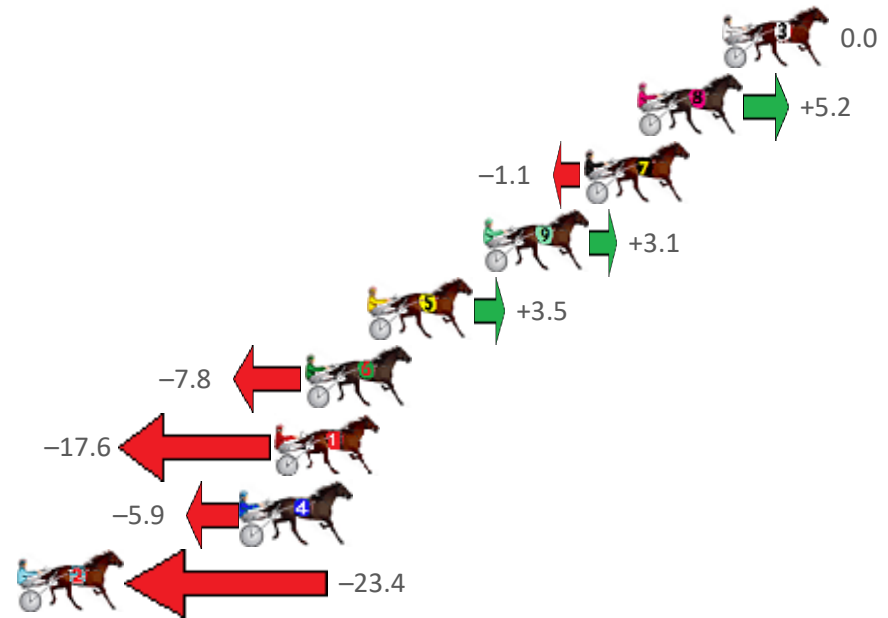

Redcliffe Race 4 Distance 1780m

Thursday, 6 January 2022

Gross Time: 2:11.40 MileRate: 1:58.80 LeadTime: 11.30s First Qtr: 30.00s Second Qtr: 30.60s Third Qtr: 29.60s Fourth Qtr: 29.90s

No Horse	Plc	Margin	Time	800Time (W)	400 Time (W)
3 JOHNROD	1	0.0m	2:11.40	59.50s (1)	29.90s (1)
8 TURN TURN FLYER	2	3.4m	2:11.67	59.12s (1)	29.72s (2)
7 WRITE TIME	3	5.5m	2:11.83	59.58s (0)	29.88s (0)
9 NEVAEVABEND	4	9.5m	2:12.14	59.27s (1)	29.80s (2)
5 VERMONT	5	14.1m	2:12.50	59.24s (1)	30.16s (3)
6 OUR EDUARDO DENARI	6	16.6m	2:12.70	60.08s (0)	30.39s (0)
1 ALLY PINK	7	17.8m	2:12.79	60.80s (0)	31.10s (0)
4 DARBY BRIGHTS	8	19.1m	2:12.90	59.94s (0)	30.29s (1)
2 BETTERTHAN TORQUE	9	28.0m	2:13.59	61.23s (1)	31.51s (1)

Finish Position and metres gained from 800m

Sectionals
Powered
by

Home of Australian Harness Sectionals

PJ Harness Analyser

Daily Raw Data directly to your inbox

All Victorian Racing added as of 17 January 2022

www.pjdata.com.au admin@pjdata.com.au www.facebook.com/PJHarnessRacing

The Racing Queensland Board (trading as Racing Queensland) and provider are not responsible for the completeness or accuracy of any of the information contained herein, and makes no representations about its suitability for any purpose.