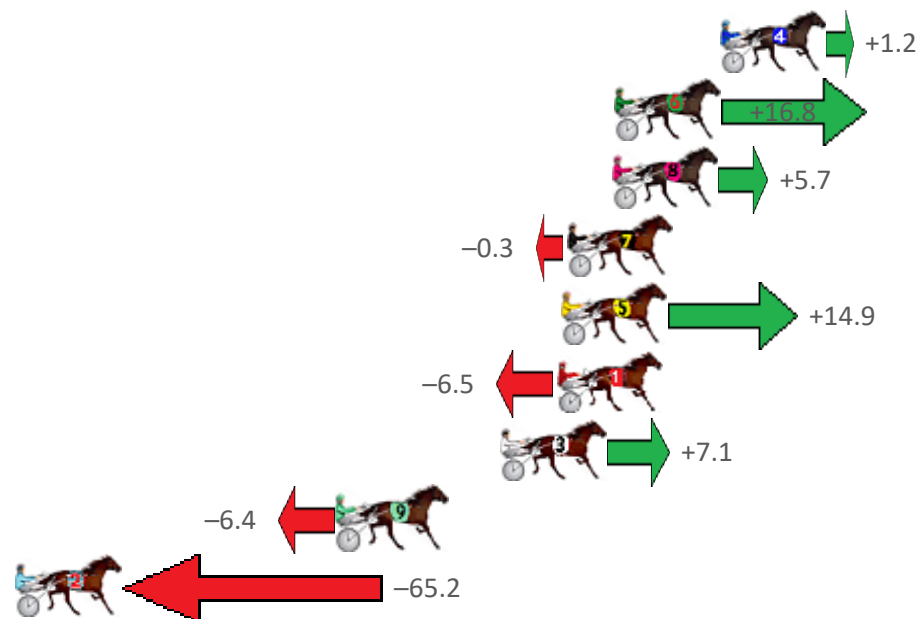

Redcliffe Race 5 Distance 1780m

Thursday, 6 January 2022

Gross Time: 2:13.90 MileRate: 2:01.00 LeadTime: 11.80s First Qtr: 30.90s Second Qtr: 29.60s Third Qtr: 30.70s Fourth Qtr: 30.90s

No Horse	Plc	Margin	Time	800Time (W)	400 Time (W)
4 WEDDING NIGHT	1	0.0m	2:13.90	61.51s (1)	30.90s (1)
6 WAVEDANCER	2	4.2m	2:14.24	60.31s (0)	30.19s (1)
8 WILLSINTOWN	3	4.3m	2:14.25	61.16s (1)	30.54s (1)
7 UWATCHINGME	4	6.1m	2:14.39	61.62s (1)	31.03s (1)
5 LORD DENZEL	5	6.3m	2:14.41	60.46s (1)	30.51s (2)
1 CHEYENNE AUTUMN	6	6.5m	2:14.43	62.10s (0)	31.35s (0)
3 JAMAICAN RESORT	7	8.7m	2:14.60	61.06s (0)	30.65s (0)
9 STEEVEN	8	15.2m	2:15.13	62.09s (0)	31.55s (0)
2 THE LAST STARFIRE	9	82.0m	2:20.53	66.59s (1)	34.66s (0)

Finish Position and metres gained from 800m

Sectionals
Powered
by

Home of Australian Harness Sectionals

PJ Harness Analyser

Daily Raw Data directly to your inbox

All Victorian Racing added as of 17 January 2022

www.pjdata.com.au admin@pjdata.com.au www.facebook.com/PJHarnessRacing

The Racing Queensland Board (trading as Racing Queensland) and provider are not responsible for the completeness or accuracy of any of the information contained herein, and makes no representations about its suitability for any purpose.