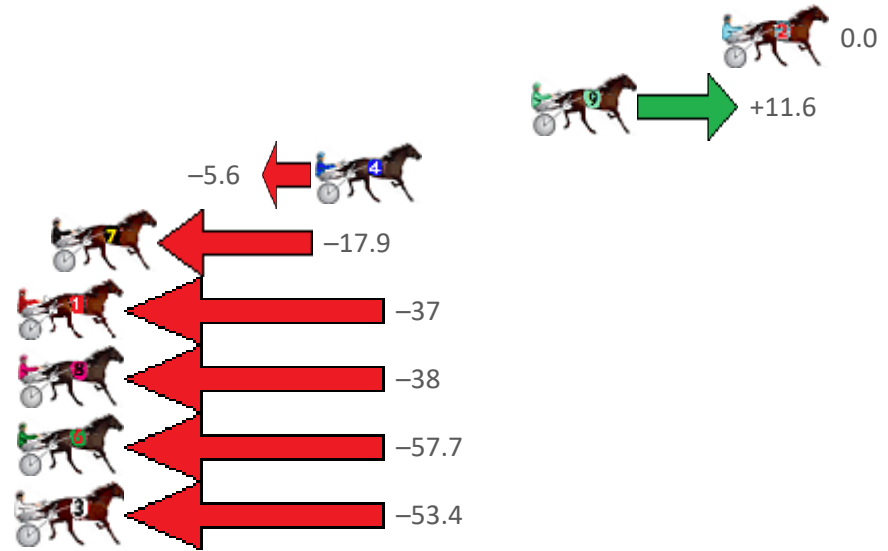

Redcliffe Race 3 Distance 1780m

Thursday, 6 January 2022

Gross Time: 2:11.60 MileRate: 1:59.00 LeadTime: 11.50s First Qtr: 30.60s Second Qtr: 30.50s Third Qtr: 30.20s Fourth Qtr: 28.80s

No Horse	Plc	Margin	Time	800Time (W)	400 Time (W)
2 GUNNA NEEDAMARGA	1	0.0m	2:11.60	59.00s (0)	28.80s (0)
9 MISS MAGDALENA	2	7.6m	2:12.17	58.15s (1)	28.36s (2)
4 IM A CLASSY GIRL	3	16.2m	2:12.82	59.41s (1)	28.57s (1)
7 AUNTY FRANCES	4	26.7m	2:13.62	60.31s (0)	29.57s (0)
1 POSER	5	41.4m	2:14.73	61.71s (0)	30.92s (0)
8 MOONLITE DIVA	6	52.3m	2:15.55	61.74s (1)	30.93s (2)
6 MELTON BOOMER	7	64.1m	2:16.45	63.23s (1)	32.30s (1)
3 CLEVER COWBOY	8	67.6m	2:16.71	62.92s (0)	32.14s (0)

Finish Position and metres gained from 800m

Sectionals
Powered
by

Home of Australian Harness Sectionals

PJ Harness Analyser

Daily Raw Data directly to your inbox

All Victorian Racing added as of 17 January 2022

www.pjdata.com.au admin@pjdata.com.au www.facebook.com/PJHarnessRacing