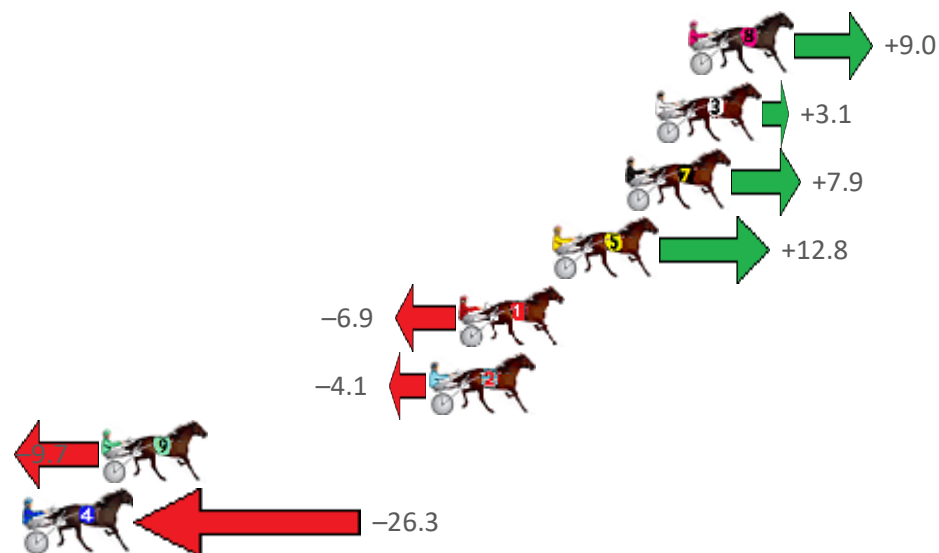

Redcliffe Race 1 Distance 1780m

Thursday, 6 January 2022

Gross Time: 2:14.80 MileRate: 2:01.90 LeadTime: 12.10s First Qtr: 31.30s Second Qtr: 32.30s Third Qtr: 30.80s Fourth Qtr: 28.30s

No Horse	Plc	Margin	Time	800Time (W)	400 Time (W)
8 BACK TO BETOOTA	1	0.0m	2:14.80	58.44s (1)	28.26s (2)
3 BEJIGGITY	2	1.3m	2:14.90	58.87s (1)	28.08s (1)
7 MULLUM GUIDO	3	2.5m	2:14.99	58.52s (0)	27.91s (2)
5 MULLUM DOC	4	5.4m	2:15.20	58.16s (1)	27.65s (2)
1 PAYOUT	5	9.1m	2:15.48	59.61s (0)	28.94s (0)
2 DOOLITTLE DAYS	6	10.3m	2:15.57	59.40s (0)	28.72s (0)
9 ELLA UNDER FIRE	7	23.3m	2:16.53	59.81s (1)	29.15s (3)
4 HULLABALOU	8	26.3m	2:16.76	61.03s (1)	30.15s (1)

Finish Position and metres gained from 800m

Sectionals
Powered
by

Home of Australian Harness Sectionals

PJ Harness Analyser

Daily Raw Data directly to your inbox

All Victorian Racing added as of 17 January 2022

www.pjdata.com.au admin@pjdata.com.au www.facebook.com/PJHarnessRacing

The Racing Queensland Board (trading as Racing Queensland) and provider are not responsible for the completeness or accuracy of any of the information contained herein, and makes no representations about its suitability for any purpose.