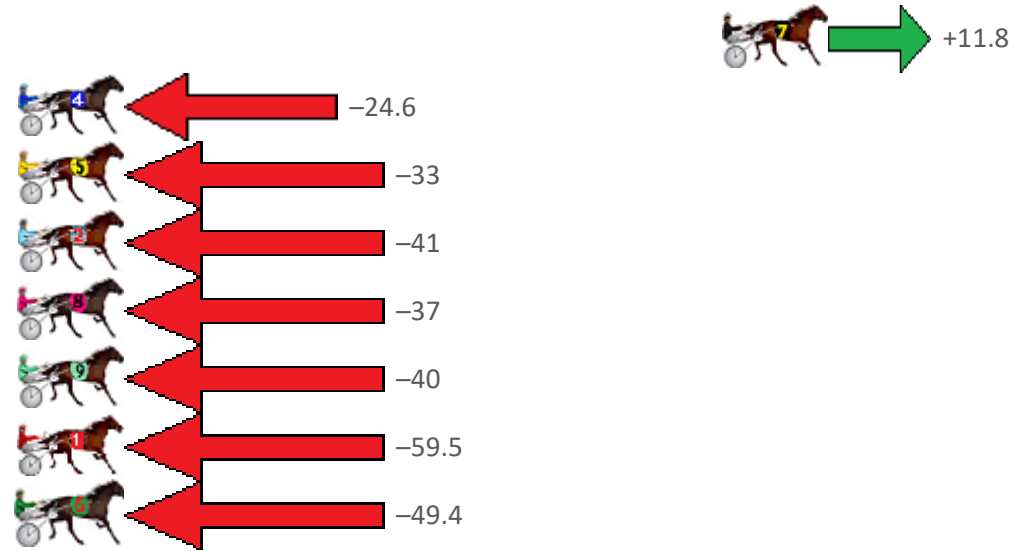

Redcliffe Race 2 Distance 1780m

Thursday, 6 January 2022

Gross Time: 2:09.90 MileRate: 1:57.40 LeadTime: 11.70s First Qtr: 30.00s Second Qtr: 30.70s Third Qtr: 29.90s Fourth Qtr: 27.60s

No Horse	Plc	Margin	Time	800Time (W)	400 Time (W)
7 SLIDE TO UNLOCK	1	0.0m	2:09.90	56.66s (1)	27.60s (2)
4 BELLA GODIVA	2	32.2m	2:12.24	59.26s (1)	29.15s (1)
5 VODKA EN ICE	3	35.8m	2:12.50	59.82s (1)	29.81s (1)
2 IMAJIVA	4	40.9m	2:12.87	60.42s (0)	30.34s (0)
8 MELTON KILLARA	5	46.3m	2:13.26	60.12s (0)	29.87s (0)
9 STUDLEIGH ROWSY	6	53.5m	2:13.78	60.31s (0)	30.05s (0)
1 DREAMOUTS NIECE	7	64.1m	2:14.55	61.75s (0)	31.37s (0)
6 AMIEES IDEAL	8	65.8m	2:14.68	61.03s (1)	31.09s (1)

Finish Position and metres gained from 800m

Sectionals
Powered
by

Home of Australian Harness Sectionals

PJ Harness Analyser

Daily Raw Data directly to your inbox

All Victorian Racing added as of 17 January 2022

www.pjdata.com.au admin@pjdata.com.au www.facebook.com/PJHarnessRacing