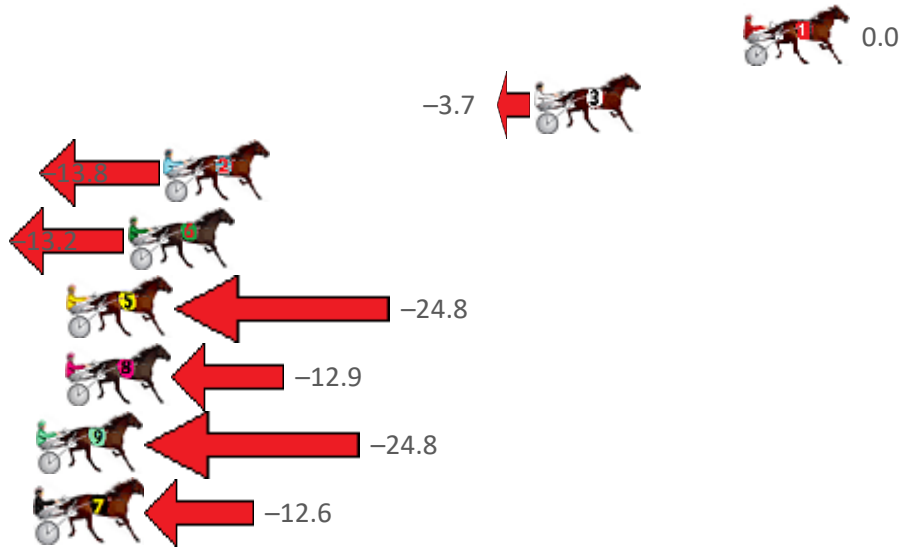

Redcliffe Race 1 Distance 1780m

Saturday, 15 January 2022

Gross Time: 2:08.40 MileRate: 1:56.00 LeadTime: 11.30s First Qtr: 30.40s Second Qtr: 30.80s Third Qtr: 28.30s Fourth Qtr: 27.60s

NoHorse	Plc	Margin	Time	800Time (W)	400 Time (W)
1 OHOKA CHOPPER	1	0.0m	2:08.40	55.90s (0)	27.60s (0)
3 JUST JOSHIN	2	8.3m	2:09.00	56.16s (0)	27.85s (0)
2 TORQUE WITH ESTEEM	3	23.0m	2:10.07	56.86s (0)	28.56s (0)
6 LETTERKENNY BOY	4	24.4m	2:10.17	56.82s (1)	28.44s (2)
5 BEE GEES BANDIT	5	26.8m	2:10.35	57.62s (1)	29.19s (1)
8 SO KOOL MASTER	6	26.9m	2:10.35	56.80s (0)	28.53s (0)
9 COLONEL JOY	7	31.8m	2:10.71	57.62s (1)	29.23s (1)
7 OUR BALOU	8	62.6m	2:12.95	56.78s (0)	28.12s (0)

Finish Position and metres gained from 800m

Sectionals
Powered
by

Home of Australian Harness Sectionals
PJ Harness Analyser Daily Raw Data directly to your inbox

NEW All Victorian Racing added as of 17 January 2022

www.pjdata.com.au admin@pjdata.com.au www.facebook.com/PJHarnessRacing

The Racing Queensland Board (trading as Racing Queensland) and provider are not responsible for the completeness or accuracy of any of the information contained herein, and makes no representations about its suitability for any purpose.