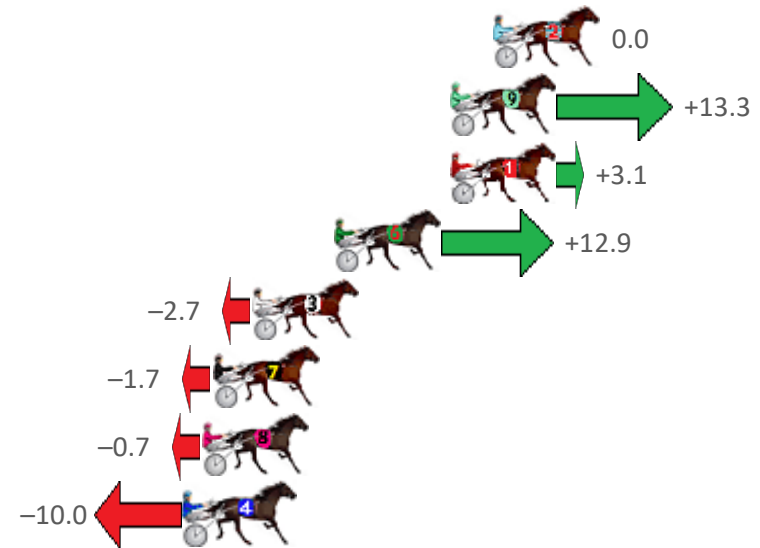

Redcliffe Race 5 Distance 1780m

Saturday, 15 January 2022

Gross Time: 2:10.50 MileRate: 1:58.00 LeadTime: 11.50s First Qtr: 30.20s Second Qtr: 31.20s Third Qtr: 28.50s Fourth Qtr: 29.10s

NoHorse	Plc	Margin	Time	800Time (W)	400 Time (W)
2 RAANI	1	0.0m	2:10.50	57.60s (0)	29.10s (0)
9 MOLLIESMARYELLE	2	1.7m	2:10.63	56.65s (2)	28.50s (2)
1 SHEZALUCKYLADY	3	1.7m	2:10.63	57.38s (0)	28.90s (0)
6 CHARM OFFENSIVE	4	6.3m	2:10.98	56.68s (2)	28.57s (1)
3 HEAVENLY WISDOM	5	9.5m	2:11.23	57.79s (1)	29.15s (1)
7 THREE KISSES	6	11.1m	2:11.35	57.72s (0)	29.21s (0)
8 TINGE OF FEAR	7	11.5m	2:11.38	57.65s (2)	29.51s (2)
4 BRILLIANT ART	8	12.2m	2:11.43	58.32s (1)	29.66s (1)

Finish Position and metres gained from 800m

Sectionals
Powered
by

Home of Australian Harness Sectionals
PJ Harness Analyser Daily Raw Data directly to your inbox

All Victorian Racing added as of 17 January 2022

www.pjdata.com.au admin@pjdata.com.au www.facebook.com/PJHarnessRacing

The Racing Queensland Board (trading as Racing Queensland) and provider are not responsible for the completeness or accuracy of any of the information contained herein, and makes no representations about its suitability for any purpose.