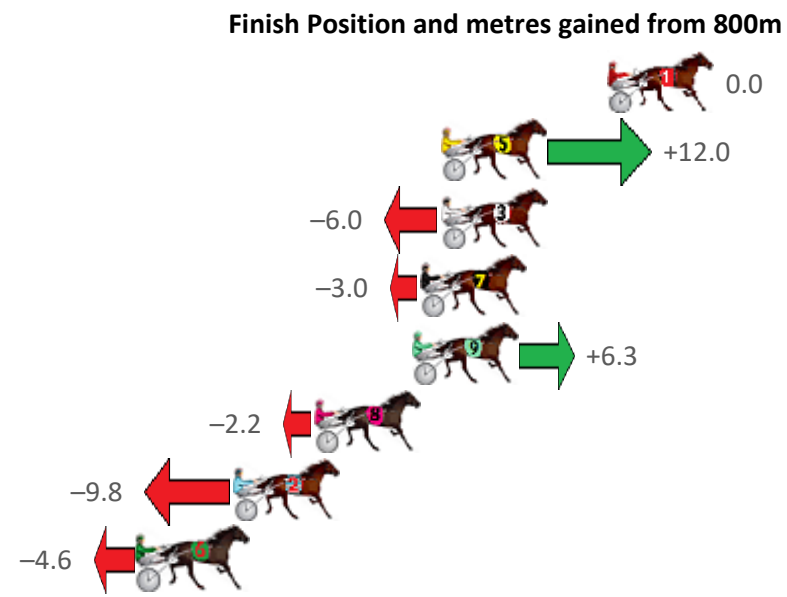

Redcliffe Race 8 Distance 1780m

Saturday, 15 January 2022

Gross Time: 2:11.30 MileRate: 1:58.70 LeadTime: 11.70s First Qtr: 31.00s Second Qtr: 31.00s Third Qtr: 28.40s Fourth Qtr: 29.20s

NoHorse	Plc	Margin	Time	800Time (W)	400 Time (W)
1 CALL ME TRISH	1	0.0m	2:11.30	57.60s (0)	29.20s (0)
5 ASHLEE NITRO	2	6.6m	2:11.81	56.74s (1)	28.92s (2)
3 NINA SIMONE	3	6.6m	2:11.81	58.03s (1)	29.52s (1)
7 DOOLITTLE DOOZZIE	4	7.4m	2:11.87	57.81s (0)	29.35s (0)
9 PIPPA MAGUIRE	5	7.7m	2:11.89	57.15s (1)	28.92s (1)
8 JEWEL OF PEAK	6	11.6m	2:12.19	57.76s (1)	29.64s (2)
2 SHEZ GOT BLING	7	14.8m	2:12.43	58.30s (1)	29.78s (1)
6 DANCELIKEANANGEL	8	18.6m	2:12.72	57.93s (0)	29.72s (0)

Sectionals
Powered
by

Home of Australian Harness Sectionals
PJ Harness Analyser Daily Raw Data directly to your inbox

NEW All Victorian Racing added as of 17 January 2022

www.pjdata.com.au admin@pjdata.com.au www.facebook.com/PJHarnessRacing

The Racing Queensland Board (trading as Racing Queensland) and provider are not responsible for the completeness or accuracy of any of the information contained herein, and makes no representations about its suitability for any purpose.