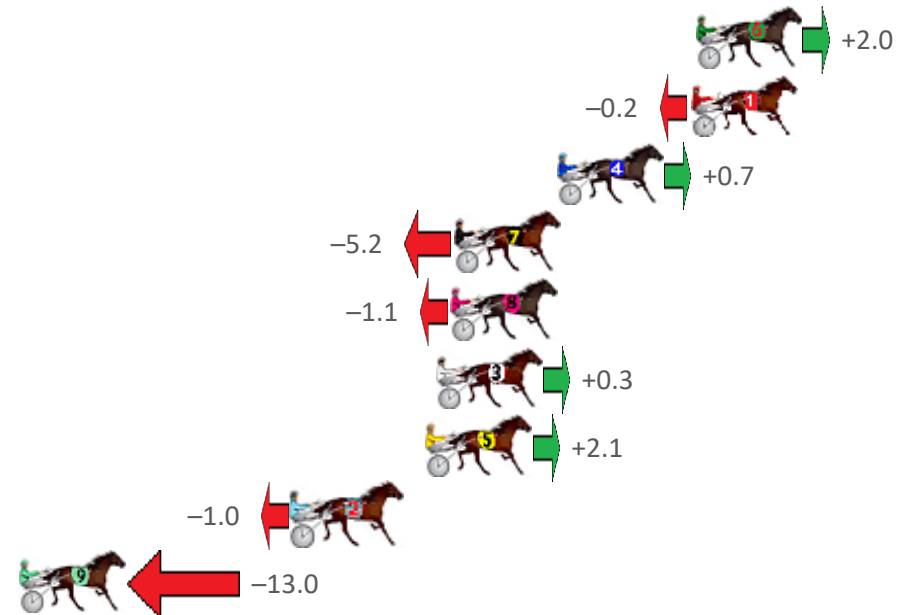

Redcliffe Race 2 Distance 2040m

Saturday, 15 January 2022

Gross Time: 2:28.70 MileRate: 1:57.30 LeadTime: 30.60s First Qtr: 30.60s Second Qtr: 30.90s Third Qtr: 28.50s Fourth Qtr: 28.10s

NoHorse	Plc	Margin	Time	800Time (W)	400 Time (W)
6 THE IDEAL DANCER	1	0.0m	2:28.70	56.46s (1)	27.90s (1)
1 LIFES BLACK	2	0.2m	2:28.71	56.61s (0)	28.11s (0)
4 SO BOBS YOUR UNCLE	3	5.5m	2:29.11	56.55s (1)	28.00s (1)
7 PEBBLE SANDS	4	9.6m	2:29.41	56.97s (0)	28.28s (0)
8 BEAST MODE	5	9.7m	2:29.42	56.68s (0)	27.97s (0)
3 ALI DOWNUNDER	6	10.3m	2:29.46	56.58s (1)	28.05s (2)
5 CONVAIR HUSTLER	7	10.7m	2:29.49	56.45s (0)	27.63s (0)
2 ONE LAST ROLL	8	16.0m	2:29.88	56.67s (1)	28.09s (1)
9 GLENLEDI BOY	9	26.8m	2:30.68	57.51s (2)	29.50s (2)

Finish Position and metres gained from 800m

Sectionals
Powered
by

Home of Australian Harness Sectionals
PJ Harness Analyser Daily Raw Data directly to your inbox

All Victorian Racing added as of 17 January 2022

www.pjdata.com.au admin@pjdata.com.au www.facebook.com/PJHarnessRacing

The Racing Queensland Board (trading as Racing Queensland) and provider are not responsible for the completeness or accuracy of any of the information contained herein, and makes no representations about its suitability for any purpose.