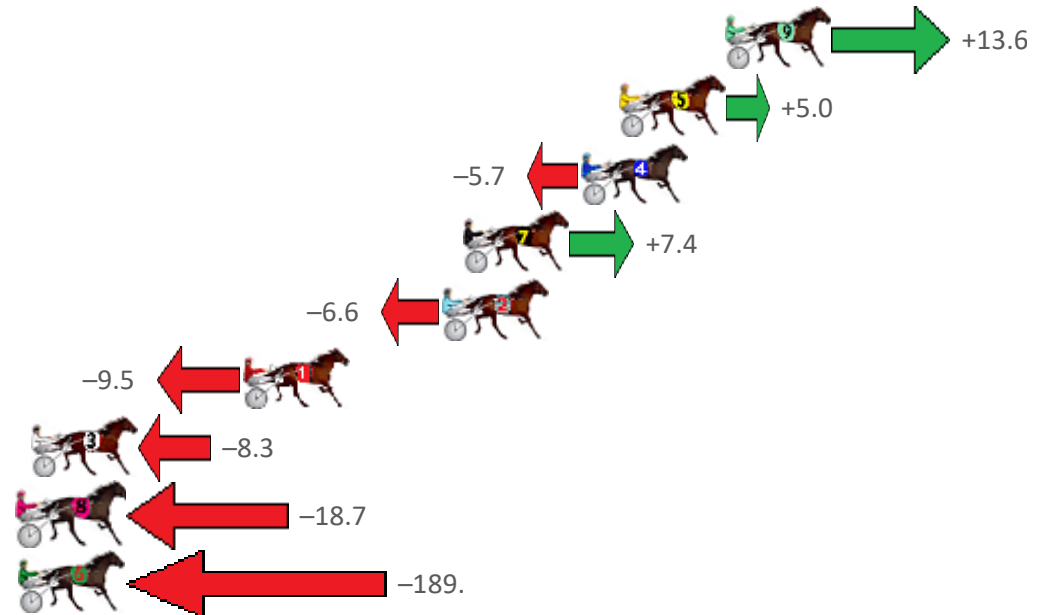

Redcliffe Race 7 Distance 1780m

Saturday, 15 January 2022

Gross Time: 2:10.50 MileRate: 1:57.90 LeadTime: 11.20s First Qtr: 29.90s Second Qtr: 31.40s Third Qtr: 30.20s Fourth Qtr: 27.80s

NoHorse	Plc	Margin	Time	800Time (W)	400 Time (W)
9 HEMSWORTH	1	0.0m	2:10.50	57.02s (1)	27.33s (1)
5 DOCTA FEELGOOD	2	4.2m	2:10.81	57.64s (1)	27.92s (1)
4 CATCH PHRASE	3	5.7m	2:10.92	58.41s (0)	28.19s (0)
7 MISSTREPO	4	10.4m	2:11.26	57.47s (1)	27.74s (1)
2 LOVIN MISS DIXIE	5	11.2m	2:11.32	58.48s (0)	28.26s (0)
1 SHAKATIE	6	19.1m	2:11.90	58.68s (0)	28.46s (0)
3 CHASIN DREAMZ	7	27.5m	2:12.51	58.60s (0)	28.59s (1)
8 CAPTAIN OH CAPTAIN	8	33.3m	2:12.93	59.35s (0)	29.08s (0)
6 MAN FROM BRAAVOS	9	212.5m	2:26.04	71.63s (1)	39.03s (0)

Finish Position and metres gained from 800m

Sectionals
Powered
by

Home of Australian Harness Sectionals
PJ Harness Analyser Daily Raw Data directly to your inbox

NEW All Victorian Racing added as of 17 January 2022

www.pjdata.com.au admin@pjdata.com.au www.facebook.com/PJHarnessRacing

The Racing Queensland Board (trading as Racing Queensland) and provider are not responsible for the completeness or accuracy of any of the information contained herein, and makes no representations about its suitability for any purpose.