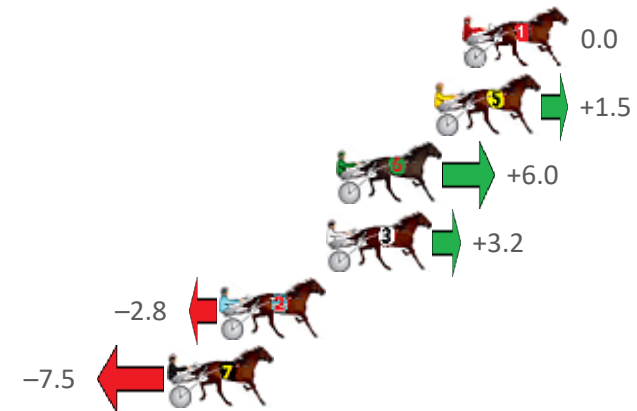

Redcliffe Race 9 Distance 2040m

Saturday, 15 January 2022

Gross Time: 2:31.00 MileRate: 1:59.20 LeadTime: 32.20s First Qtr: 30.70s Second Qtr: 31.40s Third Qtr: 28.70s Fourth Qtr: 28.00s

NoHorse	Plc	Margin	Time	800Time (W)	400 Time (W)
1 TULHURST ACE	1	0.0m	2:31.00	56.70s (0)	28.00s (0)
5 JONAH JONES	2	1.1m	2:31.08	56.59s (1)	28.03s (1)
6 BEAU CISHLOM	3	5.0m	2:31.37	56.28s (1)	28.21s (2)
3 STOMPEN	4	5.4m	2:31.40	56.47s (0)	27.64s (0)
2 GOODBOY COWBOY	5	9.6m	2:31.71	56.90s (1)	28.08s (1)
7 ZAHVEN BANNER	6	11.7m	2:31.86	57.23s (0)	28.45s (0)

Finish Position and metres gained from 800m

Sectionals
Powered
by

Home of Australian Harness Sectionals
PJ Harness Analyser Daily Raw Data directly to your inbox

All Victorian Racing added as of 17 January 2022

www.pjdata.com.au admin@pjdata.com.au www.facebook.com/PJHarnessRacing

The Racing Queensland Board (trading as Racing Queensland) and provider are not responsible for the completeness or accuracy of any of the information contained herein, and makes no representations about its suitability for any purpose.