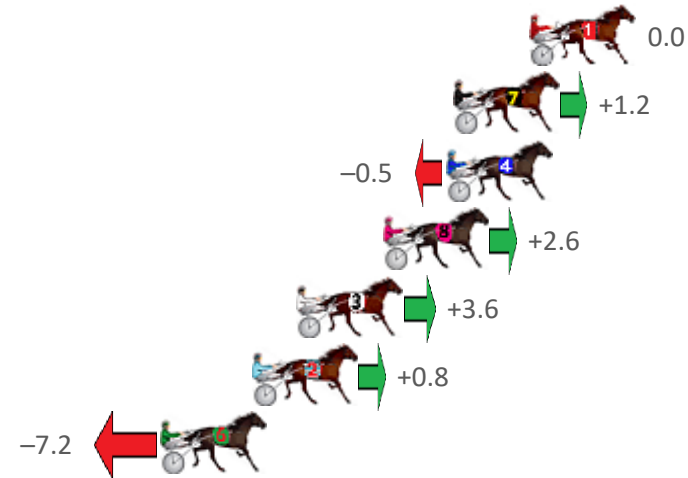

Redcliffe Race 4 Distance 1780m

Saturday, 15 January 2022

Gross Time: 2:11.50 MileRate: 1:58.90 LeadTime: 11.00s First Qtr: 30.50s Second Qtr: 32.80s Third Qtr: 29.30s Fourth Qtr: 27.90s

NoHorse	Plc	Margin	Time	800Time (W)	400 Time (W)
1 BELLA BALL TERROR	1	0.0m	2:11.50	57.20s (0)	27.90s (0)
7 BLISSFULL LILLY	2	3.0m	2:11.72	57.11s (0)	27.78s (0)
4 LE TISSIER	3	3.3m	2:11.74	57.24s (1)	28.07s (1)
8 WE SALUTE YOU	4	5.8m	2:11.93	57.02s (0)	27.64s (0)
3 NO DOUBT	5	9.2m	2:12.17	56.94s (0)	27.53s (0)
2 OUR BONDI BEACH	6	11.0m	2:12.31	57.14s (1)	27.90s (1)
6 THERESACHANCE	7	14.6m	2:12.57	57.71s (1)	28.47s (1)

Finish Position and metres gained from 800m

Sectionals
Powered
by

Home of Australian Harness Sectionals
PJ Harness Analyser Daily Raw Data directly to your inbox

All Victorian Racing added as of 17 January 2022

www.pjdata.com.au admin@pjdata.com.au www.facebook.com/PJHarnessRacing

The Racing Queensland Board (trading as Racing Queensland) and provider are not responsible for the completeness or accuracy of any of the information contained herein, and makes no representations about its suitability for any purpose.