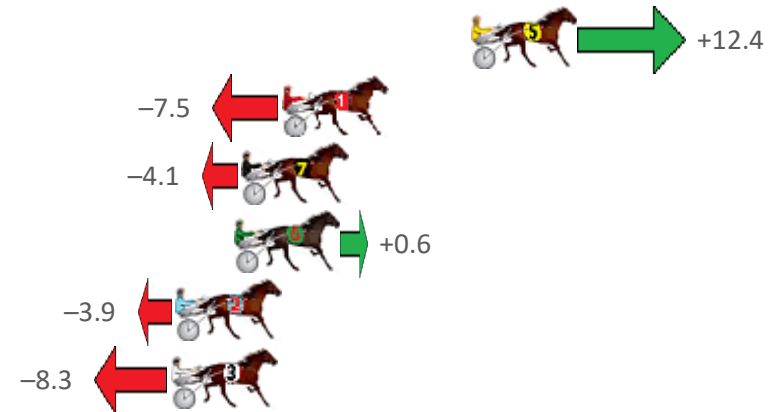

Redcliffe Race 6 Distance 1780m

Saturday, 15 January 2022

Gross Time: 2:06.10 MileRate: 1:54.00 LeadTime: 11.30s First Qtr: 28.90s Second Qtr: 29.40s Third Qtr: 27.50s Fourth Qtr: 29.00s

NoHorse	Plc	Margin	Time	800Time (W)	400 Time (W)
5 GOVERNOR JUJON	1	0.0m	2:06.10	55.63s (1)	28.32s (2)
1 ROCKNROLL ICON	2	7.5m	2:06.67	57.03s (0)	29.54s (0)
7 EL AGUILA	3	9.1m	2:06.79	56.79s (0)	29.30s (0)
6 COMMODORE JUJON	4	9.4m	2:06.82	56.46s (0)	28.77s (0)
2 MAJOR FERNCO	5	11.7m	2:06.99	56.77s (1)	29.09s (1)
3 SQUIRE	6	11.9m	2:07.01	57.08s (1)	29.45s (1)

Finish Position and metres gained from 800m

Sectionals
Powered
by

Home of Australian Harness Sectionals
PJ Harness Analyser Daily Raw Data directly to your inbox

All Victorian Racing added as of 17 January 2022

www.pjdata.com.au admin@pjdata.com.au www.facebook.com/PJHarnessRacing

The Racing Queensland Board (trading as Racing Queensland) and provider are not responsible for the completeness or accuracy of any of the information contained herein, and makes no representations about its suitability for any purpose.