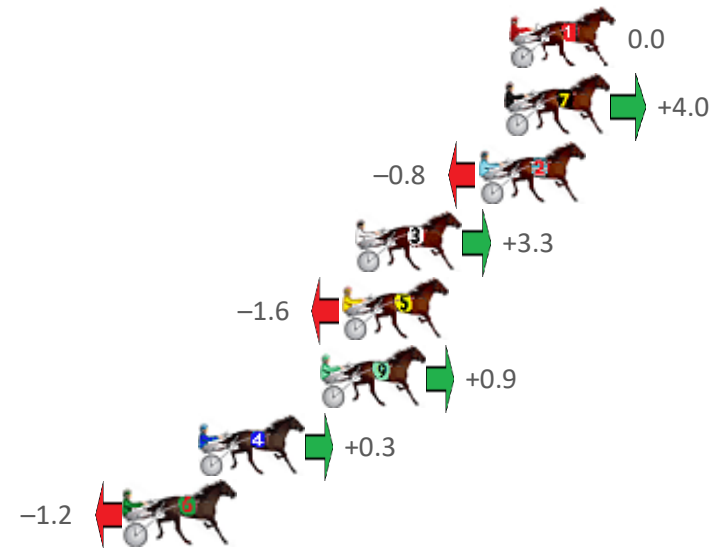

Redcliffe Race 3 Distance 1780m

Saturday, 15 January 2022

Gross Time: 2:14.00 MileRate: 2:01.10 LeadTime: 11.70s First Qtr: 32.30s Second Qtr: 32.60s Third Qtr: 29.60s Fourth Qtr: 27.80s

NoHorse	Plc	Margin	Time	800Time (W)	400 Time (W)
1 KATACHA MAN	1	0.0m	2:14.00	57.40s (0)	27.80s (0)
7 BARKWAY ARNOLD	2	0.2m	2:14.01	57.11s (0)	27.51s (0)
2 THE IRISH EAGLE	3	1.2m	2:14.09	57.46s (1)	27.83s (1)
3 BETTATHANIDEAL	4	6.1m	2:14.45	57.16s (1)	27.56s (1)
5 BOMB SUIT	5	6.6m	2:14.48	57.51s (1)	27.90s (1)
9 SOHO SINATRA	6	7.5m	2:14.55	57.34s (0)	27.68s (0)
4 ITS SUPER EASY	7	12.3m	2:14.90	57.38s (0)	27.65s (1)
6 VIEWBYTHEROCK	8	15.2m	2:15.11	57.49s (1)	28.28s (2)

Finish Position and metres gained from 800m

Sectionals
Powered
by

Home of Australian Harness Sectionals
PJ Harness Analyser Daily Raw Data directly to your inbox

All Victorian Racing added as of 17 January 2022

www.pjdata.com.au admin@pjdata.com.au www.facebook.com/PJHarnessRacing

The Racing Queensland Board (trading as Racing Queensland) and provider are not responsible for the completeness or accuracy of any of the information contained herein, and makes no representations about its suitability for any purpose.