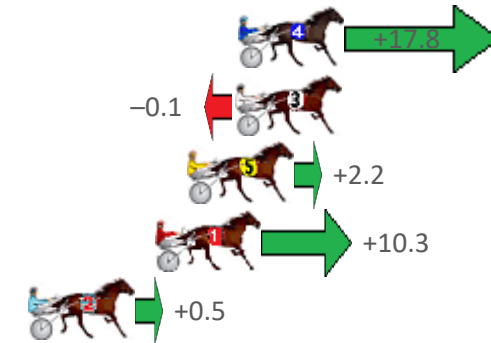

Redcliffe Race 10 Distance 2613m

Saturday, 15 January 2022

Gross Time: 3:20.90   MileRate: 2:02.30   LeadTime: 79.10s   First Qtr: 31.70s   Second Qtr: 31.20s   Third Qtr: 28.80s   Fourth Qtr: 30.10s

NoHorse	Plc	Margin	Time	800Time (W)	400 Time (W)
4 DOUG	1	0.0m	3:20.90	57.60s (0)	29.19s (2)
3 GARLAND GREENE	2	0.1m	3:20.91	58.91s (0)	30.11s (0)
5 SIR FAHRENHEIT	3	2.0m	3:21.06	58.74s (0)	29.41s (0)
1 IM THE COMMANDO	4	3.3m	3:21.16	58.15s (0)	30.00s (0)
2 KINGDOM COME	5	8.3m	3:21.55	58.86s (0)	30.11s (1)

Finish Position and metres gained from 800m

Sectionals
Powered
by

Home of Australian Harness Sectionals
PJ Harness Analyser   Daily Raw Data directly to your inbox

NEW All Victorian Racing added as of 17 January 2022
www.pjdata.com.au   admin@pjdata.com.au   www.facebook.com/PJHarnessRacing

The Racing Queensland Board (trading as Racing Queensland) and provider are not responsible for the completeness or accuracy of any of the information contained herein, and makes no representations about its suitability for any purpose.