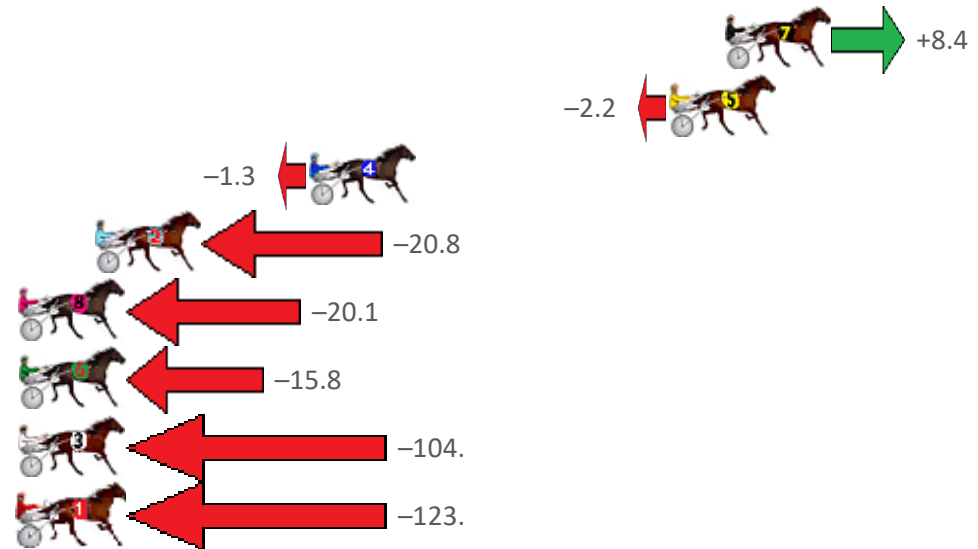

Redcliffe Race 2 Distance 1780m

Monday, 24 January 2022

Gross Time: 2:06.60 MileRate: 1:54.50 LeadTime: 11.10s First Qtr: 29.00s Second Qtr: 29.80s Third Qtr: 28.60s Fourth Qtr: 28.10s

NoHorse	Plc	Margin	Time	800Time (W)	400 Time (W)
7 SOHO SINATRA	1	0.0m	2:06.60	56.11s (0)	27.54s (1)
5 CONVAIR HUSTLER	2	2.2m	2:06.76	56.86s (0)	28.25s (0)
4 BETTATHANIDEAL	3	16.5m	2:07.82	56.79s (1)	27.90s (1)
2 THERESACHANCE	4	25.0m	2:08.45	58.17s (0)	29.47s (0)
8 PHILANDERING CHEF	5	31.1m	2:08.90	58.12s (1)	29.03s (2)
6 HOT ROD HEAVEN	6	36.2m	2:09.27	57.81s (1)	28.85s (1)
3 MISTER HART	7	111.3m	2:14.82	64.07s (1)	34.97s (1)
1 LORIMER LADY	8	126.0m	2:15.91	65.40s (1)	35.76s (0)

Finish Position and metres gained from 800m

Sectionals
Powered
by

Home of Australian Harness Sectionals
PJ Harness Analyser Daily Raw Data directly to your inbox

All Victorian Racing added as of 17 January 2022

www.pjdata.com.au admin@pjdata.com.au www.facebook.com/PJHarnessRacing

The Racing Queensland Board (trading as Racing Queensland) and provider are not responsible for the completeness or accuracy of any of the information contained herein, and makes no representations about its suitability for any purpose.