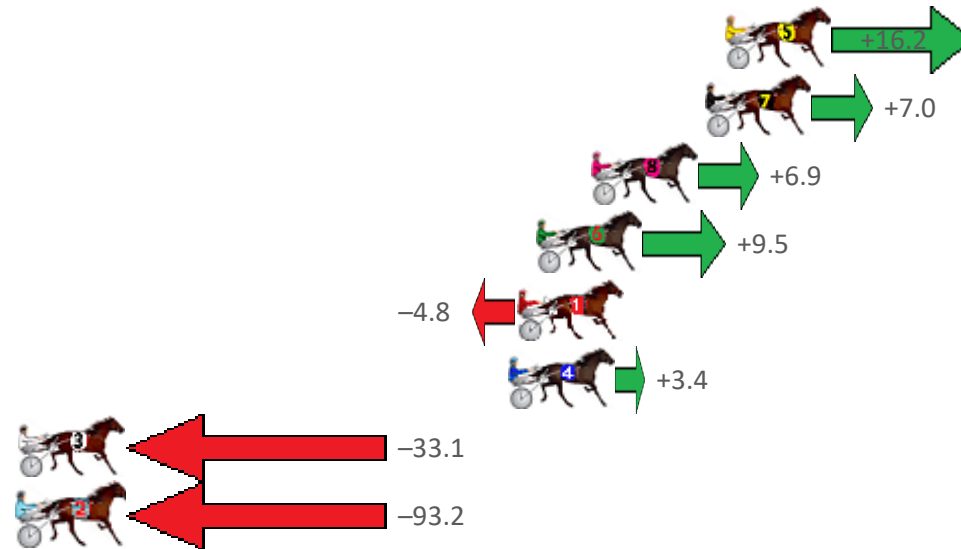

Redcliffe Race 4 Distance 1780m

Monday, 24 January 2022

Gross Time: 2:12.20 MileRate: 1:59.50 LeadTime: 11.40s First Qtr: 30.60s Second Qtr: 30.10s Third Qtr: 29.90s Fourth Qtr: 30.20s

NoHorse	Plc	Margin	Time	800Time (W)	400 Time (W)
5 MISTERRIODEJANEIRO	1	0.0m	2:12.20	58.89s (1)	29.40s (2)
7 BETTING BARON	2	0.8m	2:12.26	59.58s (0)	29.91s (0)
8 PAGO PAGO	3	5.3m	2:12.62	59.58s (0)	29.88s (0)
6 DOOLITTLE DANDY	4	7.5m	2:12.79	59.39s (0)	29.67s (0)
1 ROLLONX	5	8.2m	2:12.85	60.46s (0)	30.82s (0)
4 CUZIN PAT	6	8.6m	2:12.88	59.85s (1)	30.43s (2)
3 RISKY BUZINESS	7	33.1m	2:14.82	62.57s (1)	32.14s (1)
2 COBBLER LANE	8	101.0m	2:20.19	67.06s (1)	36.18s (1)

Finish Position and metres gained from 800m

Sectionals
Powered
by

Home of Australian Harness Sectionals
PJ Harness Analyser Daily Raw Data directly to your inbox

NEW All Victorian Racing added as of 17 January 2022
www.pjdata.com.au admin@pjdata.com.au www.facebook.com/PJHarnessRacing

The Racing Queensland Board (trading as Racing Queensland) and provider are not responsible for the completeness or accuracy of any of the information contained herein, and makes no representations about its suitability for any purpose.