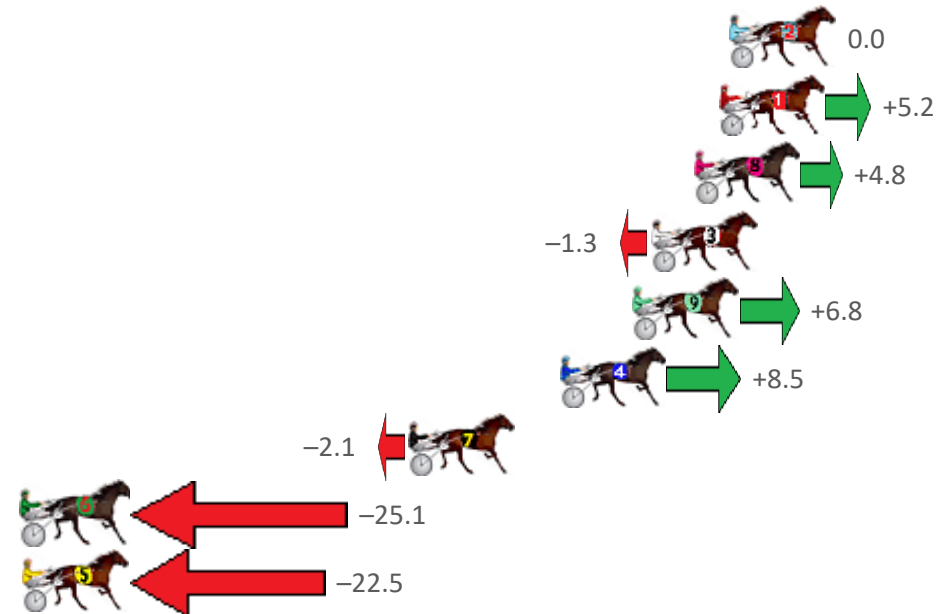

Redcliffe Race 1 Distance 1780m

Monday, 24 January 2022

Gross Time: 2:10.70 MileRate: 1:58.10 LeadTime: 11.10s First Qtr: 30.60s Second Qtr: 31.20s Third Qtr: 28.70s Fourth Qtr: 29.10s

NoHorse	Plc	Margin	Time	800Time (W)	400 Time (W)
2 LETSPLAYUNI	1	0.0m	2:10.70	57.80s (0)	29.10s (0)
1 ROYAL PRINCESS	2	0.4m	2:10.73	57.43s (0)	28.80s (0)
8 BELLA BRONSKI	3	1.4m	2:10.81	57.46s (1)	28.84s (1)
3 WOODLANDS WONDER	4	3.1m	2:10.94	57.89s (1)	29.28s (1)
9 AWHOLELOTOPRETTY	5	3.8m	2:10.99	57.31s (1)	28.71s (1)
4 SHADYS DELIGHT	6	6.7m	2:11.21	57.19s (1)	28.59s (1)
7 NESTERS HILL	7	12.7m	2:11.67	57.95s (0)	29.30s (0)
6 CYCLONE JEREMY	8	34.9m	2:13.36	59.60s (2)	30.15s (1)
5 GOSLING IN FLIGHT	9	37.3m	2:13.55	59.42s (0)	30.64s (0)

Finish Position and metres gained from 800m

Sectionals
Powered
by

Home of Australian Harness Sectionals
PJ Harness Analyser Daily Raw Data directly to your inbox

NEW All Victorian Racing added as of 17 January 2022
www.pjdata.com.au admin@pjdata.com.au www.facebook.com/PJHarnessRacing

The Racing Queensland Board (trading as Racing Queensland) and provider are not responsible for the completeness or accuracy of any of the information contained herein, and makes no representations about its suitability for any purpose.