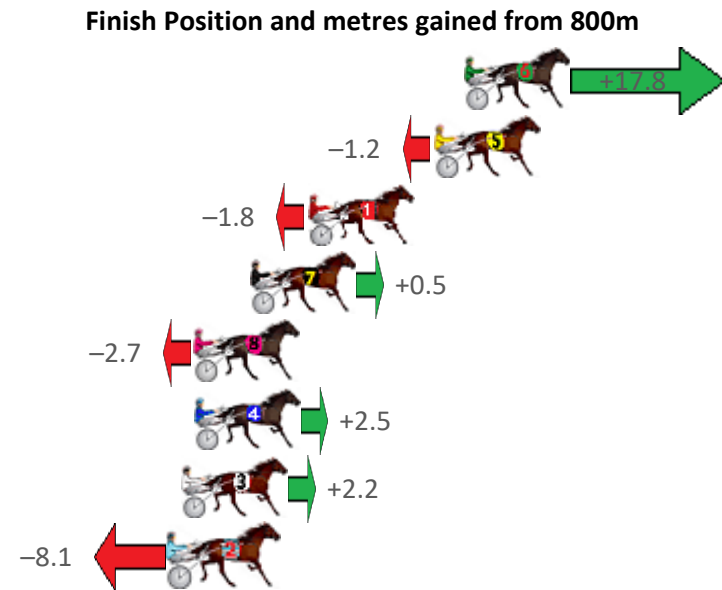

Redcliffe Race 6 Distance 1780m

Monday, 24 January 2022

Gross Time: 2:10.90 MileRate: 1:58.30 LeadTime: 11.20s First Qtr: 29.90s Second Qtr: 29.90s Third Qtr: 29.20s Fourth Qtr: 30.70s

NoHorse	Plc	Margin	Time	800Time (W)	400 Time (W)
6 HIGH ON MONTANA	1	0.0m	2:10.90	58.57s (1)	29.68s (2)
5 ARK	2	1.2m	2:11.00	59.99s (0)	30.79s (0)
1 BARBOO	3	6.2m	2:11.40	60.03s (0)	30.68s (0)
7 SHAKATIE	4	8.5m	2:11.58	59.86s (0)	30.51s (0)
8 MY ULTIMATE CLIPPA	5	10.7m	2:11.76	60.10s (1)	30.81s (1)
4 SPIKEADOR	6	10.7m	2:11.76	59.71s (1)	30.19s (1)
3 LA PISTOLA	7	11.2m	2:11.80	59.74s (0)	30.35s (0)
2 FORGIVE ME	8	11.7m	2:11.84	60.50s (1)	31.29s (1)

Sectionals
Powered
by

Home of Australian Harness Sectionals
PJ Harness Analyser Daily Raw Data directly to your inbox

NEW All Victorian Racing added as of 17 January 2022
www.pjdata.com.au admin@pjdata.com.au www.facebook.com/PJHarnessRacing

The Racing Queensland Board (trading as Racing Queensland) and provider are not responsible for the completeness or accuracy of any of the information contained herein, and makes no representations about its suitability for any purpose.