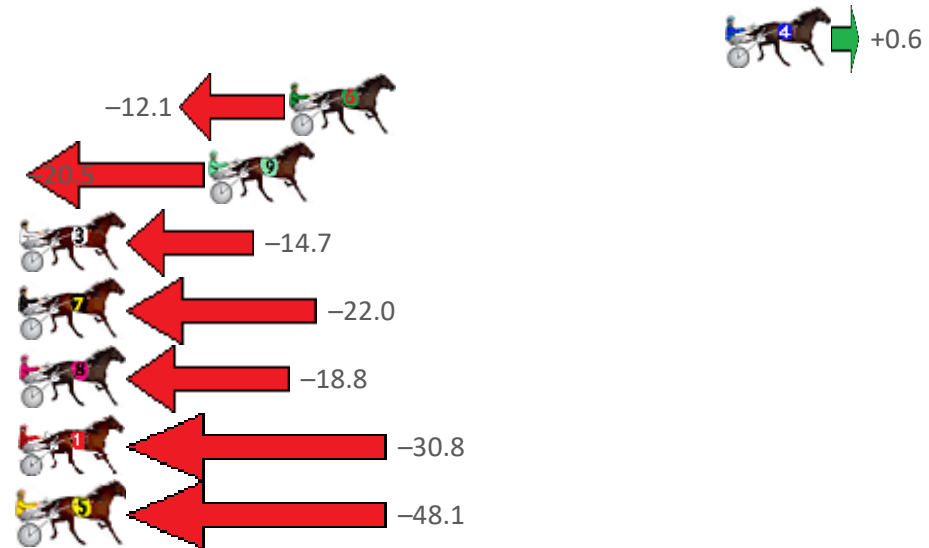

Redcliffe Race 8 Distance 1780m

Monday, 24 January 2022

Gross Time: 2:12.70 MileRate: 2:00.00 LeadTime: 11.50s First Qtr: 32.60s Second Qtr: 31.50s Third Qtr: 28.40s Fourth Qtr: 28.70s

NoHorse	Plc	Margin	Time	800Time (W)	400 Time (W)
4 KOOKABURRAPRINCESS	1	0.0m	2:12.70	57.06s (0)	28.70s (0)
6 GRETELS GIRL	2	17.3m	2:14.00	57.96s (1)	29.19s (1)
9 EYRE I GO	3	20.5m	2:14.24	58.56s (1)	30.06s (1)
3 ALWAYS AT NIGHT	4	29.1m	2:14.89	58.14s (1)	29.16s (1)
7 JUST ONE GOOD ONE	5	31.2m	2:15.05	58.66s (0)	29.83s (0)
8 MY ULTIMATE HESTON	6	32.8m	2:15.17	58.43s (0)	29.63s (0)
1 NEVAEVABEND	7	35.6m	2:15.38	59.29s (0)	30.47s (0)
5 FORTYFIVE ROCK	8	58.1m	2:17.08	60.51s (1)	31.58s (1)

Finish Position and metres gained from 800m

Sectionals
Powered
by

Home of Australian Harness Sectionals
PJ Harness Analyser Daily Raw Data directly to your inbox

NEW All Victorian Racing added as of 17 January 2022
www.pjdata.com.au admin@pjdata.com.au www.facebook.com/PJHarnessRacing

The Racing Queensland Board (trading as Racing Queensland) and provider are not responsible for the completeness or accuracy of any of the information contained herein, and makes no representations about its suitability for any purpose.