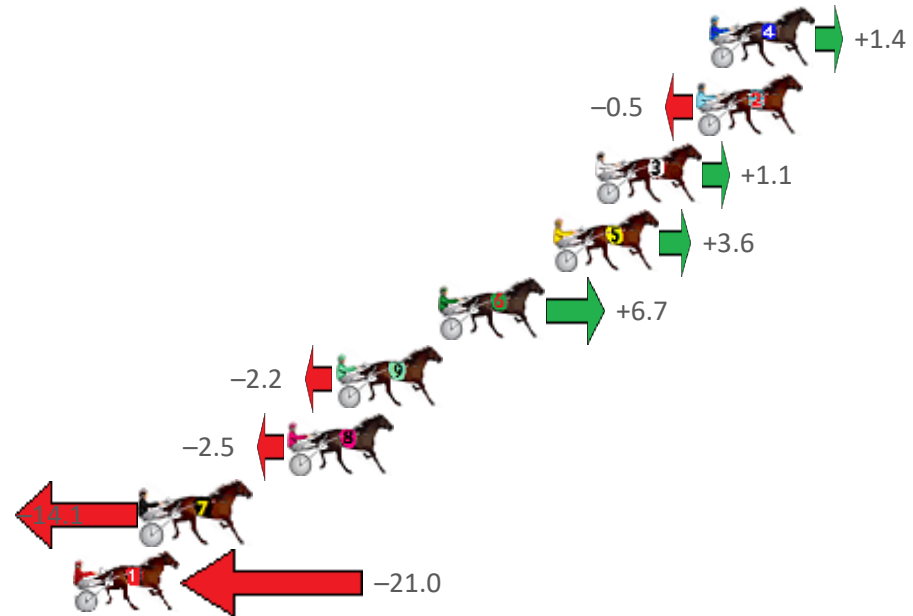

Redcliffe Race 5 Distance 1780m

Monday, 24 January 2022

Gross Time: 2:15.70 MileRate: 2:02.60 LeadTime: 11.50s First Qtr: 32.20s Second Qtr: 33.10s Third Qtr: 29.60s Fourth Qtr: 29.30s

NoHorse	Plc	Margin	Time	800Time (W)	400 Time (W)
4 TEACHERS PET	1	0.0m	2:15.70	58.80s (1)	29.30s (1)
2 OUR DOLLY	2	0.5m	2:15.74	58.94s (0)	29.28s (0)
3 VALKYRIE HANOVER	3	4.5m	2:16.05	58.82s (1)	29.22s (0)
5 WAVEDANCER	4	6.2m	2:16.18	58.64s (1)	29.13s (1)
6 CLEVER COWBOY	5	10.7m	2:16.52	58.41s (2)	29.15s (2)
9 CAMPBELL BEST	6	14.8m	2:16.84	59.06s (0)	29.02s (1)
8 PAGEANTRY	7	16.7m	2:16.98	59.08s (1)	29.60s (1)
7 TODAYS HERO	8	22.5m	2:17.43	59.93s (0)	29.76s (0)
1 KID CALVERT	9	25.2m	2:17.64	60.44s (0)	30.28s (0)

Finish Position and metres gained from 800m

Sectionals
Powered
by

Home of Australian Harness Sectionals
PJ Harness Analyser Daily Raw Data directly to your inbox

All Victorian Racing added as of 17 January 2022

www.pjdata.com.au admin@pjdata.com.au www.facebook.com/PJHarnessRacing

The Racing Queensland Board (trading as Racing Queensland) and provider are not responsible for the completeness or accuracy of any of the information contained herein, and makes no representations about its suitability for any purpose.