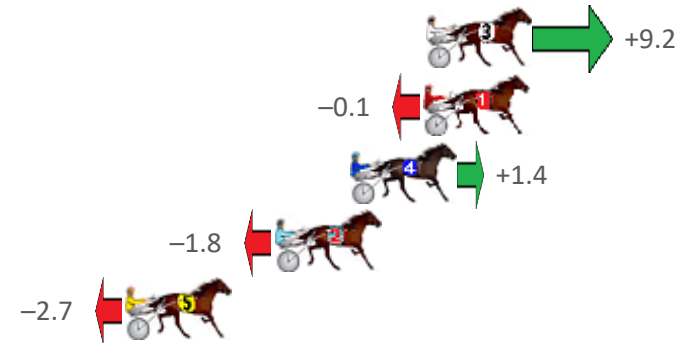

Redcliffe Race 7 Distance 2040m

Monday, 24 January 2022

Gross Time: 2:33.90 MileRate: 2:01.40 LeadTime: 33.70s First Qtr: 31.80s Second Qtr: 31.10s Third Qtr: 28.30s Fourth Qtr: 29.00s

NoHorse	Plc	Margin	Time	800Time (W)	400 Time (W)
3 TORQUE IS MY GIRL	1	0.0m	2:33.90	56.64s (0)	28.32s (0)
1 MISSINMEMATE	2	0.1m	2:33.91	57.31s (0)	29.01s (0)
4 MISS MIA	3	3.0m	2:34.13	57.20s (1)	29.12s (1)
2 PRECIOUS CULLEN	4	6.0m	2:34.36	57.43s (0)	29.10s (0)
5 AMUSED	5	11.9m	2:34.81	57.49s (1)	29.27s (1)

Finish Position and metres gained from 800m

Sectionals
Powered
by

Home of Australian Harness Sectionals
PJ Harness Analyser Daily Raw Data directly to your inbox

All Victorian Racing added as of 17 January 2022

www.pjdata.com.au admin@pjdata.com.au www.facebook.com/PJHarnessRacing

The Racing Queensland Board (trading as Racing Queensland) and provider are not responsible for the completeness or accuracy of any of the information contained herein, and makes no representations about its suitability for any purpose.