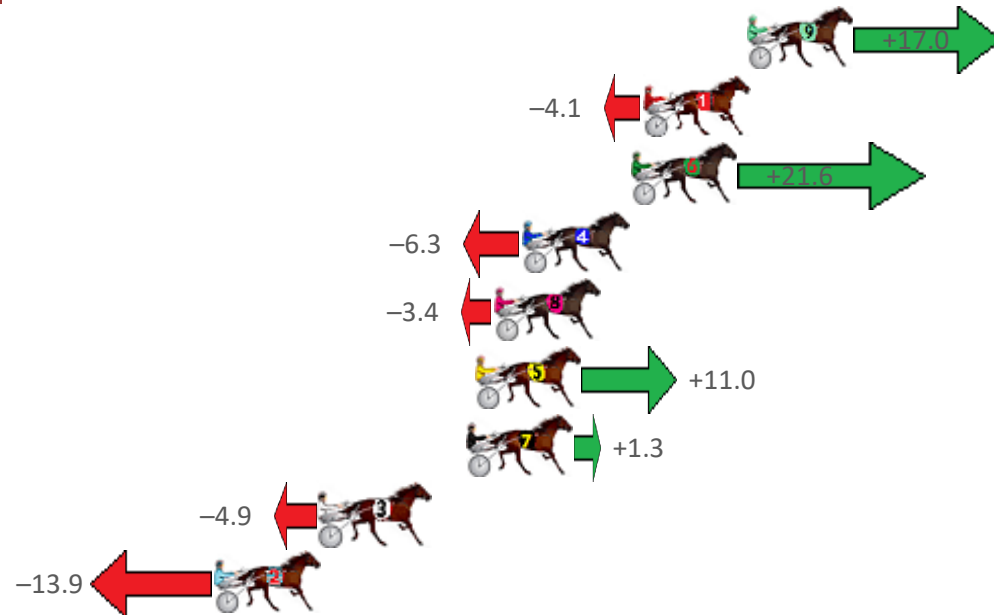

Redcliffe Race 3 Distance 1780m

Monday, 24 January 2022

Gross Time: 2:13.00 MileRate: 2:00.30 LeadTime: 11.40s First Qtr: 30.10s Second Qtr: 30.60s Third Qtr: 29.50s Fourth Qtr: 31.40s

NoHorse	Plc	Margin	Time	800Time (W)	400 Time (W)
9 THREE MACHS	1	0.0m	2:13.00	59.61s (1)	30.82s (2)
1 BETTERTHAN TORQUE	2	4.1m	2:13.34	61.21s (0)	31.72s (0)
6 WHATA REACTOR	3	4.6m	2:13.38	59.26s (1)	30.42s (2)
4 OUR EDUARDO DENARI	4	8.9m	2:13.73	61.38s (1)	32.09s (1)
8 CHANG	5	10.0m	2:13.82	61.16s (0)	31.48s (0)
5 UWATCHINGME	6	10.8m	2:13.89	60.07s (1)	31.24s (2)
7 LA BELLE CHEVAL	7	11.1m	2:13.91	60.80s (0)	31.22s (0)
3 SOMEWHEREINHEAVEN	8	16.9m	2:14.39	61.27s (1)	31.69s (1)
2 AURORA ROSE	9	21.1m	2:14.73	61.95s (1)	32.36s (1)

Finish Position and metres gained from 800m

Sectionals
Powered
by

Home of Australian Harness Sectionals
PJ Harness Analyser Daily Raw Data directly to your inbox

NEW All Victorian Racing added as of 17 January 2022
www.pjdata.com.au admin@pjdata.com.au www.facebook.com/PJHarnessRacing

The Racing Queensland Board (trading as Racing Queensland) and provider are not responsible for the completeness or accuracy of any of the information contained herein, and makes no representations about its suitability for any purpose.