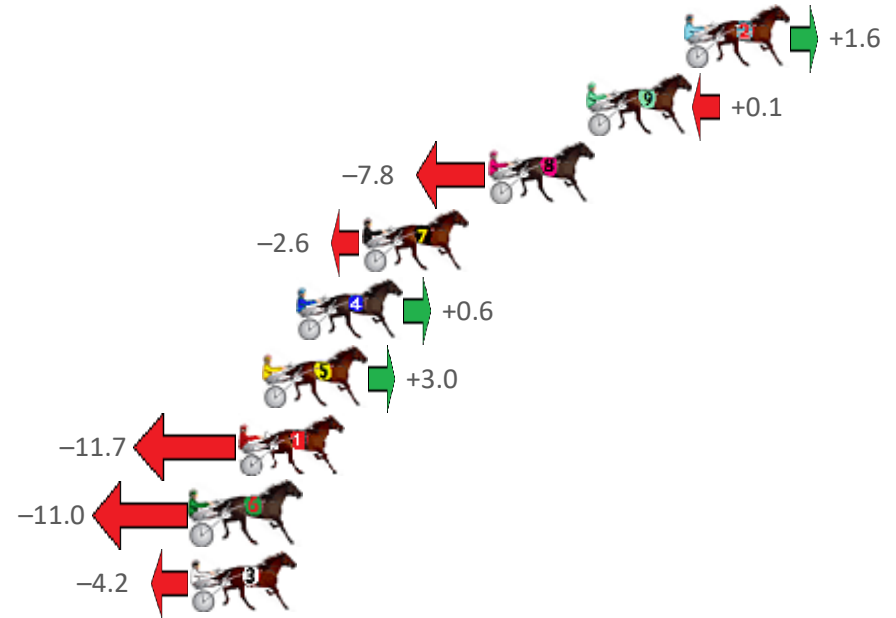

Redcliffe Race 7 Distance 1780m

Thursday, 3 February 2022

Gross Time: 2:12.00 MileRate: 1:59.30 LeadTime: 12.30s First Qtr: 28.60s Second Qtr: 30.50s Third Qtr: 30.30s Fourth Qtr: 30.30s

No Horse	Plc	Margin	Time	800Time (W)	400 Time (W)
2 STUDLEIGH WILL	1	0.0m	2:12.00	60.48s (0)	30.30s (0)
9 BATTLECRAFT	2	3.9m	2:12.31	60.59s (1)	30.29s (2)
8 MISTER DECORUM	3	7.8m	2:12.62	61.19s (1)	30.84s (1)
7 BARBOO	4	12.8m	2:13.02	60.80s (0)	30.35s (0)
4 PURPLE SHADES	5	15.4m	2:13.22	60.55s (1)	30.18s (1)
5 GOTTA RUSH	6	16.8m	2:13.33	60.37s (0)	30.03s (2)
1 TULHURST LOVER	7	17.7m	2:13.40	61.48s (0)	31.09s (0)
6 MY SECRET BEACH	8	19.6m	2:13.55	61.43s (1)	30.84s (1)
3 ROCCO VARIETY	9	19.6m	2:13.55	60.92s (0)	30.48s (0)

Finish Position and metres gained from 800m

Sectionals
Powered
by

Home of Australian Harness Sectionals

PJ Harness Analyser

Daily Raw Data directly to your inbox

All Victorian Racing added as of 17 January 2022

www.pjdata.com.au admin@pjdata.com.au www.facebook.com/PJHarnessRacing