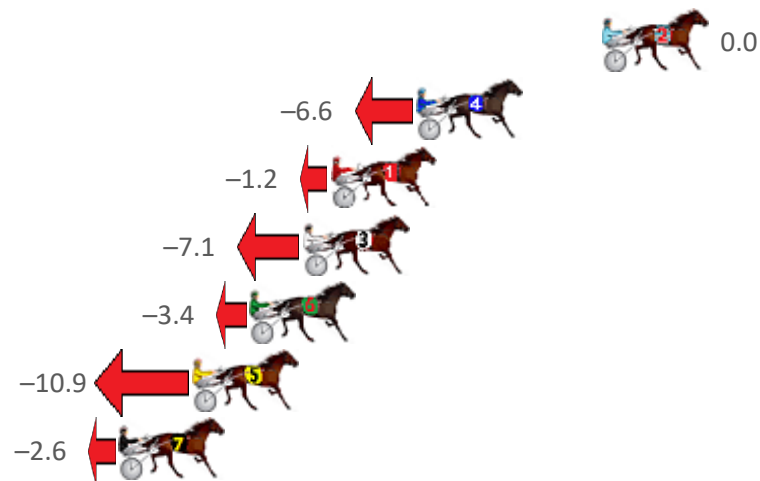

Redcliffe Race 2 Distance 1780m

Thursday, 3 February 2022

Gross Time: 2:09.90 MileRate: 1:57.40 LeadTime: 11.30s First Qtr: 30.70s Second Qtr: 31.40s Third Qtr: 28.70s Fourth Qtr: 27.80s

No Horse	Plc	Margin	Time	800Time (W)	400 Time (W)
2 GOELITZ	1	0.0m	2:09.90	56.50s (0)	27.80s (0)
4 MISTY CREEK	2	7.4m	2:10.44	56.96s (1)	28.15s (1)
1 OUR BOY BOBBY	3	10.8m	2:10.69	56.58s (0)	27.87s (0)
3 TEE RAVELLING	4	11.9m	2:10.77	57.00s (0)	28.26s (0)
6 OUR BOY ROY	5	14.0m	2:10.92	56.74s (1)	27.91s (1)
5 LEXYS GOT A REASON	6	16.3m	2:11.09	57.27s (1)	28.39s (1)
7 REGINA ELENA	7	19.2m	2:11.30	56.68s (0)	28.05s (0)

Finish Position and metres gained from 800m

Sectionals
Powered
by

Home of Australian Harness Sectionals
PJ Harness Analyser   Daily Raw Data directly to your inbox

NEW All Victorian Racing added as of 17 January 2022

www.pjdata.com.au
admin@pjdata.com.au
www.facebook.com/PJHarnessRacing

The Racing Queensland Board (trading as Racing Queensland) and provider are not responsible for the completeness or accuracy of any of the information contained herein, and makes no representations about its suitability for any purpose.