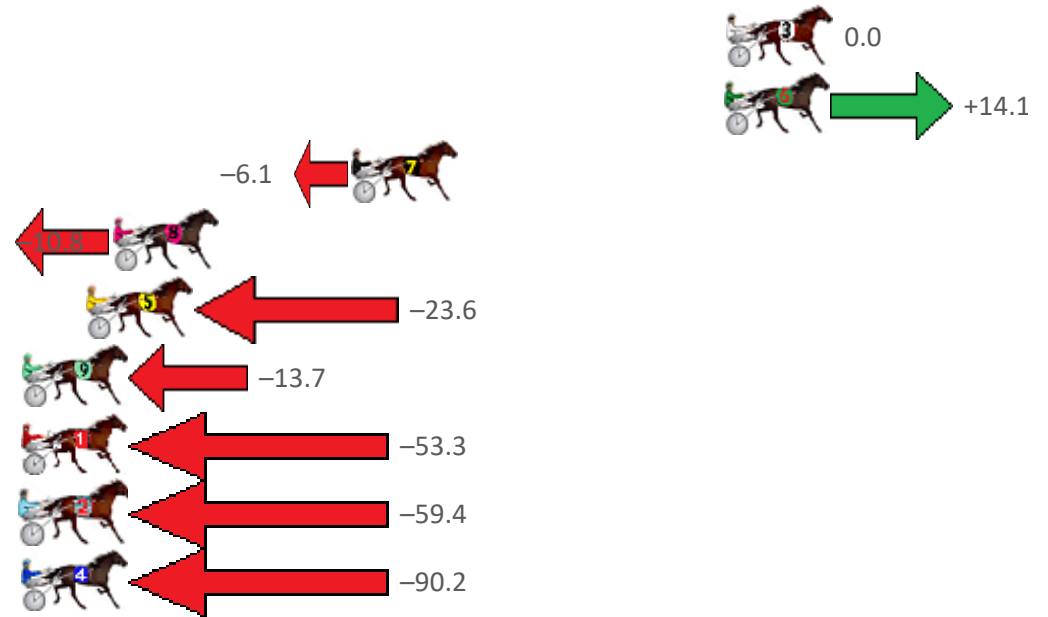

Redcliffe Race 5 Distance 1780m

Thursday, 3 February 2022

Gross Time: 2:09.90 MileRate: 1:57.50 LeadTime: 11.30s First Qtr: 30.50s Second Qtr: 30.40s Third Qtr: 28.80s Fourth Qtr: 28.90s

No Horse	Plc	Margin	Time	800Time (W)	400 Time (W)
3 SHEZ NOTORIOUS	1	0.0m	2:09.90	57.70s (0)	28.90s (0)
6 BEJIGGITY	2	0.1m	2:09.91	56.69s (1)	28.00s (2)
7 AUNTY FRANCES	3	14.9m	2:11.03	58.14s (0)	28.91s (0)
8 MELTON KILLARA	4	24.4m	2:11.75	58.47s (0)	29.22s (0)
5 SHADYS CULLECT	5	25.4m	2:11.83	59.39s (1)	30.06s (1)
9 MULLUM DOC	6	31.7m	2:12.30	58.68s (0)	29.78s (2)
1 MELTON BOOMER	7	57.7m	2:14.28	61.52s (0)	32.31s (0)
2 ESSENTIAL THREE	8	68.8m	2:15.12	61.96s (1)	32.42s (1)
4 IM A CLASSY GIRL	9	190.2m	2:24.33	64.17s (0)	32.51s (0)

Finish Position and metres gained from 800m

Sectionals
Powered
by

Home of Australian Harness Sectionals

PJ Harness Analyser

Daily Raw Data directly to your inbox

All Victorian Racing added as of 17 January 2022

www.pjdata.com.au admin@pjdata.com.au www.facebook.com/PJHarnessRacing

The Racing Queensland Board (trading as Racing Queensland) and provider are not responsible for the completeness or accuracy of any of the information contained herein, and makes no representations about its suitability for any purpose.