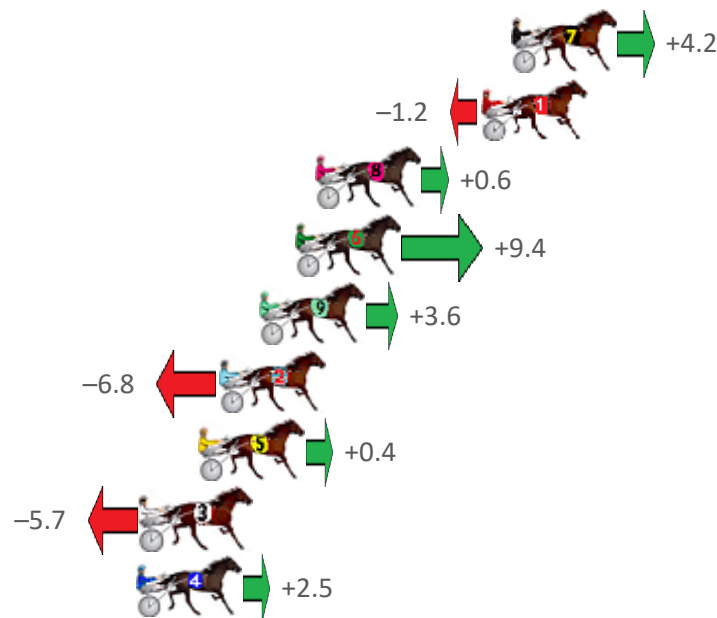

Redcliffe Race 4 Distance 1780m

Thursday, 3 February 2022

Gross Time: 2:15.70 MileRate: 2:02.70 LeadTime: 12.00s First Qtr: 32.60s Second Qtr: 32.50s Third Qtr: 29.80s Fourth Qtr: 28.80s

No Horse	Plc	Margin	Time	800Time (W)	400 Time (W)
7 TURN TURN FLYER	1	0.0m	2:15.70	58.29s (0)	28.50s (0)
1 MOLLIDOR	2	1.2m	2:15.79	58.69s (0)	28.89s (0)
8 DARBY BRIGHTS	3	7.8m	2:16.29	58.56s (0)	28.74s (0)
6 WHATA REACTOR	4	8.6m	2:16.35	57.92s (1)	29.01s (2)
9 VERMONT	5	10.0m	2:16.46	58.34s (1)	28.79s (2)
2 OUR EDUARDO DENARI	6	11.6m	2:16.58	59.10s (1)	29.44s (1)
5 NEVAEVABEND	7	12.4m	2:16.64	58.57s (0)	28.87s (1)
3 WILLSINTOWN	8	14.7m	2:16.81	59.02s (1)	29.35s (1)
4 DUKE	9	14.9m	2:16.83	58.42s (0)	28.76s (0)

Finish Position and metres gained from 800m

Sectionals
Powered
by

Home of Australian Harness Sectionals

PJ Harness Analyser

Daily Raw Data directly to your inbox

All Victorian Racing added as of 17 January 2022

www.pjdata.com.au admin@pjdata.com.au www.facebook.com/PJHarnessRacing

The Racing Queensland Board (trading as Racing Queensland) and provider are not responsible for the completeness or accuracy of any of the information contained herein, and makes no representations about its suitability for any purpose.