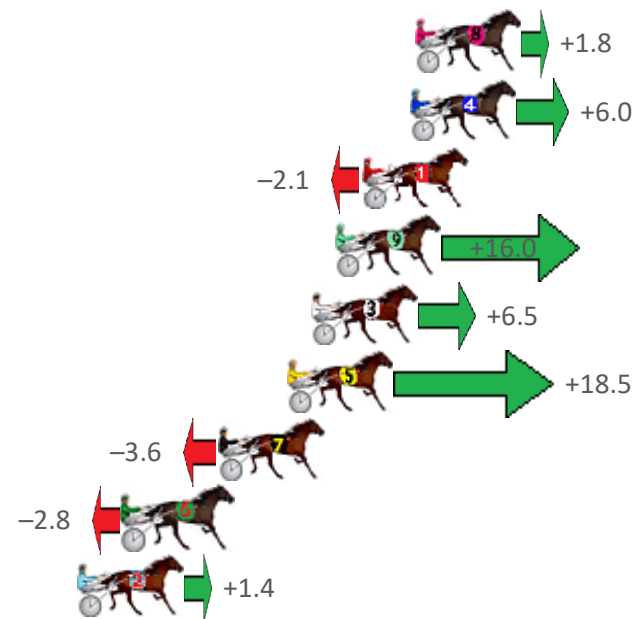

Redcliffe Race 9 Distance 1780m

Thursday, 3 February 2022

Gross Time: 2:12.40 MileRate: 1:59.70 LeadTime: 11.90s First Qtr: 30.40s Second Qtr: 30.70s Third Qtr: 29.40s Fourth Qtr: 30.00s

No Horse	Plc	Margin	Time	800Time (W)	400 Time (W)
8 MONTEREY JACK	1	0.0m	2:12.40	59.27s (1)	29.76s (1)
4 SOME GIRLS SOMEWHERE	2	0.2m	2:12.42	58.96s (1)	29.45s (1)
1 LARA BAY	3	2.1m	2:12.57	59.56s (0)	30.16s (0)
9 MISSTREPO	4	3.2m	2:12.65	58.22s (1)	29.08s (3)
3 SPEED OF SOUND	5	4.1m	2:12.72	58.92s (1)	29.63s (2)
5 HOLDING NO CURRENCY	6	5.1m	2:12.80	58.03s (1)	29.25s (1)
7 TRUE STEPPER	7	7.8m	2:13.01	59.67s (0)	30.24s (0)
6 I FOUND THE BEACH	8	11.6m	2:13.31	59.61s (0)	30.18s (0)
2 BELLA BRONSKI	9	13.4m	2:13.45	59.30s (1)	30.01s (2)

Finish Position and metres gained from 800m

Sectionals
Powered
by

Home of Australian Harness Sectionals

PJ Harness Analyser

Daily Raw Data directly to your inbox

All Victorian Racing added as of 17 January 2022

www.pjdata.com.au admin@pjdata.com.au www.facebook.com/PJHarnessRacing

The Racing Queensland Board (trading as Racing Queensland) and provider are not responsible for the completeness or accuracy of any of the information contained herein, and makes no representations about its suitability for any purpose.