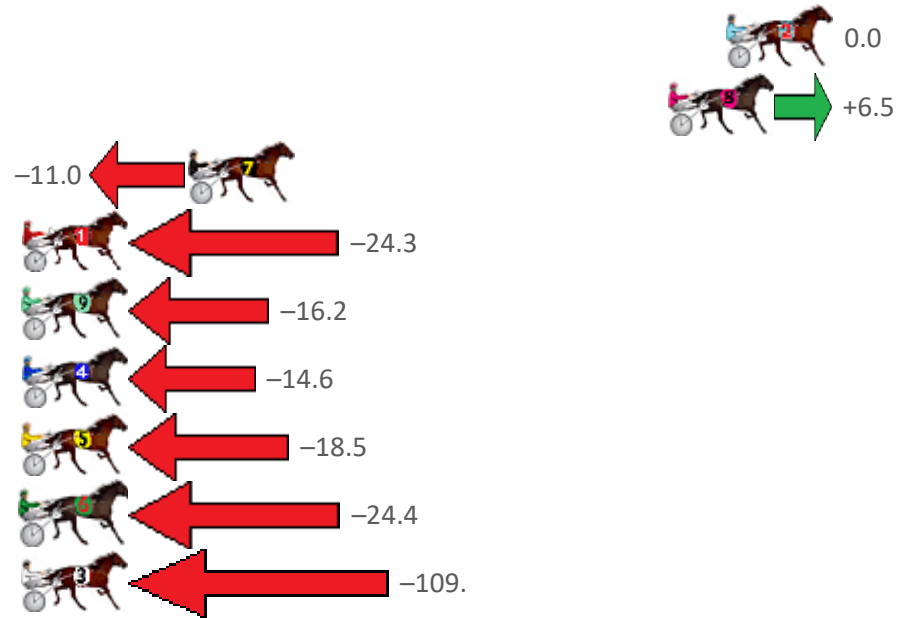

Redcliffe Race 8 Distance 2040m

Thursday, 3 February 2022

Gross Time: 2:30.00 MileRate: 1:58.30 LeadTime: 31.00s First Qtr: 30.60s Second Qtr: 29.60s Third Qtr: 29.40s Fourth Qtr: 29.40s

No Horse	Plc	Margin	Time	800Time (W)	400 Time (W)
2 SMOOTH CASH	1	0.0m	2:30.00	58.80s (0)	29.40s (0)
8 BLAZE COOPS	2	2.3m	2:30.18	58.32s (2)	29.25s (1)
7 OYSTER STRIDE	3	21.4m	2:31.65	59.60s (0)	30.06s (1)
1 CHEDDAR MADE BETA	4	29.1m	2:32.24	60.58s (0)	30.90s (0)
9 FIRE AND ICE	5	30.0m	2:32.31	59.98s (1)	30.47s (2)
4 ROCKSLIDE	6	32.0m	2:32.47	59.87s (0)	30.39s (0)
5 KATACHA MAN	7	39.7m	2:33.06	60.15s (2)	30.42s (2)
6 MEGA STAR	8	42.6m	2:33.28	60.58s (1)	30.66s (1)
3 ASCALABUS	9	114.6m	2:38.83	66.77s (1)	35.42s (0)

Finish Position and metres gained from 800m

Sectionals
Powered
by

Home of Australian Harness Sectionals

PJ Harness Analyser

Daily Raw Data directly to your inbox

All Victorian Racing added as of 17 January 2022

www.pjdata.com.au admin@pjdata.com.au www.facebook.com/PJHarnessRacing