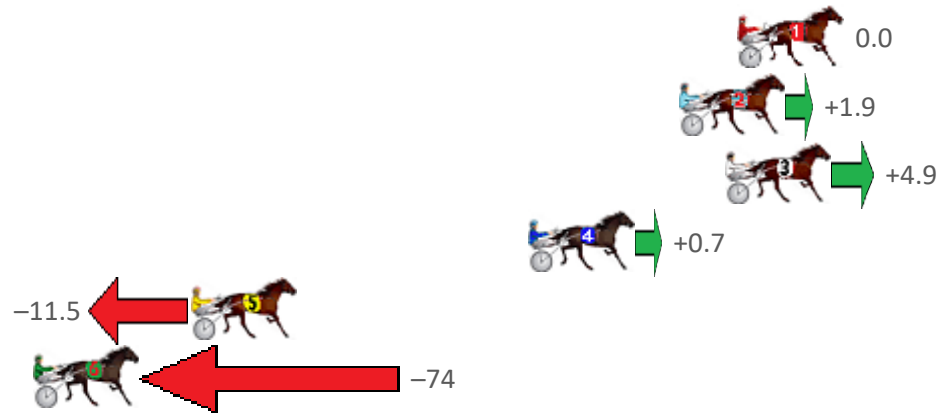

Redcliffe Race 1 Distance 1780m

Thursday, 3 February 2022

Gross Time: 2:14.80 MileRate: 2:01.90 LeadTime: 12.20s First Qtr: 31.40s Second Qtr: 31.80s Third Qtr: 29.90s Fourth Qtr: 29.50s

No Horse	Plc	Margin	Time	800Time (W)	400 Time (W)
1 LEFT TO ROCKNROLL	1	0.0m	2:14.80	59.40s (0)	29.50s (0)
2 CRUISEN ON BYE	2	2.3m	2:14.98	59.26s (0)	29.32s (0)
3 VERY TEMPTING	3	0.5m	2:14.84	59.04s (1)	29.16s (2)
4 FLASH FREDDIE	4	8.3m	2:15.44	59.35s (0)	29.43s (0)
5 FEEL YOUR WAY	5	21.7m	2:16.48	60.25s (1)	30.23s (1)
6 CACTUS ROSE	6	74.6m	2:20.57	64.85s (1)	34.65s (1)

Finish Position and metres gained from 800m

Sectionals
Powered
by

Home of Australian Harness Sectionals
PJ Harness Analyser   Daily Raw Data directly to your inbox
NEW All Victorian Racing added as of 17 January 2022
www.pjdata.com.au   admin@pjdata.com.au   www.facebook.com/PJHarnessRacing

The Racing Queensland Board (trading as Racing Queensland) and provider are not responsible for the completeness or accuracy of any of the information contained herein, and makes no representations about its suitability for any purpose.