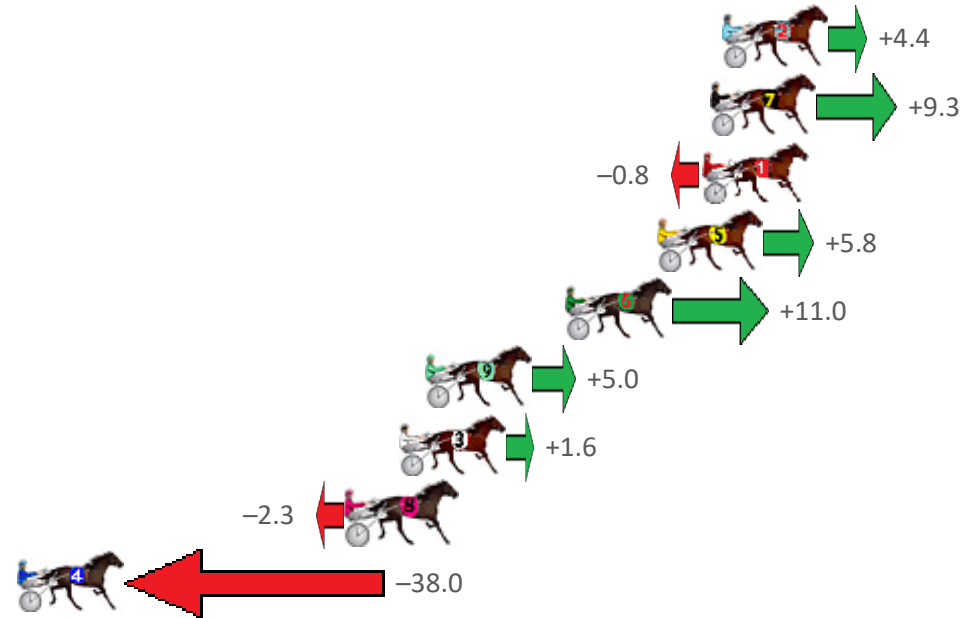

Redcliffe Race 3 Distance 1780m

Thursday, 3 February 2022

Gross Time: 2:12.70 MileRate: 2:00.00 LeadTime: 11.50s First Qtr: 30.90s Second Qtr: 30.50s Third Qtr: 29.20s Fourth Qtr: 30.60s

No Horse	Plc	Margin	Time	800Time (W)	400 Time (W)
2 VALKYRIE HANOVER	1	0.0m	2:12.70	59.47s (0)	30.22s (0)
7 JOHNROD	2	0.5m	2:12.74	59.11s (0)	29.88s (0)
1 CHAMPAGNE REACTOR	3	0.8m	2:12.76	59.86s (0)	30.66s (0)
5 WAVEDANCER	4	2.6m	2:12.91	59.37s (1)	30.04s (2)
6 JAYDES TERROR	5	6.2m	2:13.20	58.98s (2)	29.98s (2)
9 SHESA PEARLA	6	11.8m	2:13.64	59.43s (1)	30.04s (1)
3 CLEVER COWBOY	7	12.8m	2:13.72	59.68s (0)	30.39s (0)
8 REGRETABLE	8	14.9m	2:13.89	59.97s (1)	30.64s (1)
4 BERTILS FIREFOX	9	42.0m	2:16.06	62.62s (1)	33.03s (1)

Finish Position and metres gained from 800m

Sectionals
Powered
by

Home of Australian Harness Sectionals

PJ Harness Analyser

Daily Raw Data directly to your inbox

All Victorian Racing added as of 17 January 2022

www.pjdata.com.au admin@pjdata.com.au www.facebook.com/PJHarnessRacing

The Racing Queensland Board (trading as Racing Queensland) and provider are not responsible for the completeness or accuracy of any of the information contained herein, and makes no representations about its suitability for any purpose.