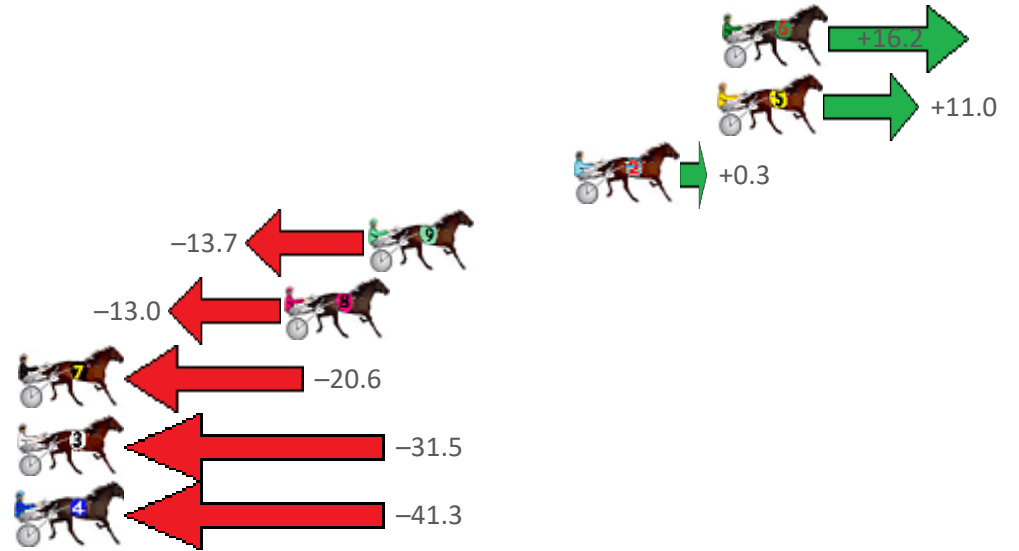

Redcliffe Race 6 Distance 1780m

Thursday, 3 February 2022

Gross Time: 2:11.40 MileRate: 1:58.80 LeadTime: 11.60s First Qtr: 29.40s Second Qtr: 30.00s Third Qtr: 29.80s Fourth Qtr: 30.60s

No Horse	Plc	Margin	Time	800Time (W)	400 Time (W)
6 WHATELEY	1	0.0m	2:11.40	59.18s (1)	29.67s (2)
5 BETTING BARON	2	0.2m	2:11.42	59.57s (1)	30.04s (2)
2 BELLA GODIVA	3	5.9m	2:11.87	60.38s (1)	30.76s (1)
9 ROCKNROLL DA GAMA	4	14.1m	2:12.53	61.43s (1)	31.67s (0)
8 NON PASSARE	5	17.4m	2:12.79	61.38s (0)	31.15s (1)
7 PACIFIC COIN	6	33.6m	2:14.09	61.95s (0)	31.62s (0)
3 BEYOND A SHADOW	7	40.5m	2:14.64	62.76s (0)	32.51s (0)
4 LEFT IN THE WIND	8	41.3m	2:14.71	63.50s (0)	33.04s (0)

Finish Position and metres gained from 800m

Sectionals
Powered
by

Home of Australian Harness Sectionals

PJ Harness Analyser

Daily Raw Data directly to your inbox

All Victorian Racing added as of 17 January 2022

www.pjdata.com.au admin@pjdata.com.au www.facebook.com/PJHarnessRacing

The Racing Queensland Board (trading as Racing Queensland) and provider are not responsible for the completeness or accuracy of any of the information contained herein, and makes no representations about its suitability for any purpose.