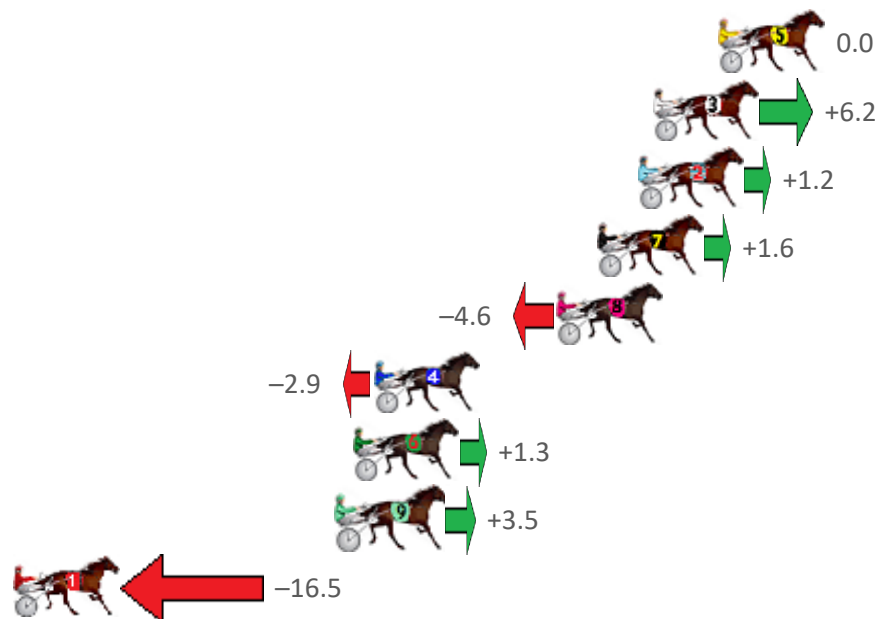

Redcliffe Race 6 Distance 1780m

Wednesday, 9 February 2022

Gross Time: 2:10.80 MileRate: 1:58.30 LeadTime: 11.70s First Qtr: 29.90s Second Qtr: 31.10s Third Qtr: 28.80s Fourth Qtr: 29.30s

No Horse	Plc	Margin	Time	800Time (W)	400 Time (W)
5 ALTANA BLUE	1	0.0m	2:10.80	58.10s (0)	29.30s (0)
3 CANNAN	2	2.6m	2:11.00	57.65s (0)	28.85s (0)
2 TACTFILLY MIRACLE	3	3.2m	2:11.05	58.01s (0)	29.21s (0)
7 KOOKABURRAPRINCESS	4	4.8m	2:11.17	57.98s (1)	29.13s (1)
8 TORQUE IN CONTROL	5	6.4m	2:11.29	58.43s (1)	29.61s (1)
4 FEEL THE THRILL	6	13.7m	2:11.85	58.31s (1)	29.39s (1)
6 BETTING BARON	7	14.5m	2:11.91	58.01s (1)	29.18s (2)
9 CIRCLE LINE	8	15.1m	2:11.96	57.85s (0)	28.93s (1)
1 MONTANA PRIDE	9	30.3m	2:13.13	59.29s (0)	30.41s (0)

Finish Position and metres gained from 800m

Sectionals
Powered
by

Home of Australian Harness Sectionals

PJ Harness Analyser

Daily Raw Data directly to your inbox

All Victorian Racing added as of 17 January 2022

www.pjdata.com.au admin@pjdata.com.au www.facebook.com/PJHarnessRacing

The Racing Queensland Board (trading as Racing Queensland) and provider are not responsible for the completeness or accuracy of any of the information contained herein, and makes no representations about its suitability for any purpose.