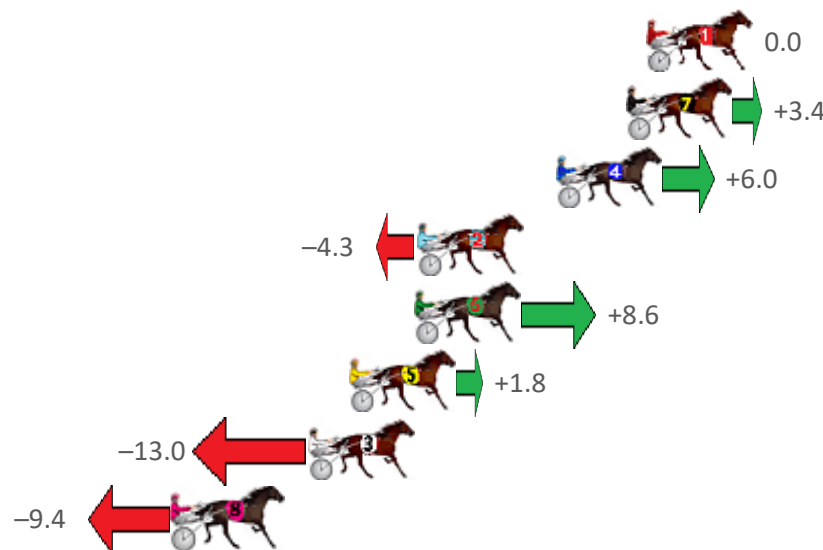

Redcliffe Race 2 Distance 1780m

Wednesday, 9 February 2022

Gross Time: 2:11.30 MileRate: 1:58.70 LeadTime: 11.50s First Qtr: 30.90s Second Qtr: 31.40s Third Qtr: 28.90s Fourth Qtr: 28.60s

No Horse	Plc	Margin	Time	800Time (W)	400 Time (W)
1 AWHOLELOTOPRETTY	1	0.0m	2:11.30	57.50s (0)	28.60s (0)
7 SOME GIRLSOMEWHERE	2	0.8m	2:11.36	57.26s (0)	28.36s (0)
4 TRUE STEPPER	3	3.6m	2:11.57	57.07s (0)	28.09s (0)
2 BONNIES A ROCKIN	4	9.1m	2:11.98	57.81s (1)	28.89s (1)
6 SPRINGFIELD SPIRIT	5	9.2m	2:11.99	56.89s (1)	27.83s (1)
5 I FOUND THE BEACH	6	11.8m	2:12.19	57.37s (1)	28.36s (1)
3 DESTINY JANE	7	13.4m	2:12.31	58.43s (1)	29.51s (1)
8 NOT THE KINGSWOOD	8	18.8m	2:12.71	58.17s (1)	29.21s (1)

Finish Position and metres gained from 800m

Sectionals
Powered
by

Home of Australian Harness Sectionals

PJ Harness Analyser

Daily Raw Data directly to your inbox

All Victorian Racing added as of 17 January 2022

www.pjdata.com.au admin@pjdata.com.au www.facebook.com/PJHarnessRacing

The Racing Queensland Board (trading as Racing Queensland) and provider are not responsible for the completeness or accuracy of any of the information contained herein, and makes no representations about its suitability for any purpose.