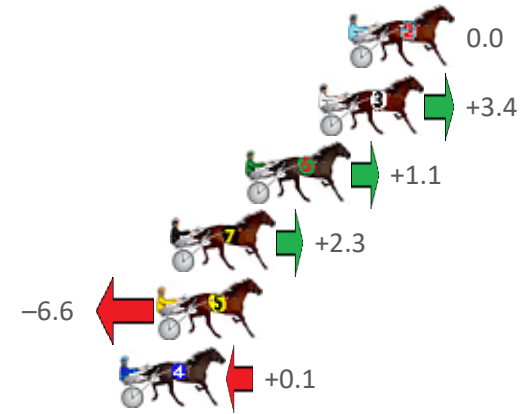

Redcliffe Race 4 Distance 2040m

Wednesday, 9 February 2022

Gross Time: 2:31.30 MileRate: 1:59.30 LeadTime: 31.50s First Qtr: 30.90s Second Qtr: 30.30s Third Qtr: 29.80s Fourth Qtr: 28.80s

No Horse	Plc	Margin	Time	800Time (W)	400 Time (W)
2 OYSTER STRIDE	1	0.0m	2:31.30	58.60s (0)	28.80s (0)
3 BEAST MODE	2	1.2m	2:31.39	58.35s (0)	28.57s (0)
6 BLUE MOON RISING	3	4.1m	2:31.61	58.52s (1)	28.72s (1)
7 RIVERLEIGH ROCKET	4	7.1m	2:31.84	58.43s (1)	28.65s (1)
5 GASMONKEY	5	7.6m	2:31.87	59.08s (1)	29.29s (1)
4 BEEF CITY BLAZE	6	9.1m	2:31.99	58.59s (0)	28.78s (0)

Finish Position and metres gained from 800m

Sectionals
Powered
by

Home of Australian Harness Sectionals

PJ Harness Analyser

Daily Raw Data directly to your inbox

All Victorian Racing added as of 17 January 2022

www.pjdata.com.au admin@pjdata.com.au www.facebook.com/PJHarnessRacing

The Racing Queensland Board (trading as Racing Queensland) and provider are not responsible for the completeness or accuracy of any of the information contained herein, and makes no representations about its suitability for any purpose.