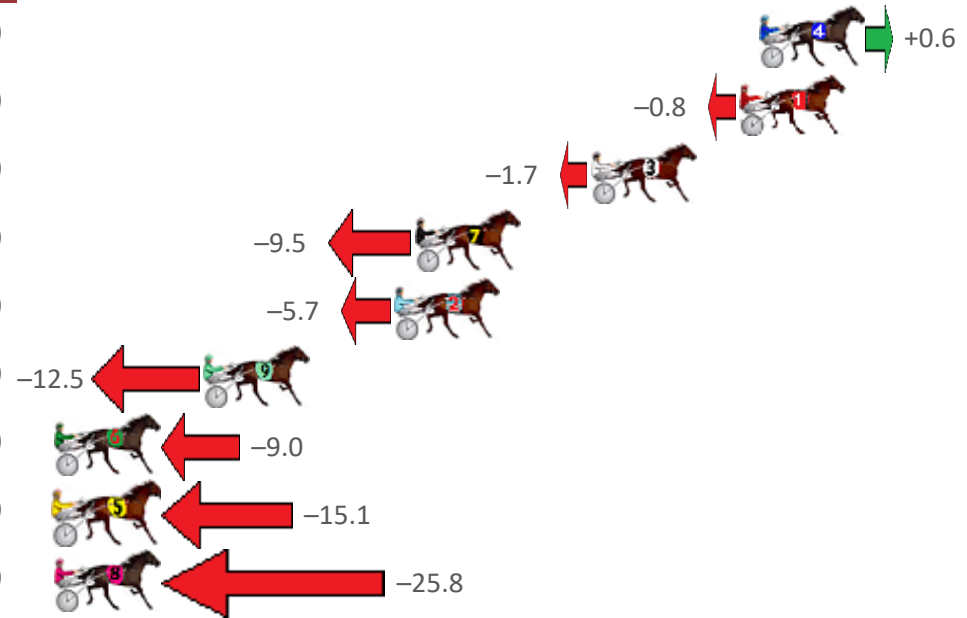

Redcliffe Race 10 Distance 1780m

Wednesday, 9 February 2022

Gross Time: 2:15.50 MileRate: 2:02.50 LeadTime: 12.10s First Qtr: 31.90s Second Qtr: 32.90s Third Qtr: 30.50s Fourth Qtr: 28.10s

No Horse	Plc	Margin	Time	800Time (W)	400 Time (W)
4 MERIBEL	1	0.0m	2:15.50	58.56s (1)	27.96s (1)
1 PRIDE AND LOUD	2	0.8m	2:15.56	58.66s (0)	28.16s (0)
3 ELLA UNDER FIRE	3	6.7m	2:15.99	58.72s (1)	28.08s (1)
7 MY GIRL BLAZE	4	13.7m	2:16.51	59.29s (0)	28.72s (0)
2 THE WHISTLER	5	14.5m	2:16.57	59.02s (0)	28.39s (0)
9 MIKIYOURSOFINE	6	22.1m	2:17.13	59.51s (1)	28.75s (1)
6 FLASH FREDDIE	7	28.6m	2:17.61	59.26s (0)	28.35s (1)
5 SHEZAMATERIALGIRL	8	29.7m	2:17.69	59.70s (1)	28.81s (1)
8 ALWAYS BE A TORQUE	9	40.8m	2:18.51	60.48s (0)	29.40s (0)

Finish Position and metres gained from 800m

Sectionals
Powered
by

Home of Australian Harness Sectionals

PJ Harness Analyser

Daily Raw Data directly to your inbox

All Victorian Racing added as of 17 January 2022

www.pjdata.com.au admin@pjdata.com.au www.facebook.com/PJHarnessRacing