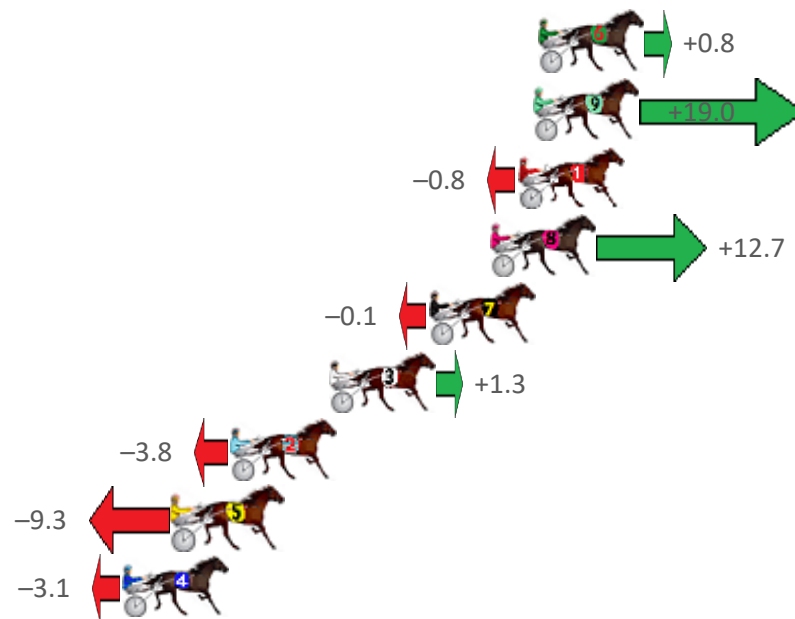

Redcliffe Race 3 Distance 1780m

Wednesday, 9 February 2022

Gross Time: 2:12.20 MileRate: 1:59.50 LeadTime: 11.60s First Qtr: 31.10s Second Qtr: 31.40s Third Qtr: 29.40s Fourth Qtr: 28.70s

No Horse	Plc	Margin	Time	800Time (W)	400 Time (W)
6 OLIVER WINKLE	1	0.0m	2:12.20	58.04s (1)	28.70s (1)
9 MISSTREPO	2	0.2m	2:12.22	56.73s (1)	28.10s (2)
1 SENORA JUJON	3	0.8m	2:12.26	58.16s (0)	28.69s (0)
8 BRILLIANT ART	4	1.9m	2:12.34	57.18s (1)	28.54s (2)
7 HOLDINGNO CURRENCY	5	4.3m	2:12.52	58.11s (0)	28.59s (0)
3 GROOVY MISS ANNIE	6	8.3m	2:12.83	58.01s (1)	28.54s (1)
2 IMA BEACH BABE	7	12.2m	2:13.12	58.37s (0)	28.83s (0)
5 REGAL NIGHTSHADE	8	14.5m	2:13.29	58.77s (1)	29.32s (1)
4 HURRIKANE KING	9	16.5m	2:13.44	58.32s (0)	28.78s (1)

Finish Position and metres gained from 800m

Sectionals
Powered
by

Home of Australian Harness Sectionals

PJ Harness Analyser

Daily Raw Data directly to your inbox

All Victorian Racing added as of 17 January 2022

www.pjdata.com.au admin@pjdata.com.au www.facebook.com/PJHarnessRacing

The Racing Queensland Board (trading as Racing Queensland) and provider are not responsible for the completeness or accuracy of any of the information contained herein, and makes no representations about its suitability for any purpose.