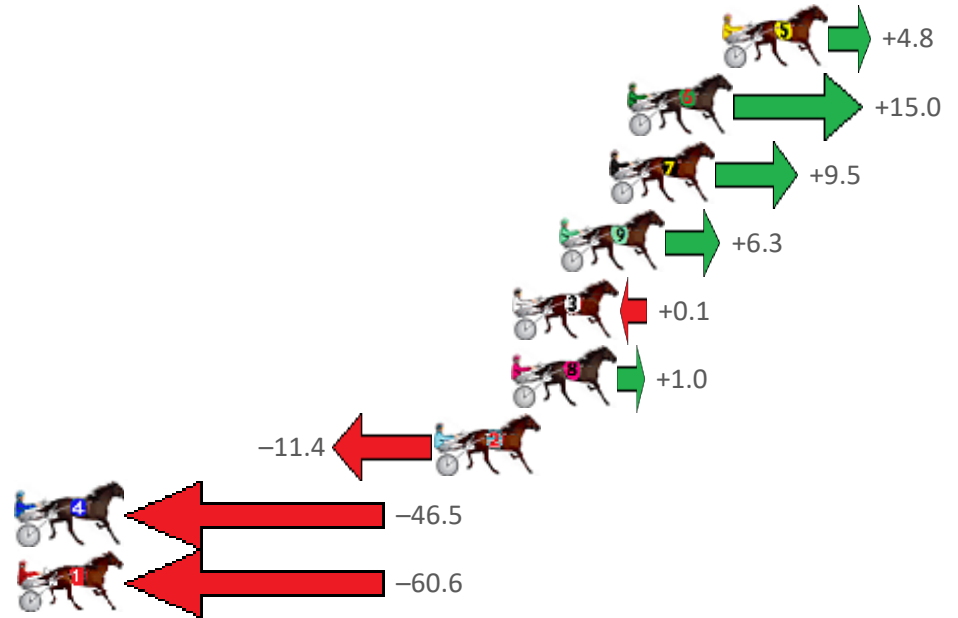

Redcliffe Race 1 Distance 1780m

Wednesday, 9 February 2022

Gross Time: 2:08.10 MileRate: 1:55.80 LeadTime: 11.40s First Qtr: 28.10s Second Qtr: 29.30s Third Qtr: 29.00s Fourth Qtr: 30.30s

No Horse	Plc	Margin	Time	800Time (W)	400 Time (W)
5 CONVAIR HUSTLER	1	0.0m	2:08.10	58.95s (1)	30.30s (1)
6 PARATROUPER	2	3.8m	2:08.40	58.19s (1)	29.67s (2)
7 CHARM OFFENSIVE	3	4.5m	2:08.46	58.60s (1)	30.10s (2)
9 OVERTHEMOON	4	6.5m	2:08.62	58.84s (0)	29.64s (0)
3 MACH TORQUE	5	8.3m	2:08.76	59.29s (0)	30.11s (0)
8 KEAYANG TARA	6	8.4m	2:08.77	59.23s (1)	30.71s (2)
2 IMA BIRUBI BOY	7	11.4m	2:09.00	60.14s (0)	31.05s (0)
4 HEY MISTER TAYLOR	8	47.1m	2:11.84	62.73s (1)	32.99s (1)
1 MISSINMEMATE	9	64.8m	2:13.24	63.77s (0)	34.68s (1)

Finish Position and metres gained from 800m

Sectionals
Powered
by

Home of Australian Harness Sectionals

PJ Harness Analyser

Daily Raw Data directly to your inbox

All Victorian Racing added as of 17 January 2022

www.pjdata.com.au admin@pjdata.com.au www.facebook.com/PJHarnessRacing

The Racing Queensland Board (trading as Racing Queensland) and provider are not responsible for the completeness or accuracy of any of the information contained herein, and makes no representations about its suitability for any purpose.