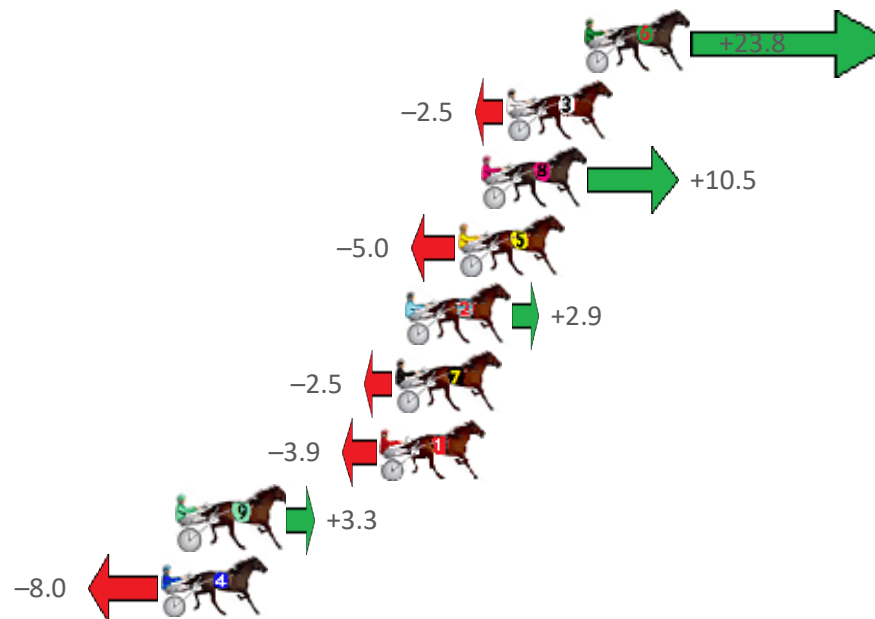

Redcliffe Race 8 Distance 1780m

Wednesday, 9 February 2022

Gross Time: 2:12.70 MileRate: 1:59.90 LeadTime: 11.50s First Qtr: 30.00s Second Qtr: 31.40s Third Qtr: 29.70s Fourth Qtr: 30.10s

No Horse	Plc	Margin	Time	800Time (W)	400 Time (W)
6 JAYDES TERROR	1	0.0m	2:12.70	58.03s (1)	28.59s (1)
3 MANY DELIGHTS	2	3.1m	2:12.94	59.99s (1)	30.20s (1)
8 FEELING THE POWER	3	4.1m	2:13.02	59.02s (1)	29.28s (1)
5 SHES ALL STAR	4	5.0m	2:13.09	60.17s (0)	30.47s (0)
2 DEVELSTIX	5	7.1m	2:13.26	59.58s (1)	29.84s (1)
7 PRIVATE JUJON	6	7.5m	2:13.29	59.99s (1)	30.18s (1)
1 WRITEABOUTCHELSEA	7	8.1m	2:13.34	60.09s (0)	30.36s (0)
9 WAVEDANCER	8	16.1m	2:13.97	59.55s (1)	30.36s (2)
4 EMELIA ON FIRE	9	16.8m	2:14.02	60.39s (0)	30.62s (0)

Finish Position and metres gained from 800m

Sectionals
Powered
by

Home of Australian Harness Sectionals

PJ Harness Analyser

Daily Raw Data directly to your inbox

All Victorian Racing added as of 17 January 2022

www.pjdata.com.au admin@pjdata.com.au www.facebook.com/PJHarnessRacing

The Racing Queensland Board (trading as Racing Queensland) and provider are not responsible for the completeness or accuracy of any of the information contained herein, and makes no representations about its suitability for any purpose.