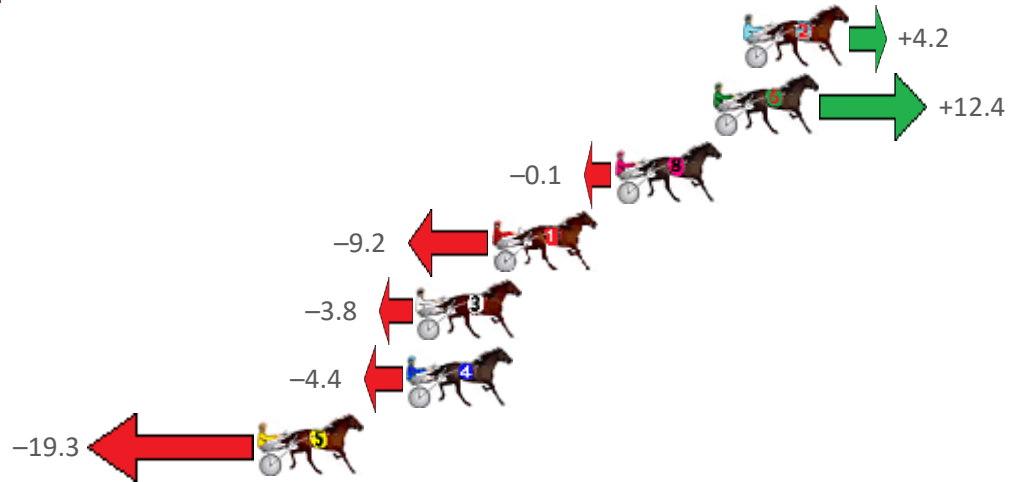

Redcliffe Race 5 Distance 1780m

Wednesday, 9 February 2022

Gross Time: 2:10.40 MileRate: 1:57.90 LeadTime: 11.40s First Qtr: 29.80s Second Qtr: 30.80s Third Qtr: 29.00s Fourth Qtr: 29.40s

No Horse	Plc	Margin	Time	800Time (W)	400 Time (W)
2 SPEED OF SOUND	1	0.0m	2:10.40	58.10s (1)	29.08s (2)
6 ALBION ARK	2	1.2m	2:10.49	57.50s (1)	28.83s (2)
8 RAANI	3	5.1m	2:10.79	58.41s (0)	29.48s (0)
1 LARA BAY	4	10.0m	2:11.17	59.07s (0)	30.13s (0)
3 ROYAL PRINCESS	5	13.0m	2:11.40	58.68s (1)	29.75s (1)
4 THE RAGNBONE MAN	6	13.4m	2:11.43	58.72s (0)	29.79s (0)
5 FAISELLE	7	19.3m	2:11.89	59.80s (1)	30.62s (1)

Finish Position and metres gained from 800m

Sectionals
Powered
by

Home of Australian Harness Sectionals

PJ Harness Analyser

Daily Raw Data directly to your inbox

All Victorian Racing added as of 17 January 2022

www.pjdata.com.au admin@pjdata.com.au www.facebook.com/PJHarnessRacing

The Racing Queensland Board (trading as Racing Queensland) and provider are not responsible for the completeness or accuracy of any of the information contained herein, and makes no representations about its suitability for any purpose.