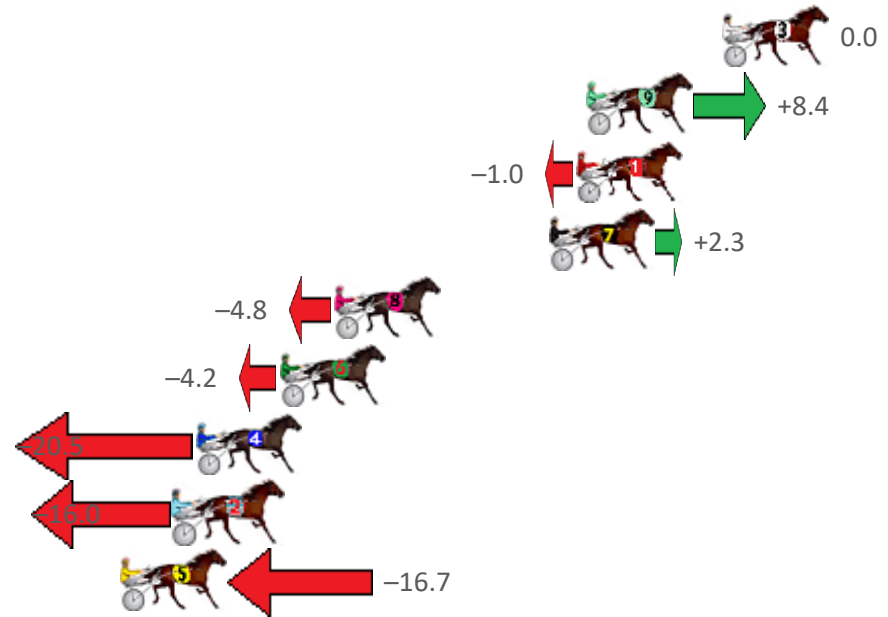

Redcliffe Race 9 Distance 1780m

Wednesday, 9 February 2022

Gross Time: 2:12.80 MileRate: 2:00.10 LeadTime: 11.80s First Qtr: 30.90s Second Qtr: 31.80s Third Qtr: 28.90s Fourth Qtr: 29.40s

No Horse	Plc	Margin	Time	800Time (W)	400 Time (W)
3 A GOOD IDEAL	1	0.0m	2:12.80	58.30s (0)	29.40s (0)
9 JOY MAKER	2	5.4m	2:13.22	57.69s (0)	28.77s (0)
1 ALLY PINK	3	5.8m	2:13.25	58.37s (0)	29.47s (0)
7 ONE HELLAVA PARTY	4	6.9m	2:13.33	58.13s (0)	29.22s (0)
8 MANOFLISA	5	15.4m	2:13.99	58.65s (1)	29.40s (1)
6 BE ON THE SLY	6	17.6m	2:14.16	58.60s (2)	29.65s (2)
4 WILD ABOUT TOWN	7	20.9m	2:14.41	59.79s (1)	30.59s (1)
2 JAMAICAN RESORT	8	21.8m	2:14.48	59.46s (1)	30.25s (1)
5 TULHURST LOVER	9	23.9m	2:14.64	59.51s (2)	30.75s (2)

Finish Position and metres gained from 800m

Sectionals
Powered
by

Home of Australian Harness Sectionals

PJ Harness Analyser

Daily Raw Data directly to your inbox

All Victorian Racing added as of 17 January 2022

www.pjdata.com.au admin@pjdata.com.au www.facebook.com/PJHarnessRacing

The Racing Queensland Board (trading as Racing Queensland) and provider are not responsible for the completeness or accuracy of any of the information contained herein, and makes no representations about its suitability for any purpose.