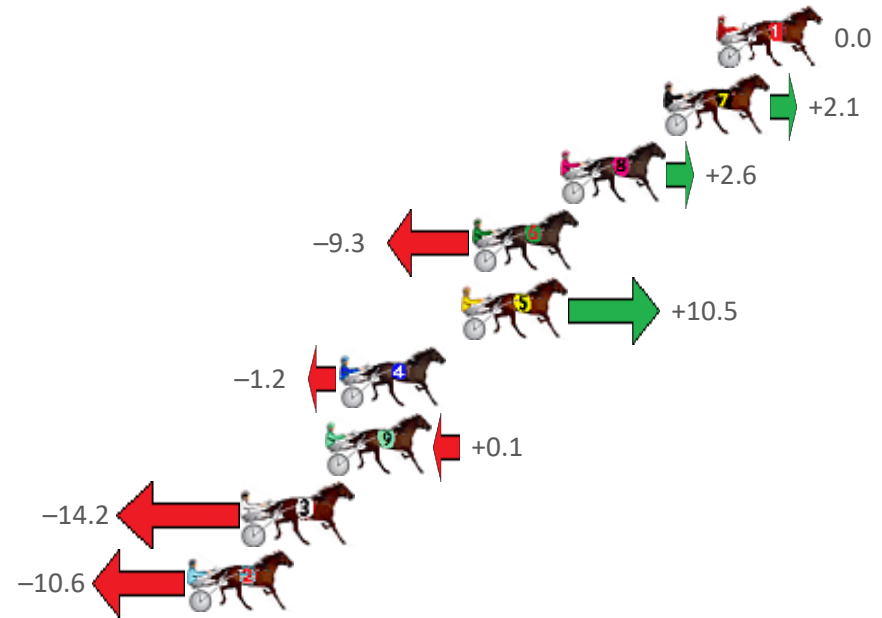

Redcliffe Race 7 Distance 1780m

Wednesday, 9 February 2022

Gross Time: 2:14.10 MileRate: 2:01.30 LeadTime: 12.10s First Qtr: 32.50s Second Qtr: 30.80s Third Qtr: 30.00s Fourth Qtr: 28.70s

No Horse	Plc	Margin	Time	800Time (W)	400 Time (W)
1 RAINBOW JET	1	0.0m	2:14.10	58.70s (0)	28.70s (0)
7 SHEZ NOTORIOUS	2	2.1m	2:14.26	58.55s (0)	28.52s (0)
8 SHAKALAKABOOMBOO	3	6.2m	2:14.57	58.51s (0)	28.49s (0)
6 MAYWYN MACDUFF	4	9.7m	2:14.83	59.38s (1)	29.28s (1)
5 SUNNY COVE	5	10.1m	2:14.86	57.93s (1)	28.01s (1)
4 KIMMIK	6	15.0m	2:15.23	58.79s (0)	28.79s (0)
9 IMAJIVA	7	15.5m	2:15.27	58.69s (1)	28.71s (1)
3 EXPLANATION NOTED	8	18.8m	2:15.52	59.74s (1)	29.58s (1)
2 TUAKAU BEACH	9	21.0m	2:15.68	59.47s (1)	29.41s (1)

Finish Position and metres gained from 800m

Sectionals
Powered
by

Home of Australian Harness Sectionals

PJ Harness Analyser

Daily Raw Data directly to your inbox

All Victorian Racing added as of 17 January 2022

www.pjdata.com.au admin@pjdata.com.au www.facebook.com/PJHarnessRacing

The Racing Queensland Board (trading as Racing Queensland) and provider are not responsible for the completeness or accuracy of any of the information contained herein, and makes no representations about its suitability for any purpose.