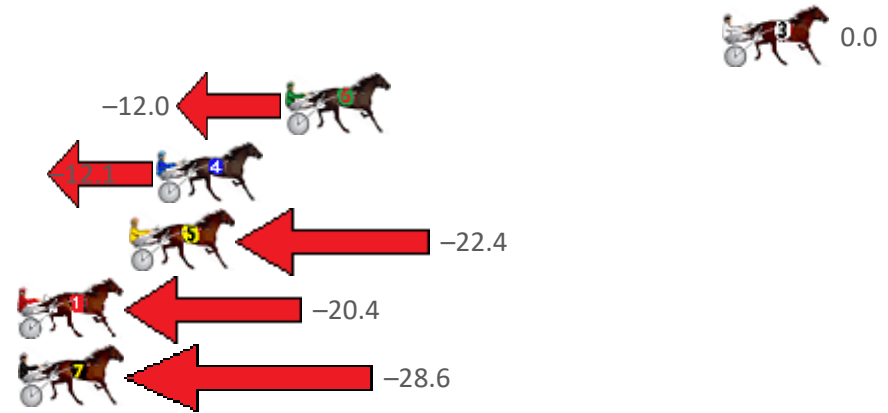

Redcliffe Race 2 Distance 1780m

Tuesday, 22 March 2022

Gross Time: 2:09.80 MileRate: 1:57.40 LeadTime: 11.20s First Qtr: 30.10s Second Qtr: 31.20s Third Qtr: 28.70s Fourth Qtr: 28.60s

No Horse	Plc	Margin	Time	800Time (W)	400 Time (W)
3 CANT BLUFF YOU	1	0.0m	2:09.80	57.30s (0)	28.60s (0)
6 COPY WRITER	2	17.4m	2:11.11	58.15s (1)	29.30s (1)
4 SII SEMPRE TILLY	3	22.5m	2:11.49	58.16s (1)	29.26s (1)
5 JELIGNITE JACK	4	23.6m	2:11.57	58.90s (1)	30.06s (1)
1 ZARAS A TREASURE	5	30.0m	2:12.05	58.75s (0)	29.94s (0)
7 BETTYS GOLD CLASS	6	33.0m	2:12.28	59.34s (0)	30.49s (0)

Finish Position and metres gained from 800m

Sectionals
Powered
by

Home of Australian Harness Sectionals

PJ Harness Analyser

Daily Raw Data directly to your inbox

All Victorian Racing added as of 17 January 2022

www.pjdata.com.au admin@pjdata.com.au www.facebook.com/PJHarnessRacing