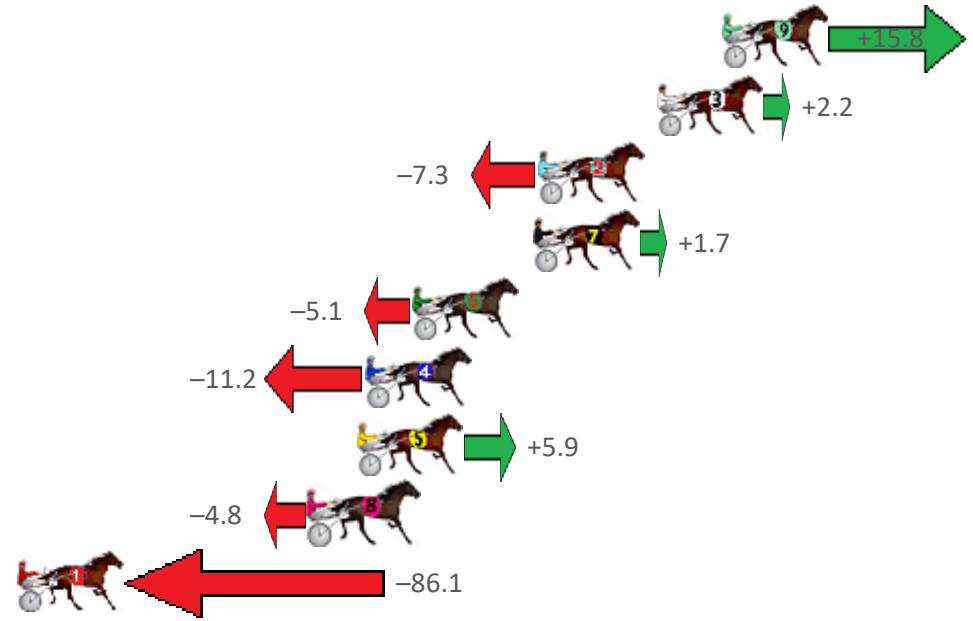

Redcliffe Race 7 Distance 1780m

Tuesday, 22 March 2022

Gross Time: 2:09.40 MileRate: 1:57.00 LeadTime: 11.30s First Qtr: 30.90s Second Qtr: 29.70s Third Qtr: 28.50s Fourth Qtr: 29.00s

No Horse	Plc	Margin	Time	800Time (W)	400 Time (W)
9 SUMOMENTSOMEWHE	1	0.0m	2:09.40	56.37s (1)	28.37s (2)
3 SO MUCH MORE	2	2.6m	2:09.60	57.34s (0)	28.86s (0)
2 THERESACHANCE	3	7.3m	2:09.96	58.02s (0)	29.53s (0)
7 ROCKNROLL TIMES	4	7.5m	2:09.97	57.38s (0)	28.92s (0)
6 WILLIEWA LIGHTNING	5	12.3m	2:10.34	57.86s (1)	29.35s (1)
4 BEACH MAGIC	6	14.2m	2:10.48	58.30s (1)	29.82s (1)
5 MACH BRILLIANCE	7	14.5m	2:10.50	57.08s (1)	28.46s (0)
8 BAKER CREEK	8	16.4m	2:10.65	57.84s (1)	29.87s (2)
1 SUPERBON	9	206.1m	2:25.08	63.65s (0)	32.32s (0)

Finish Position and metres gained from 800m

Sectionals
Powered
by

Home of Australian Harness Sectionals

PJ Harness Analyser

Daily Raw Data directly to your inbox

All Victorian Racing added as of 17 January 2022

www.pjdata.com.au admin@pjdata.com.au www.facebook.com/PJHarnessRacing

The Racing Queensland Board (trading as Racing Queensland) and provider are not responsible for the completeness or accuracy of any of the information contained herein, and makes no representations about its suitability for any purpose.