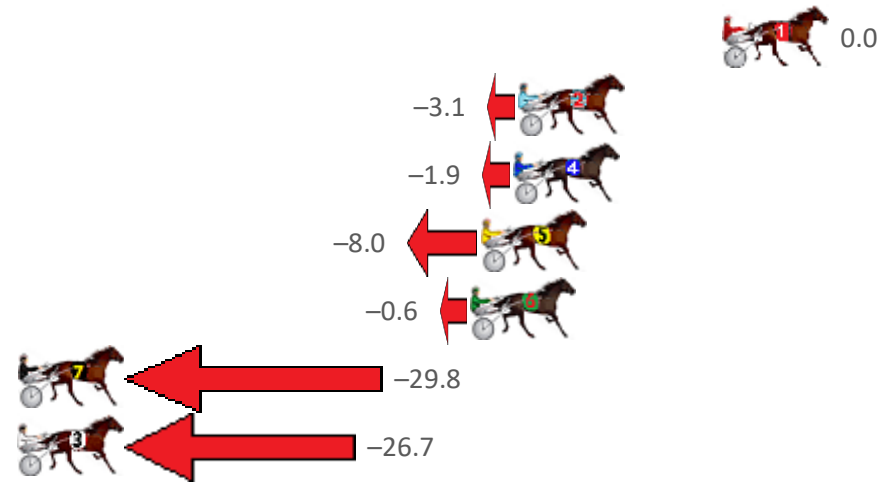

Redcliffe Race 4 Distance 1780m

Tuesday, 22 March 2022

Gross Time: 2:10.20 MileRate: 1:57.70 LeadTime: 11.40s First Qtr: 31.10s Second Qtr: 30.60s Third Qtr: 28.70s Fourth Qtr: 28.40s

No Horse	Plc	Margin	Time	800Time (W)	400 Time (W)
1 SPEAK THE TRUTH	1	0.0m	2:10.20	57.10s (0)	28.40s (0)
2 SOHO CASABLANCA	2	8.1m	2:10.80	57.32s (0)	28.65s (0)
4 GOTTA GO MILKING	3	8.3m	2:10.82	57.23s (1)	28.45s (1)
5 AWAYWEGO	4	9.6m	2:10.92	57.67s (1)	28.85s (1)
6 MIDNIGHT SOMEWHERE	5	10.0m	2:10.95	57.14s (0)	28.48s (0)
7 MAYWYN MACDUFF	6	40.0m	2:13.18	59.22s (2)	30.79s (2)
3 ALWAYS BME	7	41.1m	2:13.27	59.00s (0)	30.44s (2)

Finish Position and metres gained from 800m

Sectionals
Powered
by

Home of Australian Harness Sectionals

PJ Harness Analyser

Daily Raw Data directly to your inbox

All Victorian Racing added as of 17 January 2022

www.pjdata.com.au admin@pjdata.com.au www.facebook.com/PJHarnessRacing