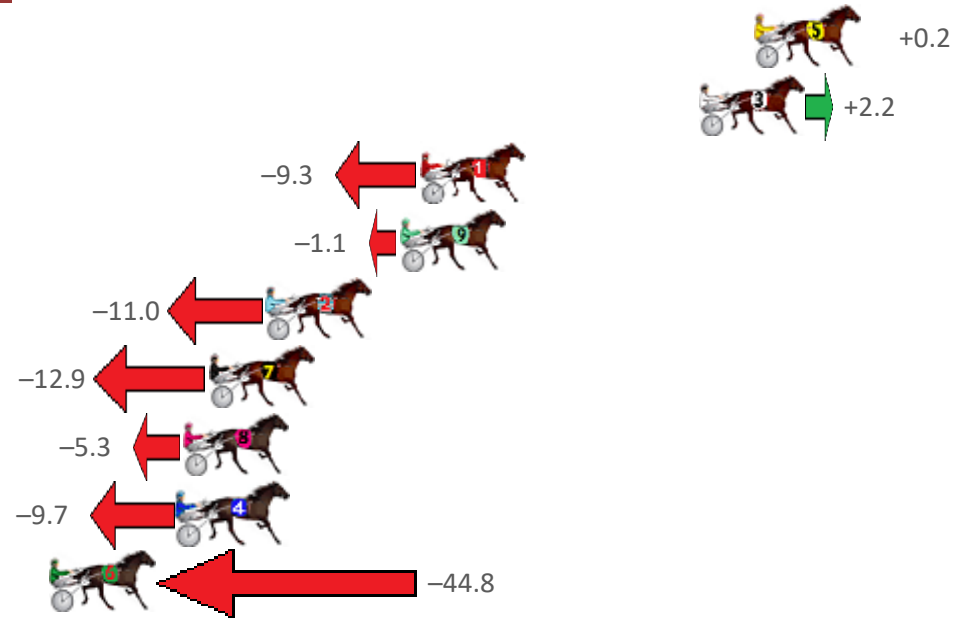

Redcliffe Race 8 Distance 2040m

Tuesday, 22 March 2022

Gross Time: 2:28.60 MileRate: 1:57.20 LeadTime: 29.40s First Qtr: 30.50s Second Qtr: 30.80s Third Qtr: 29.40s Fourth Qtr: 28.50s

No Horse	Plc	Margin	Time	800Time (W)	400 Time (W)
5 KEAYANG MARVEN	1	0.0m	2:28.60	57.89s (1)	28.50s (1)
3 MAJORDOIT	2	2.2m	2:28.76	57.74s (1)	28.27s (1)
1 MARETTI	3	13.3m	2:29.60	58.57s (0)	28.86s (0)
9 TULHURST ACE	4	14.1m	2:29.66	57.98s (1)	28.46s (1)
2 DIKERRY	5	19.4m	2:30.05	58.69s (1)	29.17s (1)
7 MARK OF INTEGRITY	6	21.7m	2:30.22	58.83s (0)	29.17s (0)
8 GOODBOY COWBOY	7	22.7m	2:30.30	58.28s (1)	28.72s (1)
4 COMMODORE JUJON	8	22.9m	2:30.31	58.60s (0)	28.96s (0)
6 DREAM TO SHARE	9	44.8m	2:31.95	61.12s (0)	31.40s (0)

Finish Position and metres gained from 800m

Sectionals
Powered
by

Home of Australian Harness Sectionals

PJ Harness Analyser

Daily Raw Data directly to your inbox

All Victorian Racing added as of 17 January 2022

www.pjdata.com.au admin@pjdata.com.au www.facebook.com/PJHarnessRacing

The Racing Queensland Board (trading as Racing Queensland) and provider are not responsible for the completeness or accuracy of any of the information contained herein, and makes no representations about its suitability for any purpose.