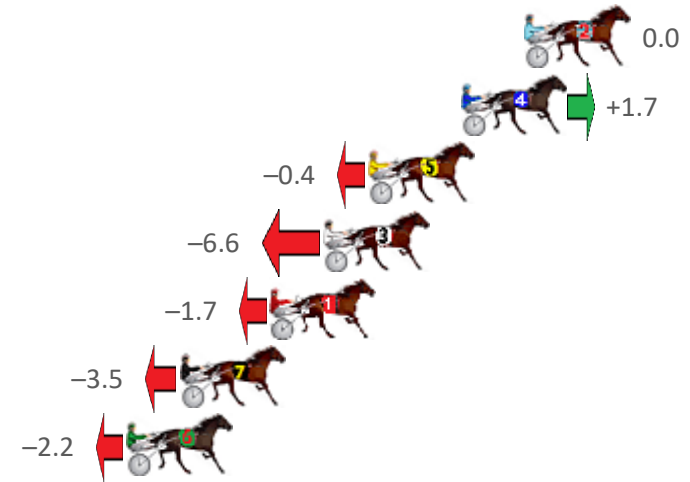

Redcliffe Race 1 Distance 2613m

Tuesday, 22 March 2022

Gross Time: 3:24.70 MileRate: 2:06.00 LeadTime: 81.20s First Qtr: 33.00s Second Qtr: 31.80s Third Qtr: 29.60s Fourth Qtr: 29.10s

No Horse	Plc	Margin	Time	800Time (W)	400 Time (W)
2 REGAL APPOINTMENT	1	0.0m	3:24.70	58.70s (0)	29.10s (0)
4 JANSSON	2	2.5m	3:24.89	58.58s (0)	28.96s (0)
5 FATHER CHRISTMAS	3	6.2m	3:25.17	58.73s (1)	29.14s (2)
3 MILLY AN EYRE	4	8.0m	3:25.31	59.18s (1)	29.55s (1)
1 AURORA	5	10.1m	3:25.47	58.82s (0)	29.21s (0)
7 MATATOKI	6	13.7m	3:25.75	58.96s (1)	29.35s (2)
6 NATTY PAGGER	7	15.8m	3:25.91	58.86s (0)	29.27s (0)

Finish Position and metres gained from 800m

Sectionals
Powered
by

Home of Australian Harness Sectionals

PJ Harness Analyser

Daily Raw Data directly to your inbox

All Victorian Racing added as of 17 January 2022

www.pjdata.com.au admin@pjdata.com.au www.facebook.com/PJHarnessRacing

The Racing Queensland Board (trading as Racing Queensland) and provider are not responsible for the completeness or accuracy of any of the information contained herein, and makes no representations about its suitability for any purpose.