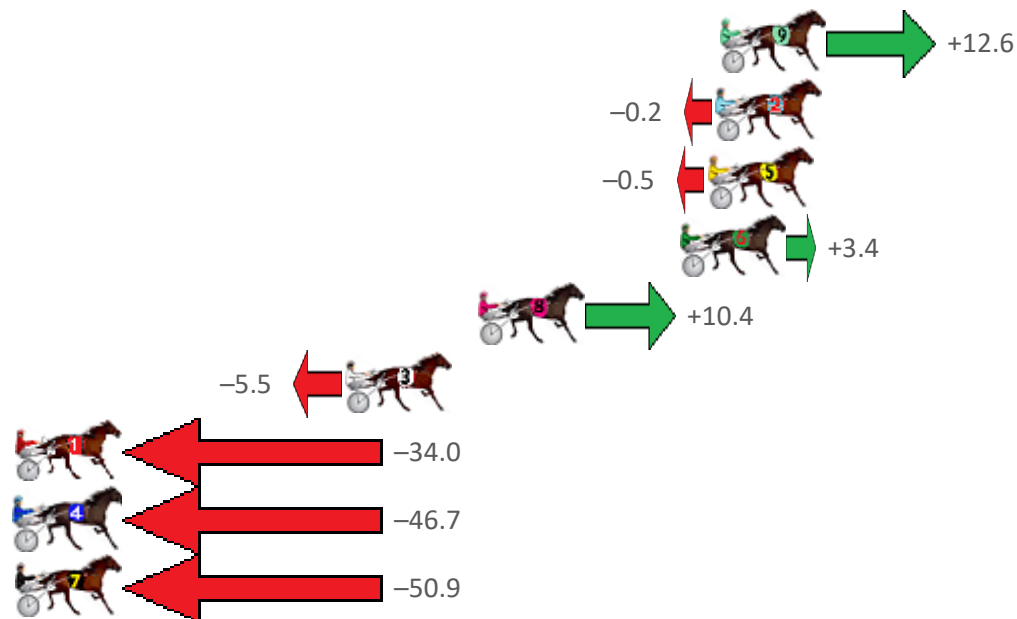

Redcliffe Race 3 Distance 1780m

Tuesday, 22 March 2022

Gross Time: 2:13.90 MileRate: 2:01.00 LeadTime: 11.80s First Qtr: 30.90s Second Qtr: 30.40s Third Qtr: 29.70s Fourth Qtr: 31.10s

No Horse	Plc	Margin	Time	800Time (W)	400 Time (W)
9 THE REAPER	1	0.0m	2:13.90	59.85s (1)	30.36s (2)
2 JUST CALL ME MOLLY	2	0.2m	2:13.92	60.82s (0)	31.12s (0)
5 KAR MANOR	3	0.5m	2:13.94	60.84s (1)	31.12s (1)
6 CARNERA	4	1.6m	2:14.03	60.54s (1)	30.79s (1)
8 KAPAI	5	9.6m	2:14.68	60.01s (0)	30.68s (1)
3 AVEROSS DON	6	14.9m	2:15.11	61.22s (0)	31.25s (0)
1 MISTER CHISHOLM	7	49.6m	2:17.93	63.37s (0)	32.60s (0)
4 JACCKA WATCH	8	66.1m	2:19.27	64.33s (1)	34.42s (0)
7 MIKEMARO	9	115.9m	2:23.32	64.65s (0)	33.10s (0)

Finish Position and metres gained from 800m

Sectionals
Powered
by

Home of Australian Harness Sectionals

PJ Harness Analyser

Daily Raw Data directly to your inbox

All Victorian Racing added as of 17 January 2022

www.pjdata.com.au admin@pjdata.com.au www.facebook.com/PJHarnessRacing