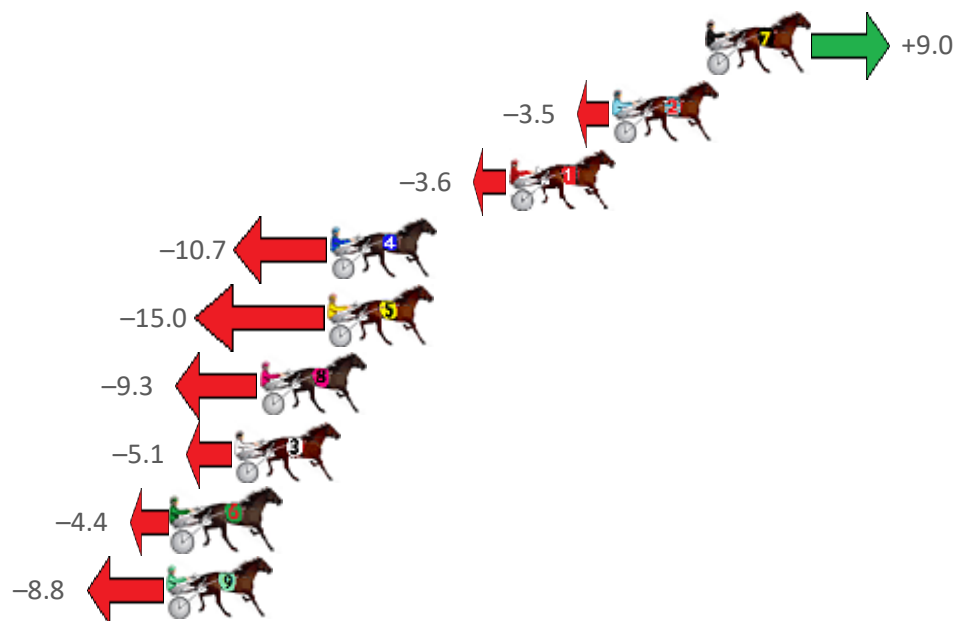

Redcliffe Race 6 Distance 1780m

Tuesday, 22 March 2022

Gross Time: 2:08.80 MileRate: 1:56.40 LeadTime: 11.30s First Qtr: 29.30s Second Qtr: 29.80s Third Qtr: 29.40s Fourth Qtr: 29.00s

No Horse	Plc	Margin	Time	800Time (W)	400 Time (W)
7 ALTA REVELRY	1	0.0m	2:08.80	57.75s (0)	28.54s (1)
2 PRECIOUS SARA	2	3.7m	2:09.08	58.65s (0)	29.27s (0)
1 ULAANBAATAR	3	7.8m	2:09.39	58.66s (0)	29.25s (0)
4 MOTU AMETHYST	4	14.9m	2:09.93	59.18s (1)	29.83s (2)
5 GOLDEN SAND	5	15.0m	2:09.94	59.49s (1)	29.98s (1)
8 SHEZ ALL STYLE	6	17.7m	2:10.15	59.08s (1)	29.57s (2)
3 THE MAHARANI	7	18.7m	2:10.22	58.77s (0)	29.63s (0)
6 SHE OWNS THE DAY	8	21.2m	2:10.41	58.72s (1)	29.49s (2)
9 ROCKINDOWNUNDER	9	21.4m	2:10.43	59.04s (1)	29.63s (1)

Finish Position and metres gained from 800m

Sectionals
Powered
by

Home of Australian Harness Sectionals

PJ Harness Analyser

Daily Raw Data directly to your inbox

All Victorian Racing added as of 17 January 2022

www.pjdata.com.au admin@pjdata.com.au www.facebook.com/PJHarnessRacing

The Racing Queensland Board (trading as Racing Queensland) and provider are not responsible for the completeness or accuracy of any of the information contained herein, and makes no representations about its suitability for any purpose.