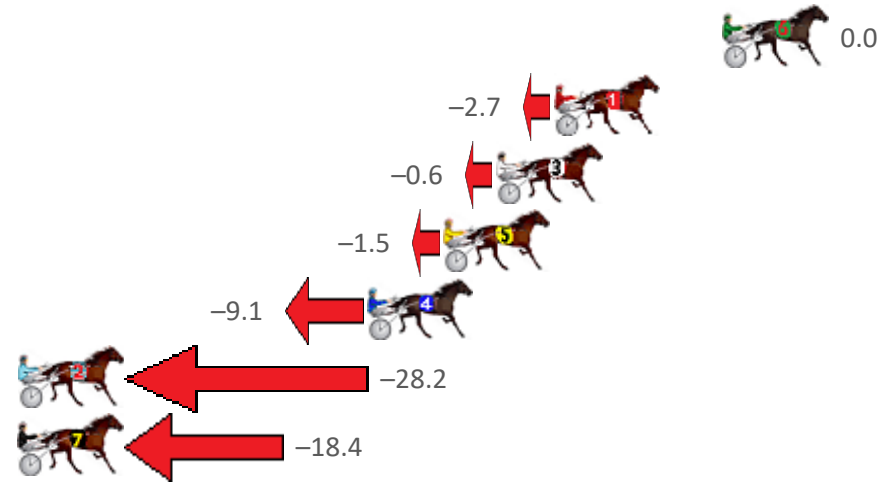

Redcliffe Race 5 Distance 2040m

Tuesday, 22 March 2022

Gross Time: 2:28.10 MileRate: 1:56.80 LeadTime: 30.70s First Qtr: 29.00s Second Qtr: 30.30s Third Qtr: 29.90s Fourth Qtr: 28.20s

No Horse	Plc	Margin	Time	800Time (W)	400 Time (W)
6 SAGINAW	1	0.0m	2:28.10	58.10s (0)	28.20s (0)
1 CATCH PHRASE	2	6.7m	2:28.60	58.29s (0)	28.36s (0)
3 ALI DOWNUNDER	3	9.0m	2:28.77	58.14s (0)	28.21s (0)
5 PRINCESS DANICA	4	11.1m	2:28.92	58.21s (1)	28.09s (2)
4 HES SWEET	5	14.1m	2:29.14	58.76s (1)	28.64s (2)
2 WHATTA GOOD REASO	6	28.8m	2:30.23	60.14s (1)	29.90s (1)
7 ITZ CHEROKEE JACK	7	32.8m	2:30.53	59.43s (1)	29.18s (0)

Finish Position and metres gained from 800m

Sectionals
Powered
by

Home of Australian Harness Sectionals

PJ Harness Analyser

Daily Raw Data directly to your inbox

All Victorian Racing added as of 17 January 2022

www.pjdata.com.au admin@pjdata.com.au www.facebook.com/PJHarnessRacing

The Racing Queensland Board (trading as Racing Queensland) and provider are not responsible for the completeness or accuracy of any of the information contained herein, and makes no representations about its suitability for any purpose.