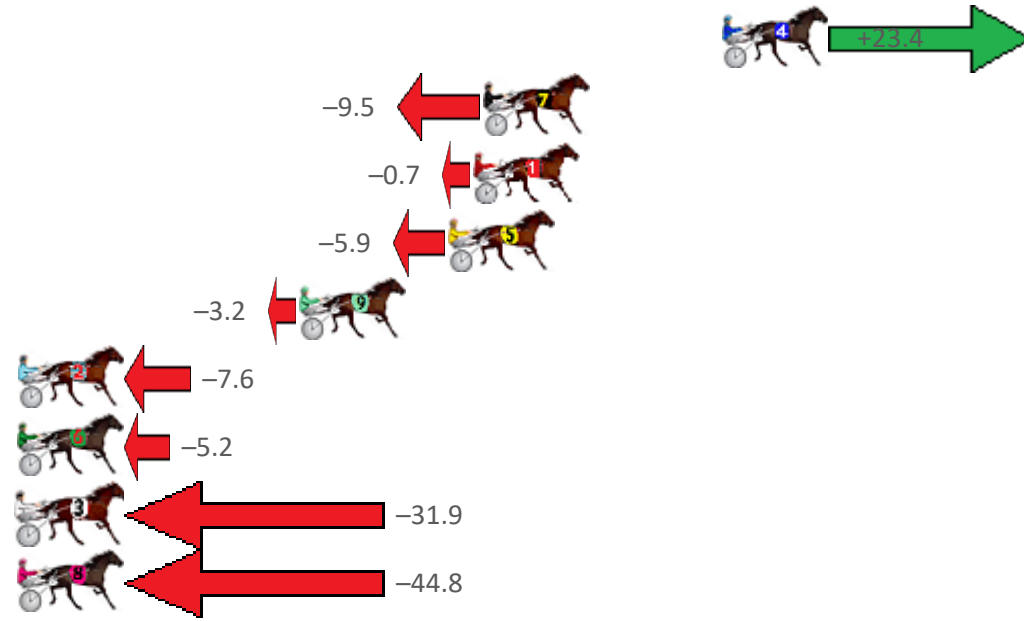

Redcliffe Race 2 Distance 1780m

Monday, 28 March 2022

Gross Time: 2:11.20 MileRate: 1:58.60 LeadTime: 11.90s First Qtr: 28.60s Second Qtr: 30.20s Third Qtr: 30.00s Fourth Qtr: 30.50s

No Horse	Plc	Margin	Time	800Time (W)	400 Time (W)
4 HOLDINGNO CURRENCY	1	0.0m	2:11.20	58.74s (1)	29.50s (1)
7 MI FURIOSO TORO	2	9.5m	2:11.96	61.21s (0)	31.22s (0)
1 MY ULTIMATE CLIPPA	3	9.9m	2:11.99	60.55s (0)	30.54s (0)
5 LETSPLAYUNI	4	10.9m	2:12.07	60.94s (0)	30.95s (0)
9 SPRINGFIELD SPIRIT	5	16.8m	2:12.54	60.74s (0)	30.76s (0)
2 DOOLITTLE DANDY	6	32.6m	2:13.80	61.07s (0)	30.83s (0)
6 TORQUE IN CONTROL	7	33.2m	2:13.85	60.89s (1)	30.85s (2)
3 SCOTT TOM	8	50.9m	2:15.26	62.90s (1)	32.37s (1)
8 COULDNTBETOLD	9	63.4m	2:16.26	63.87s (0)	33.50s (0)

Finish Position and metres gained from 800m

Sectionals
Powered
by

Home of Australian Harness Sectionals

PJ Harness Analyser

Daily Raw Data directly to your inbox

All Victorian Racing added as of 17 January 2022

www.pjdata.com.au admin@pjdata.com.au www.facebook.com/PJHarnessRacing

The Racing Queensland Board (trading as Racing Queensland) and provider are not responsible for the completeness or accuracy of any of the information contained herein, and makes no representations about its suitability for any purpose.