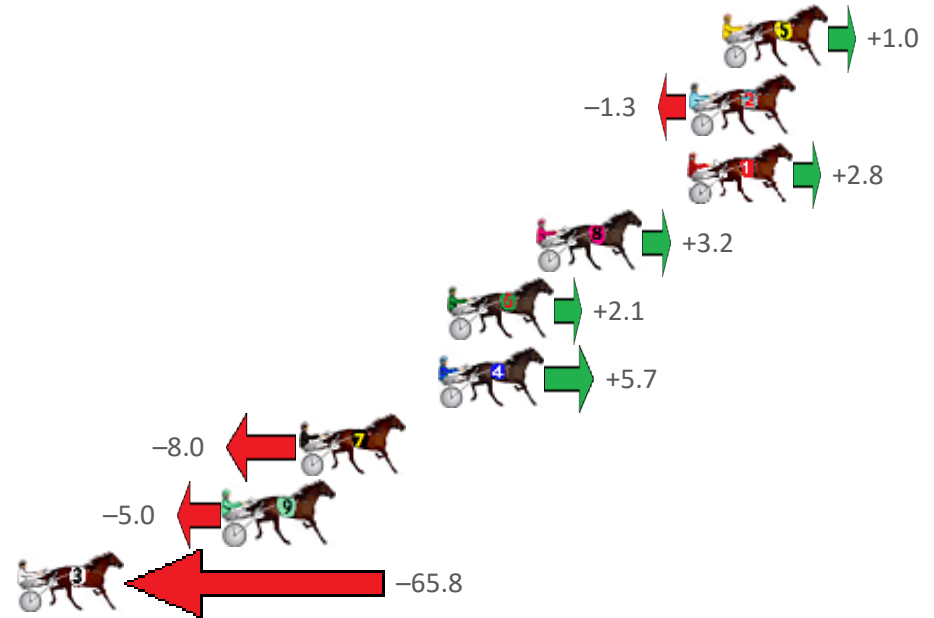

Redcliffe Race 3 Distance 1780m

Monday, 28 March 2022

Gross Time: 2:12.10 MileRate: 1:59.50 LeadTime: 11.60s First Qtr: 29.90s Second Qtr: 30.80s Third Qtr: 28.90s Fourth Qtr: 30.90s

No Horse	Plc	Margin	Time	800Time (W)	400 Time (W)
5 MISSINMEMATE	1	0.0m	2:12.10	59.73s (1)	30.47s (1)
2 JAY DEE BE ROLLIN	2	1.3m	2:12.21	59.90s (0)	31.00s (0)
1 GOSLING IN FLIGHT	3	1.4m	2:12.21	59.59s (0)	30.61s (0)
8 JACKBKWIK	4	7.4m	2:12.70	59.56s (1)	29.87s (0)
6 BOLTA	5	10.9m	2:12.98	59.64s (0)	30.31s (1)
4 CHUMP CHOP	6	11.3m	2:13.01	59.38s (2)	30.31s (2)
7 CUPCAKESNWHIPCREA	7	16.8m	2:13.46	60.39s (0)	30.96s (0)
9 LUXURY LAD	8	19.8m	2:13.70	60.17s (1)	30.70s (3)
3 DOOLITTLE DEXTER	9	72.4m	2:17.95	64.69s (1)	34.37s (1)

Finish Position and metres gained from 800m

Sectionals
Powered
by

Home of Australian Harness Sectionals

PJ Harness Analyser

Daily Raw Data directly to your inbox

All Victorian Racing added as of 17 January 2022

www.pjdata.com.au admin@pjdata.com.au www.facebook.com/PJHarnessRacing