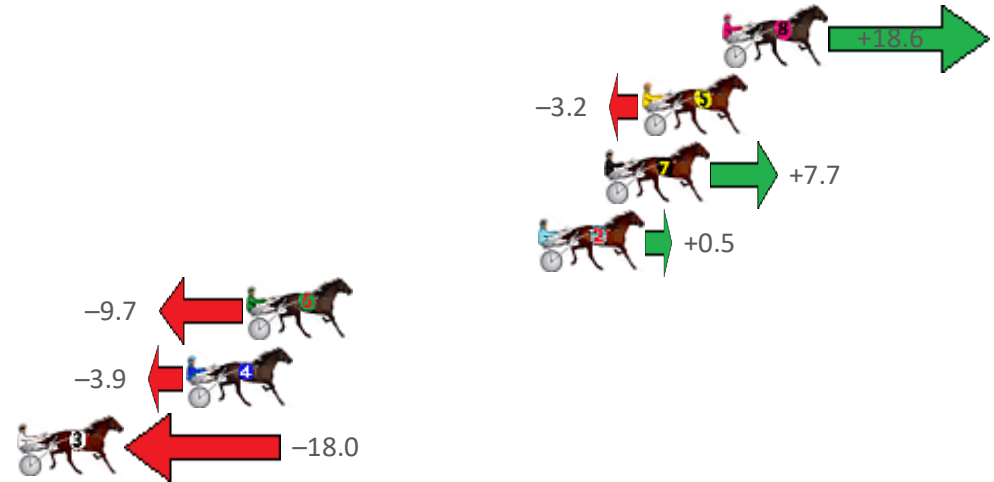

Redcliffe Race 6 Distance 1780m

Monday, 28 March 2022

Gross Time: 2:12.30 MileRate: 1:59.60 LeadTime: 11.40s First Qtr: 30.50s Second Qtr: 30.30s Third Qtr: 29.40s Fourth Qtr: 30.70s

No Horse	Plc	Margin	Time	800Time (W)	400 Time (W)
8 ROLLONX	1	0.0m	2:12.30	58.71s (1)	29.33s (2)
5 ILLAWONG DREAMTIM	2	3.2m	2:12.56	60.34s (0)	30.94s (0)
7 LAZY BLAZE	3	4.7m	2:12.68	59.52s (0)	29.81s (0)
2 JANG PEL	4	7.3m	2:12.89	60.06s (0)	30.48s (0)
6 BARBOO	5	18.9m	2:13.82	60.82s (1)	31.04s (1)
4 CUZIN PAT	6	21.3m	2:14.01	60.39s (0)	30.72s (0)
3 WHATA CHALLENGE	7	31.8m	2:14.85	61.44s (1)	31.63s (1)

Finish Position and metres gained from 800m

Sectionals
Powered
by

Home of Australian Harness Sectionals

PJ Harness Analyser

Daily Raw Data directly to your inbox

All Victorian Racing added as of 17 January 2022

www.pjdata.com.au admin@pjdata.com.au www.facebook.com/PJHarnessRacing

The Racing Queensland Board (trading as Racing Queensland) and provider are not responsible for the completeness or accuracy of any of the information contained herein, and makes no representations about its suitability for any purpose.