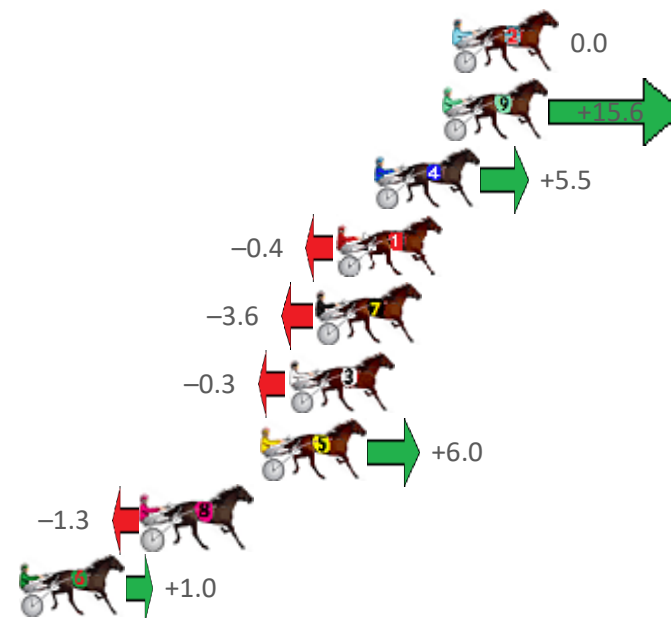

Redcliffe Race 1 Distance 2040m

Monday, 28 March 2022

Gross Time: 2:32.90 MileRate: 2:00.60 LeadTime: 30.70s First Qtr: 31.80s Second Qtr: 30.60s Third Qtr: 29.40s Fourth Qtr: 30.40s

No Horse	Plc	Margin	Time	800Time (W)	400 Time (W)
2 MALINJANG	1	0.0m	2:32.90	59.80s (0)	30.40s (0)
9 HOT ROD HEAVEN	2	0.4m	2:32.93	58.64s (1)	29.54s (2)
4 LIFEINHEAVEN	3	3.1m	2:33.15	59.39s (0)	29.95s (0)
1 JILLIBY JACKPOT	4	4.6m	2:33.27	59.83s (0)	30.40s (0)
7 BRILLIANT ART	5	5.4m	2:33.33	60.07s (1)	30.63s (1)
3 JIGAMAROO	6	6.5m	2:33.42	59.82s (1)	30.35s (1)
5 ROLAMAX	7	7.6m	2:33.50	59.35s (0)	29.98s (0)
8 ALLMIGHTY MAX	8	12.3m	2:33.88	59.90s (1)	30.45s (1)
6 DELIGHTFUL REASON	9	17.2m	2:34.27	59.73s (2)	31.16s (2)

Finish Position and metres gained from 800m

Sectionals
Powered
by

Home of Australian Harness Sectionals

PJ Harness Analyser

Daily Raw Data directly to your inbox

All Victorian Racing added as of 17 January 2022

www.pjdata.com.au admin@pjdata.com.au www.facebook.com/PJHarnessRacing

The Racing Queensland Board (trading as Racing Queensland) and provider are not responsible for the completeness or accuracy of any of the information contained herein, and makes no representations about its suitability for any purpose.