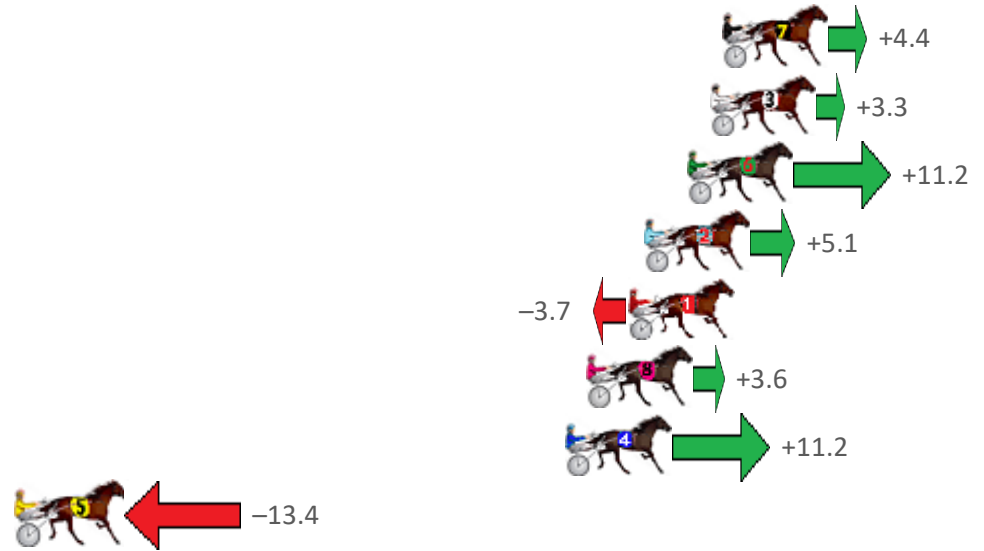

Redcliffe Race 8 Distance 1780m

Monday, 28 March 2022

Gross Time: 2:15.50 MileRate: 2:02.50 LeadTime: 11.80s First Qtr: 31.80s Second Qtr: 31.60s Third Qtr: 29.20s Fourth Qtr: 31.10s

No Horse	Plc	Margin	Time	800Time (W)	400 Time (W)
7 KILLER DRAGON	1	0.0m	2:15.50	59.97s (0)	30.76s (0)
3 CIRCLE LINE	2	0.5m	2:15.54	60.05s (1)	30.77s (1)
6 TACTFILLY MIRACLE	3	1.4m	2:15.61	59.46s (1)	30.22s (2)
2 RISKY BUZINESS	4	3.1m	2:15.75	59.92s (1)	30.61s (1)
1 FORTYFIVE ROCK	5	3.7m	2:15.80	60.58s (0)	31.39s (0)
8 CANNAN	6	5.4m	2:15.94	60.03s (0)	30.82s (0)
4 ELLA UNDER FIRE	7	6.2m	2:16.00	59.46s (1)	30.16s (1)
5 DONT YOU BE NAUGHTY	8	28.2m	2:17.79	61.30s (0)	32.14s (0)

Finish Position and metres gained from 800m

Sectionals
Powered
by

Home of Australian Harness Sectionals

PJ Harness Analyser

Daily Raw Data directly to your inbox

All Victorian Racing added as of 17 January 2022

www.pjdata.com.au admin@pjdata.com.au www.facebook.com/PJHarnessRacing