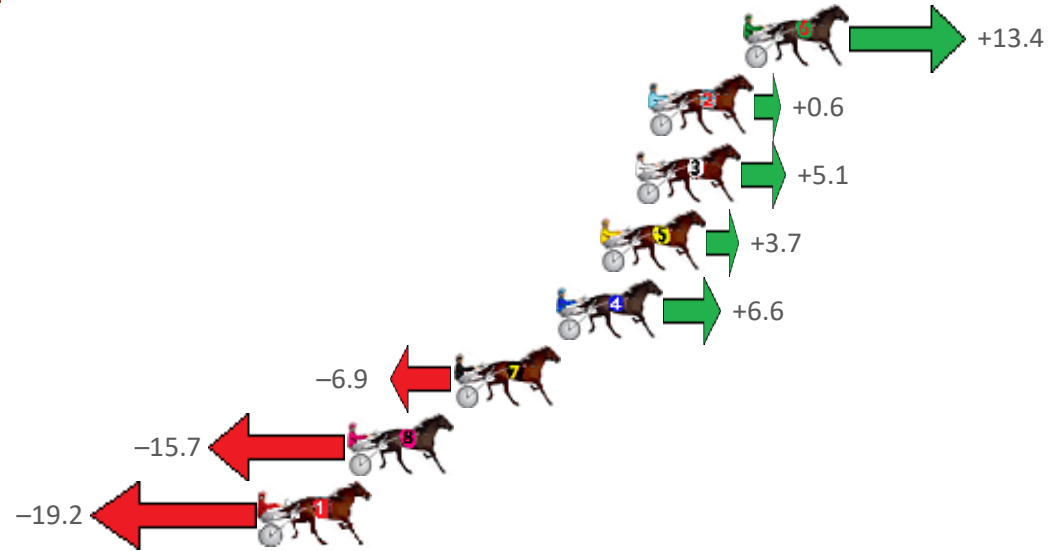

Redcliffe Race 5 Distance 1780m

Monday, 28 March 2022

Gross Time: 2:15.50 MileRate: 2:02.50 LeadTime: 12.30s First Qtr: 31.50s Second Qtr: 30.40s Third Qtr: 30.10s Fourth Qtr: 31.20s

No Horse	Plc	Margin	Time	800Time (W)	400 Time (W)
6 PATCHWORK JET	1	0.0m	2:15.50	60.28s (1)	30.50s (2)
2 WEDDING NIGHT	2	3.8m	2:15.81	61.25s (1)	31.15s (1)
3 WAVEDANCER	3	4.3m	2:15.85	60.91s (1)	30.82s (1)
5 MY ULTIMATE HESTON	4	5.7m	2:15.96	61.02s (0)	30.68s (0)
4 VALLEY ESS JAY	5	7.4m	2:16.10	60.80s (0)	30.72s (1)
7 NEVAEVABEND	6	11.5m	2:16.44	61.83s (0)	31.50s (0)
8 SUNDOWNER SHANNO	7	15.7m	2:16.78	62.50s (1)	32.42s (1)
1 NOLONGA YOUR CHOIC	8	19.2m	2:17.07	62.76s (0)	32.46s (0)

Finish Position and metres gained from 800m

Sectionals
Powered
by

Home of Australian Harness Sectionals

PJ Harness Analyser

Daily Raw Data directly to your inbox

All Victorian Racing added as of 17 January 2022

www.pjdata.com.au admin@pjdata.com.au www.facebook.com/PJHarnessRacing

The Racing Queensland Board (trading as Racing Queensland) and provider are not responsible for the completeness or accuracy of any of the information contained herein, and makes no representations about its suitability for any purpose.