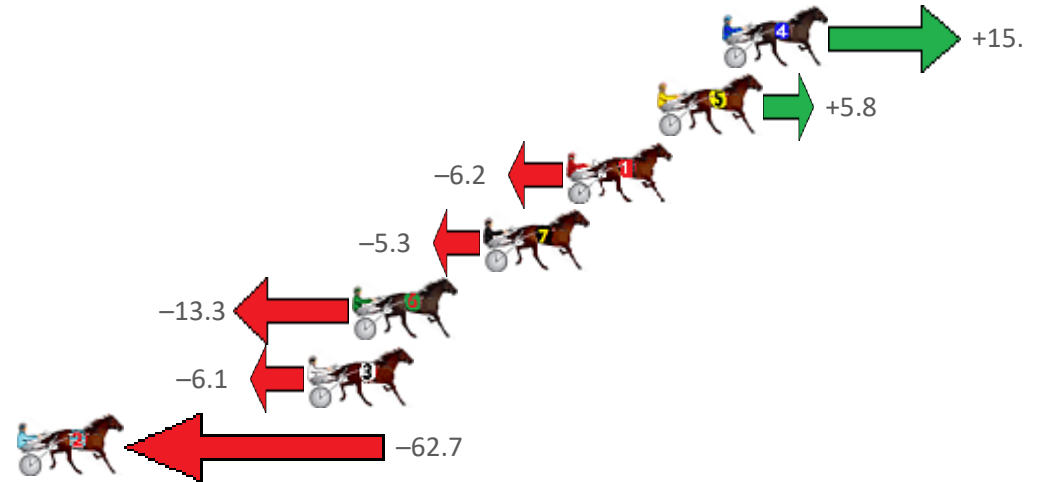

Redcliffe Race 7 Distance 1780m

Monday, 28 March 2022

Gross Time: 2:17.50 MileRate: 2:04.30 LeadTime: 12.10s First Qtr: 32.00s Second Qtr: 32.70s Third Qtr: 30.60s Fourth Qtr: 30.10s

No Horse	Plc	Margin	Time	800Time (W)	400 Time (W)
4 ALWAYS AT NIGHT	1	0.0m	2:17.50	59.55s (1)	28.90s (0)
5 IM ISABELLA	2	2.6m	2:17.70	60.26s (0)	29.65s (0)
1 NAUGHTYINHEAVEN	3	6.2m	2:17.99	61.17s (0)	30.56s (0)
7 WILLSINTOWN	4	9.5m	2:18.25	61.10s (0)	30.50s (0)
6 PRIVATE JUJON	5	14.7m	2:18.66	61.70s (1)	31.01s (1)
3 THREE MACHS	6	16.5m	2:18.80	61.16s (1)	30.09s (1)
2 JILLIBY GIZMO	7	68.3m	2:22.88	65.43s (1)	34.28s (1)

Finish Position and metres gained from 800m

Sectionals
Powered
by

Home of Australian Harness Sectionals

PJ Harness Analyser

Daily Raw Data directly to your inbox

All Victorian Racing added as of 17 January 2022

www.pjdata.com.au admin@pjdata.com.au www.facebook.com/PJHarnessRacing