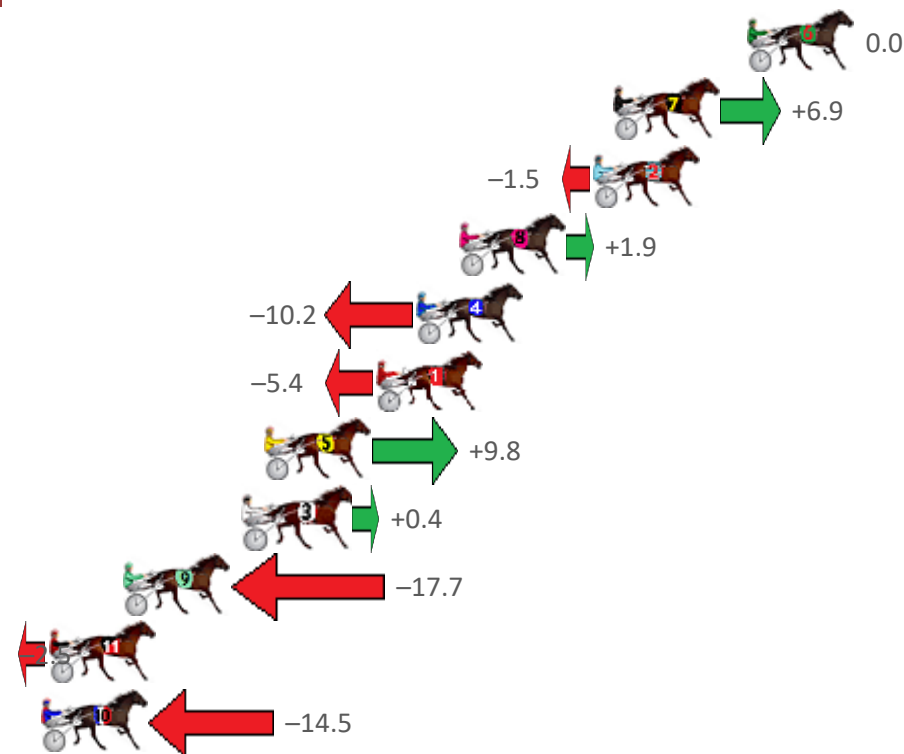

Albion Park Race 10 Distance 2138m

Friday, 8 April 2022

Gross Time: 2:35.00 MileRate: 1:56.60 LeadTime: 38.50s First Qtr: 30.00s Second Qtr: 30.50s Third Qtr: 27.80s Fourth Qtr: 28.20s

NoHorse	Plc	Margin	Time	800Time (W)	400 Time (W)
6 LOMBO HEAVEN	1	0.0m	2:35.00	56.00s (0)	28.20s (0)
7 ROCK BOTTOM	2	5.3m	2:35.39	55.55s (1)	27.99s (2)
2 PEMBROOKS PASSION	3	6.1m	2:35.45	56.13s (0)	28.33s (0)
8 PARAVANI	4	11.4m	2:35.84	55.92s (0)	28.14s (0)
4 HANDSOME HERO	5	13.1m	2:35.97	56.77s (1)	28.85s (1)
1 MARETTI	6	14.7m	2:36.09	56.45s (0)	28.65s (0)
5 SO BOBS YOUR UNCLE	7	19.1m	2:36.42	55.42s (1)	28.06s (0)
3 BEE GEES BANDIT	8	19.9m	2:36.47	56.07s (1)	28.43s (0)
9 KINGOFTHESTARS	9	24.7m	2:36.83	57.35s (1)	29.27s (1)
11 GOODBOY COWBOY	10	27.7m	2:37.05	56.31s (1)	28.81s (1)
10 MOHS EM DOWN	11	30.7m	2:37.28	57.16s (1)	29.52s (2)

Finish Position and metres gained from 800m

Sectionals
Powered
by

Home of PJ Harness Analyser

Want to know how successful PJ Harness Analyser is?
Click here for regular updates

www.pjdata.com.au admin@pjdata.com.au www.facebook.com/PJHarnessRacing