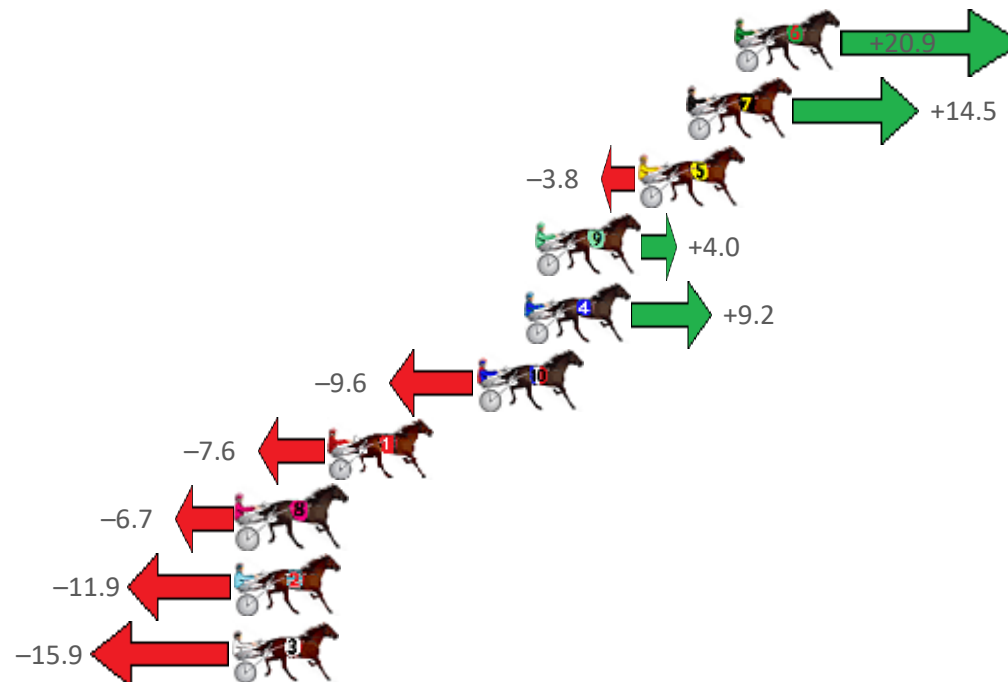

Albion Park Race 8 Distance 1660m

Friday, 8 April 2022

Gross Time: 2:01.00 MileRate: 1:57.30 LeadTime: 3.60s First Qtr: 28.30s Second Qtr: 31.60s Third Qtr: 28.50s Fourth Qtr: 29.00s

NoHorse	Plc	Margin	Time	800Time (W)	400 Time (W)
6 PRINCESS DANICA	1	0.0m	2:01.00	56.02s (1)	27.60s (1)
7 BLAZE COOPS	2	1.9m	2:01.14	56.48s (1)	28.06s (1)
5 BETTOR ROMANCE	3	3.8m	2:01.29	57.79s (0)	29.29s (0)
9 ASHLEE NITRO	4	7.9m	2:01.60	57.26s (1)	28.80s (2)
4 DANCINTOTHEBEAT	5	8.3m	2:01.63	56.89s (0)	28.31s (0)
10 HAMMERTIME HARLEY	6	10.2m	2:01.78	58.24s (1)	29.66s (1)
1 NINA SIMONE	7	16.1m	2:02.23	58.13s (0)	29.55s (0)
8 TORQUE ONETWOTHRE	8	19.7m	2:02.50	58.08s (0)	29.50s (0)
2 HEAVENLY WISDOM	9	19.8m	2:02.51	58.45s (1)	29.87s (1)
3 CROSSED LEGS	10	19.9m	2:02.51	58.73s (0)	30.19s (0)

Finish Position and metres gained from 800m

Sectionals
Powered
by

Home of PJ Harness Analyser

Want to know how successful PJ Harness Analyser is?
Click here for regular updates

www.pjdata.com.au admin@pjdata.com.au www.facebook.com/PJHarnessRacing

The Racing Queensland Board (trading as Racing Queensland) and provider are not responsible for the completeness or accuracy of any of the information contained herein, and makes no representations about its suitability for any purpose.