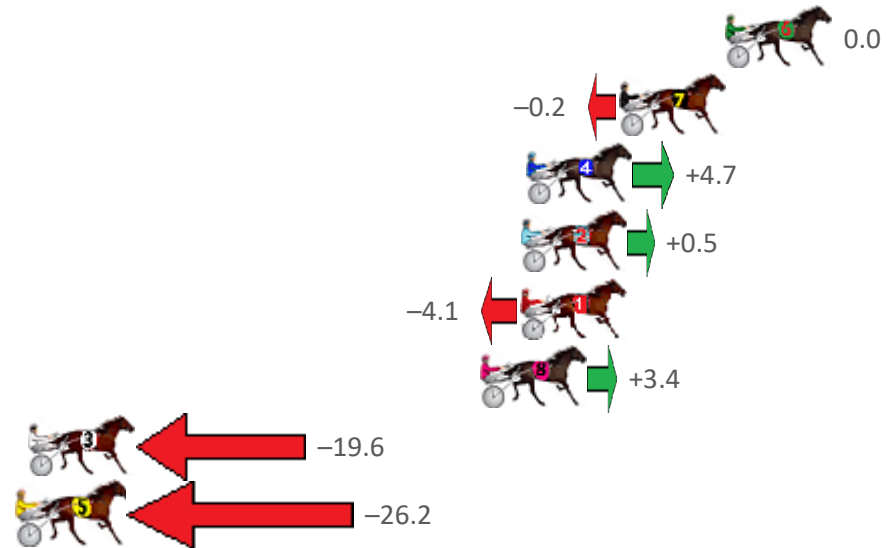

Albion Park Race 2 Distance 1660m

Friday, 8 April 2022

Gross Time: 1:58.50 MileRate: 1:54.90 LeadTime: 3.30s First Qtr: 27.50s Second Qtr: 31.80s Third Qtr: 28.20s Fourth Qtr: 27.70s

NoHorse	Plc	Margin	Time	800Time (W)	400 Time (W)
6 TALENT TO SPARE	1	0.0m	1:58.50	55.90s (0)	27.70s (0)
7 JASPER	2	4.2m	1:58.81	55.93s (1)	27.73s (1)
4 WHICH HUNT	3	7.9m	1:59.08	55.60s (1)	27.40s (2)
2 MARIANNA BROMAC	4	8.1m	1:59.09	55.89s (0)	27.61s (0)
1 GET READY TO ROCK	5	8.1m	1:59.09	56.21s (0)	27.97s (0)
8 SPIRITED BELLE	6	9.7m	1:59.21	55.69s (0)	27.47s (0)
3 AMERICAN FLYER	7	27.6m	2:00.51	57.35s (1)	28.99s (1)
5 SAGANO	8	43.3m	2:01.65	57.85s (1)	29.53s (1)

Finish Position and metres gained from 800m

Sectionals
Powered
by

Home of PJ Harness Analyser

Want to know how successful PJ Harness Analyser is?
Click here for regular updates

www.pjdata.com.au admin@pjdata.com.au www.facebook.com/PJHarnessRacing

The Racing Queensland Board (trading as Racing Queensland) and provider are not responsible for the completeness or accuracy of any of the information contained herein, and makes no representations about its suitability for any purpose.