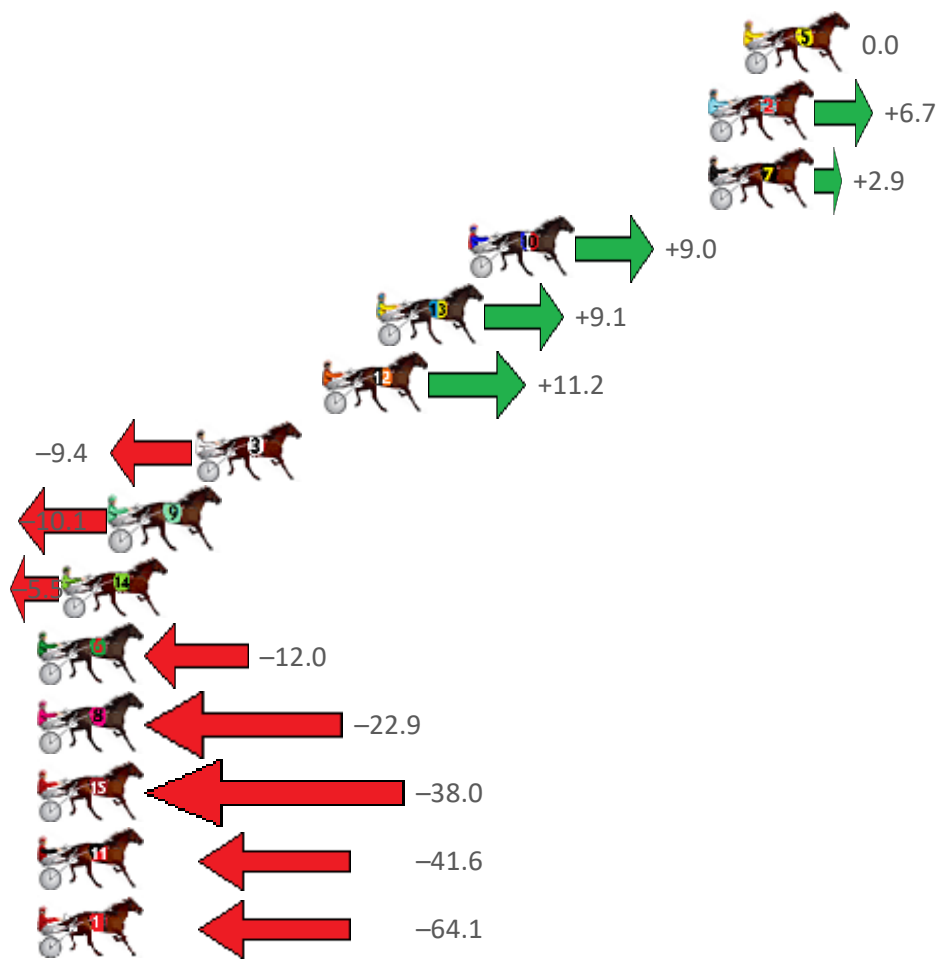

Albion Park Race 7 Distance 2647m

Friday, 8 April 2022

Gross Time: 3:24.30 MileRate: 2:04.20 LeadTime: 81.70s First Qtr: 31.70s Second Qtr: 30.30s Third Qtr: 30.00s Fourth Qtr: 30.60s

NoHorse	Plc	Margin	Time	800Time (W)	400 Time (W)
5 REGAL APPOINTMENT	1	0.0m	3:24.30	60.60s (0)	30.60s (0)
2 RILEY MOMENT	2	1.4m	3:24.41	60.11s (0)	30.07s (0)
7 JANSSON	3	1.4m	3:24.41	60.39s (0)	30.39s (0)
10 MAJESTIC HARRY	4	10.9m	3:25.17	59.99s (1)	30.63s (2)
13 FATHER CHRISTMAS	5	14.5m	3:25.46	60.00s (1)	30.60s (3)
12 DO BALL	6	16.7m	3:25.64	59.86s (1)	30.58s (2)
3 THE REAPER	7	21.7m	3:26.04	61.42s (0)	31.38s (1)
9 SOBOMBA	8	25.1m	3:26.31	61.49s (1)	32.13s (2)
14 PRINCESS FAITH	9	27.0m	3:26.46	61.16s (0)	31.40s (0)
6 AVEROSS DON	10	28.6m	3:26.59	61.65s (0)	31.89s (0)
8 MIKEMARO	11	33.6m	3:26.99	62.49s (1)	33.05s (1)
15 BD KHAOSAN	12	39.6m	3:27.47	63.65s (1)	32.33s (1)
11 IM THE COMMANDO	13	47.5m	3:28.10	63.96s (1)	33.76s (1)
1 MAJESTIC SPEED	14	146.1m	3:36.00	66.18s (0)	34.96s (0)

Finish Position and metres gained from 800m

Sectionals
Powered
by

Home of PJ Harness Analyser

Want to know how successful PJ Harness Analyser is?
Click here for regular updates

www.pjdata.com.au admin@pjdata.com.au www.facebook.com/PJHarnessRacing

The Racing Queensland Board (trading as Racing Queensland) and provider are not responsible for the completeness or accuracy of any of the information contained herein, and makes no representations about its suitability for any purpose.