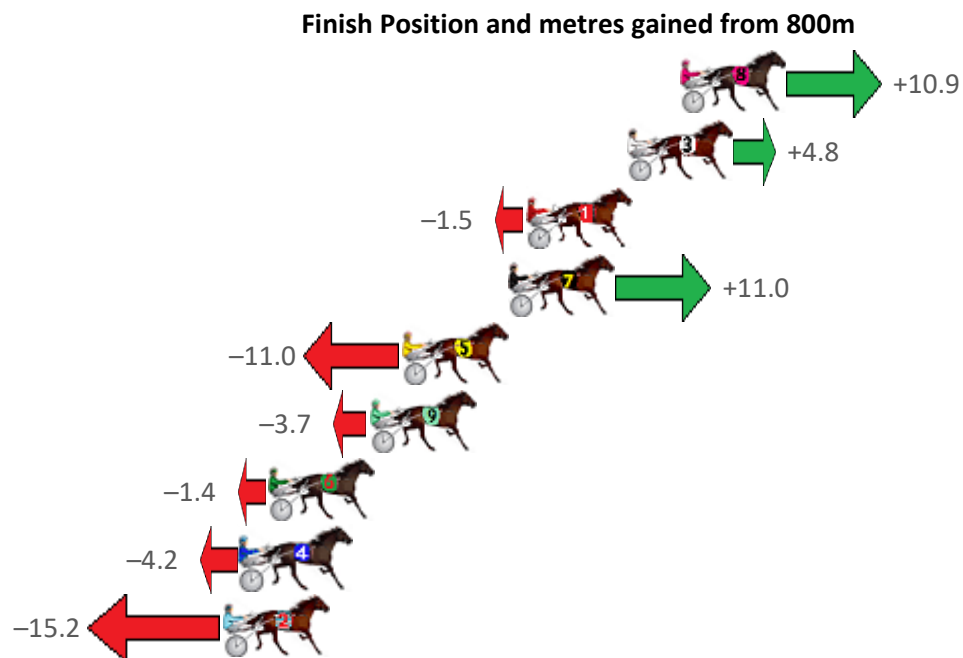

# Albion Park Race 9 Distance 2138m

Friday, 8 April 2022

Gross Time: 2:32.70 MileRate: 1:55.00 LeadTime: 34.80s First Qtr: 30.40s Second Qtr: 31.20s Third Qtr: 28.10s Fourth Qtr: 28.20s

NoHorse	Plc	Margin	Time	800Time (W)	400 Time (W)
8 TURN IT UP	1	0.0m	2:32.70	55.54s (1)	27.58s (2)
3 NORTHVIEW HUSTLER	2	2.1m	2:32.86	55.98s (1)	28.00s (2)
1 MISTERFREEZE	3	6.1m	2:33.15	56.43s (0)	28.29s (0)
7 SPEECH IS SILVER	4	6.8m	2:33.20	55.56s (0)	27.62s (1)
5 DEUS EX	5	11.0m	2:33.52	57.12s (0)	29.02s (0)
9 IDEAL WORLD	6	12.3m	2:33.61	56.61s (0)	28.47s (0)
6 TOMMY LINCOLN	7	16.3m	2:33.91	56.47s (1)	28.73s (1)
4 FEELINGFORARAINBOW	8	17.4m	2:33.99	56.67s (0)	28.57s (0)
2 STAR GALLERIA	9	18.1m	2:34.04	57.44s (1)	29.26s (1)