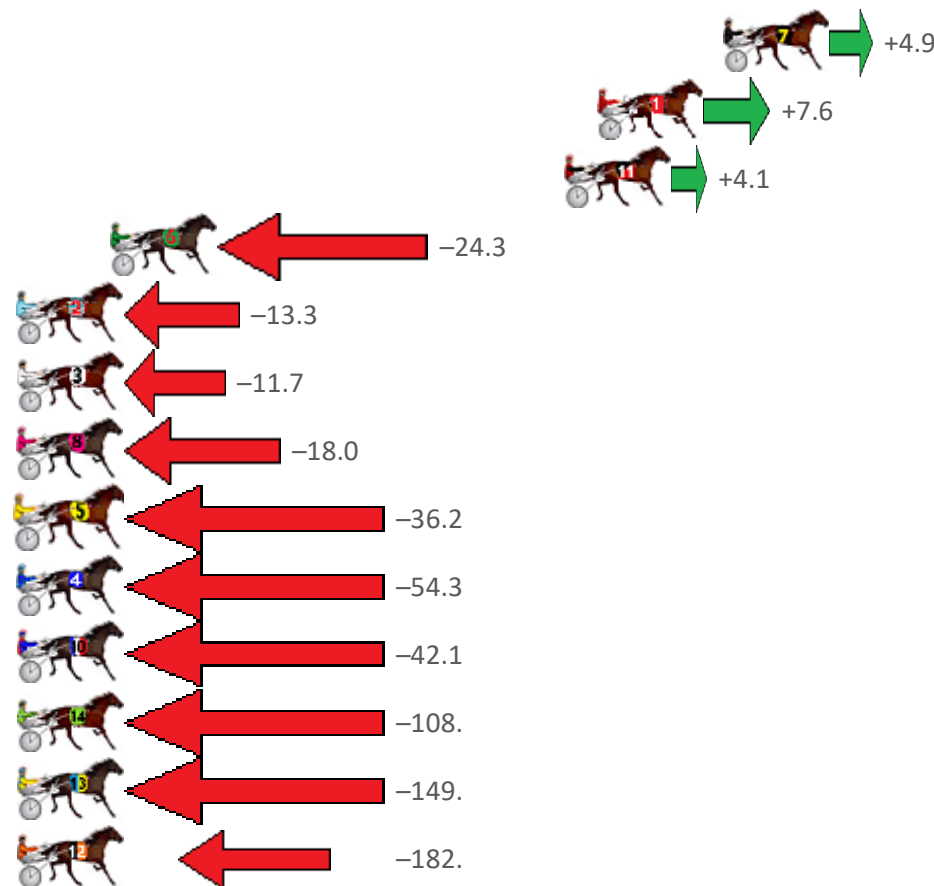

Albion Park Race 5 Distance 3157m

Friday, 8 April 2022

Gross Time: 4:01.50 MileRate: 2:03.10 LeadTime: 20.00s First Qtr: 29.70s Second Qtr: 31.70s Third Qtr: 29.40s Fourth Qtr: 30.70s

NoHorse	Plc	Margin	Time	800Time (W)	400 Time (W)
7 WATTS UP MAJESTIC	1	0.0m	4:01.50	59.74s (1)	30.70s (0)
1 JUSTABITNOISY	2	5.0m	4:01.90	59.58s (0)	29.98s (1)
11 RED CASTLETON	3	6.3m	4:02.01	59.85s (1)	30.49s (1)
6 GEE UP NEDDY	4	24.3m	4:03.45	62.05s (0)	31.93s (0)
2 KINGDOM COME	5	30.3m	4:03.93	61.29s (0)	31.33s (0)
3 MATATOKI	6	33.1m	4:04.16	61.20s (0)	31.64s (1)
8 KAR MANOR	7	33.3m	4:04.17	61.65s (1)	32.01s (2)
5 STRESS FACTOR	8	43.9m	4:05.03	63.07s (0)	32.79s (0)
4 VALLEY ESS JAY	9	81.1m	4:08.01	64.65s (0)	34.73s (0)
10 TAM OSHANTER	10	83.7m	4:08.22	63.78s (0)	33.58s (1)
14 DOUG	11	132.2m	4:12.12	69.00s (1)	34.73s (1)
13 MAJESTIC SIMON	12	177.4m	4:15.75	72.31s (1)	42.39s (1)
12 GARLAND GREENE	13	455.1m	4:38.05	76.73s (0)	44.59s (0)

Finish Position and metres gained from 800m

Sectionals
Powered
by

Home of PJ Harness Analyser

Want to know how successful PJ Harness Analyser is?
Click here for regular updates

www.pjdata.com.au admin@pjdata.com.au www.facebook.com/PJHarnessRacing