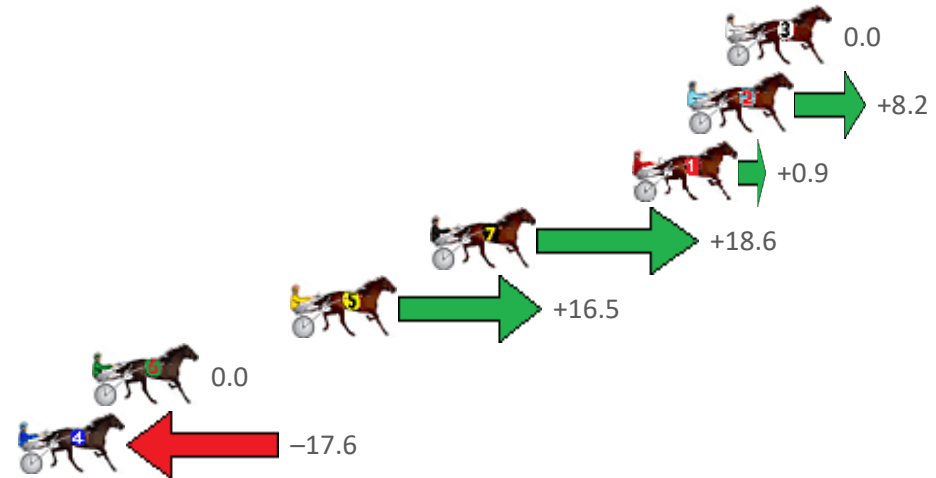

Albion Park Race 1 Distance 1660m

Friday, 8 April 2022

Gross Time: 1:55.50 MileRate: 1:52.00 LeadTime: 3.20s First Qtr: 26.50s Second Qtr: 30.10s Third Qtr: 28.20s Fourth Qtr: 27.50s

NoHorse	Plc	Margin	Time	800Time (W)	400 Time (W)
3 STREITKID	1	0.0m	1:55.50	55.70s (0)	27.50s (0)
2 BITCOIN	2	1.5m	1:55.61	55.13s (0)	27.25s (1)
1 COMMODORE JUJON	3	3.7m	1:55.77	55.65s (0)	27.49s (0)
7 WILL THE WIZARD	4	11.7m	1:56.35	54.43s (0)	27.27s (1)
5 BLACKSADANCE	5	17.2m	1:56.74	54.58s (1)	27.94s (1)
6 CHAMONIX	6	25.1m	1:57.32	55.76s (0)	28.00s (0)
4 MAYWYNS COURAGE	7	37.6m	1:58.22	57.02s (0)	29.26s (0)

Finish Position and metres gained from 800m

Sectionals
Powered
by

Home of PJ Harness Analyser

Want to know how successful PJ Harness Analyser is?
Click here for regular updates

www.pjdata.com.au admin@pjdata.com.au www.facebook.com/PJHarnessRacing

The Racing Queensland Board (trading as Racing Queensland) and provider are not responsible for the completeness or accuracy of any of the information contained herein, and makes no representations about its suitability for any purpose.