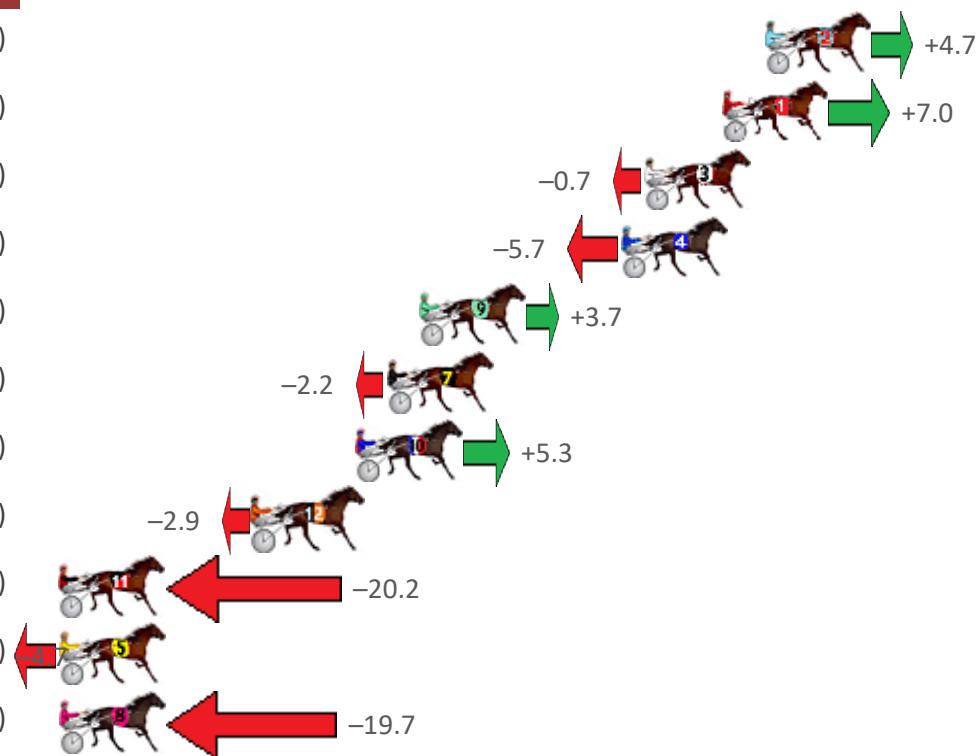

Albion Park Race 3 Distance 2138m

Friday, 8 April 2022

Gross Time: 2:32.90 MileRate: 1:55.10 LeadTime: 36.60s First Qtr: 30.30s Second Qtr: 29.50s Third Qtr: 27.70s Fourth Qtr: 28.80s

NoHorse	Plc	Margin	Time	800Time (W)	400 Time (W)
2 BIG WHEELS	1	0.0m	2:32.90	56.18s (0)	28.48s (0)
1 HEMSWORTH	2	1.7m	2:33.03	56.03s (0)	28.33s (0)
3 THE DARLING	3	4.8m	2:33.26	56.58s (1)	28.96s (1)
4 ADAM CROCKER	4	5.7m	2:33.33	56.93s (0)	29.23s (0)
9 OBI ONE	5	13.7m	2:33.94	56.34s (0)	28.58s (0)
7 SMOOTH CASH	6	15.0m	2:34.03	56.75s (1)	29.13s (2)
10 BOMB SUIT	7	16.2m	2:34.12	56.24s (0)	28.50s (0)
12 AIR TIME	8	20.3m	2:34.43	56.83s (1)	29.17s (1)
11 GLENLEDI BOY	9	28.9m	2:35.08	58.08s (1)	30.38s (1)
5 AMILLION PROMISES	10	30.8m	2:35.23	57.03s (0)	29.17s (0)
8 THE GENERAL	11	32.5m	2:35.36	58.08s (0)	30.30s (0)

Finish Position and metres gained from 800m

Sectionals
Powered
by

Home of PJ Harness Analyser

Want to know how successful PJ Harness Analyser is?
Click here for regular updates

www.pjdata.com.au admin@pjdata.com.au www.facebook.com/PJHarnessRacing