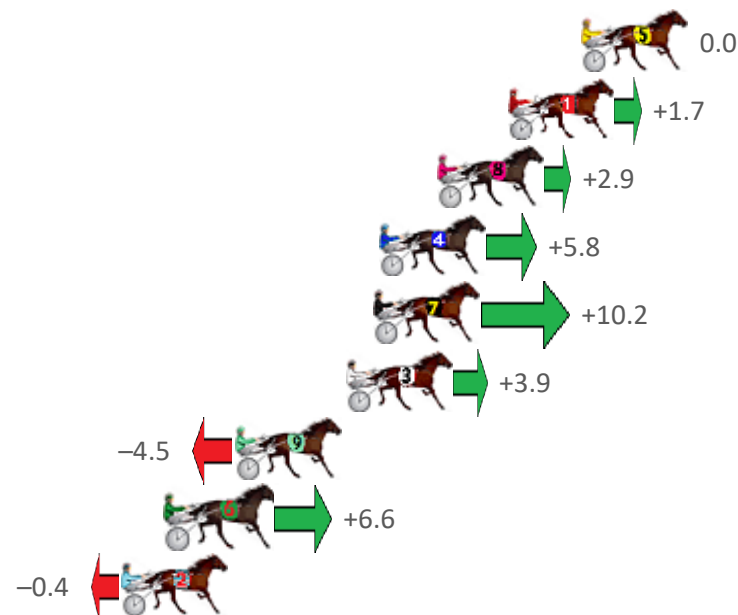

Albion Park Race 6 Distance 1660m

Friday, 8 April 2022

Gross Time: 1:57.00 MileRate: 1:53.50 LeadTime: 3.30s First Qtr: 26.40s Second Qtr: 31.30s Third Qtr: 28.00s Fourth Qtr: 28.00s

NoHorse	Plc	Margin	Time	800Time (W)	400 Time (W)
5 IT AINT THE MONEY	1	0.0m	1:57.00	56.00s (0)	28.00s (0)
1 JACK WILLIAM	2	2.9m	1:57.21	55.89s (0)	27.93s (0)
8 SAUCY DREAMS	3	5.7m	1:57.42	55.82s (0)	27.82s (0)
4 SAM IS PERFECTION	4	8.0m	1:57.59	55.63s (1)	27.91s (1)
7 KEAYANG MARVEN	5	8.2m	1:57.60	55.32s (1)	27.64s (1)
3 ROCKNROLL ICON	6	9.3m	1:57.68	55.76s (0)	27.76s (0)
9 SMOOTH SAILOR	7	13.7m	1:58.01	56.37s (1)	28.61s (1)
6 SQUIRE	8	16.4m	1:58.21	55.61s (0)	27.97s (1)
2 DREAM TO SHARE	9	18.2m	1:58.34	56.10s (0)	28.10s (0)

Finish Position and metres gained from 800m

Sectionals
Powered
by

Home of PJ Harness Analyser

Want to know how successful PJ Harness Analyser is?
Click here for regular updates

www.pjdata.com.au admin@pjdata.com.au www.facebook.com/PJHarnessRacing