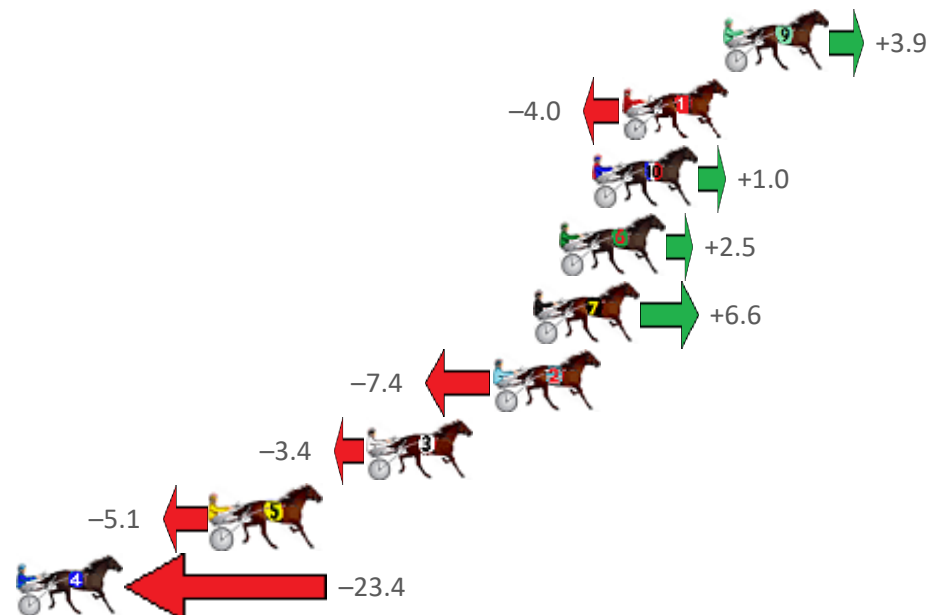

Albion Park Race 4 Distance 1660m

Friday, 8 April 2022

Gross Time: 1:57.90 MileRate: 1:54.30 LeadTime: 3.40s First Qtr: 26.90s Second Qtr: 30.50s Third Qtr: 28.60s Fourth Qtr: 28.50s

NoHorse	Plc	Margin	Time	800Time (W)	400 Time (W)
9 INFATUATION	1	0.0m	1:57.90	56.82s (0)	28.22s (0)
1 KANYE CRUSADER	2	4.0m	1:58.20	57.40s (0)	28.80s (0)
10 THREE IN HEAVEN	3	5.2m	1:58.29	57.05s (1)	28.45s (1)
6 BOMBADIER JUJON	4	6.5m	1:58.39	56.95s (0)	28.43s (0)
7 THE IDEAL DANCER	5	7.5m	1:58.46	56.66s (0)	28.18s (0)
2 PELOSI	6	9.1m	1:58.58	57.66s (1)	29.06s (1)
3 SAVING MAJOR PERCY	7	14.1m	1:58.96	57.40s (1)	28.84s (1)
5 MARK OF INTEGRITY	8	20.3m	1:59.42	57.54s (1)	29.02s (1)
4 CAPTAIN NEMO	9	35.8m	2:00.58	58.90s (2)	30.42s (2)

Finish Position and metres gained from 800m

Sectionals
Powered
by

Home of PJ Harness Analyser

Want to know how successful PJ Harness Analyser is?
Click here for regular updates

www.pjdata.com.au admin@pjdata.com.au www.facebook.com/PJHarnessRacing

The Racing Queensland Board (trading as Racing Queensland) and provider are not responsible for the completeness or accuracy of any of the information contained herein, and makes no representations about its suitability for any purpose.