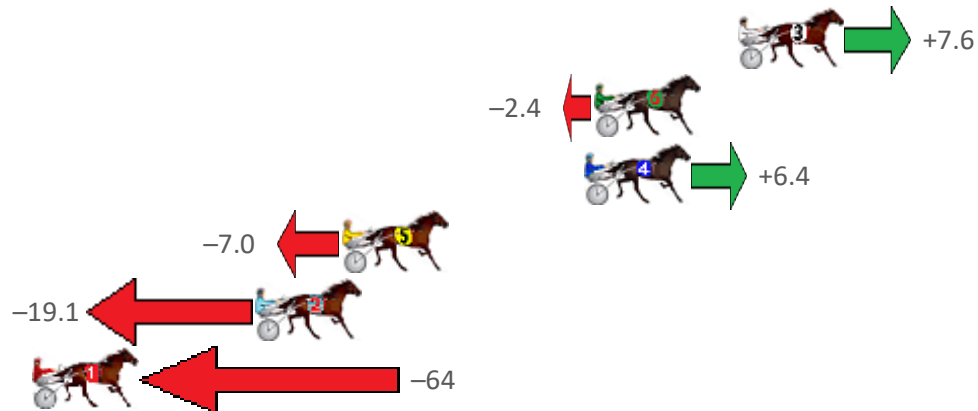

Albion Park Race 10 Distance 1660m

Saturday, 16 April 2022

Gross Time: 2:03.20 MileRate: 1:59.50 LeadTime: 3.50s First Qtr: 29.60s Second Qtr: 31.90s Third Qtr: 29.60s Fourth Qtr: 28.60s

NoHorse	Plc	Margin	Time	800Time (W)	400 Time (W)
3 FRANKIE FEROCIOUS	1	0.0m	2:03.20	57.64s (1)	28.52s (1)
6 HOLD ONTO YA BLING	2	5.7m	2:03.63	58.39s (1)	28.75s (0)
4 MISS FROUFROU	3	6.1m	2:03.66	57.74s (1)	28.66s (2)
5 EMPRESS BYELINE	4	15.7m	2:04.38	58.74s (0)	29.22s (1)
2 THE GROGMOTHER	5	19.1m	2:04.63	59.63s (0)	30.03s (0)
1 FRAYA	6	68.3m	2:08.33	63.01s (0)	30.44s (0)

Finish Position and metres gained from 800m

Sectionals
Powered
by

Home of PJ Harness Analyser

Want to know how successful PJ Harness Analyser is?
Click here for regular updates

www.pjdata.com.au admin@pjdata.com.au www.facebook.com/PJHarnessRacing