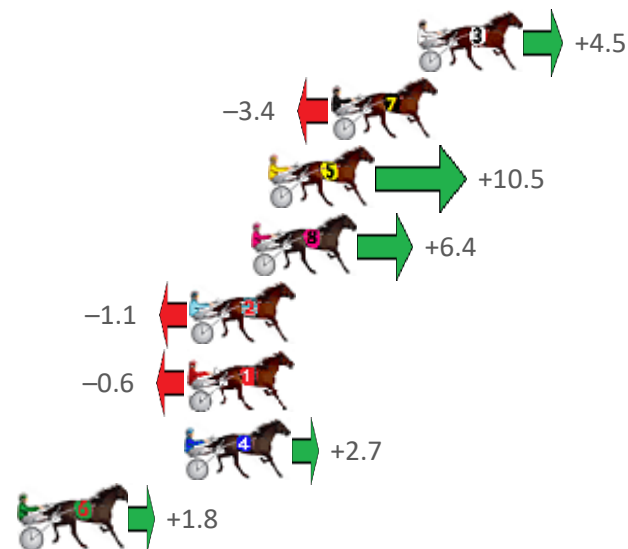

Albion Park Race 4 Distance 2138m

Saturday, 16 April 2022

Gross Time: 2:34.50 MileRate: 1:56.30 LeadTime: 36.20s First Qtr: 32.30s Second Qtr: 30.20s Third Qtr: 28.50s Fourth Qtr: 27.30s

NoHorse	Plc	Margin	Time	800Time (W)	400 Time (W)
3 SPEECH IS SILVER	1	0.0m	2:34.50	55.48s (0)	27.04s (0)
7 DEUS EX	2	3.4m	2:34.74	56.04s (0)	27.54s (0)
5 L L COOL J	3	5.9m	2:34.92	55.06s (1)	27.42s (2)
8 IT AINT THE MONEY	4	6.6m	2:34.97	55.35s (0)	26.87s (0)
2 MISTERFREEZE	5	9.0m	2:35.15	55.89s (1)	27.61s (1)
1 FEELINGFORARAINBOW	6	9.1m	2:35.15	55.85s (0)	27.37s (0)
4 ROCKNROLL ICON	7	9.2m	2:35.16	55.62s (1)	27.30s (1)
6 SMOOTH SAILOR	8	15.7m	2:35.63	55.69s (0)	27.41s (1)

Finish Position and metres gained from 800m

Sectionals
Powered
by

Home of PJ Harness Analyser

Want to know how successful PJ Harness Analyser is?
Click here for regular updates

www.pjdata.com.au admin@pjdata.com.au www.facebook.com/PJHarnessRacing