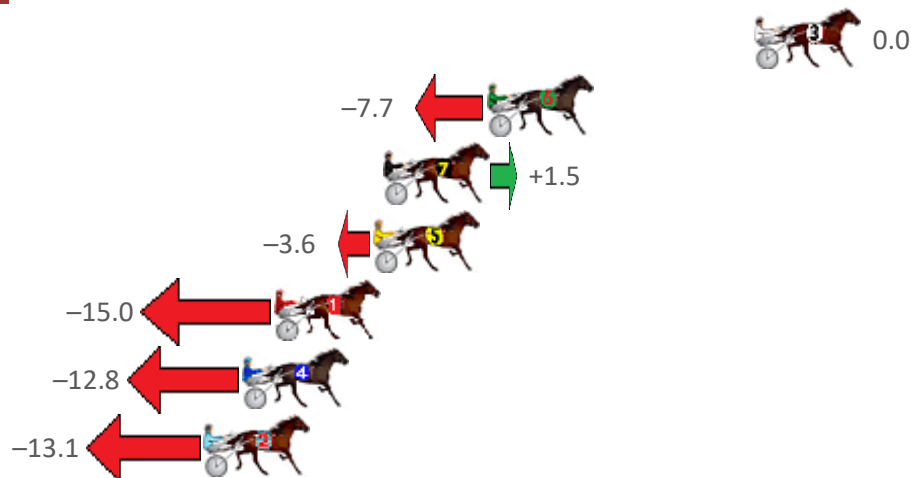

Albion Park Race 6 Distance 1660m

Saturday, 16 April 2022

Gross Time: 1:58.60 MileRate: 1:55.00 LeadTime: 3.40s First Qtr: 29.10s Second Qtr: 30.30s Third Qtr: 27.90s Fourth Qtr: 27.90s

NoHorse	Plc	Margin	Time	800Time (W)	400 Time (W)
3 SPEAK THE TRUTH	1	0.0m	1:58.60	55.80s (0)	27.90s (0)
6 TIMS A TROOPER	2	10.6m	1:59.38	56.38s (1)	28.44s (1)
7 RACY ROXY	3	14.7m	1:59.68	55.76s (1)	27.90s (1)
5 BEACH MAGIC	4	15.1m	1:59.71	56.11s (1)	28.21s (1)
1 MIDNIGHT SOMEWHERE	5	19.0m	1:59.99	56.91s (0)	28.97s (0)
4 I AM SPARTA	6	20.3m	2:00.09	56.77s (1)	28.85s (1)
2 JUDGE JUJON	7	21.8m	2:00.20	56.80s (0)	28.82s (0)

Finish Position and metres gained from 800m

Sectionals
Powered
by

Home of PJ Harness Analyser

Want to know how successful PJ Harness Analyser is?
Click here for regular updates

www.pjdata.com.au admin@pjdata.com.au www.facebook.com/PJHarnessRacing

The Racing Queensland Board (trading as Racing Queensland) and provider are not responsible for the completeness or accuracy of any of the information contained herein, and makes no representations about its suitability for any purpose.