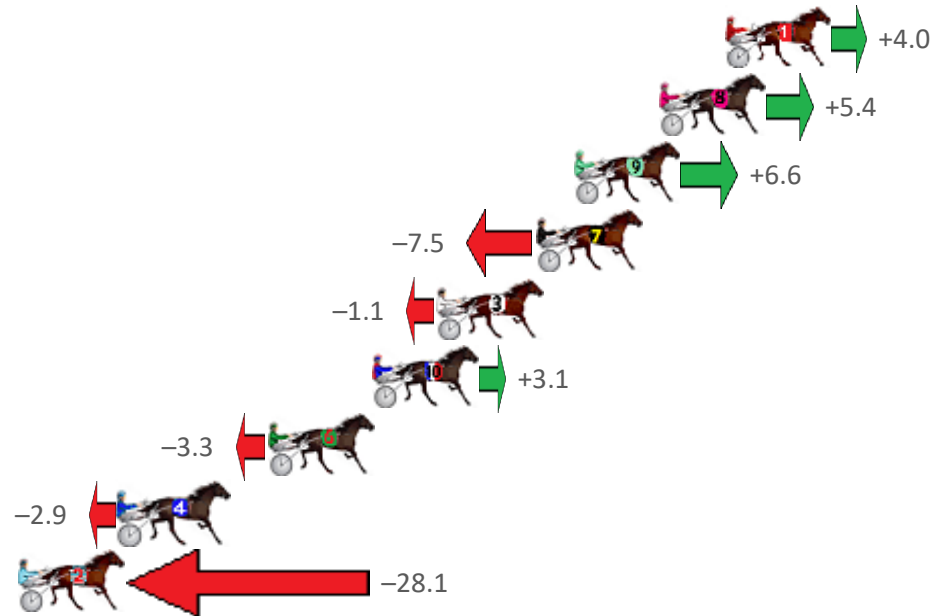

Albion Park Race 7 Distance 1660m

Saturday, 16 April 2022

Gross Time: 2:01.10 MileRate: 1:57.40 LeadTime: 3.50s First Qtr: 29.00s Second Qtr: 32.30s Third Qtr: 28.20s Fourth Qtr: 28.10s

NoHorse	Plc	Margin	Time	800Time (W)	400 Time (W)
1 THE DARLING	1	0.0m	2:01.10	56.02s (0)	27.82s (0)
8 CATCH PHRASE	2	2.6m	2:01.29	55.93s (0)	27.73s (0)
9 BETTOR ROMANCE	3	6.0m	2:01.54	55.86s (0)	27.70s (0)
7 BLAZE COOPS	4	7.5m	2:01.65	56.85s (0)	28.65s (0)
3 TORQUE ONETWOTHRE	5	11.4m	2:01.94	56.42s (1)	28.34s (1)
10 HEAVENLY WISDOM	6	14.0m	2:02.13	56.13s (0)	27.97s (0)
6 ASHLEE NITRO	7	18.1m	2:02.44	56.60s (1)	28.52s (1)
4 TINGE OF FEAR	8	24.0m	2:02.87	56.59s (1)	28.39s (1)
2 KEAYANG TARA	9	33.8m	2:03.60	58.40s (1)	30.28s (1)

Finish Position and metres gained from 800m

Sectionals
Powered
by

Home of PJ Harness Analyser

Want to know how successful PJ Harness Analyser is?
Click here for regular updates

www.pjdata.com.au admin@pjdata.com.au www.facebook.com/PJHarnessRacing

The Racing Queensland Board (trading as Racing Queensland) and provider are not responsible for the completeness or accuracy of any of the information contained herein, and makes no representations about its suitability for any purpose.