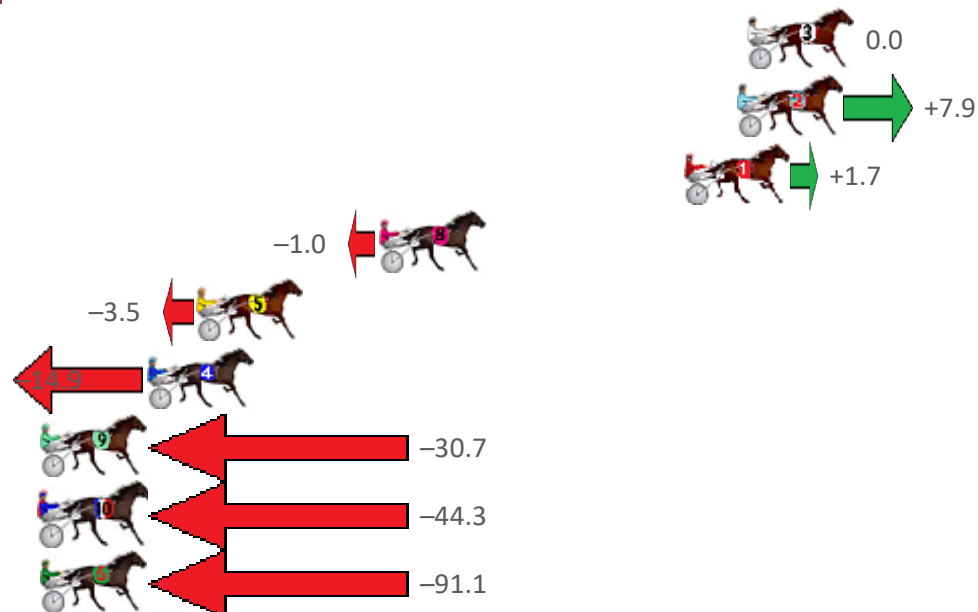

Albion Park Race 3 Distance 1660m

Saturday, 16 April 2022

Gross Time: 1:56.80 MileRate: 1:53.30 LeadTime: 3.30s First Qtr: 29.00s Second Qtr: 29.40s Third Qtr: 27.20s Fourth Qtr: 27.90s

NoHorse	Plc	Margin	Time	800Time (W)	400 Time (W)
3 JUDDY DOUGLAS	1	0.0m	1:56.80	55.10s (0)	27.90s (0)
2 FALCONS	2	0.4m	1:56.83	54.57s (0)	27.29s (0)
1 AMILLION PROMISES	3	2.5m	1:56.98	55.00s (0)	27.76s (0)
8 MISTERY ROAD	4	14.6m	1:57.87	55.25s (0)	27.93s (0)
5 THE IRISH EAGLE	5	21.8m	1:58.40	55.46s (1)	28.06s (0)
4 OBI ONE	6	23.8m	1:58.55	56.25s (1)	28.49s (2)
9 THERESACHANCE	7	44.3m	2:00.05	57.43s (1)	29.55s (2)
10 WHATTA GOOD REASO	8	48.5m	2:00.36	58.38s (1)	30.26s (1)
6 BOMB SUIT	9	228.1m	2:13.53	62.57s (0)	34.22s (0)

Finish Position and metres gained from 800m

Sectionals
Powered
by

Home of PJ Harness Analyser

Want to know how successful PJ Harness Analyser is?
Click here for regular updates

www.pjdata.com.au admin@pjdata.com.au www.facebook.com/PJHarnessRacing