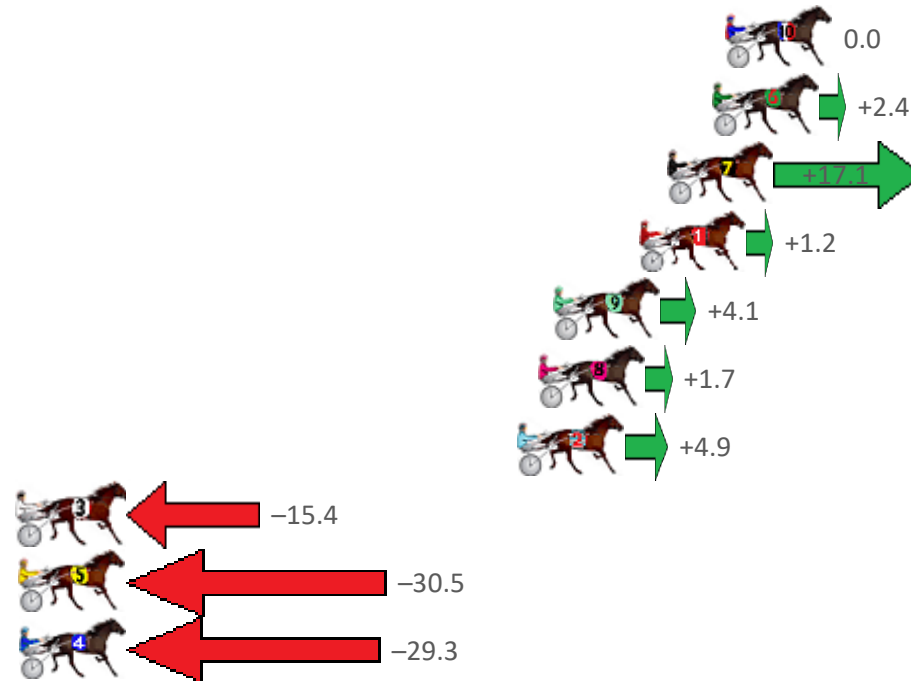

Albion Park Race 2 Distance 2138m

Saturday, 16 April 2022

Gross Time: 2:33.90 MileRate: 1:55.90 LeadTime: 36.80s First Qtr: 29.40s Second Qtr: 29.50s Third Qtr: 28.20s Fourth Qtr: 30.00s

NoHorse	Plc	Margin	Time	800Time (W)	400 Time (W)
10 BITCOIN	1	0.0m	2:33.90	58.20s (0)	30.00s (0)
6 COMMODORE JUJON	2	0.5m	2:33.94	58.04s (1)	29.72s (0)
7 KEAYANG MARVEN	3	2.3m	2:34.08	57.02s (2)	29.26s (2)
1 JUMPING JACK JIMMY	4	3.4m	2:34.17	58.15s (0)	29.63s (0)
9 TULHURST ACE	5	6.8m	2:34.43	57.97s (2)	30.13s (1)
8 JACK WILLIAM	6	7.4m	2:34.48	58.14s (0)	29.62s (0)
2 DREAM TO SHARE	7	8.2m	2:34.54	57.92s (0)	29.36s (0)
3 BLUE MOON RISING	8	30.2m	2:36.27	59.53s (2)	31.49s (1)
5 SECRETAGENT TYCOON	9	37.9m	2:36.88	60.66s (1)	31.58s (1)
4 MAFUTA VAUTIN	10	41.3m	2:37.15	60.61s (1)	31.49s (1)

Finish Position and metres gained from 800m

Sectionals
Powered
by

Home of PJ Harness Analyser

Want to know how successful PJ Harness Analyser is?
Click here for regular updates

www.pjdata.com.au admin@pjdata.com.au www.facebook.com/PJHarnessRacing