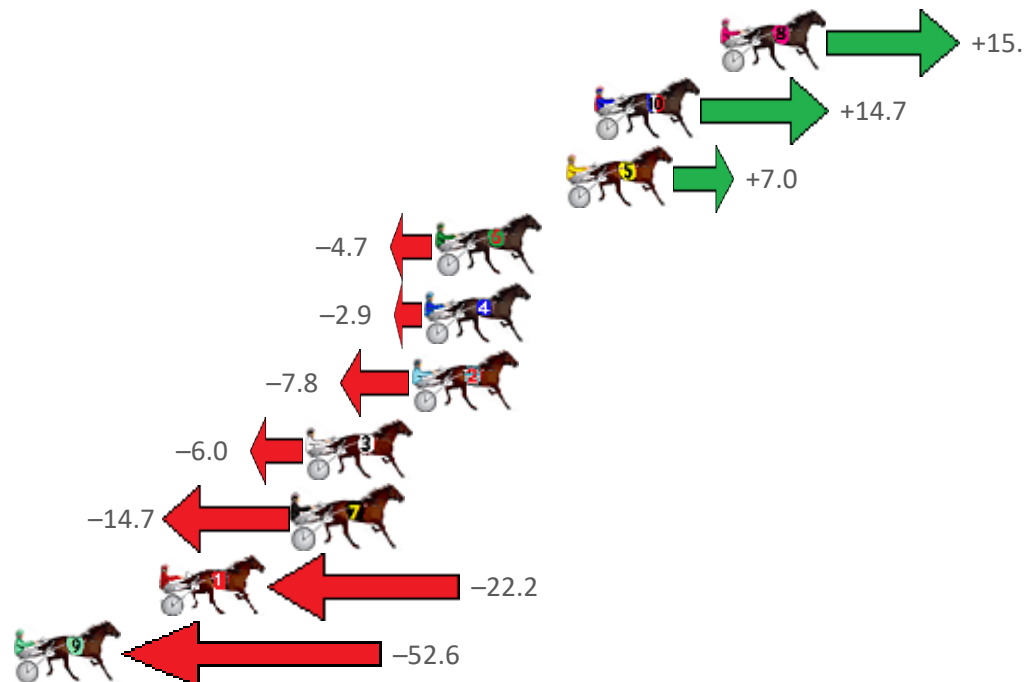

Albion Park Race 9 Distance 2138m

Saturday, 16 April 2022

Gross Time: 2:42.60 MileRate: 2:01.80 LeadTime: 41.40s First Qtr: 31.80s Second Qtr: 30.00s Third Qtr: 29.40s Fourth Qtr: 30.00s

NoHorse	Plc	Margin	Time	800Time (W)	400 Time (W)
8 VAN SANK	1	0.0m	2:42.60	58.28s (1)	29.24s (2)
10 GARLAND GREENE	2	5.0m	2:42.99	58.35s (1)	29.27s (1)
5 JUSTABITNOISY	3	6.1m	2:43.08	58.92s (0)	29.48s (0)
6 MORE SHADES OF GOL	4	11.3m	2:43.49	59.81s (1)	30.49s (1)
4 KINGDOM COME	5	11.7m	2:43.52	59.68s (0)	30.28s (0)
2 MELPARK MAGIC	6	12.2m	2:43.56	60.04s (0)	30.64s (0)
3 STRESS FACTOR	7	16.4m	2:43.89	59.93s (1)	30.57s (1)
7 GEE UP NEDDY	8	16.9m	2:43.93	60.57s (1)	31.29s (1)
1 IM THE COMMANDO	9	22.2m	2:44.34	61.14s (0)	31.74s (0)
9 TAM OSHANTER	10	121.5m	2:52.15	63.91s (0)	33.57s (0)

Finish Position and metres gained from 800m

Sectionals
Powered
by

Home of PJ Harness Analyser

Want to know how successful PJ Harness Analyser is?
Click here for regular updates

www.pjdata.com.au admin@pjdata.com.au www.facebook.com/PJHarnessRacing