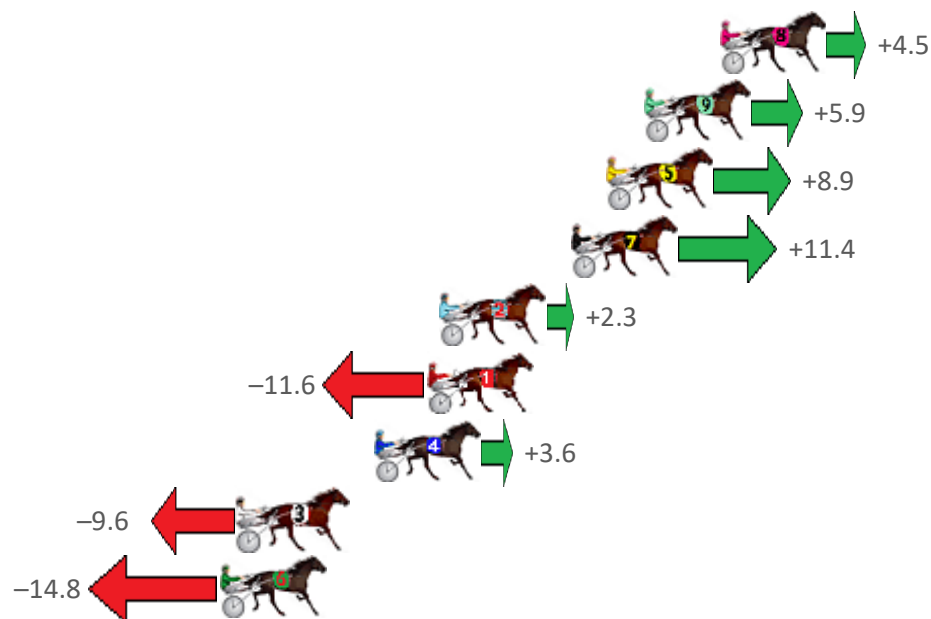

Albion Park Race 5 Distance 2138m

Saturday, 16 April 2022

Gross Time: 2:36.60 MileRate: 1:57.90 LeadTime: 37.60s First Qtr: 31.40s Second Qtr: 30.50s Third Qtr: 28.80s Fourth Qtr: 28.30s

No	Horse	Plc	Margin	Time	800Time (W)	400 Time (W)
8	MISTER DIAMOND	1	0.0m	2:36.60	56.78s (0)	28.02s (0)
9	CAPTAINS PICK	2	3.0m	2:36.82	56.68s (0)	27.96s (0)
5	COURAGEOUS SAINT	3	4.5m	2:36.93	56.47s (0)	27.75s (0)
7	ANOTHER STATEMENT	4	5.9m	2:37.04	56.30s (0)	27.54s (0)
2	WHICH HUNT	5	11.1m	2:37.43	56.97s (1)	28.17s (1)
1	MISDEMEANOR	6	11.6m	2:37.46	57.96s (0)	29.16s (0)
4	CHARM OFFENSIVE	7	13.7m	2:37.62	56.88s (1)	28.08s (1)
3	GET READY TO ROCK	8	19.1m	2:38.02	57.84s (1)	29.08s (1)
6	SAVING MAJOR PERCY	9	19.8m	2:38.07	58.21s (1)	29.45s (1)

Finish Position and metres gained from 800m

Sectionals
Powered
by

Home of PJ Harness Analyser

Want to know how successful PJ Harness Analyser is?
Click here for regular updates

www.pjdata.com.au admin@pjdata.com.au www.facebook.com/PJHarnessRacing

The Racing Queensland Board (trading as Racing Queensland) and provider are not responsible for the completeness or accuracy of any of the information contained herein, and makes no representations about its suitability for any purpose.