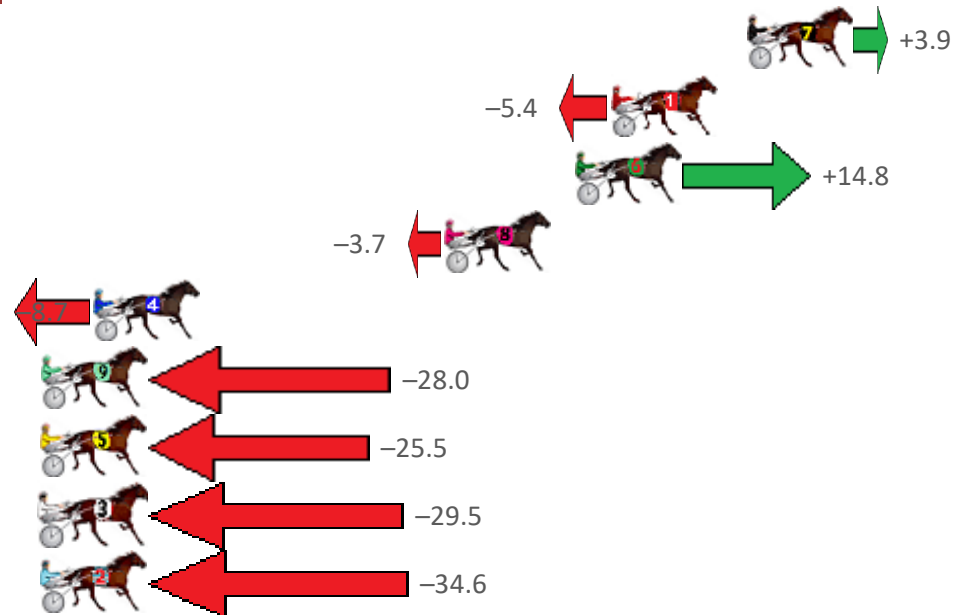

Albion Park Race 8 Distance 2138m

Saturday, 16 April 2022

Gross Time: 2:34.70 MileRate: 1:56.50 LeadTime: 36.70s First Qtr: 30.10s Second Qtr: 29.80s Third Qtr: 29.10s Fourth Qtr: 29.00s

NoHorse	Plc	Margin	Time	800Time (W)	400 Time (W)
7 INFATUATION	1	0.0m	2:34.70	57.82s (0)	28.68s (0)
1 BETTERTHANDIAMOND	2	5.4m	2:35.11	58.51s (0)	29.41s (0)
6 ROCK BOTTOM	3	6.8m	2:35.22	57.06s (1)	28.16s (2)
8 BOMBADIER JUJON	4	12.0m	2:35.61	58.41s (0)	29.31s (0)
4 PRINCESS DANICA	5	25.9m	2:36.67	58.83s (1)	29.93s (2)
9 KANYE CRUSADER	6	34.1m	2:37.29	60.25s (1)	30.95s (1)
5 SO KOOL MASTER	7	38.2m	2:37.61	60.09s (0)	30.63s (0)
3 SUNNY RICE	8	41.1m	2:37.83	60.39s (1)	30.89s (1)
2 SPIRITED BELLE	9	51.8m	2:38.64	60.80s (0)	31.38s (1)

Finish Position and metres gained from 800m

Sectionals
Powered
by

Home of PJ Harness Analyser

Want to know how successful PJ Harness Analyser is?
Click here for regular updates

www.pjdata.com.au admin@pjdata.com.au www.facebook.com/PJHarnessRacing

The Racing Queensland Board (trading as Racing Queensland) and provider are not responsible for the completeness or accuracy of any of the information contained herein, and makes no representations about its suitability for any purpose.