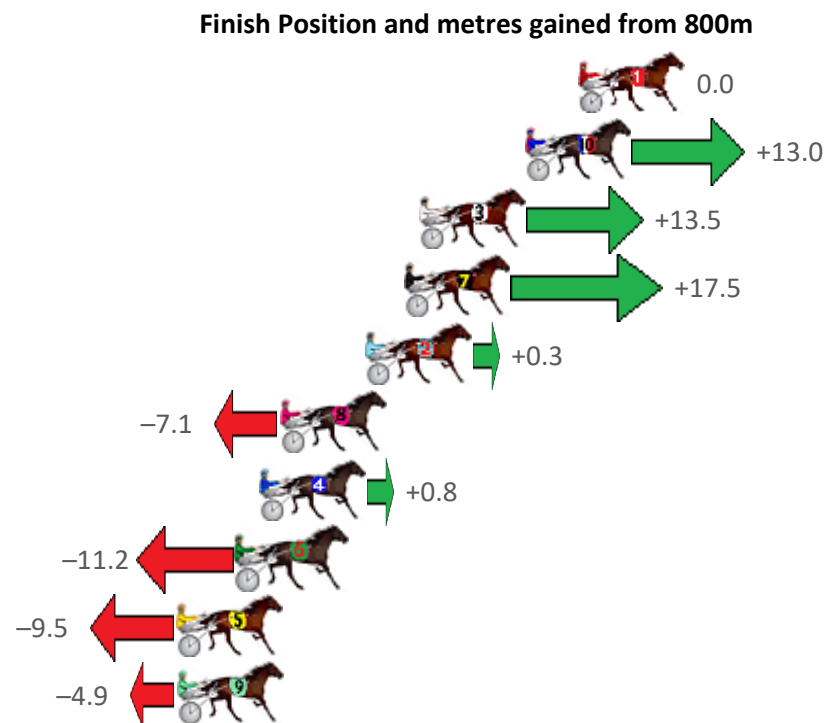

Albion Park Race 1 Distance 1660m

Saturday, 16 April 2022

Gross Time: 1:57.60 MileRate: 1:54.00 LeadTime: 3.40s First Qtr: 28.10s Second Qtr: 29.10s Third Qtr: 27.70s Fourth Qtr: 29.30s

NoHorse	Plc	Margin	Time	800Time (W)	400 Time (W)
1 PARAVANI	1	0.0m	1:57.60	57.00s (0)	29.30s (0)
10 SAM IS PERFECTION	2	2.1m	1:57.76	56.12s (1)	28.58s (2)
3 PEMBROOKS PASSION	3	6.3m	1:58.08	56.12s (1)	28.94s (1)
7 GOODBOY COWBOY	4	6.9m	1:58.13	55.85s (1)	28.67s (2)
2 SQUIRE	5	8.4m	1:58.25	57.05s (0)	29.31s (0)
8 MAYWYNS COURAGE	6	11.8m	1:58.51	57.59s (0)	29.89s (0)
4 BOHANNAN	7	12.6m	1:58.57	57.05s (0)	29.35s (0)
6 SAUCY DREAMS	8	13.5m	1:58.64	57.88s (1)	30.14s (1)
5 LOMBO HEAVEN	9	15.9m	1:58.82	57.78s (1)	30.00s (1)
9 STREITKID	9	15.9m	1:58.82	57.46s (1)	29.92s (2)