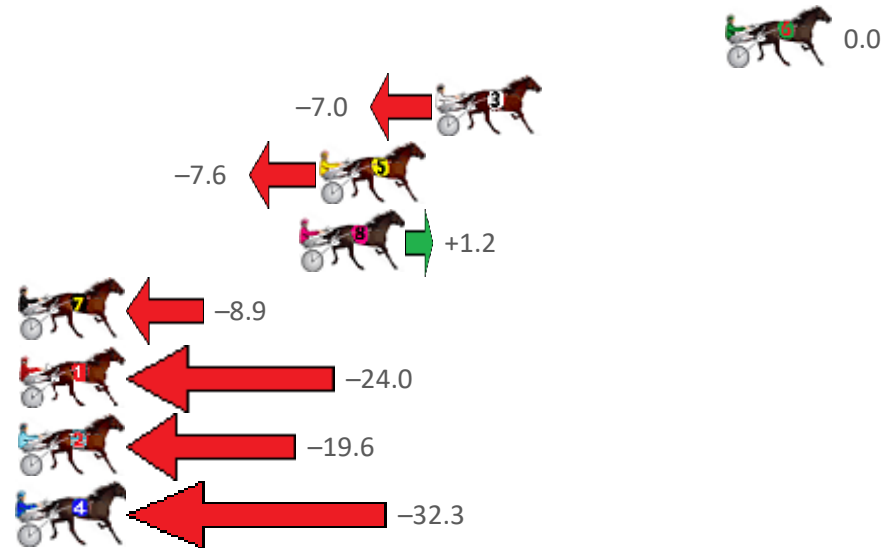

Albion Park Race 10 Distance 1660m

Friday, 22 April 2022

Gross Time: 2:00.50 MileRate: 1:56.80 LeadTime: 3.50s First Qtr: 28.80s Second Qtr: 31.70s Third Qtr: 28.50s Fourth Qtr: 28.00s

NoHorse	Plc	Margin	Time	800Time (W)	400 Time (W)
6 DELIGHTFUL LOU	1	0.0m	2:00.50	56.50s (0)	28.00s (0)
3 BETTYS GOLD CLASS	2	11.5m	2:01.35	57.03s (0)	28.57s (0)
5 HARLEY BLUE	3	16.1m	2:01.69	57.09s (1)	28.83s (1)
8 CAT KING COLE	4	16.9m	2:01.74	56.46s (1)	28.28s (2)
7 INDY JEWEL	5	29.8m	2:02.69	57.21s (0)	28.67s (0)
1 HEAD NOISE	6	33.6m	2:02.97	58.29s (0)	29.63s (0)
2 MERIBEL	7	35.4m	2:03.11	57.99s (0)	29.45s (0)
4 BETONBETTY	8	45.9m	2:03.88	58.92s (1)	30.62s (1)

Finish Position and metres gained from 800m

Sectionals
Powered
by

Home of PJ Harness Analyser

Want to know how successful PJ Harness Analyser is?
Click here for regular updates

www.pjdata.com.au admin@pjdata.com.au www.facebook.com/PJHarnessRacing