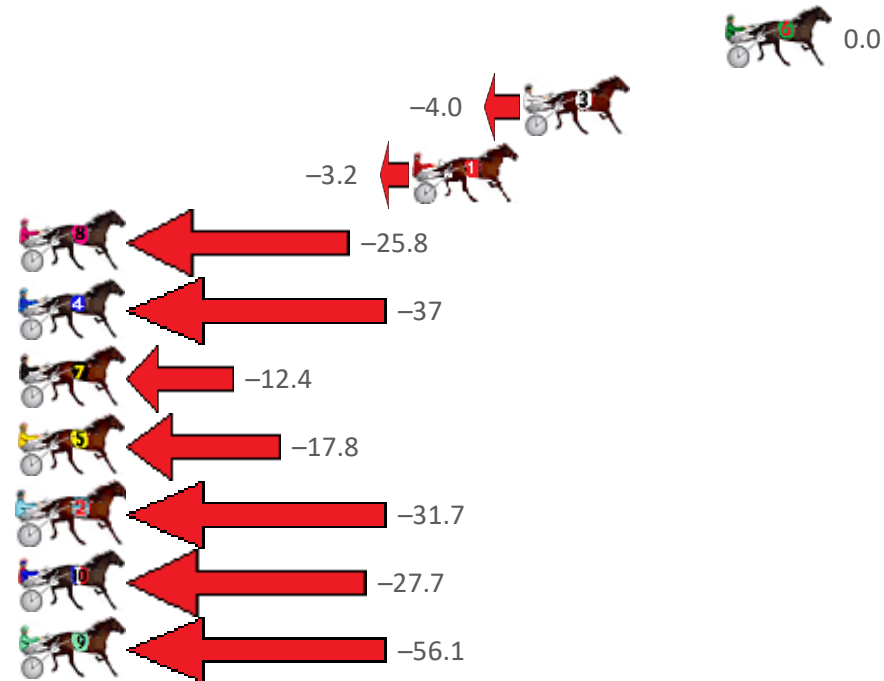

Albion Park Race 6 Distance 1660m

Friday, 22 April 2022

Gross Time: 1:58.90 MileRate: 1:55.30 LeadTime: 3.30s First Qtr: 27.80s Second Qtr: 31.90s Third Qtr: 28.00s Fourth Qtr: 27.90s

NoHorse	Plc	Margin	Time	800Time (W)	400 Time (W)
6 GOTTA GO MILKING	1	0.0m	1:58.90	55.90s (0)	27.90s (0)
3 MISTER REACTOR	2	8.0m	1:59.49	56.21s (0)	28.21s (0)
1 PARTY POLOTIX	3	12.4m	1:59.81	56.17s (0)	28.25s (0)
8 R ELEVEN ART	4	33.9m	2:01.39	57.83s (1)	29.75s (2)
4 BETTING ORIGIN	5	39.4m	2:01.79	58.59s (1)	30.35s (1)
7 GOLDIES A DELIGHT	6	40.0m	2:01.83	56.91s (1)	28.87s (1)
5 WHATABOYJACK	7	40.2m	2:01.85	57.29s (1)	29.17s (1)
2 ROLLED IN GOLD	8	44.4m	2:02.16	58.28s (1)	30.16s (1)
10 SII SEMPRE TILLY	9	45.5m	2:02.24	58.00s (1)	29.88s (1)
9 PAMPELONNE	10	70.5m	2:04.07	60.07s (0)	31.91s (0)

Finish Position and metres gained from 800m

Sectionals
Powered
by

Home of PJ Harness Analyser

Want to know how successful PJ Harness Analyser is?
Click here for regular updates

www.pjdata.com.au admin@pjdata.com.au www.facebook.com/PJHarnessRacing

The Racing Queensland Board (trading as Racing Queensland) and provider are not responsible for the completeness or accuracy of any of the information contained herein, and makes no representations about its suitability for any purpose.