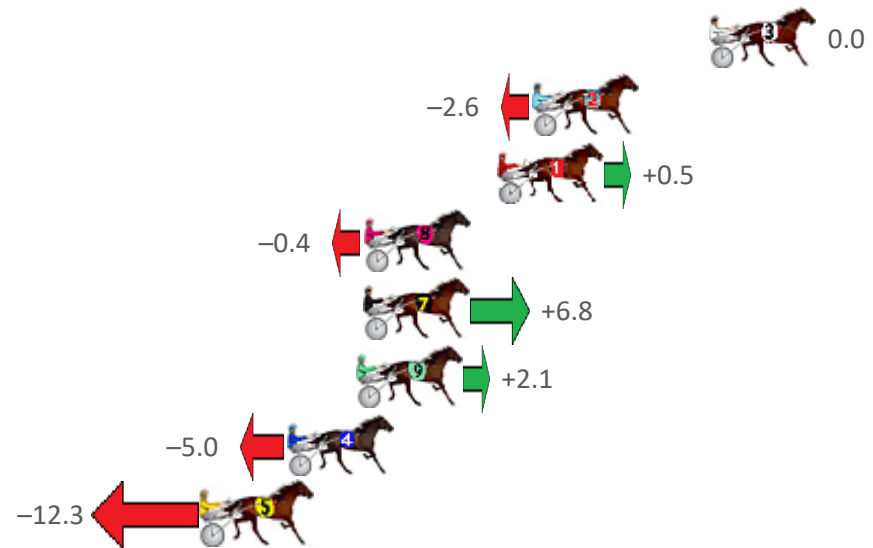

Albion Park Race 7 Distance 1660m

Friday, 22 April 2022

Gross Time: 1:59.70 MileRate: 1:56.10 LeadTime: 3.20s First Qtr: 28.50s Second Qtr: 31.40s Third Qtr: 29.00s Fourth Qtr: 27.60s

NoHorse	Plc	Margin	Time	800Time (W)	400 Time (W)
3 TIMS A TROOPER	1	0.0m	1:59.70	56.60s (0)	27.60s (0)
2 CLASS TO THE MAX	2	7.0m	2:00.21	56.79s (0)	27.83s (0)
1 JUDGE JUJON	3	8.4m	2:00.31	56.57s (0)	27.61s (0)
8 PUSHINIT UPHILL	4	13.7m	2:00.69	56.63s (0)	27.67s (0)
7 BEACH MAGIC	5	13.7m	2:00.69	56.11s (1)	27.51s (1)
9 AMAMI	6	14.0m	2:00.72	56.46s (1)	27.86s (1)
4 SOHO CASABLANCA	7	16.7m	2:00.91	56.97s (1)	28.33s (1)
5 I AM SPARTA	8	20.1m	2:01.16	57.50s (1)	28.94s (1)

Finish Position and metres gained from 800m

Sectionals
Powered
by

Home of PJ Harness Analyser

Want to know how successful PJ Harness Analyser is?
Click here for regular updates

www.pjdata.com.au admin@pjdata.com.au www.facebook.com/PJHarnessRacing

The Racing Queensland Board (trading as Racing Queensland) and provider are not responsible for the completeness or accuracy of any of the information contained herein, and makes no representations about its suitability for any purpose.