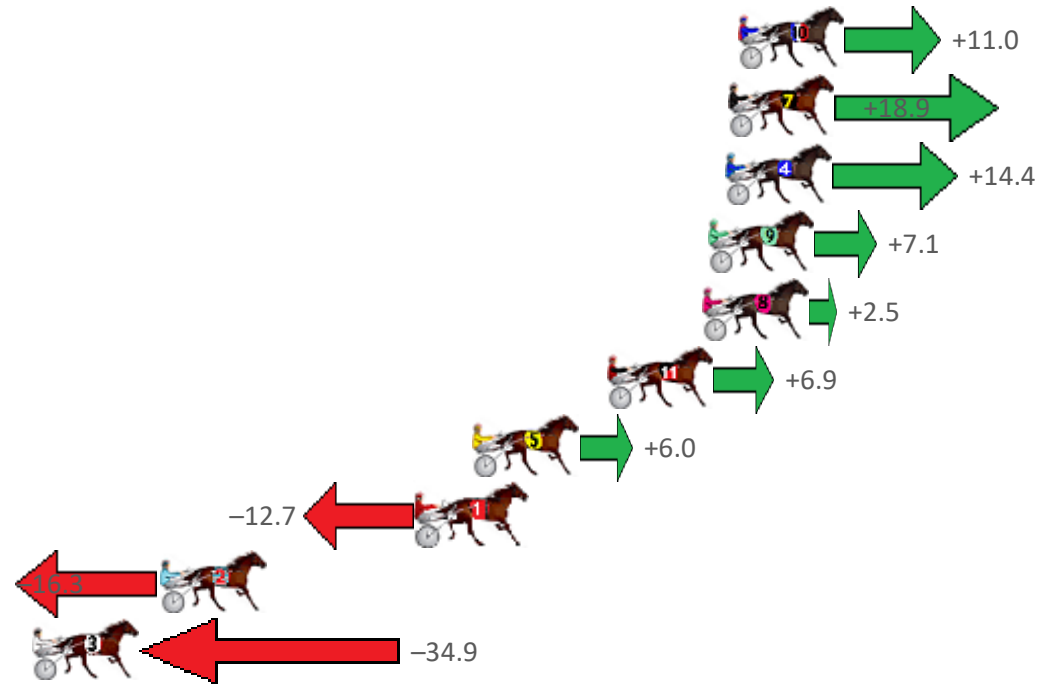

Albion Park Race 2 Distance 2138m

Friday, 22 April 2022

Gross Time: 2:39.20 MileRate: 1:59.80 LeadTime: 38.20s First Qtr: 32.00s Second Qtr: 31.00s Third Qtr: 29.20s Fourth Qtr: 28.80s

NoHorse	Plc	Margin	Time	800Time (W)	400 Time (W)
10 JILLIBY JACKPOT	1	0.0m	2:39.20	57.20s (1)	28.64s (2)
7 CONGO LINE	2	0.4m	2:39.23	56.63s (1)	28.11s (2)
4 SHADYS DELIGHT	3	0.5m	2:39.24	56.96s (1)	28.40s (2)
9 MISS MIA	4	1.2m	2:39.29	57.49s (0)	28.25s (0)
8 ALLSTAR SEA	5	1.4m	2:39.31	57.83s (0)	28.59s (0)
11 BEEF CITY BLAZE	6	5.2m	2:39.59	57.51s (0)	28.27s (1)
5 MACH TORQUE	7	10.5m	2:39.99	57.59s (0)	28.67s (0)
1 SAILALONG SINBAD	8	12.7m	2:40.16	58.96s (0)	29.76s (0)
2 CASH QUEEN	9	22.9m	2:40.93	59.25s (1)	29.89s (1)
3 DENNINGTON HEIGHTS	10	36.0m	2:41.92	60.64s (1)	31.28s (1)

Finish Position and metres gained from 800m

Sectionals
Powered
by

Home of PJ Harness Analyser

Want to know how successful PJ Harness Analyser is?
Click here for regular updates

www.pjdata.com.au admin@pjdata.com.au www.facebook.com/PJHarnessRacing

The Racing Queensland Board (trading as Racing Queensland) and provider are not responsible for the completeness or accuracy of any of the information contained herein, and makes no representations about its suitability for any purpose.