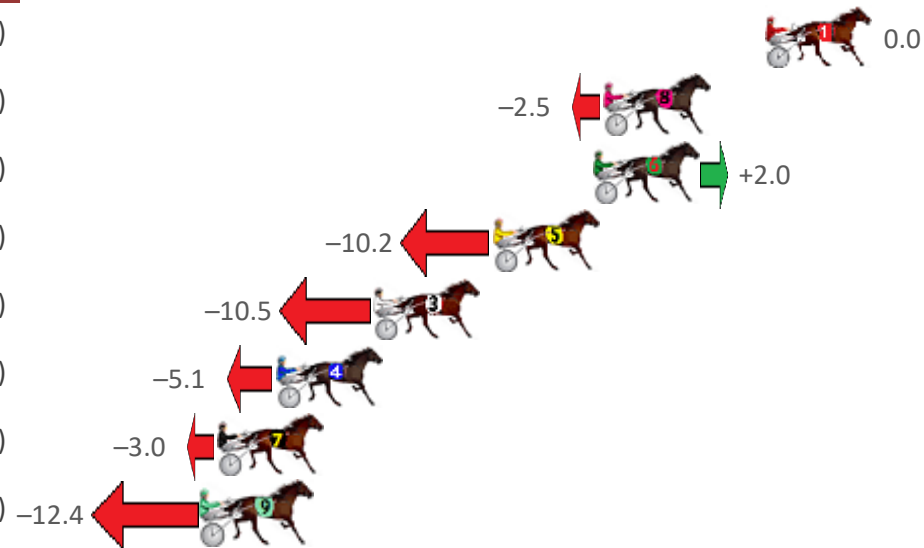

Albion Park Race 9 Distance 1660m

Friday, 22 April 2022

Gross Time: 2:03.10 MileRate: 1:59.40 LeadTime: 3.30s First Qtr: 30.30s Second Qtr: 31.30s Third Qtr: 29.30s Fourth Qtr: 28.90s

No	Horse	Plc	Margin	Time	800Time (W)	400 Time (W)
1	TEACHERS PET	1	0.0m	2:03.10	58.20s (0)	28.90s (0)
8	CIRCLE LINE	2	6.4m	2:03.59	58.41s (0)	29.07s (0)
6	SHEZALUCKYLADY	3	6.8m	2:03.62	58.08s (0)	28.82s (0)
5	GO JO JOLT	4	10.8m	2:03.92	58.98s (1)	29.60s (1)
3	FOR NO REASON	5	15.5m	2:04.28	59.02s (1)	29.64s (1)
4	JOEY LINCOLN	6	19.4m	2:04.57	58.63s (1)	29.73s (2)
7	SONNY ORLANDO	7	21.7m	2:04.75	58.49s (1)	29.59s (1)
9	LAZY BLAZE	8	22.3m	2:04.79	59.17s (1)	30.23s (2)

Finish Position and metres gained from 800m

Sectionals
Powered
by

Home of PJ Harness Analyser

Want to know how successful PJ Harness Analyser is?
Click here for regular updates

www.pjdata.com.au admin@pjdata.com.au www.facebook.com/PJHarnessRacing

The Racing Queensland Board (trading as Racing Queensland) and provider are not responsible for the completeness or accuracy of any of the information contained herein, and makes no representations about its suitability for any purpose.