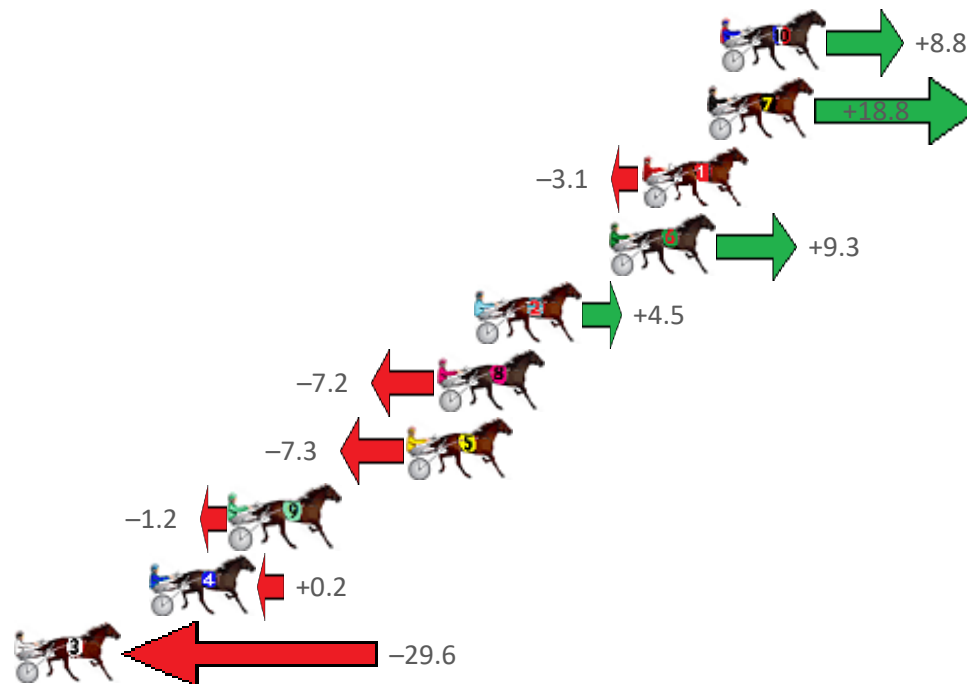

Albion Park Race 5 Distance 1660m

Friday, 22 April 2022

Gross Time: 2:00.50 MileRate: 1:56.80 LeadTime: 3.40s First Qtr: 28.50s Second Qtr: 30.30s Third Qtr: 28.30s Fourth Qtr: 30.00s

NoHorse	Plc	Margin	Time	800Time (W)	400 Time (W)
10 MONTANA EXPRESS	1	0.0m	2:00.50	57.68s (0)	29.36s (0)
7 HEADWIN	2	0.5m	2:00.54	56.98s (0)	28.80s (0)
1 CHARLEVOIX	3	3.1m	2:00.74	58.54s (0)	30.24s (0)
6 COURAGEOUS SAM	4	4.4m	2:00.85	57.69s (0)	29.43s (0)
2 SPRINGFIELD SPIRIT	5	9.7m	2:01.26	58.06s (1)	29.64s (1)
8 MOTU AMETHYST	6	11.2m	2:01.38	58.90s (0)	30.54s (0)
5 MONTEREY JACK	7	12.4m	2:01.47	58.91s (1)	30.17s (1)
9 MAYWYN TROUBADOU	8	19.4m	2:02.02	58.54s (1)	30.60s (3)
4 FIRE EYES	9	22.6m	2:02.28	58.48s (1)	30.54s (2)
3 KAY NORA SHANNON	10	39.3m	2:03.59	60.71s (1)	32.21s (2)

Finish Position and metres gained from 800m

Sectionals
Powered
by

Home of PJ Harness Analyser

Want to know how successful PJ Harness Analyser is?
Click here for regular updates

www.pjdata.com.au admin@pjdata.com.au www.facebook.com/PJHarnessRacing

The Racing Queensland Board (trading as Racing Queensland) and provider are not responsible for the completeness or accuracy of any of the information contained herein, and makes no representations about its suitability for any purpose.