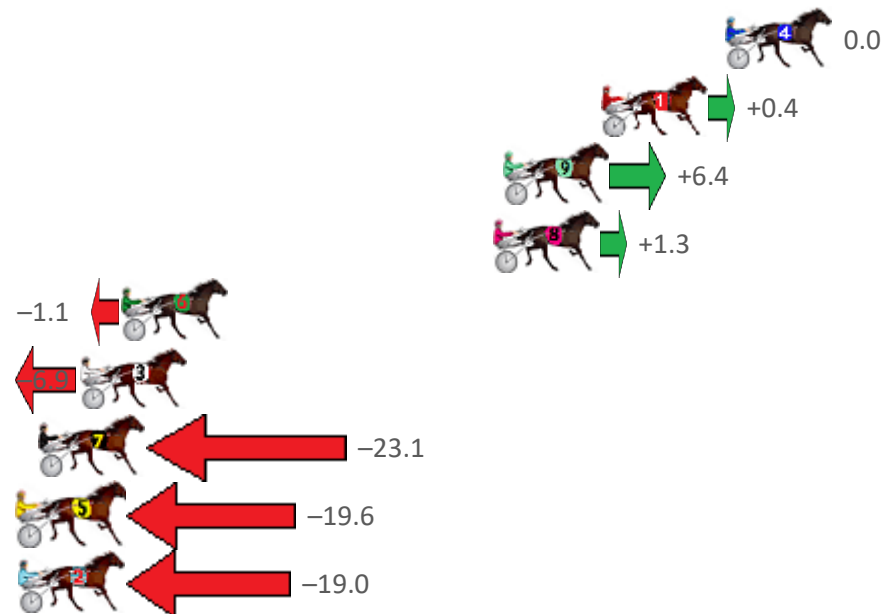

Albion Park Race 4 Distance 1660m

Friday, 22 April 2022

Gross Time: 1:57.90 MileRate: 1:54.30 LeadTime: 3.30s First Qtr: 28.40s Second Qtr: 30.60s Third Qtr: 27.50s Fourth Qtr: 28.10s

NoHorse	Plc	Margin	Time	800Time (W)	400 Time (W)
4 MUMMYS BOY	1	0.0m	1:57.90	55.60s (0)	28.10s (0)
1 JUST DESSY	2	4.9m	1:58.26	55.60s (0)	28.14s (0)
9 BE MY ROCK	3	8.8m	1:58.55	55.21s (0)	27.83s (0)
8 PRINCESS DANICA	4	9.2m	1:58.58	55.56s (0)	28.14s (0)
6 BLUE MOON RISING	5	23.9m	1:59.67	55.81s (1)	28.71s (1)
3 ONE LAST ROLL	6	25.6m	1:59.79	56.21s (1)	28.51s (2)
7 FOUR STARZZZ FORSA	7	27.2m	1:59.91	57.33s (1)	29.43s (1)
5 MISTER DIAMOND	8	28.4m	1:60.00	57.10s (1)	29.40s (2)
2 THE IRISH EAGLE	9	33.1m	2:00.34	57.08s (1)	29.34s (2)

Finish Position and metres gained from 800m

Sectionals
Powered
by

Home of PJ Harness Analyser

Want to know how successful PJ Harness Analyser is?
Click here for regular updates

www.pjdata.com.au admin@pjdata.com.au www.facebook.com/PJHarnessRacing