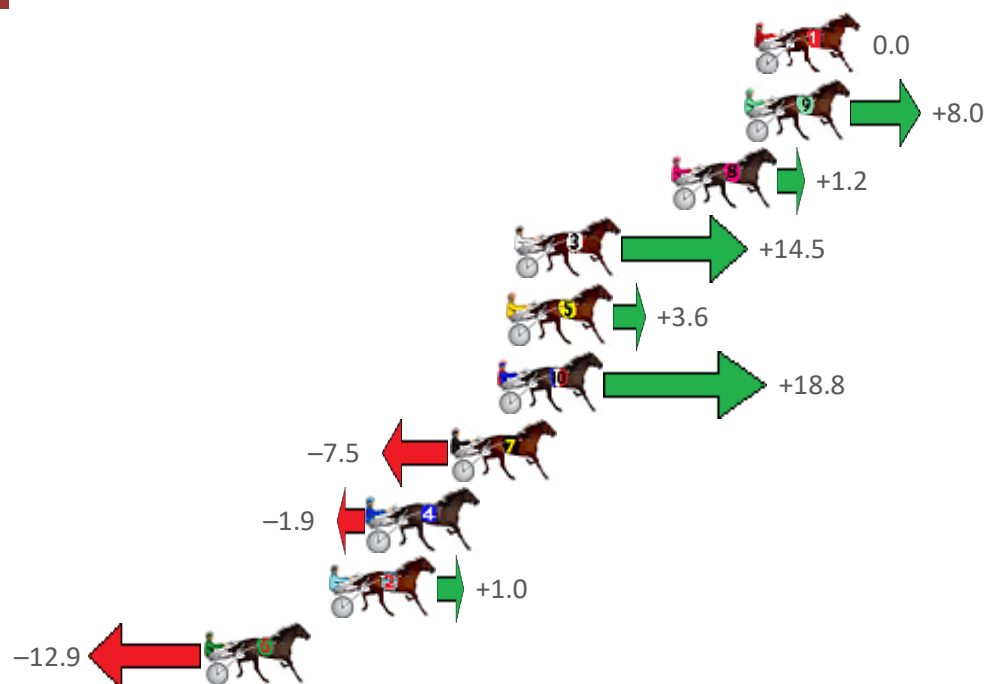

Albion Park Race 3 Distance 2138m

Friday, 22 April 2022

Gross Time: 2:37.30 MileRate: 1:58.40 LeadTime: 37.20s First Qtr: 31.50s Second Qtr: 30.60s Third Qtr: 28.90s Fourth Qtr: 29.10s

NoHorse	Plc	Margin	Time	800Time (W)	400 Time (W)
1 SHEZ ALL STYLE	1	0.0m	2:37.30	58.00s (0)	29.10s (0)
9 ARTISTIC SAINT	2	0.4m	2:37.33	57.43s (0)	28.53s (0)
8 CALVERT HOT SHOT	3	3.3m	2:37.55	57.93s (0)	29.03s (0)
3 SUPERBON	4	9.5m	2:38.03	57.01s (1)	28.71s (2)
5 TORQUE IS MY GIRL	5	9.8m	2:38.05	57.79s (0)	28.93s (0)
10 ISOLATION	6	10.2m	2:38.08	56.70s (1)	28.44s (2)
7 PEPPA BLISS	7	12.0m	2:38.22	58.60s (1)	29.74s (1)
4 ROYAL PRINCESS	8	15.3m	2:38.47	58.21s (1)	29.51s (1)
2 SWEET JASMINE	9	16.8m	2:38.58	58.00s (1)	29.58s (2)
6 WILLIEWA LIGHTNING	10	21.8m	2:38.96	59.02s (1)	30.28s (2)

Finish Position and metres gained from 800m

Sectionals
Powered
by

Home of PJ Harness Analyser

Want to know how successful PJ Harness Analyser is?
Click here for regular updates

www.pjdata.com.au admin@pjdata.com.au www.facebook.com/PJHarnessRacing

The Racing Queensland Board (trading as Racing Queensland) and provider are not responsible for the completeness or accuracy of any of the information contained herein, and makes no representations about its suitability for any purpose.