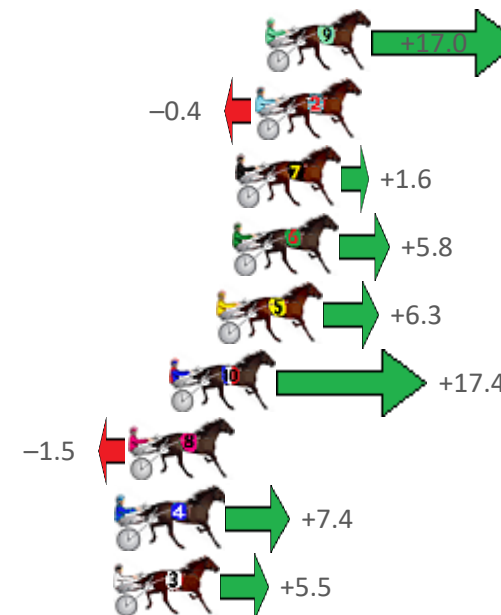

Albion Park Race 8 Distance 1660m

Friday, 22 April 2022

Gross Time: 2:04.60 MileRate: 2:00.80 LeadTime: 3.40s First Qtr: 30.50s Second Qtr: 31.70s Third Qtr: 29.30s Fourth Qtr: 29.70s

NoHorse	Plc	Margin	Time	800Time (W)	400 Time (W)
9 ALL THE FOURS	1	0.0m	2:04.60	57.76s (1)	28.70s (1)
2 FREMARKSINDI	2	0.4m	2:04.63	59.03s (0)	29.73s (0)
7 ITSMEGS	3	1.2m	2:04.69	58.89s (1)	29.71s (1)
6 DOOLITTLE DEXTER	4	1.3m	2:04.70	58.58s (1)	29.40s (1)
5 NEVAEVABEND	5	1.9m	2:04.75	58.55s (0)	29.21s (0)
10 WHERE'S TASCOTT	6	3.8m	2:04.90	57.76s (1)	28.72s (1)
8 BELLA GODIVA	7	5.4m	2:05.02	59.14s (0)	29.76s (0)
4 BLACKJEWEL	8	5.8m	2:05.05	58.49s (0)	29.15s (0)
3 THE CROM	9	6.0m	2:05.07	58.63s (1)	29.45s (1)

Finish Position and metres gained from 800m

Sectionals
Powered
by

Home of PJ Harness Analyser

Want to know how successful PJ Harness Analyser is?
Click here for regular updates

www.pjdata.com.au admin@pjdata.com.au www.facebook.com/PJHarnessRacing