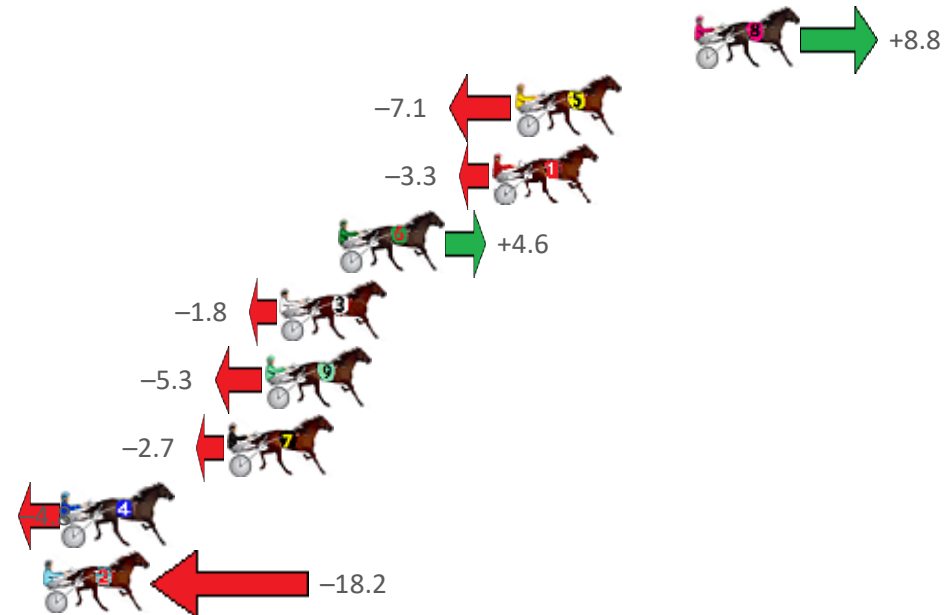

Albion Park Race 1 Distance 1660m

Friday, 22 April 2022

Gross Time: 1:58.40 MileRate: 1:54.80 LeadTime: 3.30s First Qtr: 28.80s Second Qtr: 30.50s Third Qtr: 27.50s Fourth Qtr: 28.30s

NoHorse	Plc	Margin	Time	800Time (W)	400 Time (W)
8 FLYING ART	1	0.0m	1:58.40	55.20s (0)	27.62s (0)
5 HY VOLTAGE	2	7.1m	1:58.93	56.33s (0)	28.83s (0)
1 SO KOOL MASTER	3	8.0m	1:58.99	56.07s (0)	28.49s (0)
6 JUMPING JOLT	4	14.1m	1:59.45	55.57s (0)	27.95s (0)
3 VENUS JUJON	5	16.4m	1:59.62	56.02s (0)	28.40s (0)
9 BLISSFULL LILLY	6	17.0m	1:59.66	56.26s (1)	28.60s (2)
7 ARTHUR LOWE	7	18.5m	1:59.78	56.10s (1)	28.40s (1)
4 CLOWNS TOTHE LEFT	8	25.0m	2:00.26	56.28s (1)	28.60s (1)
2 ADRENALINE RUSH	9	25.8m	2:00.32	57.20s (1)	29.46s (1)

Finish Position and metres gained from 800m

Sectionals
Powered
by

Home of PJ Harness Analyser

Want to know how successful PJ Harness Analyser is?
Click here for regular updates

www.pjdata.com.au admin@pjdata.com.au www.facebook.com/PJHarnessRacing