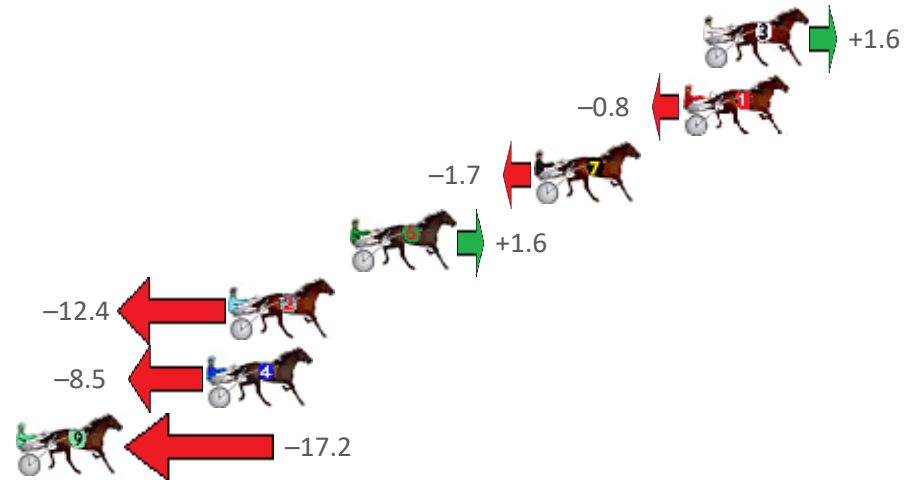

Redcliffe Race 2 Distance 1780m

Sunday, 24 April 2022

Gross Time: 2:13.70 MileRate: 2:00.90 LeadTime: 11.90s First Qtr: 31.80s Second Qtr: 31.50s Third Qtr: 29.30s Fourth Qtr: 29.20s

NoHorse	Plc	Margin	Time	800Time (W)	400 Time (W)
3 FEELGOOD EXPRESS	1	0.0m	2:13.70	58.38s (1)	28.98s (1)
1 FORTYFIVE ROCK	2	0.8m	2:13.76	58.56s (0)	29.26s (0)
7 WHATA CHALLENGE	3	6.7m	2:14.21	58.62s (0)	29.34s (0)
6 FORGIVE ME	4	14.0m	2:14.77	58.38s (1)	29.26s (1)
2 COBBLER LANE	5	18.8m	2:15.14	59.40s (1)	30.00s (1)
4 NIKALONG HENRY	6	19.7m	2:15.21	59.12s (1)	29.56s (0)
9 POPEYE RUSSELL	7	27.2m	2:15.78	59.75s (0)	30.45s (0)

Finish Position and metres gained from 800m

Sectionals
Powered
by

Home of PJ Harness Analyser

Want to know how successful PJ Harness Analyser is?
Click here for regular updates

www.pjdata.com.au admin@pjdata.com.au www.facebook.com/PJHarnessRacing

The Racing Queensland Board (trading as Racing Queensland) and provider are not responsible for the completeness or accuracy of any of the information contained herein, and makes no representations about its suitability for any purpose.