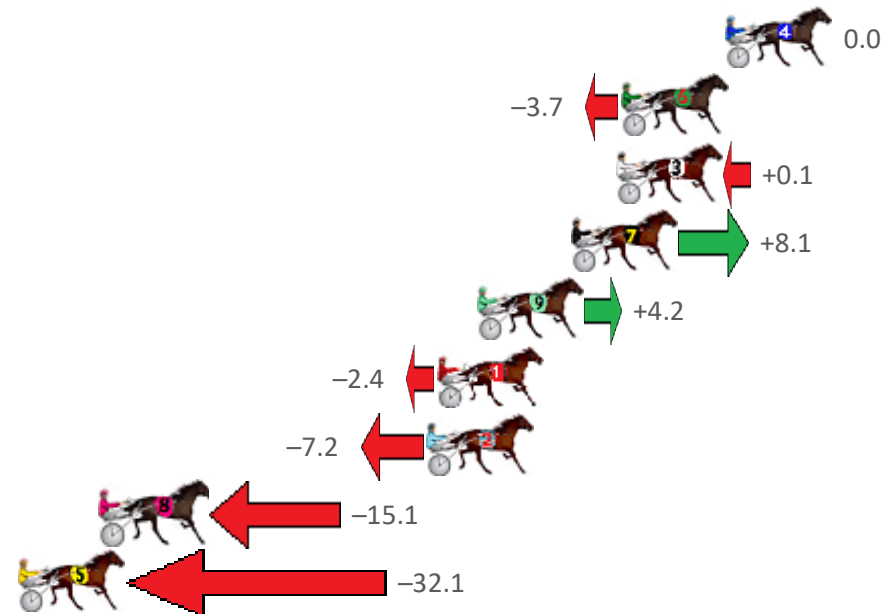

Redcliffe Race 1 Distance 1780m

Sunday, 24 April 2022

Gross Time: 2:11.60 MileRate: 1:58.90 LeadTime: 11.80s First Qtr: 31.40s Second Qtr: 31.40s Third Qtr: 28.30s Fourth Qtr: 28.70s

NoHorse	Plc	Margin	Time	800Time (W)	400 Time (W)
4 MISTER HART	1	0.0m	2:11.60	57.00s (0)	28.70s (0)
6 BRAEBEACH	2	4.1m	2:11.91	57.26s (1)	28.86s (1)
3 BANGKOK BRAVADO	3	4.3m	2:11.92	56.99s (1)	28.55s (1)
7 ROSARITO	4	6.1m	2:12.06	56.43s (0)	28.01s (0)
9 MAGGIE	5	9.8m	2:12.34	56.70s (1)	28.09s (2)
1 COPY WRITER	6	11.4m	2:12.46	57.17s (0)	28.71s (0)
2 MARIANNA BROMAC	7	11.8m	2:12.49	57.51s (0)	29.09s (0)
8 MAKE MINE JOE	8	24.7m	2:13.46	58.07s (1)	29.38s (1)
5 LETS SAVE THE DAY	9	52.1m	2:15.53	59.27s (0)	30.28s (0)

Finish Position and metres gained from 800m

Sectionals
Powered
by

Home of PJ Harness Analyser

Want to know how successful PJ Harness Analyser is?
Click here for regular updates

www.pjdata.com.au admin@pjdata.com.au www.facebook.com/PJHarnessRacing

The Racing Queensland Board (trading as Racing Queensland) and provider are not responsible for the completeness or accuracy of any of the information contained herein, and makes no representations about its suitability for any purpose.