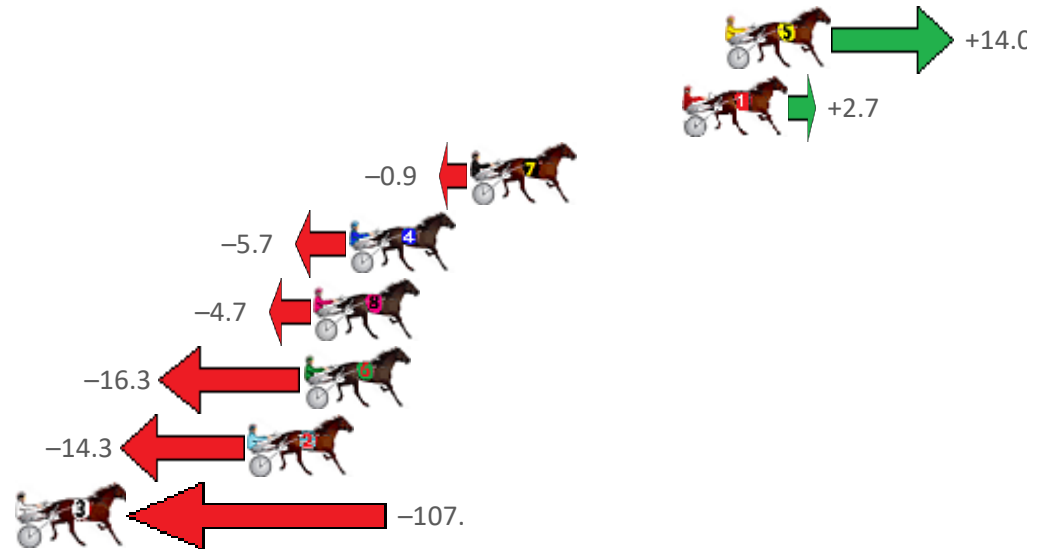

Redcliffe Race 7 Distance 2040m

Sunday, 24 April 2022

Gross Time: 2:32.80 MileRate: 2:00.50 LeadTime: 30.00s First Qtr: 30.20s Second Qtr: 30.30s Third Qtr: 30.80s Fourth Qtr: 31.50s

NoHorse	Plc	Margin	Time	800Time (W)	400 Time (W)
5 MISSINMEMATE	1	0.0m	2:32.80	61.22s (0)	30.61s (2)
1 FRANKIES TOOTH	2	1.7m	2:32.94	62.09s (0)	30.30s (2)
7 VOODOO FELLA	3	10.1m	2:33.63	62.37s (0)	31.26s (1)
4 IMA BEACH BABE	4	14.9m	2:34.03	62.74s (1)	31.99s (1)
8 AQUA CRUISER	5	16.3m	2:34.14	62.66s (2)	32.28s (2)
6 DYNAMIC BROMAC	6	16.7m	2:34.17	63.56s (1)	32.81s (0)
2 GOLDEN LACE	7	18.9m	2:34.36	63.41s (1)	32.73s (1)
3 SHE OWNS THE DAY	8	107.3m	2:41.63	70.61s (0)	38.29s (0)

Finish Position and metres gained from 800m

Sectionals
Powered
by

Home of PJ Harness Analyser

Want to know how successful PJ Harness Analyser is?
Click here for regular updates

www.pjdata.com.au admin@pjdata.com.au www.facebook.com/PJHarnessRacing

The Racing Queensland Board (trading as Racing Queensland) and provider are not responsible for the completeness or accuracy of any of the information contained herein, and makes no representations about its suitability for any purpose.