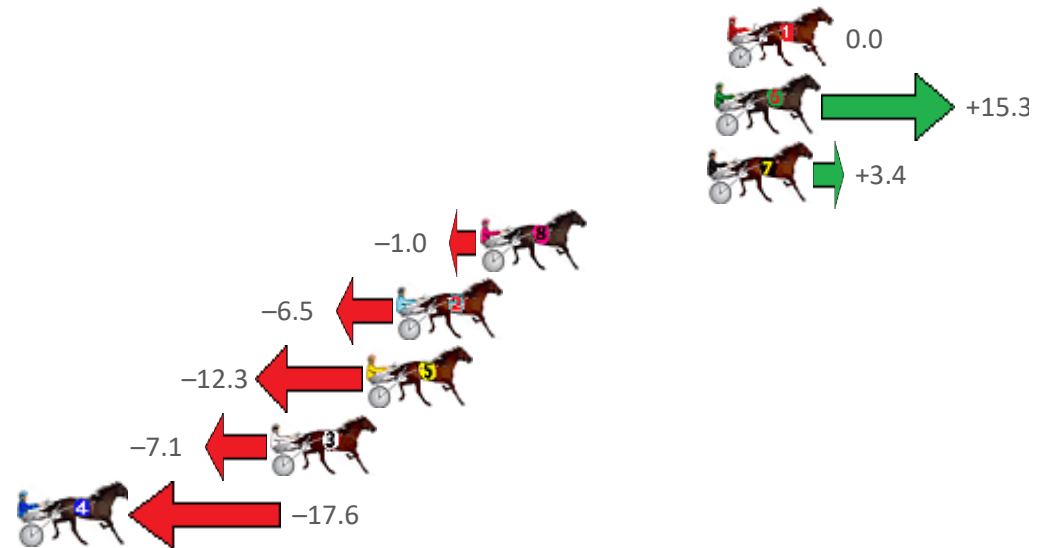

Redcliffe Race 6 Distance 1780m

Sunday, 24 April 2022

Gross Time: 2:17.50 MileRate: 2:04.30 LeadTime: 11.90s First Qtr: 32.40s Second Qtr: 33.40s Third Qtr: 30.00s Fourth Qtr: 29.80s

NoHorse	Plc	Margin	Time	800Time (W)	400 Time (W)
1 LORD DENZEL	1	0.0m	2:17.50	59.80s (0)	29.80s (0)
6 GETALOADATHISBRO	2	0.5m	2:17.54	58.66s (1)	29.05s (2)
7 PRIVATE JUJON	3	0.8m	2:17.56	59.55s (0)	29.53s (0)
8 BEEF CITY STARZZZ	4	9.8m	2:18.27	59.87s (0)	29.87s (0)
2 MYGEORGIE	5	13.1m	2:18.52	60.28s (1)	30.25s (1)
5 NAUGHTYINHEAVEN	6	14.3m	2:18.62	60.71s (1)	30.67s (1)
3 THREE MACHS	7	18.1m	2:18.91	60.33s (1)	30.67s (2)
4 BETTERTHAN TORQUE	8	30.4m	2:19.87	61.11s (0)	31.15s (1)

Finish Position and metres gained from 800m

Sectionals
Powered
by

Home of PJ Harness Analyser

Want to know how successful PJ Harness Analyser is?
Click here for regular updates

www.pjdata.com.au admin@pjdata.com.au www.facebook.com/PJHarnessRacing

The Racing Queensland Board (trading as Racing Queensland) and provider are not responsible for the completeness or accuracy of any of the information contained herein, and makes no representations about its suitability for any purpose.