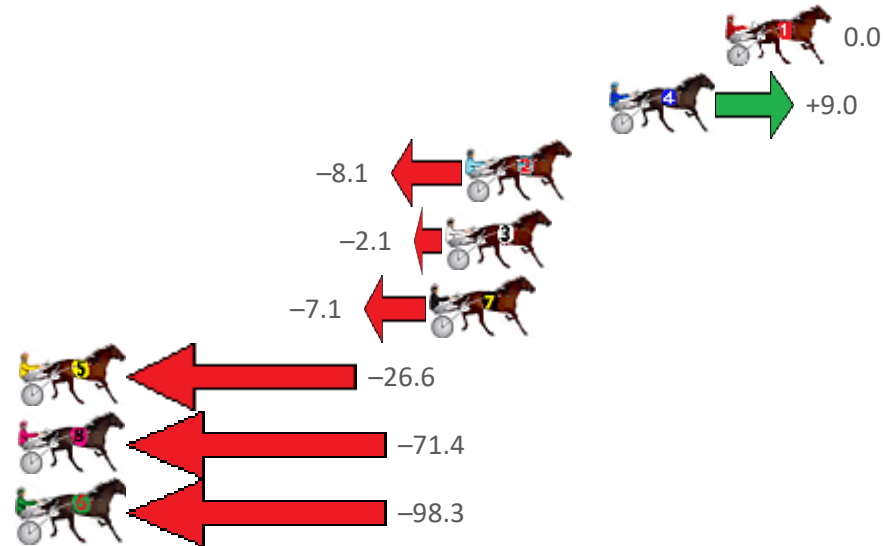

Redcliffe Race 4 Distance 1780m

Sunday, 24 April 2022

Gross Time: 2:10.90 MileRate: 1:58.30 LeadTime: 11.80s First Qtr: 30.60s Second Qtr: 30.00s Third Qtr: 29.20s Fourth Qtr: 29.30s

NoHorse	Plc	Margin	Time	800Time (W)	400 Time (W)
1 CHUMP CHOP	1	0.0m	2:10.90	58.50s (0)	29.30s (0)
4 MOONLIGHT BUTCHER	2	4.6m	2:11.25	57.85s (1)	28.96s (1)
2 ABERCROMBIE TAB	3	10.3m	2:11.69	59.09s (1)	29.69s (1)
3 LARA BAY	4	11.1m	2:11.75	58.65s (0)	29.39s (0)
7 UNDERTHEKILT	5	11.7m	2:11.80	59.02s (0)	29.79s (0)
5 AUNTY KAREN	6	45.6m	2:14.40	60.43s (0)	31.25s (1)
8 WESTERN SHOWGIRL	7	80.6m	2:17.09	63.69s (1)	33.57s (0)
6 JAY DEE BE ROLLIN	8	125.7m	2:20.56	65.65s (0)	35.11s (0)

Finish Position and metres gained from 800m

Sectionals
Powered
by

Home of PJ Harness Analyser

Want to know how successful PJ Harness Analyser is?
Click here for regular updates

www.pjdata.com.au admin@pjdata.com.au www.facebook.com/PJHarnessRacing