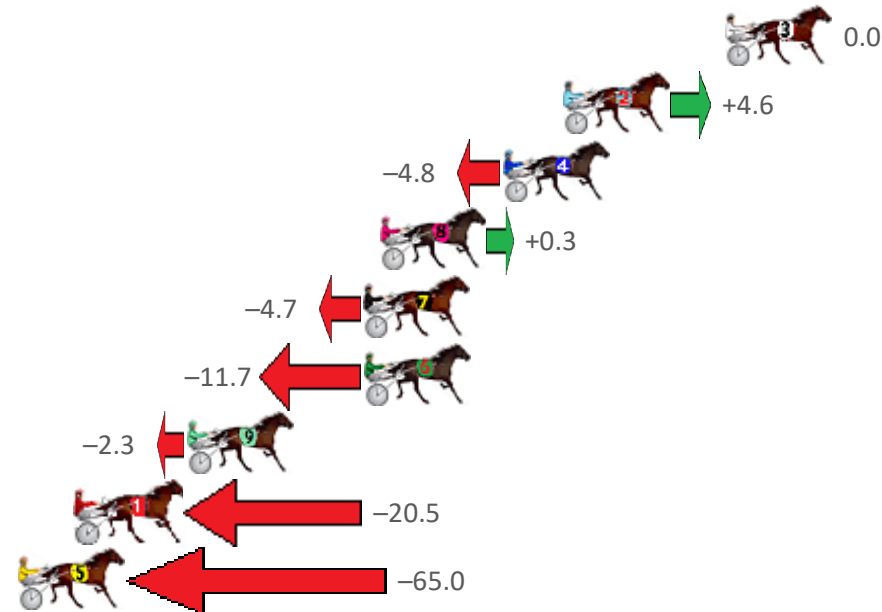

Redcliffe Race 3 Distance 1780m

Sunday, 24 April 2022

Gross Time: 2:14.30 MileRate: 2:01.40 LeadTime: 11.70s First Qtr: 32.70s Second Qtr: 32.00s Third Qtr: 28.60s Fourth Qtr: 29.30s

No	Horse	Plc	Margin	Time	800Time (W)	400 Time (W)
3	SHARP SHOOTER	1	0.0m	2:14.30	57.90s (0)	29.30s (0)
2	EAGLES RESPONSE	2	6.4m	2:14.79	57.57s (1)	28.95s (2)
4	PAGO PAGO	3	8.8m	2:14.98	58.25s (1)	29.40s (1)
8	HIT THE TRACK	4	13.7m	2:15.35	57.88s (0)	29.16s (1)
7	BUKTHSYSTEM	5	14.3m	2:15.40	58.24s (0)	29.21s (0)
6	MAJOR SLIP UP	6	14.3m	2:15.40	58.74s (2)	30.15s (1)
9	HURRIKANE KING	7	21.3m	2:15.94	58.07s (0)	29.32s (0)
1	SCOTT TOM	8	25.7m	2:16.27	59.38s (0)	30.36s (0)
5	GOTTA BEAUTY	9	84.6m	2:20.80	62.58s (1)	33.86s (1)

Finish Position and metres gained from 800m

Sectionals
Powered
by

Home of PJ Harness Analyser

Want to know how successful PJ Harness Analyser is?
Click here for regular updates

www.pjdata.com.au admin@pjdata.com.au www.facebook.com/PJHarnessRacing

The Racing Queensland Board (trading as Racing Queensland) and provider are not responsible for the completeness or accuracy of any of the information contained herein, and makes no representations about its suitability for any purpose.