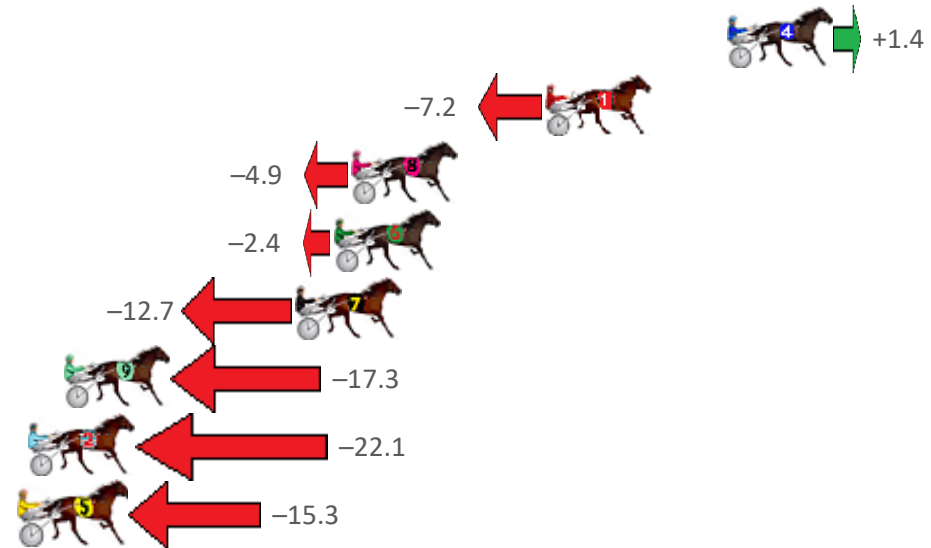

Redcliffe Race 8 Distance 1780m

Sunday, 24 April 2022

Gross Time: 2:15.40 MileRate: 2:02.40 LeadTime: 11.80s First Qtr: 31.70s Second Qtr: 32.30s Third Qtr: 29.70s Fourth Qtr: 29.90s

NoHorse	Plc	Margin	Time	800Time (W)	400 Time (W)
4 RISKY BUZINESS	1	0.0m	2:15.40	59.50s (1)	29.87s (1)
1 LITTLEDEE	2	7.2m	2:15.96	60.13s (0)	30.44s (0)
8 LIVING FREE	3	14.9m	2:16.57	59.96s (1)	30.22s (2)
6 JET FORCE	4	15.6m	2:16.62	59.78s (0)	29.89s (1)
7 TULHURST LOVER	5	17.1m	2:16.74	60.54s (0)	30.73s (0)
9 WAVEDANCER	6	26.3m	2:17.46	60.88s (0)	31.01s (0)
2 ELLE JAY	7	27.7m	2:17.57	61.24s (1)	31.39s (1)
5 IM ISABELLA	8	30.1m	2:17.76	60.73s (1)	30.95s (2)

Finish Position and metres gained from 800m

Sectionals
Powered
by

Home of PJ Harness Analyser

Want to know how successful PJ Harness Analyser is?
Click here for regular updates

www.pjdata.com.au admin@pjdata.com.au www.facebook.com/PJHarnessRacing