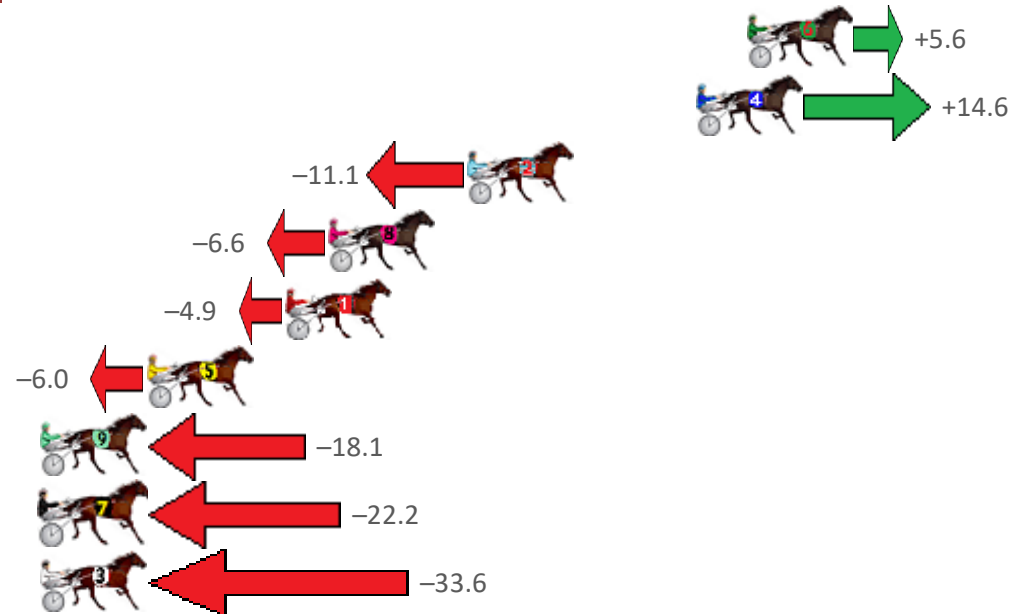

Redcliffe Race 5 Distance 1780m

Sunday, 24 April 2022

Gross Time: 2:11.90 MileRate: 1:59.30 LeadTime: 11.70s First Qtr: 30.00s Second Qtr: 31.00s Third Qtr: 29.30s Fourth Qtr: 29.90s

NoHorse	Plc	Margin	Time	800Time (W)	400 Time (W)
6 ROCKNHOLME	1	0.0m	2:11.90	58.79s (1)	29.66s (1)
4 HOLDINGNO CURRENCY	2	2.0m	2:12.06	58.13s (1)	28.96s (3)
2 GOSLING IN FLIGHT	3	11.1m	2:12.77	60.02s (0)	30.73s (0)
8 CHANCELESS CENTURY	4	16.6m	2:13.20	59.69s (1)	30.45s (1)
1 LETSPLAYUNI	5	18.3m	2:13.33	59.56s (0)	30.15s (0)
5 ELEVATE	6	23.8m	2:13.76	59.64s (0)	30.33s (1)
9 TORO DELAGO	7	29.5m	2:14.21	60.53s (2)	31.26s (2)
7 MY ULTIMATE LOUIE	8	31.0m	2:14.33	60.83s (0)	31.40s (0)
3 LUXURY LAD	9	38.0m	2:14.88	61.67s (0)	32.26s (0)

Finish Position and metres gained from 800m

Sectionals
Powered
by

Home of PJ Harness Analyser

Want to know how successful PJ Harness Analyser is?
Click here for regular updates

www.pjdata.com.au admin@pjdata.com.au www.facebook.com/PJHarnessRacing