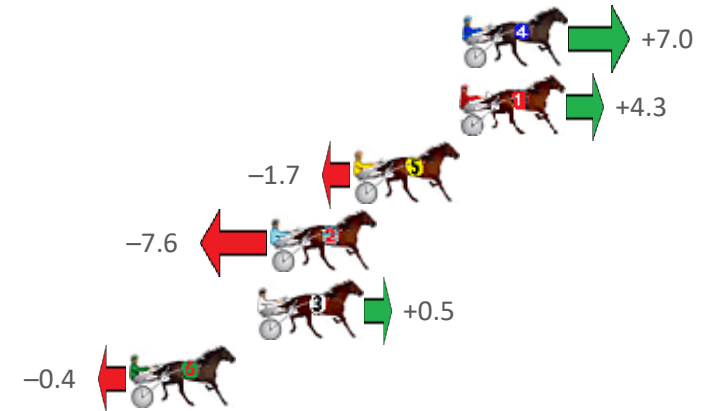

Redcliffe Race 9 Distance 2040m

Sunday, 24 April 2022

Gross Time: 2:31.50 MileRate: 1:59.50 LeadTime: 30.70s First Qtr: 31.60s Second Qtr: 30.10s Third Qtr: 29.30s Fourth Qtr: 29.80s

NoHorse	Plc	Margin	Time	800Time (W)	400 Time (W)
4 JUST ROKIN	1	0.0m	2:31.50	58.59s (1)	29.40s (1)
1 LETTERKENNY BOY	2	0.1m	2:31.51	58.78s (0)	29.48s (0)
5 SQUIRE	3	4.3m	2:31.84	59.22s (1)	30.04s (1)
2 KINGOFTHESTARS	4	7.6m	2:32.09	59.66s (0)	30.36s (0)
3 COREY WILLIAM	5	8.1m	2:32.13	59.06s (0)	29.75s (0)
6 GLENEAGLE WARRIOR	6	13.2m	2:32.53	59.13s (1)	30.04s (1)

Finish Position and metres gained from 800m

Sectionals
Powered
by

Home of PJ Harness Analyser

Want to know how successful PJ Harness Analyser is?
Click here for regular updates

www.pjdata.com.au admin@pjdata.com.au www.facebook.com/PJHarnessRacing

The Racing Queensland Board (trading as Racing Queensland) and provider are not responsible for the completeness or accuracy of any of the information contained herein, and makes no representations about its suitability for any purpose.