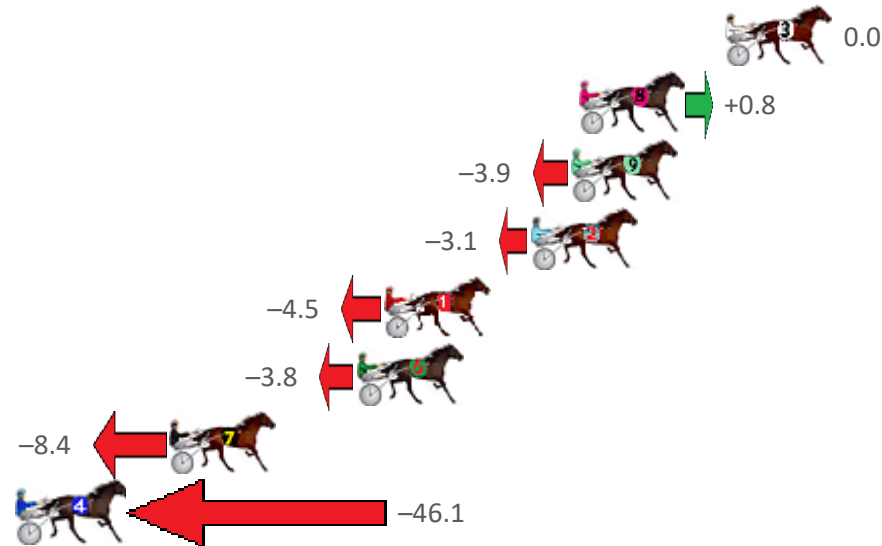

Redcliffe Race 8 Distance 1780m

Thursday, 28 April 2022

Gross Time: 2:12.90 MileRate: 2:00.20 LeadTime: 11.10s First Qtr: 31.70s Second Qtr: 32.60s Third Qtr: 29.40s Fourth Qtr: 28.10s

NoHorse	Plc	Margin	Time	800Time (W)	400 Time (W)
3 ZARAS A TREASURE	1	0.0m	2:12.90	57.50s (0)	28.10s (0)
8 AWHOLELOTOFPRETTY	2	5.8m	2:13.33	57.44s (1)	28.06s (1)
9 SUZUKEE	3	6.1m	2:13.35	57.78s (1)	28.40s (1)
2 SHADYS CULLECT	4	7.7m	2:13.47	57.72s (0)	28.25s (0)
1 PRINCESS CHILLA	5	13.5m	2:13.90	57.82s (0)	28.27s (0)
6 PRECIOUS CULLEN	6	14.6m	2:13.98	57.77s (1)	28.38s (1)
7 MERGE RIGHT	7	22.0m	2:14.52	58.10s (0)	28.53s (0)
4 BEE GEES BEST	8	67.1m	2:17.86	60.79s (0)	30.69s (0)

Finish Position and metres gained from 800m

Sectionals
Powered
by

Home of PJ Harness Analyser

Want to know how successful PJ Harness Analyser is?
Click here for regular updates

www.pjdata.com.au admin@pjdata.com.au www.facebook.com/PJHarnessRacing

The Racing Queensland Board (trading as Racing Queensland) and provider are not responsible for the completeness or accuracy of any of the information contained herein, and makes no representations about its suitability for any purpose.