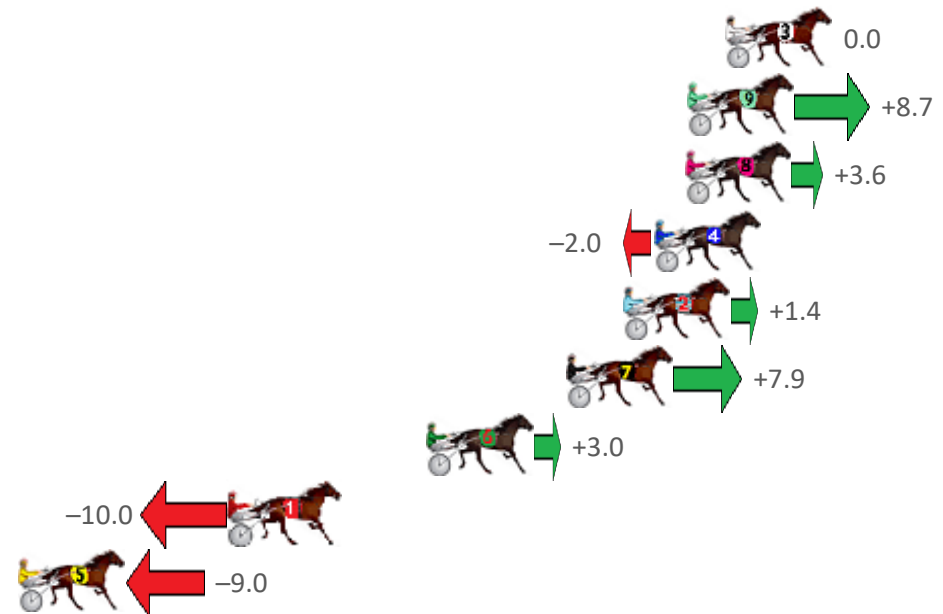

Redcliffe Race 7 Distance 1780m

Thursday, 28 April 2022

Gross Time: 2:13.40 MileRate: 2:00.60 LeadTime: 11.40s First Qtr: 31.30s Second Qtr: 31.80s Third Qtr: 29.80s Fourth Qtr: 29.10s

NoHorse	Plc	Margin	Time	800Time (W)	400 Time (W)
3 MY ULTIMATE VICTOR	1	0.0m	2:13.40	58.90s (0)	29.10s (0)
9 CANDYKANE	2	1.5m	2:13.51	58.26s (1)	28.47s (2)
8 BAILEYS WITH LEGS	3	1.6m	2:13.52	58.64s (1)	28.83s (1)
4 EXPLANATION NOTED	4	2.8m	2:13.61	59.05s (1)	29.22s (1)
2 DOOLITTLE DEXTER	5	4.0m	2:13.71	58.80s (0)	29.01s (0)
7 FEELIN FLIRTY	6	6.3m	2:13.88	58.32s (0)	28.53s (0)
6 COCONUT CUTIE	7	11.8m	2:14.30	58.68s (1)	28.98s (1)
1 ESSENTIAL THREE	8	19.6m	2:14.90	59.63s (0)	29.78s (0)
5 CONNIES SPIRIT	9	28.4m	2:15.57	59.56s (1)	30.19s (3)

Finish Position and metres gained from 800m

Sectionals
Powered
by

Home of PJ Harness Analyser

Want to know how successful PJ Harness Analyser is?
Click here for regular updates

www.pjdata.com.au admin@pjdata.com.au www.facebook.com/PJHarnessRacing