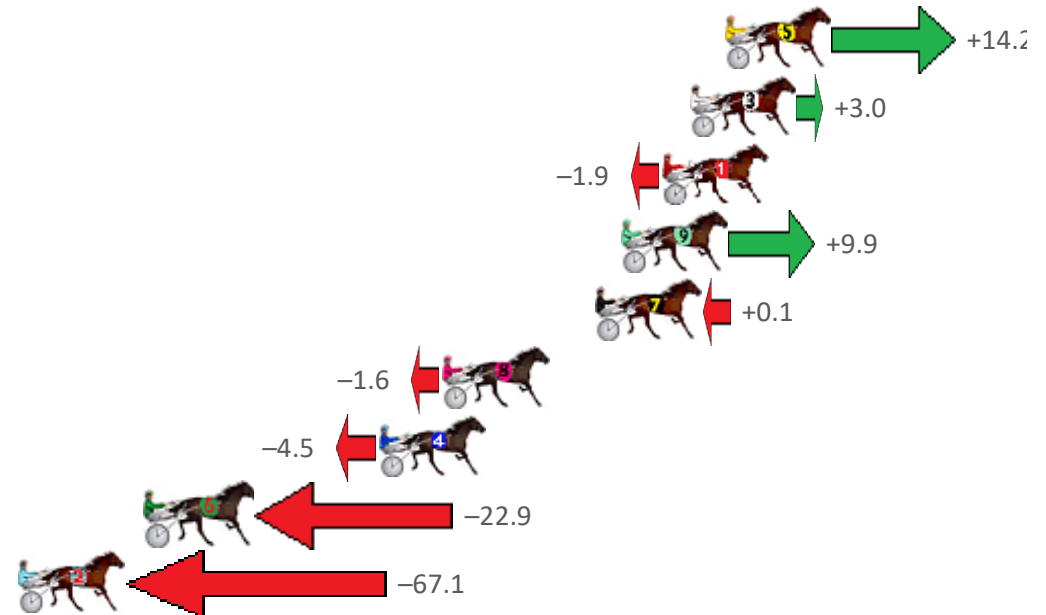

Redcliffe Race 9 Distance 2040m

Thursday, 28 April 2022

Gross Time: 2:30.40 MileRate: 1:58.60 LeadTime: 31.00s First Qtr: 30.10s Second Qtr: 30.30s Third Qtr: 29.50s Fourth Qtr: 29.50s

NoHorse	Plc	Margin	Time	800Time (W)	400 Time (W)
5 BRIAN CHRISTOPHER	1	0.0m	2:30.40	57.96s (1)	28.99s (2)
3 ALTANA BLUE	2	1.4m	2:30.51	58.78s (1)	29.43s (2)
1 OYSTER STRIDE	3	2.5m	2:30.59	59.14s (0)	29.68s (0)
9 HEY MISTER TAYLOR	4	4.1m	2:30.72	58.27s (0)	28.83s (0)
7 GET READY TO ROCK	5	5.1m	2:30.79	58.99s (0)	29.55s (0)
8 FIRE AND ICE	6	11.2m	2:31.27	59.12s (0)	29.68s (0)
4 TRACER BULLET	7	13.7m	2:31.46	59.33s (1)	29.95s (1)
6 DOLLARBILL	8	22.9m	2:32.17	60.68s (1)	31.09s (1)
2 ETERNAL GOLD	9	177.1m	2:44.10	63.92s (0)	32.22s (0)

Finish Position and metres gained from 800m

Sectionals
Powered
by

Home of PJ Harness Analyser

Want to know how successful PJ Harness Analyser is?
Click here for regular updates

www.pjdata.com.au admin@pjdata.com.au www.facebook.com/PJHarnessRacing