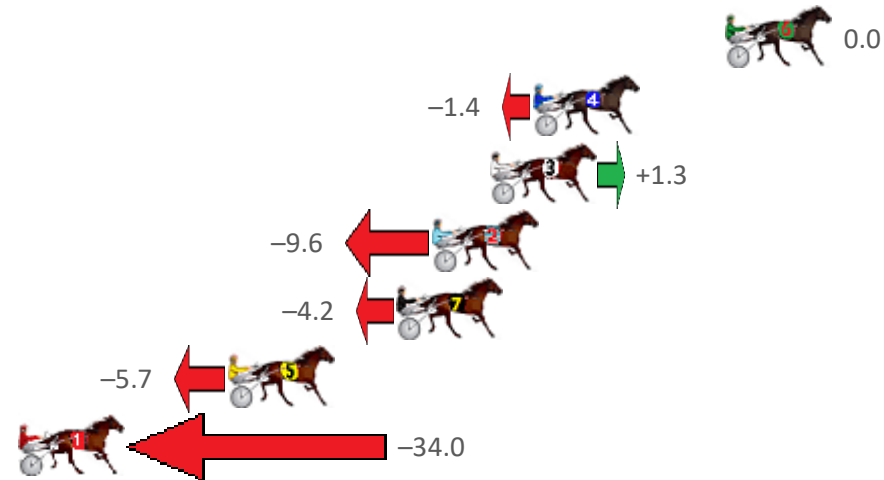

Redcliffe Race 3 Distance 1780m

Thursday, 28 April 2022

Gross Time: 2:09.00 MileRate: 1:56.60 LeadTime: 11.30s First Qtr: 31.30s Second Qtr: 29.20s Third Qtr: 28.80s Fourth Qtr: 28.40s

NoHorse	Plc	Margin	Time	800Time (W)	400 Time (W)
6 SPEAK WITH SAM	1	0.0m	2:09.00	57.20s (0)	28.40s (0)
4 LIFES BLACK	2	7.6m	2:09.57	57.30s (1)	28.26s (2)
3 OHOKA JIMMY	3	9.3m	2:09.69	57.11s (1)	28.04s (1)
2 MISTY CREEK	4	11.6m	2:09.87	57.88s (1)	28.77s (1)
7 BLUE MOON RISING	5	13.0m	2:09.97	57.50s (0)	28.50s (0)
5 STOMPPEM	6	19.7m	2:10.47	57.61s (0)	28.53s (0)
1 SAGANO	7	38.6m	2:11.88	59.62s (0)	30.62s (0)

Finish Position and metres gained from 800m

Sectionals
Powered
by

Home of PJ Harness Analyser

Want to know how successful PJ Harness Analyser is?
Click here for regular updates

www.pjdata.com.au admin@pjdata.com.au www.facebook.com/PJHarnessRacing