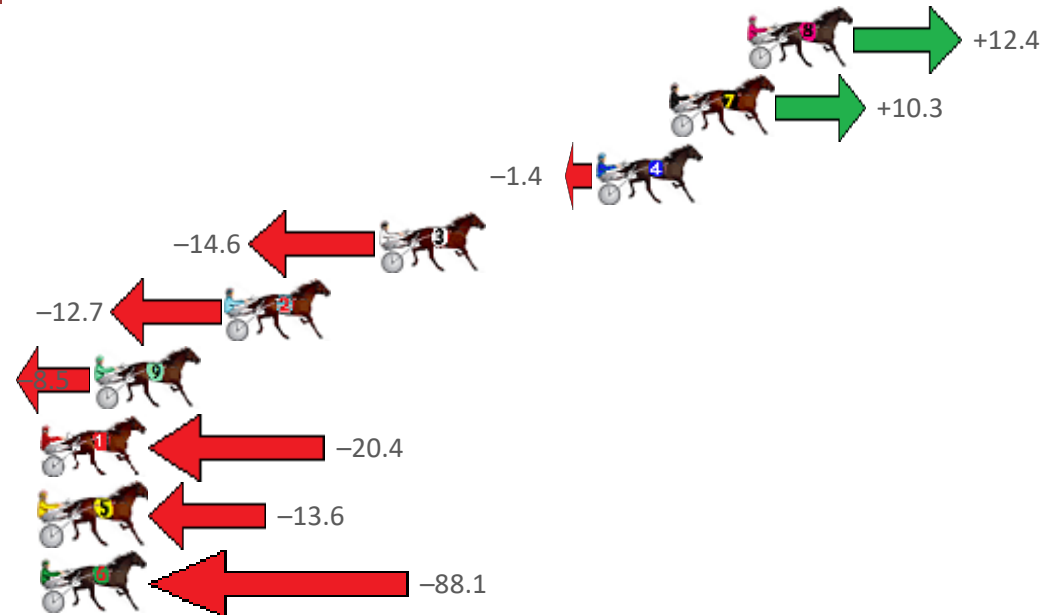

Redcliffe Race 4 Distance 1780m

Thursday, 28 April 2022

Gross Time: 2:12.00 MileRate: 1:59.30 LeadTime: 11.10s First Qtr: 30.00s Second Qtr: 30.40s Third Qtr: 30.10s Fourth Qtr: 30.40s

NoHorse	Plc	Margin	Time	800Time (W)	400 Time (W)
8 YARRAMAN ROCKY	1	0.0m	2:12.00	59.57s (1)	30.38s (1)
7 IM A CLASSY GIRL	2	3.1m	2:12.25	59.73s (0)	29.58s (0)
4 SARIE MARAIS	3	6.0m	2:12.48	60.61s (0)	30.49s (0)
3 EAGLES RESPONSE	4	14.6m	2:13.16	61.60s (0)	31.50s (0)
2 PENELOPE BROMAC	5	20.7m	2:13.65	61.46s (1)	30.65s (2)
9 TUESDAYS ROCK	6	25.9m	2:14.06	61.14s (1)	30.65s (2)
1 KING OF KAOS	7	29.2m	2:14.32	62.03s (0)	31.91s (0)
5 DOOLITTLE DAYS	8	33.4m	2:14.66	61.52s (0)	31.22s (0)
6 SHESHERZ	9	91.3m	2:19.27	67.13s (1)	35.79s (1)

Finish Position and metres gained from 800m

Sectionals
Powered
by

Home of PJ Harness Analyser

Want to know how successful PJ Harness Analyser is?
Click here for regular updates

www.pjdata.com.au admin@pjdata.com.au www.facebook.com/PJHarnessRacing

The Racing Queensland Board (trading as Racing Queensland) and provider are not responsible for the completeness or accuracy of any of the information contained herein, and makes no representations about its suitability for any purpose.