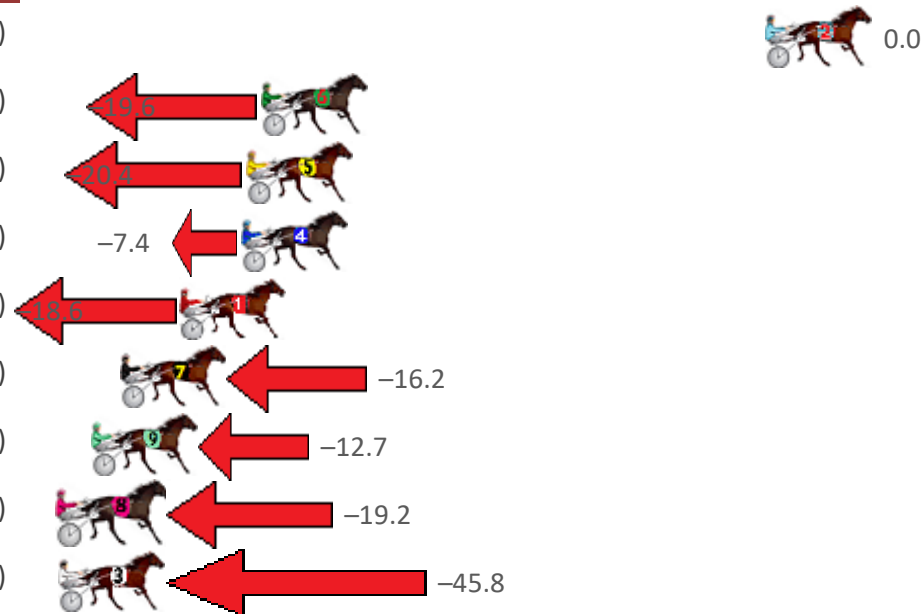

Redcliffe Race 5 Distance 1780m

Thursday, 28 April 2022

Gross Time: 2:10.50 MileRate: 1:58.00 LeadTime: 11.40s First Qtr: 29.60s Second Qtr: 29.80s Third Qtr: 29.40s Fourth Qtr: 30.30s

NoHorse	Plc	Margin	Time	800Time (W)	400 Time (W)
2 REMEMBER EVE	1	0.0m	2:10.50	59.70s (0)	30.30s (0)
6 JOHNROD	2	20.0m	2:12.09	61.15s (2)	31.34s (2)
5 DARBY BRIGHTS	3	20.6m	2:12.13	61.21s (1)	31.28s (1)
4 AURORA ROSE	4	20.8m	2:12.15	60.25s (0)	30.56s (0)
1 VALKYRIE HANOVER	5	23.2m	2:12.34	61.08s (0)	31.43s (0)
7 LA BELLE CHEVAL	6	25.6m	2:12.53	60.90s (0)	31.25s (0)
9 ROCCO VARIETY	7	26.7m	2:12.62	60.64s (1)	31.02s (2)
8 MANY DELIGHTS	8	28.8m	2:12.78	61.12s (1)	31.51s (2)
3 DEVELSTIX	9	51.0m	2:14.55	63.10s (1)	32.97s (1)

Finish Position and metres gained from 800m

Sectionals
Powered
by

Home of PJ Harness Analyser

Want to know how successful PJ Harness Analyser is?
Click here for regular updates

www.pjdata.com.au admin@pjdata.com.au www.facebook.com/PJHarnessRacing

The Racing Queensland Board (trading as Racing Queensland) and provider are not responsible for the completeness or accuracy of any of the information contained herein, and makes no representations about its suitability for any purpose.