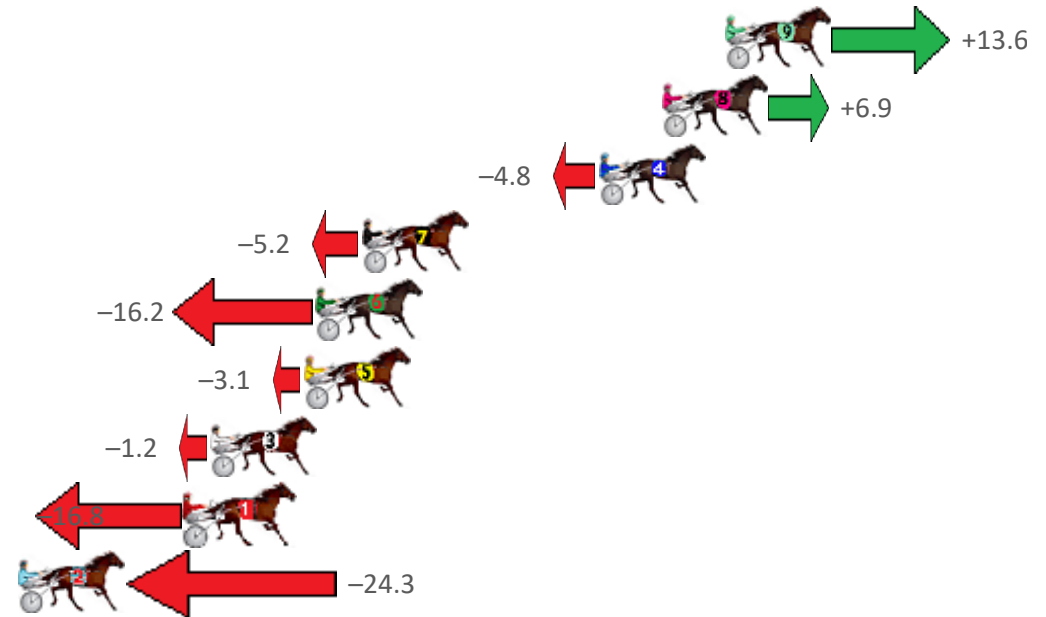

Redcliffe Race 6 Distance 1780m

Thursday, 28 April 2022

Gross Time: 2:10.30 MileRate: 1:57.80 LeadTime: 11.00s First Qtr: 30.00s Second Qtr: 29.60s Third Qtr: 29.40s Fourth Qtr: 30.30s

NoHorse	Plc	Margin	Time	800Time (W)	400 Time (W)
9 ROCKNROLL DA GAMA	1	0.0m	2:10.30	58.69s (1)	29.70s (2)
8 DIEGO DELGADO	2	2.5m	2:10.50	59.19s (1)	30.26s (2)
4 ILLAWONG DREAMTIM	3	5.0m	2:10.70	60.06s (0)	30.68s (0)
7 PURPLE SHADES	4	14.4m	2:11.44	60.09s (0)	30.65s (0)
6 MI FURIOSO TORO	5	16.2m	2:11.59	60.90s (1)	31.41s (1)
5 GROOVY MISS ANNIE	6	16.7m	2:11.62	59.93s (0)	30.44s (0)
3 JAYDES TERROR	7	20.4m	2:11.92	59.79s (1)	30.33s (0)
1 MY SECRET BEACH	8	21.4m	2:12.00	60.95s (0)	31.51s (0)
2 FEEL THE THRILL	9	28.9m	2:12.59	61.50s (1)	31.78s (1)

Finish Position and metres gained from 800m

Sectionals
Powered
by

Home of PJ Harness Analyser

Want to know how successful PJ Harness Analyser is?
Click here for regular updates

www.pjdata.com.au admin@pjdata.com.au www.facebook.com/PJHarnessRacing