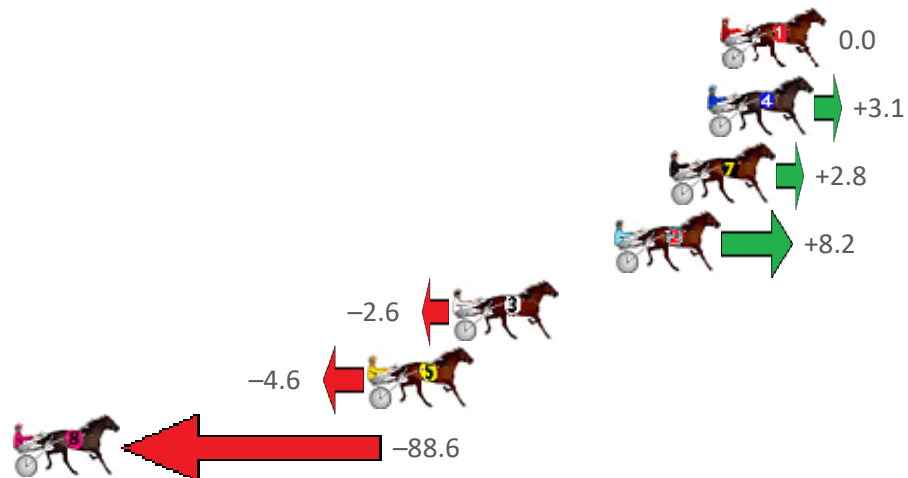

Redcliffe Race 1 Distance 1780m

Thursday, 28 April 2022

Gross Time: 2:13.30 MileRate: 2:00.50 LeadTime: 11.80s First Qtr: 31.90s Second Qtr: 30.80s Third Qtr: 29.50s Fourth Qtr: 29.30s

NoHorse	Plc	Margin	Time	800Time (W)	400 Time (W)
1 CERTAINLYCALLITIN	1	0.0m	2:13.30	58.80s (0)	29.30s (0)
4 AUNTY KAREN	2	0.5m	2:13.34	58.57s (1)	29.06s (1)
7 EMMALEEN	3	2.0m	2:13.45	58.60s (0)	29.05s (0)
2 REGAZZO DI TILLY	4	4.2m	2:13.62	58.20s (1)	28.62s (1)
3 HEZA GALVINATOR	5	10.6m	2:14.11	58.99s (1)	29.42s (1)
5 SNACK TIME ROCKS	6	14.0m	2:14.38	59.14s (0)	29.55s (0)
8 ESSO KAY ESS	7	106.4m	2:21.48	65.28s (1)	34.86s (1)

Finish Position and metres gained from 800m

Sectionals
Powered
by

Home of PJ Harness Analyser

Want to know how successful PJ Harness Analyser is?
Click here for regular updates

www.pjdata.com.au admin@pjdata.com.au www.facebook.com/PJHarnessRacing

The Racing Queensland Board (trading as Racing Queensland) and provider are not responsible for the completeness or accuracy of any of the information contained herein, and makes no representations about its suitability for any purpose.