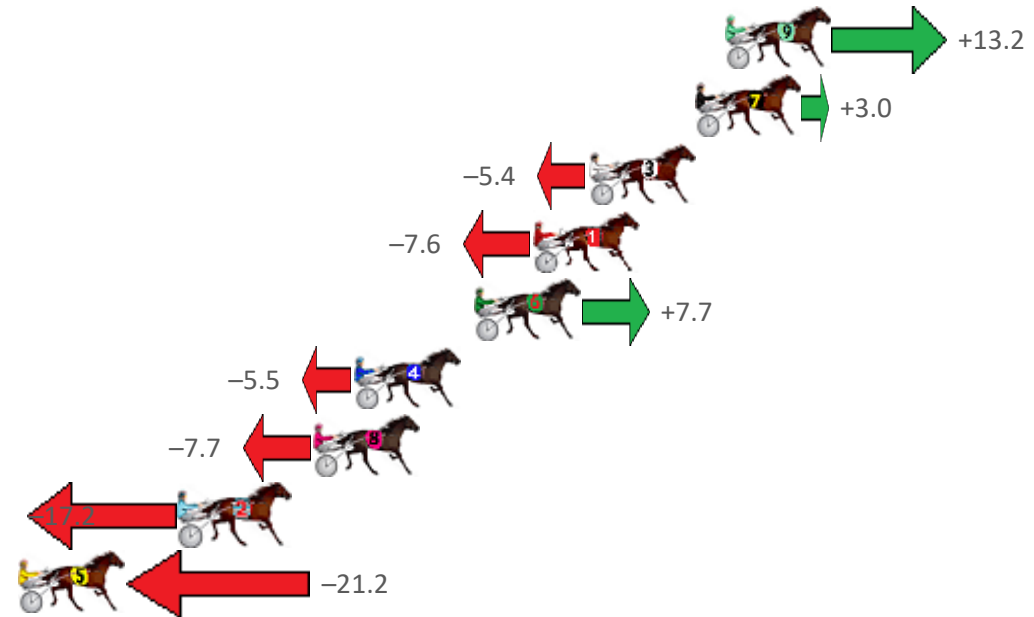

Redcliffe Race 10 Distance 1780m

Thursday, 28 April 2022

Gross Time: 2:11.10 MileRate: 1:58.50 LeadTime: 11.10s First Qtr: 31.40s Second Qtr: 31.60s Third Qtr: 27.90s Fourth Qtr: 29.10s

NoHorse	Plc	Margin	Time	800Time (W)	400 Time (W)
9 BEJGGITY	1	0.0m	2:11.10	56.06s (1)	28.10s (1)
7 THE CASUAL GOOSE	2	1.2m	2:11.19	56.79s (1)	28.84s (1)
3 MY ULTIMATE BONDI	3	5.4m	2:11.51	57.38s (1)	29.48s (1)
1 FAIREACHDAINN	4	7.6m	2:11.68	57.54s (0)	29.65s (0)
6 RAANI	5	9.9m	2:11.86	56.45s (1)	28.49s (1)
4 METAKI MAJIC	6	14.7m	2:12.22	57.39s (0)	29.41s (0)
8 SPECIALANDIKNOWIT	7	16.3m	2:12.34	57.55s (1)	29.60s (1)
2 MASTER CHARLES	8	21.6m	2:12.75	58.22s (0)	30.27s (0)
5 YARRAMANS SHADOW	9	35.4m	2:13.80	58.50s (0)	30.53s (0)

Finish Position and metres gained from 800m

Sectionals
Powered
by

Home of PJ Harness Analyser

Want to know how successful PJ Harness Analyser is?
Click here for regular updates

www.pjdata.com.au admin@pjdata.com.au www.facebook.com/PJHarnessRacing