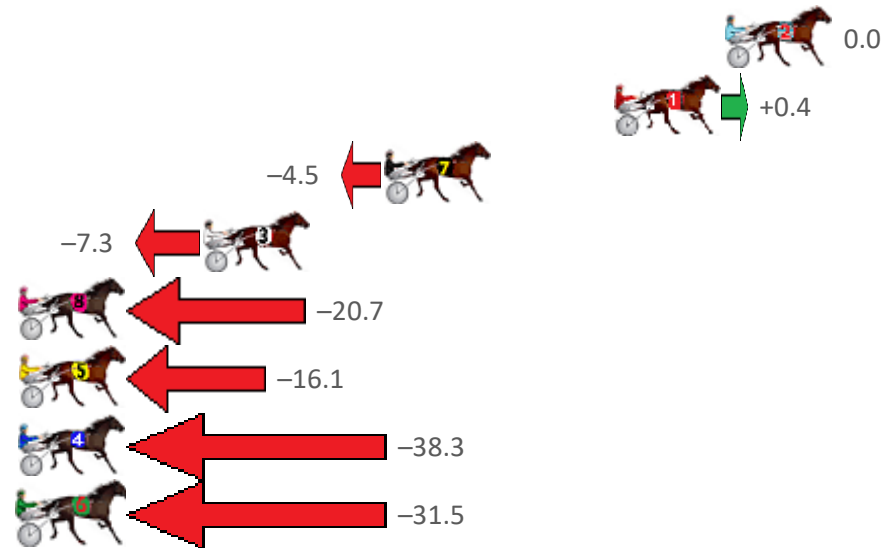

Redcliffe Race 2 Distance 1780m

Thursday, 28 April 2022

Gross Time: 2:14.90 MileRate: 2:02.00 LeadTime: 11.60s First Qtr: 31.80s Second Qtr: 32.20s Third Qtr: 30.30s Fourth Qtr: 29.00s

NoHorse	Plc	Margin	Time	800Time (W)	400 Time (W)
2 SAMMYS SECRET	1	0.0m	2:14.90	59.30s (0)	29.00s (0)
1 LOOKAT MEE	2	4.4m	2:15.23	59.27s (0)	29.00s (0)
7 THE WHISTLER	3	13.5m	2:15.93	59.63s (0)	29.34s (0)
3 FLOORLESS	4	20.7m	2:16.48	59.84s (0)	29.53s (0)
8 TERROR FLYING	5	34.9m	2:17.56	60.83s (1)	30.69s (1)
5 OUTER CHANGE	6	39.5m	2:17.91	60.49s (1)	30.41s (1)
4 MULLUM AXEL	7	47.7m	2:18.53	62.12s (1)	31.99s (1)
6 BIDDADDABA BOY	8	50.5m	2:18.74	61.62s (1)	31.50s (1)

Finish Position and metres gained from 800m

Sectionals
Powered
by

Home of PJ Harness Analyser

Want to know how successful PJ Harness Analyser is?
Click here for regular updates

www.pjdata.com.au admin@pjdata.com.au www.facebook.com/PJHarnessRacing

The Racing Queensland Board (trading as Racing Queensland) and provider are not responsible for the completeness or accuracy of any of the information contained herein, and makes no representations about its suitability for any purpose.