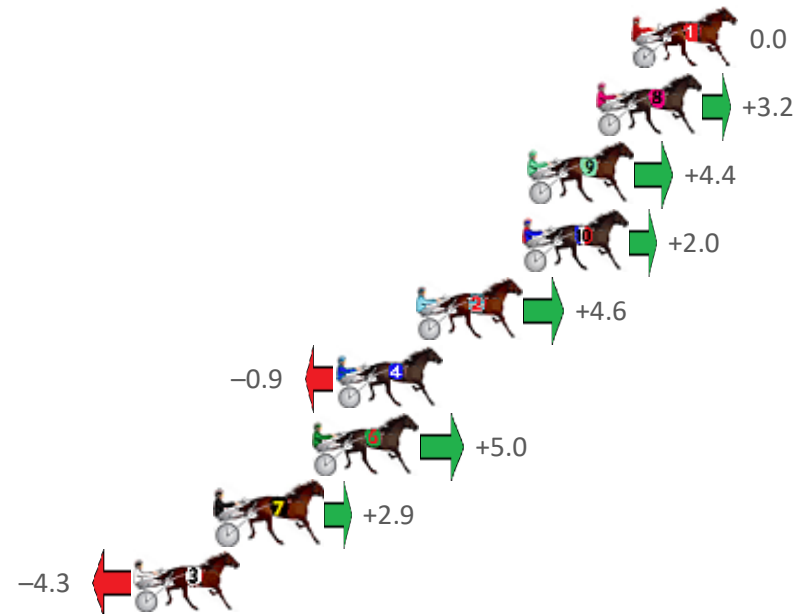

Albion Park Race 4 Distance 1660m

Saturday, 30 April 2022

Gross Time: 1:59.10 MileRate: 1:55.40 LeadTime: 3.50s First Qtr: 29.20s Second Qtr: 30.80s Third Qtr: 28.30s Fourth Qtr: 27.30s

NoHorse	Plc	Margin	Time	800Time (W)	400 Time (W)
1 JASPER	1	0.0m	1:59.10	55.60s (0)	27.30s (0)
8 WHICH HUNT	2	1.4m	1:59.20	55.38s (0)	27.12s (0)
9 THE DARLING	3	4.1m	1:59.39	55.29s (0)	26.99s (0)
10 PELOSI	4	4.3m	1:59.41	55.47s (1)	27.29s (1)
2 TORQUE ONETWOTHRE	5	8.5m	1:59.71	55.29s (0)	27.03s (0)
4 CHARM OFFENSIVE	6	11.7m	1:59.94	55.68s (1)	27.54s (1)
6 MISDEMEANOR	7	12.6m	2:00.01	55.27s (0)	27.01s (0)
7 PRINCESS DANICA	8	16.4m	2:00.28	55.42s (1)	27.40s (2)
3 MAGGIE	9	19.7m	2:00.52	55.94s (1)	27.84s (1)

Finish Position and metres gained from 800m

Sectionals
Powered
by

Home of PJ Harness Analyser

Want to know how successful PJ Harness Analyser is?
Click here for regular updates

www.pjdata.com.au admin@pjdata.com.au www.facebook.com/PJHarnessRacing

The Racing Queensland Board (trading as Racing Queensland) and provider are not responsible for the completeness or accuracy of any of the information contained herein, and makes no representations about its suitability for any purpose.