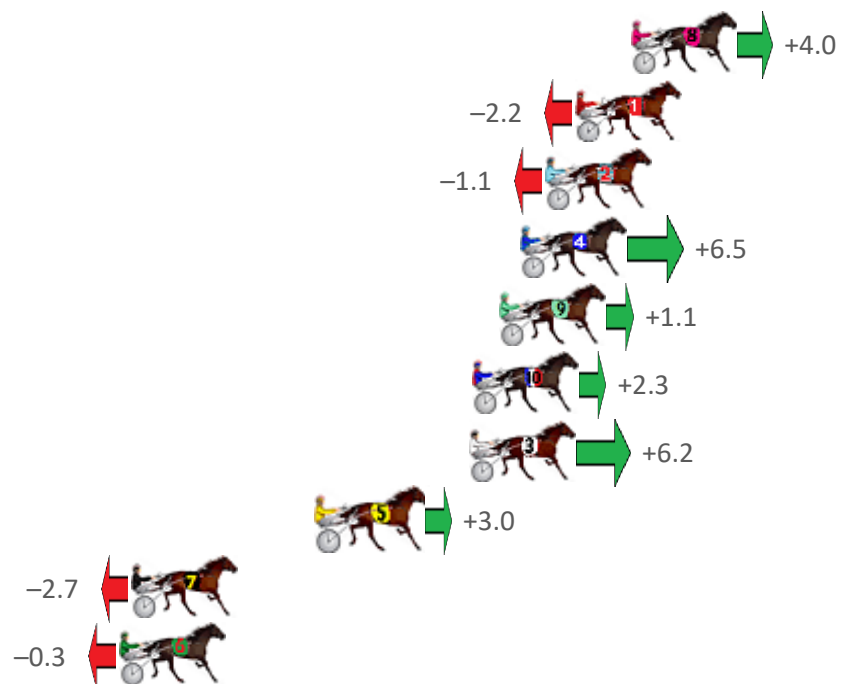

Albion Park Race 8 Distance 1660m

Saturday, 30 April 2022

Gross Time: 2:01.10 MileRate: 1:57.40 LeadTime: 3.50s First Qtr: 30.00s Second Qtr: 31.20s Third Qtr: 28.20s Fourth Qtr: 28.20s

NoHorse	Plc	Margin	Time	800Time (W)	400 Time (W)
8 BLAZE COOPS	1	0.0m	2:01.10	56.12s (0)	27.92s (0)
1 BETTOR ROMANCE	2	2.2m	2:01.26	56.56s (0)	28.36s (0)
2 GIRL FROM OZ	3	3.4m	2:01.35	56.49s (1)	28.37s (1)
4 BONNIES A ROCKIN	4	4.4m	2:01.43	55.97s (1)	27.89s (1)
9 SOME GIRLSOMEWHERE	5	5.2m	2:01.49	56.35s (1)	28.23s (1)
10 HEAVENLY WISDOM	6	6.3m	2:01.57	56.27s (0)	28.07s (0)
3 SHEREACTS	7	6.4m	2:01.57	55.99s (0)	27.75s (0)
5 ASHLEE NITRO	8	12.4m	2:02.02	56.24s (1)	28.16s (1)
7 SHEZ GOT BLING	9	19.8m	2:02.57	56.67s (0)	28.43s (0)
6 SUGARKANE	10	20.3m	2:02.60	56.50s (1)	28.38s (1)

Finish Position and metres gained from 800m

Sectionals
Powered
by

Home of PJ Harness Analyser

Want to know how successful PJ Harness Analyser is?
Click here for regular updates

www.pjdata.com.au admin@pjdata.com.au www.facebook.com/PJHarnessRacing

The Racing Queensland Board (trading as Racing Queensland) and provider are not responsible for the completeness or accuracy of any of the information contained herein, and makes no representations about its suitability for any purpose.