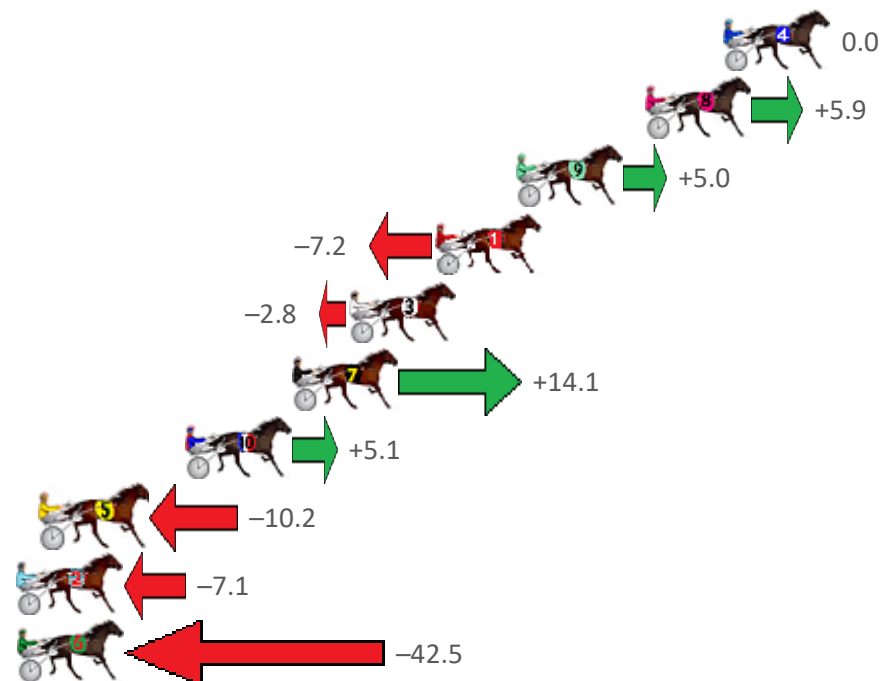

Albion Park Race 1 Distance 1660m

Saturday, 30 April 2022

Gross Time: 1:53.50 MileRate: 1:50.00 LeadTime: 3.40s First Qtr: 26.40s Second Qtr: 29.30s Third Qtr: 26.80s Fourth Qtr: 27.60s

NoHorse	Plc	Margin	Time	800Time (W)	400 Time (W)
4 BLACKSADANCE	1	0.0m	1:53.50	54.40s (0)	27.60s (0)
8 NORTHVIEW HUSTLER	2	3.1m	1:53.73	54.03s (0)	27.23s (0)
9 BITCOIN	3	8.2m	1:54.10	54.12s (0)	27.32s (0)
1 TOMMY LINCOLN	4	11.4m	1:54.33	54.95s (0)	28.11s (0)
3 L L COOL J	5	14.8m	1:54.57	54.67s (1)	27.47s (0)
7 SPEECH IS SILVER	6	17.1m	1:54.74	53.56s (1)	26.84s (2)
10 CRUNCH TIME	7	21.3m	1:55.05	54.19s (1)	27.63s (0)
5 WILL THE WIZARD	8	27.0m	1:55.46	55.24s (1)	28.20s (2)
2 MISTERFREEZE	9	29.3m	1:55.63	55.05s (1)	28.05s (1)
6 DEUS EX	10	50.3m	1:57.15	57.53s (1)	30.09s (1)

Finish Position and metres gained from 800m

Sectionals
Powered
by

Home of PJ Harness Analyser

Want to know how successful PJ Harness Analyser is?
Click here for regular updates

www.pjdata.com.au admin@pjdata.com.au www.facebook.com/PJHarnessRacing

The Racing Queensland Board (trading as Racing Queensland) and provider are not responsible for the completeness or accuracy of any of the information contained herein, and makes no representations about its suitability for any purpose.