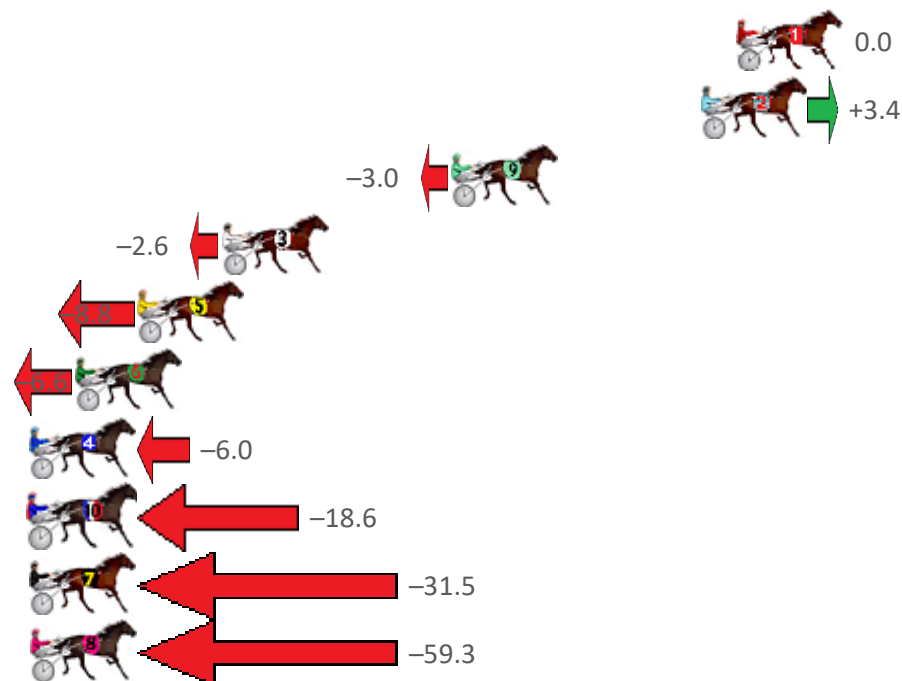

Albion Park Race 5 Distance 1660m

Saturday, 30 April 2022

Gross Time: 1:54.80 MileRate: 1:51.30 LeadTime: 3.40s First Qtr: 27.50s Second Qtr: 28.20s Third Qtr: 27.10s Fourth Qtr: 28.60s

No	Horse	Plc	Margin	Time	800Time (W)	400 Time (W)
1	ADAM CROCKER	1	0.0m	1:54.80	55.70s (0)	28.60s (0)
2	KASHED UP	2	1.4m	1:54.91	55.49s (0)	28.39s (0)
9	OUR MAJOR DAY	3	11.3m	1:55.65	55.99s (1)	28.73s (0)
3	ITS MR CLOONEY	4	20.4m	1:56.33	56.03s (1)	28.53s (1)
5	CAPTAINS PICK	5	23.7m	1:56.58	56.48s (0)	28.50s (0)
6	SAUCY DREAMS	6	26.2m	1:56.77	56.35s (0)	28.37s (1)
4	MAJORDOIT	7	28.6m	1:56.95	56.33s (1)	28.83s (1)
10	ARTFUL MAID	8	31.7m	1:57.18	57.20s (1)	29.70s (1)
7	WATTS UP SUNSHINE	9	35.7m	1:57.48	58.10s (1)	30.52s (1)
8	LE TISSIER	10	69.4m	2:00.01	60.23s (0)	32.21s (0)

Finish Position and metres gained from 800m

Sectionals
Powered
by

Home of PJ Harness Analyser

Want to know how successful PJ Harness Analyser is?
Click here for regular updates

www.pjdata.com.au admin@pjdata.com.au www.facebook.com/PJHarnessRacing

The Racing Queensland Board (trading as Racing Queensland) and provider are not responsible for the completeness or accuracy of any of the information contained herein, and makes no representations about its suitability for any purpose.