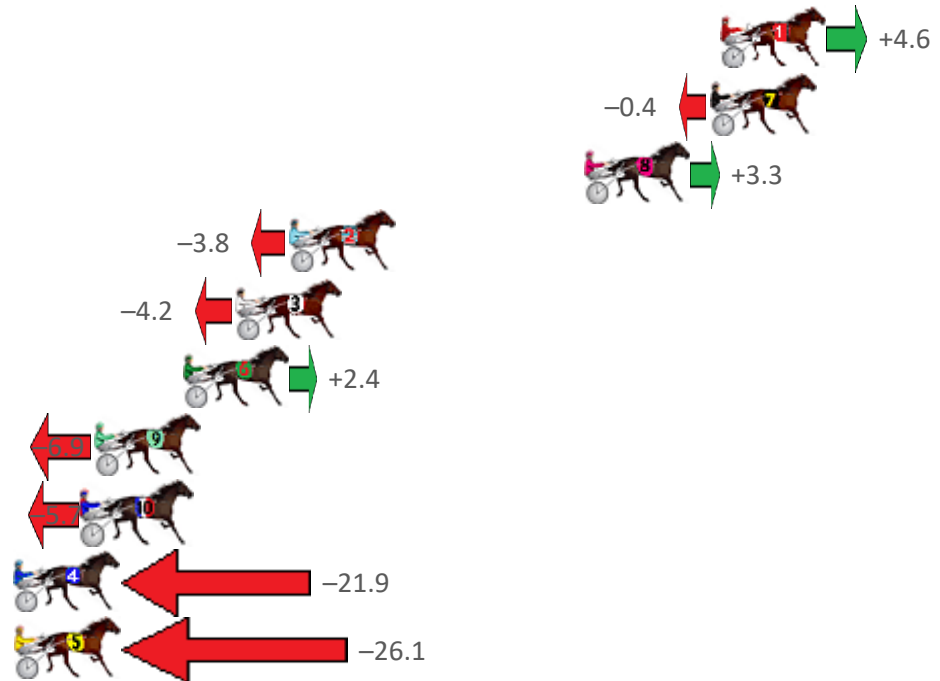

Albion Park Race 3 Distance 1660m

Saturday, 30 April 2022

Gross Time: 1:57.10 MileRate: 1:53.50 LeadTime: 3.50s First Qtr: 27.50s Second Qtr: 30.50s Third Qtr: 27.90s Fourth Qtr: 27.70s

NoHorse	Plc	Margin	Time	800Time (W)	400 Time (W)
1 ROCKS OR DIAMONDS	1	0.0m	1:57.10	55.28s (0)	27.38s (0)
7 UNCLE SHANK	2	0.4m	1:57.13	55.63s (0)	27.73s (0)
8 AMILLION PROMISES	3	5.4m	1:57.49	55.39s (0)	27.49s (0)
2 BONNIES CAM	4	17.1m	1:58.35	55.93s (0)	28.03s (0)
3 FALCONS	5	19.2m	1:58.50	55.96s (1)	27.94s (2)
6 OBI ONE	6	21.3m	1:58.65	55.51s (1)	27.73s (1)
9 BRAEBEACH	7	24.8m	1:58.91	56.17s (0)	28.27s (0)
10 LA SAFRON	8	25.3m	1:58.94	56.08s (1)	28.10s (2)
4 YOUNG CONQUEROR	9	28.3m	1:59.16	57.22s (1)	29.16s (1)
5 THERESACHANCE	10	37.1m	1:59.80	57.54s (1)	29.40s (1)

Finish Position and metres gained from 800m

Sectionals
Powered
by

Home of PJ Harness Analyser

Want to know how successful PJ Harness Analyser is?
Click here for regular updates

www.pjdata.com.au admin@pjdata.com.au www.facebook.com/PJHarnessRacing