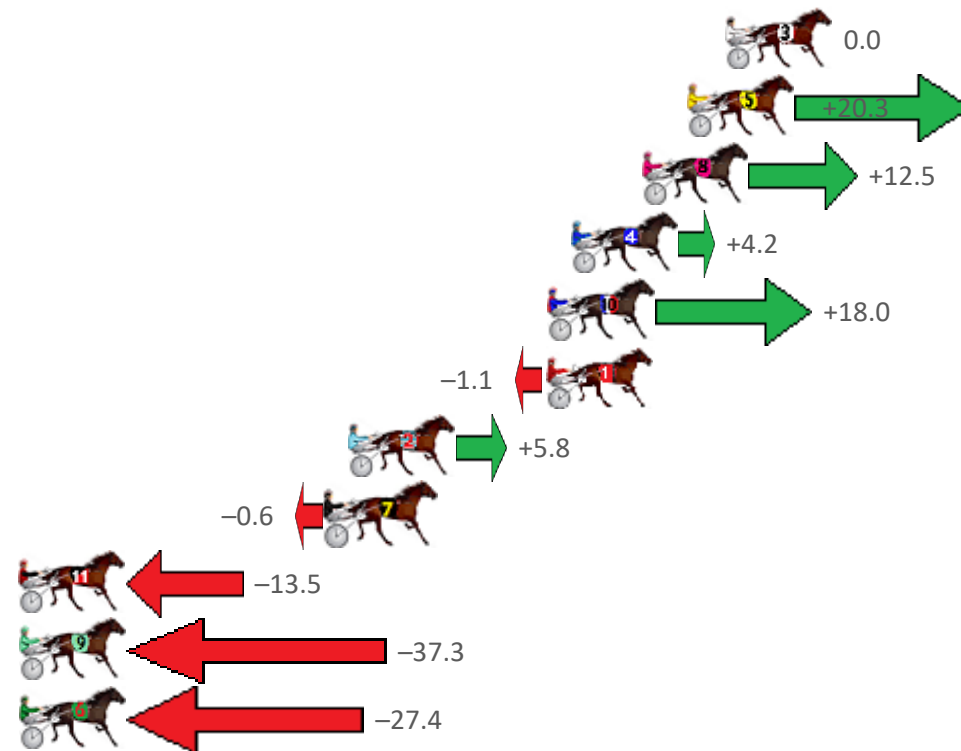

Albion Park Race 12 Distance 2647m

Saturday, 30 April 2022

Gross Time: 3:23.30 MileRate: 2:03.60 LeadTime: 82.20s First Qtr: 30.70s Second Qtr: 30.40s Third Qtr: 29.60s Fourth Qtr: 30.40s

NoHorse	Plc	Margin	Time	800Time (W)	400 Time (W)
3 STRESS FACTOR	1	0.0m	3:23.30	60.00s (0)	30.40s (0)
5 WATTS UP MAJESTIC	2	1.5m	3:23.42	58.52s (2)	29.72s (1)
8 KINGDOM COME	3	3.3m	3:23.56	59.10s (0)	29.46s (0)
4 MELPARK MAGIC	4	6.1m	3:23.79	59.73s (0)	30.01s (0)
10 JUSTABITNOISY	5	7.0m	3:23.86	58.72s (1)	29.88s (1)
1 REGAL APPOINTMENT	6	7.1m	3:23.86	60.12s (0)	30.40s (0)
2 MATATOKI	7	14.9m	3:24.49	59.67s (0)	29.99s (0)
7 TAM OSHANTER	8	15.8m	3:24.56	60.14s (1)	31.18s (1)
11 MAJESTIC SIMON	9	33.1m	3:25.93	61.19s (1)	31.51s (1)
9 GEE UP NEDDY	10	47.6m	3:27.09	63.03s (1)	32.35s (1)
6 SKYLINE	11	56.2m	3:27.77	62.35s (0)	32.75s (0)

Finish Position and metres gained from 800m

Sectionals
Powered
by

Home of PJ Harness Analyser

Want to know how successful PJ Harness Analyser is?
Click here for regular updates

www.pjdata.com.au admin@pjdata.com.au www.facebook.com/PJHarnessRacing