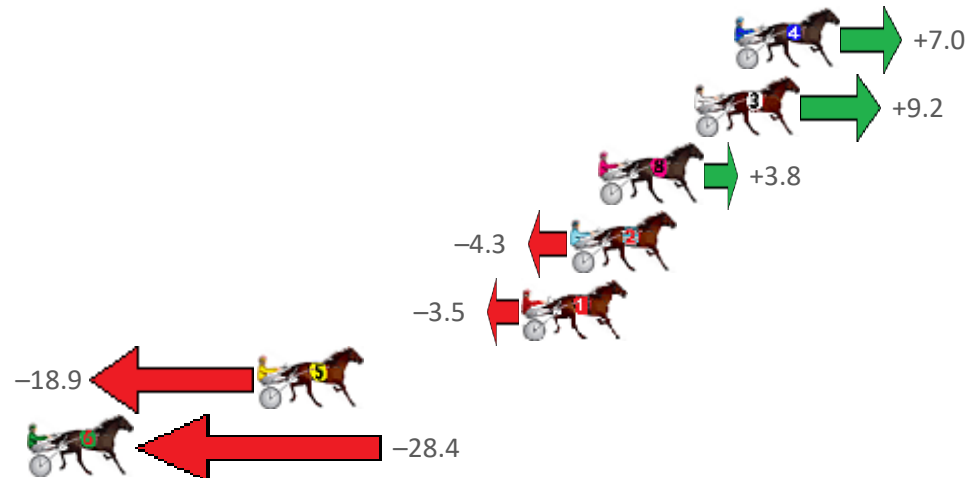

Albion Park Race 6 Distance 1660m

Saturday, 30 April 2022

Gross Time: 2:02.60 MileRate: 1:58.80 LeadTime: 3.70s First Qtr: 28.40s Second Qtr: 31.50s Third Qtr: 29.90s Fourth Qtr: 29.10s

NoHorse	Plc	Margin	Time	800Time (W)	400 Time (W)
4 AURORA JOY	1	0.0m	2:02.60	58.48s (1)	28.74s (1)
3 MULLUM RUBY	2	1.6m	2:02.72	58.32s (1)	28.54s (1)
8 OH MY GOSH	3	5.4m	2:03.01	58.73s (0)	28.91s (0)
2 MISS FROUFROU	4	6.5m	2:03.10	59.34s (1)	29.56s (1)
1 BLACKJACK BETH	5	8.4m	2:03.24	59.28s (0)	29.42s (0)
5 MAYWYNS LA NINA	6	18.9m	2:04.04	60.44s (0)	30.54s (0)
6 PROSPECTUS	7	43.5m	2:05.92	61.20s (1)	31.38s (1)

Finish Position and metres gained from 800m

Sectionals
Powered
by

Home of PJ Harness Analyser

Want to know how successful PJ Harness Analyser is?
Click here for regular updates

www.pjdata.com.au admin@pjdata.com.au www.facebook.com/PJHarnessRacing