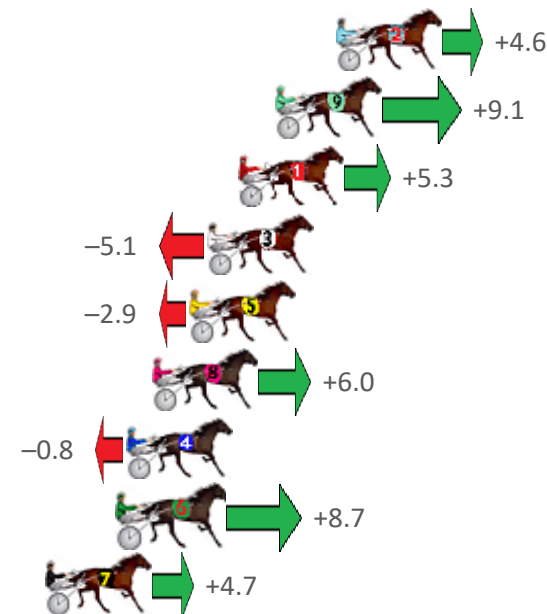

Albion Park Race 2 Distance 1660m

Saturday, 30 April 2022

Gross Time: 1:57.80 MileRate: 1:54.20 LeadTime: 3.30s First Qtr: 27.80s Second Qtr: 30.30s Third Qtr: 27.90s Fourth Qtr: 28.50s

NoHorse	Plc	Margin	Time	800Time (W)	400 Time (W)
2 MOHS EM DOWN	1	0.0m	1:57.80	56.08s (0)	28.18s (0)
9 ROCK BOTTOM	2	2.4m	1:57.98	55.78s (1)	28.04s (2)
1 BELLA BALL TERROR	3	3.9m	1:58.09	56.05s (0)	28.15s (0)
3 PARAVANI	4	5.1m	1:58.18	56.78s (0)	28.88s (0)
5 LOMBO HEAVEN	5	5.8m	1:58.23	56.63s (1)	28.81s (1)
8 HANDSOME HERO	6	7.3m	1:58.35	56.03s (0)	28.21s (1)
4 SQUIRE	7	8.3m	1:58.42	56.50s (1)	28.68s (1)
6 BEAU CISHLOM	8	8.6m	1:58.44	55.84s (0)	28.10s (0)
7 FRANCO HAMPTON	9	11.5m	1:58.66	56.14s (1)	28.40s (2)

Finish Position and metres gained from 800m

Sectionals
Powered
by

Home of PJ Harness Analyser

Want to know how successful PJ Harness Analyser is?
Click here for regular updates

www.pjdata.com.au admin@pjdata.com.au www.facebook.com/PJHarnessRacing