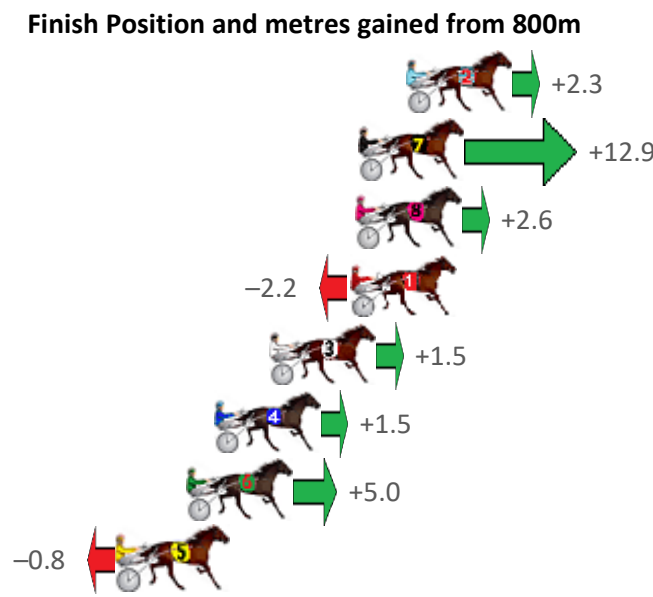

Albion Park Race 10 Distance 1660m

Saturday, 30 April 2022

Gross Time: 1:58.90 MileRate: 1:55.30 LeadTime: 3.50s First Qtr: 28.50s Second Qtr: 30.00s Third Qtr: 28.20s Fourth Qtr: 28.70s

NoHorse	Plc	Margin	Time	800Time (W)	400 Time (W)
2 TIMS A TROOPER	1	0.0m	1:58.90	56.74s (1)	28.62s (1)
7 AMAMI	2	1.9m	1:59.04	56.00s (1)	27.92s (2)
8 CLASS TO THE MAX	3	2.0m	1:59.05	56.73s (0)	28.53s (0)
1 BEACH MAGIC	4	2.2m	1:59.07	57.07s (0)	28.87s (0)
3 I AM SPARTA	5	5.4m	1:59.31	56.83s (1)	28.71s (1)
4 PUSHINIT UPHILL	6	7.6m	1:59.47	56.83s (0)	28.67s (0)
6 JUDGE JUJON	7	8.7m	1:59.56	56.60s (0)	28.44s (0)
5 SOHO CASABLANCA	8	11.4m	1:59.76	57.02s (1)	28.92s (2)

Sectionals
Powered
by

Home of PJ Harness Analyser

Want to know how successful PJ Harness Analyser is?
Click here for regular updates

www.pjdata.com.au admin@pjdata.com.au www.facebook.com/PJHarnessRacing

The Racing Queensland Board (trading as Racing Queensland) and provider are not responsible for the completeness or accuracy of any of the information contained herein, and makes no representations about its suitability for any purpose.