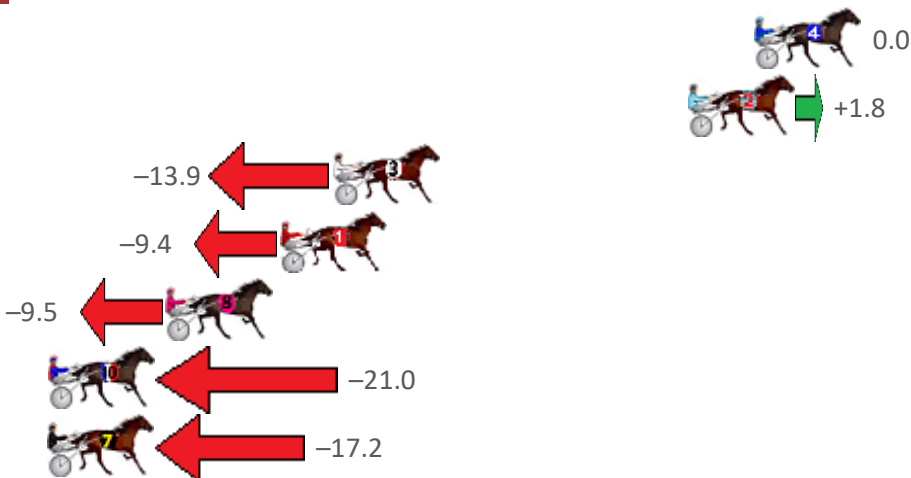

Albion Park Race 11 Distance 1660m

Saturday, 30 April 2022

Gross Time: 1:59.10 MileRate: 1:55.40 LeadTime: 3.60s First Qtr: 28.60s Second Qtr: 30.70s Third Qtr: 29.10s Fourth Qtr: 27.10s

NoHorse	Plc	Margin	Time	800Time (W)	400 Time (W)
4 HEMSWORTH	1	0.0m	1:59.10	56.20s (0)	27.10s (0)
2 SQUARE DEALER	2	2.6m	1:59.29	56.07s (0)	27.01s (0)
3 CANT REFUSE	3	16.7m	2:00.29	57.19s (1)	28.09s (1)
1 BACKINTOWN	4	18.8m	2:00.44	56.86s (0)	27.80s (0)
8 THATS HOW WEROLL	5	23.3m	2:00.76	56.86s (0)	27.76s (0)
10 COREY WILLIAM	6	28.2m	2:01.11	57.69s (1)	28.51s (1)
7 OUR BONDI BEACH	7	28.8m	2:01.16	57.42s (1)	28.24s (1)

Finish Position and metres gained from 800m

Sectionals
Powered
by

Home of PJ Harness Analyser

Want to know how successful PJ Harness Analyser is?
Click here for regular updates

www.pjdata.com.au admin@pjdata.com.au www.facebook.com/PJHarnessRacing