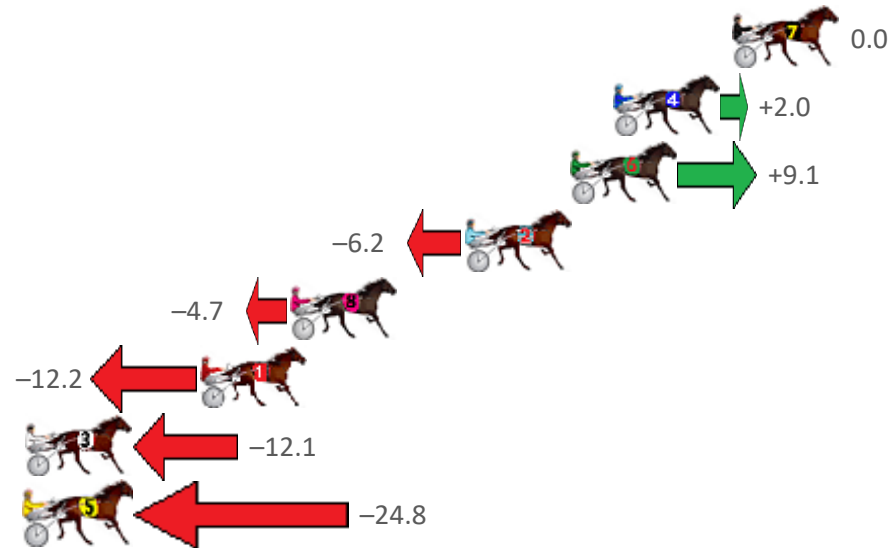

Albion Park Race 7 Distance 1660m

Saturday, 30 April 2022

Gross Time: 2:00.10 MileRate: 1:56.40 LeadTime: 3.60s First Qtr: 27.50s Second Qtr: 32.10s Third Qtr: 29.00s Fourth Qtr: 27.90s

NoHorse	Plc	Margin	Time	800Time (W)	400 Time (W)
7 CAT KING COLE	1	0.0m	2:00.10	56.90s (0)	27.90s (0)
4 HARLEY BLUE	2	4.7m	2:00.44	56.76s (1)	28.04s (1)
6 DELIGHTFUL LOU	3	6.4m	2:00.57	56.25s (1)	27.93s (2)
2 BETTYS GOLD CLASS	4	10.6m	2:00.88	57.36s (0)	28.40s (0)
8 MERIBEL	5	17.5m	2:01.38	57.26s (0)	28.18s (0)
1 HEAD NOISE	6	21.1m	2:01.65	57.81s (0)	28.77s (0)
3 BETONBETTY	7	29.3m	2:02.25	57.81s (0)	28.73s (0)
5 INDY JEWEL	8	35.9m	2:02.73	58.73s (1)	29.85s (1)

Finish Position and metres gained from 800m

Sectionals
Powered
by

Home of PJ Harness Analyser

Want to know how successful PJ Harness Analyser is?
Click here for regular updates

www.pjdata.com.au admin@pjdata.com.au www.facebook.com/PJHarnessRacing

The Racing Queensland Board (trading as Racing Queensland) and provider are not responsible for the completeness or accuracy of any of the information contained herein, and makes no representations about its suitability for any purpose.