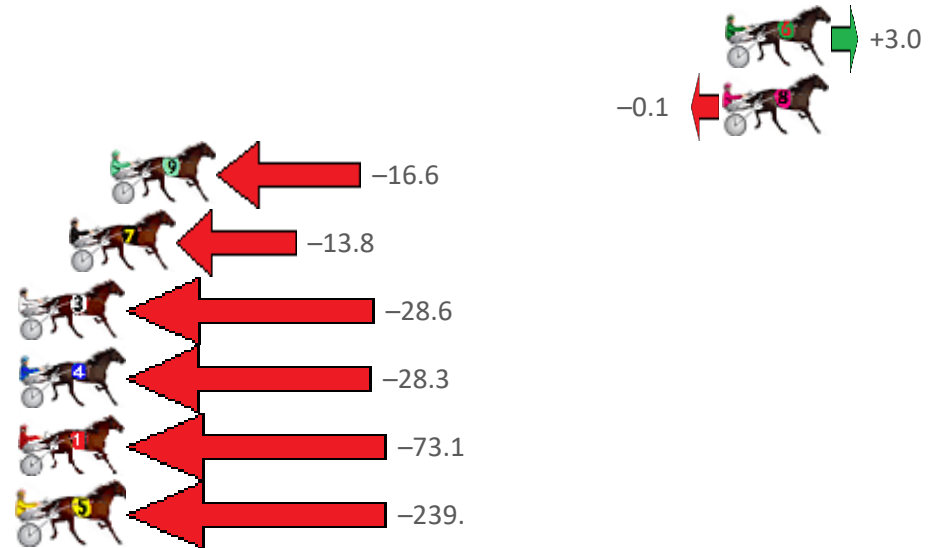

Redcliffe Race 7 Distance 1780m

Sunday, 8 May 2022

Gross Time: 2:13.90 MileRate: 2:01.00 LeadTime: 11.40s First Qtr: 30.80s Second Qtr: 32.90s Third Qtr: 29.60s Fourth Qtr: 29.20s

NoHorse	Plc	Margin	Time	800Time (W)	400 Time (W)
6 DOOLITTLE DEXTER	1	0.0m	2:13.90	58.58s (1)	28.97s (1)
8 JILLIBY GIZMO	2	0.1m	2:13.91	58.81s (0)	29.21s (0)
9 BELLA GODIVA	3	24.4m	2:15.77	60.01s (1)	30.30s (1)
7 PRIVATE JUJON	4	26.0m	2:15.89	59.81s (1)	30.13s (2)
3 AURORA ROSE	5	32.8m	2:16.41	60.89s (0)	31.23s (0)
4 LIVING FREE	6	36.7m	2:16.71	60.87s (0)	31.12s (0)
1 ARTISTIC HUMMA	7	86.3m	2:20.51	64.14s (0)	34.11s (0)
5 BABY GINNIE	8	689.6m	3:06.72	76.31s (0)	37.88s (0)

Finish Position and metres gained from 800m

Sectionals
Powered
by

Home of PJ Harness Analyser

Want to know how successful PJ Harness Analyser is?
Click here for regular updates

www.pjdata.com.au admin@pjdata.com.au www.facebook.com/PJHarnessRacing

The Racing Queensland Board (trading as Racing Queensland) and provider are not responsible for the completeness or accuracy of any of the information contained herein, and makes no representations about its suitability for any purpose.