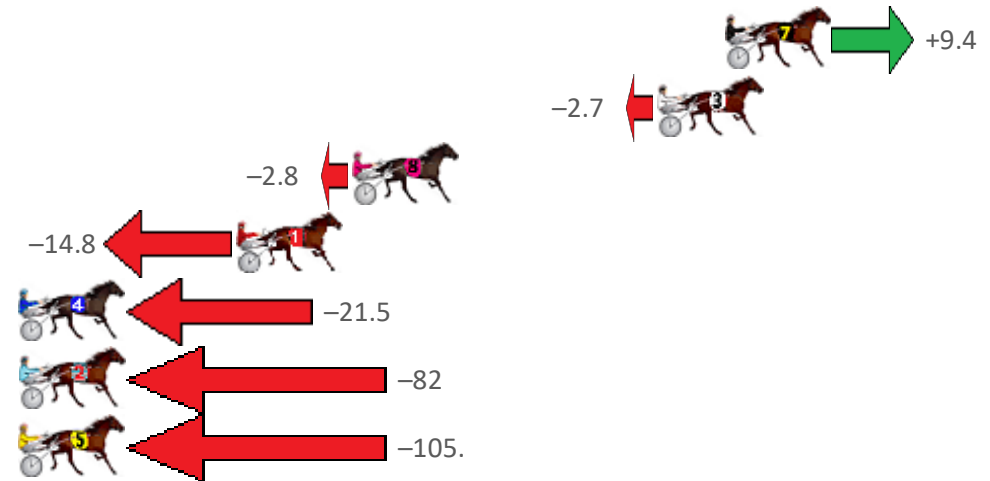

Redcliffe Race 5 Distance 1780m

Sunday, 8 May 2022

Gross Time: 2:14.20 MileRate: 2:01.30 LeadTime: 12.00s First Qtr: 30.90s Second Qtr: 31.90s Third Qtr: 29.70s Fourth Qtr: 29.70s

NoHorse	Plc	Margin	Time	800Time (W)	400 Time (W)
7 WEDDING NIGHT	1	0.0m	2:14.20	58.71s (0)	29.48s (1)
3 WILD ABOUT TOWN	2	2.7m	2:14.41	59.60s (0)	29.90s (0)
8 MANOFLISA	3	14.8m	2:15.35	59.61s (1)	30.01s (1)
1 IM ISABELLA	4	19.4m	2:15.71	60.49s (0)	30.75s (0)
4 MOLLIDOR	5	36.1m	2:17.01	60.99s (0)	31.54s (0)
2 PAGEANTRY	6	89.3m	2:21.15	65.45s (1)	34.76s (0)
5 ELLA UNDER FIRE	7	122.1m	2:23.70	67.22s (1)	36.28s (1)

Finish Position and metres gained from 800m

Sectionals
Powered
by

Home of PJ Harness Analyser

Want to know how successful PJ Harness Analyser is?
Click here for regular updates

www.pjdata.com.au admin@pjdata.com.au www.facebook.com/PJHarnessRacing

The Racing Queensland Board (trading as Racing Queensland) and provider are not responsible for the completeness or accuracy of any of the information contained herein, and makes no representations about its suitability for any purpose.