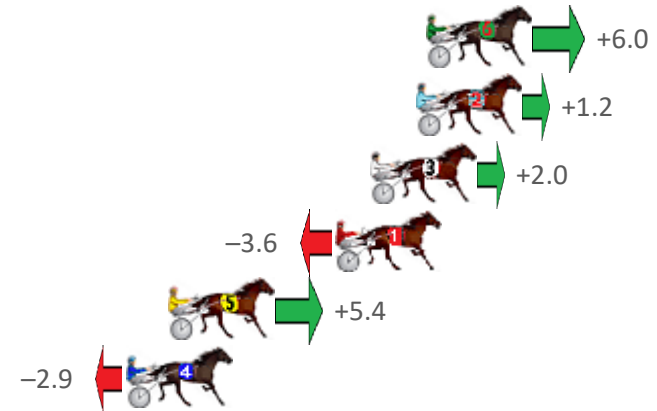

Redcliffe Race 6 Distance 1780m

Sunday, 8 May 2022

Gross Time: 2:13.60 MileRate: 2:00.80 LeadTime: 11.70s First Qtr: 31.30s Second Qtr: 31.40s Third Qtr: 29.00s Fourth Qtr: 30.20s

No Horse	Plc	Margin	Time	800Time (W)	400 Time (W)
6 LESVOS LAD	1	0.0m	2:13.60	58.76s (1)	29.84s (1)
2 SAMMYS SECRET	2	0.4m	2:13.63	59.11s (1)	30.20s (1)
3 FEELIN FLIRTY	3	2.2m	2:13.77	59.05s (0)	30.05s (0)
1 BORDERLINE	4	3.6m	2:13.88	59.46s (0)	30.47s (0)
5 SHEZAMATERIALGIRL	5	10.2m	2:14.41	58.80s (0)	29.90s (1)
4 DOOLITTLE DAYS	6	11.9m	2:14.54	59.41s (0)	30.39s (0)

Finish Position and metres gained from 800m

Sectionals
Powered
by

Home of PJ Harness Analyser

Want to know how successful PJ Harness Analyser is?
Click here for regular updates

www.pjdata.com.au admin@pjdata.com.au www.facebook.com/PJHarnessRacing