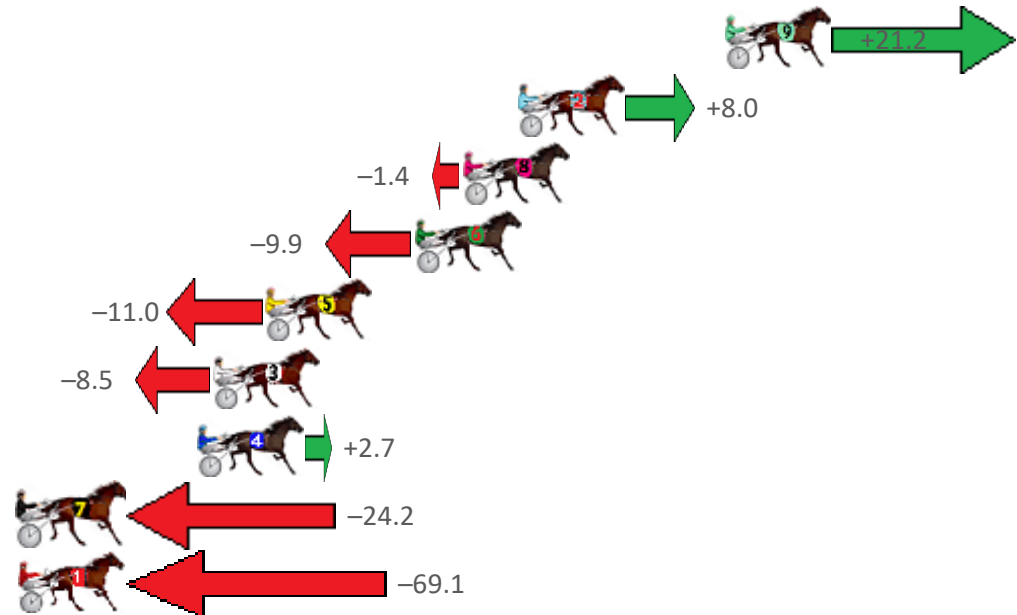

Redcliffe Race 3 Distance 1780m

Sunday, 8 May 2022

Gross Time: 2:13.20 MileRate: 2:00.40 LeadTime: 11.50s First Qtr: 30.00s Second Qtr: 30.70s Third Qtr: 30.30s Fourth Qtr: 30.70s

NoHorse	Plc	Margin	Time	800Time (W)	400 Time (W)
9 LITTLEDEE	1	0.0m	2:13.20	59.39s (1)	29.81s (2)
2 BETTERTHAN TORQUE	2	8.2m	2:13.86	60.39s (1)	30.75s (1)
8 MY ULTIMATE HESTON	3	10.4m	2:14.04	61.11s (0)	30.21s (1)
6 FORTYFIVE ROCK	4	12.3m	2:14.19	61.75s (1)	31.64s (0)
5 JOY MAKER	5	18.2m	2:14.66	61.83s (1)	31.52s (0)
3 WRITEABOUTCHELSEA	6	20.3m	2:14.83	61.64s (1)	31.30s (1)
4 THREE MACHS	7	20.9m	2:14.88	60.80s (0)	30.89s (2)
7 LORD DENZEL	8	28.6m	2:15.50	62.83s (0)	31.62s (0)
1 WILLSINTOWN	9	69.1m	2:18.75	66.24s (0)	35.03s (0)

Finish Position and metres gained from 800m

Sectionals
Powered
by

Home of PJ Harness Analyser

Want to know how successful PJ Harness Analyser is?
Click here for regular updates

www.pjdata.com.au admin@pjdata.com.au www.facebook.com/PJHarnessRacing