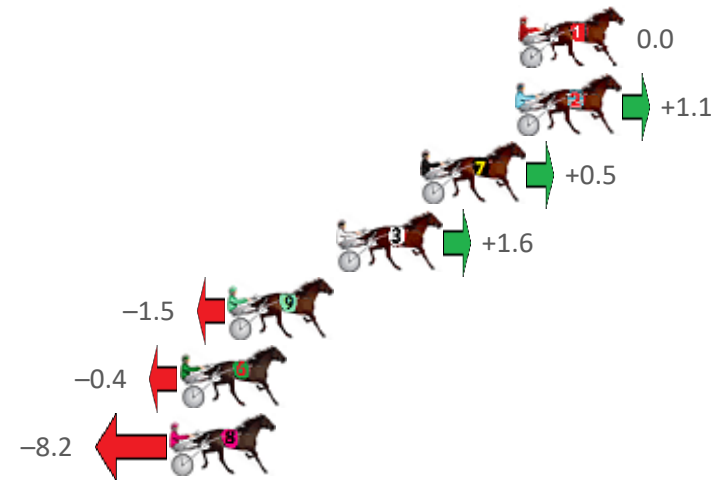

Redcliffe Race 1 Distance 1780m

Sunday, 8 May 2022

Gross Time: 2:11.50 MileRate: 1:58.90 LeadTime: 11.80s First Qtr: 30.60s Second Qtr: 30.80s Third Qtr: 29.00s Fourth Qtr: 29.30s

NoHorse	Plc	Margin	Time	800Time (W)	400 Time (W)
1 BETTOR MEMORIES	1	0.0m	2:11.50	58.30s (0)	29.30s (0)
2 MONTEREY JACK	2	0.1m	2:11.51	58.22s (1)	29.19s (1)
7 BETTING BARON	3	3.9m	2:11.80	58.26s (0)	29.18s (0)
3 HIT THE TRACK	4	7.2m	2:12.05	58.18s (0)	29.08s (0)
9 CHUMP CHOP	5	11.5m	2:12.38	58.41s (1)	29.23s (1)
6 BUSTN FEELZ GOOD	6	13.4m	2:12.53	58.33s (0)	29.18s (0)
8 SUBTLE ADVICE	7	13.8m	2:12.56	58.89s (1)	29.78s (1)

Finish Position and metres gained from 800m

Sectionals
Powered
by

Home of PJ Harness Analyser

Want to know how successful PJ Harness Analyser is?
Click here for regular updates

www.pjdata.com.au admin@pjdata.com.au www.facebook.com/PJHarnessRacing