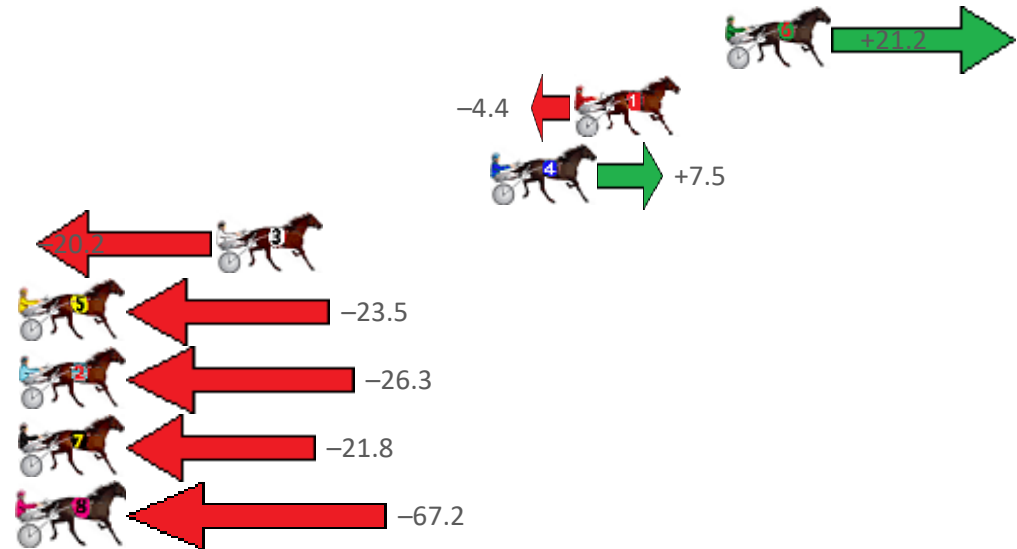

Redcliffe Race 4 Distance 1780m

Sunday, 8 May 2022

Gross Time: 2:10.90 MileRate: 1:58.40 LeadTime: 11.40s First Qtr: 30.30s Second Qtr: 29.70s Third Qtr: 29.00s Fourth Qtr: 30.50s

NoHorse	Plc	Margin	Time	800Time (W)	400 Time (W)
6 LETSPLAYUNI	1	0.0m	2:10.90	57.93s (1)	29.18s (1)
1 LARA BAY	2	6.0m	2:11.38	59.83s (0)	30.95s (0)
4 MY ULTIMATE LOUIE	3	9.3m	2:11.64	58.95s (1)	30.23s (2)
3 GOSLING IN FLIGHT	4	20.2m	2:12.51	60.99s (1)	31.93s (1)
5 RECIPE FOR DREAMING	5	29.3m	2:13.24	61.24s (1)	31.72s (1)
2 UNDERTHEKILT	6	32.7m	2:13.51	61.45s (0)	32.21s (0)
7 TORO DELAGO	7	33.8m	2:13.60	61.11s (0)	31.77s (0)
8 TURBO BROMAC	8	79.6m	2:17.25	64.47s (1)	34.61s (0)

Finish Position and metres gained from 800m

Sectionals
Powered
by

Home of PJ Harness Analyser

Want to know how successful PJ Harness Analyser is?
Click here for regular updates

www.pjdata.com.au admin@pjdata.com.au www.facebook.com/PJHarnessRacing

The Racing Queensland Board (trading as Racing Queensland) and provider are not responsible for the completeness or accuracy of any of the information contained herein, and makes no representations about its suitability for any purpose.