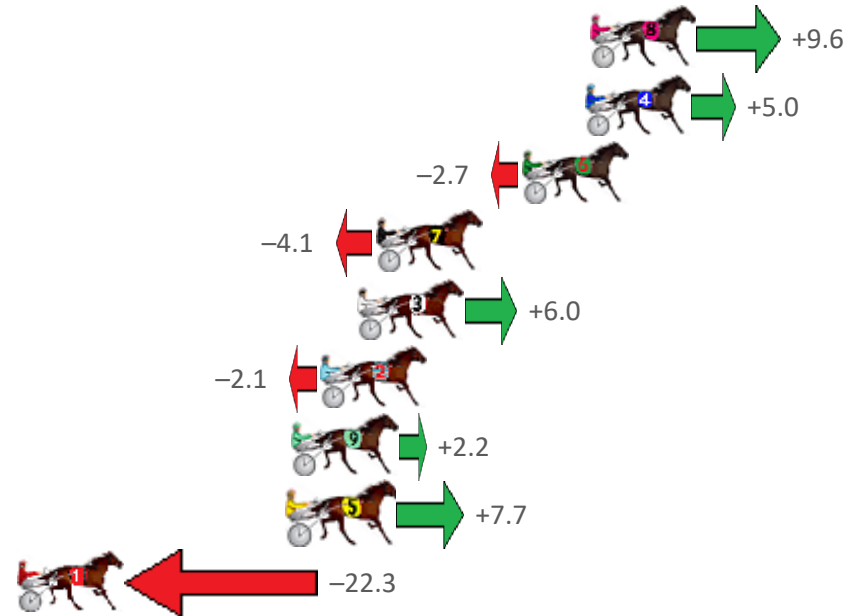

Redcliffe Race 2 Distance 1780m

Sunday, 8 May 2022

Gross Time: 2:11.90 MileRate: 1:59.20 LeadTime: 12.10s First Qtr: 30.50s Second Qtr: 29.60s Third Qtr: 29.50s Fourth Qtr: 30.20s

NoHorse	Plc	Margin	Time	800Time (W)	400 Time (W)
8 PAGO PAGO	1	0.0m	2:11.90	58.99s (1)	29.52s (1)
4 BETTOR KEEP ROCKING	2	0.2m	2:11.92	59.33s (1)	29.91s (1)
6 MAJOR SLIP UP	3	2.7m	2:12.11	59.90s (1)	30.40s (0)
7 GROOVY MISS ANNIE	4	8.5m	2:12.57	60.00s (0)	30.12s (0)
3 ALWAYS AT NIGHT	5	9.2m	2:12.63	59.25s (1)	29.85s (1)
2 MAJOR GRANDEUR	6	10.7m	2:12.75	59.86s (0)	29.98s (0)
9 MY ULTIMATE CLIPPA	7	11.8m	2:12.83	59.54s (0)	29.72s (1)
5 BUKTHSYSTEM	8	11.9m	2:12.84	59.13s (1)	30.13s (2)
1 RISKY BUZINESS	9	22.7m	2:13.70	61.35s (0)	31.48s (0)

Finish Position and metres gained from 800m

Sectionals
Powered
by

Home of PJ Harness Analyser

Want to know how successful PJ Harness Analyser is?
Click here for regular updates

www.pjdata.com.au admin@pjdata.com.au www.facebook.com/PJHarnessRacing