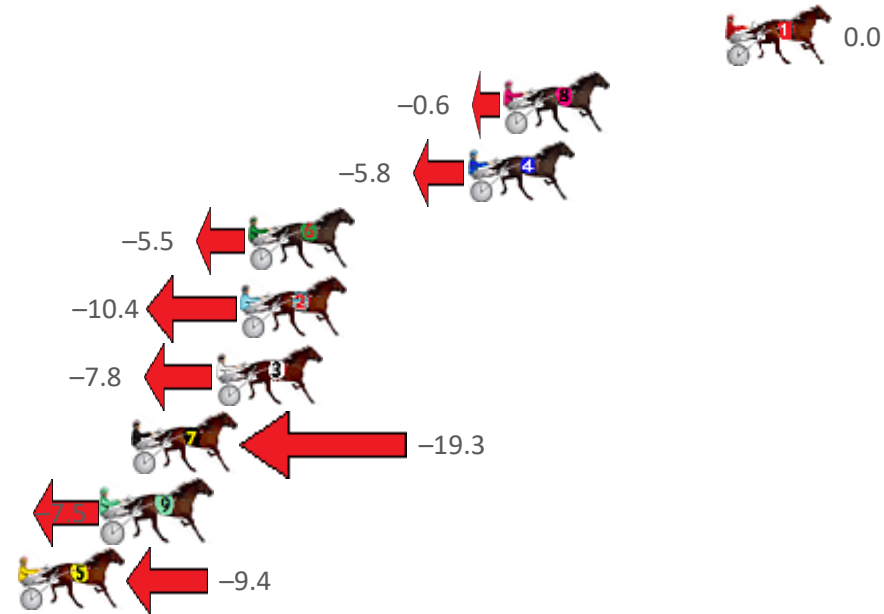

Redcliffe Race 1 Distance 1780m

Sunday, 22 May 2022

Gross Time: 2:11.00 MileRate: 1:58.50 LeadTime: 11.30s First Qtr: 31.80s Second Qtr: 31.10s Third Qtr: 28.70s Fourth Qtr: 28.10s

No	Horse	Plc	Margin	Time	800Time (W)	400 Time (W)
1	GLENLEDI COMMANDE	1	0.0m	2:11.00	56.80s (0)	28.10s (0)
8	LORIMER LADY	2	8.8m	2:11.65	56.84s (1)	28.06s (2)
4	HES SWEET	3	10.2m	2:11.75	57.21s (0)	28.45s (0)
6	BRYDON EARL	4	18.9m	2:12.40	57.19s (0)	28.36s (0)
2	SAILALONG SINBAD	5	19.2m	2:12.42	57.53s (0)	28.67s (0)
3	BEEF CITY BLAZE	6	20.2m	2:12.49	57.35s (1)	28.51s (1)
7	ONE LAST ROLL	7	23.5m	2:12.74	58.16s (1)	29.34s (1)
9	HOT ROD HEAVEN	8	24.7m	2:12.82	57.33s (1)	28.48s (1)
5	MISTER HART	9	31.2m	2:13.30	57.46s (1)	29.19s (2)

Finish Position and metres gained from 800m

Sectionals
Powered
by

Home of PJ Harness Analyser

Want to know how successful PJ Harness Analyser is?
Click here for regular updates

www.pjdata.com.au admin@pjdata.com.au www.facebook.com/PJHarnessRacing

The Racing Queensland Board (trading as Racing Queensland) and provider are not responsible for the completeness or accuracy of any of the information contained herein, and makes no representations about its suitability for any purpose.