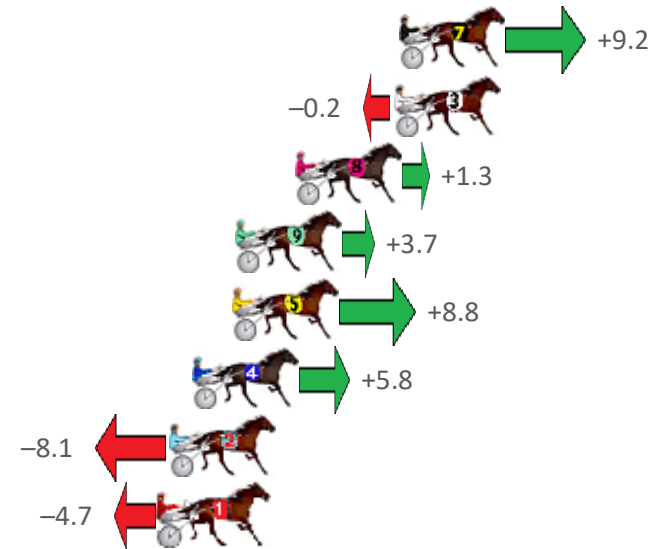

Redcliffe Race 5 Distance 1780m

Sunday, 22 May 2022

Gross Time: 2:16.80 MileRate: 2:03.70 LeadTime: 12.20s First Qtr: 32.50s Second Qtr: 32.20s Third Qtr: 29.60s Fourth Qtr: 30.30s

NoHorse	Plc	Margin	Time	800Time (W)	400 Time (W)
7 JOY MAKER	1	0.0m	2:16.80	59.22s (0)	29.61s (0)
3 GHOST GUM	2	0.2m	2:16.82	59.91s (0)	30.32s (0)
8 CANNAN	3	4.1m	2:17.13	59.80s (1)	30.14s (1)
9 PENULTIMA	4	6.5m	2:17.32	59.62s (1)	29.99s (2)
5 MAJOR GRANDEUR	5	6.6m	2:17.32	59.24s (1)	29.62s (1)
4 BELLA GODIVA	6	8.2m	2:17.45	59.47s (0)	29.83s (0)
2 TALEGGIO	7	9.1m	2:17.52	60.50s (1)	30.83s (1)
1 THREE MACHS	8	9.5m	2:17.55	60.25s (0)	30.64s (0)

Finish Position and metres gained from 800m

Sectionals
Powered
by

Home of PJ Harness Analyser

Want to know how successful PJ Harness Analyser is?
Click here for regular updates

www.pjdata.com.au admin@pjdata.com.au www.facebook.com/PJHarnessRacing