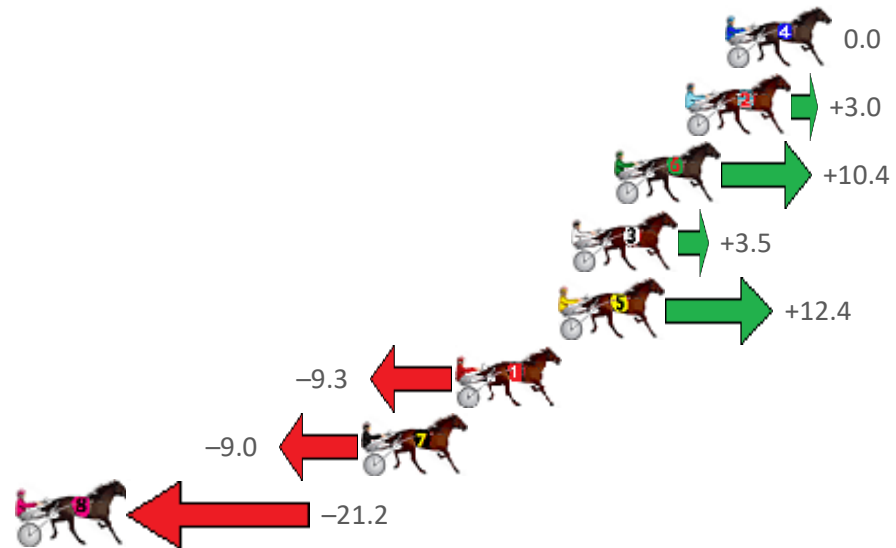

Redcliffe Race 7 Distance 1780m

Sunday, 22 May 2022

Gross Time: 2:15.60 MileRate: 2:02.60 LeadTime: 12.30s First Qtr: 30.70s Second Qtr: 32.70s Third Qtr: 30.00s Fourth Qtr: 29.90s

No	Horse	Plc	Margin	Time	800Time (W)	400 Time (W)
4	SAMMYS SECRET	1	0.0m	2:15.60	59.90s (1)	29.90s (1)
2	BETTOR KEEP ROCKING	2	1.6m	2:15.73	59.68s (1)	29.72s (2)
6	FEELIN FLIRTY	3	4.4m	2:15.94	59.13s (1)	29.29s (2)
3	KING OF KAOS	4	6.1m	2:16.08	59.64s (1)	29.70s (1)
5	DELIGHTFUL RAINBOW	5	6.6m	2:16.12	58.98s (0)	29.05s (1)
1	SARIE MARAIS	6	10.7m	2:16.44	60.59s (0)	30.64s (0)
7	ELLA UNDER FIRE	7	14.4m	2:16.73	60.57s (0)	30.51s (0)
8	ESSENTIAL THREE	8	30.8m	2:18.01	61.48s (0)	31.19s (0)

Finish Position and metres gained from 800m

Sectionals
Powered
by

Home of PJ Harness Analyser

Want to know how successful PJ Harness Analyser is?
Click here for regular updates

www.pjdata.com.au admin@pjdata.com.au www.facebook.com/PJHarnessRacing