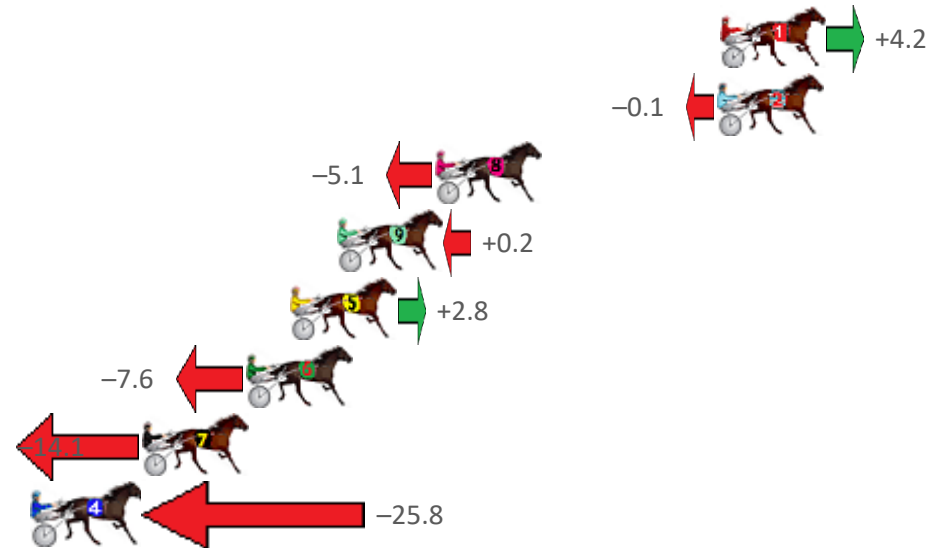

Redcliffe Race 2 Distance 2040m

Sunday, 22 May 2022

Gross Time: 2:31.60 MileRate: 1:59.60 LeadTime: 30.40s First Qtr: 30.10s Second Qtr: 30.10s Third Qtr: 29.90s Fourth Qtr: 31.10s

NoHorse	Plc	Margin	Time	800Time (W)	400 Time (W)
1 POLKA DOT DANCE	1	0.0m	2:31.60	60.68s (0)	30.76s (0)
2 SO KOOL MASTER	2	0.1m	2:31.61	61.01s (0)	31.11s (0)
8 MISTERRIODEJANEIRO	3	11.3m	2:32.52	61.39s (1)	31.20s (2)
9 AQUA CRUISER	4	15.2m	2:32.84	60.98s (1)	31.12s (2)
5 VOODOO FELLA	5	17.0m	2:32.98	60.79s (1)	31.24s (3)
6 LETSPLAYUNI	6	18.8m	2:33.13	61.58s (1)	31.49s (0)
7 UNCLE LUKEY	7	22.9m	2:33.46	62.07s (0)	32.17s (0)
4 MISS MIA	8	27.2m	2:33.81	62.96s (1)	32.71s (1)

Finish Position and metres gained from 800m

Sectionals
Powered
by

Home of PJ Harness Analyser

Want to know how successful PJ Harness Analyser is?
Click here for regular updates

www.pjdata.com.au admin@pjdata.com.au www.facebook.com/PJHarnessRacing