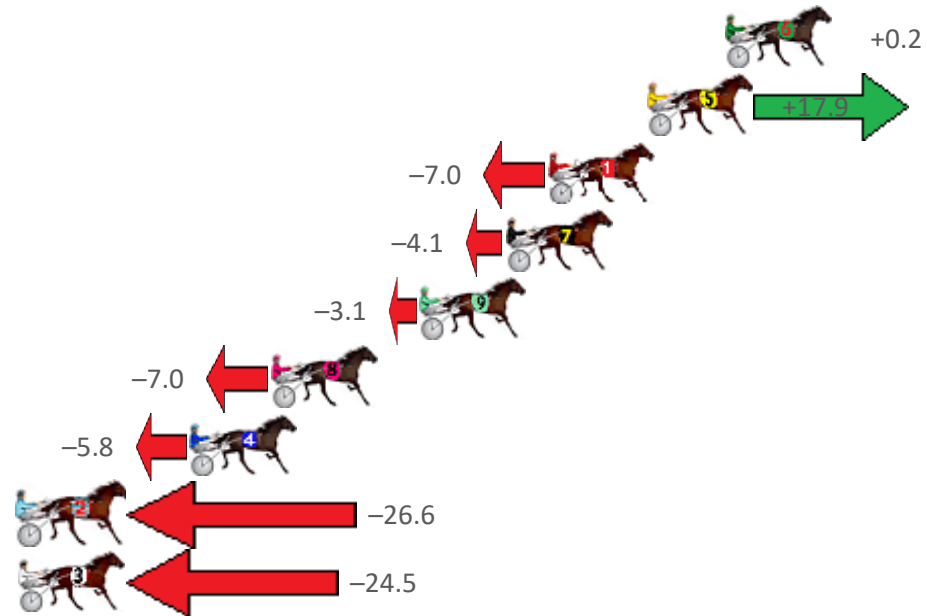

Redcliffe Race 8 Distance 1780m

Sunday, 22 May 2022

Gross Time: 2:16.30 MileRate: 2:03.20 LeadTime: 12.00s First Qtr: 31.30s Second Qtr: 31.80s Third Qtr: 30.10s Fourth Qtr: 31.10s

NoHorse	Plc	Margin	Time	800Time (W)	400 Time (W)
6 CIRCLE LINE	1	0.0m	2:16.30	61.18s (1)	31.05s (1)
5 REGINA ELENA	2	3.1m	2:16.55	59.84s (1)	29.95s (0)
1 BETTERTHAN TORQUE	3	7.0m	2:16.87	61.73s (0)	31.64s (0)
7 IM A SHY GUY	4	8.7m	2:17.01	61.51s (0)	31.45s (0)
9 BEEF CITY STARZZZ	5	12.1m	2:17.28	61.44s (0)	31.37s (0)
8 UWATCHINGME	6	18.0m	2:17.76	61.73s (1)	31.87s (2)
4 LUCINDA JAMAR	7	21.2m	2:18.02	61.64s (0)	31.70s (0)
2 PAGEANTRY	8	33.0m	2:18.98	63.22s (1)	33.03s (1)
3 WILLSINTOWN	9	39.9m	2:19.54	63.06s (1)	32.76s (1)

Finish Position and metres gained from 800m

Sectionals
Powered
by

Home of PJ Harness Analyser

Want to know how successful PJ Harness Analyser is?
Click here for regular updates

www.pjdata.com.au admin@pjdata.com.au www.facebook.com/PJHarnessRacing