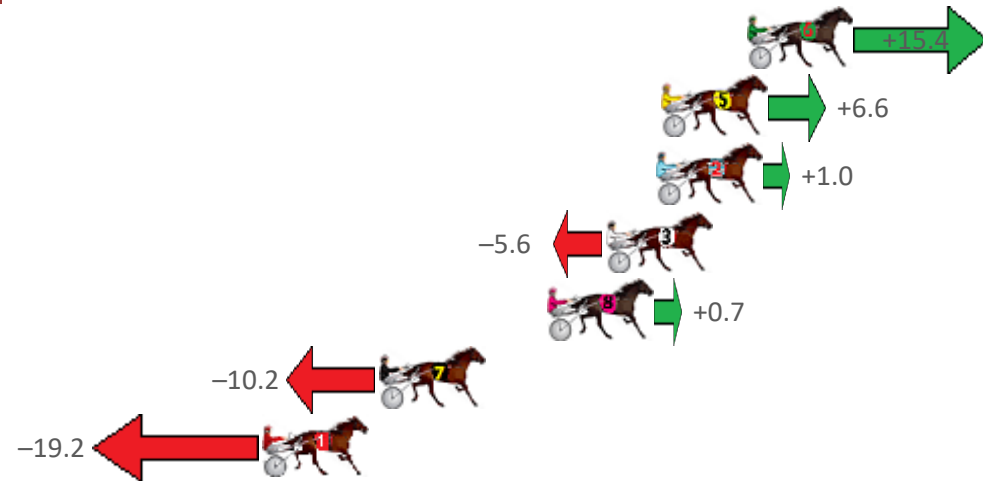

Redcliffe Race 3 Distance 1780m

Sunday, 22 May 2022

Gross Time: 2:14.90 MileRate: 2:02.00 LeadTime: 11.90s First Qtr: 31.60s Second Qtr: 31.90s Third Qtr: 29.40s Fourth Qtr: 30.10s

No	Horse	Plc	Margin	Time	800Time (W)	400 Time (W)
6	WESTERN SHOWGIRL	1	0.0m	2:14.90	58.36s (1)	29.19s (1)
5	MY ULTIMATE LOUIE	2	3.4m	2:15.17	59.01s (1)	29.76s (2)
2	SUBTLE ADVICE	3	3.6m	2:15.18	59.43s (1)	30.03s (1)
3	OLIVER WINKLE	4	5.6m	2:15.34	59.91s (1)	30.50s (1)
8	DENNINGTON HEIGHTS	5	7.9m	2:15.52	59.45s (0)	30.08s (0)
7	ELEVATE	6	14.6m	2:16.05	60.25s (0)	30.89s (0)
1	YARRAMANS SHADOW	7	19.2m	2:16.41	60.92s (0)	31.54s (0)

Finish Position and metres gained from 800m

Sectionals
Powered
by

Home of PJ Harness Analyser

Want to know how successful PJ Harness Analyser is?
Click here for regular updates

www.pjdata.com.au admin@pjdata.com.au www.facebook.com/PJHarnessRacing