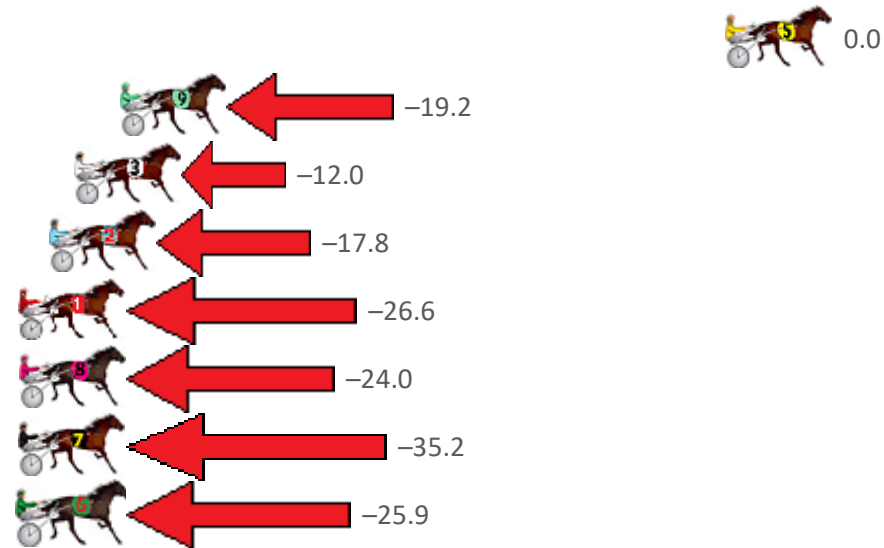

Redcliffe Race 4 Distance 1780m

Sunday, 22 May 2022

Gross Time: 2:13.30 MileRate: 2:00.50 LeadTime: 12.40s First Qtr: 31.90s Second Qtr: 31.40s Third Qtr: 28.80s Fourth Qtr: 28.80s

NoHorse	Plc	Margin	Time	800Time (W)	400 Time (W)
5 MOTU CULLEN	1	0.0m	2:13.30	57.60s (0)	28.80s (0)
9 BUKTHSYSTEM	2	24.0m	2:15.11	58.97s (1)	30.00s (1)
3 MY SECRET BEACH	3	25.8m	2:15.25	58.46s (1)	29.40s (1)
2 REDUCED TO ASHES	4	26.8m	2:15.33	58.87s (1)	29.86s (1)
1 WHATA CHALLENGE	5	30.8m	2:15.63	59.50s (0)	30.60s (0)
8 AUNTY FRANCES	6	38.0m	2:16.17	59.32s (0)	30.26s (0)
7 MY ULTIMATE CLIPPA	7	44.0m	2:16.63	60.12s (0)	31.08s (0)
6 LESVOS LAD	8	44.7m	2:16.68	59.45s (0)	30.31s (0)

Finish Position and metres gained from 800m

Sectionals
Powered
by

Home of PJ Harness Analyser

Want to know how successful PJ Harness Analyser is?
Click here for regular updates

www.pjdata.com.au admin@pjdata.com.au www.facebook.com/PJHarnessRacing