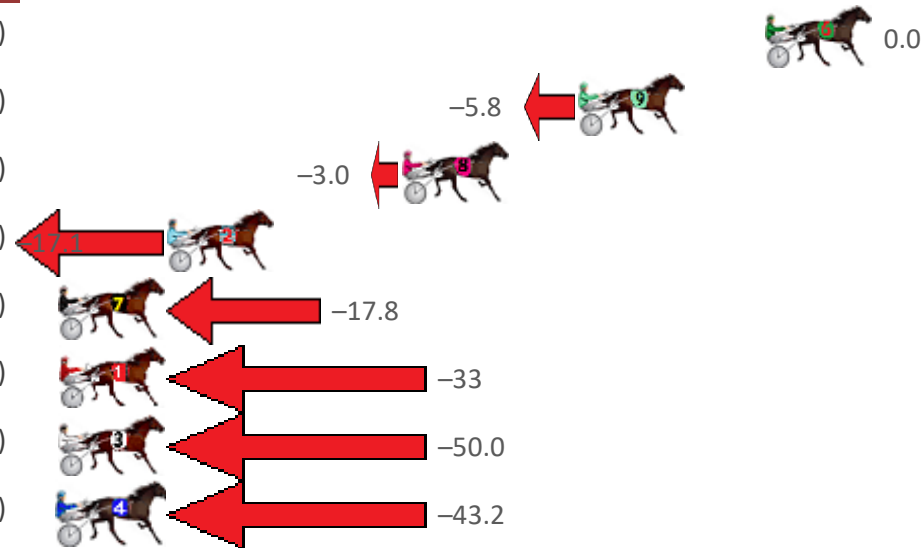

Redcliffe Race 6 Distance 1780m

Sunday, 22 May 2022

Gross Time: 2:13.50 MileRate: 2:00.70 LeadTime: 12.30s First Qtr: 30.50s Second Qtr: 30.90s Third Qtr: 29.30s Fourth Qtr: 30.50s

NoHorse	Plc	Margin	Time	800Time (W)	400 Time (W)
6 JOHNROD	1	0.0m	2:13.50	59.80s (0)	30.50s (0)
9 DARBY BRIGHTS	2	7.4m	2:14.09	60.23s (1)	30.80s (1)
8 FEEL THE THRILL	3	14.4m	2:14.65	60.02s (1)	30.41s (2)
2 ALLY PINK	4	23.7m	2:15.39	61.07s (1)	31.40s (1)
7 PRIVATE JUJON	5	31.2m	2:15.99	61.12s (0)	31.39s (1)
1 IM ISABELLA	6	41.1m	2:16.78	62.19s (0)	32.45s (0)
3 NOLONGA YOUR CHOIC	7	54.4m	2:17.84	63.52s (0)	33.79s (0)
4 QUALITY TIME	8	93.2m	2:20.94	63.01s (0)	33.24s (0)

Finish Position and metres gained from 800m

Sectionals
Powered
by

Home of PJ Harness Analyser

Want to know how successful PJ Harness Analyser is?
Click here for regular updates

www.pjdata.com.au admin@pjdata.com.au www.facebook.com/PJHarnessRacing

The Racing Queensland Board (trading as Racing Queensland) and provider are not responsible for the completeness or accuracy of any of the information contained herein, and makes no representations about its suitability for any purpose.