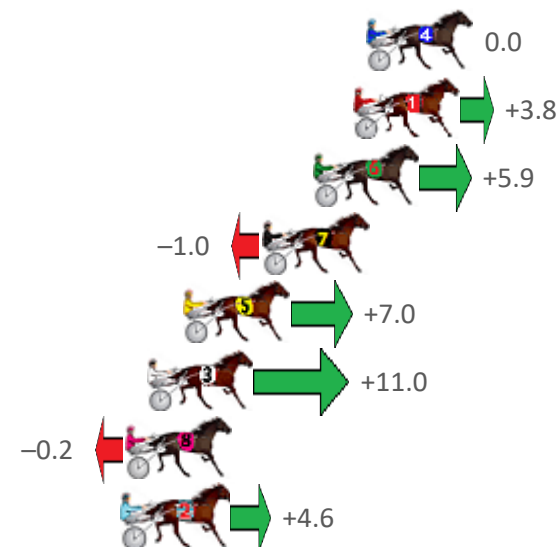

Albion Park Race 4 Distance 2138m

Saturday, 18 June 2022

Gross Time: 2:34.20 MileRate: 1:56.00 LeadTime: 39.20s First Qtr: 31.00s Second Qtr: 30.80s Third Qtr: 26.10s Fourth Qtr: 27.10s

NoHorse	Plc	Margin	Time	800Time (W)	400 Time (W)
4 JILLIBY KUNG FU	1	0.0m	2:34.20	53.20s (0)	27.10s (0)
1 SCARLET BABE	2	0.5m	2:34.24	52.96s (0)	26.82s (0)
6 MAKE MINE MEMPHIS	3	2.1m	2:34.35	52.83s (1)	26.77s (1)
7 FIRE FOX	4	4.1m	2:34.49	53.29s (1)	27.19s (1)
5 INFATUATION	5	7.2m	2:34.71	52.79s (1)	26.81s (1)
3 ROCK BOTTOM	6	8.7m	2:34.82	52.54s (0)	26.08s (0)
8 LOMBO HEAVEN	7	9.5m	2:34.88	53.28s (0)	27.10s (0)
2 MY ULTIMATE STAR	8	9.6m	2:34.89	52.97s (0)	26.79s (0)

Finish Position and metres gained from 800m

Sectionals
Powered
by

Home of PJ Harness Analyser

Want to know how successful PJ Harness Analyser is?
Click here for regular updates

www.pjdata.com.au admin@pjdata.com.au www.facebook.com/PJHarnessRacing

The Racing Queensland Board (trading as Racing Queensland) and provider are not responsible for the completeness or accuracy of any of the information contained herein, and makes no representations about its suitability for any purpose.