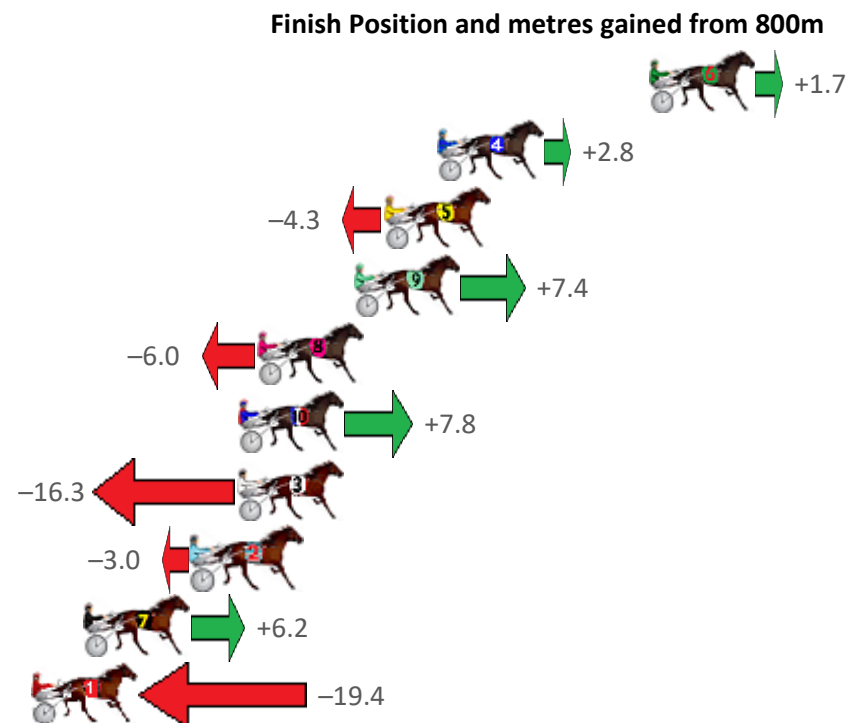

Albion Park Race 8 Distance 1660m

Saturday, 18 June 2022

Gross Time: 1:57.10 MileRate: 1:53.50 LeadTime: 3.30s First Qtr: 27.10s Second Qtr: 29.60s Third Qtr: 28.70s Fourth Qtr: 28.40s

No	Horse	Plc	Margin	Time	800Time (W)	400 Time (W)
6	BALLERINI	1	0.0m	1:57.10	56.98s (1)	28.40s (1)
4	GIRLS ARE BEST	2	8.4m	1:57.73	56.93s (1)	28.39s (1)
5	GIRL FROM OZ	3	10.5m	1:57.88	57.44s (1)	28.86s (1)
9	SOHO ALMASI	4	11.7m	1:57.97	56.61s (1)	28.87s (2)
8	LADY AVANA	5	15.5m	1:58.26	57.58s (0)	28.84s (0)
10	PLATINUM REVOLUTIO	6	16.3m	1:58.32	56.60s (1)	28.50s (1)
3	CLOWNS TOTHE LEFT	7	16.3m	1:58.32	58.32s (0)	29.58s (0)
2	SOMEGIRLSOMEWHER	8	18.1m	1:58.45	57.37s (1)	28.87s (2)
7	JENDEN STRIKE	9	22.4m	1:58.77	56.73s (1)	28.83s (2)
1	THIS ONES FOR YOU	10	24.5m	1:58.93	58.57s (0)	29.79s (0)

Sectionals
Powered
by

Home of PJ Harness Analyser

Want to know how successful PJ Harness Analyser is?
Click here for regular updates

www.pjdata.com.au admin@pjdata.com.au www.facebook.com/PJHarnessRacing

The Racing Queensland Board (trading as Racing Queensland) and provider are not responsible for the completeness or accuracy of any of the information contained herein, and makes no representations about its suitability for any purpose.