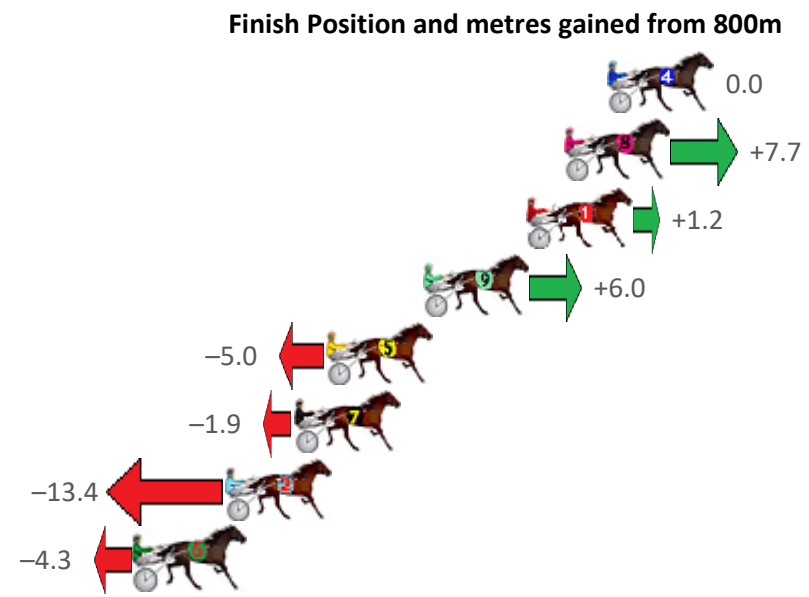

Albion Park Race 3 Distance 1660m

Saturday, 18 June 2022

Gross Time: 1:57.50 MileRate: 1:54.00 LeadTime: 3.10s First Qtr: 27.50s Second Qtr: 29.30s Third Qtr: 29.10s Fourth Qtr: 28.50s

NoHorse	Plc	Margin	Time	800Time (W)	400 Time (W)
4 EL AGUILA	1	0.0m	1:57.50	57.60s (0)	28.50s (0)
8 MAMMALS MAGIC	2	1.7m	1:57.63	57.05s (0)	28.03s (0)
1 SQUIRE	3	3.2m	1:57.74	57.52s (0)	28.46s (0)
9 TEARAWAY DIAMOND	4	7.3m	1:58.05	57.19s (0)	28.17s (0)
5 HARPS	5	11.1m	1:58.33	57.99s (1)	28.93s (1)
7 MAJORDOIT	6	12.4m	1:58.43	57.77s (1)	28.75s (2)
2 JUST ROKIN	7	15.1m	1:58.63	58.61s (1)	29.51s (1)
6 BLUE IVY	8	18.7m	1:58.90	57.96s (1)	28.90s (1)

Sectionals
Powered
by

Home of PJ Harness Analyser

Want to know how successful PJ Harness Analyser is?
Click here for regular updates

www.pjdata.com.au admin@pjdata.com.au www.facebook.com/PJHarnessRacing

The Racing Queensland Board (trading as Racing Queensland) and provider are not responsible for the completeness or accuracy of any of the information contained herein, and makes no representations about its suitability for any purpose.