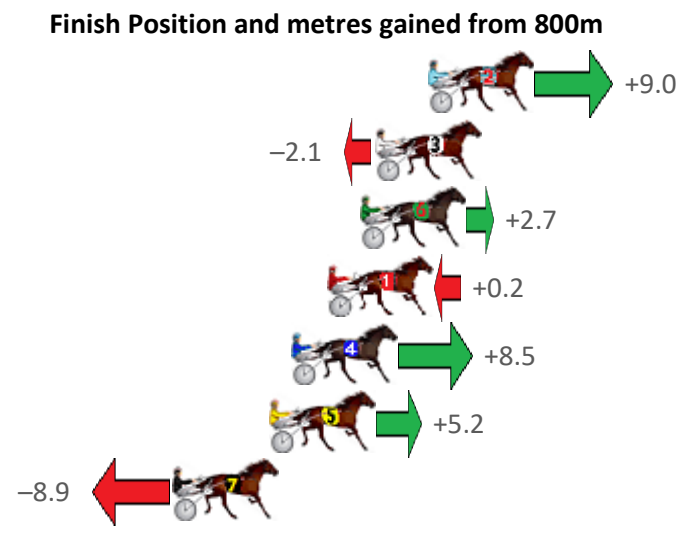

Albion Park Race 9 Distance 2138m

Saturday, 18 June 2022

Gross Time: 2:34.80 MileRate: 1:56.50 LeadTime: 38.20s First Qtr: 31.40s Second Qtr: 29.70s Third Qtr: 26.70s Fourth Qtr: 28.80s

NoHorse	Plc	Margin	Time	800Time (W)	400 Time (W)
2 SAM IS PERFECTION	1	0.0m	2:34.80	54.90s (0)	28.20s (0)
3 MOHS EM DOWN	2	2.1m	2:34.96	55.66s (0)	28.96s (0)
6 SAUCY DREAMS	3	2.7m	2:35.00	55.34s (1)	28.60s (1)
1 BETTERTHANDIAMOND	4	4.0m	2:35.10	55.52s (0)	28.78s (0)
4 FOND MEMORIES	5	5.4m	2:35.21	54.99s (0)	28.33s (0)
5 HIDDEN COURAGE	6	6.3m	2:35.28	55.22s (1)	28.56s (1)
7 ROCKNROLL ICON	7	10.1m	2:35.56	56.18s (1)	29.44s (1)

Sectionals
Powered
by

Home of PJ Harness Analyser

Want to know how successful PJ Harness Analyser is?
Click here for regular updates

www.pjdata.com.au admin@pjdata.com.au www.facebook.com/PJHarnessRacing

The Racing Queensland Board (trading as Racing Queensland) and provider are not responsible for the completeness or accuracy of any of the information contained herein, and makes no representations about its suitability for any purpose.