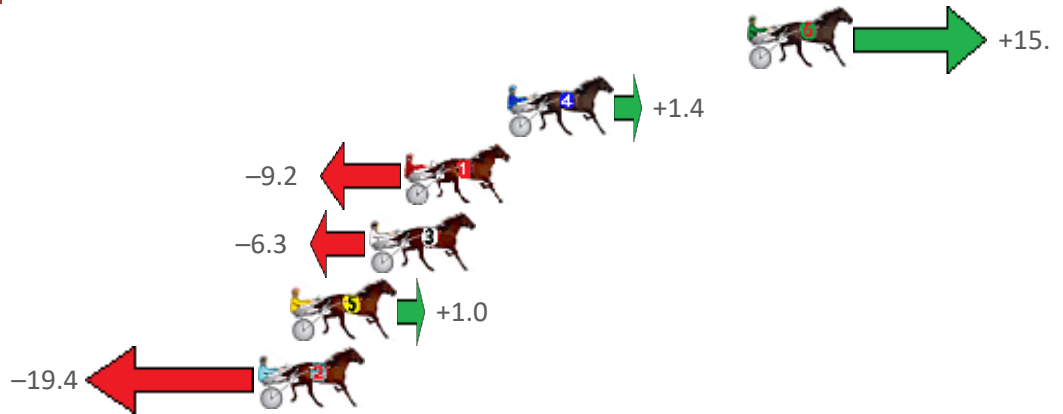

Albion Park Race 10 Distance 1660m

Saturday, 18 June 2022

Gross Time: 1:56.80 MileRate: 1:53.20 LeadTime: 3.40s First Qtr: 26.50s Second Qtr: 30.30s Third Qtr: 29.50s Fourth Qtr: 27.10s

NoHorse	Plc	Margin	Time	800Time (W)	400 Time (W)
6 AMORE VITA	1	0.0m	1:56.80	55.48s (1)	26.86s (2)
4 TIMS A TROOPER	2	9.5m	1:57.48	56.48s (1)	27.62s (1)
1 CATSEYE BEACH	3	13.6m	1:57.77	57.25s (0)	27.79s (0)
3 SOHO RHAPSODY	4	15.0m	1:57.87	57.03s (0)	27.65s (1)
5 SUGAR APPLE	5	18.1m	1:58.09	56.49s (1)	27.83s (2)
2 WE ALWAYS HAVE FAIT	6	19.4m	1:58.18	57.98s (0)	28.48s (0)

Finish Position and metres gained from 800m

Sectionals
Powered
by

Home of PJ Harness Analyser

Want to know how successful PJ Harness Analyser is?
Click here for regular updates

www.pjdata.com.au admin@pjdata.com.au www.facebook.com/PJHarnessRacing

The Racing Queensland Board (trading as Racing Queensland) and provider are not responsible for the completeness or accuracy of any of the information contained herein, and makes no representations about its suitability for any purpose.