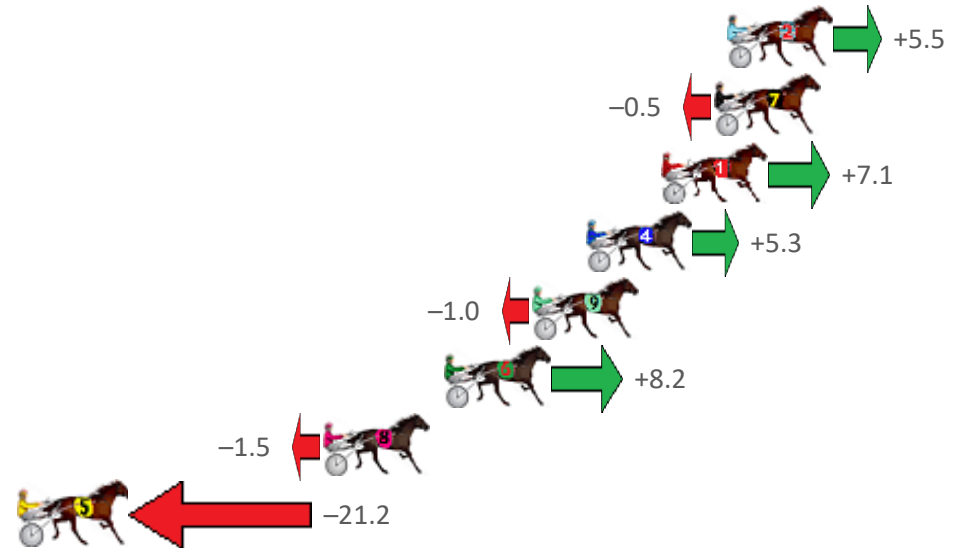

Albion Park Race 6 Distance 2680m

Saturday, 18 June 2022

Gross Time: 3:12.50 MileRate: 1:55.60 LeadTime: 77.80s First Qtr: 30.70s Second Qtr: 29.40s Third Qtr: 26.60s Fourth Qtr: 28.00s

NoHorse	Plc	Margin	Time	800Time (W)	400 Time (W)
2 SPIRIT OF ST LOUIS	1	0.0m	3:12.50	54.24s (0)	27.72s (0)
7 BLACKSADANCE	2	0.5m	3:12.54	54.64s (0)	28.04s (0)
1 COLT THIRTY ONE	3	2.6m	3:12.69	54.15s (0)	27.55s (0)
4 NORTHVIEW HUSTLER	4	5.6m	3:12.91	54.29s (1)	27.65s (1)
9 MAJESTIC CRUISER	5	7.7m	3:13.07	54.73s (1)	28.13s (1)
6 MISTERFREEZE	6	11.2m	3:13.32	54.14s (0)	27.26s (1)
8 GOTTASHOPEARLY	7	16.0m	3:13.68	54.82s (0)	27.90s (0)
5 APHORISM	8	36.3m	3:15.17	56.27s (1)	29.39s (1)

Finish Position and metres gained from 800m

Sectionals
Powered
by

Home of PJ Harness Analyser

Want to know how successful PJ Harness Analyser is?
Click here for regular updates

www.pjdata.com.au admin@pjdata.com.au www.facebook.com/PJHarnessRacing