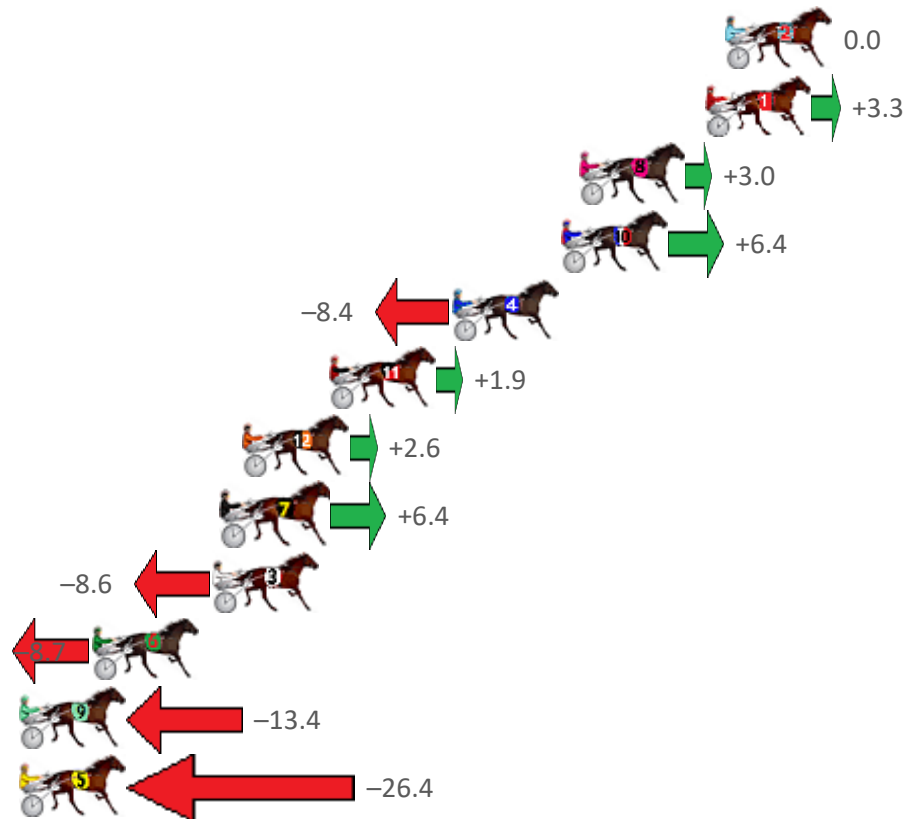

Albion Park Race 2 Distance 2138m

Saturday, 18 June 2022

Gross Time: 2:33.60 MileRate: 1:55.60 LeadTime: 36.70s First Qtr: 31.40s Second Qtr: 29.80s Third Qtr: 27.50s Fourth Qtr: 28.20s

NoHorse	Plc	Margin	Time	800Time (W)	400 Time (W)
2 OBI ONE	1	0.0m	2:33.60	55.70s (0)	28.20s (0)
1 NICKS PICK	2	0.8m	2:33.66	55.48s (0)	27.94s (0)
8 FALCONS	3	5.8m	2:34.03	55.53s (0)	28.03s (0)
10 ASTERISM	4	6.5m	2:34.08	55.30s (0)	27.80s (0)
4 SCOTCH EN ICE	5	10.8m	2:34.40	56.34s (1)	28.88s (1)
11 IM JIMMY JAMES	6	15.7m	2:34.76	55.66s (0)	28.08s (0)
12 THREE RIVERS	7	19.1m	2:35.02	55.64s (1)	28.38s (1)
7 CALA JANE	8	19.9m	2:35.07	55.37s (1)	28.23s (2)
3 ISOLATION	9	20.3m	2:35.10	56.40s (1)	28.90s (2)
6 AIR TIME	10	25.1m	2:35.46	56.44s (2)	28.90s (2)
9 STRONG RESPONSE	11	29.8m	2:35.81	56.79s (1)	29.57s (1)
5 LOCHIEL	12	32.8m	2:36.03	57.69s (1)	30.15s (1)

Finish Position and metres gained from 800m

Sectionals
Powered
by

Home of PJ Harness Analyser

Want to know how successful PJ Harness Analyser is?
Click here for regular updates

www.pjdata.com.au admin@pjdata.com.au www.facebook.com/PJHarnessRacing

The Racing Queensland Board (trading as Racing Queensland) and provider are not responsible for the completeness or accuracy of any of the information contained herein, and makes no representations about its suitability for any purpose.