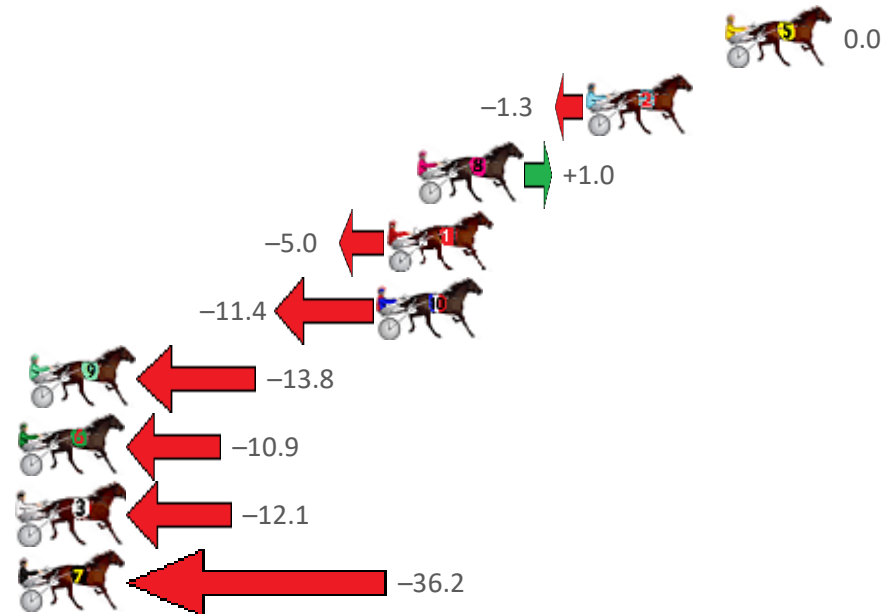

Albion Park Race 1 Distance 1660m

Saturday, 18 June 2022

Gross Time: 1:54.80 MileRate: 1:51.30 LeadTime: 3.20s First Qtr: 27.60s Second Qtr: 29.10s Third Qtr: 26.90s Fourth Qtr: 28.00s

No	Horse	Plc	Margin	Time	800Time (W)	400 Time (W)
5	MAJOR JELLIS	1	0.0m	1:54.80	54.90s (0)	28.00s (0)
2	ROCKS OR DIAMONDS	2	5.5m	1:55.20	55.02s (0)	28.12s (0)
8	REGULUS	3	12.2m	1:55.70	54.92s (0)	27.98s (0)
1	SO BOBS YOUR UNCLE	4	13.4m	1:55.79	55.33s (0)	28.35s (0)
10	ADAM CROCKER	5	13.8m	1:55.82	55.76s (1)	28.78s (1)
9	GENERAL MONTANA	6	27.6m	1:56.83	56.01s (1)	28.83s (2)
6	JUMPING JOLT	7	28.3m	1:56.88	55.82s (0)	28.76s (0)
3	BEE GEES BANDIT	8	30.1m	1:57.02	55.92s (1)	28.70s (1)
7	CALL ME KEITH	9	45.2m	1:58.13	57.63s (1)	30.41s (1)

Finish Position and metres gained from 800m

Sectionals
Powered
by

Home of PJ Harness Analyser

Want to know how successful PJ Harness Analyser is?
Click here for regular updates

www.pjdata.com.au admin@pjdata.com.au www.facebook.com/PJHarnessRacing

The Racing Queensland Board (trading as Racing Queensland) and provider are not responsible for the completeness or accuracy of any of the information contained herein, and makes no representations about its suitability for any purpose.