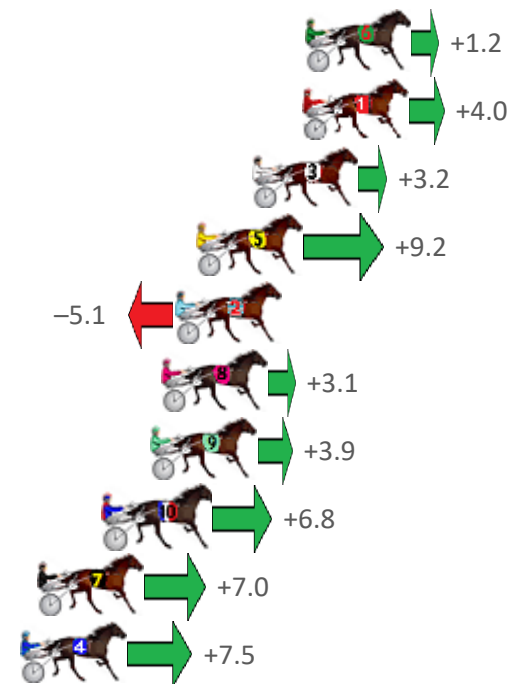

Albion Park Race 7 Distance 1660m

Saturday, 18 June 2022

Gross Time: 1:56.30 MileRate: 1:52.80 LeadTime: 3.20s First Qtr: 27.70s Second Qtr: 29.20s Third Qtr: 27.40s Fourth Qtr: 28.80s

NoHorse	Plc	Margin	Time	800Time (W)	400 Time (W)
6 DELIGHTFUL DUDE	1	0.0m	1:56.30	56.12s (1)	28.68s (1)
1 KING TRITON	2	0.1m	1:56.31	55.93s (0)	28.53s (0)
3 BOMBADIER JUJON	3	2.1m	1:56.46	56.00s (1)	28.56s (1)
5 SAVING MAJOR PERCY	4	4.3m	1:56.63	55.61s (0)	28.25s (0)
2 I NEED YOU NOW	5	5.1m	1:56.69	56.59s (0)	29.19s (0)
8 DESPONDENT	6	5.7m	1:56.73	56.03s (0)	28.67s (0)
9 LITTLE BOLT	7	6.1m	1:56.76	55.98s (1)	28.54s (1)
10 OHOKA JIMMY	8	7.9m	1:56.90	55.80s (1)	28.36s (1)
7 GLENEAGLE WARRIOR	9	10.6m	1:57.10	55.80s (0)	28.44s (0)
4 MISDEMEANOR	10	11.3m	1:57.15	55.77s (1)	28.33s (1)

Finish Position and metres gained from 800m

Sectionals
Powered
by

Home of PJ Harness Analyser

Want to know how successful PJ Harness Analyser is?
Click here for regular updates

www.pjdata.com.au admin@pjdata.com.au www.facebook.com/PJHarnessRacing