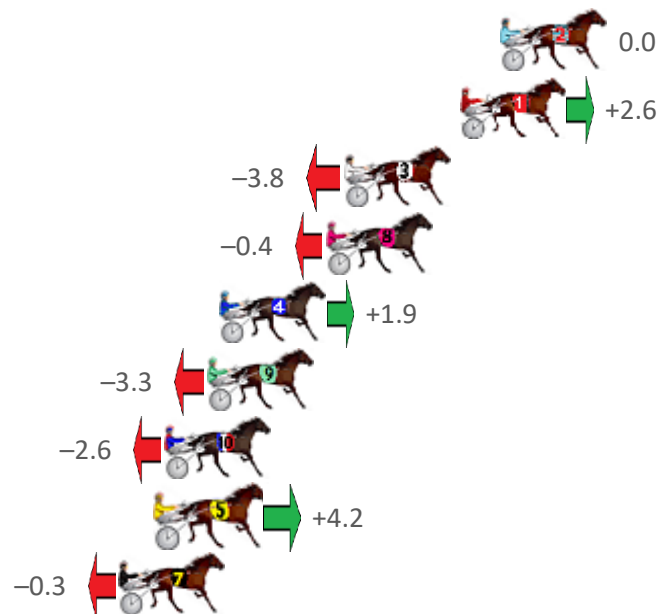

Albion Park Race 5 Distance 1660m

Saturday, 18 June 2022

Gross Time: 1:56.20 MileRate: 1:52.60 LeadTime: 3.30s First Qtr: 28.60s Second Qtr: 29.50s Third Qtr: 27.20s Fourth Qtr: 27.60s

NoHorse	Plc	Margin	Time	800Time (W)	400 Time (W)
2 BIG WHEELS	1	0.0m	1:56.20	54.80s (0)	27.60s (0)
1 COURAGEOUS SAINT	2	1.6m	1:56.32	54.64s (0)	27.40s (0)
3 THREE IN HEAVEN	3	6.2m	1:56.65	55.09s (1)	27.77s (1)
8 WATTS UP SUNSHINE	4	6.9m	1:56.70	54.86s (1)	27.58s (2)
4 ROLL ONE OVER	5	11.1m	1:57.01	54.73s (0)	27.41s (0)
9 LETTERKENNY BOY	6	11.6m	1:57.04	55.08s (0)	27.76s (0)
10 LOVE YOUR WORK	7	13.3m	1:57.17	55.05s (1)	27.77s (1)
5 DELIGHTFUL REASON	8	13.6m	1:57.19	54.59s (0)	27.31s (0)
7 FIRST STRING	9	15.1m	1:57.30	54.90s (1)	27.62s (1)

Finish Position and metres gained from 800m

Sectionals
Powered
by

Home of PJ Harness Analyser

Want to know how successful PJ Harness Analyser is?
Click here for regular updates

www.pjdata.com.au admin@pjdata.com.au www.facebook.com/PJHarnessRacing

The Racing Queensland Board (trading as Racing Queensland) and provider are not responsible for the completeness or accuracy of any of the information contained herein, and makes no representations about its suitability for any purpose.