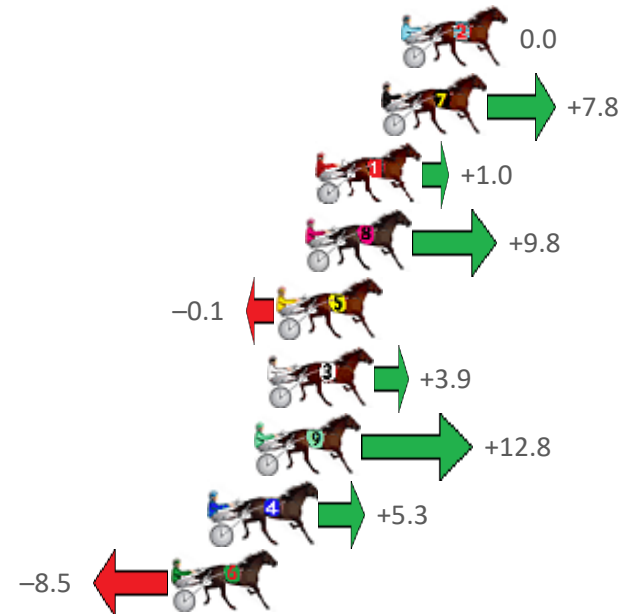

Redcliffe Race 5 Distance 2040m

Wednesday, 29 June 2022

Gross Time: 2:32.10 MileRate: 2:00.00 LeadTime: 31.90s First Qtr: 30.30s Second Qtr: 30.40s Third Qtr: 29.30s Fourth Qtr: 30.20s

NoHorse	Plc	Margin	Time	800Time (W)	400 Time (W)
2 JOHNROD	1	0.0m	2:32.10	59.50s (0)	30.20s (0)
7 ROSES ARE SWEET	2	0.8m	2:32.16	58.92s (0)	29.57s (0)
1 BUKTHSYSTEM	3	3.4m	2:32.37	59.43s (0)	30.09s (0)
8 ASHLEE NITRO	4	3.8m	2:32.40	58.78s (1)	29.39s (1)
5 LUXURY LAD	5	4.9m	2:32.49	59.51s (1)	30.03s (1)
3 INDY JEWEL	6	5.3m	2:32.52	59.21s (1)	29.77s (2)
9 ZACHAROONI	7	5.8m	2:32.56	58.55s (1)	29.21s (1)
4 MY ULTIMATE VICTOR	8	7.5m	2:32.69	59.11s (0)	29.74s (0)
6 MOTU CULLEN	9	9.1m	2:32.82	60.13s (1)	30.66s (1)

Finish Position and metres gained from 800m

Sectionals
Powered
by

Home of PJ Harness Analyser

Want to know how successful PJ Harness Analyser is?
Click here for regular updates

www.pjdata.com.au admin@pjdata.com.au www.facebook.com/PJHarnessRacing