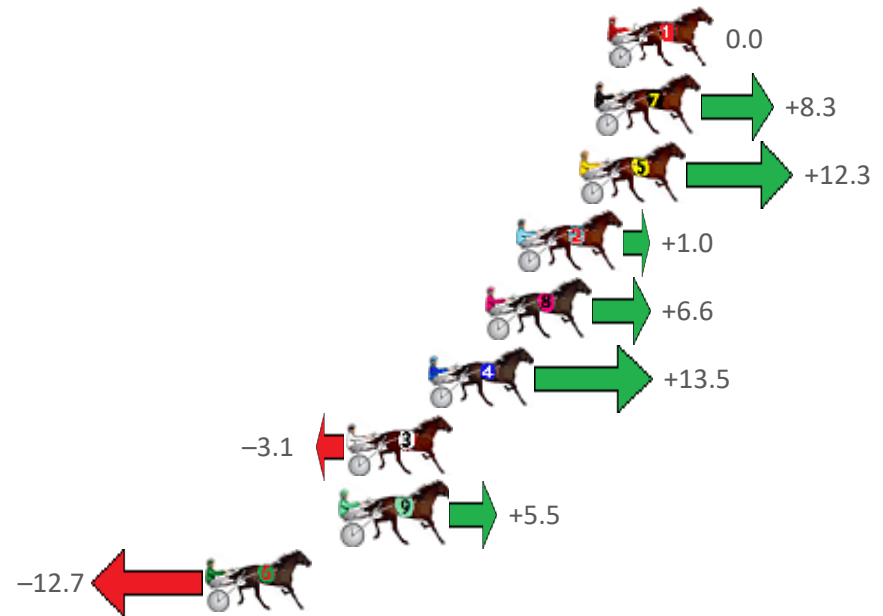

Redcliffe Race 7 Distance 1780m

Wednesday, 29 June 2022

Gross Time: 2:13.40 MileRate: 2:00.60 LeadTime: 11.40s First Qtr: 30.80s Second Qtr: 30.80s Third Qtr: 29.60s Fourth Qtr: 30.80s

No	Horse	Plc	Margin	Time	800Time (W)	400 Time (W)
1	REMEMBER EVE	1	0.0m	2:13.40	60.40s (0)	30.80s (0)
7	CHASIN DREAMZ	2	0.5m	2:13.44	59.78s (0)	29.84s (0)
5	EXPLANATION NOTED	3	1.1m	2:13.49	59.48s (0)	29.55s (0)
2	NEVAEVABEND	4	3.6m	2:13.69	60.32s (0)	30.43s (0)
8	SONNY ORLANDO	5	4.8m	2:13.79	59.90s (1)	29.68s (1)
4	VERMONT	6	7.1m	2:13.97	59.39s (1)	29.49s (2)
3	SUNDOWNER SHANNO	7	10.3m	2:14.23	60.63s (1)	30.39s (2)
9	MY SECRET BEACH	8	10.5m	2:14.25	59.99s (1)	30.12s (3)
6	ILLAWONG DREAMTIM	9	15.9m	2:14.68	61.35s (1)	31.08s (1)

Finish Position and metres gained from 800m

Sectionals
Powered
by

Home of PJ Harness Analyser

Want to know how successful PJ Harness Analyser is?
Click here for regular updates

www.pjdata.com.au admin@pjdata.com.au www.facebook.com/PJHarnessRacing