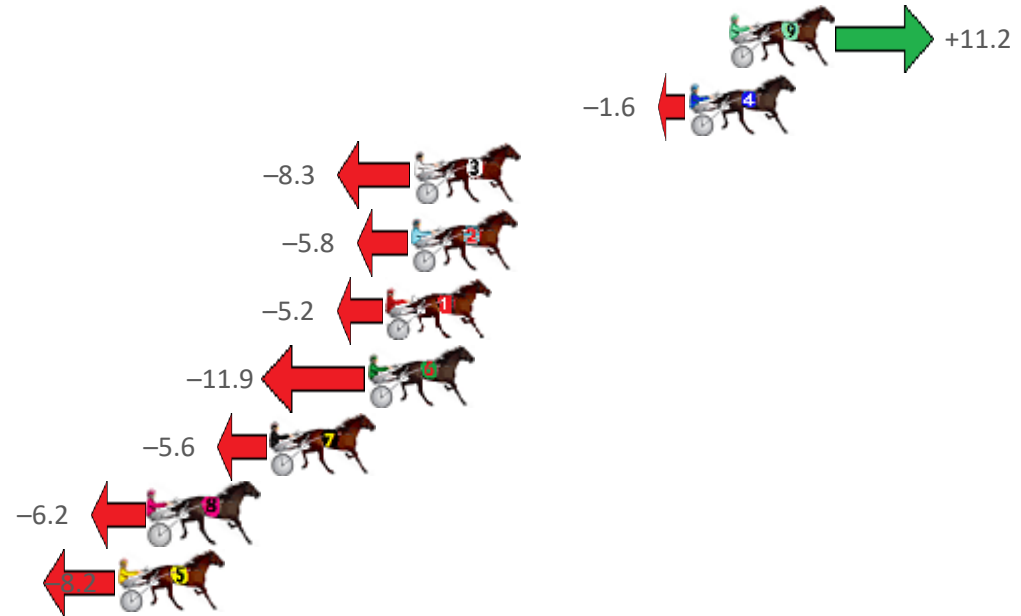

Redcliffe Race 9 Distance 1780m

Wednesday, 29 June 2022

Gross Time: 2:14.70 MileRate: 2:01.70 LeadTime: 11.70s First Qtr: 29.90s Second Qtr: 32.70s Third Qtr: 30.50s Fourth Qtr: 29.90s

NoHorse	Plc	Margin	Time	800Time (W)	400 Time (W)
9 EMMALEEN	1	0.0m	2:14.70	59.56s (1)	29.60s (2)
4 PRIDE AND LOUD	2	1.6m	2:14.83	60.52s (0)	30.02s (0)
3 AGENT STARLING	3	12.5m	2:15.68	61.02s (0)	30.44s (0)
2 FURIOSA	4	12.6m	2:15.69	60.84s (1)	30.32s (1)
1 THE WHISTLER	5	13.6m	2:15.77	60.79s (0)	30.20s (0)
6 MOON OVER MONTAN	6	14.3m	2:15.82	61.29s (1)	30.81s (1)
7 TONY'S SECRET	7	18.2m	2:16.13	60.82s (0)	30.20s (0)
8 SNACK TIME ROCKS	8	23.0m	2:16.50	60.87s (0)	30.73s (1)
5 GHOST TRAIN	9	24.2m	2:16.60	61.02s (1)	31.04s (2)

Finish Position and metres gained from 800m

Sectionals
Powered
by

Home of PJ Harness Analyser

Want to know how successful PJ Harness Analyser is?
Click here for regular updates

www.pjdata.com.au admin@pjdata.com.au www.facebook.com/PJHarnessRacing