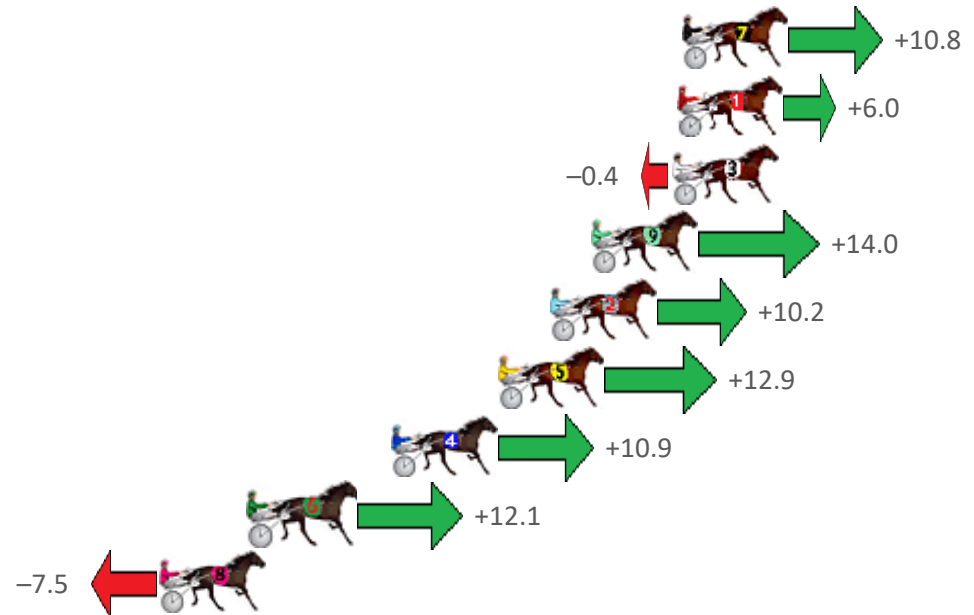

Redcliffe Race 3 Distance 1780m

Wednesday, 29 June 2022

Gross Time: 2:10.60 MileRate: 1:58.00 LeadTime: 11.80s First Qtr: 30.30s Second Qtr: 29.70s Third Qtr: 29.20s Fourth Qtr: 29.60s

NoHorse	Plc	Margin	Time	800Time (W)	400 Time (W)
7 BETTOR ROMANCE	1	0.0m	2:10.60	58.01s (0)	28.94s (0)
1 ALTANA BLUE	2	0.2m	2:10.62	58.36s (0)	29.26s (0)
3 MAGICOL IDEAL	3	0.4m	2:10.63	58.83s (0)	29.63s (0)
9 HOT ROD HEAVEN	4	3.6m	2:10.88	57.78s (1)	29.06s (2)
2 ONYA DOUG	5	5.2m	2:11.00	58.05s (0)	28.98s (0)
5 ADRENALINE RUSH	6	7.3m	2:11.17	57.86s (0)	28.80s (0)
4 BANGKOK BRAVADO	7	11.5m	2:11.49	58.00s (1)	29.22s (1)
6 VANITY BAY	8	17.1m	2:11.93	57.92s (1)	29.73s (2)
8 IMA BEACH BABE	9	20.7m	2:12.21	59.35s (1)	30.49s (1)

Finish Position and metres gained from 800m

Sectionals
Powered
by

Home of PJ Harness Analyser

Want to know how successful PJ Harness Analyser is?
Click here for regular updates

www.pjdata.com.au admin@pjdata.com.au www.facebook.com/PJHarnessRacing

The Racing Queensland Board (trading as Racing Queensland) and provider are not responsible for the completeness or accuracy of any of the information contained herein, and makes no representations about its suitability for any purpose.