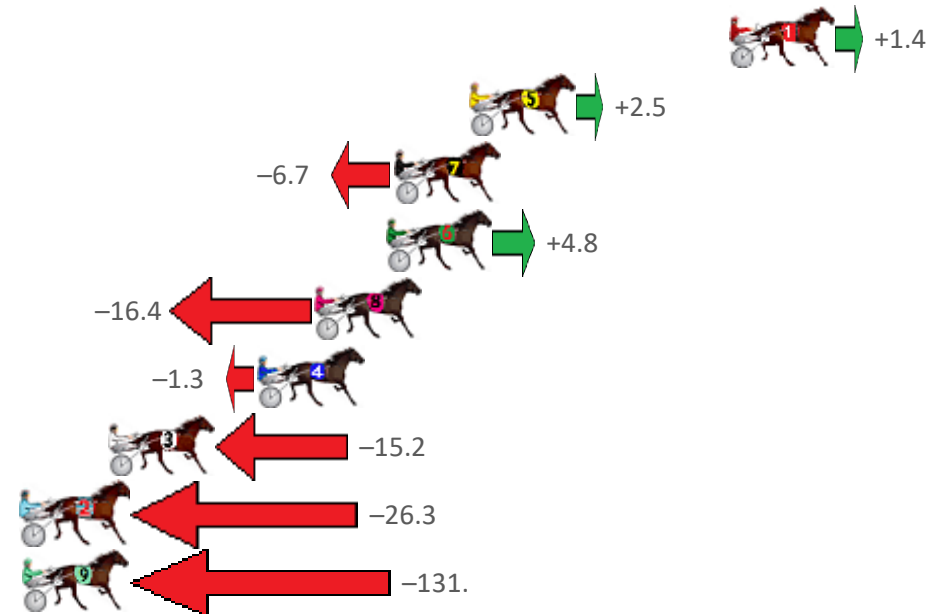

Redcliffe Race 4 Distance 2040m

Wednesday, 29 June 2022

Gross Time: 2:31.40 MileRate: 1:59.40 LeadTime: 31.70s First Qtr: 31.00s Second Qtr: 30.60s Third Qtr: 28.20s Fourth Qtr: 29.90s

No	Horse	Plc	Margin	Time	800Time (W)	400 Time (W)
1	OUR AUNTY ASH	1	0.0m	2:31.40	58.00s (0)	29.90s (0)
5	JUDGE JUJON	2	10.3m	2:32.21	57.92s (0)	29.83s (1)
7	CHARLI ROSE	3	13.3m	2:32.44	58.58s (0)	30.34s (0)
6	ILLBEWATCHING	4	13.6m	2:32.47	57.75s (0)	29.57s (0)
8	MISTERRIODEJANEIRO	5	16.4m	2:32.68	59.28s (2)	30.78s (1)
4	SHADYS CULLECT	6	18.7m	2:32.86	58.19s (1)	29.57s (0)
3	WHATA TERROR	7	24.6m	2:33.33	59.20s (2)	30.21s (2)
2	NESTERS HILL	8	30.3m	2:33.77	60.00s (1)	30.75s (1)
9	AWHOLELOTOPPRETTY	9	144.0m	2:42.68	67.59s (1)	37.11s (0)

Finish Position and metres gained from 800m

Sectionals
Powered
by

Home of PJ Harness Analyser

Want to know how successful PJ Harness Analyser is?
Click here for regular updates

www.pjdata.com.au admin@pjdata.com.au www.facebook.com/PJHarnessRacing

The Racing Queensland Board (trading as Racing Queensland) and provider are not responsible for the completeness or accuracy of any of the information contained herein, and makes no representations about its suitability for any purpose.