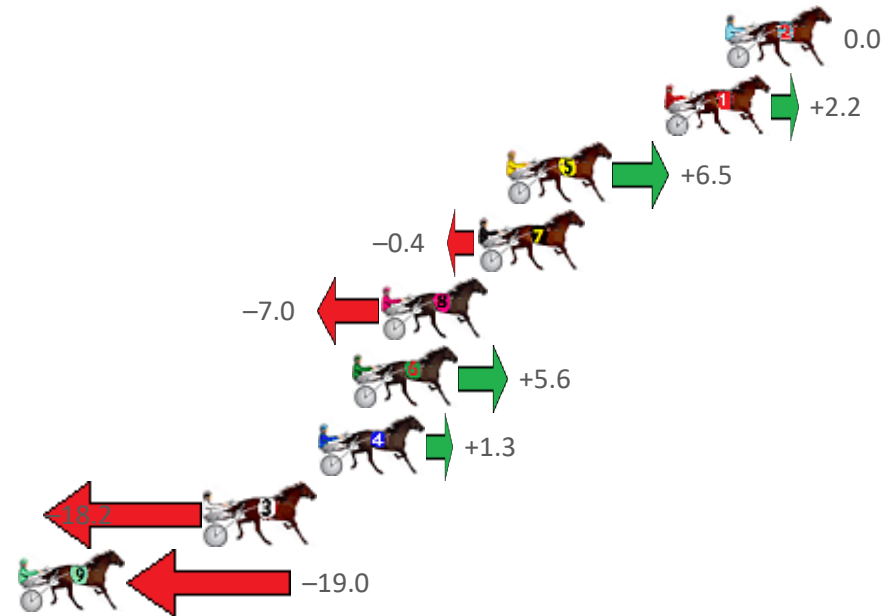

Redcliffe Race 8 Distance 1780m

Wednesday, 29 June 2022

Gross Time: 2:11.70 MileRate: 1:59.10 LeadTime: 11.90s First Qtr: 29.80s Second Qtr: 31.00s Third Qtr: 29.80s Fourth Qtr: 29.20s

NoHorse	Plc	Margin	Time	800Time (W)	400 Time (W)
2 GRIGORA	1	0.0m	2:11.70	59.00s (0)	29.20s (0)
1 FORGIVE ME	2	2.4m	2:11.88	58.84s (0)	29.07s (0)
5 CHEDDAR MADE BETA	3	8.7m	2:12.37	58.52s (1)	28.80s (2)
7 PURPLE SHADES	4	9.8m	2:12.45	59.03s (0)	29.30s (0)
8 JELIGNITE JACK	5	13.6m	2:12.74	59.51s (1)	29.88s (2)
6 COURAGEOUS SAM	6	14.8m	2:12.83	58.59s (1)	28.85s (1)
4 JOEY LINCOLN	7	16.1m	2:12.93	58.90s (0)	29.35s (0)
3 MISTER DECORUM	8	20.6m	2:13.28	60.33s (1)	30.42s (1)
9 TEACHERS PET	9	30.0m	2:14.00	60.39s (1)	30.65s (1)

Finish Position and metres gained from 800m

Sectionals
Powered
by

Home of PJ Harness Analyser

Want to know how successful PJ Harness Analyser is?
Click here for regular updates

www.pjdata.com.au admin@pjdata.com.au www.facebook.com/PJHarnessRacing