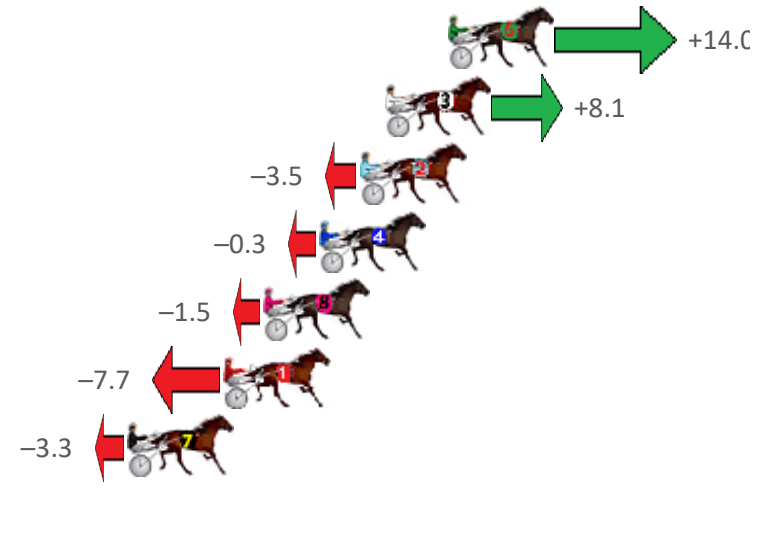

Redcliffe Race 10 Distance 1780m

Wednesday, 29 June 2022

Gross Time: 2:15.80 MileRate: 2:02.80 LeadTime: 11.50s First Qtr: 30.60s Second Qtr: 32.50s Third Qtr: 30.70s Fourth Qtr: 30.50s

NoHorse	Plc	Margin	Time	800Time (W)	400 Time (W)
6 MAYWYNS LA NINA	1	0.0m	2:15.80	60.13s (0)	29.70s (2)
3 DIPPED IN SILVER	2	2.5m	2:16.00	60.58s (1)	30.26s (3)
2 FIVE STAR GEM	3	3.5m	2:16.08	61.47s (0)	30.77s (0)
4 TRUE ORIGINS	4	5.1m	2:16.21	61.22s (0)	30.49s (0)
8 JUSTUNDERTHELIMIT	5	7.3m	2:16.38	61.31s (1)	30.63s (2)
1 BETTORS MOON	6	8.9m	2:16.51	61.79s (1)	30.96s (1)
7 MY GIRL MANDY	7	12.7m	2:16.81	61.45s (0)	30.70s (0)
5 ENGLISH DANCE	8	25.8m	2:17.86	62.02s (1)	31.44s (3)

Finish Position and metres gained from 800m

Sectionals
Powered
by

Home of PJ Harness Analyser

Want to know how successful PJ Harness Analyser is?
Click here for regular updates

www.pjdata.com.au admin@pjdata.com.au www.facebook.com/PJHarnessRacing