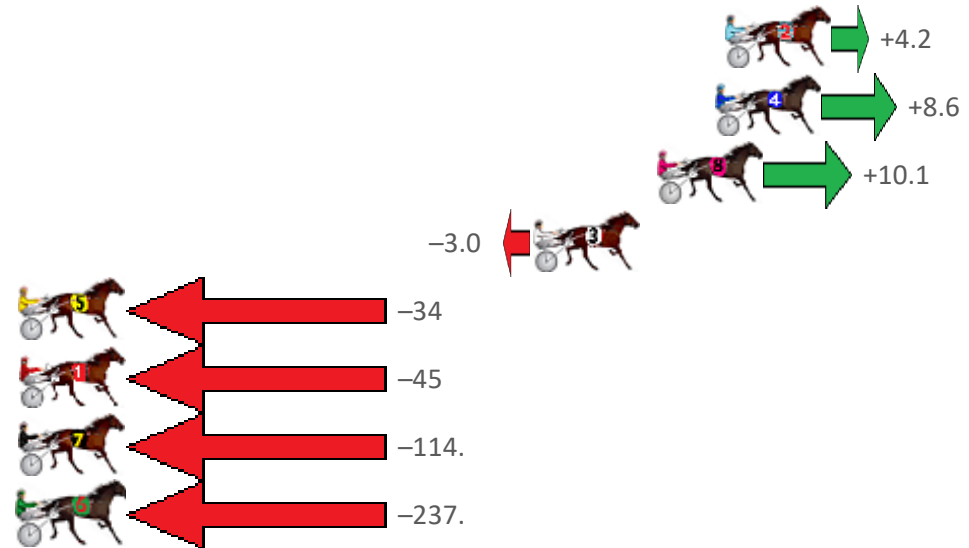

Redcliffe Race 2 Distance 1780m

Wednesday, 29 June 2022

Gross Time: 2:09.90 MileRate: 1:57.40 LeadTime: 11.40s First Qtr: 30.00s Second Qtr: 29.70s Third Qtr: 28.80s Fourth Qtr: 30.00s

NoHorse	Plc	Margin	Time	800Time (W)	400 Time (W)
2 MY ULTIMATE BONDI	1	0.0m	2:09.90	58.49s (0)	30.00s (0)
4 VOODOO FELLA	2	0.4m	2:09.93	58.17s (1)	29.46s (2)
8 LANOCH BOY	3	2.7m	2:10.11	58.06s (0)	29.01s (0)
3 MISSINMEMATE	4	7.6m	2:10.50	59.02s (1)	30.33s (2)
5 GOLDEN SAND	5	33.5m	2:12.53	61.25s (0)	32.16s (1)
1 BEEF CITY BLAZE	6	52.7m	2:14.04	62.02s (0)	33.50s (0)
7 LEXYS GOT A REASON	7	132.2m	2:20.29	67.16s (0)	37.89s (0)
6 YANKEE C J	8	256.8m	2:30.08	76.14s (1)	46.99s (2)

Finish Position and metres gained from 800m

Sectionals
Powered
by

Home of PJ Harness Analyser

Want to know how successful PJ Harness Analyser is?
Click here for regular updates

www.pjdata.com.au admin@pjdata.com.au www.facebook.com/PJHarnessRacing