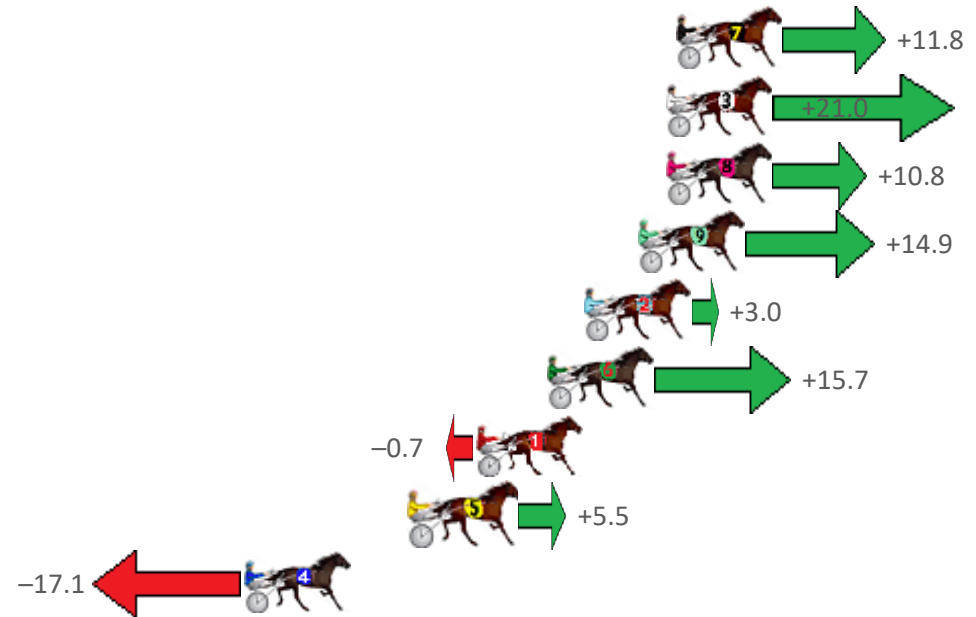

Redcliffe Race 6 Distance 1780m

Wednesday, 29 June 2022

Gross Time: 2:11.60 MileRate: 1:59.00 LeadTime: 11.20s First Qtr: 29.40s Second Qtr: 31.60s Third Qtr: 28.80s Fourth Qtr: 30.60s

NoHorse	Plc	Margin	Time	800Time (W)	400 Time (W)
7 MOONLIGHT BUTCHER	1	0.0m	2:11.60	58.53s (0)	29.92s (0)
3 CALL ME TRISH	2	0.4m	2:11.63	57.85s (1)	29.52s (1)
8 SPECIALANDIKNOWIT	3	0.4m	2:11.63	58.60s (1)	30.31s (1)
9 SHEREACTS	4	1.5m	2:11.72	58.30s (1)	30.01s (1)
2 LARA BAY	5	3.6m	2:11.89	59.18s (1)	30.87s (1)
6 GANGBUSTER	6	5.1m	2:12.01	58.24s (0)	29.63s (0)
1 PRINCE JOY	7	7.9m	2:12.23	59.45s (0)	30.85s (0)
5 REGAL NIGHTSHADE	8	10.5m	2:12.44	58.99s (0)	30.36s (0)
4 BAD BOY BORIS	9	17.1m	2:12.97	60.66s (0)	31.90s (0)

Finish Position and metres gained from 800m

Sectionals
Powered
by

Home of PJ Harness Analyser

Want to know how successful PJ Harness Analyser is?
Click here for regular updates

www.pjdata.com.au admin@pjdata.com.au www.facebook.com/PJHarnessRacing

The Racing Queensland Board (trading as Racing Queensland) and provider are not responsible for the completeness or accuracy of any of the information contained herein, and makes no representations about its suitability for any purpose.