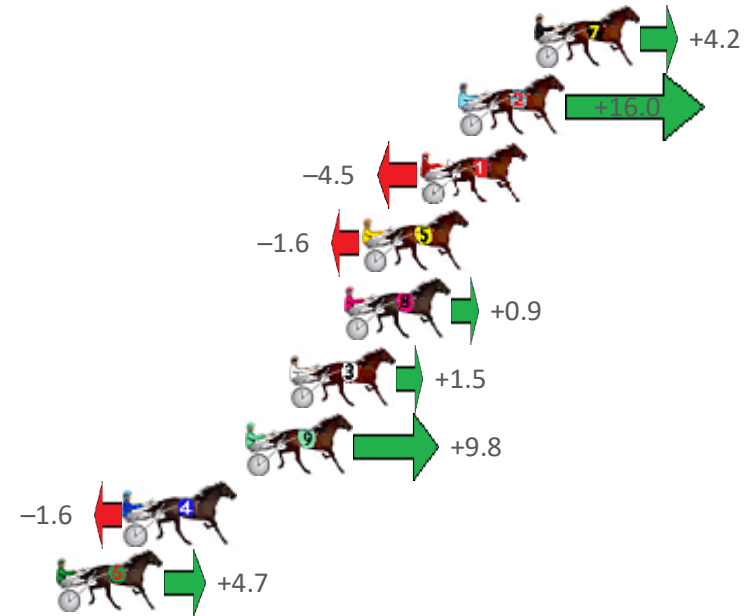

Redcliffe Race 1 Distance 1780m

Wednesday, 29 June 2022

Gross Time: 2:07.60 MileRate: 1:55.40 LeadTime: 11.20s First Qtr: 28.90s Second Qtr: 29.20s Third Qtr: 28.20s Fourth Qtr: 30.10s

NoHorse	Plc	Margin	Time	800Time (W)	400 Time (W)
7 FIRST STRING	1	0.0m	2:07.60	58.00s (0)	29.79s (0)
2 MISTERY ROAD	2	3.0m	2:07.84	57.14s (1)	29.04s (1)
1 PHILANDERING CHEF	3	4.5m	2:07.95	58.63s (0)	30.44s (0)
5 BRIAN CHRISTOPHER	4	6.8m	2:08.14	58.42s (1)	30.23s (1)
8 NO DOUBT	5	7.5m	2:08.19	58.23s (0)	29.93s (0)
3 IM JIMMY JAMES	6	9.7m	2:08.36	58.19s (1)	29.88s (1)
9 SWEET AS	7	11.4m	2:08.50	57.59s (0)	29.41s (0)
4 DATTITUDE	8	16.2m	2:08.88	58.42s (0)	30.10s (0)
6 JIGAMAROO	9	18.9m	2:09.09	57.96s (1)	29.90s (1)

Finish Position and metres gained from 800m

Sectionals
Powered
by

Home of PJ Harness Analyser

Want to know how successful PJ Harness Analyser is?
Click here for regular updates

www.pjdata.com.au admin@pjdata.com.au www.facebook.com/PJHarnessRacing