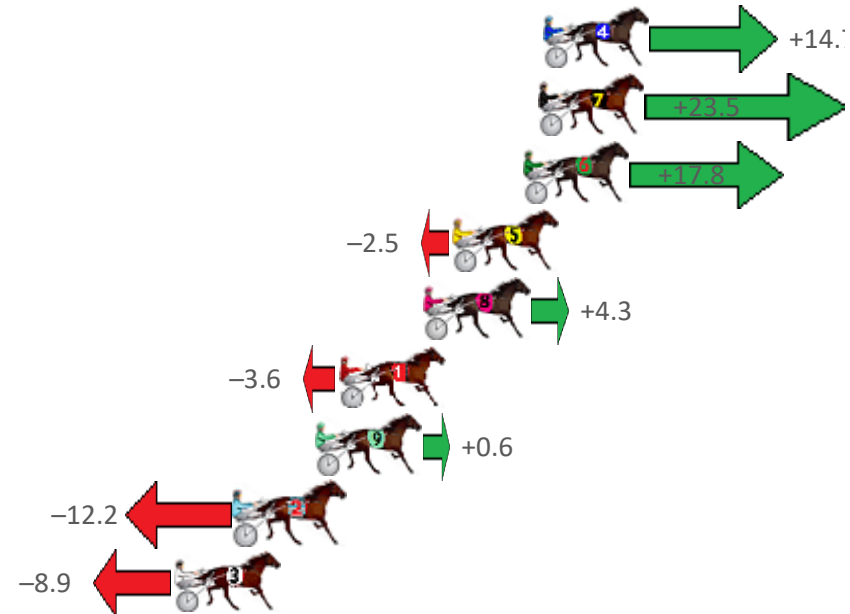

Albion Park Race 7 Distance 1660m

Friday, 1 July 2022

Gross Time: 2:00.80 MileRate: 1:57.10 LeadTime: 3.40s First Qtr: 28.80s Second Qtr: 30.30s Third Qtr: 28.50s Fourth Qtr: 29.80s

NoHorse	Plc	Margin	Time	800Time (W)	400 Time (W)
4 FAST TRACKER	1	0.0m	2:00.80	57.26s (1)	29.32s (2)
7 WHATA ROLLER	2	0.2m	2:00.82	56.64s (1)	28.82s (1)
6 HES SWEET	3	0.8m	2:00.86	57.04s (1)	29.10s (2)
5 SOME GIRLSOMEWHERE	4	3.6m	2:01.08	58.50s (1)	30.08s (1)
8 CRADLE OF FIRE	5	4.7m	2:01.17	58.03s (0)	29.45s (0)
1 DOLLARBILL	6	8.1m	2:01.43	58.61s (0)	30.07s (0)
9 GLENLEDI COMMANDE	7	9.0m	2:01.50	58.32s (1)	30.34s (2)
2 BONZA GUY	8	12.2m	2:01.75	59.25s (0)	30.71s (0)
3 ONE LAST ROLL	9	14.6m	2:01.94	59.04s (1)	30.58s (1)

Finish Position and metres gained from 800m

Sectionals
Powered
by

Home of PJ Harness Analyser

Want to know how successful PJ Harness Analyser is?
Click here for regular updates

www.pjdata.com.au admin@pjdata.com.au www.facebook.com/PJHarnessRacing

The Racing Queensland Board (trading as Racing Queensland) and provider are not responsible for the completeness or accuracy of any of the information contained herein, and makes no representations about its suitability for any purpose.