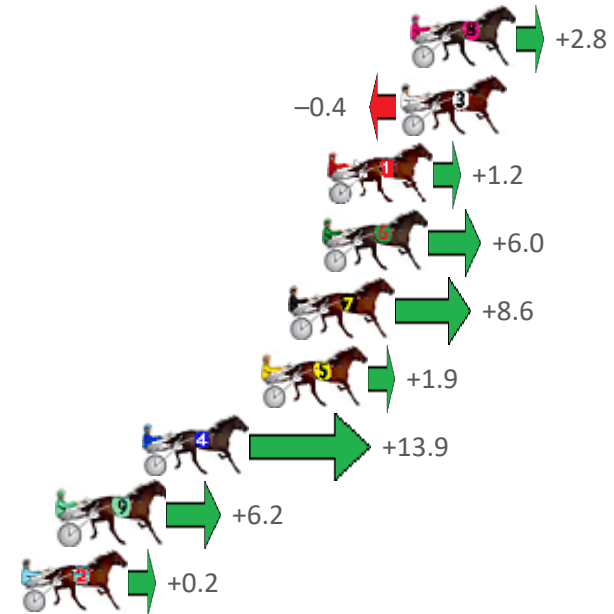

Albion Park Race 4 Distance 1660m

Friday, 1 July 2022

Gross Time: 2:01.90 MileRate: 1:58.20 LeadTime: 3.40s First Qtr: 28.50s Second Qtr: 31.00s Third Qtr: 28.90s Fourth Qtr: 30.10s

NoHorse	Plc	Margin	Time	800Time (W)	400 Time (W)
8 MAYWYN TROUBADOU	1	0.0m	2:01.90	58.80s (1)	29.98s (1)
3 MELTON INSULTED	2	0.4m	2:01.93	59.03s (0)	30.13s (0)
1 GLITTER STRIP	3	3.3m	2:02.16	58.94s (0)	30.04s (0)
6 STORMTIDE	4	3.5m	2:02.18	58.60s (0)	29.74s (0)
7 SWEET LOMBO	5	4.8m	2:02.28	58.42s (0)	29.88s (1)
5 HEARTBREAK	6	5.9m	2:02.37	58.91s (1)	30.17s (2)
4 ARTS PEREGRINE	7	10.6m	2:02.74	58.08s (1)	29.86s (1)
9 TRACER BULLET	8	13.9m	2:03.00	58.66s (1)	29.92s (2)
2 SWINGING GEORGE	9	15.4m	2:03.11	59.09s (1)	30.39s (2)

Finish Position and metres gained from 800m

Sectionals
Powered
by

Home of PJ Harness Analyser

Want to know how successful PJ Harness Analyser is?
Click here for regular updates

www.pjdata.com.au admin@pjdata.com.au www.facebook.com/PJHarnessRacing

The Racing Queensland Board (trading as Racing Queensland) and provider are not responsible for the completeness or accuracy of any of the information contained herein, and makes no representations about its suitability for any purpose.