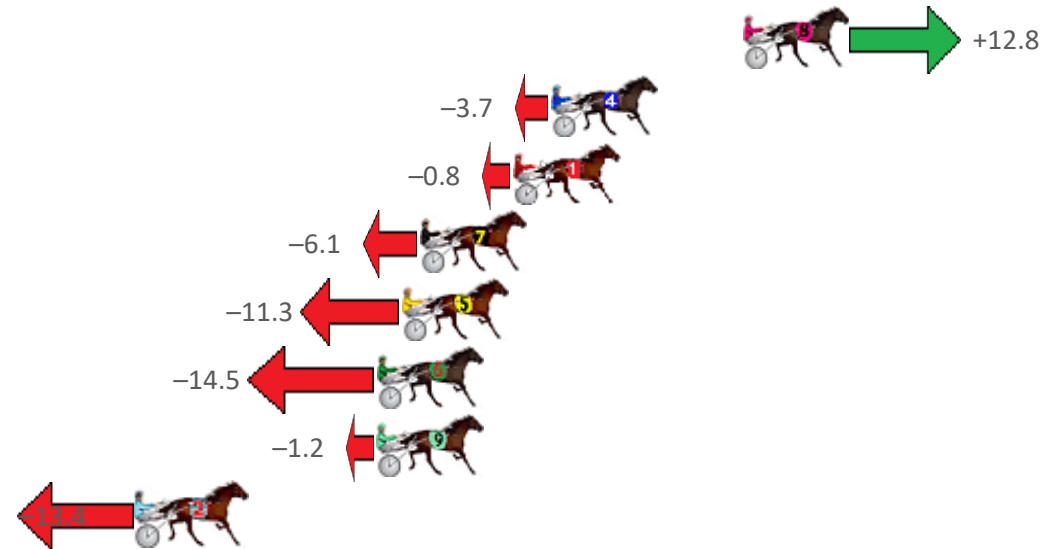

Albion Park Race 6 Distance 1660m

Friday, 1 July 2022

Gross Time: 2:01.70 MileRate: 1:58.00 LeadTime: 3.40s First Qtr: 28.40s Second Qtr: 30.30s Third Qtr: 29.00s Fourth Qtr: 30.60s

NoHorse	Plc	Margin	Time	800Time (W)	400 Time (W)
8 HEADWIN	1	0.0m	2:01.70	58.68s (0)	29.56s (2)
4 STUDLEIGH WILL	2	7.6m	2:02.31	59.93s (0)	30.85s (0)
1 ROCKINDOWNUNDER	3	9.1m	2:02.43	59.73s (0)	30.65s (0)
7 GUNNA NEEDAMARGA	4	12.8m	2:02.72	60.14s (1)	31.18s (2)
5 IMMER BESSER	5	13.5m	2:02.78	60.52s (1)	31.48s (1)
6 IMA BIRUBI BOY	6	14.5m	2:02.86	60.76s (0)	31.76s (0)
9 PEBBLE SANDS	7	14.5m	2:02.86	59.80s (2)	31.04s (2)
2 OUR BOY ROY	8	24.0m	2:03.62	60.76s (1)	31.76s (1)

Finish Position and metres gained from 800m

Sectionals
Powered
by

Home of PJ Harness Analyser

Want to know how successful PJ Harness Analyser is?
Click here for regular updates

www.pjdata.com.au admin@pjdata.com.au www.facebook.com/PJHarnessRacing

The Racing Queensland Board (trading as Racing Queensland) and provider are not responsible for the completeness or accuracy of any of the information contained herein, and makes no representations about its suitability for any purpose.