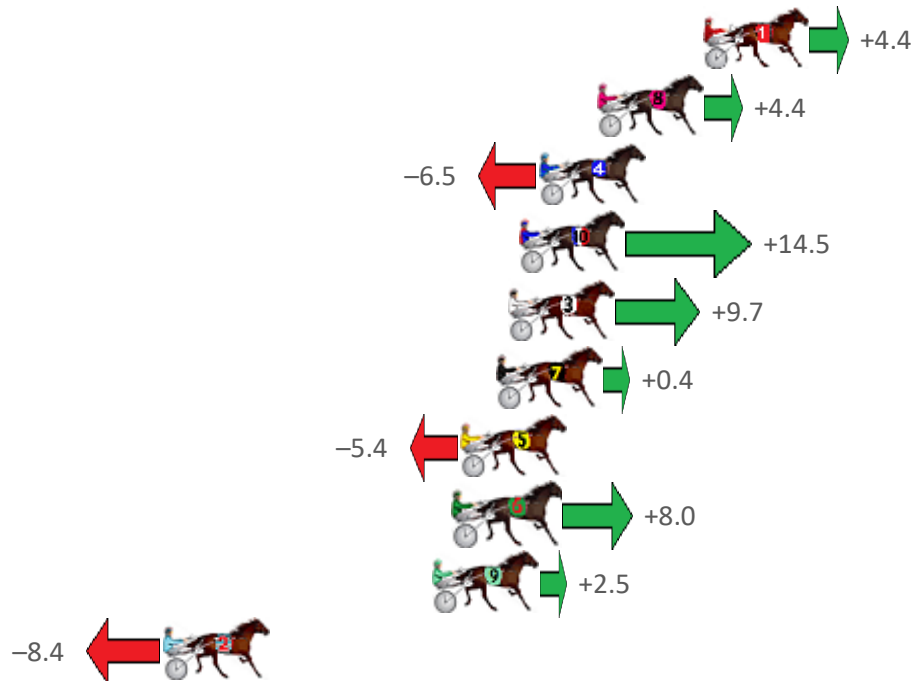

Albion Park Race 2 Distance 1660m

Friday, 1 July 2022

Gross Time: 2:01.10 MileRate: 1:57.40 LeadTime: 3.40s First Qtr: 28.30s Second Qtr: 31.80s Third Qtr: 28.90s Fourth Qtr: 28.70s

NoHorse	Plc	Margin	Time	800Time (W)	400 Time (W)
1 DIKERRY	1	0.0m	2:01.10	57.28s (0)	28.38s (0)
8 HANDSOME HERO	2	4.2m	2:01.42	57.28s (0)	28.40s (0)
4 JUMPING JOLT	3	6.5m	2:01.59	58.07s (0)	29.16s (0)
10 LETTERKENNY BOY	4	7.3m	2:01.65	56.56s (1)	28.39s (2)
3 TULHURST ACE	5	7.7m	2:01.68	56.91s (1)	28.69s (2)
7 SOME EXCUSESOMEW	6	8.2m	2:01.72	57.57s (1)	28.81s (1)
5 JACK WILLIAM	7	9.6m	2:01.82	57.99s (1)	29.26s (1)
6 TEARAWAY DIAMOND	8	9.8m	2:01.84	57.03s (0)	28.64s (1)
9 BEE GEES BANDIT	9	10.7m	2:01.91	57.42s (0)	28.59s (0)
2 BEAU CISHLOM	10	21.4m	2:02.71	58.20s (1)	29.95s (2)

Finish Position and metres gained from 800m

Sectionals
Powered
by

Home of PJ Harness Analyser

Want to know how successful PJ Harness Analyser is?
Click here for regular updates

www.pjdata.com.au admin@pjdata.com.au www.facebook.com/PJHarnessRacing

The Racing Queensland Board (trading as Racing Queensland) and provider are not responsible for the completeness or accuracy of any of the information contained herein, and makes no representations about its suitability for any purpose.