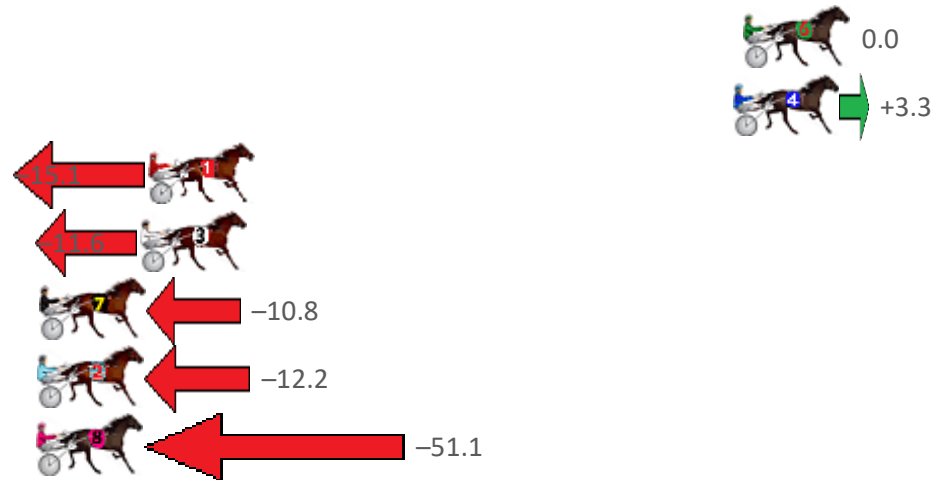

Albion Park Race 10 Distance 2138m

Friday, 1 July 2022

Gross Time: 2:44.60 MileRate: 2:03.90 LeadTime: 42.20s First Qtr: 31.50s Second Qtr: 31.30s Third Qtr: 30.20s Fourth Qtr: 29.40s

NoHorse	Plc	Margin	Time	800Time (W)	400 Time (W)
6 HELLO JOLENE JOLENE	1	0.0m	2:44.60	59.60s (0)	29.40s (0)
4 PADDY PANTS	2	0.4m	2:44.63	59.35s (0)	29.11s (0)
1 DOWN UNDER RORS	3	23.6m	2:46.42	60.78s (0)	30.50s (0)
3 MILLY AN EYRE	4	23.9m	2:46.44	60.52s (1)	30.16s (2)
7 KAR MANOR	5	27.9m	2:46.75	60.47s (1)	30.23s (3)
2 EVERYSECONDCOUNTS	6	28.7m	2:46.81	60.57s (0)	30.33s (0)
8 FATHER CHRISTMAS	7	120.5m	2:53.89	63.68s (0)	32.74s (0)

Finish Position and metres gained from 800m

Sectionals
Powered
by

Home of PJ Harness Analyser

Want to know how successful PJ Harness Analyser is?
Click here for regular updates

www.pjdata.com.au admin@pjdata.com.au www.facebook.com/PJHarnessRacing