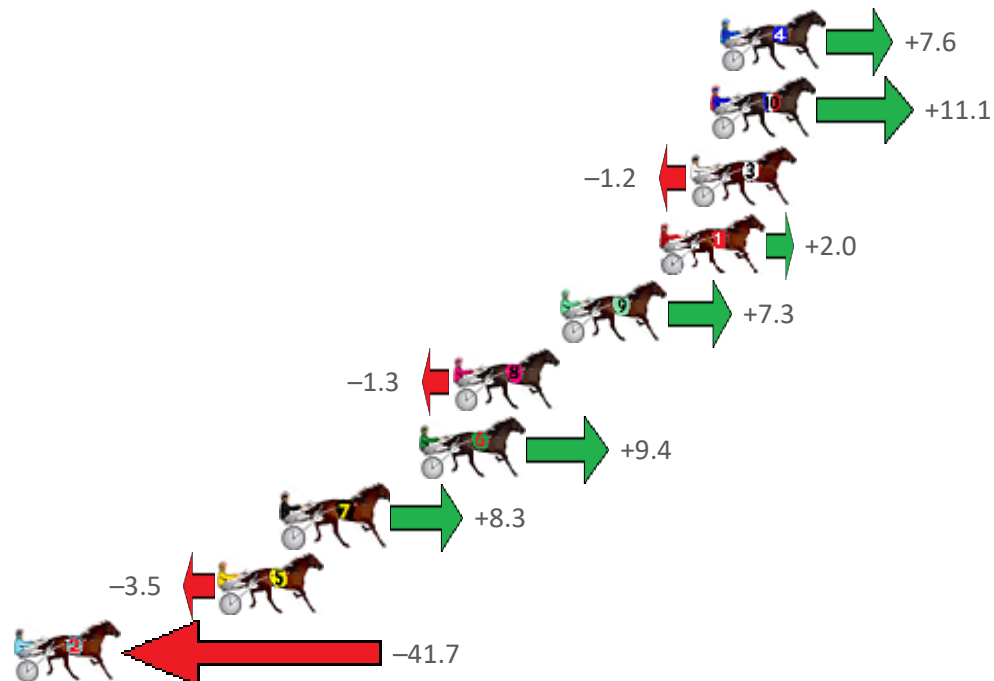

Albion Park Race 8 Distance 1660m

Friday, 1 July 2022

Gross Time: 2:03.60 MileRate: 1:59.80 LeadTime: 3.70s First Qtr: 29.50s Second Qtr: 31.20s Third Qtr: 29.50s Fourth Qtr: 29.70s

NoHorse	Plc	Margin	Time	800Time (W)	400 Time (W)
4 FOR NO REASON	1	0.0m	2:03.60	58.64s (1)	29.18s (2)
10 CROSSED LEGS	2	0.4m	2:03.63	58.39s (1)	29.17s (3)
3 GETALOADATHISBRO	3	1.2m	2:03.69	59.29s (0)	29.79s (0)
1 DIEGO DELGADO	4	2.4m	2:03.79	59.07s (0)	29.57s (0)
9 ARCHILLES	5	6.3m	2:04.09	58.69s (0)	29.23s (0)
8 WHERE'S TASCOTT	6	10.6m	2:04.43	59.35s (0)	29.89s (0)
6 SHEZ GOT BLING	7	11.9m	2:04.53	58.57s (1)	29.27s (1)
7 BETTOR MEMORIES	8	17.3m	2:04.95	58.67s (1)	29.37s (1)
5 ALWAYS AT NIGHT	9	19.9m	2:05.15	59.55s (1)	30.21s (1)
2 MY ULTIMATE CLIPPA	10	44.4m	2:07.06	62.46s (1)	32.84s (1)

Finish Position and metres gained from 800m

Sectionals
Powered
by

Home of PJ Harness Analyser

Want to know how successful PJ Harness Analyser is?
Click here for regular updates

www.pjdata.com.au admin@pjdata.com.au www.facebook.com/PJHarnessRacing