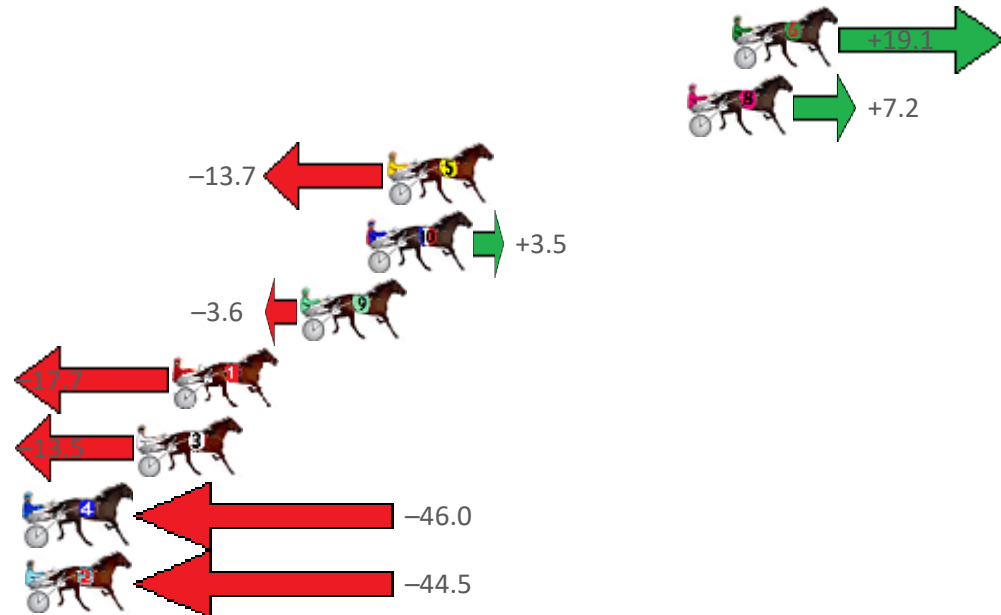

Albion Park Race 3 Distance 1660m

Friday, 1 July 2022

Gross Time: 1:59.10 MileRate: 1:55.50 LeadTime: 3.50s First Qtr: 28.30s Second Qtr: 29.80s Third Qtr: 28.70s Fourth Qtr: 28.80s

NoHorse	Plc	Margin	Time	800Time (W)	400 Time (W)
6 BLACK HAWK JOE	1	0.0m	1:59.10	56.14s (1)	28.72s (1)
8 COPPERFIELD	2	1.8m	1:59.24	57.00s (0)	28.26s (0)
5 ITZ CHEROKEE JACK	3	13.7m	2:00.14	58.54s (0)	29.84s (0)
10 JUMPING JACK JIMMY	4	14.5m	2:00.20	57.32s (0)	28.54s (0)
9 FRANCO NANDOR	5	17.1m	2:00.39	57.83s (0)	29.09s (0)
1 SO AM I	6	22.2m	2:00.78	58.86s (0)	30.08s (0)
3 HECTOR	7	23.6m	2:00.88	58.56s (1)	29.74s (2)
4 DESPONDENT	8	51.6m	2:03.00	61.00s (1)	31.98s (1)
2 EURO BEAT	9	59.1m	2:03.57	60.93s (1)	31.75s (1)

Finish Position and metres gained from 800m

Sectionals
Powered
by

Home of PJ Harness Analyser

Want to know how successful PJ Harness Analyser is?
Click here for regular updates

www.pjdata.com.au admin@pjdata.com.au www.facebook.com/PJHarnessRacing

The Racing Queensland Board (trading as Racing Queensland) and provider are not responsible for the completeness or accuracy of any of the information contained herein, and makes no representations about its suitability for any purpose.