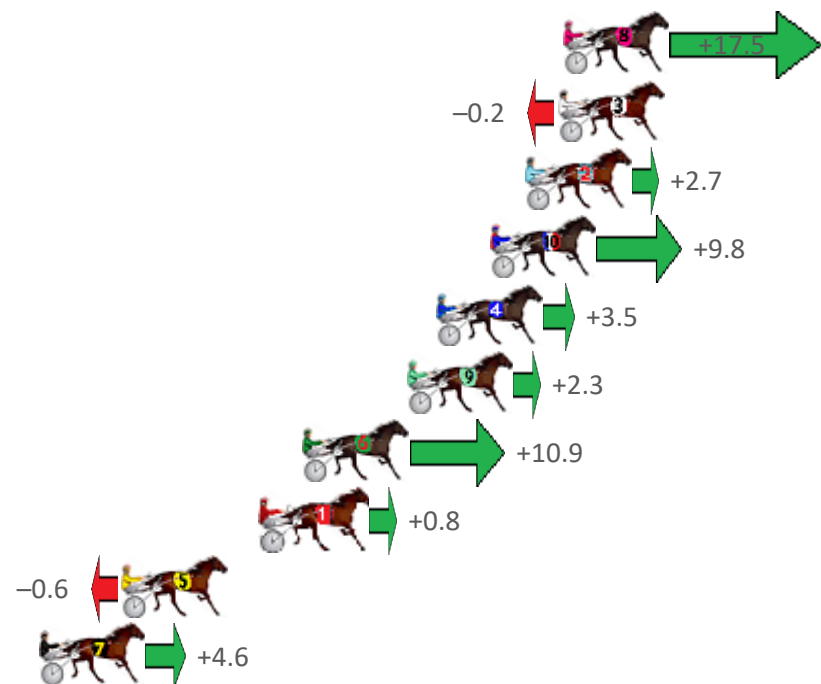

Albion Park Race 1 Distance 1660m

Friday, 1 July 2022

Gross Time: 2:04.20 MileRate: 2:00.40 LeadTime: 3.40s First Qtr: 27.40s Second Qtr: 32.80s Third Qtr: 30.40s Fourth Qtr: 30.20s

No	Horse	Plc	Margin	Time	800Time (W)	400 Time (W)
8	DOWNTOWN LUCCA	1	0.0m	2:04.20	59.28s (0)	29.04s (1)
3	GO JO JOLT	2	0.2m	2:04.22	60.62s (0)	30.22s (0)
2	ELPINE SALLY	3	1.5m	2:04.32	60.40s (0)	30.04s (0)
10	DARGOS PET	4	2.9m	2:04.43	59.87s (1)	29.91s (2)
4	DANCING WITH MY EX	5	5.0m	2:04.60	60.36s (0)	30.00s (0)
9	LORD DENZEL	6	6.2m	2:04.69	60.45s (1)	30.29s (1)
6	TULHURST CUDDLES	7	10.3m	2:05.01	59.81s (1)	29.97s (3)
1	ALLY PINK	8	11.9m	2:05.14	60.58s (0)	30.22s (0)
5	THE CROM	9	17.5m	2:05.58	60.70s (1)	30.62s (2)
7	LITTLEDEE	10	20.8m	2:05.84	60.32s (1)	30.44s (2)

Finish Position and metres gained from 800m

Sectionals
Powered
by

Home of PJ Harness Analyser

Want to know how successful PJ Harness Analyser is?
Click here for regular updates

www.pjdata.com.au admin@pjdata.com.au www.facebook.com/PJHarnessRacing

The Racing Queensland Board (trading as Racing Queensland) and provider are not responsible for the completeness or accuracy of any of the information contained herein, and makes no representations about its suitability for any purpose.