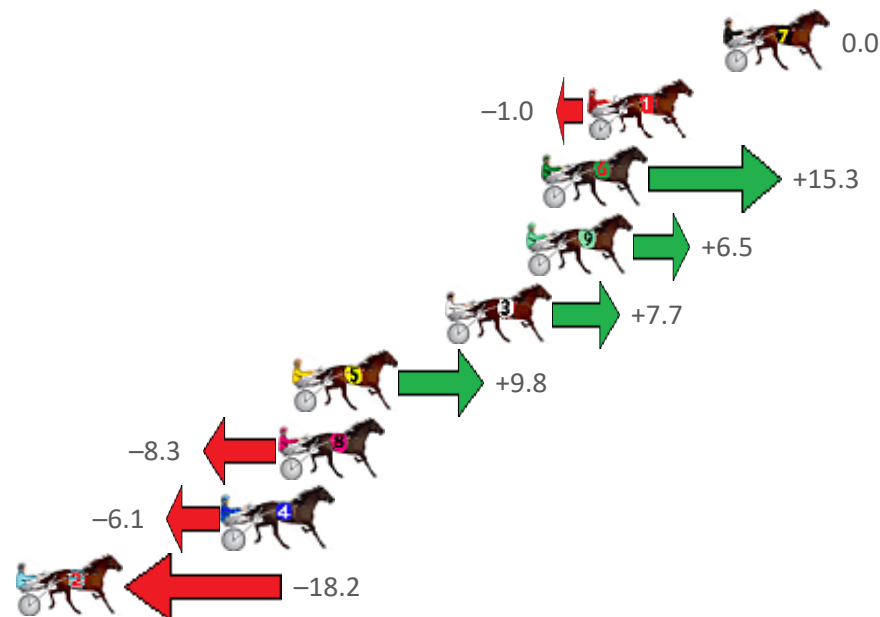

Albion Park Race 9 Distance 1660m

Friday, 1 July 2022

Gross Time: 2:02.10 MileRate: 1:58.40 LeadTime: 3.60s First Qtr: 29.30s Second Qtr: 29.60s Third Qtr: 29.30s Fourth Qtr: 30.30s

NoHorse	Plc	Margin	Time	800Time (W)	400 Time (W)
7 OUR FRIEND	1	0.0m	2:02.10	59.60s (0)	30.30s (0)
1 CIRCLE LINE	2	5.4m	2:02.53	59.71s (0)	30.41s (0)
6 SCHOOPY	3	7.2m	2:02.67	58.53s (1)	29.51s (2)
9 SHESA POCKETROCKET	4	7.8m	2:02.72	59.18s (1)	30.16s (2)
3 SHEZALUCKYLADY	5	11.0m	2:02.97	59.11s (1)	30.09s (2)
5 HIT THE TRACK	6	17.1m	2:03.46	59.00s (1)	29.98s (2)
8 IMA CHICK MAGNET	7	17.6m	2:03.50	60.32s (0)	31.02s (0)
4 FLY CHEVAL	8	19.8m	2:03.67	60.17s (0)	30.83s (0)
2 JET FORCE	9	28.1m	2:04.33	61.11s (1)	31.65s (1)

Finish Position and metres gained from 800m

Sectionals
Powered
by

Home of PJ Harness Analyser

Want to know how successful PJ Harness Analyser is?
Click here for regular updates

www.pjdata.com.au admin@pjdata.com.au www.facebook.com/PJHarnessRacing

The Racing Queensland Board (trading as Racing Queensland) and provider are not responsible for the completeness or accuracy of any of the information contained herein, and makes no representations about its suitability for any purpose.