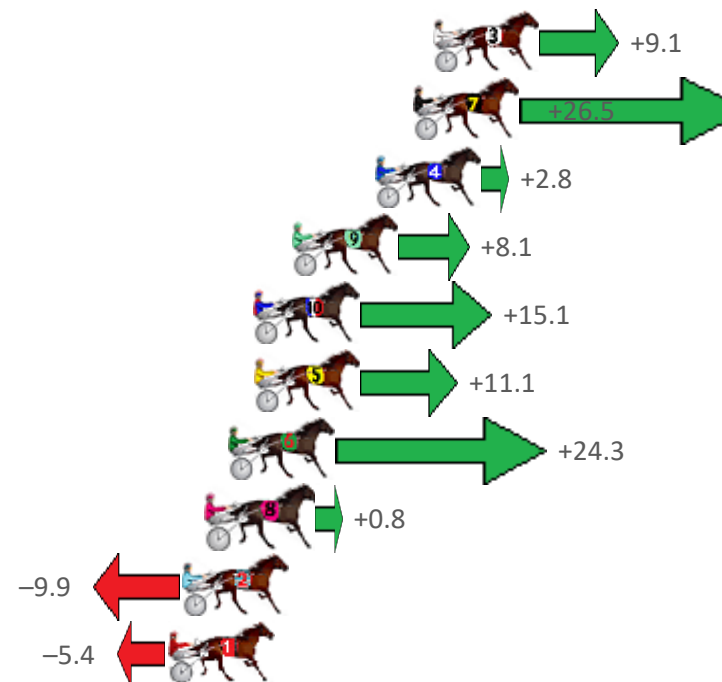

Albion Park Race 5 Distance 1660m

Friday, 1 July 2022

Gross Time: 2:00.30 MileRate: 1:56.60 LeadTime: 3.50s First Qtr: 28.10s Second Qtr: 30.40s Third Qtr: 28.30s Fourth Qtr: 30.00s

NoHorse	Plc	Margin	Time	800Time (W)	400 Time (W)
3 LETSPLAYUNI	1	0.0m	2:00.30	57.66s (1)	29.56s (1)
7 THE IRISH EAGLE	2	0.8m	2:00.36	56.44s (1)	28.78s (1)
4 ALLMIGHTY MAX	3	2.3m	2:00.48	58.12s (1)	30.02s (1)
9 JILLIBY JACKPOT	4	5.6m	2:00.74	57.78s (1)	29.84s (2)
10 MACH BRILLIANCE	5	7.1m	2:00.86	57.30s (1)	29.56s (2)
5 MOUNT HERCULES	6	7.1m	2:00.86	57.58s (1)	29.88s (3)
6 HE SAID SHE SAID	7	8.1m	2:00.94	56.66s (1)	29.08s (0)
8 ARTISTIC SAINT	8	8.9m	2:01.00	58.32s (0)	30.06s (0)
2 JEWEL OF PEAK	9	9.9m	2:01.08	59.08s (0)	30.78s (0)
1 KING OF COOL	10	10.5m	2:01.13	58.77s (0)	30.51s (0)

Finish Position and metres gained from 800m

Sectionals
Powered
by

Home of PJ Harness Analyser

Want to know how successful PJ Harness Analyser is?
Click here for regular updates

www.pjdata.com.au admin@pjdata.com.au www.facebook.com/PJHarnessRacing