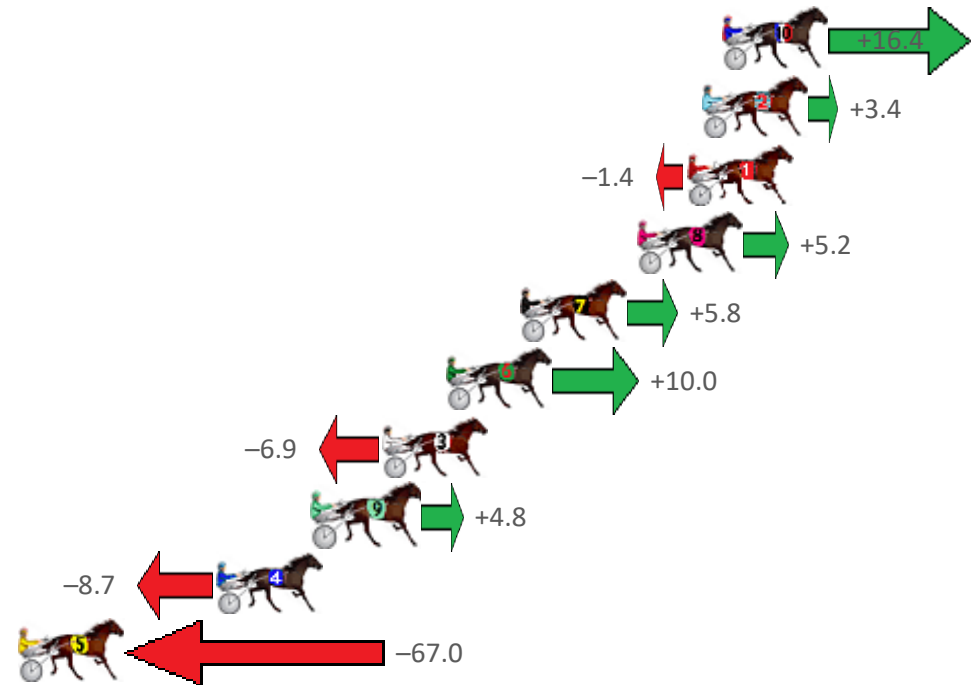

Albion Park Race 6 Distance 1660m

Tuesday, 5 July 2022

Gross Time: 2:01.40 MileRate: 1:57.70 LeadTime: 3.60s First Qtr: 30.10s Second Qtr: 30.40s Third Qtr: 29.10s Fourth Qtr: 28.20s

No Horse	Plc	Margin	Time	800Time (W)	400 Time (W)
10 COME SAY HI	1	0.0m	2:01.40	56.13s (1)	28.05s (1)
2 GOLDEN LACE	2	0.8m	2:01.46	57.06s (0)	27.95s (0)
1 ITS BACK PAGE NEWS	3	1.4m	2:01.50	57.40s (0)	28.30s (0)
8 LITTLELIONELJAMES	4	3.4m	2:01.65	56.93s (0)	27.82s (0)
7 FIREHOUSE	5	8.0m	2:01.99	56.89s (0)	27.79s (0)
6 TORQUE TOTHE MUSIC	6	11.0m	2:02.22	56.59s (2)	28.48s (2)
3 CHAL BE	7	13.5m	2:02.40	57.79s (1)	28.07s (1)
9 THIS ONES FOR YOU	8	16.2m	2:02.60	56.96s (1)	28.52s (2)
4 PRECIOUS CULLEN	9	20.1m	2:02.89	57.92s (1)	28.33s (2)
5 KORLOFF NOIR	10	69.0m	2:06.51	62.07s (1)	32.27s (1)

Finish Position and metres gained from 800m

Sectionals
Powered
by

Home of PJ Harness Analyser

Want to know how successful PJ Harness Analyser is?
Click here for regular updates

www.pjdata.com.au admin@pjdata.com.au www.facebook.com/PJHarnessRacing

The Racing Queensland Board (trading as Racing Queensland) and provider are not responsible for the completeness or accuracy of any of the information contained herein, and makes no representations about its suitability for any purpose.