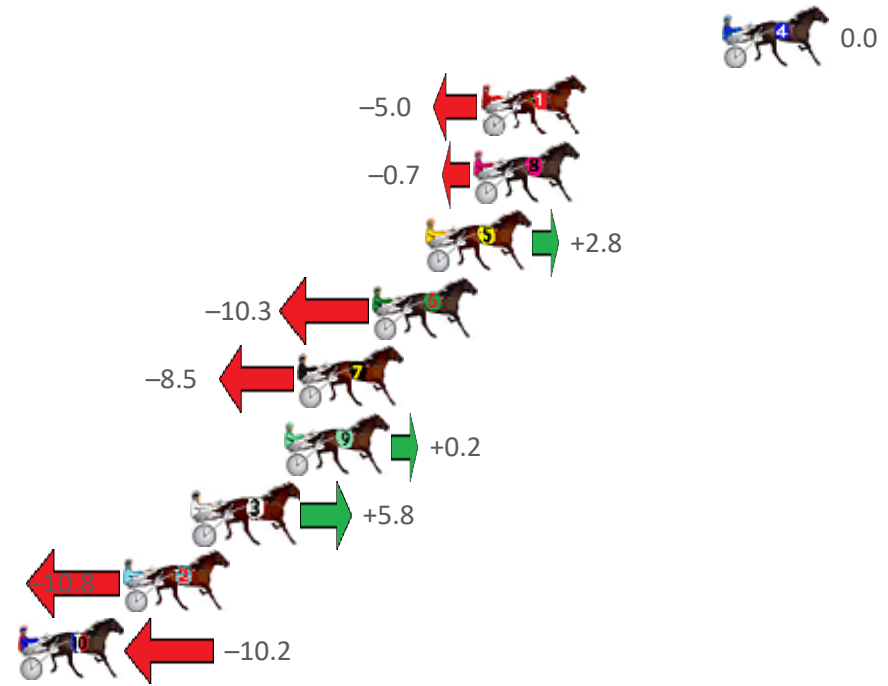

Albion Park Race 10 Distance 1660m

Tuesday, 5 July 2022

Gross Time: 1:59.40 MileRate: 1:55.70 LeadTime: 3.40s First Qtr: 28.60s Second Qtr: 30.40s Third Qtr: 28.10s Fourth Qtr: 28.90s

No Horse	Plc	Margin	Time	800Time (W)	400 Time (W)
4 DANCE IN THE SUN	1	0.0m	1:59.40	57.00s (0)	28.90s (0)
1 AYE AYE CAPTAIN	2	9.6m	2:00.13	57.35s (0)	29.29s (0)
8 LUXURY LAD	3	9.9m	2:00.15	57.05s (0)	29.01s (0)
5 JAY TEE TYRON	4	11.8m	2:00.29	56.80s (0)	28.83s (0)
6 MISTER CAUTIOUS	5	13.9m	2:00.45	57.73s (1)	29.58s (1)
7 PARKED IN HEAVEN	6	16.9m	2:00.68	57.60s (1)	29.47s (1)
9 PARTY POLOTIX	7	17.4m	2:00.72	56.99s (1)	29.01s (1)
3 OUR AUNTY ASH	8	21.0m	2:00.99	56.59s (1)	29.22s (2)
2 OUTA THE BLUE	9	23.8m	2:01.21	57.77s (1)	29.73s (2)
10 ROCKNHOLME	10	32.6m	2:01.87	57.72s (1)	29.65s (1)

Finish Position and metres gained from 800m

Sectionals
Powered
by

Home of PJ Harness Analyser

Want to know how successful PJ Harness Analyser is?
Click here for regular updates

www.pjdata.com.au admin@pjdata.com.au www.facebook.com/PJHarnessRacing