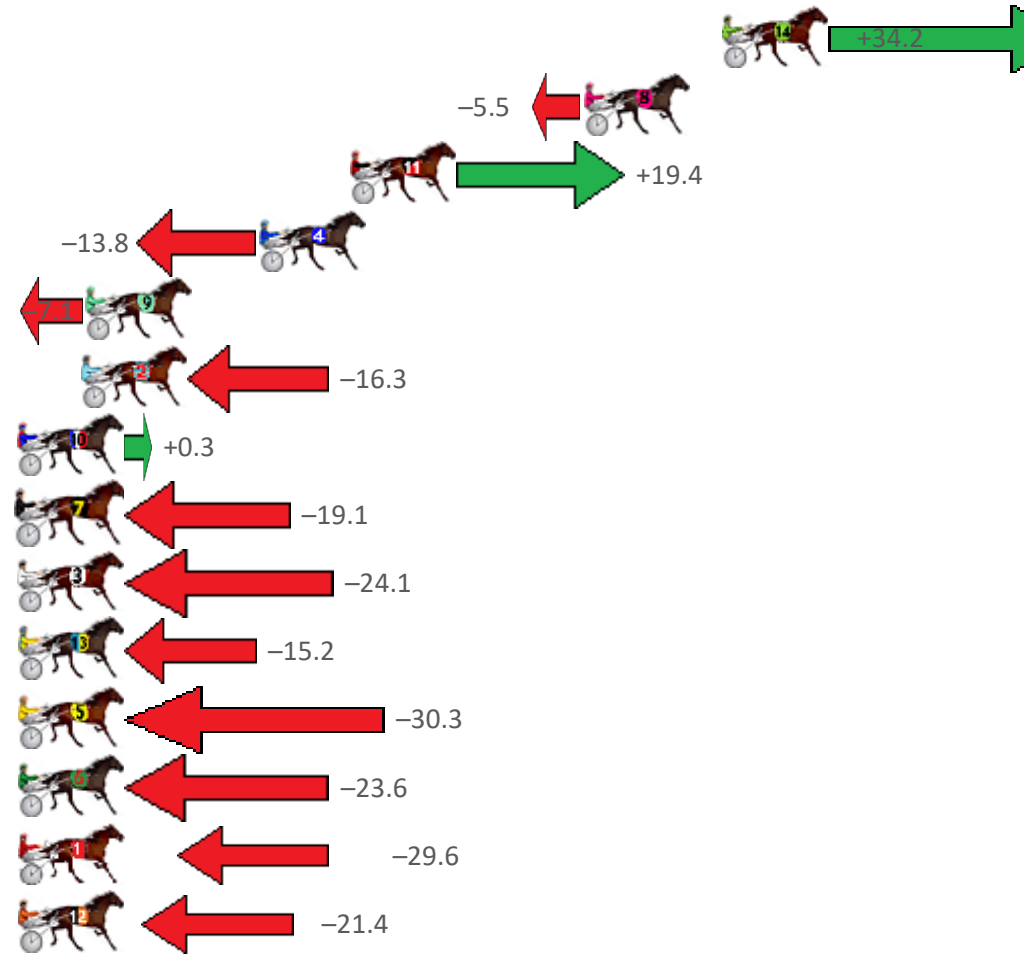

Albion Park Race 2 Distance 2138m

Tuesday, 5 July 2022

Gross Time: 2:44.20 MileRate: 2:01.90 LeadTime: 42.70s First Qtr: 30.70s Second Qtr: 30.60s Third Qtr: 30.60s Fourth Qtr: 29.60s

No Horse	Plc	Margin	Time	800Time (W)	400 Time (W)
14 KAR MANOR	1	0.0m	2:44.20	57.64s (2)	28.67s (2)
8 KING OF THE NORTH	2	5.5m	2:44.63	60.61s (0)	30.00s (0)
11 THE REAPER	3	14.8m	2:45.35	58.75s (1)	29.38s (2)
4 DEAD SET MUSCLE	4	18.4m	2:45.63	61.23s (0)	30.45s (0)
9 SHEGOTSASS	5	25.3m	2:46.16	60.73s (0)	29.64s (0)
2 HATTIE	6	25.5m	2:46.18	61.42s (0)	30.56s (0)
10 MAJESTIC SPEED	7	29.7m	2:46.50	60.18s (1)	31.12s (1)
7 MISSY NOVA	8	31.7m	2:46.66	61.63s (1)	30.61s (1)
3 JUST CALL ME MOLLY	9	32.5m	2:46.72	62.00s (1)	30.96s (1)
13 DOWN UNDER RORS	10	37.8m	2:47.13	61.34s (0)	30.07s (0)
5 NO TRANSACTIONS	11	43.9m	2:47.61	62.47s (0)	31.31s (0)
6 WILLIS GRAHAM	12	44.6m	2:47.66	61.97s (1)	30.85s (1)
1 SONETTO	13	46.4m	2:47.80	62.41s (1)	31.29s (1)
12 AURORA	14	46.6m	2:47.82	61.80s (1)	31.22s (2)

Finish Position and metres gained from 800m

Sectionals
Powered
by

Home of PJ Harness Analyser

Want to know how successful PJ Harness Analyser is?
Click here for regular updates

www.pjdata.com.au admin@pjdata.com.au www.facebook.com/PJHarnessRacing

The Racing Queensland Board (trading as Racing Queensland) and provider are not responsible for the completeness or accuracy of any of the information contained herein, and makes no representations about its suitability for any purpose.