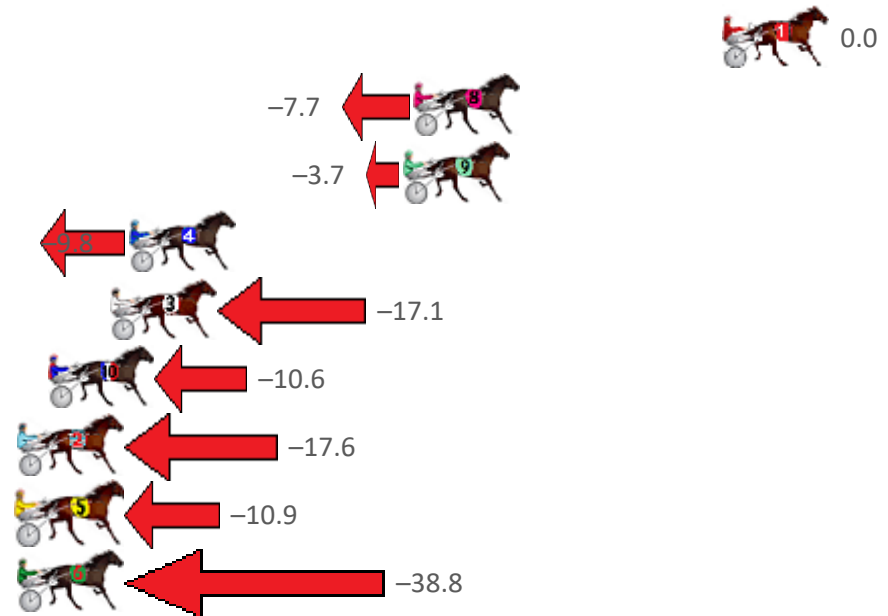

Albion Park Race 4 Distance 1660m

Tuesday, 5 July 2022

Gross Time: 2:00.60 MileRate: 1:56.90 LeadTime: 3.40s First Qtr: 29.30s Second Qtr: 31.50s Third Qtr: 28.80s Fourth Qtr: 27.60s

No Horse	Plc	Margin	Time	800Time (W)	400 Time (W)
1 SWEETPASSION	1	0.0m	2:00.60	56.40s (0)	27.60s (0)
8 BORSELLINO	2	12.3m	2:01.49	56.94s (0)	28.11s (0)
9 JUDGE JUJON	3	12.7m	2:01.52	56.66s (0)	27.83s (0)
4 BLUE BLOODZ	4	23.6m	2:02.31	57.09s (0)	28.20s (0)
3 HARLEY BLUE	5	24.3m	2:02.36	57.60s (1)	28.76s (2)
10 BETTING ORIGIN	6	26.8m	2:02.55	57.14s (1)	28.57s (2)
2 ZACHAROONI	7	29.4m	2:02.73	57.63s (1)	28.84s (1)
5 ROCK IT BABY	8	31.7m	2:02.90	57.16s (1)	28.61s (1)
6 SOHO CASABLANCA	9	41.2m	2:03.59	59.12s (1)	30.07s (1)

Finish Position and metres gained from 800m

Sectionals
Powered
by

Home of PJ Harness Analyser

Want to know how successful PJ Harness Analyser is?
Click here for regular updates

www.pjdata.com.au admin@pjdata.com.au www.facebook.com/PJHarnessRacing