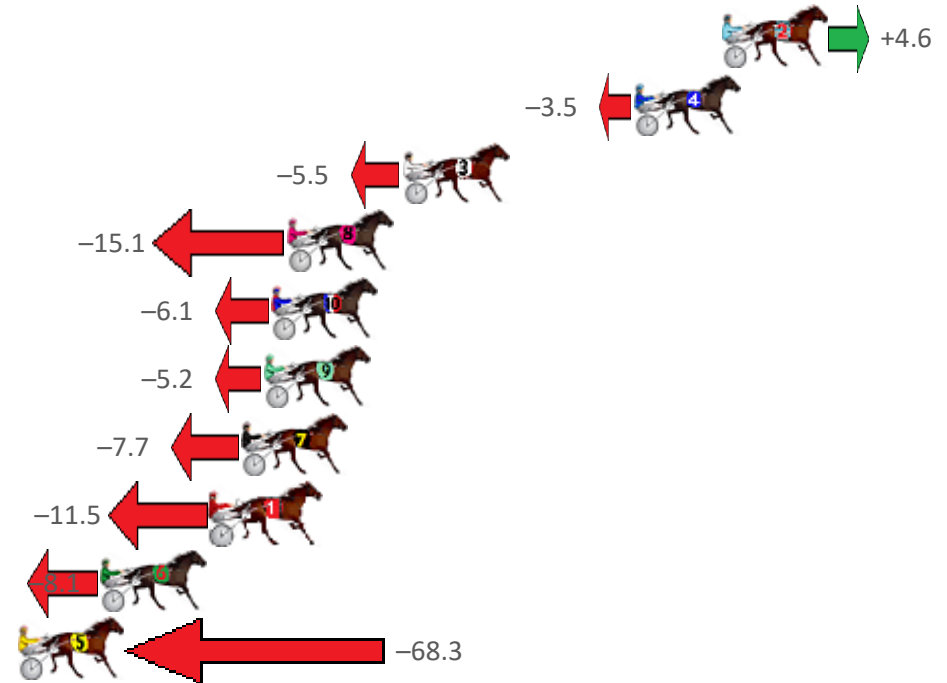

Albion Park Race 9 Distance 2138m

Tuesday, 5 July 2022

Gross Time: 2:37.90 MileRate: 1:58.80 LeadTime: 38.10s First Qtr: 31.30s Second Qtr: 31.80s Third Qtr: 28.10s Fourth Qtr: 28.60s

No Horse	Plc	Margin	Time	800Time (W)	400 Time (W)
2 IM JIMMY JAMES	1	0.0m	2:37.90	56.38s (0)	28.30s (0)
4 CHAMONIX	2	3.5m	2:38.16	56.95s (0)	28.85s (0)
3 MISTERY ROAD	3	12.7m	2:38.85	57.09s (2)	28.92s (1)
8 FLYING ART	4	17.3m	2:39.20	57.76s (1)	29.62s (1)
10 YOUNG CONQUEROR	5	17.9m	2:39.24	57.13s (1)	28.52s (1)
9 LOCHIEL	6	18.2m	2:39.27	57.07s (0)	28.53s (0)
7 HE SAID SHE SAID	7	19.1m	2:39.33	57.24s (2)	29.13s (2)
1 WHAT A JOLT	8	20.3m	2:39.42	57.51s (0)	28.99s (0)
6 MONTANA FLASH	9	24.7m	2:39.75	57.27s (1)	29.20s (2)
5 PLATINUM REVOLUTIO	10	75.5m	2:43.57	61.51s (1)	32.93s (1)

Finish Position and metres gained from 800m

Sectionals
Powered
by

Home of PJ Harness Analyser

Want to know how successful PJ Harness Analyser is?
Click here for regular updates

www.pjdata.com.au admin@pjdata.com.au www.facebook.com/PJHarnessRacing

The Racing Queensland Board (trading as Racing Queensland) and provider are not responsible for the completeness or accuracy of any of the information contained herein, and makes no representations about its suitability for any purpose.