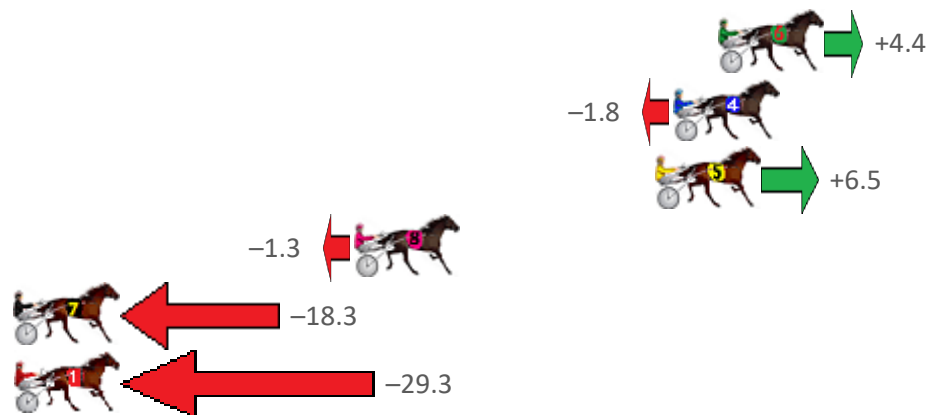

Albion Park Race 3 Distance 1660m

Tuesday, 5 July 2022

Gross Time: 2:03.20 MileRate: 1:59.40 LeadTime: 3.60s First Qtr: 29.80s Second Qtr: 31.30s Third Qtr: 30.10s Fourth Qtr: 28.40s

No Horse	Plc	Margin	Time	800Time (W)	400 Time (W)
6 MISTER DOMINGO	1	0.0m	2:03.20	58.18s (1)	28.08s (1)
4 JILLIBY TYPHOON	2	1.8m	2:03.33	58.63s (0)	28.53s (0)
5 SAN MAREA	3	2.5m	2:03.39	58.03s (1)	27.94s (1)
8 CRADOCK	4	14.5m	2:04.28	58.59s (1)	28.46s (1)
7 PRIORITY BETTING	5	28.3m	2:05.31	59.83s (0)	29.49s (0)
1 BETTORS MOON	6	34.5m	2:05.77	60.63s (0)	30.26s (0)

Finish Position and metres gained from 800m

Sectionals
Powered
by

Home of PJ Harness Analyser

Want to know how successful PJ Harness Analyser is?
Click here for regular updates

www.pjdata.com.au admin@pjdata.com.au www.facebook.com/PJHarnessRacing