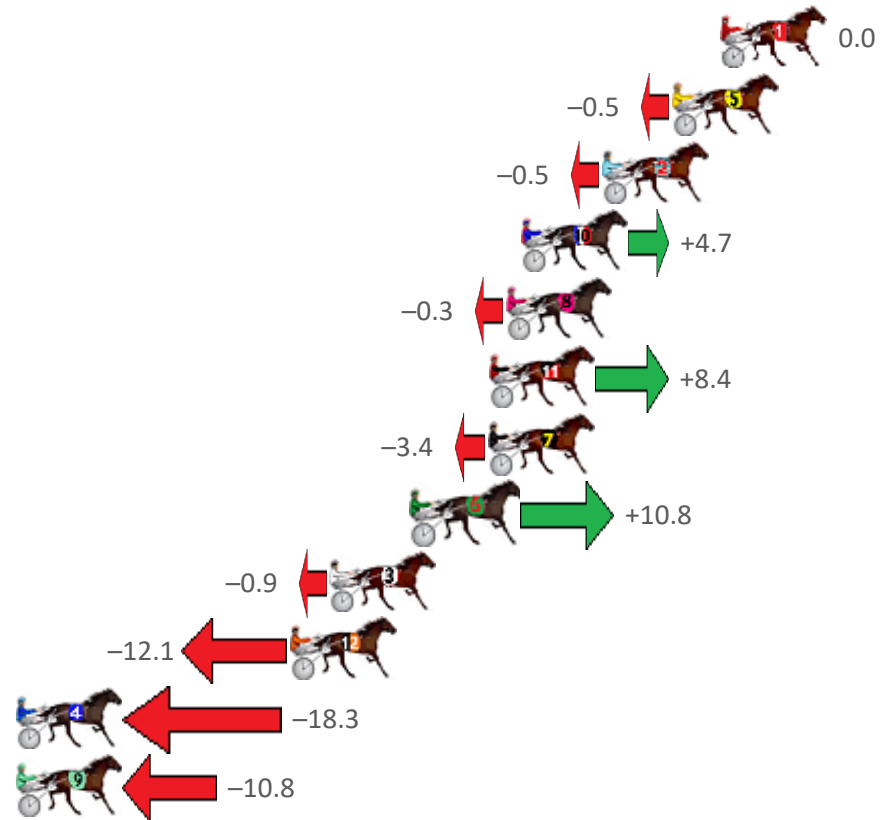

Albion Park Race 7 Distance 2138m

Tuesday, 5 July 2022

Gross Time: 2:39.00 MileRate: 1:59.70 LeadTime: 39.30s First Qtr: 32.60s Second Qtr: 29.50s Third Qtr: 28.50s Fourth Qtr: 29.10s

No Horse	Plc	Margin	Time	800Time (W)	400 Time (W)
1 SUGAR FOR MY HONEY	1	0.0m	2:39.00	57.60s (0)	29.10s (0)
5 BARTELLO	2	1.9m	2:39.15	57.64s (1)	28.96s (1)
2 WOODLEA DIEGO	3	4.7m	2:39.36	57.64s (0)	29.11s (0)
10 SAILALONG SINBAD	4	7.9m	2:39.60	57.26s (0)	28.63s (0)
8 CHARLIE CHUCKLES	5	8.5m	2:39.65	57.62s (0)	29.05s (0)
11 ISOLATION	6	9.2m	2:39.70	57.00s (0)	28.38s (0)
7 DON LOU	7	9.2m	2:39.70	57.84s (1)	29.17s (1)
6 STRONG RESPONSE	8	12.2m	2:39.93	56.83s (1)	28.68s (1)
3 MAGICOL IDEAL	9	15.5m	2:40.18	57.66s (1)	29.28s (1)
12 KOWHAI BLAZE	10	17.1m	2:40.31	58.47s (2)	29.85s (2)
4 OYSTER STRIDE	11	28.7m	2:41.19	58.91s (1)	29.85s (2)
9 MOLLIESMARYELLE	12	29.2m	2:41.23	58.37s (2)	29.58s (1)

Finish Position and metres gained from 800m

Sectionals
Powered
by

Home of PJ Harness Analyser

Want to know how successful PJ Harness Analyser is?
Click here for regular updates

www.pjdata.com.au admin@pjdata.com.au www.facebook.com/PJHarnessRacing