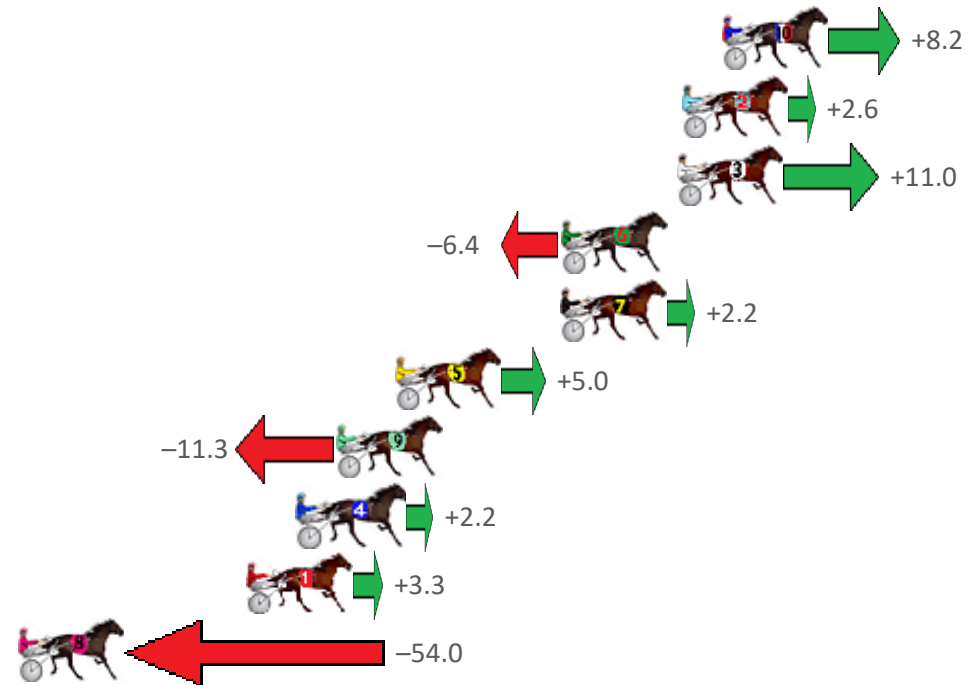

Albion Park Race 5 Distance 2138m

Tuesday, 5 July 2022

Gross Time: 2:40.20 MileRate: 2:00.60 LeadTime: 38.00s First Qtr: 32.40s Second Qtr: 31.10s Third Qtr: 29.40s Fourth Qtr: 29.30s

No Horse	Plc	Margin	Time	800Time (W)	400 Time (W)
10 HEZ ON THE BUZZER	1	0.0m	2:40.20	58.10s (1)	28.79s (1)
2 THE MAHARANI	2	1.6m	2:40.32	58.51s (0)	29.11s (0)
3 LANCELOT BROMAC	3	1.8m	2:40.34	57.90s (1)	28.62s (1)
6 REDBANK MOLLY	4	6.4m	2:40.69	59.17s (0)	29.77s (0)
7 A RAINBOW DANCER	4	6.4m	2:40.69	58.54s (0)	29.15s (0)
5 GLITTER STRIP	6	13.0m	2:41.20	58.34s (0)	28.88s (2)
9 BLUE SHARD	7	15.3m	2:41.38	59.52s (1)	30.21s (1)
4 WHATA TERROR	8	16.8m	2:41.49	58.54s (1)	29.37s (0)
1 BETTOR KEEP ROCKING	9	18.9m	2:41.65	58.46s (0)	29.61s (2)
8 MOTU AMETHYST	10	67.6m	2:45.39	62.64s (0)	32.04s (0)

Finish Position and metres gained from 800m

Sectionals
Powered
by

Home of PJ Harness Analyser

Want to know how successful PJ Harness Analyser is?
Click here for regular updates

www.pjdata.com.au admin@pjdata.com.au www.facebook.com/PJHarnessRacing

The Racing Queensland Board (trading as Racing Queensland) and provider are not responsible for the completeness or accuracy of any of the information contained herein, and makes no representations about its suitability for any purpose.