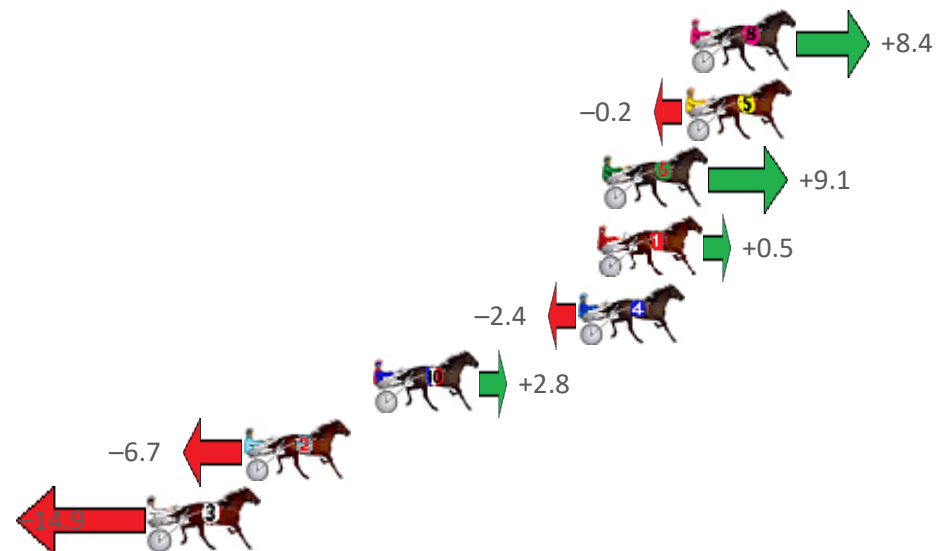

Albion Park Race 8 Distance 1660m

Tuesday, 5 July 2022

Gross Time: 2:00.00 MileRate: 1:56.40 LeadTime: 3.50s First Qtr: 29.30s Second Qtr: 30.30s Third Qtr: 28.60s Fourth Qtr: 28.30s

No Horse	Plc	Margin	Time	800Time (W)	400 Time (W)
8 ROCK BOTTOM	1	0.0m	2:00.00	56.31s (0)	27.68s (0)
5 MOHS EM DOWN	2	0.2m	2:00.01	56.91s (0)	28.31s (0)
6 HIDDEN COURAGE	3	3.5m	2:00.26	56.26s (0)	27.60s (0)
1 OUR BONDI BEACH	4	3.7m	2:00.28	56.86s (0)	28.25s (0)
4 BELLA BALL TERROR	5	4.4m	2:00.33	57.07s (1)	28.37s (1)
10 KEY LARGO	6	12.6m	2:00.94	56.70s (1)	27.89s (2)
2 OHOKA JIMMY	7	17.7m	2:01.32	57.37s (1)	28.56s (2)
3 ROLL ONE OVER	8	21.5m	2:01.60	57.95s (1)	29.11s (1)

Finish Position and metres gained from 800m

Sectionals
Powered
by

Home of PJ Harness Analyser

Want to know how successful PJ Harness Analyser is?
Click here for regular updates

www.pjdata.com.au admin@pjdata.com.au www.facebook.com/PJHarnessRacing