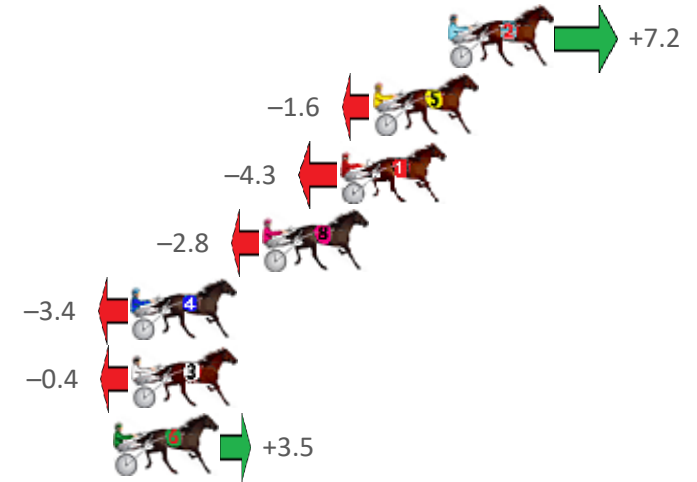

Redcliffe Race 3 Distance 2040m

Wednesday, 6 July 2022

Gross Time: 2:31.70 MileRate: 1:59.70 LeadTime: 32.20s First Qtr: 31.40s Second Qtr: 30.30s Third Qtr: 27.90s Fourth Qtr: 29.90s

No Horse	Plc	Margin	Time	800Time (W)	400 Time (W)
2 GANGBUSTER	1	0.0m	2:31.70	57.28s (1)	29.45s (1)
5 MISSINMEMATE	2	3.0m	2:31.93	57.91s (1)	29.99s (1)
1 BEEFY BENSON	3	4.3m	2:32.04	58.11s (0)	30.22s (0)
8 HES PERFECTLY IDEAL	4	7.4m	2:32.28	58.00s (0)	30.09s (0)
4 BANGKOK BRAVADO	5	12.6m	2:32.69	58.04s (0)	30.11s (0)
3 SAMMYS SECRET	6	12.6m	2:32.69	57.83s (1)	29.93s (1)
6 ADRENALINE RUSH	7	13.3m	2:32.74	57.55s (1)	29.95s (2)

Finish Position and metres gained from 800m

Sectionals
Powered
by

Home of PJ Harness Analyser

Want to know how successful PJ Harness Analyser is?
Click here for regular updates

www.pjdata.com.au admin@pjdata.com.au www.facebook.com/PJHarnessRacing

The Racing Queensland Board (trading as Racing Queensland) and provider are not responsible for the completeness or accuracy of any of the information contained herein, and makes no representations about its suitability for any purpose.