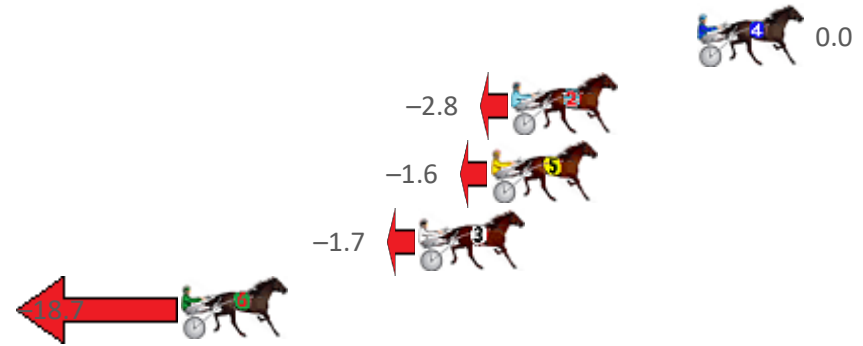

Redcliffe Race 10 Distance 1780m

Wednesday, 6 July 2022

Gross Time: 2:15.60   MileRate: 2:02.60   LeadTime: 11.60s   First Qtr: 30.90s   Second Qtr: 32.60s   Third Qtr: 30.60s   Fourth Qtr: 29.90s

No Horse	Plc	Margin	Time	800Time (W)	400 Time (W)
4 BRONSKI DELIGHT	1	0.0m	2:15.60	60.50s (0)	29.90s (0)
2 FIVE STAR GEM	2	7.4m	2:16.18	60.71s (0)	30.03s (0)
5 HEZA GALVINATOR	3	8.2m	2:16.24	60.62s (1)	30.00s (1)
3 DIPPED IN SILVER	4	11.1m	2:16.47	60.63s (0)	29.95s (0)
6 DOLLAR BUCKS	5	20.5m	2:17.21	61.91s (1)	31.25s (1)

Finish Position and metres gained from 800m

Sectionals
Powered
by

Home of PJ Harness Analyser

Want to know how successful PJ Harness Analyser is?
Click here for regular updates

www.pjdata.com.au   admin@pjdata.com.au   www.facebook.com/PJHarnessRacing