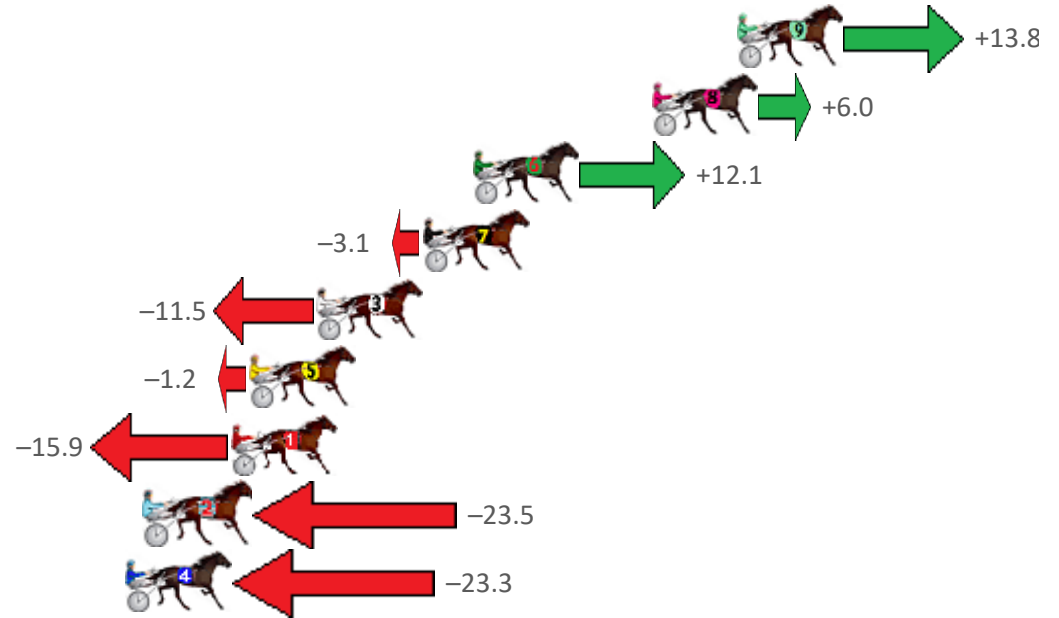

Redcliffe Race 1 Distance 1780m

Wednesday, 6 July 2022

Gross Time: 2:08.40 MileRate: 1:56.10 LeadTime: 11.40s First Qtr: 29.30s Second Qtr: 29.80s Third Qtr: 28.70s Fourth Qtr: 29.20s

No Horse	Plc	Margin	Time	800Time (W)	400 Time (W)
9 BRIAN CHRISTOPHER	1	0.0m	2:08.40	56.91s (1)	28.88s (2)
8 LA SAFRON	2	3.4m	2:08.66	57.47s (1)	29.45s (2)
6 LIFES BLACK	3	10.5m	2:09.20	57.03s (1)	28.93s (2)
7 CHARM OFFENSIVE	4	12.5m	2:09.36	58.12s (0)	29.45s (2)
3 FIRE AND ICE	5	16.7m	2:09.68	58.73s (1)	29.89s (1)
5 SWEET AS	6	19.4m	2:09.89	57.99s (1)	29.95s (3)
1 MISSTREPO	7	20.1m	2:09.94	59.04s (0)	30.08s (0)
2 MISTER HART	8	23.5m	2:10.20	59.59s (0)	30.63s (0)
4 PHILANDERING CHEF	9	24.3m	2:10.26	59.58s (1)	30.76s (1)

Finish Position and metres gained from 800m

Sectionals
Powered
by

Home of PJ Harness Analyser

Want to know how successful PJ Harness Analyser is?
Click here for regular updates

www.pjdata.com.au admin@pjdata.com.au www.facebook.com/PJHarnessRacing