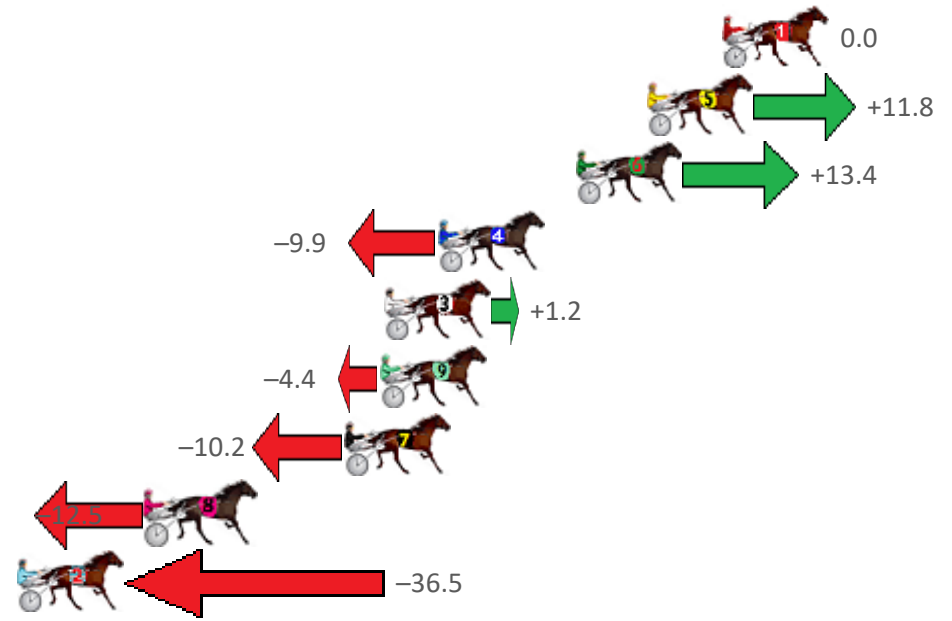

Redcliffe Race 5 Distance 1780m

Wednesday, 6 July 2022

Gross Time: 2:12.40 MileRate: 1:59.70 LeadTime: 11.60s First Qtr: 30.10s Second Qtr: 31.60s Third Qtr: 29.60s Fourth Qtr: 29.50s

No Horse	Plc	Margin	Time	800Time (W)	400 Time (W)
1 JELIGNITE JACK	1	0.0m	2:12.40	59.10s (0)	29.50s (0)
5 SHADYS DELIGHT	2	3.0m	2:12.63	58.23s (1)	28.71s (2)
6 BUTCHERFEELGOOD	3	5.8m	2:12.85	58.12s (1)	29.24s (2)
4 NONE GRATER	4	11.3m	2:13.27	59.83s (1)	30.06s (1)
3 SPRINGFIELD SPIRIT	5	13.4m	2:13.44	59.01s (0)	29.35s (0)
9 GULMARG	6	13.6m	2:13.45	59.42s (0)	29.78s (0)
7 WONDERWOMAN JUJO	7	15.0m	2:13.56	59.85s (0)	30.25s (0)
8 REGAL NIGHTSHADE	8	22.9m	2:14.17	60.02s (1)	30.83s (2)
2 PERFECT FEELING	9	42.3m	2:15.67	61.78s (1)	31.40s (1)

Finish Position and metres gained from 800m

Sectionals
Powered
by

Home of PJ Harness Analyser
Want to know how successful PJ Harness Analyser is?
Click here for regular updates

www.pjdata.com.au admin@pjdata.com.au www.facebook.com/PJHarnessRacing

The Racing Queensland Board (trading as Racing Queensland) and provider are not responsible for the completeness or accuracy of any of the information contained herein, and makes no representations about its suitability for any purpose.