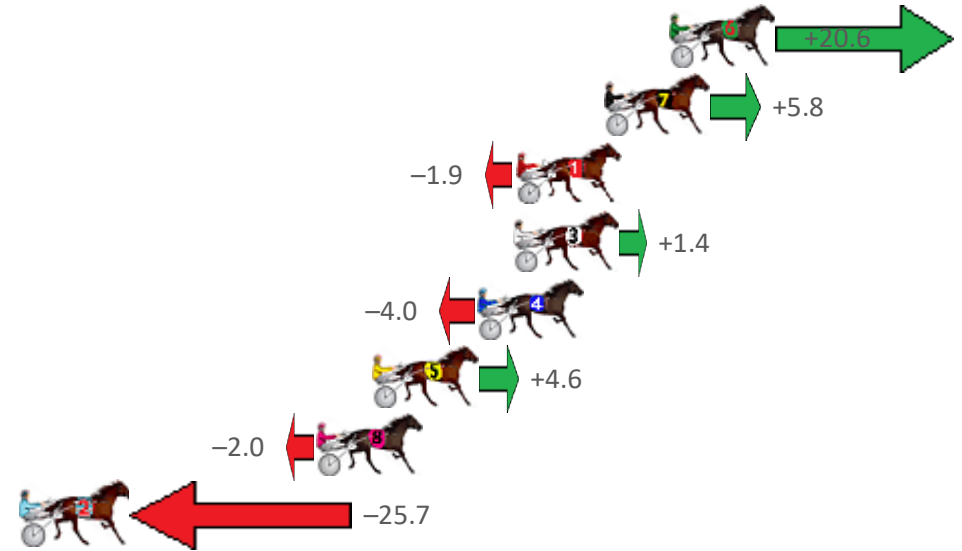

Redcliffe Race 6 Distance 2040m

Wednesday, 6 July 2022

Gross Time: 2:31.40 MileRate: 1:59.40 LeadTime: 30.70s First Qtr: 29.70s Second Qtr: 30.80s Third Qtr: 29.40s Fourth Qtr: 30.80s

No Horse	Plc	Margin	Time	800Time (W)	400 Time (W)
6 GELDOF	1	0.0m	2:31.40	58.66s (1)	29.53s (2)
7 WHOSTOLEMYPIGEON	2	2.6m	2:31.61	59.77s (0)	30.33s (0)
1 MOONLIGHT BUTCHER	3	6.1m	2:31.89	60.34s (0)	30.95s (0)
3 YANKEE C J	4	6.2m	2:31.90	60.10s (1)	30.91s (1)
4 DIGYOURHEELSIN	5	7.6m	2:32.01	60.50s (1)	31.37s (1)
5 ONYA DOUG	6	11.8m	2:32.35	59.86s (1)	30.75s (1)
8 BETTOR ROMANCE	7	14.0m	2:32.53	60.35s (1)	31.03s (2)
2 WILLIEWA LIGHTNING	8	25.7m	2:33.47	62.12s (0)	32.77s (0)

Finish Position and metres gained from 800m

Sectionals
Powered
by

Home of PJ Harness Analyser

Want to know how successful PJ Harness Analyser is?
Click here for regular updates

www.pjdata.com.au admin@pjdata.com.au www.facebook.com/PJHarnessRacing