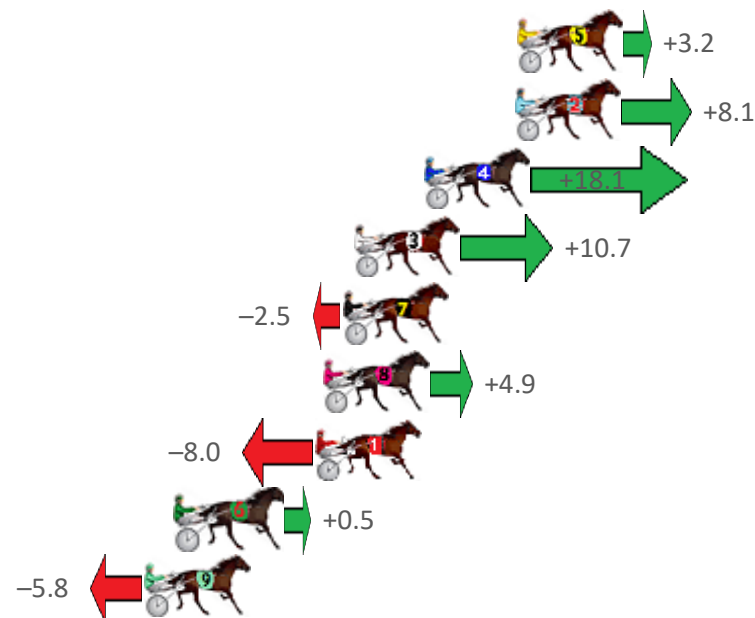

Redcliffe Race 4 Distance 2040m

Wednesday, 6 July 2022

Gross Time: 2:35.00 MileRate: 2:02.30 LeadTime: 33.20s First Qtr: 32.60s Second Qtr: 31.40s Third Qtr: 28.70s Fourth Qtr: 29.10s

No Horse	Plc	Margin	Time	800Time (W)	400 Time (W)
5 COURAGEOUS SAM	1	0.0m	2:35.00	57.57s (1)	29.06s (1)
2 EXPLANATION NOTED	2	0.1m	2:35.01	57.22s (1)	28.70s (1)
4 JOEY LINCOLN	3	3.7m	2:35.28	56.50s (1)	27.89s (1)
3 JET FORCE	4	6.5m	2:35.50	57.03s (1)	28.46s (1)
7 JACOBS THUNDER	5	6.9m	2:35.53	57.98s (0)	29.21s (0)
8 IMA CHICK MAGNET	6	7.7m	2:35.59	57.45s (1)	28.88s (1)
1 REMEMBER EVE	7	8.0m	2:35.61	58.37s (0)	29.68s (0)
6 MISTER WOODPORT	8	13.5m	2:36.03	57.76s (0)	29.01s (0)
9 THE RAGNBONE MAN	9	14.8m	2:36.13	58.22s (0)	29.42s (0)

Finish Position and metres gained from 800m

Sectionals
Powered
by

Home of PJ Harness Analyser

Want to know how successful PJ Harness Analyser is?
Click here for regular updates

www.pjdata.com.au admin@pjdata.com.au www.facebook.com/PJHarnessRacing

The Racing Queensland Board (trading as Racing Queensland) and provider are not responsible for the completeness or accuracy of any of the information contained herein, and makes no representations about its suitability for any purpose.