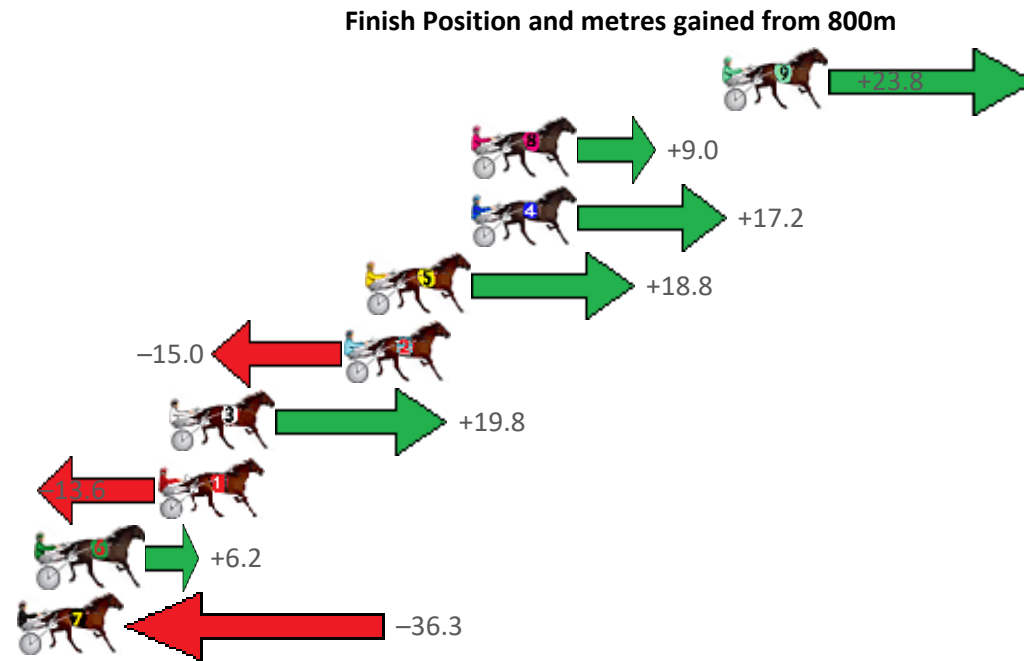

Redcliffe Race 9 Distance 1780m

Wednesday, 6 July 2022

Gross Time: 2:15.20 MileRate: 2:02.30 LeadTime: 11.30s First Qtr: 29.80s Second Qtr: 30.30s Third Qtr: 30.20s Fourth Qtr: 33.60s

No Horse	Plc	Margin	Time	800Time (W)	400 Time (W)
9 MANHATTAN LASS	1	0.0m	2:15.20	61.91s (1)	32.21s (1)
8 MOON OVER MONTAN	2	10.0m	2:16.08	63.09s (1)	33.05s (0)
4 SHEZAMATERIALGIRL	3	10.0m	2:16.08	62.44s (0)	32.61s (1)
5 CEE SIXTY THREE	4	14.2m	2:16.44	62.31s (0)	32.31s (0)
2 TONY'S SECRET	5	15.0m	2:16.51	64.99s (0)	34.85s (0)
3 CHARLIE MY BOY	6	22.0m	2:17.13	62.23s (0)	32.68s (1)
1 AKERMANIS	7	22.4m	2:17.16	64.88s (0)	35.09s (0)
6 MISTIQUE	8	27.2m	2:17.58	63.31s (1)	32.95s (3)
7 CACTUS ROSE	9	55.3m	2:20.04	66.68s (0)	36.31s (0)

Sectionals
Powered
by

Home of PJ Harness Analyser
Want to know how successful PJ Harness Analyser is?
Click here for regular updates

www.pjdata.com.au admin@pjdata.com.au www.facebook.com/PJHarnessRacing

The Racing Queensland Board (trading as Racing Queensland) and provider are not responsible for the completeness or accuracy of any of the information contained herein, and makes no representations about its suitability for any purpose.