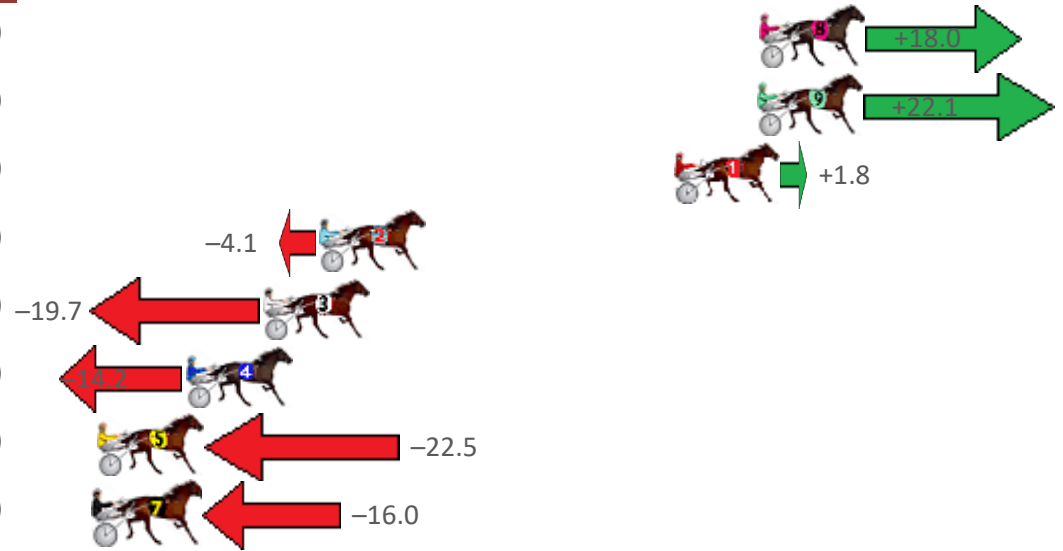

Redcliffe Race 2 Distance 1780m

Wednesday, 6 July 2022

Gross Time: 2:10.10 MileRate: 1:57.60 LeadTime: 11.30s First Qtr: 28.30s Second Qtr: 30.30s Third Qtr: 29.10s Fourth Qtr: 31.10s

No Horse	Plc	Margin	Time	800Time (W)	400 Time (W)
8 SPECIALANDIKNOWIT	1	0.0m	2:10.10	58.85s (1)	30.14s (2)
9 POLKA DOT DANCE	2	0.1m	2:10.11	58.55s (1)	29.81s (2)
1 PURPLE SHADES	3	3.4m	2:10.38	60.07s (0)	30.96s (0)
2 LARA BAY	4	17.5m	2:11.52	60.51s (1)	31.14s (1)
3 ROLLONX	5	19.7m	2:11.70	61.67s (0)	32.62s (0)
4 CHUMP CHOP	6	22.8m	2:11.95	61.26s (1)	31.89s (1)
5 JAGGERS SWAGGER	7	26.3m	2:12.24	61.88s (1)	32.86s (1)
7 INDY JEWEL	8	26.4m	2:12.25	61.40s (0)	32.18s (0)

Finish Position and metres gained from 800m

Sectionals
Powered
by

Home of PJ Harness Analyser

Want to know how successful PJ Harness Analyser is?
Click here for regular updates

www.pjdata.com.au admin@pjdata.com.au www.facebook.com/PJHarnessRacing