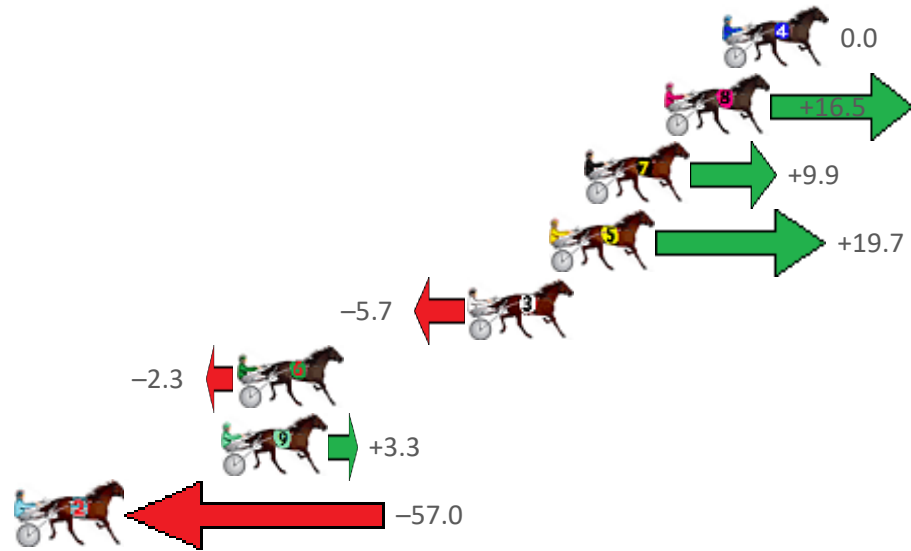

Redcliffe Race 8 Distance 1780m

Wednesday, 6 July 2022

Gross Time: 2:11.30 MileRate: 1:58.70 LeadTime: 11.30s First Qtr: 28.50s Second Qtr: 30.70s Third Qtr: 29.70s Fourth Qtr: 31.10s

No Horse	Plc	Margin	Time	800Time (W)	400 Time (W)
4 IM FREYJA	1	0.0m	2:11.30	60.80s (0)	31.10s (0)
8 MY ULTIMATE HESTON	2	2.3m	2:11.49	59.55s (1)	30.81s (1)
7 NEVAEVABEND	3	5.5m	2:11.75	60.05s (0)	30.71s (1)
5 ABBEY DIADEMA	4	6.9m	2:11.86	59.31s (0)	30.23s (1)
3 DEVELSTIX	5	10.1m	2:12.12	61.23s (0)	31.36s (0)
6 JILLIBY GIZMO	6	19.3m	2:12.87	60.97s (2)	30.74s (0)
9 FEELGOOD EXPRESS	7	19.9m	2:12.92	60.55s (1)	31.05s (2)
2 CHAMPAGNE REACTOR	8	67.6m	2:16.80	65.11s (0)	34.98s (0)

Finish Position and metres gained from 800m

Sectionals
Powered
by

Home of PJ Harness Analyser

Want to know how successful PJ Harness Analyser is?
Click here for regular updates

www.pjdata.com.au admin@pjdata.com.au www.facebook.com/PJHarnessRacing