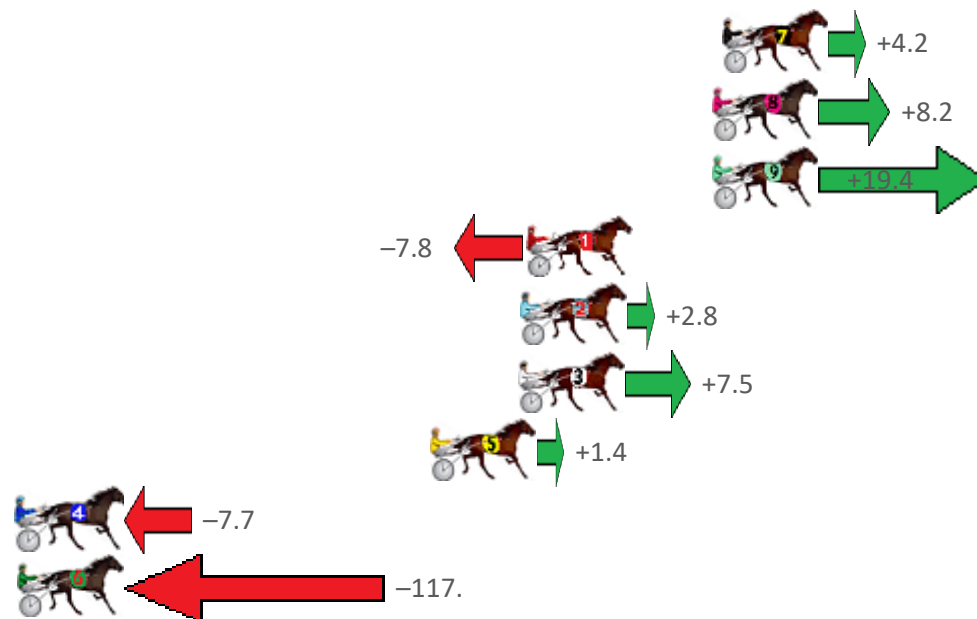

Redcliffe Race 7 Distance 1780m

Wednesday, 6 July 2022

Gross Time: 2:17.30 MileRate: 2:04.10 LeadTime: 11.80s First Qtr: 31.70s Second Qtr: 32.40s Third Qtr: 31.30s Fourth Qtr: 30.10s

No Horse	Plc	Margin	Time	800Time (W)	400 Time (W)
7 PRIDE AND LOUD	1	0.0m	2:17.30	61.08s (0)	29.79s (0)
8 GHOST TRAIN	2	0.4m	2:17.33	60.77s (0)	29.97s (1)
9 FURIOSA	2	0.4m	2:17.33	59.92s (1)	29.40s (1)
1 PAYOUT	4	7.8m	2:17.91	62.00s (0)	30.68s (0)
2 BEARS BEST	5	8.0m	2:17.93	61.19s (1)	30.44s (2)
3 VILLAGE SMIRKER	6	8.1m	2:17.94	60.83s (1)	29.66s (0)
5 DESTINY BLUES	7	11.6m	2:18.21	61.29s (0)	30.29s (0)
4 MY GIRL BLAZE	8	31.9m	2:19.81	61.99s (1)	31.39s (1)
6 MAGIC NITRO	9	122.9m	2:26.99	70.37s (1)	37.62s (0)

Finish Position and metres gained from 800m

Sectionals
Powered
by

Home of PJ Harness Analyser

Want to know how successful PJ Harness Analyser is?
Click here for regular updates

www.pjdata.com.au admin@pjdata.com.au www.facebook.com/PJHarnessRacing