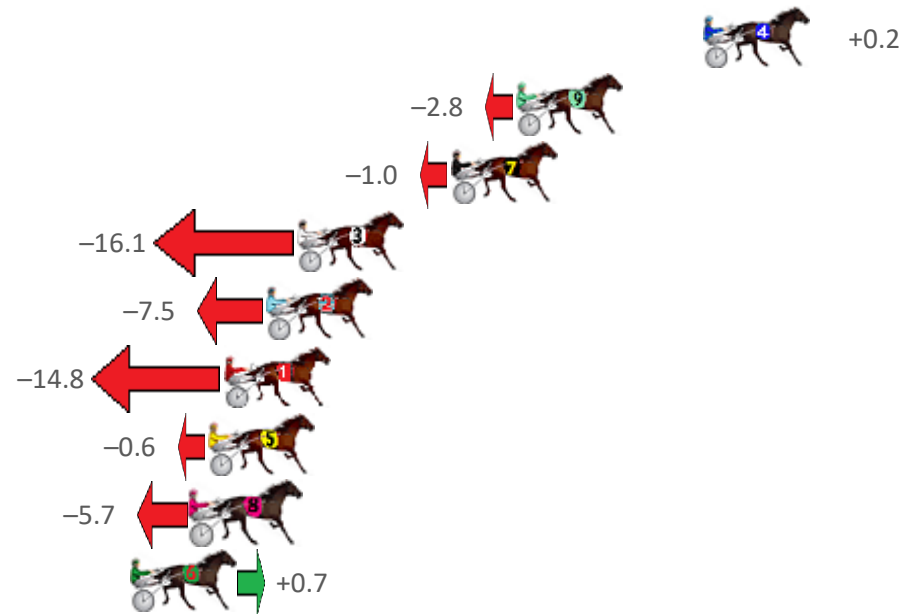

Redcliffe Race 5 Distance 1780m

Monday, 18 July 2022

Gross Time: 2:11.60 MileRate: 1:59.00 LeadTime: 11.90s First Qtr: 30.20s Second Qtr: 29.70s Third Qtr: 28.80s Fourth Qtr: 31.00s

NoHorse	Plc	Margin	Time	800Time (W)	400 Time (W)
4 CHUMP CHOP	1	0.0m	2:11.60	59.79s (1)	30.74s (1)
9 GOSLING IN FLIGHT	2	7.4m	2:12.20	60.01s (1)	30.97s (1)
7 LESVOS LAD	3	10.0m	2:12.41	59.87s (0)	31.06s (0)
3 PAGO PAGO	4	16.1m	2:12.91	61.00s (0)	32.24s (0)
2 JUKEBOX JET	5	17.3m	2:13.00	60.36s (1)	31.33s (1)
1 FLY CHEVAL	6	19.0m	2:13.14	60.90s (0)	32.08s (0)
5 BUSTN FEELZ GOOD	7	19.6m	2:13.19	59.84s (1)	31.39s (2)
8 PERFECT FEELING	8	20.3m	2:13.25	60.22s (1)	31.18s (1)
6 MY ULTIMATE LOUIE	9	22.7m	2:13.44	59.75s (1)	31.30s (0)

Finish Position and metres gained from 800m

Sectionals
Powered
by

Home of PJ Harness Analyser

Want to know how successful PJ Harness Analyser is?
Click here for regular updates

www.pjdata.com.au admin@pjdata.com.au www.facebook.com/PJHarnessRacing