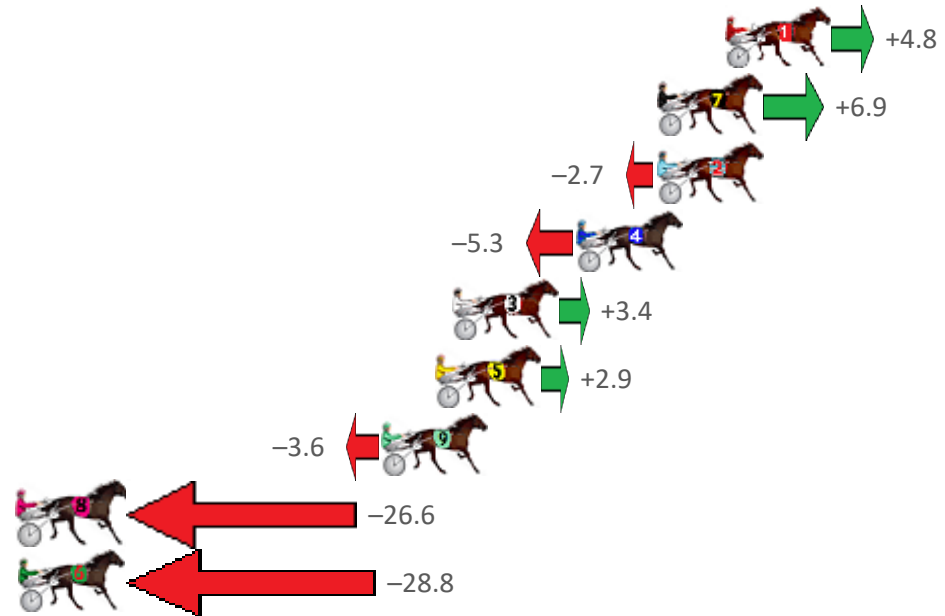

Redcliffe Race 1 Distance 1780m

Monday, 18 July 2022

Gross Time: 2:08.60 MileRate: 1:56.30 LeadTime: 11.60s First Qtr: 30.20s Second Qtr: 30.60s Third Qtr: 28.10s Fourth Qtr: 28.10s

NoHorse	Plc	Margin	Time	800Time (W)	400 Time (W)
1 LUCKY NUTTER	1	0.0m	2:08.60	55.86s (0)	27.76s (0)
7 DELIGHTFUL REASON	2	2.7m	2:08.80	55.72s (0)	27.62s (0)
2 STUN GUN	3	2.7m	2:08.80	56.39s (0)	28.29s (0)
4 DOCTA FEELGOOD	4	5.9m	2:09.04	56.57s (1)	28.48s (1)
3 BEEF CITY BLAZE	5	10.8m	2:09.40	55.96s (0)	27.88s (0)
5 JIGAMAROO	6	11.5m	2:09.45	56.00s (1)	27.93s (1)
9 IL MAXIMUS	7	13.6m	2:09.60	56.45s (1)	28.39s (1)
8 CAPTAIN OH CAPTAIN	8	32.0m	2:10.96	58.06s (1)	29.97s (1)
6 LETS SAVE THE DAY	9	47.6m	2:12.12	58.21s (0)	29.73s (0)

Finish Position and metres gained from 800m

Sectionals
Powered
by

Home of PJ Harness Analyser

Want to know how successful PJ Harness Analyser is?
Click here for regular updates

www.pjdata.com.au admin@pjdata.com.au www.facebook.com/PJHarnessRacing