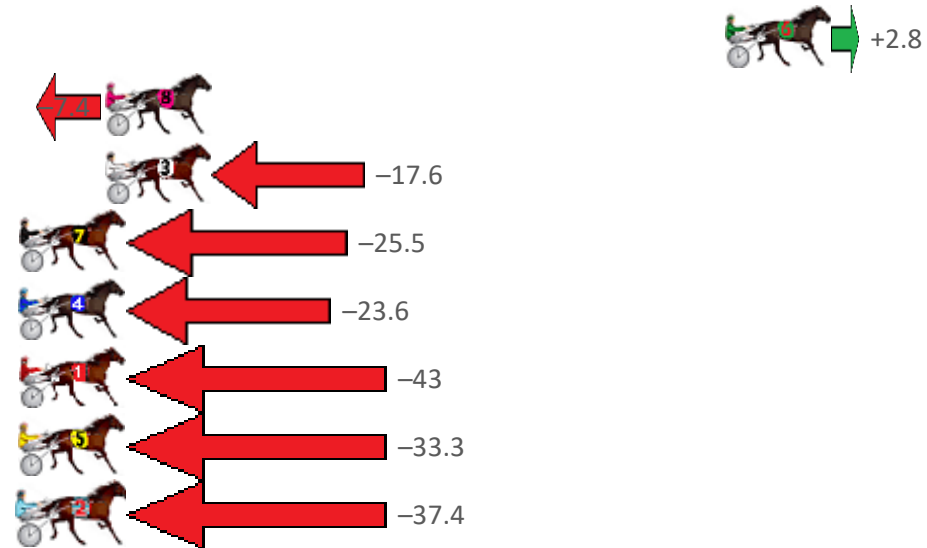

Redcliffe Race 8 Distance 1780m

Monday, 18 July 2022

Gross Time: 2:12.60 MileRate: 1:59.90 LeadTime: 11.80s First Qtr: 29.50s Second Qtr: 33.00s Third Qtr: 29.50s Fourth Qtr: 28.80s

No	Horse	Plc	Margin	Time	800Time (W)	400 Time (W)
6	MY SECRET BEACH	1	0.0m	2:12.60	58.10s (1)	28.80s (0)
8	JAYDES TERROR	2	24.6m	2:14.46	58.84s (2)	29.82s (3)
3	BEEF CITY STARZZZ	3	24.6m	2:14.46	59.58s (1)	29.89s (1)
7	BELLA GODIVA	4	29.7m	2:14.85	60.15s (0)	29.98s (0)
4	WEDDING NIGHT	5	32.0m	2:15.02	60.01s (0)	30.07s (1)
1	MUSTANG DUDE	6	42.4m	2:15.81	61.37s (0)	31.21s (0)
5	HARRY CROFT	7	46.1m	2:16.09	60.71s (0)	30.73s (0)
2	WEASEL	8	52.4m	2:16.56	61.01s (1)	31.16s (1)

Finish Position and metres gained from 800m

Sectionals
Powered
by

Home of PJ Harness Analyser

Want to know how successful PJ Harness Analyser is?
Click here for regular updates

www.pjdata.com.au admin@pjdata.com.au www.facebook.com/PJHarnessRacing