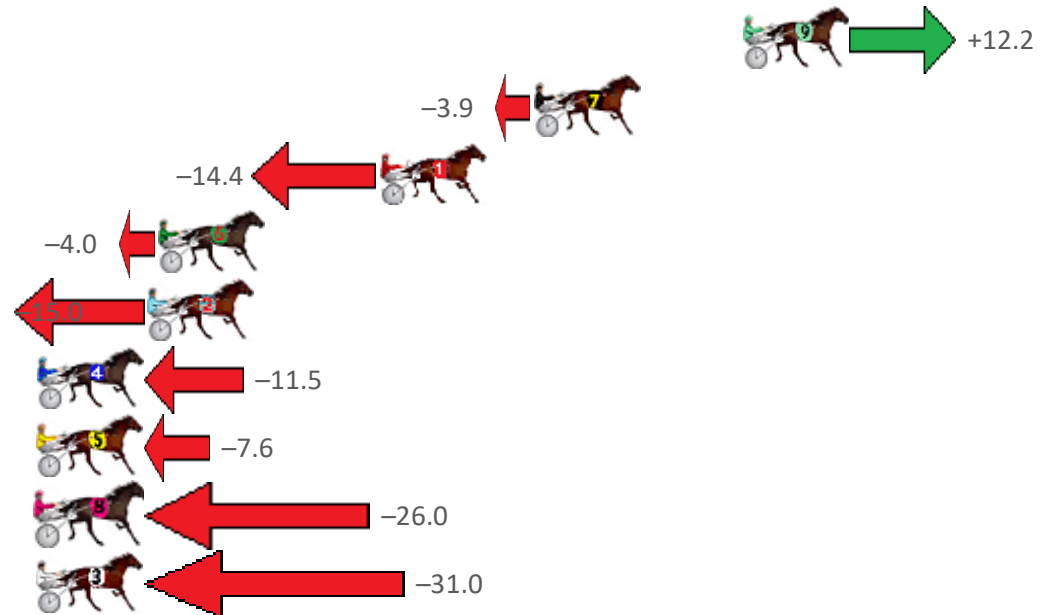

Redcliffe Race 6 Distance 1780m

Monday, 18 July 2022

Gross Time: 2:13.50 MileRate: 2:00.70 LeadTime: 12.20s First Qtr: 31.10s Second Qtr: 31.00s Third Qtr: 29.40s Fourth Qtr: 29.80s

No	Horse	Plc	Margin	Time	800Time (W)	400 Time (W)
9	TACTFILLY MIRACLE	1	0.0m	2:13.50	58.30s (1)	29.70s (2)
7	WRITE TIME	2	8.3m	2:14.15	59.49s (0)	30.10s (0)
1	ALLY PINK	3	14.4m	2:14.62	60.26s (0)	30.87s (0)
6	DONT YOU BE NAUGHTY	4	23.2m	2:15.31	59.49s (0)	30.53s (0)
2	WILLSINTOWN	5	23.6m	2:15.34	60.30s (0)	30.91s (0)
4	WAVEDANCER	6	28.1m	2:15.69	60.05s (1)	30.62s (2)
5	ALWAYS AT NIGHT	7	28.6m	2:15.73	59.76s (1)	31.01s (2)
8	MANY DELIGHTS	8	29.2m	2:15.78	61.11s (1)	31.67s (1)
3	LUCINDA JAMAR	9	38.8m	2:16.53	61.48s (1)	31.71s (1)

Finish Position and metres gained from 800m

Sectionals
Powered
by

Home of PJ Harness Analyser

Want to know how successful PJ Harness Analyser is?
Click here for regular updates

www.pjdata.com.au admin@pjdata.com.au www.facebook.com/PJHarnessRacing