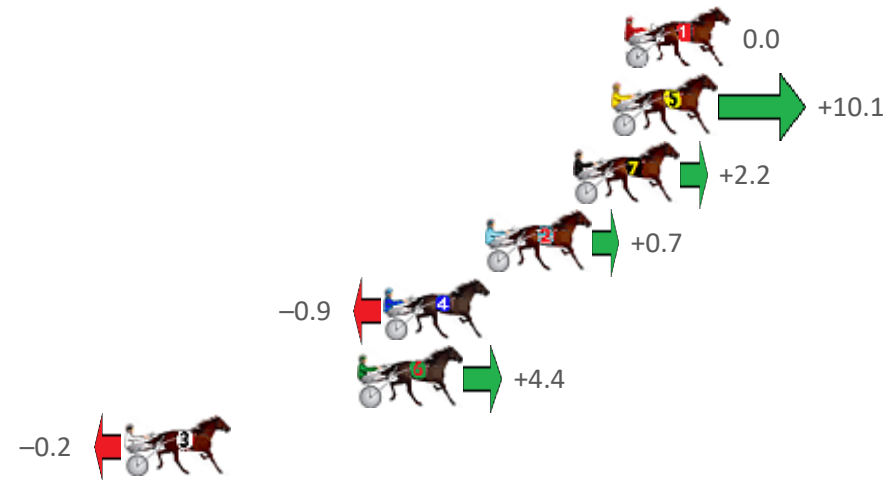

Redcliffe Race 4 Distance 2040m

Monday, 18 July 2022

Gross Time: 2:30.70 MileRate: 1:58.90 LeadTime: 32.80s First Qtr: 30.60s Second Qtr: 30.40s Third Qtr: 29.00s Fourth Qtr: 27.90s

NoHorse	Plc	Margin	Time	800Time (W)	400 Time (W)
1 THERESACHANCE	1	0.0m	2:30.70	56.90s (0)	27.90s (0)
5 FALCONS	2	0.5m	2:30.74	56.19s (1)	27.37s (1)
7 WEEWAH	3	2.0m	2:30.85	56.74s (0)	27.75s (0)
2 MISTY CREEK	4	5.5m	2:31.10	56.85s (1)	28.03s (1)
4 OHOKA ROYAL	5	9.5m	2:31.40	56.96s (0)	27.98s (0)
6 TUAPEKA GLORY	6	10.6m	2:31.48	56.59s (1)	28.05s (2)
3 BE MY ROCK	7	19.8m	2:32.15	56.91s (1)	28.33s (2)

Finish Position and metres gained from 800m

Sectionals
Powered
by

Home of PJ Harness Analyser

Want to know how successful PJ Harness Analyser is?
Click here for regular updates

www.pjdata.com.au admin@pjdata.com.au www.facebook.com/PJHarnessRacing

The Racing Queensland Board (trading as Racing Queensland) and provider are not responsible for the completeness or accuracy of any of the information contained herein, and makes no representations about its suitability for any purpose.