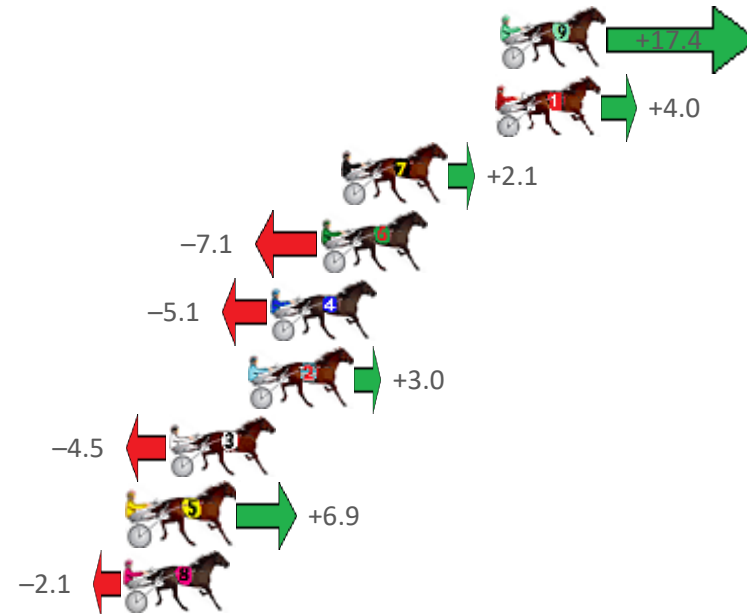

Redcliffe Race 3 Distance 2040m

Monday, 18 July 2022

Gross Time: 2:29.90 MileRate: 1:58.20 LeadTime: 30.30s First Qtr: 30.50s Second Qtr: 30.00s Third Qtr: 29.00s Fourth Qtr: 30.10s

NoHorse	Plc	Margin	Time	800Time (W)	400 Time (W)
9 DIGYOURHEELSIN	1	0.0m	2:29.90	57.82s (1)	29.95s (2)
1 OYSTER STRIDE	2	0.2m	2:29.92	58.81s (0)	29.80s (0)
7 PARTY POLOTIX	3	6.3m	2:30.40	58.95s (0)	29.93s (0)
6 ALLMIGHTY MAX	4	7.1m	2:30.46	59.62s (0)	30.63s (0)
4 TINGE OF FEAR	5	9.1m	2:30.62	59.47s (1)	30.59s (1)
2 KEAYANG TARA	6	10.0m	2:30.69	58.88s (1)	30.31s (2)
3 CHARLI ROSE	7	13.1m	2:30.93	59.43s (1)	30.50s (1)
5 ONYA DOUG	8	14.7m	2:31.06	58.59s (1)	30.29s (2)
8 MOONLIGHT BUTCHER	9	14.9m	2:31.07	59.25s (0)	30.23s (0)

Finish Position and metres gained from 800m

Sectionals
Powered
by

Home of PJ Harness Analyser

Want to know how successful PJ Harness Analyser is?
Click here for regular updates

www.pjdata.com.au admin@pjdata.com.au www.facebook.com/PJHarnessRacing

The Racing Queensland Board (trading as Racing Queensland) and provider are not responsible for the completeness or accuracy of any of the information contained herein, and makes no representations about its suitability for any purpose.