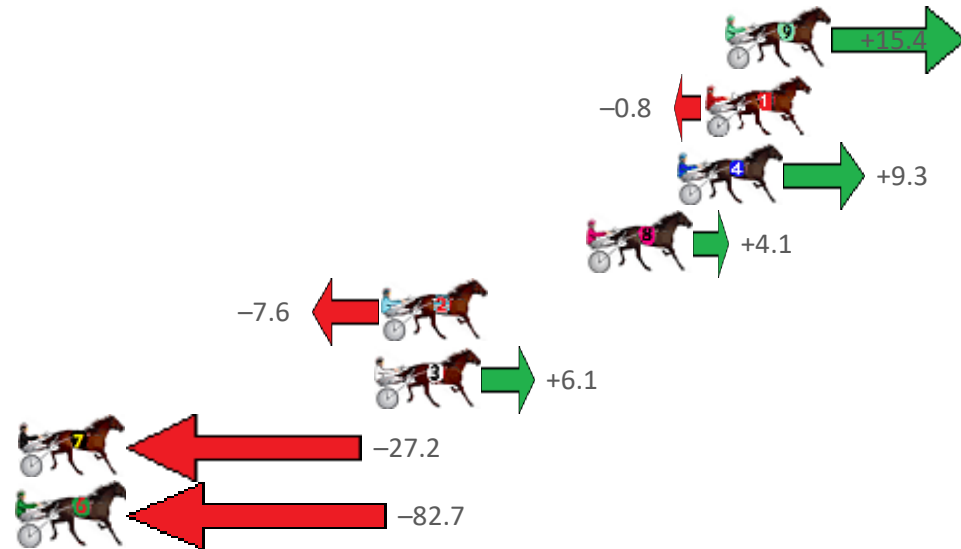

Redcliffe Race 7 Distance 1780m

Monday, 18 July 2022

Gross Time: 2:11.20 MileRate: 1:58.60 LeadTime: 11.50s First Qtr: 29.00s Second Qtr: 31.10s Third Qtr: 29.20s Fourth Qtr: 30.40s

NoHorse	Plc	Margin	Time	800Time (W)	400 Time (W)
9 MAHINDI	1	0.0m	2:11.20	58.46s (1)	29.48s (1)
1 RAMBLING ON	2	0.8m	2:11.26	59.66s (0)	30.46s (0)
4 GOTTA DREAM	3	1.9m	2:11.35	58.91s (1)	29.97s (1)
8 BORDERLINE	4	5.5m	2:11.64	59.30s (0)	30.06s (0)
2 CONNIES SPIRIT	5	13.6m	2:12.28	60.16s (1)	31.41s (1)
3 FLASH FREDDIE	6	13.9m	2:12.31	59.15s (1)	29.86s (1)
7 KING OF KAOS	7	31.8m	2:13.73	61.62s (0)	32.38s (0)
6 REDUCED TO ASHES	8	84.5m	2:17.92	65.73s (1)	35.23s (0)

Finish Position and metres gained from 800m

Sectionals
Powered
by

Home of PJ Harness Analyser

Want to know how successful PJ Harness Analyser is?
Click here for regular updates

www.pjdata.com.au admin@pjdata.com.au www.facebook.com/PJHarnessRacing