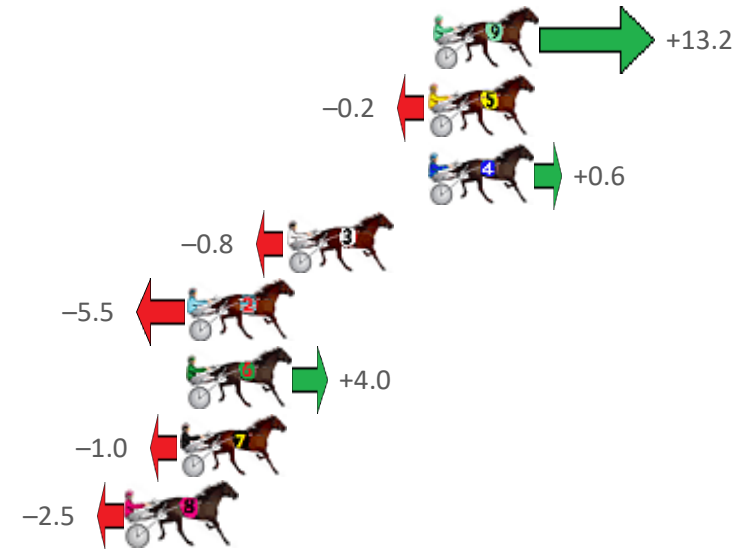

Redcliffe Race 2 Distance 1780m

Monday, 18 July 2022

Gross Time: 2:10.40 MileRate: 1:57.90 LeadTime: 11.60s First Qtr: 28.80s Second Qtr: 31.10s Third Qtr: 28.80s Fourth Qtr: 30.10s

NoHorse	Plc	Margin	Time	800Time (W)	400 Time (W)
9 CHANCELESS CENTURY	1	0.0m	2:10.40	57.93s (0)	29.04s (0)
5 MAFFIOSO GIRL	2	0.2m	2:10.42	58.91s (0)	30.11s (0)
4 TRACER BULLET	3	0.2m	2:10.42	58.86s (1)	29.88s (1)
3 RECIPE FOR DREAMING	4	5.8m	2:10.86	58.96s (1)	30.01s (2)
2 MY ULTIMATE VICTOR	5	9.7m	2:11.16	59.30s (0)	30.45s (0)
6 TELL ME THIS	6	9.8m	2:11.17	58.61s (1)	29.65s (1)
7 CALVERT HOT SHOT	7	10.0m	2:11.19	58.97s (0)	30.11s (0)
8 WESTERN SHOWGIRL	8	12.1m	2:11.35	59.08s (1)	30.15s (1)

Finish Position and metres gained from 800m

Sectionals
Powered
by

Home of PJ Harness Analyser

Want to know how successful PJ Harness Analyser is?
Click here for regular updates

www.pjdata.com.au admin@pjdata.com.au www.facebook.com/PJHarnessRacing