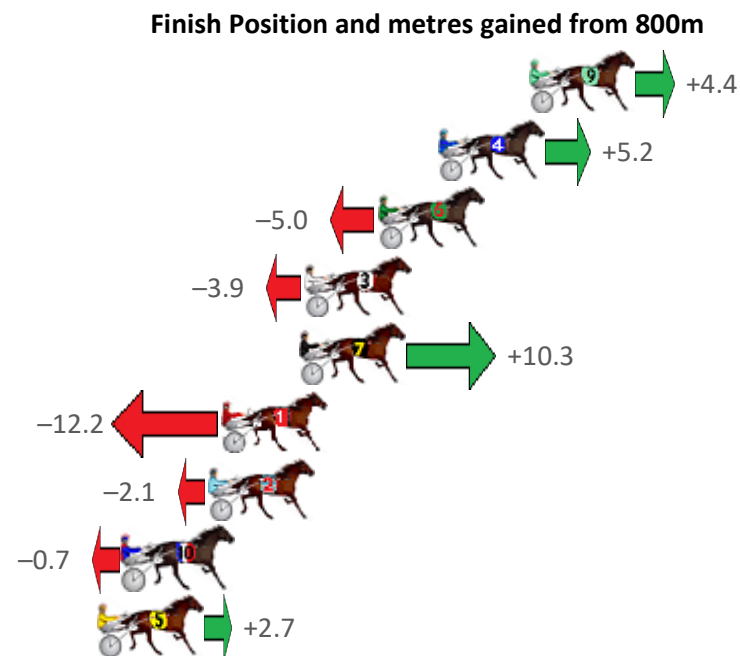

Albion Park Race 5 Distance 2138m

Tuesday, 19 July 2022

Gross Time: 2:36.60 MileRate: 1:57.90 LeadTime: 37.20s First Qtr: 30.70s Second Qtr: 30.10s Third Qtr: 28.60s Fourth Qtr: 30.00s

NoHorse	Plc	Margin	Time	800Time (W)	400 Time (W)
9 WHATABOYJACK	1	0.0m	2:36.60	58.28s (0)	29.69s (0)
4 ROCKNHOLME	2	3.6m	2:36.88	58.22s (0)	29.63s (0)
6 HES PERFECTLY IDEAL	3	6.0m	2:37.07	58.96s (1)	30.36s (1)
3 FIREHOUSE	4	8.9m	2:37.30	58.88s (1)	30.22s (2)
7 HEZ ON THE BUZZER	5	9.1m	2:37.32	57.85s (2)	30.11s (3)
1 IMMER BESSER	6	12.2m	2:37.56	59.49s (0)	30.91s (0)
2 AYE AYE CAPTAIN	7	12.7m	2:37.60	58.75s (1)	30.31s (1)
10 CHAL BE	8	16.1m	2:37.87	58.65s (1)	30.17s (1)
5 BORSELLINO	9	17.1m	2:37.94	58.40s (1)	30.37s (2)

Sectionals
Powered
by

Home of PJ Harness Analyser

Want to know how successful PJ Harness Analyser is?
Click here for regular updates

www.pjdata.com.au admin@pjdata.com.au www.facebook.com/PJHarnessRacing

The Racing Queensland Board (trading as Racing Queensland) and provider are not responsible for the completeness or accuracy of any of the information contained herein, and makes no representations about its suitability for any purpose.