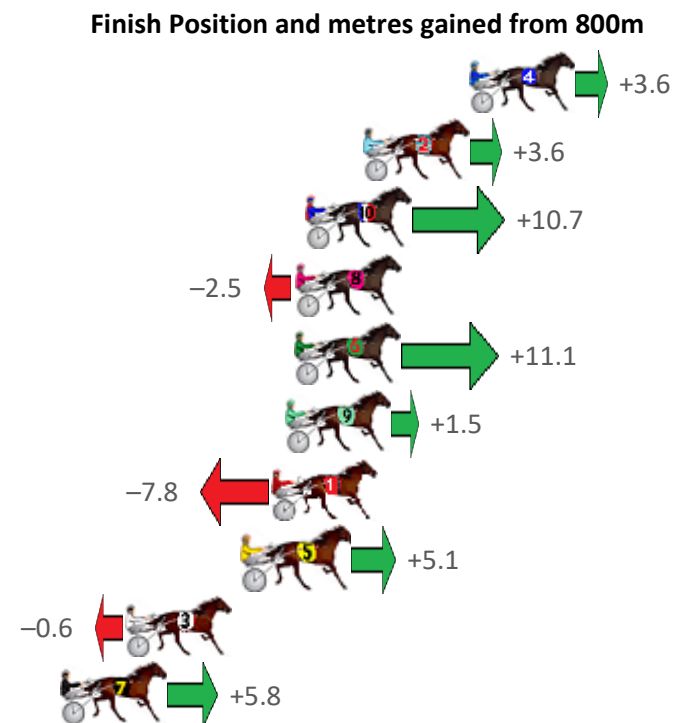

Albion Park Race 8 Distance 1660m

Tuesday, 19 July 2022

Gross Time: 1:58.00 MileRate: 1:54.40 LeadTime: 3.40s First Qtr: 27.70s Second Qtr: 30.10s Third Qtr: 28.20s Fourth Qtr: 28.60s

NoHorse	Plc	Margin	Time	800Time (W)	400 Time (W)
4 MISTERY ROAD	1	0.0m	1:58.00	56.55s (1)	28.59s (1)
2 HY VOLTAGE	2	4.2m	1:58.32	56.55s (1)	28.57s (1)
10 TEDDY FEELS GOOD	3	6.5m	1:58.49	56.04s (1)	28.83s (2)
8 FLYING ART	4	6.9m	1:58.52	56.98s (0)	28.81s (0)
6 IAMAJOYRIDE	5	6.9m	1:58.52	56.02s (0)	28.07s (2)
9 REGULUS	6	7.3m	1:58.55	56.69s (0)	28.54s (0)
1 VALKYRIE	7	7.8m	1:58.59	57.35s (0)	29.15s (0)
5 DUKKAH	8	8.9m	1:58.67	56.44s (0)	28.28s (0)
3 KYRONTA	9	13.6m	1:59.02	56.84s (1)	28.78s (1)
7 GIRLS ARE BEST	10	16.2m	1:59.22	56.39s (1)	29.20s (2)

Sectionals
Powered
by

Home of PJ Harness Analyser

Want to know how successful PJ Harness Analyser is?
Click here for regular updates

www.pjdata.com.au admin@pjdata.com.au www.facebook.com/PJHarnessRacing