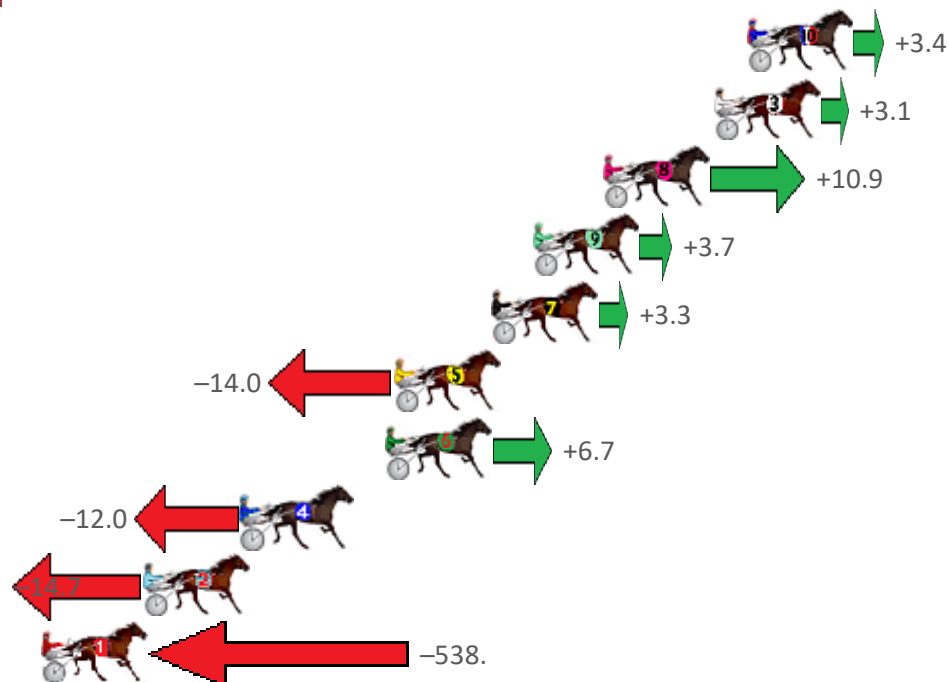

Albion Park Race 7 Distance 1660m

Tuesday, 19 July 2022

Gross Time: 1:57.90 MileRate: 1:54.30 LeadTime: 3.30s First Qtr: 27.90s Second Qtr: 30.90s Third Qtr: 27.70s Fourth Qtr: 28.10s

NoHorse	Plc	Margin	Time	800Time (W)	400 Time (W)
10 BONNIE PRINCE LOUIS	1	0.0m	1:57.90	55.56s (1)	28.09s (1)
3 AWAYWEGO	2	1.3m	1:58.00	55.58s (0)	27.88s (1)
8 LEITHEN BURN	3	5.7m	1:58.32	55.04s (1)	27.37s (1)
9 MACH BRILLIANCE	4	8.5m	1:58.53	55.54s (1)	27.86s (2)
7 HE SAID SHE SAID	5	10.1m	1:58.65	55.57s (0)	27.55s (0)
5 DANCE IN THE SUN	6	14.0m	1:58.93	56.77s (0)	29.08s (0)
6 ISOLATION	7	14.3m	1:58.96	55.34s (1)	27.49s (1)
4 STRONG RESPONSE	8	20.0m	1:59.38	56.63s (1)	28.84s (1)
2 ALLAMBIE	9	23.9m	1:59.67	56.82s (0)	28.85s (0)
1 BARTELLO	10	569.9m	2:39.99	93.18s (1)	42.76s (0)

Finish Position and metres gained from 800m

Sectionals
Powered
by

Home of PJ Harness Analyser

Want to know how successful PJ Harness Analyser is?
Click here for regular updates

www.pjdata.com.au admin@pjdata.com.au www.facebook.com/PJHarnessRacing