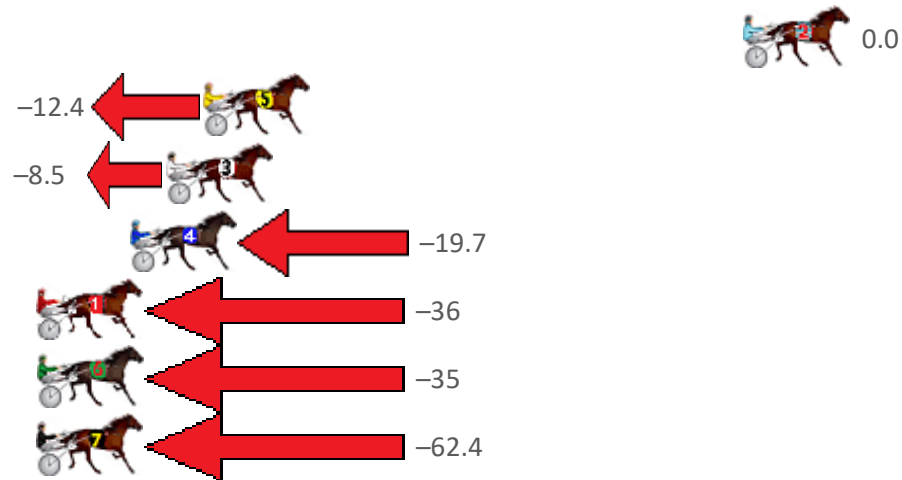

Albion Park Race 1 Distance 1660m

Tuesday, 19 July 2022

Gross Time: 1:58.60 MileRate: 1:55.00 LeadTime: 3.50s First Qtr: 27.40s Second Qtr: 30.30s Third Qtr: 28.50s Fourth Qtr: 28.90s

NoHorse	Plc	Margin	Time	800Time (W)	400 Time (W)
2 JILLIBY TYPHOON	1	0.0m	1:58.60	57.40s (0)	28.90s (0)
5 SIR BOSTON	2	21.4m	2:00.22	58.28s (1)	29.68s (2)
3 DESIGNER BLING	3	22.9m	2:00.34	58.01s (0)	29.50s (0)
4 MIKI MAGIC	4	24.3m	2:00.44	58.81s (1)	30.19s (1)
1 MY GIRL MANDY	5	40.8m	2:01.69	59.95s (0)	31.29s (0)
6 WHOS TO BLAME	6	51.5m	2:02.51	59.88s (1)	31.31s (1)
7 MY ULTIMATE JIMBO	7	147.4m	2:09.78	61.85s (0)	31.59s (0)

Finish Position and metres gained from 800m

Sectionals
Powered
by

Home of PJ Harness Analyser

Want to know how successful PJ Harness Analyser is?
Click here for regular updates

www.pjdata.com.au admin@pjdata.com.au www.facebook.com/PJHarnessRacing