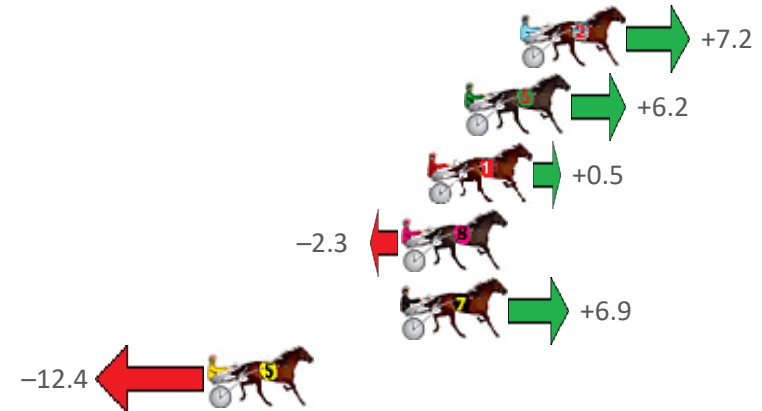

Albion Park Race 4 Distance 1660m

Tuesday, 19 July 2022

Gross Time: 1:55.80 MileRate: 1:52.30 LeadTime: 3.30s First Qtr: 26.20s Second Qtr: 30.30s Third Qtr: 27.50s Fourth Qtr: 28.50s

NoHorse	Plc	Margin	Time	800Time (W)	400 Time (W)
2 WARFARE	1	0.0m	1:55.80	55.50s (1)	28.16s (1)
6 JUST ROKIN	2	2.2m	1:55.96	55.57s (0)	27.98s (0)
1 THE SHADY ONE	3	3.7m	1:56.08	55.97s (0)	28.42s (0)
8 MOHS EM DOWN	4	4.7m	1:56.15	56.16s (1)	28.83s (1)
7 ROCK BOTTOM	5	4.7m	1:56.15	55.52s (1)	27.98s (1)
5 MAFUTA VAUTIN	6	12.4m	1:56.73	56.86s (0)	29.38s (0)

Finish Position and metres gained from 800m

Sectionals
Powered
by

Home of PJ Harness Analyser

Want to know how successful PJ Harness Analyser is?
Click here for regular updates

www.pjdata.com.au admin@pjdata.com.au www.facebook.com/PJHarnessRacing

The Racing Queensland Board (trading as Racing Queensland) and provider are not responsible for the completeness or accuracy of any of the information contained herein, and makes no representations about its suitability for any purpose.