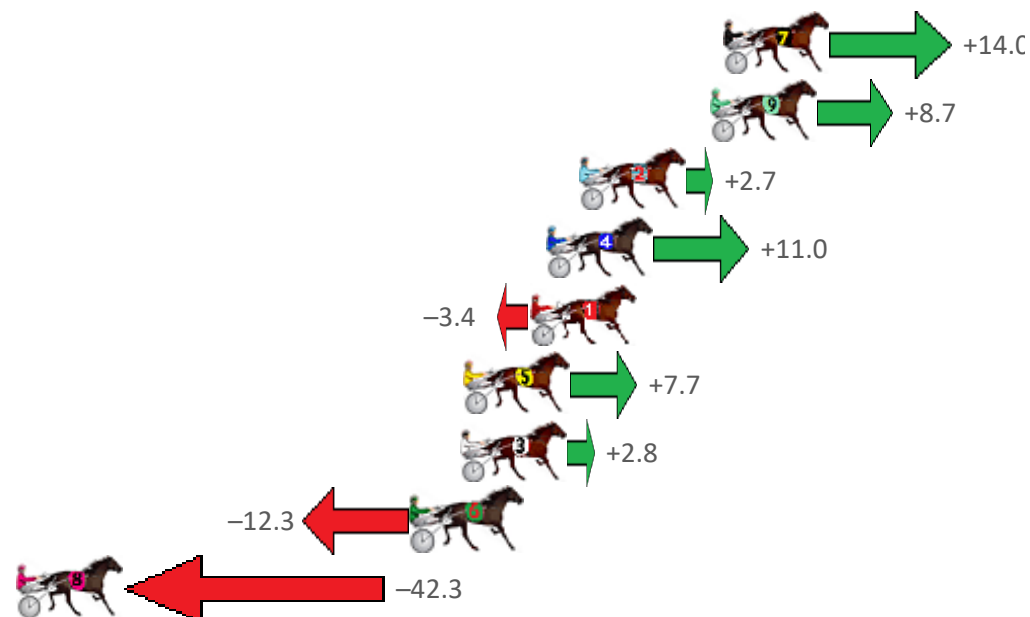

Albion Park Race 6 Distance 1660m

Tuesday, 19 July 2022

Gross Time: 1:57.40 MileRate: 1:53.80 LeadTime: 3.30s First Qtr: 26.90s Second Qtr: 30.10s Third Qtr: 28.70s Fourth Qtr: 28.40s

NoHorse	Plc	Margin	Time	800Time (W)	400 Time (W)
7 BALLERINI	1	0.0m	1:57.40	56.11s (1)	27.60s (2)
9 SQUIRE	2	0.5m	1:57.44	56.48s (1)	28.00s (2)
2 OUR BONDI BEACH	3	5.7m	1:57.83	56.91s (0)	28.18s (0)
4 SO BOBS YOUR UNCLE	4	7.0m	1:57.92	56.32s (1)	27.78s (1)
1 PARAVANI	5	7.6m	1:57.97	57.34s (0)	28.63s (0)
5 OUR ROAD TO MECCA	6	10.3m	1:58.17	56.55s (0)	27.83s (0)
3 OAXACAN DREAM	7	10.4m	1:58.18	56.90s (0)	28.15s (0)
6 EL AGUILA	8	12.3m	1:58.32	57.97s (0)	29.27s (0)
8 SPEAK WITH SAM	9	47.3m	2:00.93	60.10s (1)	31.43s (1)

Finish Position and metres gained from 800m

Sectionals
Powered
by

Home of PJ Harness Analyser

Want to know how successful PJ Harness Analyser is?
Click here for regular updates

www.pjdata.com.au admin@pjdata.com.au www.facebook.com/PJHarnessRacing

The Racing Queensland Board (trading as Racing Queensland) and provider are not responsible for the completeness or accuracy of any of the information contained herein, and makes no representations about its suitability for any purpose.