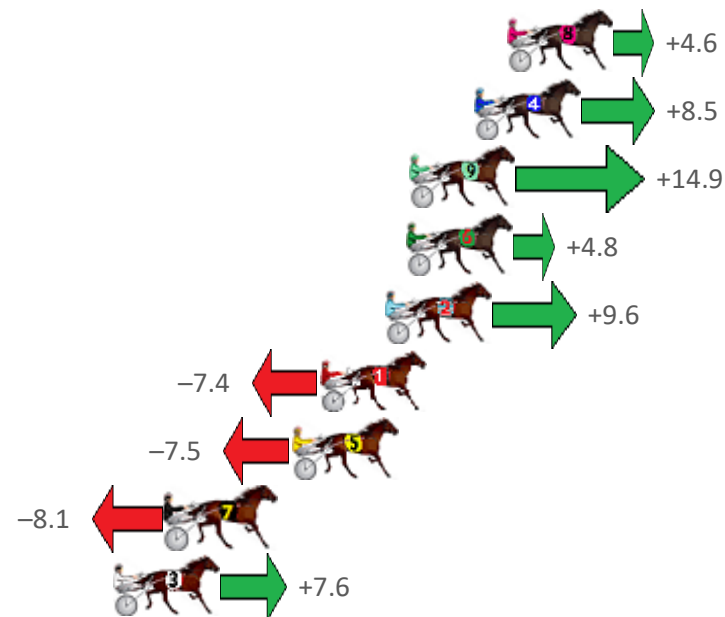

Albion Park Race 3 Distance 1660m

Tuesday, 19 July 2022

Gross Time: 2:00.10 MileRate: 1:56.40 LeadTime: 3.60s First Qtr: 27.70s Second Qtr: 29.90s Third Qtr: 29.00s Fourth Qtr: 29.90s

NoHorse	Plc	Margin	Time	800Time (W)	400 Time (W)
8 WHATA TERROR	1	0.0m	2:00.10	58.56s (0)	29.56s (0)
4 GLITTER STRIP	2	1.3m	2:00.20	58.28s (1)	29.74s (2)
9 HARLEY BLUE	3	3.9m	2:00.41	57.81s (1)	29.62s (2)
6 WILLIEWA LIGHTNING	4	4.0m	2:00.41	58.55s (0)	29.54s (0)
2 GRIGORA	5	4.8m	2:00.48	58.20s (1)	29.54s (1)
1 HIT THE TRACK	6	7.4m	2:00.68	59.44s (0)	30.45s (0)
5 MAJOR SLIP UP	7	8.5m	2:00.77	59.45s (1)	30.47s (1)
7 PRESS STATEMENT	8	13.5m	2:01.16	59.49s (1)	30.52s (1)
3 MAJOR GRANDEUR	9	15.6m	2:01.32	58.34s (1)	30.15s (2)

Finish Position and metres gained from 800m

Sectionals
Powered
by

Home of PJ Harness Analyser

Want to know how successful PJ Harness Analyser is?
Click here for regular updates

www.pjdata.com.au admin@pjdata.com.au www.facebook.com/PJHarnessRacing

The Racing Queensland Board (trading as Racing Queensland) and provider are not responsible for the completeness or accuracy of any of the information contained herein, and makes no representations about its suitability for any purpose.