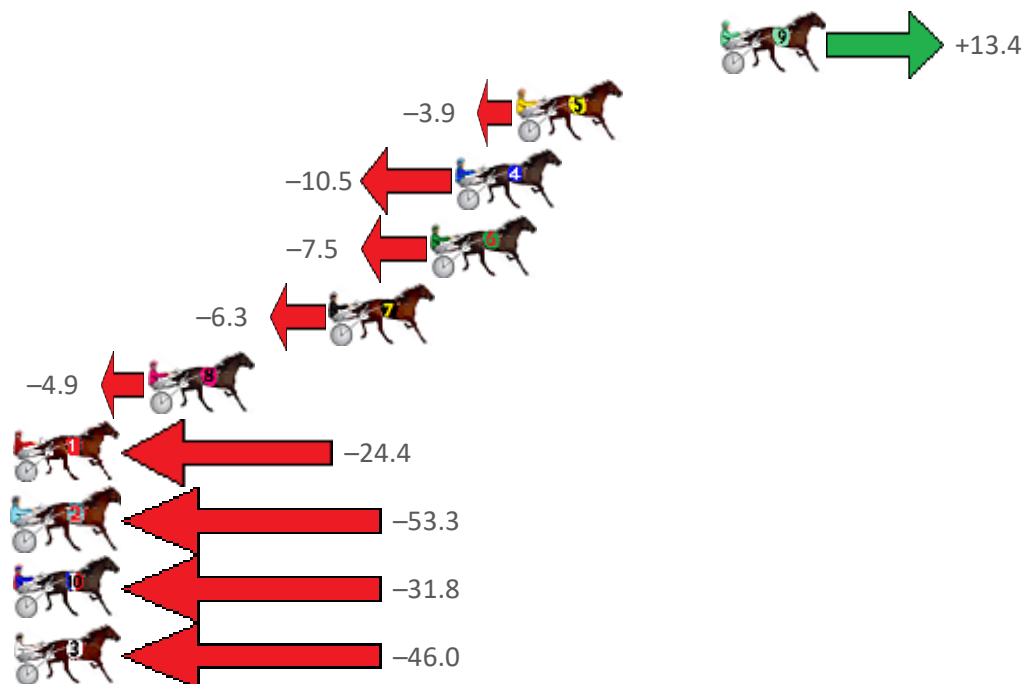

Albion Park Race 2 Distance 1660m

Tuesday, 19 July 2022

Gross Time: 2:00.80 MileRate: 1:57.10 LeadTime: 3.50s First Qtr: 29.30s Second Qtr: 29.80s Third Qtr: 29.20s Fourth Qtr: 29.00s

NoHorse	Plc	Margin	Time	800Time (W)	400 Time (W)
9 KING OF THE NORTH	1	0.0m	2:00.80	57.23s (1)	28.13s (2)
5 THE REAPER	2	8.1m	2:01.42	58.48s (0)	29.28s (0)
4 CARNERA	3	10.5m	2:01.60	58.96s (0)	29.76s (0)
6 PARIS KAY	4	11.5m	2:01.68	58.74s (1)	29.63s (1)
7 MAJESTIC SPEED	5	15.5m	2:01.98	58.66s (1)	29.53s (1)
8 THE NIGHT KING	6	22.7m	2:02.53	58.55s (0)	29.22s (0)
1 SONETTO	7	64.4m	2:05.70	59.97s (0)	30.40s (0)
2 NO TRANSACTIONS	8	64.5m	2:05.71	62.06s (0)	31.79s (0)
10 DEAD SET MUSCLE	9	81.8m	2:07.02	60.50s (0)	30.21s (0)
3 SHEGOTSASS	10	126.0m	2:10.39	61.53s (0)	30.87s (0)

Finish Position and metres gained from 800m

Sectionals
Powered
by

Home of PJ Harness Analyser

Want to know how successful PJ Harness Analyser is?
Click here for regular updates

www.pjdata.com.au admin@pjdata.com.au www.facebook.com/PJHarnessRacing

The Racing Queensland Board (trading as Racing Queensland) and provider are not responsible for the completeness or accuracy of any of the information contained herein, and makes no representations about its suitability for any purpose.