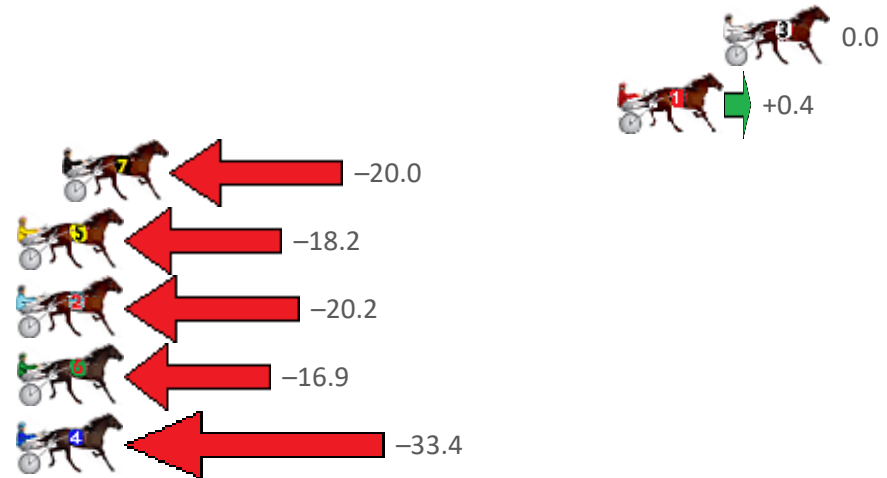

Redcliffe Race 7 Distance 1780m

Wednesday, 10 August 2022

Gross Time: 2:14.30 MileRate: 2:01.40 LeadTime: 11.70s First Qtr: 32.30s Second Qtr: 32.10s Third Qtr: 29.30s Fourth Qtr: 28.90s

NoHorse	Plc	Margin	Time	800Time (W)	400 Time (W)
3 SHEZAMATERIALGIRL	1	0.0m	2:14.30	58.20s (0)	28.90s (0)
1 BOKHARI	2	4.2m	2:14.62	58.17s (0)	28.87s (0)
7 HEAVENLY SEA	3	26.2m	2:16.29	59.65s (1)	30.08s (2)
5 GAME KEEPER	4	28.8m	2:16.48	59.52s (1)	29.89s (1)
2 MY GIRL BLAZE	5	29.8m	2:16.56	59.66s (0)	30.22s (0)
6 CEE SIXTY THREE	6	31.5m	2:16.69	59.42s (0)	29.86s (0)
4 DESTINY BLUES	7	35.2m	2:16.97	60.62s (1)	30.98s (1)

Finish Position and metres gained from 800m

Sectionals
Powered
by

Home of PJ Harness Analyser

Want to know how successful PJ Harness Analyser is?
Click here for regular updates

www.pjdata.com.au admin@pjdata.com.au www.facebook.com/PJHarnessRacing