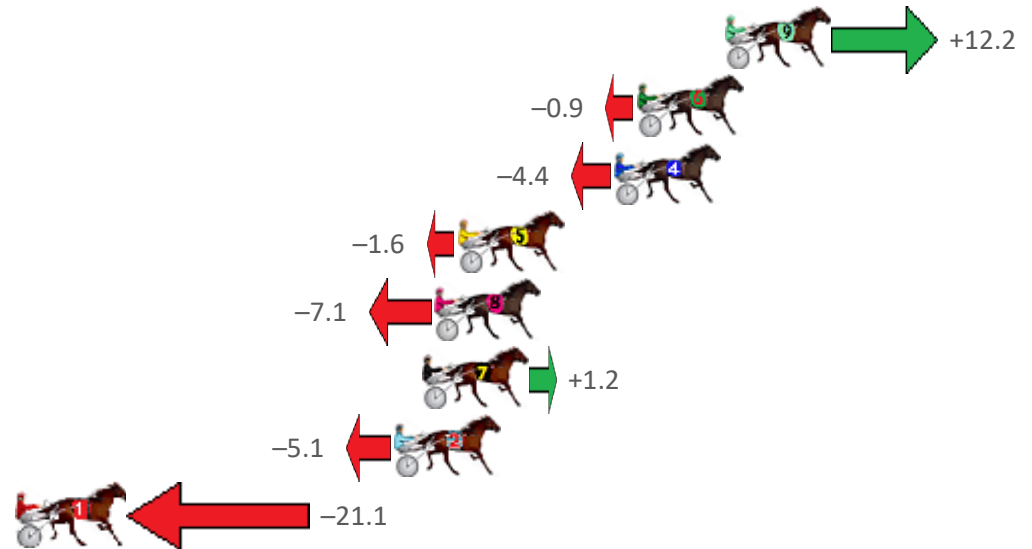

Redcliffe Race 1 Distance 1780m

Wednesday, 10 August 2022

Gross Time: 2:09.20   MileRate: 1:56.80   LeadTime: 11.10s   First Qtr: 30.30s   Second Qtr: 30.60s   Third Qtr: 28.60s   Fourth Qtr: 28.60s

NoHorse	Plc	Margin	Time	800Time (W)	400 Time (W)
9 BETTOR JIGGLE	1	0.0m	2:09.20	56.33s (1)	27.85s (2)
6 BRIAN CHRISTOPHER	2	3.5m	2:09.46	57.26s (1)	28.74s (1)
4 CONVAIR HUSTLER	3	4.4m	2:09.53	57.51s (0)	28.91s (0)
5 GOTTASHOPEARLY	4	10.6m	2:10.00	57.31s (0)	28.69s (0)
8 THE HERVEY BAY	5	11.5m	2:10.06	57.70s (0)	29.09s (0)
7 BLACKJACK BART	6	12.0m	2:10.10	57.11s (0)	28.32s (1)
2 ROSARITO	7	13.1m	2:10.18	57.56s (1)	29.01s (1)
1 LUXURY LAD	8	38.5m	2:12.09	58.70s (0)	29.67s (0)

Finish Position and metres gained from 800m

Sectionals
Powered
by

Home of PJ Harness Analyser

Want to know how successful PJ Harness Analyser is?
Click here for regular updates

www.pjdata.com.au   admin@pjdata.com.au   www.facebook.com/PJHarnessRacing

The Racing Queensland Board (trading as Racing Queensland) and provider are not responsible for the completeness or accuracy of any of the information contained herein, and makes no representations about its suitability for any purpose.