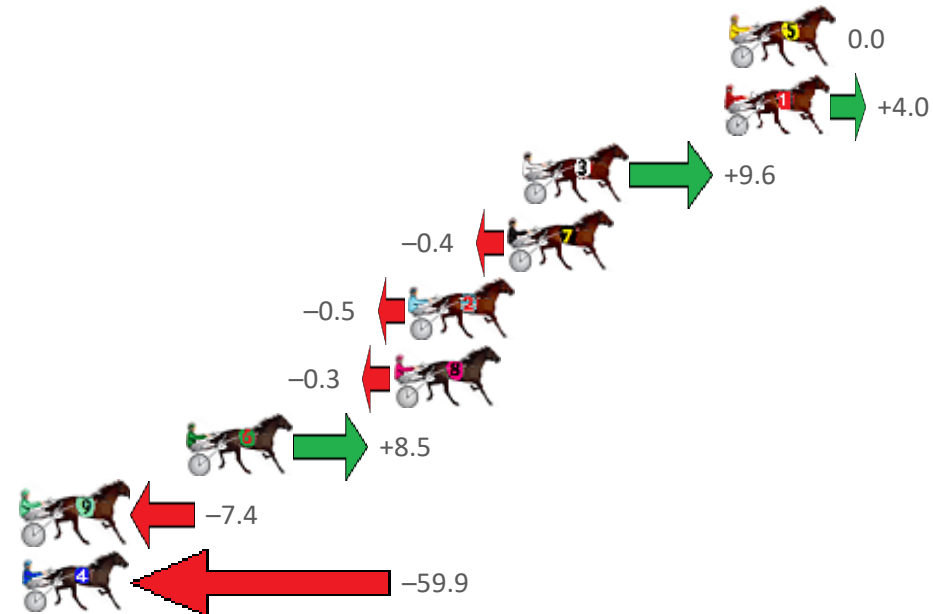

Redcliffe Race 5 Distance 1780m

Wednesday, 10 August 2022

Gross Time: 2:12.20 MileRate: 1:59.50 LeadTime: 11.60s First Qtr: 30.40s Second Qtr: 30.80s Third Qtr: 30.70s Fourth Qtr: 28.70s

NoHorse	Plc	Margin	Time	800Time (W)	400 Time (W)
5 ZACHAROONI	1	0.0m	2:12.20	59.40s (0)	28.70s (0)
1 MISTER WOODPORT	2	0.2m	2:12.22	59.10s (0)	28.36s (0)
3 CALL ME TRISH	3	8.2m	2:12.82	58.69s (1)	28.67s (2)
7 LARA BAY	4	8.8m	2:12.86	59.43s (0)	28.66s (0)
2 THE RAGNBONE MAN	5	12.7m	2:13.16	59.44s (1)	29.48s (1)
8 SPRINGFIELD SPIRIT	6	13.3m	2:13.20	59.42s (0)	28.58s (0)
6 GINATIANO	7	21.5m	2:13.82	58.77s (1)	29.14s (2)
9 GULMARG	8	33.0m	2:14.69	59.95s (1)	29.73s (1)
4 PERFECT FEELING	9	66.5m	2:17.21	63.82s (1)	32.56s (1)

Finish Position and metres gained from 800m

Sectionals
Powered
by

Home of PJ Harness Analyser

Want to know how successful PJ Harness Analyser is?
Click here for regular updates

www.pjdata.com.au admin@pjdata.com.au www.facebook.com/PJHarnessRacing

The Racing Queensland Board (trading as Racing Queensland) and provider are not responsible for the completeness or accuracy of any of the information contained herein, and makes no representations about its suitability for any purpose.