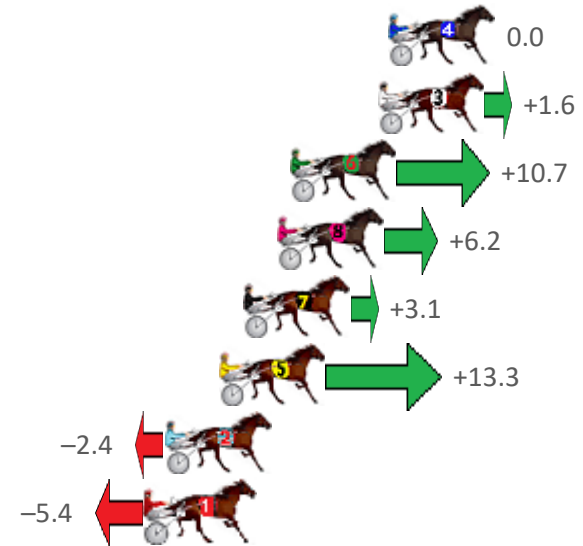

Redcliffe Race 8 Distance 1780m

Wednesday, 10 August 2022

Gross Time: 2:14.80 MileRate: 2:01.90 LeadTime: 11.60s First Qtr: 31.60s Second Qtr: 31.60s Third Qtr: 29.40s Fourth Qtr: 30.60s

No	Horse	Plc	Margin	Time	800Time (W)	400 Time (W)
4	DEVELSTIX	1	0.0m	2:14.80	60.00s (0)	30.60s (0)
3	TULHURST CUDDLES	2	0.4m	2:14.83	59.88s (1)	30.60s (1)
6	CIRCLE LINE	3	3.9m	2:15.11	59.20s (1)	30.43s (2)
8	DARGOS PET	4	4.4m	2:15.15	59.54s (1)	30.11s (2)
7	NEVAEVABEND	5	5.7m	2:15.26	59.77s (0)	30.35s (0)
5	BATMAN BART	6	6.7m	2:15.34	59.01s (1)	29.80s (0)
2	THE CROM	7	8.8m	2:15.50	60.18s (1)	30.81s (1)
1	NOLONGA YOUR CHOIC	8	9.6m	2:15.57	60.40s (0)	30.98s (0)

Finish Position and metres gained from 800m

Sectionals
Powered
by

Home of PJ Harness Analyser

Want to know how successful PJ Harness Analyser is?
Click here for regular updates

www.pjdata.com.au admin@pjdata.com.au www.facebook.com/PJHarnessRacing