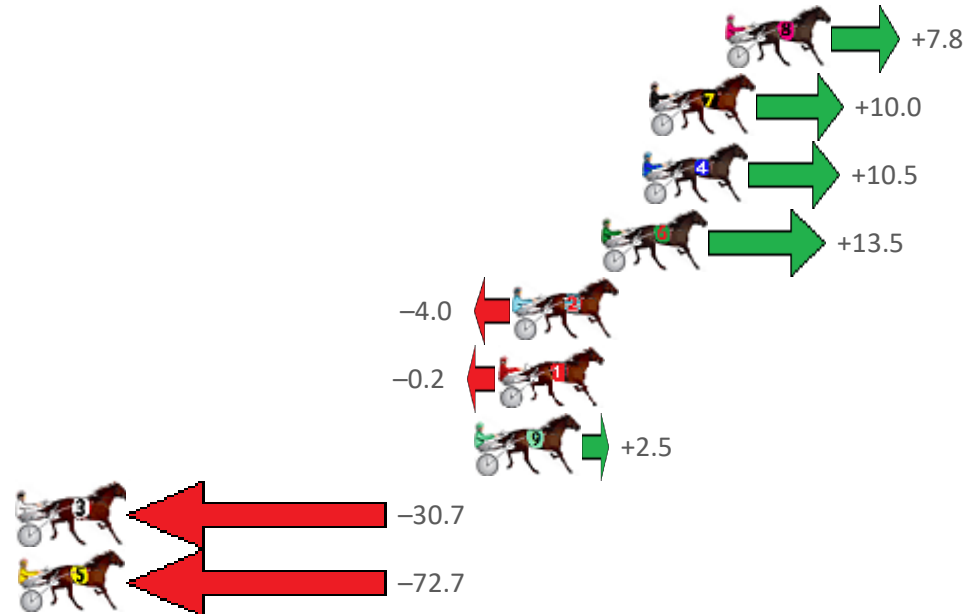

Redcliffe Race 3 Distance 1780m

Wednesday, 10 August 2022

Gross Time: 2:11.50 MileRate: 1:58.90 LeadTime: 11.30s First Qtr: 29.30s Second Qtr: 30.80s Third Qtr: 30.00s Fourth Qtr: 30.10s

NoHorse	Plc	Margin	Time	800Time (W)	400 Time (W)
8 MONTEREY JACK	1	0.0m	2:11.50	59.52s (1)	29.62s (1)
7 ALLAMBIE	2	3.0m	2:11.74	59.35s (0)	29.41s (1)
4 FEARLESS FAITH	3	3.3m	2:11.76	59.32s (2)	30.27s (2)
6 SWEET LOMBO	4	4.9m	2:11.89	59.09s (2)	30.05s (2)
2 CUPCAKESNWHIPCREA	5	8.4m	2:12.16	60.40s (0)	30.40s (0)
1 ASHLEE NITRO	6	9.0m	2:12.21	60.11s (0)	30.13s (0)
9 FAIREACHDAINN	7	9.9m	2:12.28	59.91s (1)	30.11s (2)
3 REGAL NIGHTSHADE	8	30.7m	2:13.92	62.39s (0)	32.40s (0)
5 COURAGEOUS SAM	9	76.3m	2:17.51	65.53s (1)	35.63s (1)

Finish Position and metres gained from 800m

Sectionals
Powered
by

Home of PJ Harness Analyser

Want to know how successful PJ Harness Analyser is?
Click here for regular updates

www.pjdata.com.au admin@pjdata.com.au www.facebook.com/PJHarnessRacing