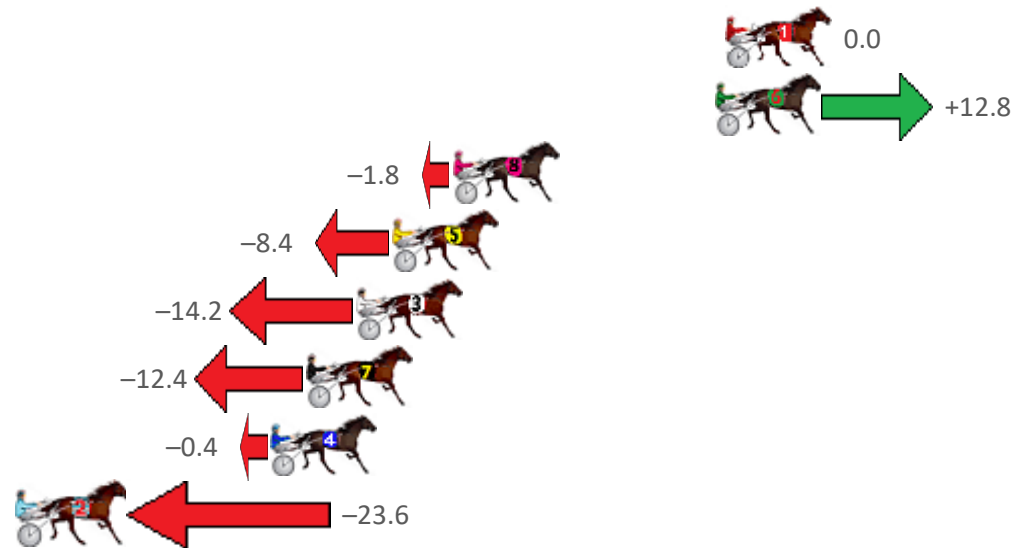

Redcliffe Race 4 Distance 1780m

Wednesday, 10 August 2022

Gross Time: 2:12.50 MileRate: 1:59.80 LeadTime: 11.30s First Qtr: 31.30s Second Qtr: 32.70s Third Qtr: 28.70s Fourth Qtr: 28.50s

NoHorse	Plc	Margin	Time	800Time (W)	400 Time (W)
1 CALVERT HOT SHOT	1	0.0m	2:12.50	57.20s (0)	28.50s (0)
6 EVERYTHING HAPPENS	2	0.4m	2:12.53	56.29s (1)	27.68s (2)
8 MAHINDI	3	10.8m	2:13.31	57.33s (1)	28.74s (2)
5 ZARAS A TREASURE	4	13.2m	2:13.49	57.80s (1)	28.81s (1)
3 PRECIOUS CULLEN	5	14.6m	2:13.59	58.21s (1)	29.24s (1)
7 DOOLITTLE DOOZZIE	6	16.6m	2:13.74	58.08s (0)	29.07s (0)
4 SUGARKANE	7	18.0m	2:13.85	57.23s (1)	28.59s (1)
2 MARIANNA BROMAC	8	32.6m	2:14.94	58.88s (0)	29.48s (0)

Finish Position and metres gained from 800m

Sectionals
Powered
by

Home of PJ Harness Analyser

Want to know how successful PJ Harness Analyser is?
Click here for regular updates

www.pjdata.com.au admin@pjdata.com.au www.facebook.com/PJHarnessRacing

The Racing Queensland Board (trading as Racing Queensland) and provider are not responsible for the completeness or accuracy of any of the information contained herein, and makes no representations about its suitability for any purpose.