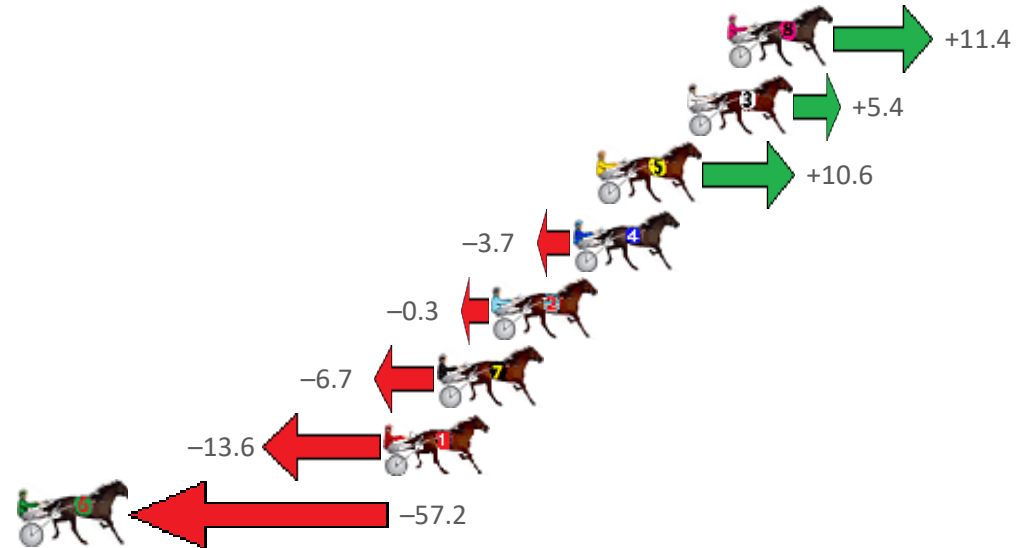

Redcliffe Race 6 Distance 1780m

Wednesday, 10 August 2022

Gross Time: 2:12.00 MileRate: 1:59.40 LeadTime: 11.60s First Qtr: 28.80s Second Qtr: 30.90s Third Qtr: 30.20s Fourth Qtr: 30.50s

NoHorse	Plc	Margin	Time	800Time (W)	400 Time (W)
8 ABBEY DIADEMA	1	0.0m	2:12.00	59.84s (1)	29.68s (1)
3 CLARES FOOL	2	1.6m	2:12.13	60.29s (1)	30.17s (2)
5 SONNY ORLANDO	3	5.2m	2:12.42	59.90s (1)	29.71s (1)
4 FEELGOOD EXPRESS	4	6.1m	2:12.49	60.98s (1)	30.78s (1)
2 AROONA	5	9.3m	2:12.74	60.72s (0)	30.48s (0)
7 REMEMBER EVE	6	11.5m	2:12.92	61.21s (0)	30.98s (0)
1 BERTILS FIREFOX	7	13.6m	2:13.09	61.73s (0)	31.53s (0)
6 TRIOLI	8	78.2m	2:18.24	65.02s (1)	34.97s (0)

Finish Position and metres gained from 800m

Sectionals
Powered
by

Home of PJ Harness Analyser

Want to know how successful PJ Harness Analyser is?
Click here for regular updates

www.pjdata.com.au admin@pjdata.com.au www.facebook.com/PJHarnessRacing