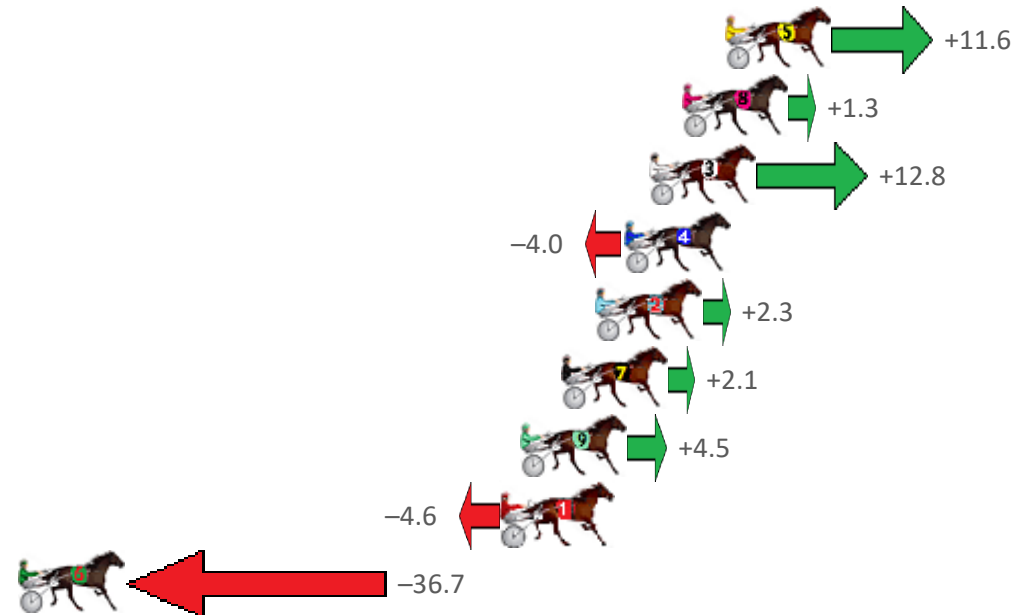

Redcliffe Race 2 Distance 2040m

Wednesday, 10 August 2022

Gross Time: 2:34.10 MileRate: 2:01.60 LeadTime: 31.80s First Qtr: 32.70s Second Qtr: 31.80s Third Qtr: 29.60s Fourth Qtr: 28.20s

NoHorse	Plc	Margin	Time	800Time (W)	400 Time (W)
5 FIRE AND ICE	1	0.0m	2:34.10	56.97s (1)	27.70s (2)
8 KATACHA MAN	2	1.7m	2:34.23	57.71s (1)	28.22s (1)
3 YANKEE C J	3	3.0m	2:34.32	56.88s (1)	27.60s (2)
4 JILLIBY JACKPOT	4	4.0m	2:34.40	58.09s (0)	28.48s (0)
2 MISSTREPO	5	5.1m	2:34.48	57.63s (1)	28.12s (1)
7 FLO RYDA	6	6.5m	2:34.58	57.65s (0)	28.04s (0)
9 AMERICAN FLYER	7	8.1m	2:34.70	57.48s (0)	28.04s (1)
1 GANGBUSTER	8	8.8m	2:34.75	58.13s (0)	28.49s (0)
6 JACKS N JAZZ	9	54.3m	2:38.12	60.44s (0)	30.94s (1)

Finish Position and metres gained from 800m

Sectionals
Powered
by

Home of PJ Harness Analyser

Want to know how successful PJ Harness Analyser is?
Click here for regular updates

www.pjdata.com.au admin@pjdata.com.au www.facebook.com/PJHarnessRacing

The Racing Queensland Board (trading as Racing Queensland) and provider are not responsible for the completeness or accuracy of any of the information contained herein, and makes no representations about its suitability for any purpose.