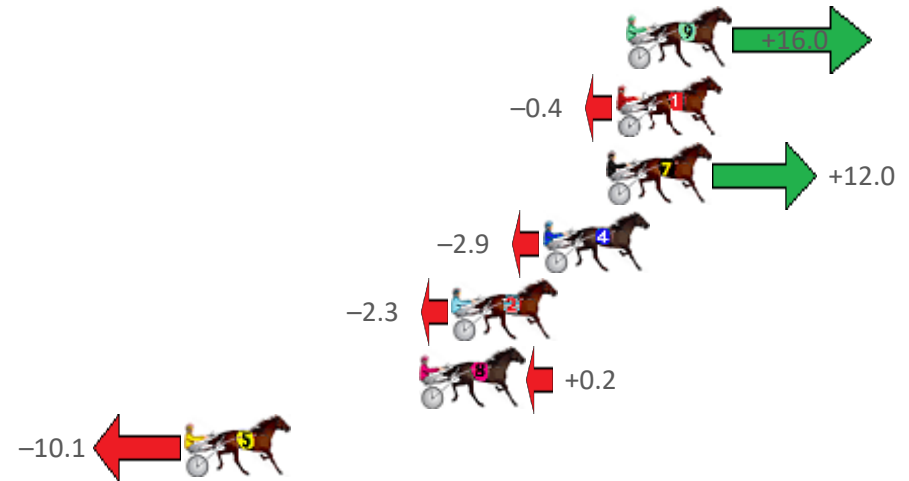

Redcliffe Race 1 Distance 1780m

Wednesday, 17 August 2022

Gross Time: 2:12.10 MileRate: 1:59.40 LeadTime: 11.20s First Qtr: 31.40s Second Qtr: 32.70s Third Qtr: 28.20s Fourth Qtr: 28.60s

NoHorse	Plc	Mar	800 Posi	400 Posi	Time	3rd Qtr	4th Qtr
9 EVERYTHING HAPPE	1	0.0m	16.0m (2)	7.2m (2)	2:12.10	27.58s	28.09s
1 ZARAS A TREASURE	2	0.4m	0.0m (0)	0.0m (0)	2:12.13	28.20s	28.63s
7 MONTANA EXPRESS	3	0.8m	12.8m (1)	10.2m (1)	2:12.16	28.02s	27.93s
4 LUXURY LAD	4	3.3m	0.4m (1)	0.6m (1)	2:12.35	28.21s	28.79s
2 FEARLESS FAITH	5	6.9m	4.6m (1)	7.8m (0)	2:12.62	28.43s	28.54s
8 MONTEREY JACK	6	8.2m	8.4m (0)	13.0m (0)	2:12.72	28.53s	28.26s
5 YANKEE C J	7	17.5m	7.4m (2)	3.0m (2)	2:13.41	27.88s	29.63s

Finish Position and metres gained from 800m

Home of PJ Harness Analyser
Want to know how successful PJ Harness Analyser is?
Click here for regular updates

www.pjdata.com.au
admin@pjdata.com.au
www.facebook.com/PJHarnessRacing