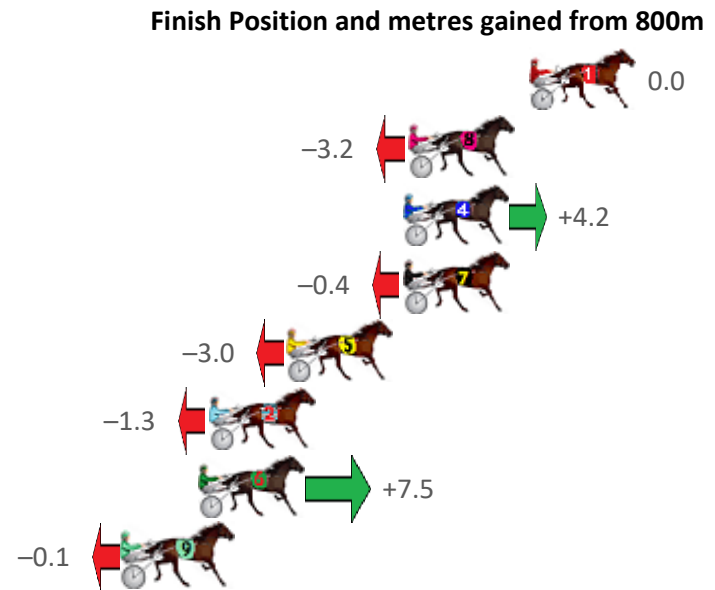

Redcliffe Race 2 Distance 2040m

Wednesday, 17 August 2022

Gross Time: 2:31.70 MileRate: 1:59.70 LeadTime: 31.30s First Qtr: 30.90s Second Qtr: 30.00s Third Qtr: 29.10s Fourth Qtr: 30.40s

NoHorse	Plc	Mar	800 Posi	400 Posi	Time	3rd Qtr	4th Qtr
1 LARA BAY	1	0.0m	0.0m (0)	0.0m (0)	2:31.70	29.10s	30.40s
8 THE MAHARANI	2	4.8m	1.6m (1)	4.4m (1)	2:32.08	29.31s	30.43s
4 MALIBU DREAM	3	5.0m	9.2m (0)	9.8m (0)	2:32.10	29.15s	30.04s
7 BRAEVIEW FELLA	4	5.0m	4.6m (0)	4.4m (0)	2:32.10	29.08s	30.45s
5 COURAGEOUS SAM	5	9.6m	6.6m (1)	3.4m (2)	2:32.46	28.85s	30.87s
2 SIGNOR JUJON	6	12.7m	11.4m (1)	11.6m (1)	2:32.71	29.11s	30.48s
6 HIGH ON MONTANA	7	13.1m	20.6m (1)	15.4m (2)	2:32.74	28.72s	30.23s
9 THE HARRIS HAWK	8	16.1m	16.0m (1)	8.0m (2)	2:32.98	28.50s	31.01s

Home of PJ Harness Analyser
Want to know how successful PJ Harness Analyser is?
Click here for regular updates

www.pjdata.com.au
admin@pjdata.com.au
www.facebook.com/PJHarnessRacing