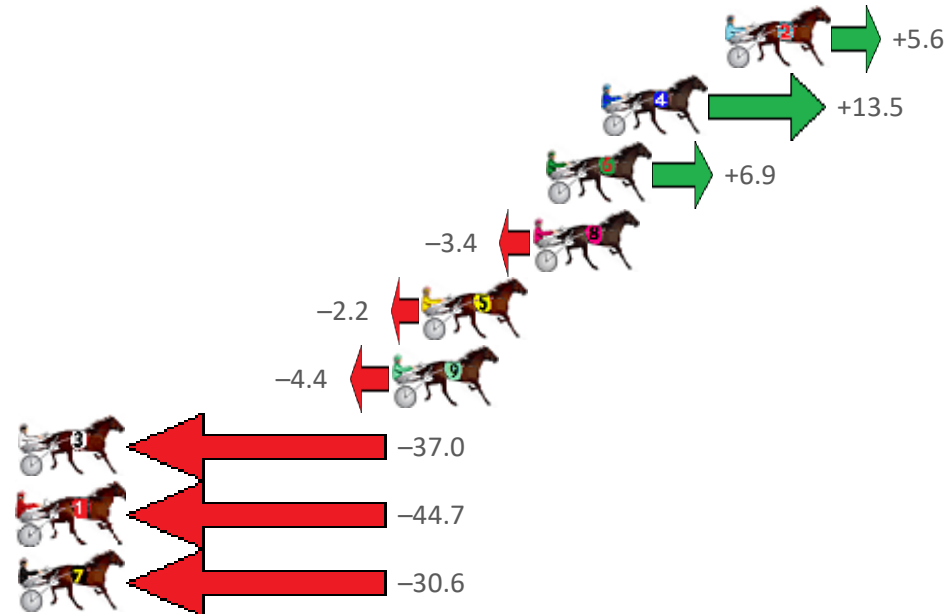

Redcliffe Race 3 Distance 1780m

Wednesday, 17 August 2022

Gross Time: 2:13.30 MileRate: 2:00.60 LeadTime: 11.60s First Qtr: 29.50s Second Qtr: 31.30s Third Qtr: 30.20s Fourth Qtr: 30.70s

NoHorse	Plc	Mar	800 Posi	400 Posi	Time	3rd Qtr	4th Qtr
2 SONNY ORLANDO	1	0.0m	5.6m (1)	3.4m (2)	2:13.30	30.04s	30.44s
4 MISTER WOODPORT	2	4.9m	18.4m (1)	9.8m (2)	2:13.69	29.55s	30.33s
6 CONNIES SPIRIT	3	7.1m	14.0m (1)	12.4m (1)	2:13.87	30.08s	30.30s
8 THE RAGNBONE MA	4	7.6m	4.2m (0)	4.2m (0)	2:13.91	30.20s	30.96s
5 GULMARG	5	12.0m	9.8m (1)	8.2m (1)	2:14.26	30.08s	30.99s
9 HANDSOME HARRY	6	13.2m	8.8m (0)	8.4m (0)	2:14.36	30.17s	31.07s
3 BOLD COWBOY	7	38.4m	1.4m (1)	0.2m (1)	2:16.38	30.09s	33.62s
1 TRIOLI	8	44.7m	0.0m (0)	0.0m (0)	2:16.89	30.17s	34.11s
7 FLASH FREDDIE	9	85.6m	55.0m (0)	65.0m (0)	2:20.18	30.94s	32.27s

Finish Position and metres gained from 800m

Home of PJ Harness Analyser
Want to know how successful PJ Harness Analyser is?
Click here for regular updates

www.pjdata.com.au
admin@pjdata.com.au
www.facebook.com/PJHarnessRacing

RISE Digital, Harness Racing Australia nor the provider accepts any responsibility for the completeness or accuracy of any of the information contained herein, and makes no representations about its suitability for any particular purpose. Users should make their own judgements about those matters and/or seek independent advice. You assume all risks associated with use of data provided on this page