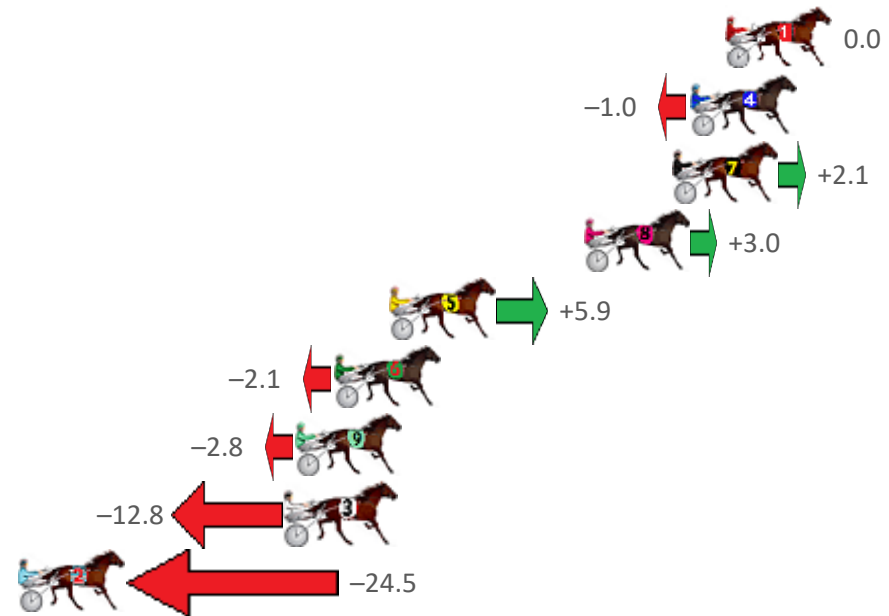

Redcliffe Race 6 Distance 1780m

Wednesday, 17 August 2022

Gross Time: 2:15.40 MileRate: 2:02.40 LeadTime: 12.20s First Qtr: 31.90s Second Qtr: 33.00s Third Qtr: 28.70s Fourth Qtr: 29.60s

NoHorse	Plc	Mar	800 Posi	400 Posi	Time	3rd Qtr	4th Qtr
1 BERTILS FIREFOX	1	0.0m	0.0m (0)	0.0m (0)	2:15.40	28.70s	29.60s
4 TULHURST CUDDLES	2	1.4m	0.4m (1)	2.6m (1)	2:15.51	28.86s	29.51s
7 CHAMPAGNE REACT	3	2.1m	4.2m (0)	5.8m (0)	2:15.56	28.82s	29.33s
8 NEVAEVABEND	4	5.6m	8.6m (0)	11.6m (0)	2:15.83	28.92s	29.16s
5 DARGOS PET	5	13.3m	19.2m (1)	22.6m (1)	2:16.43	28.96s	28.92s
6 CARIBBEAN ROCKET	6	15.5m	13.4m (0)	15.4m (1)	2:16.60	28.84s	29.61s
9 THREE MACHS	7	17.0m	14.2m (1)	17.0m (2)	2:16.72	28.90s	29.60s
3 VALKYRIE HANOVER	8	17.4m	4.6m (1)	9.2m (1)	2:16.75	29.02s	30.20s
2 DARTESIAN	9	34.1m	9.6m (1)	23.4m (0)	2:18.05	29.69s	30.39s

Finish Position and metres gained from 800m

Home of PJ Harness Analyser

Want to know how successful PJ Harness Analyser is?

Click here for regular updates

www.pjdata.com.au
admin@pjdata.com.au
www.facebook.com/PJHarnessRacing

RISE Digital, Harness Racing Australia nor the provider accepts any responsibility for the completeness or accuracy of any of the information contained herein, and makes no representations about its suitability for any particular purpose. Users should make their own judgements about those matters and/or seek independent advice. You assume all risks associated with use of data provided on this page