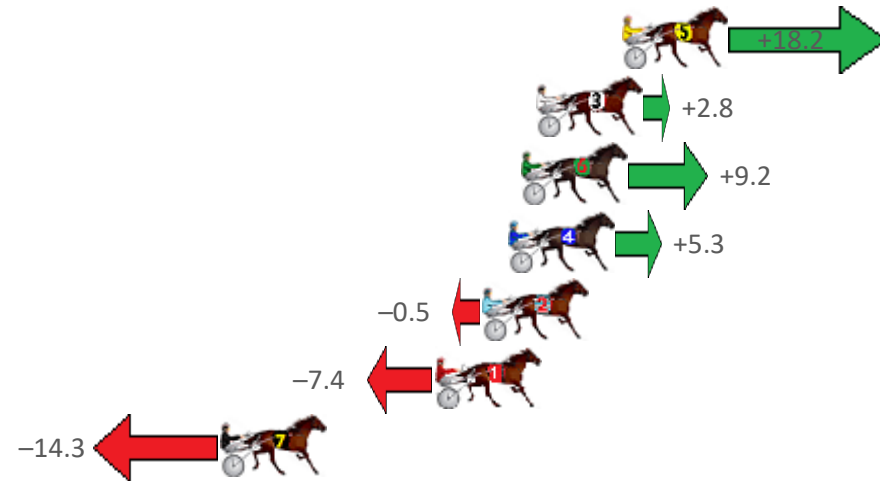

Redcliffe Race 4 Distance 2040m

Wednesday, 17 August 2022

Gross Time: 2:31.10 MileRate: 1:59.20 LeadTime: 32.40s First Qtr: 30.90s Second Qtr: 30.20s Third Qtr: 28.30s Fourth Qtr: 29.30s

NoHorse	Plc	Mar	800 Posi	400 Posi	Time	3rd Qtr	4th Qtr
5 HECTOR	1	0.0m	18.2m (1)	2.2m (2)	2:31.10	27.16s	29.14s
3 AMERICAN FLYER	2	3.4m	6.2m (1)	5.8m (1)	2:31.36	28.27s	29.13s
6 BLACKJACK BART	3	4.0m	13.2m (1)	9.6m (2)	2:31.41	28.05s	28.89s
4 ROSARITO	4	4.5m	9.8m (0)	9.0m (0)	2:31.45	28.25s	28.97s
2 JILLIBY JACKPOT	5	5.5m	5.0m (0)	4.6m (0)	2:31.52	28.27s	29.37s
1 MISTER HART	6	7.4m	0.0m (0)	0.0m (0)	2:31.67	28.29s	29.84s
7 BRAEBEACH	7	15.9m	1.6m (1)	1.6m (1)	2:32.32	28.28s	30.34s

Finish Position and metres gained from 800m

Home of PJ Harness Analyser
Want to know how successful PJ Harness Analyser is?
Click here for regular updates

www.pjdata.com.au
admin@pjdata.com.au
www.facebook.com/PJHarnessRacing