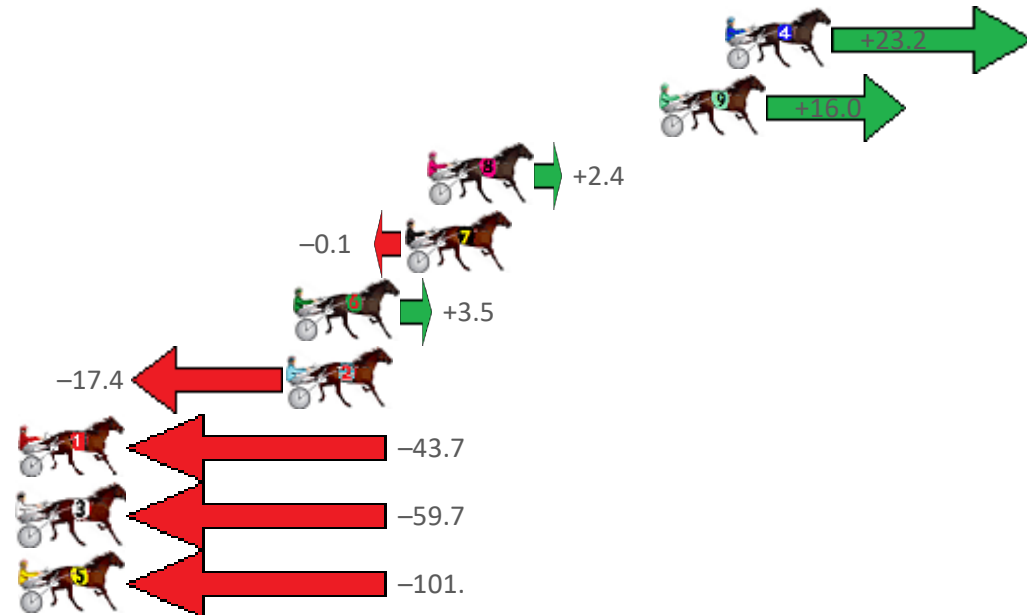

Redcliffe Race 5 Distance 1780m

Wednesday, 17 August 2022

Gross Time: 2:12.90 MileRate: 2:00.20 LeadTime: 11.20s First Qtr: 28.50s Second Qtr: 30.60s Third Qtr: 31.00s Fourth Qtr: 31.60s

NoHorse	Plc	Mar	800 Posi	400 Posi	Time	3rd Qtr	4th Qtr
4 MANOFLISA	1	0.0m	23.2m (2)	9.2m (3)	2:12.90	29.92s	30.88s
9 FEELGOOD EXPRESS	2	2.6m	18.6m (2)	4.4m (3)	2:13.11	29.90s	31.46s
8 DEVELSTIX	3	11.8m	14.2m (2)	1.0m (1)	2:13.87	29.96s	32.45s
7 BEEF CITY STARZZZ	4	12.7m	12.6m (0)	7.2m (1)	2:13.95	30.58s	32.03s
6 BATMAN BART	5	17.1m	20.6m (0)	13.4m (0)	2:14.31	30.44s	31.89s
2 WILD ABOUT TOWN	6	17.4m	0.0m (0)	0.0m (0)	2:14.34	30.99s	32.97s
1 MOLLIDOR	7	52.1m	8.4m (0)	8.6m (0)	2:17.20	30.98s	35.02s
3 TOOLITTLETOOLATE	8	69.7m	10.0m (2)	6.4m (2)	2:18.65	30.67s	36.57s
5 BABY GINNIE	9	109.9m	8.8m (1)	22.4m (0)	2:21.97	31.99s	38.47s

Finish Position and metres gained from 800m

Home of PJ Harness Analyser
Want to know how successful PJ Harness Analyser is?
Click here for regular updates

www.pjdata.com.au
admin@pjdata.com.au
www.facebook.com/PJHarnessRacing

RISE Digital, Harness Racing Australia nor the provider accepts any responsibility for the completeness or accuracy of any of the information contained herein, and makes no representations about its suitability for any particular purpose. Users should make their own judgements about those matters and/or seek independent advice. You assume all risks associated with use of data provided on this page