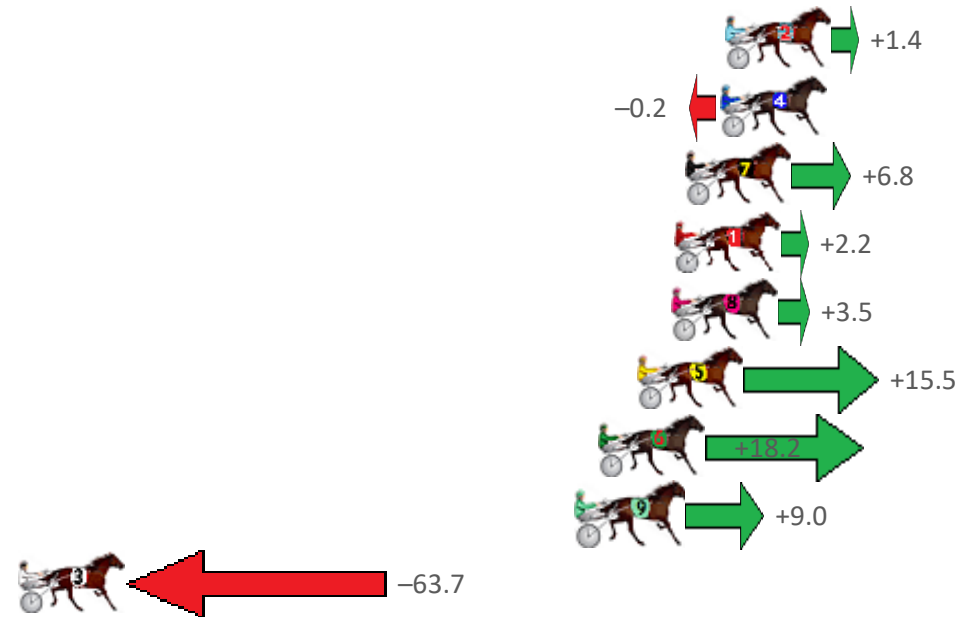

Redcliffe Race 8 Distance 1780m

Wednesday, 17 August 2022

Gross Time: 2:13.60 MileRate: 2:00.80 LeadTime: 11.10s First Qtr: 30.40s Second Qtr: 32.40s Third Qtr: 29.60s Fourth Qtr: 30.10s

NoHorse	Plc	Mar	800 Posi	400 Posi	Time	3rd Qtr	4th Qtr
2 CIRCLE LINE	1	0.0m	1.4m (1)	1.2m (1)	2:13.60	29.59s	30.01s
4 JUST ONE GOOD ON	2	0.2m	0.0m (0)	0.0m (0)	2:13.62	29.60s	30.11s
7 FURIOSA	3	1.6m	8.4m (0)	9.8m (0)	2:13.73	29.71s	29.49s
1 REMEMBER EVE	4	2.0m	4.2m (0)	4.6m (0)	2:13.76	29.63s	29.91s
8 ABBEY DIADEMA	5	2.1m	5.6m (1)	5.6m (1)	2:13.77	29.60s	29.84s
5 SHEZ GOT BLING	6	3.5m	19.0m (1)	11.4m (2)	2:13.88	29.04s	29.51s
6 MOTU AMETHYST	7	5.0m	23.2m (1)	17.0m (2)	2:13.99	29.15s	29.20s
9 SPRINGFIELD SPIRIT	8	5.8m	14.8m (1)	12.0m (1)	2:14.06	29.40s	29.64s
3 EYRE I GO	9	73.9m	10.2m (1)	28.0m (0)	2:19.43	30.89s	33.53s

Finish Position and metres gained from 800m

Home of PJ Harness Analyser
Want to know how successful PJ Harness Analyser is?
Click here for regular updates

www.pjdata.com.au
admin@pjdata.com.au
www.facebook.com/PJHarnessRacing