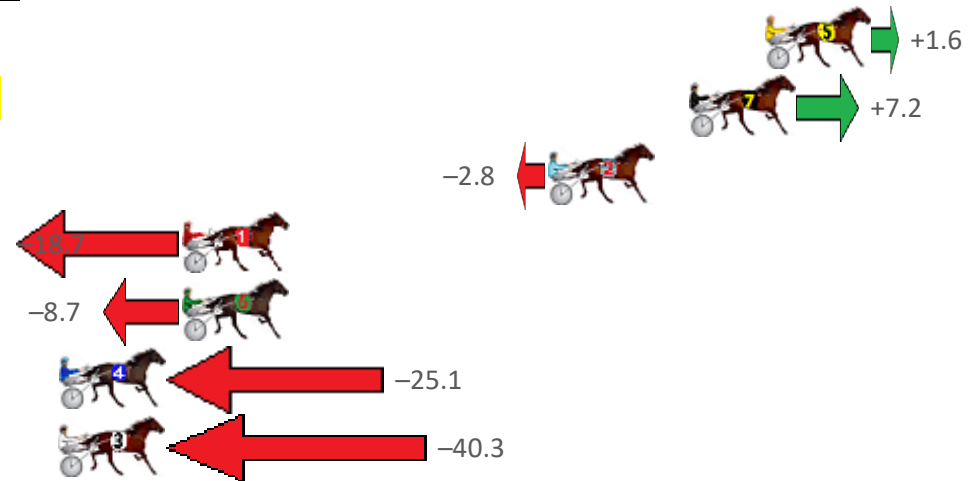

Redcliffe Race 7 Distance 1780m

Wednesday, 17 August 2022

Gross Time: 2:12.80 MileRate: 2:00.10 LeadTime: 11.50s First Qtr: 30.30s Second Qtr: 30.90s Third Qtr: 30.30s Fourth Qtr: 29.80s

NoHorse	Plc	Mar	800 Posi	400 Posi	Time	3rd Qtr	4th Qtr
5 TELL ME THIS	1	0.0m	1.6m (1)	0.0m (1)	2:12.80	30.18s	29.80s
7 BOKHARI	2	3.0m	10.2m (1)	7.8m (2)	2:13.03	30.12s	29.44s
2 HEAVENLY SEA	3	8.6m	5.8m (1)	4.0m (1)	2:13.47	30.17s	30.14s
1 MY GIRL BLAZE	4	23.1m	4.4m (0)	4.4m (0)	2:14.60	30.31s	31.19s
6 CEE SIXTY THREE	5	23.1m	14.4m (0)	15.8m (1)	2:14.60	30.41s	30.34s
4 PAYOUT	6	34.9m	9.8m (0)	10.8m (0)	2:15.53	30.39s	31.59s
3 GAME KEEPER	7	40.3m	0.0m (0)	0.2m (0)	2:15.95	30.34s	32.77s

Finish Position and metres gained from 800m

Home of PJ Harness Analyser

Want to know how successful PJ Harness Analyser is?

Click here for regular updates

www.pjdata.com.au
admin@pjdata.com.au
www.facebook.com/PJHarnessRacing