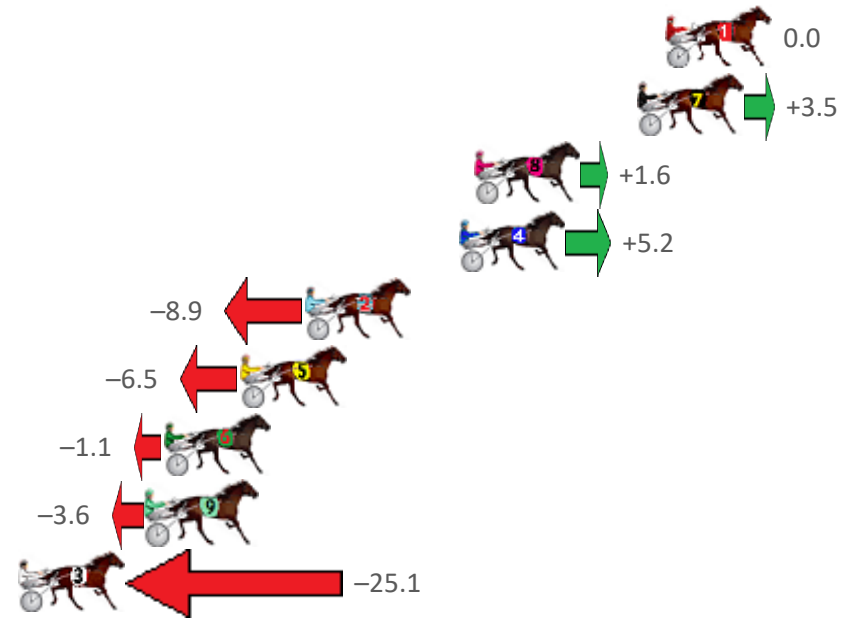

Redcliffe Race 1 Distance 2040m

Monday, 29 August 2022

Gross Time: 2:30.40 MileRate: 1:58.60 LeadTime: 31.60s First Qtr: 31.00s Second Qtr: 29.90s Third Qtr: 28.60s Fourth Qtr: 29.30s

No Horse	Plc	Mar	800 Posi	400 Posi	Time	3rd Qtr	4th Qtr
1 OYSTER STRIDE	1	0.0m	0.0m (0)	0.0m (0)	2:30.40	28.60s	29.30s
7 ALTANA BLUE	2	1.1m	4.6m (0)	4.6m (0)	2:30.48	28.60s	29.05s
8 CAPTAIN OH CAPTAI	3	7.6m	9.2m (0)	9.4m (0)	2:30.98	28.62s	29.17s
4 BEEF CITY BLAZE	4	8.2m	13.4m (0)	13.6m (0)	2:31.03	28.62s	28.91s
2 ROYAL PRINCESS	5	14.3m	5.4m (1)	7.8m (2)	2:31.50	28.77s	29.77s
5 MORESCO	6	16.9m	10.4m (1)	12.8m (1)	2:31.70	28.77s	29.60s
6 LETS SAVE THE DAY	7	19.9m	18.8m (0)	18.6m (0)	2:31.93	28.58s	29.39s
9 MALINJANG	8	20.6m	17.0m (1)	20.0m (1)	2:31.98	28.82s	29.34s
3 TEE RAVELLING	9	25.7m	0.6m (1)	5.4m (1)	2:32.37	28.93s	30.78s

Finish Position and metres gained from 800m

Home of PJ Harness Analyser
Want to know how successful PJ Harness Analyser is?
Click here for regular updates

www.pjdata.com.au
admin@pjdata.com.au
www.facebook.com/PJHarnessRacing