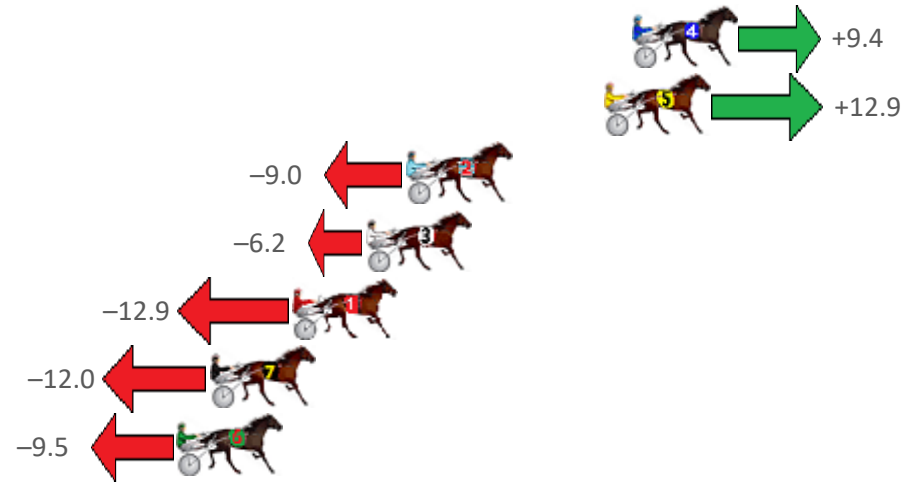

Redcliffe Race 6 Distance 1780m

Monday, 29 August 2022

Gross Time: 2:12.80 MileRate: 2:00.10 LeadTime: 12.20s First Qtr: 30.50s Second Qtr: 31.10s Third Qtr: 29.70s Fourth Qtr: 29.30s

No Horse	Plc	Mar	800 Posi	400 Posi	Time	3rd Qtr	4th Qtr
4 MAN OF ACTION	1	0.0m	9.4m (1)	0.0m (2)	2:12.80	29.01s	29.30s
5 WAVEDANCER	2	1.1m	14.0m (1)	4.8m (2)	2:12.88	29.02s	29.03s
2 HARRY CROFT	3	9.0m	0.0m (0)	0.2m (0)	2:13.49	29.72s	29.94s
3 DOWNTOWN LUCCA	4	10.6m	4.4m (0)	4.4m (0)	2:13.61	29.70s	29.75s
1 MANY DELIGHTS	5	13.5m	0.6m (1)	0.4m (1)	2:13.84	29.69s	30.25s
7 BEIDERBECKE	6	16.8m	4.8m (1)	5.0m (1)	2:14.09	29.72s	30.16s
6 BEEF CITY STARZZZ	7	18.1m	8.6m (0)	8.6m (0)	2:14.19	29.70s	29.99s

Finish Position and metres gained from 800m

Home of PJ Harness Analyser

Want to know how successful PJ Harness Analyser is?
[Click here for regular updates](#)

www.pjdata.com.au
admin@pjdata.com.au
www.facebook.com/PJHarnessRacing

RISE Digital, Harness Racing Australia nor the provider accepts any responsibility for the completeness or accuracy of any of the information contained herein, and makes no representations about its suitability for any particular purpose. Users should make their own judgements about those matters and/or seek independent advice. You assume all risks associated with use of data provided on this page