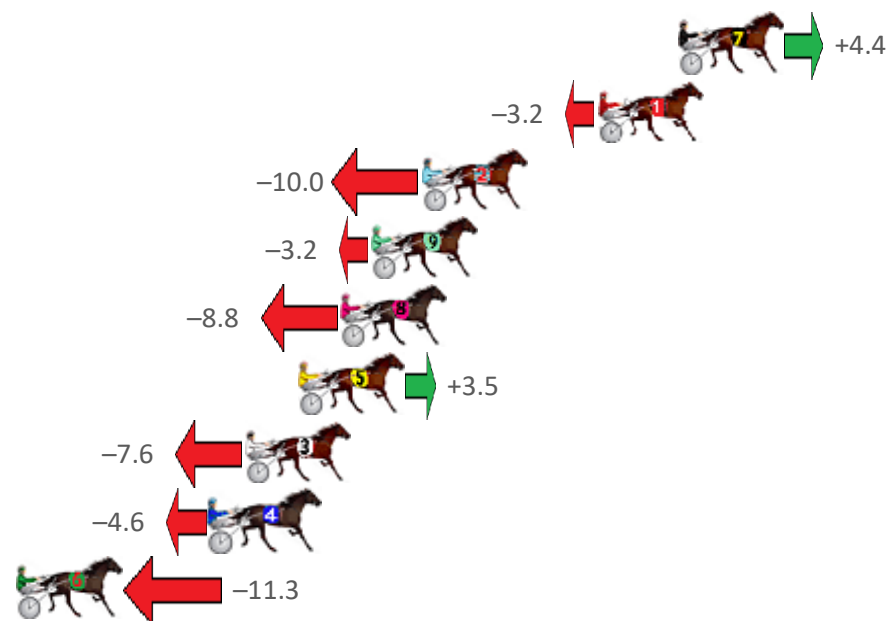

Redcliffe Race 2 Distance 1780m

Monday, 29 August 2022

Gross Time: 2:10.90 MileRate: 1:58.40 LeadTime: 11.50s First Qtr: 31.40s Second Qtr: 30.70s Third Qtr: 28.60s Fourth Qtr: 28.70s

No Horse	Plc	Mar	800 Posi	400 Posi	Time	3rd Qtr	4th Qtr
7 CUPCAKESNWHIPCR	1	0.0m	4.4m (0)	5.6m (0)	2:10.90	28.69s	28.30s
1 PRESS STATEMENT	2	3.2m	0.0m (0)	0.0m (0)	2:11.14	28.60s	28.93s
2 TRACER BULLET	3	10.2m	0.2m (1)	2.8m (1)	2:11.67	28.78s	29.23s
9 SWEET JASMINE	4	12.2m	9.0m (0)	11.0m (0)	2:11.82	28.74s	28.79s
8 ROCK SUPREME	5	13.4m	4.6m (1)	6.8m (1)	2:11.91	28.76s	29.17s
5 HOT ROD HEAVEN	6	15.1m	18.6m (1)	20.4m (1)	2:12.04	28.73s	28.32s
3 MOONLIGHT BUTCH	7	17.2m	9.6m (1)	10.0m (2)	2:12.20	28.63s	29.21s
4 OLD ENGLISH	8	18.6m	14.0m (1)	14.6m (2)	2:12.30	28.64s	28.99s
6 SHEZA RUNNY	9	26.3m	15.0m (0)	17.0m (0)	2:12.88	28.74s	29.36s

Finish Position and metres gained from 800m

Home of PJ Harness Analyser

Want to know how successful PJ Harness Analyser is?
Click here for regular updates

www.pjdata.com.au
admin@pjdata.com.au
www.facebook.com/PJHarnessRacing

RISE Digital, Harness Racing Australia nor the provider accepts any responsibility for the completeness or accuracy of any of the information contained herein, and makes no representations about its suitability for any particular purpose. Users should make their own judgements about those matters and/or seek independent advice. You assume all risks associated with use of data provided on this page