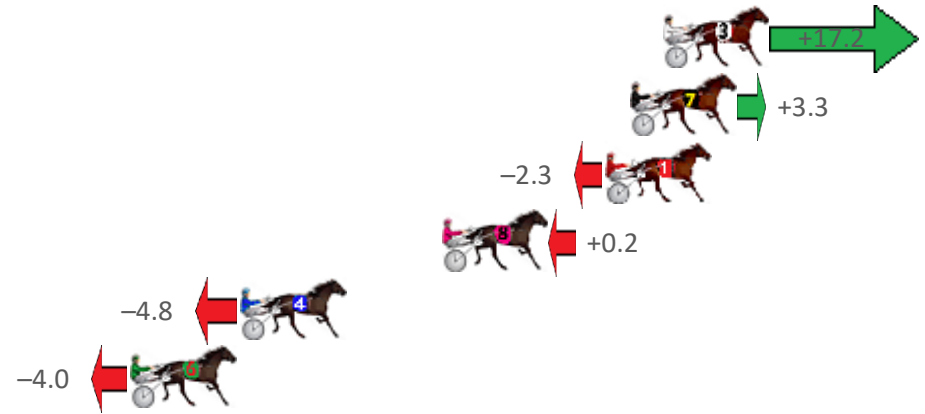

Redcliffe Race 7 Distance 1780m

Monday, 29 August 2022

Gross Time: 2:16.40 MileRate: 2:03.30 LeadTime: 12.30s First Qtr: 31.70s Second Qtr: 32.30s Third Qtr: 30.20s Fourth Qtr: 29.90s

No Horse	Plc	Mar	800 Posi	400 Posi	Time	3rd Qtr	4th Qtr
3 WHATA CHALLENGE	1	0.0m	17.2m (0)	11.6m (1)	2:16.40	29.78s	29.04s
7 JUKEBOX JET	2	1.3m	4.6m (0)	4.8m (0)	2:16.50	30.21s	29.64s
1 WEDDING NIGHT	3	2.3m	0.0m (0)	0.0m (0)	2:16.58	30.20s	30.07s
8 DONT YOU BE NAUG	4	8.8m	9.0m (0)	9.4m (0)	2:17.09	30.23s	29.86s
4 WRITEABOUTCHELSE	5	16.8m	12.0m (1)	0.8m (1)	2:17.72	29.37s	31.09s
6 CHANG	6	21.2m	17.2m (1)	7.6m (1)	2:18.06	29.49s	30.91s

Finish Position and metres gained from 800m

Home of PJ Harness Analyser

Want to know how successful PJ Harness Analyser is?

Click here for regular updates

www.pjdata.com.au
admin@pjdata.com.au
www.facebook.com/PJHarnessRacing