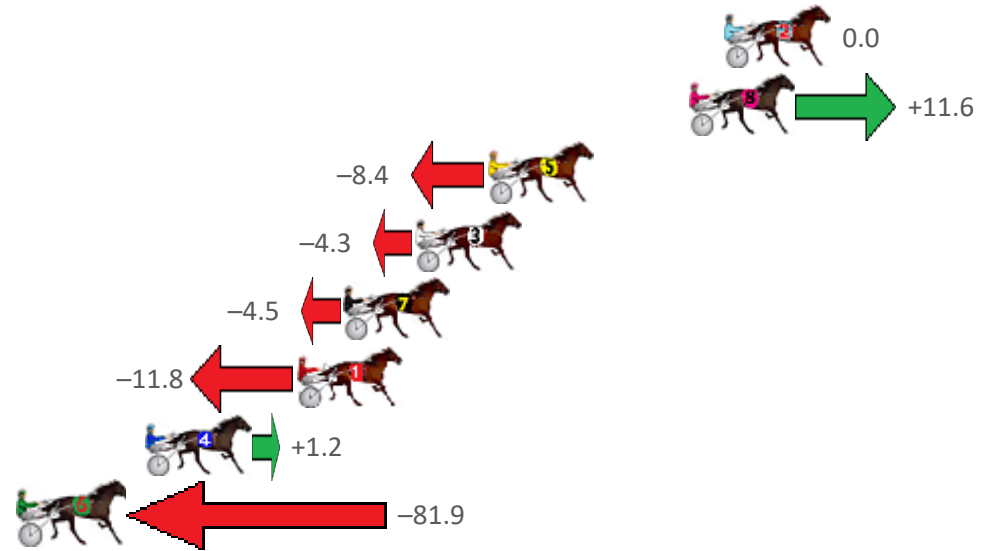

Redcliffe Race 8 Distance 1780m

Monday, 29 August 2022

Gross Time: 2:15.30 MileRate: 2:02.30 LeadTime: 12.10s First Qtr: 30.90s Second Qtr: 30.40s Third Qtr: 29.80s Fourth Qtr: 32.10s

No Horse	Plc	Mar	800 Posi	400 Posi	Time	3rd Qtr	4th Qtr
2 NOLONGA YOUR CH	1	0.0m	0.0m (0)	0.0m (0)	2:15.30	29.80s	32.10s
8 NAUGHTYINHEAVEN	2	1.4m	13.0m (1)	13.6m (2)	2:15.42	29.88s	31.13s
5 PAGEANTRY	3	9.4m	1.0m (1)	6.0m (1)	2:16.09	30.17s	32.37s
3 BEE GEES BEST	4	12.3m	8.0m (1)	10.4m (1)	2:16.33	29.98s	32.25s
7 THE MACH ARMY	5	15.1m	10.6m (0)	15.8m (1)	2:16.57	30.20s	32.04s
1 DARTESIAN	6	17.0m	5.2m (0)	11.2m (0)	2:16.72	30.25s	32.56s
4 ARTISTIC HUMMA	7	23.0m	24.2m (1)	19.8m (2)	2:17.23	29.45s	32.36s
6 WILLSINTOWN	8	100.7m	18.8m (1)	29.8m (0)	2:23.74	30.44s	37.76s

Finish Position and metres gained from 800m

Home of PJ Harness Analyser

Want to know how successful PJ Harness Analyser is?
[Click here for regular updates](#)

www.pjdata.com.au
admin@pjdata.com.au
www.facebook.com/PJHarnessRacing

RISE Digital, Harness Racing Australia nor the provider accepts any responsibility for the completeness or accuracy of any of the information contained herein, and makes no representations about its suitability for any particular purpose. Users should make their own judgements about those matters and/or seek independent advice. You assume all risks associated with use of data provided on this page