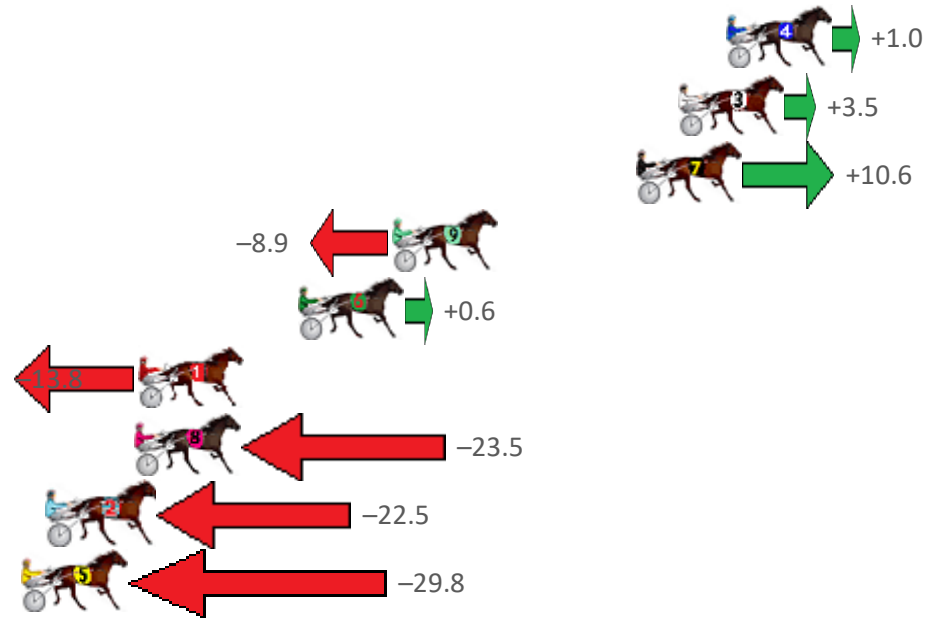

## Finish Position and metres gained from 800m