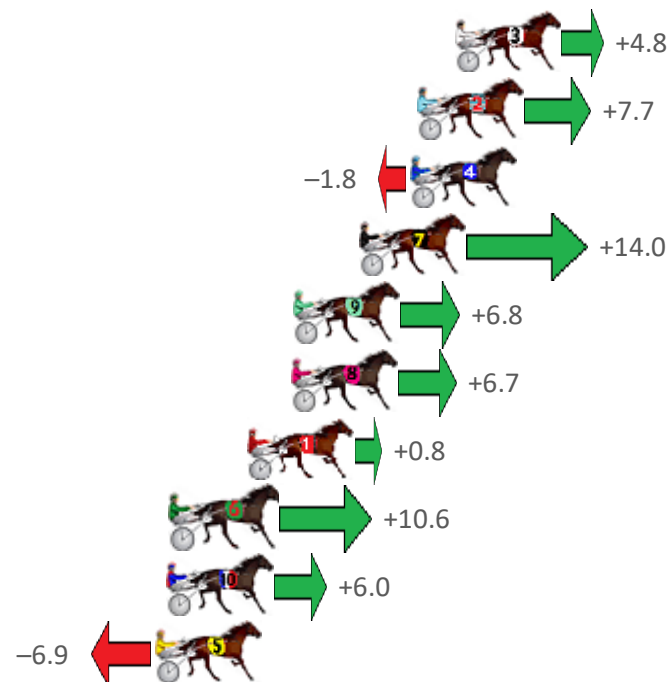

Albion Park Race 2 Distance 1660m

Saturday, 24 September 2022

Gross Time: 1:56.80 MileRate: 1:53.30 LeadTime: 3.50s First Qtr: 27.10s Second Qtr: 30.20s Third Qtr: 27.80s Fourth Qtr: 28.20s

NoHorse	Plc	Mar	800 Posi	400 Posi	Time	3rd Qtr	4th Qtr
3 TUAPEKA GLORY	1	0.0m	4.8m (0)	4.4m (0)	1:56.80	27.77s	27.89s
2 BELLA BALL TERROR	2	1.5m	9.2m (1)	8.4m (2)	1:56.91	27.75s	27.72s
4 MISTERY ROAD	3	1.8m	0.0m (0)	0.0m (0)	1:56.93	27.80s	28.33s
7 GIRL FROM OZ	4	3.8m	17.8m (1)	17.2m (1)	1:57.08	27.76s	27.26s
9 FLO RYDA	5	6.4m	13.2m (1)	12.8m (1)	1:57.27	27.78s	27.75s
8 SAVING MAJOR PER	6	6.5m	13.2m (0)	13.4m (0)	1:57.28	27.82s	27.72s
1 MUFASA	7	8.2m	9.0m (0)	9.2m (0)	1:57.41	27.81s	28.13s
6 KANYE CRUSADER	8	11.2m	21.8m (0)	21.2m (1)	1:57.63	27.76s	27.50s
10 KEAYANG MARVEN	9	11.4m	17.4m (0)	17.8m (0)	1:57.64	27.83s	27.75s
5 GOOD AS IT GETS	10	11.9m	5.0m (1)	5.2m (1)	1:57.68	27.81s	28.67s

Finish Position and metres gained from 800m

Home of PJ Harness Analyser
Want to know how successful PJ Harness Analyser is?
Click here for regular updates

www.pjdata.com.au
admin@pjdata.com.au
www.facebook.com/PJHarnessRacing