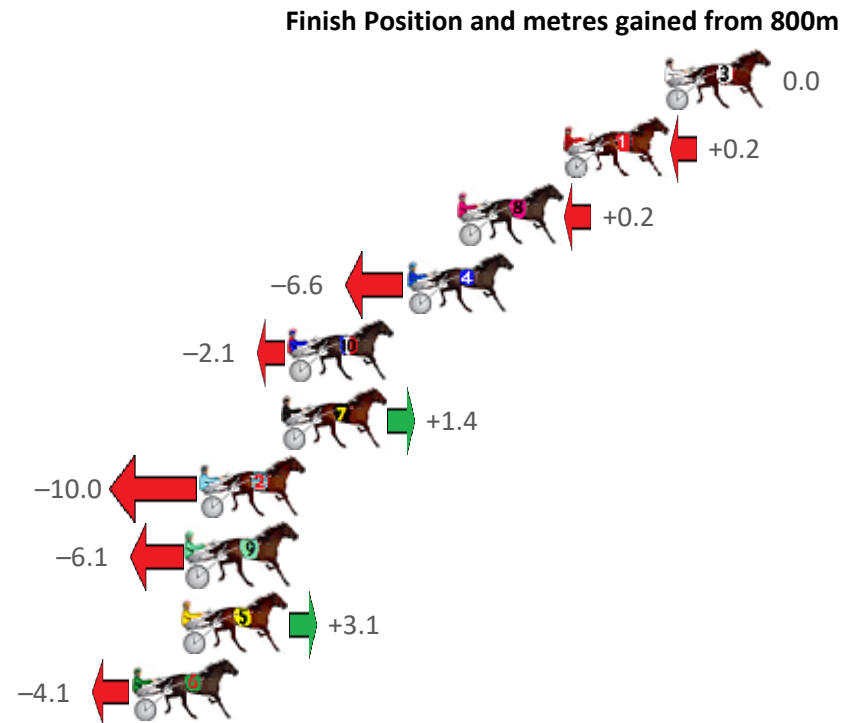

Albion Park Race 4 Distance 2138m

Saturday, 24 September 2022

Gross Time: 2:33.80 MileRate: 1:55.80 LeadTime: 38.60s First Qtr: 30.20s Second Qtr: 30.00s Third Qtr: 28.60s Fourth Qtr: 26.40s

NoHorse	Plc	Mar	800 Posi	400 Posi	Time	3rd Qtr	4th Qtr
3 BIG WHEELS	1	0.0m	0.0m (0)	0.0m (0)	2:33.80	28.60s	26.40s
1 WARFARE	2	4.0m	4.2m (0)	4.2m (0)	2:34.08	28.60s	26.39s
8 GLENLEDI BOY	3	8.2m	8.4m (0)	9.2m (0)	2:34.37	28.65s	26.33s
4 MAKE MINE MEMPH	4	10.2m	3.6m (1)	2.8m (1)	2:34.51	28.57s	26.89s
10 SCOOB OPERATOR	5	14.9m	12.8m (1)	12.6m (1)	2:34.84	28.59s	26.55s
7 COMMODORE JUJO	6	15.2m	16.6m (1)	17.2m (1)	2:34.86	28.64s	26.27s
2 JUMPING JACK JIMM	7	18.4m	8.4m (1)	8.2m (1)	2:35.08	28.61s	27.07s
9 KEY LARGO	8	18.9m	12.8m (0)	14.4m (0)	2:35.12	28.72s	26.70s
5 ESCALERA	9	19.1m	22.2m (0)	21.6m (1)	2:35.13	28.55s	26.24s
6 STOMPPEM	10	21.1m	17.0m (0)	18.8m (0)	2:35.27	28.73s	26.55s

Home of PJ Harness Analyser

Want to know how successful PJ Harness Analyser is?

Click here for regular updates

www.pjdata.com.au
admin@pjdata.com.au
www.facebook.com/PJHarnessRacing

RISE Digital, Harness Racing Australia nor the provider accepts any responsibility for the completeness or accuracy of any of the information contained herein, and makes no representations about its suitability for any particular purpose. Users should make their own judgements about those matters and/or seek independent advice. You assume all risks associated with use of data provided on this page