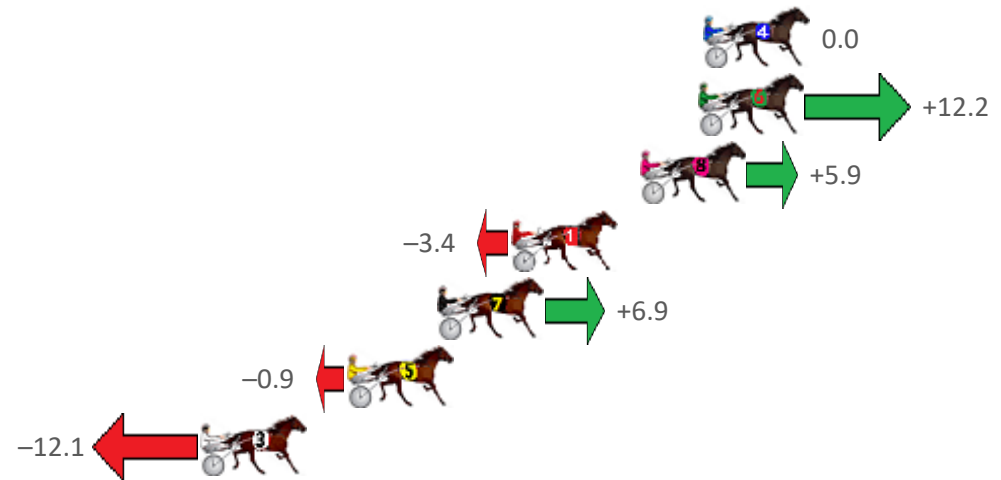

Albion Park Race 6 Distance 2138m

Saturday, 24 September 2022

Gross Time: 2:33.90 MileRate: 1:55.80 LeadTime: 38.60s First Qtr: 32.70s Second Qtr: 27.80s Third Qtr: 27.40s Fourth Qtr: 27.40s

NoHorse	Plc	Mar	800 Posi	400 Posi	Time	3rd Qtr	4th Qtr
4 CRUZ BROMAC	1	0.0m	0.0m (0)	0.0m (0)	2:33.90	27.40s	27.40s
6 NORTHVIEW HUSTLE	2	0.2m	12.4m (1)	7.2m (1)	2:33.91	27.05s	26.92s
8 TURN IT UP	3	2.5m	8.4m (0)	8.6m (0)	2:34.08	27.41s	26.98s
1 APHORISM	4	7.6m	4.2m (0)	4.4m (0)	2:34.45	27.41s	27.62s
7 FEELINGFORARAINB	5	10.5m	17.4m (1)	11.6m (1)	2:34.66	27.00s	27.33s
5 LILAC FLASH	6	14.1m	13.2m (0)	13.4m (0)	2:34.92	27.41s	27.45s
3 WILL THE WIZARD	7	19.9m	7.8m (1)	2.4m (1)	2:35.34	27.03s	28.59s

Finish Position and metres gained from 800m

Home of PJ Harness Analyser

Want to know how successful PJ Harness Analyser is?

Click here for regular updates

www.pjdata.com.au
admin@pjdata.com.au
www.facebook.com/PJHarnessRacing

RISE Digital, Harness Racing Australia nor the provider accepts any responsibility for the completeness or accuracy of any of the information contained herein, and makes no representations about its suitability for any particular purpose. Users should make their own judgements about those matters and/or seek independent advice. You assume all risks associated with use of data provided on this page