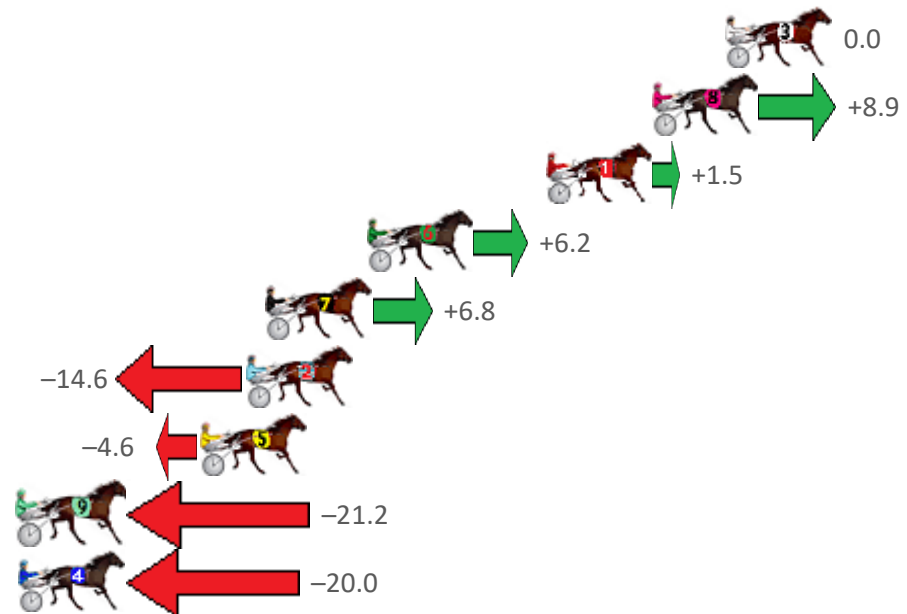

Albion Park Race 5 Distance 2138m

Saturday, 24 September 2022

Gross Time: 2:32.80 MileRate: 1:55.00 LeadTime: 36.50s First Qtr: 30.00s Second Qtr: 29.20s Third Qtr: 28.70s Fourth Qtr: 28.40s

NoHorse	Plc	Mar	800 Posi	400 Posi	Time	3rd Qtr	4th Qtr
3 MAJOR JAROD	1	0.0m	0.0m (0)	0.0m (0)	2:32.80	28.70s	28.40s
8 AIR TIME	2	2.9m	11.8m (1)	2.8m (2)	2:33.02	28.06s	28.41s
1 CONVAIR HUSTLER	3	7.1m	8.6m (0)	9.4m (0)	2:33.33	28.76s	28.24s
6 DOCTA FEELGOOD	4	14.2m	20.4m (1)	15.4m (2)	2:33.86	28.34s	28.32s
7 ITZ MAJOR RICH	5	18.2m	25.0m (1)	10.8m (2)	2:34.16	27.69s	28.92s
2 WOODLEA DIEGO	6	19.0m	4.4m (0)	4.6m (0)	2:34.22	28.72s	29.42s
5 BLACKJACK BART	7	20.8m	16.2m (1)	12.4m (1)	2:34.35	28.43s	28.99s
9 HES PERFECTLY IDEA	8	28.6m	7.4m (1)	6.8m (1)	2:34.93	28.67s	29.94s
4 GOSLING IN FLIGHT	9	33.4m	13.4m (0)	14.2m (0)	2:35.29	28.76s	29.76s

Finish Position and metres gained from 800m

Home of PJ Harness Analyser

Want to know how successful PJ Harness Analyser is?

Click here for regular updates

www.pjdata.com.au
admin@pjdata.com.au
www.facebook.com/PJHarnessRacing

RISE Digital, Harness Racing Australia nor the provider accepts any responsibility for the completeness or accuracy of any of the information contained herein, and makes no representations about its suitability for any particular purpose. Users should make their own judgements about those matters and/or seek independent advice. You assume all risks associated with use of data provided on this page