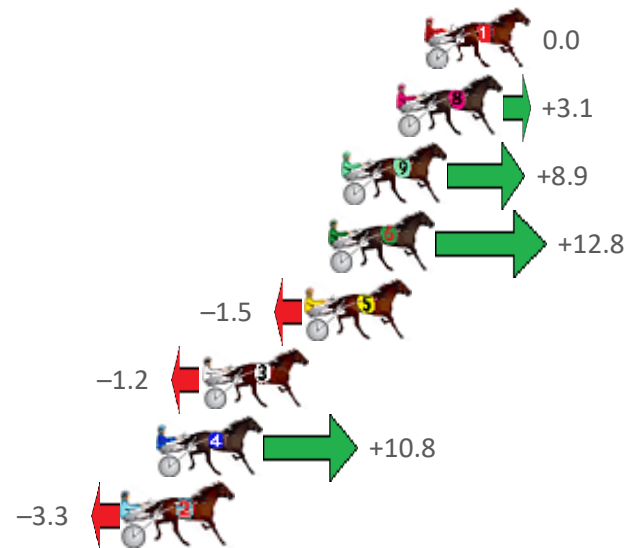

Albion Park Race 8 Distance 1660m

Saturday, 24 September 2022

Gross Time: 1:58.50 MileRate: 1:54.90 LeadTime: 3.50s First Qtr: 28.00s Second Qtr: 30.20s Third Qtr: 28.30s Fourth Qtr: 28.50s

NoHorse	Plc	Mar	800 Posi	400 Posi	Time	3rd Qtr	4th Qtr
1 HEARTBREAK	1	0.0m	0.0m (0)	0.0m (0)	1:58.50	28.30s	28.50s
8 COPY WRITER	2	1.1m	4.2m (0)	4.6m (0)	1:58.58	28.33s	28.25s
9 ROSES ARE SWEET	3	3.3m	12.2m (1)	12.0m (1)	1:58.75	28.29s	27.88s
6 DEBUTANTE PARTY	4	3.8m	16.6m (1)	10.6m (2)	1:58.78	27.88s	28.02s
5 THE MAHARANI	5	4.7m	3.2m (1)	2.6m (1)	1:58.85	28.26s	28.65s
3 GOLDEN LACE	6	8.8m	7.6m (1)	7.2m (1)	1:59.16	28.27s	28.61s
4 DANCINTOTHEBEAT	7	10.6m	21.4m (1)	15.4m (2)	1:59.29	27.88s	28.16s
2 TINGE OF FEAR	8	11.9m	8.6m (0)	11.0m (0)	1:59.39	28.47s	28.56s

Finish Position and metres gained from 800m

Home of PJ Harness Analyser

Want to know how successful PJ Harness Analyser is?

Click here for regular updates

www.pjdata.com.au
admin@pjdata.com.au
www.facebook.com/PJHarnessRacing

RISE Digital, Harness Racing Australia nor the provider accepts any responsibility for the completeness or accuracy of any of the information contained herein, and makes no representations about its suitability for any particular purpose. Users should make their own judgements about those matters and/or seek independent advice. You assume all risks associated with use of data provided on this page