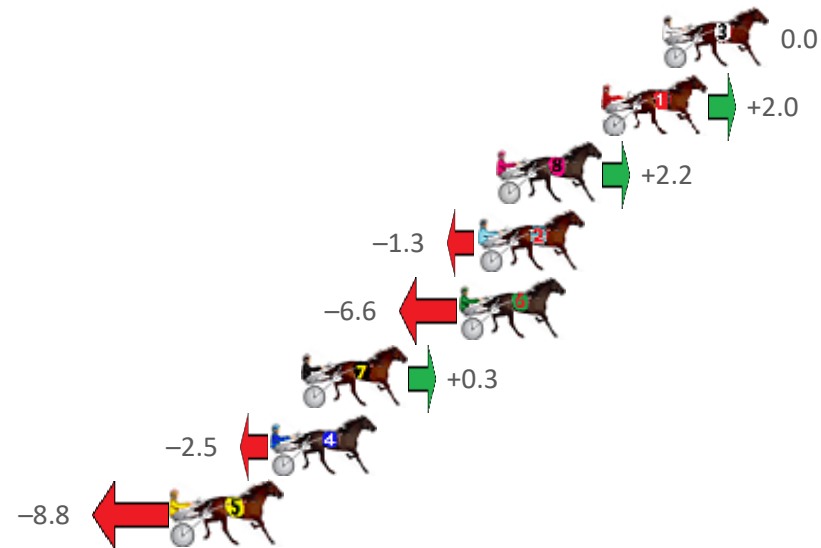

Albion Park Race 7 Distance 1660m

Saturday, 24 September 2022

Gross Time: 1:56.10 MileRate: 1:52.60 LeadTime: 3.50s First Qtr: 26.80s Second Qtr: 30.50s Third Qtr: 27.60s Fourth Qtr: 27.70s

NoHorse	Plc	Mar	800 Posi	400 Posi	Time	3rd Qtr	4th Qtr
3 AUNTY BELLA	1	0.0m	0.0m (0)	0.0m (0)	1:56.10	27.60s	27.70s
1 JENDEN STRIKE	2	2.4m	4.4m (0)	4.6m (0)	1:56.27	27.61s	27.55s
8 DELIGHTFUL REASO	3	6.6m	8.8m (0)	9.4m (0)	1:56.58	27.64s	27.51s
2 OAXACAN DREAM	4	7.3m	6.0m (1)	5.2m (1)	1:56.63	27.54s	27.84s
6 MOLLIESMARYELLE	5	8.0m	1.4m (1)	0.6m (1)	1:56.68	27.54s	28.21s
7 IMA SOCIALITE	6	14.3m	14.6m (1)	14.2m (1)	1:57.14	27.57s	27.71s
4 RAANI	7	15.5m	13.0m (0)	14.4m (0)	1:57.23	27.70s	27.78s
5 SLICK SOPHIE	8	19.4m	10.6m (1)	10.0m (1)	1:57.51	27.56s	28.35s

Finish Position and metres gained from 800m

Home of PJ Harness Analyser

Want to know how successful PJ Harness Analyser is?

Click here for regular updates

www.pjdata.com.au
admin@pjdata.com.au
www.facebook.com/PJHarnessRacing

RISE Digital, Harness Racing Australia nor the provider accepts any responsibility for the completeness or accuracy of any of the information contained herein, and makes no representations about its suitability for any particular purpose. Users should make their own judgements about those matters and/or seek independent advice. You assume all risks associated with use of data provided on this page