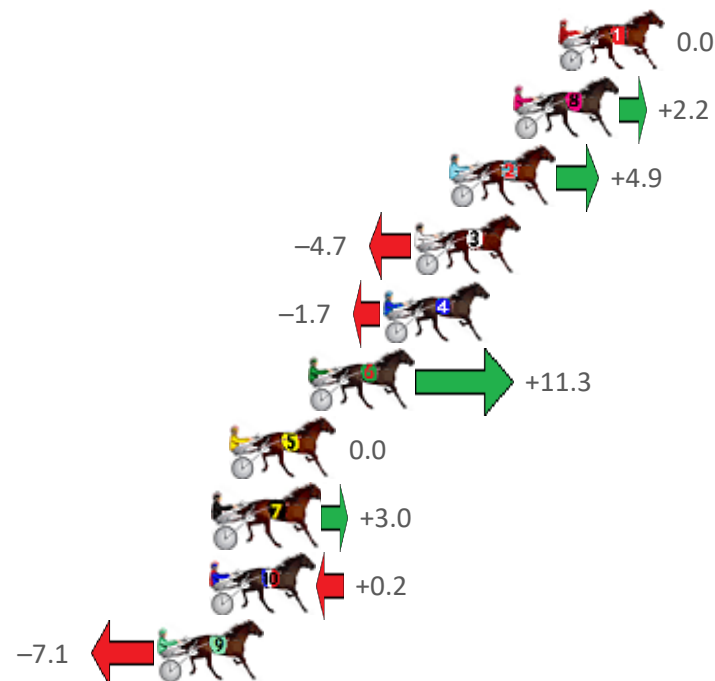

Albion Park Race 3 Distance 2138m

Saturday, 24 September 2022

Gross Time: 2:33.20 MileRate: 1:55.30 LeadTime: 36.00s First Qtr: 30.40s Second Qtr: 30.30s Third Qtr: 28.40s Fourth Qtr: 28.10s

NoHorse	Plc	Mar	800 Posi	400 Posi	Time	3rd Qtr	4th Qtr
1 LADY AVANA	1	0.0m	0.0m (0)	0.0m (0)	2:33.20	28.40s	28.10s
8 SCOTCH EN ICE	2	1.8m	4.0m (0)	4.0m (0)	2:33.33	28.40s	27.95s
2 CANT BLUFF YOU	3	4.3m	9.2m (1)	5.4m (1)	2:33.52	28.13s	28.02s
3 JOHNSON STEP	4	5.7m	1.0m (1)	0.4m (1)	2:33.62	28.36s	28.47s
4 BACKINTOWN	5	6.9m	5.2m (1)	2.4m (2)	2:33.71	28.21s	28.41s
6 ROCK IT BABY	6	9.9m	21.2m (2)	11.6m (2)	2:33.93	27.73s	27.98s
5 SAILALONG SINBAD	7	13.0m	13.0m (0)	14.6m (0)	2:34.16	28.51s	27.99s
7 BRIAN CHRISTOPHER	8	13.6m	16.6m (2)	7.2m (2)	2:34.20	27.74s	28.55s
10 THE HUMMER	9	13.8m	14.0m (1)	10.4m (1)	2:34.22	28.15s	28.34s
9 ONE LAST ROLL	10	15.9m	8.8m (0)	10.2m (0)	2:34.37	28.50s	28.50s

Finish Position and metres gained from 800m

Home of PJ Harness Analyser
Want to know how successful PJ Harness Analyser is?
Click here for regular updates

www.pjdata.com.au
admin@pjdata.com.au
www.facebook.com/PJHarnessRacing