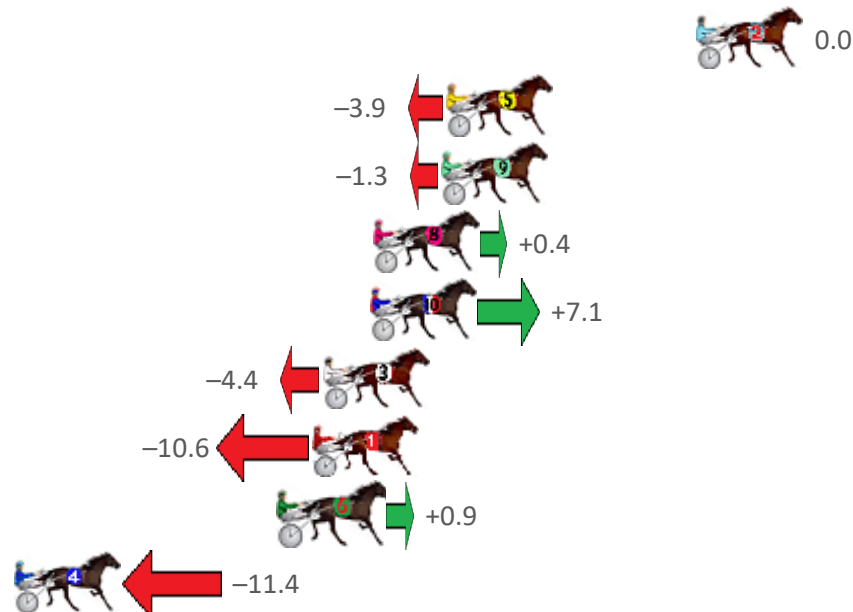

Albion Park Race 1 Distance 1660m

Saturday, 24 September 2022

Gross Time: 1:54.40 MileRate: 1:50.90 LeadTime: 3.50s First Qtr: 26.90s Second Qtr: 29.70s Third Qtr: 26.50s Fourth Qtr: 27.80s

NoHorse	Plc	Mar	800 Posi	400 Posi	Time	3rd Qtr	4th Qtr
2 LOVE YOUR WORK	1	0.0m	0.0m (0)	0.0m (0)	1:54.40	26.50s	27.80s
5 ROCKS OR DIAMOND	2	9.9m	6.0m (1)	6.0m (1)	1:55.12	26.49s	28.07s
9 BOMBADIER JUJON	3	10.1m	8.8m (0)	15.2m (0)	1:55.14	26.94s	27.45s
8 HITTHEROADJACK	4	12.8m	13.2m (0)	20.4m (0)	1:55.34	27.00s	27.27s
10 SUMOMENTSOMEW	5	12.9m	20.0m (1)	22.4m (2)	1:55.34	26.68s	27.14s
3 ANOTHER STATEME	6	14.8m	10.4m (1)	14.4m (1)	1:55.48	26.77s	27.83s
1 KASH US BACK	7	15.2m	4.6m (0)	10.8m (0)	1:55.51	26.91s	28.10s
6 ROCKNROLL CLASSIC	8	16.5m	17.4m (0)	24.8m (0)	1:55.61	27.01s	27.23s
4 MUCH BETTOR	9	27.0m	15.6m (1)	22.4m (1)	1:56.37	26.95s	28.12s

Finish Position and metres gained from 800m

Home of PJ Harness Analyser

Want to know how successful PJ Harness Analyser is?

Click here for regular updates

www.pjdata.com.au
admin@pjdata.com.au
www.facebook.com/PJHarnessRacing

RISE Digital, Harness Racing Australia nor the provider accepts any responsibility for the completeness or accuracy of any of the information contained herein, and makes no representations about its suitability for any particular purpose. Users should make their own judgements about those matters and/or seek independent advice. You assume all risks associated with use of data provided on this page