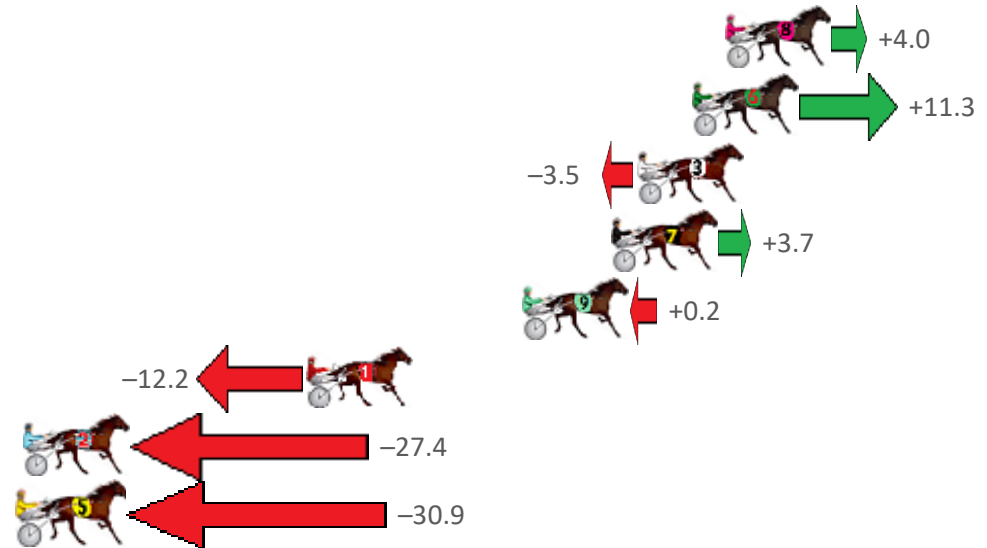

Redcliffe Race 4 Distance 1780m

Monday, 17 October 2022

Gross Time: 2:12.20 MileRate: 1:59.60 LeadTime: 11.30s First Qtr: 31.80s Second Qtr: 31.30s Third Qtr: 28.90s Fourth Qtr: 28.90s

NoHorse	Plc	Mar	800 Posi	400 Posi	Time	3rd Qtr	4th Qtr
8 WUNDERLAND	1	0.0m	4.0m (1)	1.8m (1)	2:12.20	28.74s	28.77s
6 ROCKNHOLME	2	1.3m	12.6m (1)	13.6m (1)	2:12.30	28.97s	28.02s
3 DELIGHTFUL RAINBO	3	3.5m	0.0m (1)	0.0m (0)	2:12.47	28.90s	29.15s
7 CHEDDAR MADE BET	4	4.5m	8.2m (0)	14.8m (0)	2:12.54	29.37s	28.16s
9 AQUA CRUISER	5	8.0m	8.2m (1)	9.4m (1)	2:12.81	28.99s	28.80s
1 JELIGNITE JACK	6	16.6m	4.4m (0)	10.6m (0)	2:13.46	29.35s	29.33s
2 TELL ME THIS	7	27.8m	0.4m (0)	6.4m (0)	2:14.31	29.33s	30.44s
5 FEELIN FLIRTY	8	43.9m	13.0m (0)	20.2m (0)	2:15.53	29.42s	30.60s

Finish Position and metres gained from 800m

Home of Australian Harness Sectionals
PJ Harness Analyser   Daily Raw Data directly to your inbox

NEW All Victorian Racing added as of 17 January 2022

www.pjdata.com.au
admin@pjdata.com.au
www.facebook.com/PJHarnessRacing

RISE Digital, Harness Racing Australia nor the provider accepts any responsibility for the completeness or accuracy of any of the information contained herein, and makes no representations about its suitability for any particular purpose. Users should make their own judgements about those matters and/or seek independent advice. You assume all risks associated with use of data provided on this page