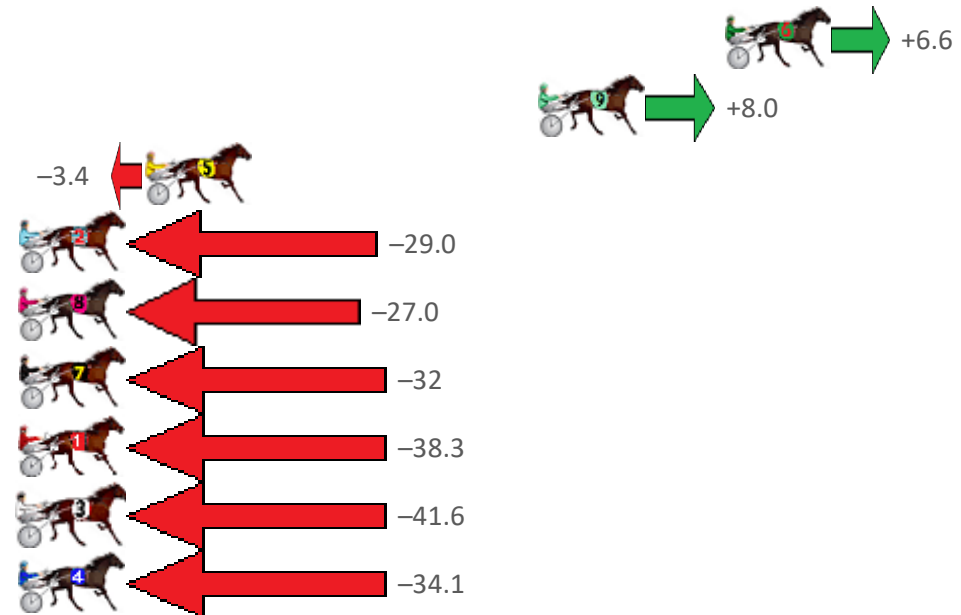

Redcliffe Race 7 Distance 1780m

Monday, 17 October 2022

Gross Time: 2:12.10 MileRate: 1:59.40 LeadTime: 11.40s First Qtr: 29.30s Second Qtr: 30.40s Third Qtr: 30.50s Fourth Qtr: 30.50s

NoHorse	Plc	Mar	800 Posi	400 Posi	Time	3rd Qtr	4th Qtr
6 PERFECT FEELING	1	0.0m	6.6m (1)	0.0m (2)	2:12.10	30.00s	30.50s
9 BATMAN BART	2	7.4m	15.4m (1)	8.8m (2)	2:12.69	30.00s	30.39s
5 TORQUE IN CONTRO	3	23.0m	19.6m (1)	13.0m (2)	2:13.94	30.00s	31.26s
2 WILD ABOUT TOWN	4	29.0m	0.0m (0)	0.4m (0)	2:14.41	30.53s	32.67s
8 MANY DELIGHTS	5	38.2m	11.2m (1)	7.4m (1)	2:15.15	30.21s	32.84s
7 WRITEABOUTCHELSE	6	41.7m	10.2m (0)	11.8m (0)	2:15.43	30.62s	32.77s
1 ESSENTIAL THREE	7	44.1m	5.8m (0)	7.4m (0)	2:15.62	30.62s	33.28s
3 ALLY PINK	8	44.2m	2.6m (1)	1.0m (1)	2:15.63	30.38s	33.78s
4 DARTESIAN	9	48.9m	14.8m (0)	16.0m (1)	2:16.00	30.59s	32.99s

Finish Position and metres gained from 800m

Home of Australian Harness Sectionals
PJ Harness Analyser   Daily Raw Data directly to your inbox

NEW All Victorian Racing added as of 17 January 2022

www.pjdata.com.au
admin@pjdata.com.au
www.facebook.com/PJHarnessRacing