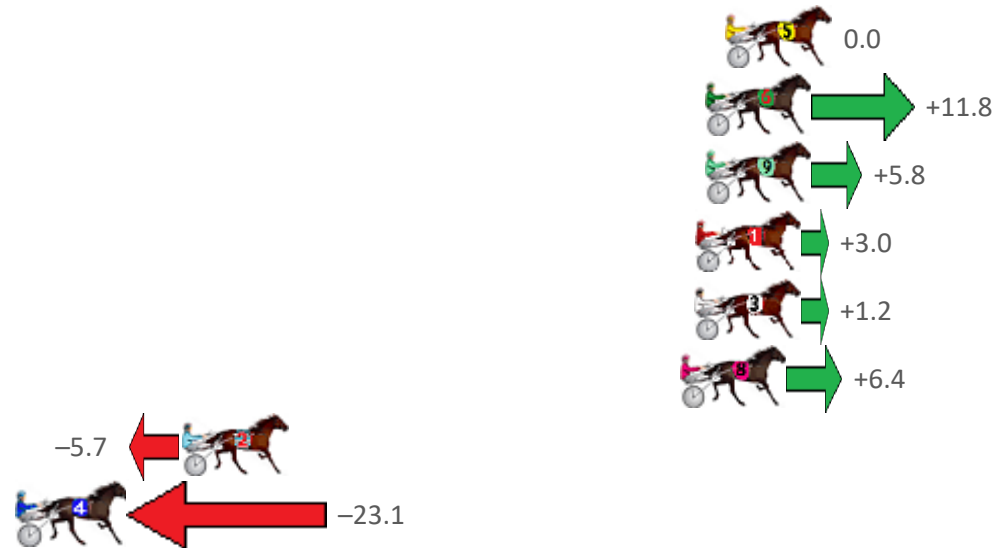

Redcliffe Race 8 Distance 1780m

Monday, 17 October 2022

Gross Time: 2:15.90 MileRate: 2:02.80 LeadTime: 11.30s First Qtr: 31.40s Second Qtr: 33.10s Third Qtr: 30.20s Fourth Qtr: 29.90s

NoHorse	Plc	Mar	800 Posi	400 Posi	Time	3rd Qtr	4th Qtr
5 MAJOR TRALEE	1	0.0m	0.0m (0)	0.0m (0)	2:15.90	30.20s	29.90s
6 WHATA CHALLENGE	2	0.8m	12.6m (0)	11.2m (1)	2:15.96	30.09s	29.13s
9 OFFICE BAD BOY	3	0.8m	6.6m (1)	6.6m (1)	2:15.96	30.20s	29.47s
1 NAUGHTYINHEAVEN	4	1.2m	4.2m (0)	4.6m (0)	2:15.99	30.23s	29.65s
3 BEEF CITY STARZZZ	4	1.2m	2.4m (1)	2.0m (1)	2:15.99	30.17s	29.84s
8 DARGOS PET	6	1.8m	8.2m (0)	8.8m (0)	2:16.04	30.24s	29.38s
2 MANOFLISA	7	21.5m	15.8m (1)	14.2m (2)	2:17.58	30.08s	30.44s
4 THE CROM	8	34.1m	11.0m (1)	4.0m (2)	2:18.57	29.69s	32.14s

Finish Position and metres gained from 800m

Home of Australian Harness Sectionals
PJ Harness Analyser   Daily Raw Data directly to your inbox

NEW All Victorian Racing added as of 17 January 2022

www.pjdata.com.au
admin@pjdata.com.au
www.facebook.com/PJHarnessRacing