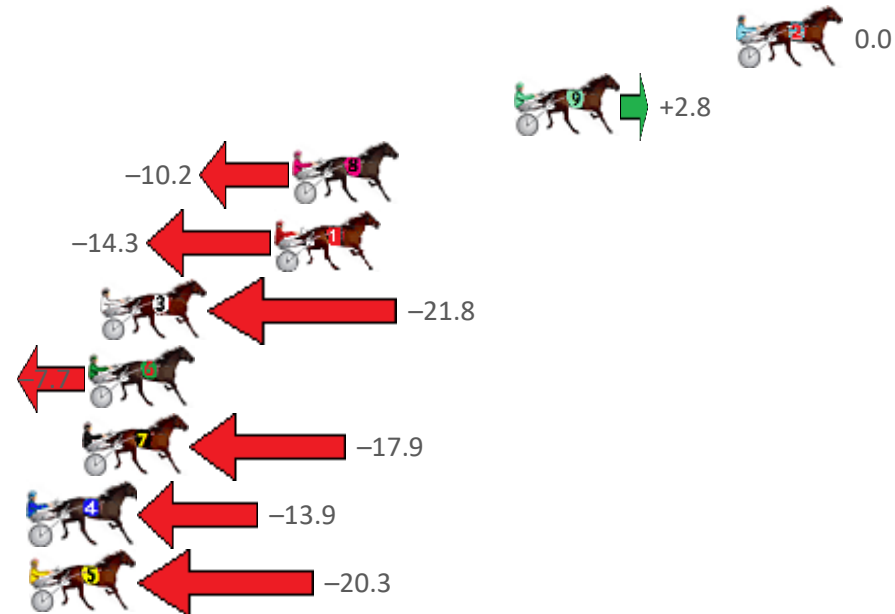

Redcliffe Race 5 Distance 1780m

Monday, 17 October 2022

Gross Time: 2:12.70 MileRate: 2:00.00 LeadTime: 12.00s First Qtr: 31.30s Second Qtr: 31.70s Third Qtr: 28.80s Fourth Qtr: 28.90s

NoHorse	Plc	Mar	800 Posi	400 Posi	Time	3rd Qtr	4th Qtr
2 CLARES FOOL	1	0.0m	0.0m (0)	0.0m (0)	2:12.70	28.80s	28.90s
9 BELLA BRONSKI	2	8.8m	11.6m (1)	3.6m (2)	2:13.37	28.23s	29.27s
8 LESVOS LAD	3	17.6m	7.4m (1)	9.0m (1)	2:14.03	28.91s	29.52s
1 LA PISTOLA	4	18.3m	4.0m (0)	6.0m (0)	2:14.09	28.94s	29.78s
3 ALWAYS AT NIGHT	5	25.2m	3.4m (1)	4.8m (1)	2:14.61	28.90s	30.37s
6 TACTFILLY MIRACLE	6	25.7m	18.0m (0)	14.0m (1)	2:14.65	28.51s	29.74s
7 CROSSED LEGS	7	25.9m	8.0m (0)	10.4m (0)	2:14.66	28.97s	30.01s
4 SHOWEM SIMON	8	29.9m	16.0m (1)	9.8m (2)	2:14.97	28.35s	30.34s
5 PRESIDENT GOTTA G	9	33.9m	13.6m (0)	17.4m (0)	2:15.27	29.07s	30.09s

Finish Position and metres gained from 800m

Home of Australian Harness Sectionals
PJ Harness Analyser   Daily Raw Data directly to your inbox

All Victorian Racing added as of 17 January 2022

www.pjdata.com.au
admin@pjdata.com.au
www.facebook.com/PJHarnessRacing

RISE Digital, Harness Racing Australia nor the provider accepts any responsibility for the completeness or accuracy of any of the information contained herein, and makes no representations about its suitability for any particular purpose. Users should make their own judgements about those matters and/or seek independent advice. You assume all risks associated with use of data provided on this page