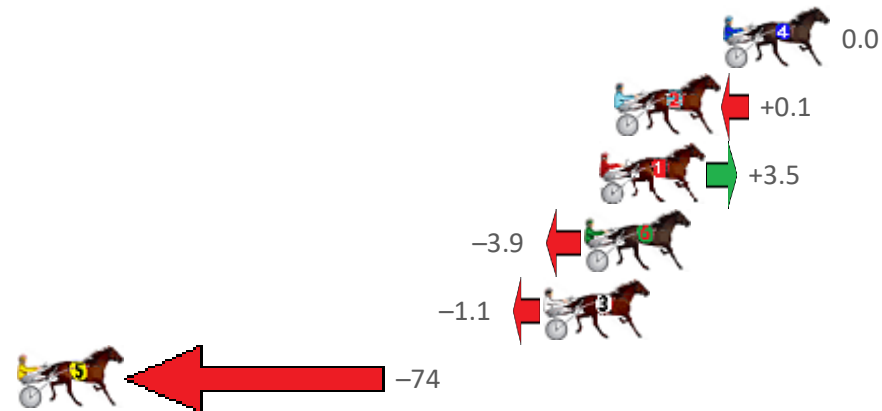

Redcliffe Race 9 Distance 1780m

Monday, 17 October 2022

Gross Time: 2:08.50 MileRate: 1:56.20 LeadTime: 11.20s First Qtr: 28.50s Second Qtr: 29.50s Third Qtr: 28.70s Fourth Qtr: 30.60s

NoHorse	Plc	Mar	800 Posi	400 Posi	Time	3rd Qtr	4th Qtr
4 MUMMYS BOY	1	0.0m	0.0m (0)	0.0m (0)	2:08.50	28.70s	30.60s
2 SHEZ NOTORIOUS	2	4.3m	4.4m (0)	5.8m (0)	2:08.84	28.81s	30.49s
1 LETTERKENNY BOY	3	4.9m	8.4m (0)	10.2m (0)	2:08.89	28.85s	30.20s
6 MISTY CREEK	4	5.5m	1.6m (1)	2.6m (1)	2:08.94	28.77s	30.82s
3 AMERICAN FLYER	5	7.1m	6.0m (1)	7.4m (1)	2:09.07	28.80s	30.58s
5 EH EF EL	6	113.8m	40.0m (0)	70.0m (0)	2:17.61	30.81s	33.93s

Finish Position and metres gained from 800m

Home of Australian Harness Sectionals
PJ Harness Analyser   Daily Raw Data directly to your inbox

NEW All Victorian Racing added as of 17 January 2022

www.pjdata.com.au
admin@pjdata.com.au
www.facebook.com/PJHarnessRacing

RISE Digital, Harness Racing Australia nor the provider accepts any responsibility for the completeness or accuracy of any of the information contained herein, and makes no representations about its suitability for any particular purpose. Users should make their own judgements about those matters and/or seek independent advice. You assume all risks associated with use of data provided on this page