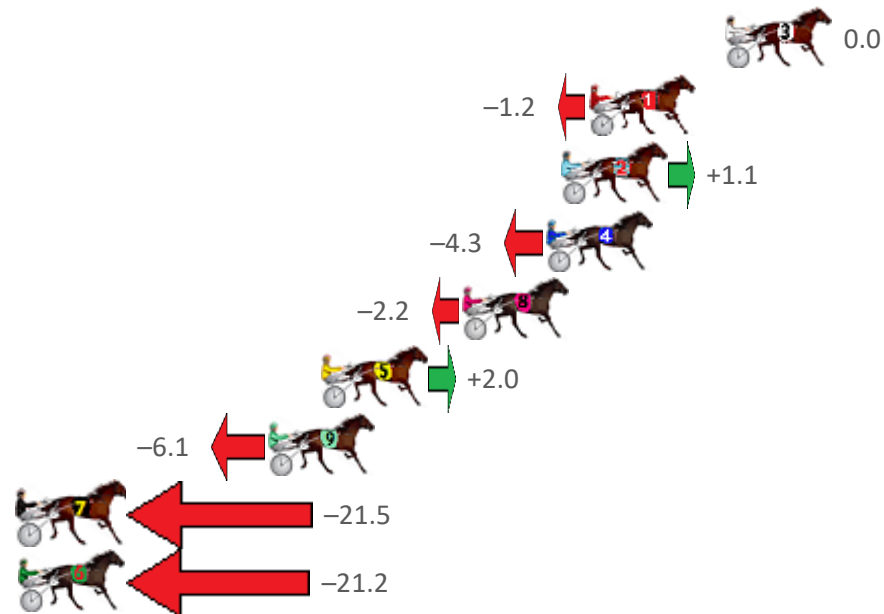

Redcliffe Race 3 Distance 1780m

Monday, 17 October 2022

Gross Time: 2:11.80 MileRate: 1:59.10 LeadTime: 11.30s First Qtr: 31.60s Second Qtr: 31.80s Third Qtr: 28.50s Fourth Qtr: 28.60s

NoHorse	Plc	Mar	800 Posi	400 Posi	Time	3rd Qtr	4th Qtr
3 AMUSED	1	0.0m	0.0m (0)	0.0m (0)	2:11.80	28.50s	28.60s
1 ARTISTIC SAINT	2	5.4m	4.2m (0)	5.0m (0)	2:12.21	28.56s	28.63s
2 SWEET JASMINE	3	6.5m	7.6m (1)	7.8m (1)	2:12.29	28.51s	28.51s
4 MY ULTIMATE VICTO	4	7.1m	2.8m (1)	3.6m (1)	2:12.33	28.56s	28.85s
8 KEAYANG TARA	5	10.4m	8.2m (0)	9.0m (0)	2:12.58	28.56s	28.70s
5 TORQUE IS MY GIRL	6	16.0m	18.0m (0)	15.8m (0)	2:13.00	28.34s	28.61s
9 CHANCELESS CENTU	7	18.1m	12.0m (1)	7.0m (2)	2:13.16	28.14s	29.39s
7 SHEZA RUNNY	8	33.9m	12.4m (0)	11.6m (2)	2:14.35	28.44s	30.19s
6 GANGBUSTER	9	37.6m	16.4m (1)	16.8m (1)	2:14.62	28.53s	30.08s

Finish Position and metres gained from 800m

Home of Australian Harness Sectionals

PJ Harness Analyser   Daily Raw Data directly to your inbox

NEW All Victorian Racing added as of 17 January 2022

www.pjdata.com.au
admin@pjdata.com.au
www.facebook.com/PJHarnessRacing

RISE Digital, Harness Racing Australia nor the provider accepts any responsibility for the completeness or accuracy of any of the information contained herein, and makes no representations about its suitability for any particular purpose. Users should make their own judgements about those matters and/or seek independent advice. You assume all risks associated with use of data provided on this page