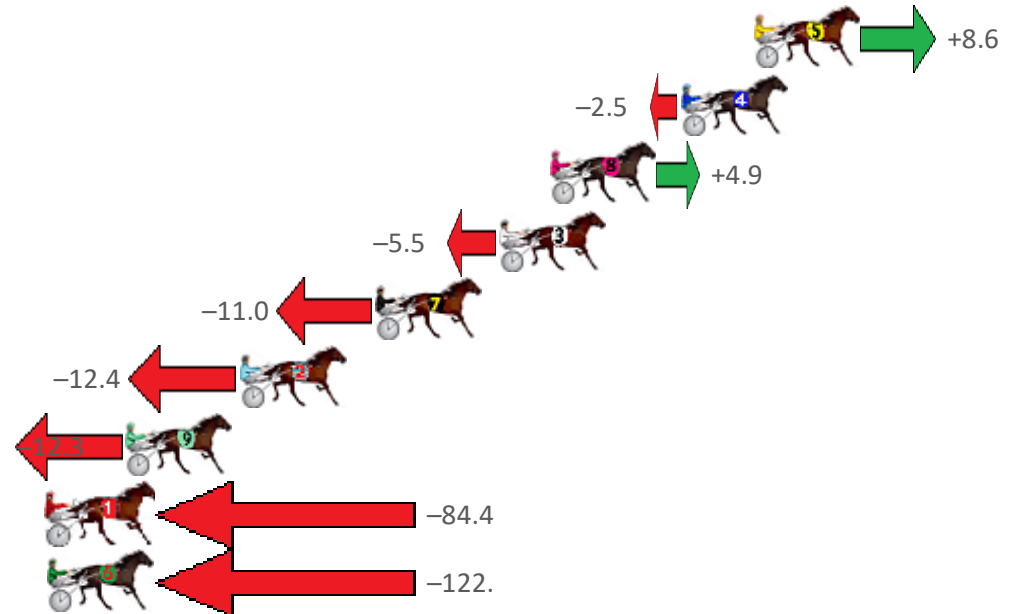

Redcliffe Race 2 Distance 1780m

Monday, 17 October 2022

Gross Time: 2:09.00 MileRate: 1:56.60 LeadTime: 11.10s First Qtr: 29.00s Second Qtr: 30.20s Third Qtr: 29.10s Fourth Qtr: 29.60s

NoHorse	Plc	Mar	800 Posi	400 Posi	Time	3rd Qtr	4th Qtr
5 LUXURY LAD	1	0.0m	8.6m (1)	0.8m (1)	2:09.00	28.53s	29.54s
4 JOHNROD	2	2.9m	0.4m (1)	0.0m (0)	2:09.23	29.07s	29.81s
8 SAILALONG SINBAD	3	8.1m	13.0m (1)	8.0m (1)	2:09.63	28.74s	29.61s
3 MOONLIGHT BUTCH	4	10.1m	4.6m (1)	6.8m (0)	2:09.78	29.26s	29.84s
7 IMA BIRUBI BOY	5	15.0m	4.0m (0)	22.8m (1)	2:10.16	30.48s	29.03s
2 BEEF CITY BLAZE	6	20.4m	8.0m (0)	19.8m (2)	2:10.58	29.96s	29.64s
9 BETTOR GETTA LOVE	7	24.9m	12.6m (0)	14.8m (1)	2:10.93	29.25s	30.34s
1 COURAGEOUS LEO	8	84.4m	0.0m (0)	17.8m (0)	2:15.55	30.36s	34.50s
6 KURAHAUPO GAMBL	9	139.2m	17.0m (0)	36.0m (0)	2:19.80	30.42s	37.19s

Finish Position and metres gained from 800m

Home of Australian Harness Sectionals

PJ Harness Analyser   Daily Raw Data directly to your inbox

NEW All Victorian Racing added as of 17 January 2022

www.pjdata.com.au
admin@pjdata.com.au
www.facebook.com/PJHarnessRacing

RISE Digital, Harness Racing Australia nor the provider accepts any responsibility for the completeness or accuracy of any of the information contained herein, and makes no representations about its suitability for any particular purpose. Users should make their own judgements about those matters and/or seek independent advice. You assume all risks associated with use of data provided on this page