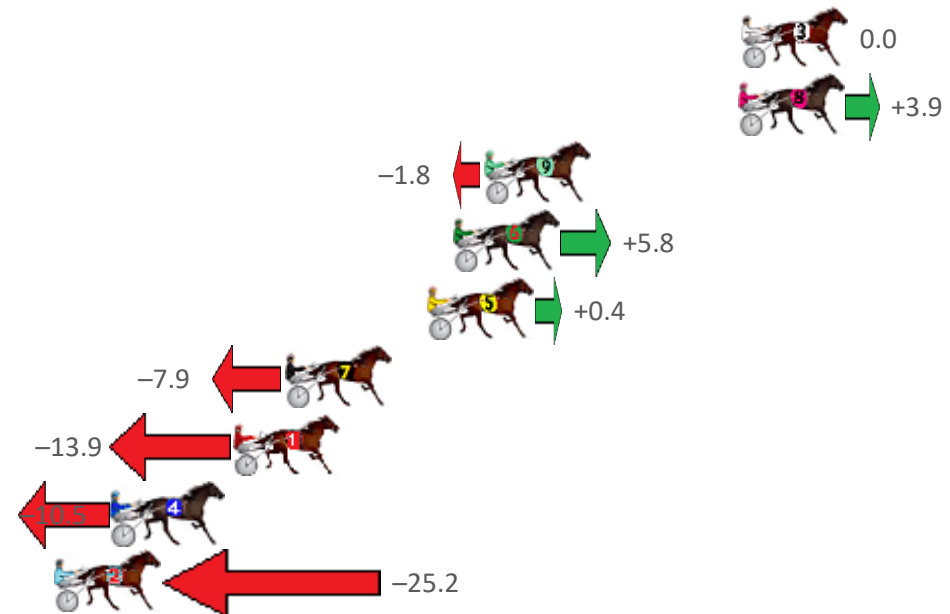

Redcliffe Race 1 Distance 1780m

Monday, 17 October 2022

Gross Time: 2:08.60 MileRate: 1:56.20 LeadTime: 11.20s First Qtr: 29.40s Second Qtr: 31.00s Third Qtr: 28.00s Fourth Qtr: 29.00s

NoHorse	Plc	Mar	800 Posi	400 Posi	Time	3rd Qtr	4th Qtr
3 CAMROLLER	1	0.0m	0.0m (1)	0.0m (0)	2:08.60	28.00s	29.00s
8 MISSTREPO	2	0.1m	4.0m (1)	5.2m (1)	2:08.61	28.09s	28.63s
9 ALTANA BLUE	3	10.2m	8.4m (1)	11.0m (1)	2:09.38	28.19s	28.94s
6 LETSPLAYUNI	4	11.4m	17.2m (1)	20.2m (1)	2:09.47	28.22s	28.37s
5 TALKERUP	5	12.4m	12.8m (1)	15.8m (1)	2:09.54	28.22s	28.75s
7 FIRE AND ICE	6	18.1m	10.2m (0)	15.2m (0)	2:09.98	28.35s	29.21s
1 WHAT A JOLT	7	20.1m	6.2m (0)	10.8m (0)	2:10.13	28.31s	29.67s
4 JINGLES BROMAC	8	24.9m	14.4m (0)	21.0m (0)	2:10.49	28.46s	29.28s
2 ZARAS A TREASURE	9	27.2m	2.0m (0)	6.2m (0)	2:10.67	28.27s	30.51s

Finish Position and metres gained from 800m

Home of Australian Harness Sectionals

PJ Harness Analyser   Daily Raw Data directly to your inbox

NEW All Victorian Racing added as of 17 January 2022

www.pjdata.com.au
admin@pjdata.com.au
www.facebook.com/PJHarnessRacing

RISE Digital, Harness Racing Australia nor the provider accepts any responsibility for the completeness or accuracy of any of the information contained herein, and makes no representations about its suitability for any particular purpose. Users should make their own judgements about those matters and/or seek independent advice. You assume all risks associated with use of data provided on this page