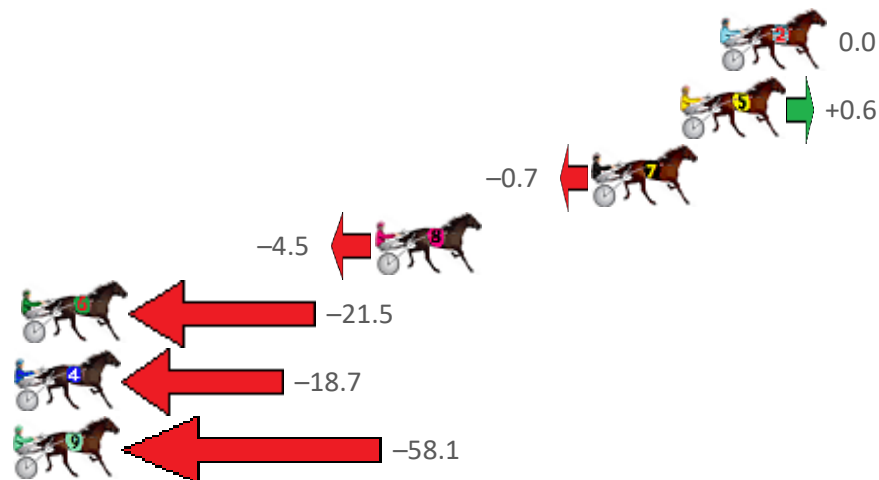

Redcliffe Race 10 Distance 1780m

Monday, 17 October 2022

Gross Time: 2:11.90 MileRate: 1:59.30 LeadTime: 11.20s First Qtr: 31.20s Second Qtr: 30.40s Third Qtr: 28.80s Fourth Qtr: 30.30s

NoHorse	Plc	Mar	800 Posi	400 Posi	Time	3rd Qtr	4th Qtr
2 LONDON LADY	1	0.0m	0.0m (0)	0.0m (0)	2:11.90	28.80s	30.30s
5 BETTOR KEEP ROCKI	2	1.6m	2.2m (1)	2.6m (1)	2:12.03	28.83s	30.22s
7 HESLUVABLE	3	5.1m	4.4m (0)	8.0m (0)	2:12.30	29.07s	30.08s
8 SHESHERZ	4	13.7m	9.2m (0)	13.0m (0)	2:12.99	29.08s	30.35s
6 WHATELEY	5	27.7m	6.2m (1)	12.2m (1)	2:14.10	29.21s	31.47s
4 GEORGEZILLA	6	29.5m	10.8m (1)	15.8m (2)	2:14.24	29.14s	31.33s
9 HURRICANE DREAM	7	118.1m	60.0m (0)	85.0m (0)	2:21.27	30.57s	32.79s

Finish Position and metres gained from 800m

Home of Australian Harness Sectionals
PJ Harness Analyser   Daily Raw Data directly to your inbox

NEW All Victorian Racing added as of 17 January 2022

www.pjdata.com.au   admin@pjdata.com.au   www.facebook.com/PJHarnessRacing

RISE Digital, Harness Racing Australia nor the provider accepts any responsibility for the completeness or accuracy of any of the information contained herein, and makes no representations about its suitability for any particular purpose. Users should make their own judgements about those matters and/or seek independent advice. You assume all risks associated with use of data provided on this page