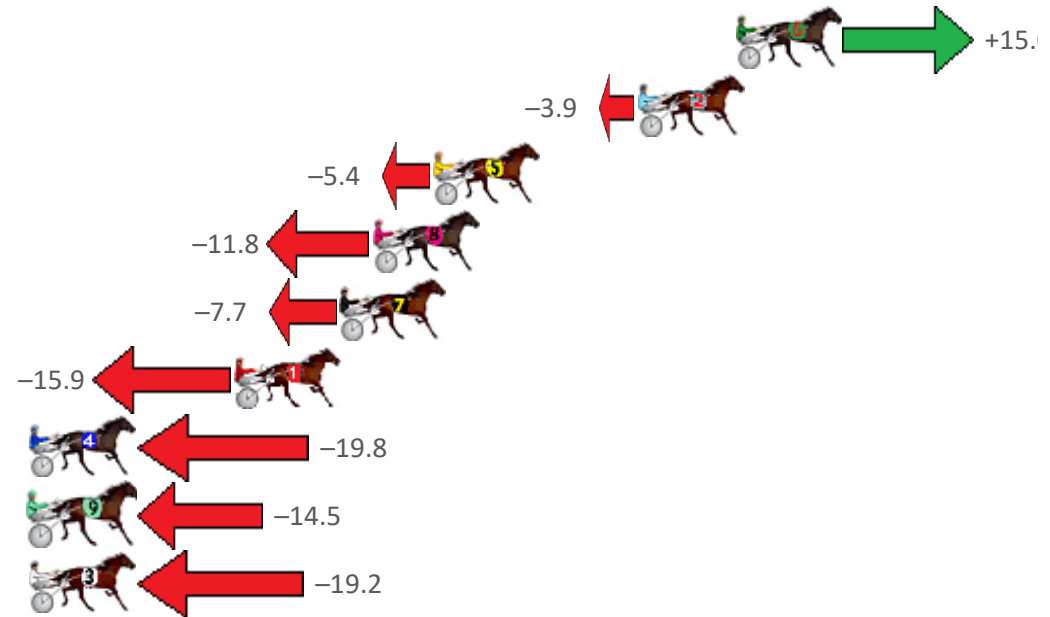

Redcliffe Race 6 Distance 1780m

Monday, 17 October 2022

Gross Time: 2:13.10 MileRate: 2:00.30 LeadTime: 11.30s First Qtr: 31.20s Second Qtr: 31.70s Third Qtr: 29.30s Fourth Qtr: 29.60s

NoHorse	Plc	Mar	800 Posi	400 Posi	Time	3rd Qtr	4th Qtr
6 MISTER WOODPORT	1	0.0m	15.0m (1)	4.4m (2)	2:13.10	28.53s	29.28s
2 EASTBRO TEX	2	3.9m	0.0m (0)	0.0m (0)	2:13.40	29.30s	29.89s
5 CANNAN	3	12.0m	6.6m (1)	7.4m (1)	2:14.03	29.36s	29.94s
8 MY ULTIMATE HEST	4	14.4m	2.6m (1)	2.6m (1)	2:14.22	29.30s	30.47s
7 DONT YOUBE NAUG	5	15.7m	8.0m (0)	10.2m (0)	2:14.32	29.46s	30.00s
1 MUSTANG DUDE	6	19.9m	4.0m (0)	5.6m (0)	2:14.64	29.41s	30.65s
4 LITTLE AUCKLAND	7	30.6m	10.8m (1)	13.2m (1)	2:15.47	29.47s	30.88s
9 BEARS BEST	8	31.7m	17.2m (0)	20.2m (1)	2:15.56	29.52s	30.45s
3 IM ISABELLA	9	32.4m	13.2m (0)	17.4m (0)	2:15.61	29.60s	30.70s

Finish Position and metres gained from 800m

Home of Australian Harness Sectionals

PJ Harness Analyser   Daily Raw Data directly to your inbox

NEW All Victorian Racing added as of 17 January 2022

www.pjdata.com.au
admin@pjdata.com.au
www.facebook.com/PJHarnessRacing

RISE Digital, Harness Racing Australia nor the provider accepts any responsibility for the completeness or accuracy of any of the information contained herein, and makes no representations about its suitability for any particular purpose. Users should make their own judgements about those matters and/or seek independent advice. You assume all risks associated with use of data provided on this page