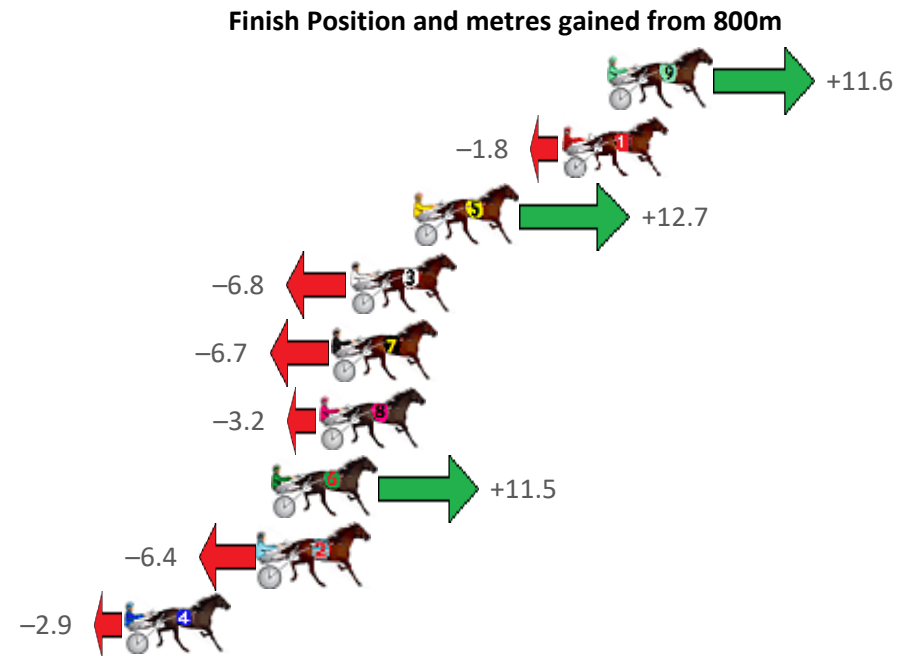

Redcliffe Race 3 Distance 1780m

Wednesday, 26 October 2022

Gross Time: 2:11.70 MileRate: 1:59.10 LeadTime: 11.20s First Qtr: 30.40s Second Qtr: 31.80s Third Qtr: 29.20s Fourth Qtr: 29.10s

NoHorse	Plc	Mar	800 Posi	400 Posi	Time	3rd Qtr	4th Qtr
9 ASHLEE NITRO	1	0.0m	11.6m (1)	11.0m (2)	2:11.70	29.16s	28.30s
1 MY ULTIMATE CLIPP	2	1.8m	0.0m (0)	0.0m (0)	2:11.84	29.20s	29.23s
5 PURPLE SHADES	3	7.7m	20.4m (1)	15.0m (2)	2:12.29	28.81s	28.57s
3 VODKA EN ICE	4	10.2m	3.4m (1)	3.6m (1)	2:12.48	29.22s	29.58s
7 MYSTICAL JAZZ	5	10.9m	4.2m (0)	4.0m (0)	2:12.53	29.19s	29.60s
8 DOOLITTLE DOOZZIE	6	11.4m	8.2m (0)	8.0m (0)	2:12.57	29.19s	29.35s
6 MOONLIGHT BUTCH	7	13.3m	24.8m (1)	14.2m (0)	2:12.72	28.43s	29.03s
2 GETALOADATHISGIR	8	13.8m	7.4m (1)	7.6m (1)	2:12.75	29.22s	29.55s
4 THE RAGNBONE MA	9	19.1m	16.2m (1)	16.0m (1)	2:13.16	29.19s	29.32s

Home of Australian Harness Sectionals
PJ Harness Analyser   Daily Raw Data directly to your inbox

NEW All Victorian Racing added as of 17 January 2022

www.pjdata.com.au   admin@pjdata.com.au   www.facebook.com/PJHarnessRacing

RISE Digital, Harness Racing Australia nor the provider accepts any responsibility for the completeness or accuracy of any of the information contained herein, and makes no representations about its suitability for any particular purpose. Users should make their own judgements about those matters and/or seek independent advice. You assume all risks associated with use of data provided on this page