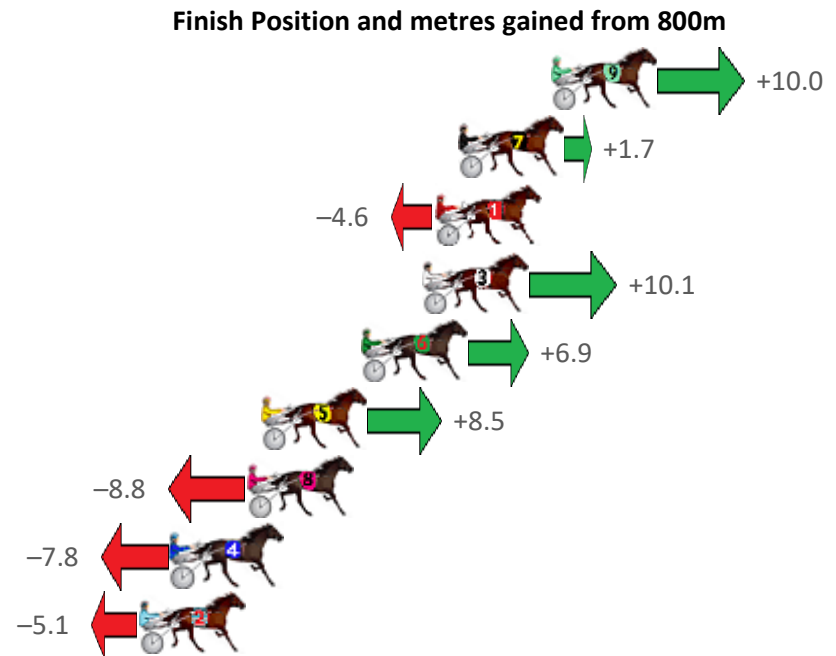

Redcliffe Race 2 Distance 2040m

Wednesday, 26 October 2022

Gross Time: 2:30.40 MileRate: 1:58.70 LeadTime: 31.10s First Qtr: 30.30s Second Qtr: 30.00s Third Qtr: 28.70s Fourth Qtr: 30.30s

NoHorse	Plc	Mar	800 Posi	400 Posi	Time	3rd Qtr	4th Qtr
9 ROSES ARE SWEET	1	0.0m	10.0m (0)	8.8m (0)	2:30.40	28.63s	29.64s
7 COURAGEOUS SAM	2	3.7m	5.4m (0)	4.8m (0)	2:30.69	28.66s	30.22s
1 ALLAMBIE	3	4.6m	0.0m (0)	0.0m (0)	2:30.76	28.69s	30.65s
3 MARIANNA BROMA	4	5.1m	15.2m (1)	13.2m (2)	2:30.80	28.57s	29.69s
6 IL MAXIMUS	5	7.5m	14.4m (0)	14.2m (0)	2:30.99	28.70s	29.80s
5 MISSTREPO	6	11.5m	20.0m (1)	16.4m (1)	2:31.31	28.45s	29.93s
8 CHEETAH LODGE	7	12.0m	3.2m (1)	8.2m (1)	2:31.35	29.06s	30.59s
4 HIGH ON MONTANA	8	15.0m	7.2m (1)	12.2m (1)	2:31.59	29.06s	30.51s
2 MONTEREY JACK	9	16.3m	11.2m (1)	9.0m (2)	2:31.69	28.52s	30.85s

Home of Australian Harness Sectionals
PJ Harness Analyser   Daily Raw Data directly to your inbox

NEW All Victorian Racing added as of 17 January 2022

www.pjdata.com.au   admin@pjdata.com.au   www.facebook.com/PJHarnessRacing

RISE Digital, Harness Racing Australia nor the provider accepts any responsibility for the completeness or accuracy of any of the information contained herein, and makes no representations about its suitability for any particular purpose. Users should make their own judgements about those matters and/or seek independent advice. You assume all risks associated with use of data provided on this page