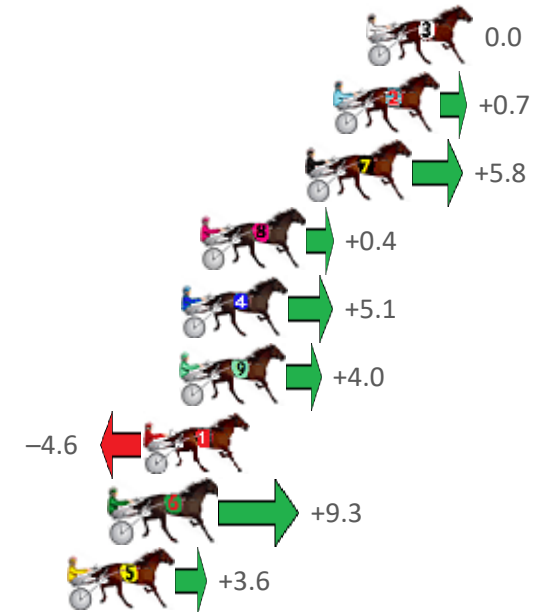

Redcliffe Race 4 Distance 1780m

Wednesday, 26 October 2022

Gross Time: 2:13.70 MileRate: 2:00.90 LeadTime: 11.70s First Qtr: 30.10s Second Qtr: 32.50s Third Qtr: 29.40s Fourth Qtr: 30.00s

NoHorse	Plc	Mar	800 Posi	400 Posi	Time	3rd Qtr	4th Qtr
3 THE MACH ARMY	1	0.0m	0.0m (0)	0.0m (0)	2:13.70	29.40s	30.00s
2 LURKING	2	1.3m	2.0m (1)	1.2m (1)	2:13.80	29.34s	30.01s
7 MATAI REACTOR	3	2.4m	8.2m (0)	9.0m (0)	2:13.89	29.46s	29.51s
8 DARGOS PET	4	6.6m	7.0m (1)	6.8m (1)	2:14.22	29.39s	29.99s
4 CARIBBEAN ROCKET	5	7.3m	12.4m (0)	13.6m (0)	2:14.27	29.49s	29.53s
9 JILLIBY GIZMO	6	7.4m	11.4m (1)	11.4m (1)	2:14.28	29.40s	29.70s
1 WEASEL	7	8.8m	4.2m (0)	4.8m (0)	2:14.39	29.44s	30.30s
6 CANNAN	8	10.1m	19.4m (1)	20.2m (1)	2:14.49	29.47s	29.25s
5 WAVEDANCER	9	11.8m	15.4m (1)	15.8m (1)	2:14.63	29.43s	29.70s

Finish Position and metres gained from 800m

Home of Australian Harness Sectionals
PJ Harness Analyser   Daily Raw Data directly to your inbox

NEW All Victorian Racing added as of 17 January 2022

www.pjdata.com.au
admin@pjdata.com.au
www.facebook.com/PJHarnessRacing

RISE Digital, Harness Racing Australia nor the provider accepts any responsibility for the completeness or accuracy of any of the information contained herein, and makes no representations about its suitability for any particular purpose. Users should make their own judgements about those matters and/or seek independent advice. You assume all risks associated with use of data provided on this page