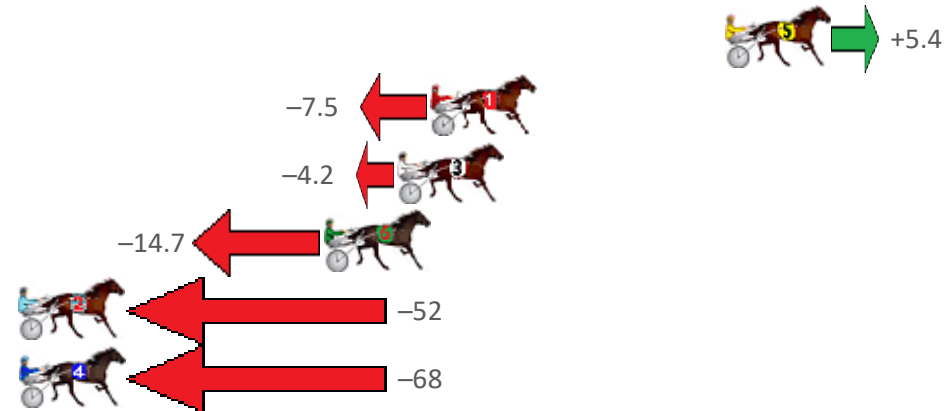

Redcliffe Race 10 Distance 1780m

Wednesday, 26 October 2022

Gross Time: 2:13.40   MileRate: 2:00.60   LeadTime: 11.20s   First Qtr: 29.50s   Second Qtr: 32.00s   Third Qtr: 30.20s   Fourth Qtr: 30.50s

NoHorse	Plc	Mar	800 Posi	400 Posi	Time	3rd Qtr	4th Qtr
5 BIDDADDABA BOY	1	0.0m	5.4m (1)	4.4m (1)	2:13.40	30.13s	30.17s
1 MAJORMISS	2	11.7m	4.2m (0)	4.0m (0)	2:14.33	30.18s	31.08s
3 POTTER	3	13.0m	8.8m (0)	9.2m (1)	2:14.44	30.23s	30.79s
6 DONT FEAR FOR ME	4	15.9m	1.2m (1)	0.4m (1)	2:14.67	30.13s	31.68s
2 STARS OF AMERICA	5	66.1m	15.0m (0)	15.6m (0)	2:18.68	30.23s	34.33s
4 HEAVENS BABY	6	67.9m	0.0m (0)	0.0m (0)	2:18.82	30.17s	35.65s

Finish Position and metres gained from 800m

Home of Australian Harness Sectionals

PJ Harness Analyser   Daily Raw Data directly to your inbox

NEW All Victorian Racing added as of 17 January 2022

www.pjdata.com.au   admin@pjdata.com.au   www.facebook.com/PJHarnessRacing