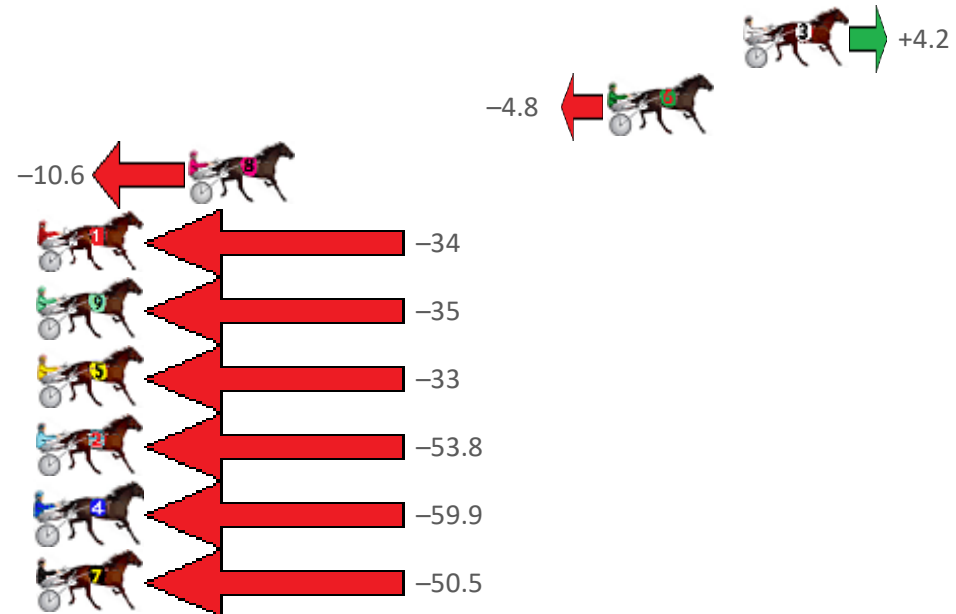

Redcliffe Race 7 Distance 1780m

Wednesday, 26 October 2022

Gross Time: 2:13.90 MileRate: 2:01.00 LeadTime: 11.60s First Qtr: 29.60s Second Qtr: 32.00s Third Qtr: 29.50s Fourth Qtr: 31.20s

NoHorse	Plc	Mar	800 Posi	400 Posi	Time	3rd Qtr	4th Qtr
3 CORVETTE JOE	1	0.0m	4.2m (0)	3.2m (2)	2:13.90	29.43s	30.95s
6 SUBTLE CHAY	2	5.4m	0.6m (1)	0.0m (1)	2:14.34	29.44s	31.62s
8 GHOST TRAIN	3	22.0m	11.4m (1)	10.4m (1)	2:15.69	29.40s	32.10s
1 CANDY STRIPER	4	33.7m	0.0m (0)	2.8m (0)	2:16.65	29.65s	33.60s
9 PAYOUT	5	48.7m	14.2m (0)	18.4m (0)	2:17.87	29.75s	33.55s
5 MONTANA ONE	6	49.7m	17.4m (1)	32.4m (1)	2:17.95	30.60s	32.54s
2 WHISKY BANDIT	7	60.8m	7.0m (1)	15.4m (1)	2:18.86	30.04s	34.72s
4 MINARUA	8	69.3m	9.4m (0)	14.2m (0)	2:19.55	29.75s	35.47s
7 BEARS BEST	9	110.5m	60.0m (0)	80.0m (0)	2:22.91	30.94s	33.57s

Finish Position and metres gained from 800m

Home of Australian Harness Sectionals
PJ Harness Analyser   Daily Raw Data directly to your inbox

All Victorian Racing added as of 17 January 2022

www.pjdata.com.au   admin@pjdata.com.au   www.facebook.com/PJHarnessRacing

RISE Digital, Harness Racing Australia nor the provider accepts any responsibility for the completeness or accuracy of any of the information contained herein, and makes no representations about its suitability for any particular purpose. Users should make their own judgements about those matters and/or seek independent advice. You assume all risks associated with use of data provided on this page