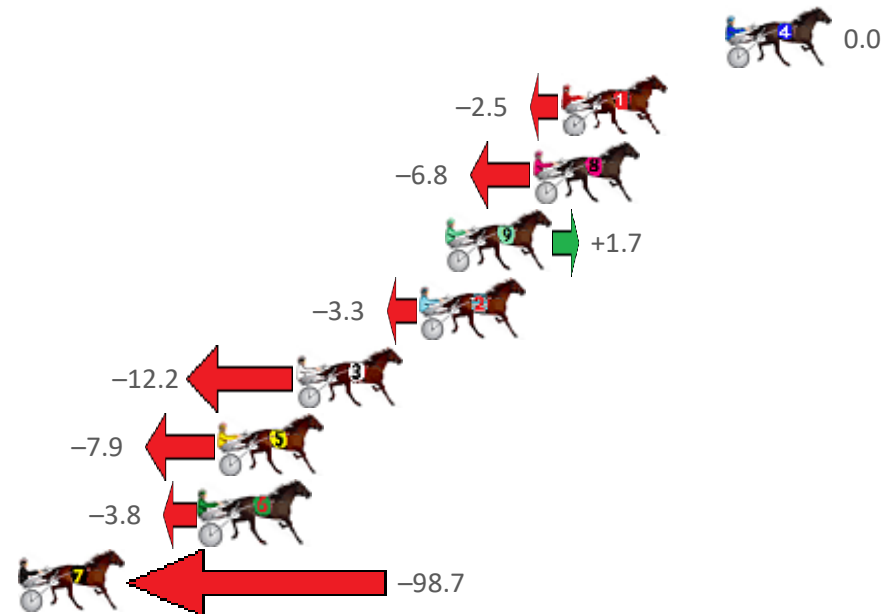

Redcliffe Race 1 Distance 1780m

Wednesday, 26 October 2022

Gross Time: 2:10.30 MileRate: 1:57.80 LeadTime: 11.40s First Qtr: 30.80s Second Qtr: 31.60s Third Qtr: 28.60s Fourth Qtr: 27.90s

NoHorse	Plc	Mar	800 Posi	400 Posi	Time	3rd Qtr	4th Qtr
4 LETSPLAYUNI	1	0.0m	0.0m (0)	0.0m (0)	2:10.30	28.60s	27.90s
1 STOMPEM	2	6.5m	4.0m (0)	4.2m (0)	2:10.78	28.62s	28.06s
8 THE GROGFATHER	3	7.6m	0.8m (1)	1.2m (1)	2:10.86	28.63s	28.34s
9 SHEZ NOTORIOUS	4	11.1m	12.8m (1)	14.0m (1)	2:11.11	28.68s	27.70s
2 LA SAFRON	5	12.1m	8.8m (1)	9.6m (1)	2:11.19	28.66s	28.07s
3 FIRE AND ICE	6	17.0m	4.8m (1)	5.6m (1)	2:11.55	28.67s	28.69s
5 LITTLE CHANGE	7	20.1m	12.2m (0)	13.4m (0)	2:11.77	28.69s	28.36s
6 LETTERKENNY BOY	8	20.8m	17.0m (1)	18.6m (1)	2:11.83	28.71s	28.05s
7 AMERICAN FLYER	9	106.7m	8.0m (0)	8.4m (0)	2:18.13	28.71s	34.72s

Finish Position and metres gained from 800m

Home of Australian Harness Sectionals

PJ Harness Analyser   Daily Raw Data directly to your inbox

NEW All Victorian Racing added as of 17 January 2022

www.pjdata.com.au   admin@pjdata.com.au   www.facebook.com/PJHarnessRacing