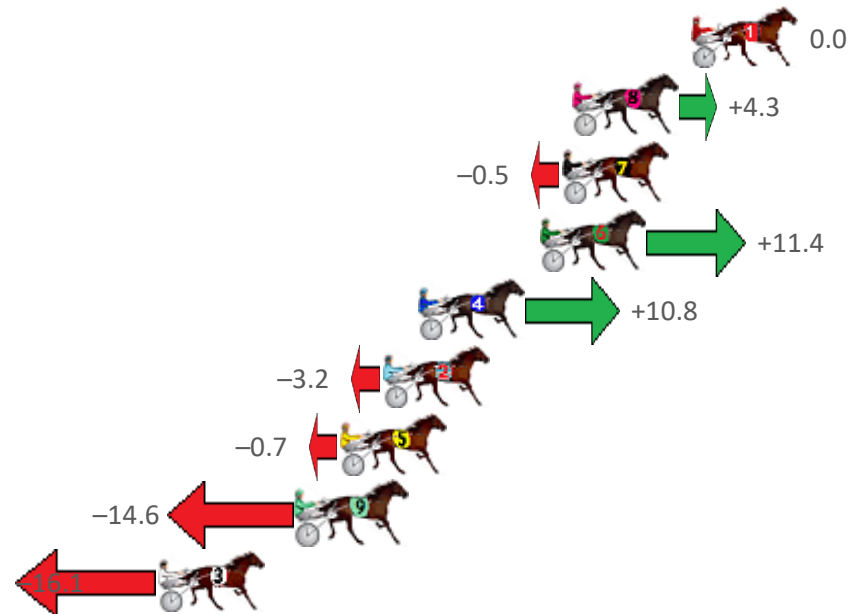

Redcliffe Race 8 Distance 2040m

Wednesday, 26 October 2022

Gross Time: 2:34.20 MileRate: 2:01.60 LeadTime: 31.60s First Qtr: 31.70s Second Qtr: 30.90s Third Qtr: 30.10s Fourth Qtr: 29.90s

NoHorse	Plc	Mar	800 Posi	400 Posi	Time	3rd Qtr	4th Qtr
1 BELLA GODIVA	1	0.0m	0.0m (0)	0.0m (0)	2:34.20	30.10s	29.90s
8 LAZY BLAZE	2	4.7m	9.0m (0)	10.2m (0)	2:34.57	30.19s	29.49s
7 GETALOADATHISBRO	3	5.1m	4.6m (0)	4.8m (0)	2:34.60	30.11s	29.92s
6 KUDOS MASON	4	6.0m	17.4m (1)	12.6m (2)	2:34.67	29.74s	29.41s
4 ABBEY DIADEMA	5	10.8m	21.6m (1)	12.2m (1)	2:35.05	29.40s	29.80s
2 SHAKATIE	6	12.2m	9.0m (1)	4.0m (2)	2:35.16	29.73s	30.51s
5 MOTU AMETHYST	7	13.9m	13.2m (1)	8.4m (2)	2:35.29	29.74s	30.31s
9 CLARES FOOL	8	15.6m	1.0m (1)	2.8m (1)	2:35.42	30.24s	30.85s
3 FEELING THE POWER	9	21.1m	5.0m (1)	7.8m (1)	2:35.85	30.31s	30.89s

Finish Position and metres gained from 800m

Home of Australian Harness Sectionals

PJ Harness Analyser   Daily Raw Data directly to your inbox

NEW All Victorian Racing added as of 17 January 2022

www.pjdata.com.au   admin@pjdata.com.au   www.facebook.com/PJHarnessRacing