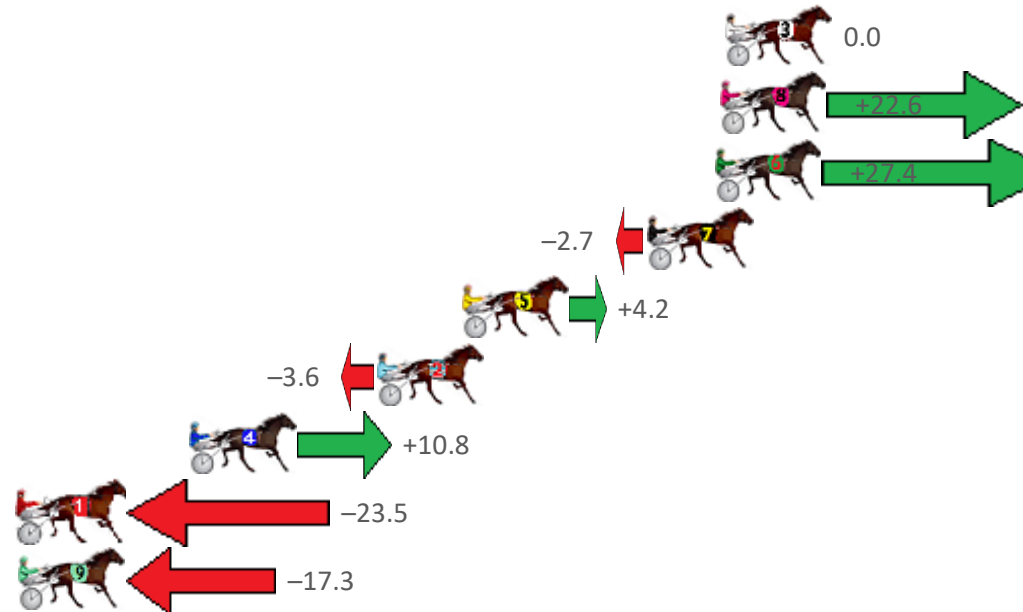

Redcliffe Race 6 Distance 1780m

Wednesday, 26 October 2022

Gross Time: 2:14.20 MileRate: 2:01.30 LeadTime: 11.40s First Qtr: 32.60s Second Qtr: 30.40s Third Qtr: 28.40s Fourth Qtr: 31.40s

NoHorse	Plc	Mar	800 Posi	400 Posi	Time	3rd Qtr	4th Qtr
3 ELPINE SALLY	1	0.0m	0.0m (0)	0.0m (0)	2:14.20	28.40s	31.40s
8 BERTILS FIREFOX	2	0.2m	22.8m (1)	20.0m (2)	2:14.22	28.27s	29.85s
6 TRIOLI	3	0.4m	27.8m (1)	25.0m (1)	2:14.23	28.28s	29.48s
7 TULHURST CUDDLES	4	3.1m	0.4m (1)	4.8m (0)	2:14.45	28.73s	31.27s
5 THREE MACHS	5	10.4m	14.6m (1)	12.2m (1)	2:15.05	28.23s	31.26s
2 VALKYRIE HANOVER	6	13.8m	10.2m (1)	17.4m (1)	2:15.33	28.95s	31.12s
4 JAMAICAN RESORT	7	21.2m	32.0m (1)	29.6m (1)	2:15.94	28.25s	30.74s
1 NAUGHTYINHEAVEN	8	28.5m	5.0m (0)	15.8m (0)	2:16.54	29.16s	32.39s
9 SHEZAMATERIALGIR	9	31.5m	14.2m (0)	23.8m (0)	2:16.78	29.08s	32.00s

Finish Position and metres gained from 800m

Home of Australian Harness Sectionals

PJ Harness Analyser   Daily Raw Data directly to your inbox

NEW All Victorian Racing added as of 17 January 2022

www.pjdata.com.au
admin@pjdata.com.au
www.facebook.com/PJHarnessRacing