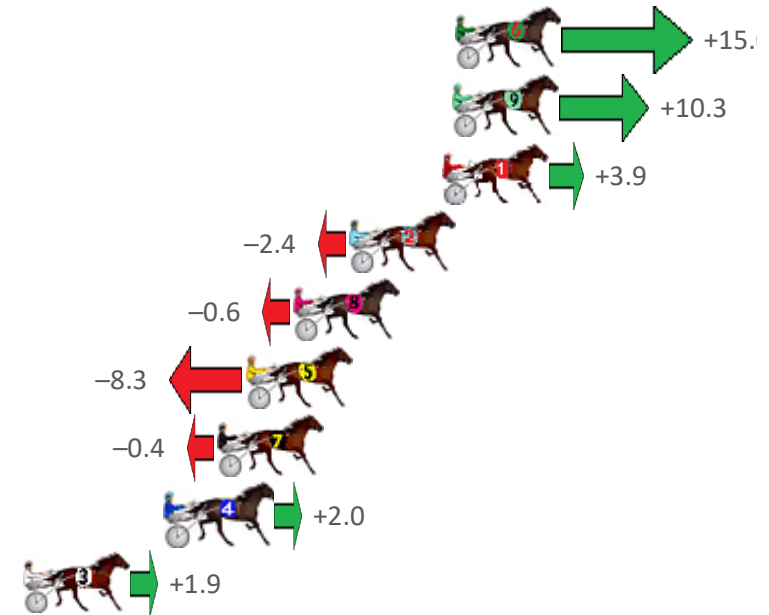

Redcliffe Race 5 Distance 2040m

Wednesday, 26 October 2022

Gross Time: 2:33.20 MileRate: 2:00.90 LeadTime: 30.40s First Qtr: 31.60s Second Qtr: 31.70s Third Qtr: 29.30s Fourth Qtr: 30.20s

NoHorse	Plc	Mar	800 Posi	400 Posi	Time	3rd Qtr	4th Qtr
6 SIGNOR JUJON	1	0.0m	15.0m (1)	13.0m (1)	2:33.20	29.17s	29.22s
9 MAJOR TRALEE	2	0.1m	10.4m (1)	8.6m (2)	2:33.21	29.18s	29.56s
1 GULMARG	3	0.5m	4.4m (0)	4.0m (0)	2:33.24	29.27s	29.94s
2 SONNY ORLANDO	4	4.2m	1.8m (1)	3.6m (1)	2:33.53	29.43s	30.25s
8 JUST ONE GOOD ON	5	6.4m	5.8m (1)	4.2m (2)	2:33.71	29.18s	30.37s
5 REGAL NIGHTSHADE	6	8.3m	0.0m (0)	0.0m (0)	2:33.86	29.29s	30.82s
7 MISTER WOODPORT	7	9.4m	9.0m (0)	8.2m (0)	2:33.94	29.24s	30.29s
4 FLY CHEVAL	8	11.4m	13.4m (0)	12.2m (0)	2:34.10	29.21s	30.14s
3 TORQUE IN CONTRO	9	17.1m	19.0m (1)	18.8m (1)	2:34.55	29.29s	30.07s

Finish Position and metres gained from 800m

Home of Australian Harness Sectionals
PJ Harness Analyser   Daily Raw Data directly to your inbox

NEW All Victorian Racing added as of 17 January 2022

www.pjdata.com.au
admin@pjdata.com.au
www.facebook.com/PJHarnessRacing

RISE Digital, Harness Racing Australia nor the provider accepts any responsibility for the completeness or accuracy of any of the information contained herein, and makes no representations about its suitability for any particular purpose. Users should make their own judgements about those matters and/or seek independent advice. You assume all risks associated with use of data provided on this page