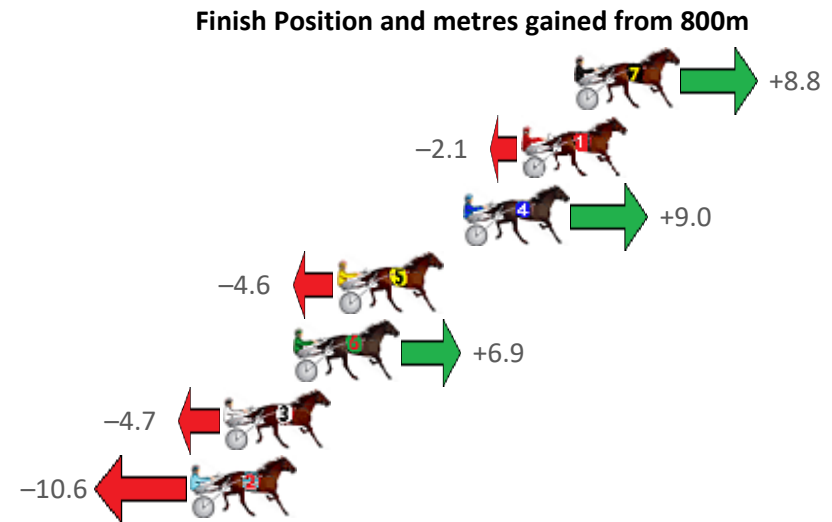

Redcliffe Race 9 Distance 1780m

Wednesday, 26 October 2022

Gross Time: 2:14.60 MileRate: 2:01.70 LeadTime: 11.70s First Qtr: 32.10s Second Qtr: 31.80s Third Qtr: 28.80s Fourth Qtr: 30.20s

NoHorse	Plc	Mar	800 Posi	400 Posi	Time	3rd Qtr	4th Qtr
7 BETTOR KEEP ROCKI	1	0.0m	8.8m (1)	6.8m (1)	2:14.60	28.67s	29.69s
1 SHESHERZ	2	2.1m	0.0m (0)	0.0m (0)	2:14.77	28.80s	30.36s
4 SUNNY COVE	3	4.4m	13.4m (1)	10.8m (2)	2:14.95	28.62s	29.72s
5 KASE	4	9.4m	4.8m (1)	2.8m (1)	2:15.34	28.64s	30.70s
6 IMAJIVA	5	11.1m	18.0m (1)	15.4m (0)	2:15.48	28.62s	29.88s
3 DESTINY BLUES	6	13.9m	9.2m (0)	11.0m (0)	2:15.70	28.93s	30.42s
2 LITTLE AUCKLAND	7	15.2m	4.6m (0)	6.4m (0)	2:15.80	28.92s	30.86s

Home of Australian Harness Sectionals
PJ Harness Analyser   Daily Raw Data directly to your inbox

NEW All Victorian Racing added as of 17 January 2022

www.pjdata.com.au
admin@pjdata.com.au
www.facebook.com/PJHarnessRacing

RISE Digital, Harness Racing Australia nor the provider accepts any responsibility for the completeness or accuracy of any of the information contained herein, and makes no representations about its suitability for any particular purpose. Users should make their own judgements about those matters and/or seek independent advice. You assume all risks associated with use of data provided on this page