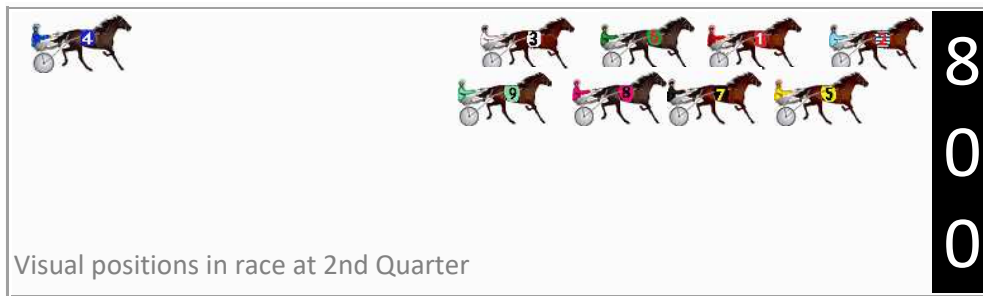

## Finish Position and metres gained

First Arrow shows distance gain/loss from 2nd Qtr to 3rd Qtr,  
Second Arrow shows distance gain/loss from 3rd Qtr to Finish  
Blue arrow indicates best gain in these quarters.