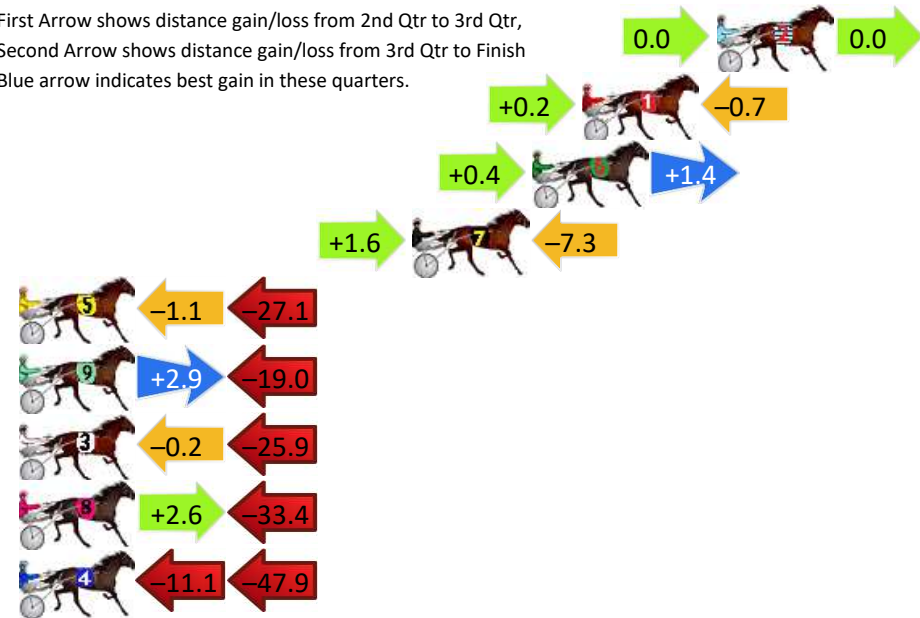

## Finish Position and metres gained

First Arrow shows distance gain/loss from 2nd Qtr to 3rd Qtr,  
Second Arrow shows distance gain/loss from 3rd Qtr to Finish  
Blue arrow indicates best gain in these quarters.

# Marburg Race 2 Distance 1850m

Sunday, 7 April 2024

Gross Time: 2:19.80 MileRate: 2:01.60 LeadTime: 17.20s First Qtr: 32.20s Second Qtr: 31.50s Third Qtr: 29.80s Fourth Qtr: 29.10s

DATA TABLE: 800 / 400 Posi's are position from leader and (how wide the horse was at that position)