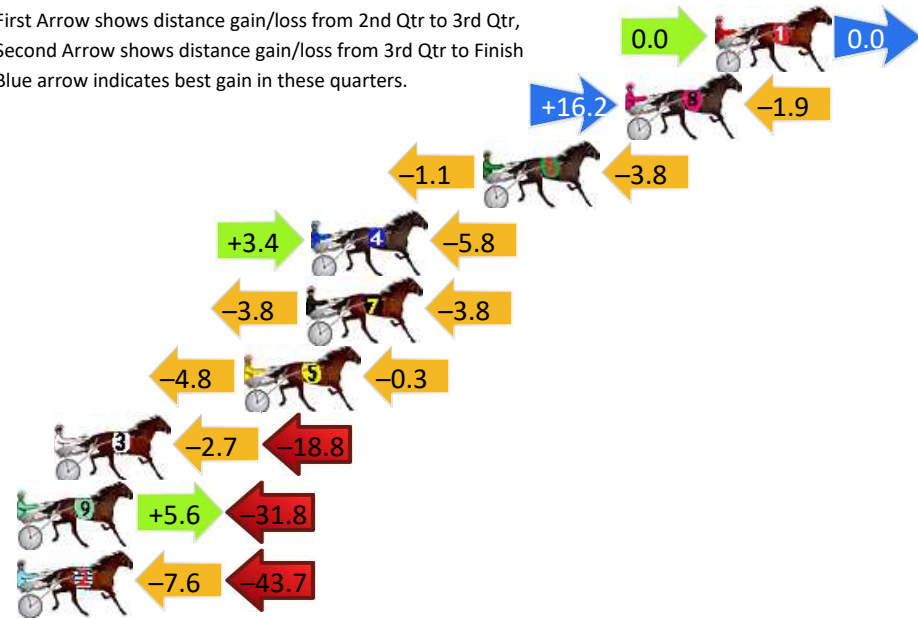

## Finish Position and metres gained

First Arrow shows distance gain/loss from 2nd Qtr to 3rd Qtr,  
Second Arrow shows distance gain/loss from 3rd Qtr to Finish  
Blue arrow indicates best gain in these quarters.

8  
0  
0

Visual positions in race at 2nd Quarter

4  
0  
0

Visual positions in race at 3rd Quarter

# Marburg Race 6 Distance 1850m

Sunday, 7 April 2024

Gross Time: 2:15.40 MileRate: 1:57.80 LeadTime: 16.00s First Qtr: 29.60s Second Qtr: 31.10s Third Qtr: 29.20s Fourth Qtr: 29.50s

DATA TABLE: 800 / 400 Posi's are position from leader and (how wide the horse was at that position)