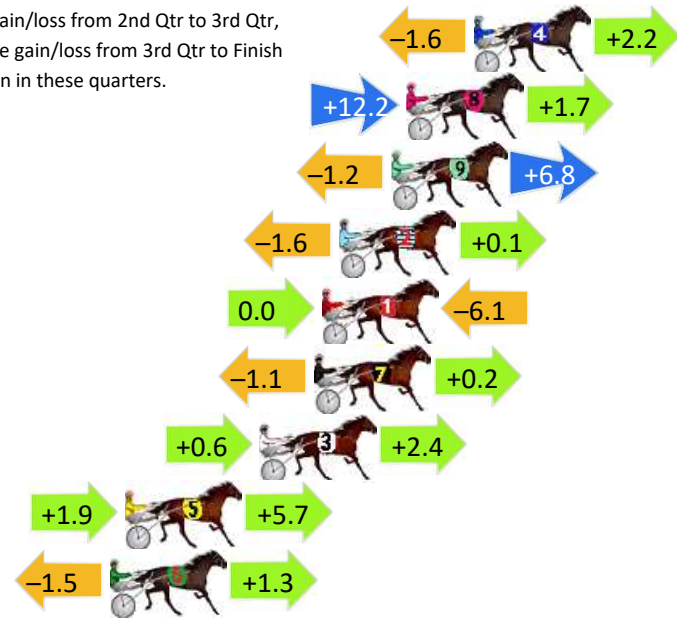

## Finish Position and metres gained

First Arrow shows distance gain/loss from 2nd Qtr to 3rd Qtr, Second Arrow shows distance gain/loss from 3rd Qtr to Finish Blue arrow indicates best gain in these quarters.

800

Visual positions in race at 2nd Quarter

400

Visual positions in race at 3rd Quarter

# Marburg Race 7 Distance 1850m

Sunday, 7 April 2024

Gross Time: 2:20.40 MileRate: 2:02.10 LeadTime: 16.40s First Qtr: 33.40s Second Qtr: 31.80s Third Qtr: 29.10s Fourth Qtr: 29.70s

DATA TABLE: 800 / 400 Posi's are position from leader and (how wide the horse was at that position)