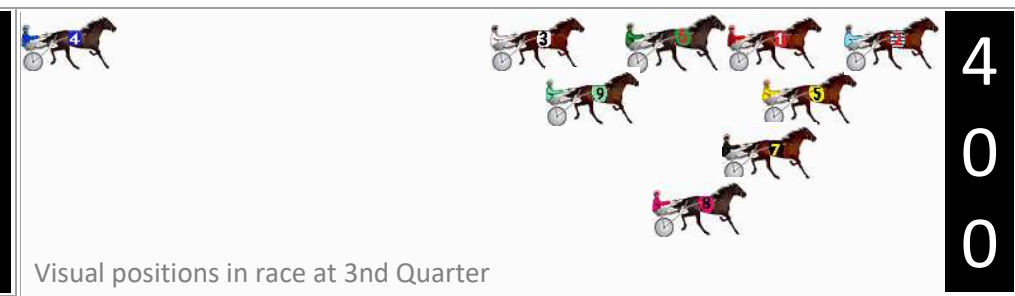

## Finish Position and metres gained

First Arrow shows distance gain/loss from 2nd Qtr to 3rd Qtr,  
Second Arrow shows distance gain/loss from 3rd Qtr to Finish  
Blue arrow indicates best gain in these quarters.