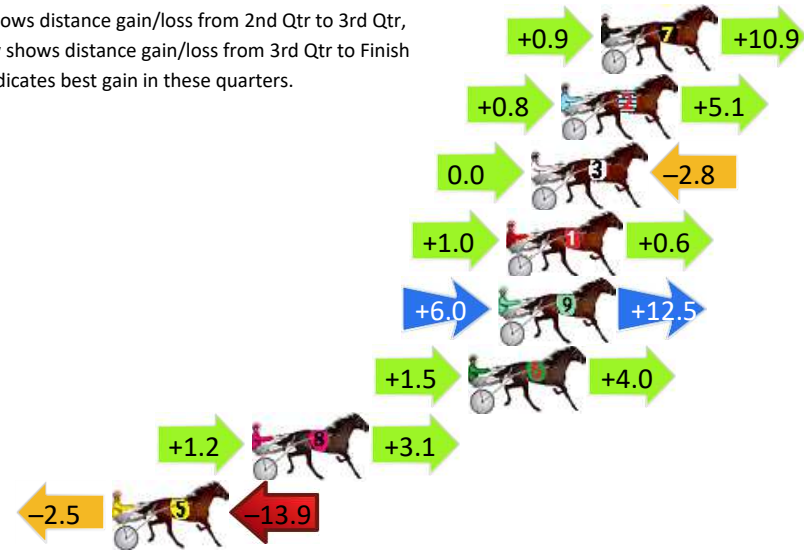

## Finish Position and metres gained

First Arrow shows distance gain/loss from 2nd Qtr to 3rd Qtr, Second Arrow shows distance gain/loss from 3rd Qtr to Finish  
Blue arrow indicates best gain in these quarters

Visual positions in race at 2nd Quarter

Visual positions in race at 3rd Quarter

# Marburg Race 4 Distance 1850m

Sunday, 7 April 2024

Gross Time: 2:20.10 MileRate: 2:01.90 LeadTime: 16.60s First Qtr: 30.60s Second Qtr: 30.70s Third Qtr: 29.90s Fourth Qtr: 32.30s

DATA TABLE: 800 / 400 Posi's are position from leader and (how wide the horse was at that position)

## Finish Position and metres gained

First Arrow shows distance gain/loss from 2nd Qtr to 3rd Qtr,  
Second Arrow shows distance gain/loss from 3rd Qtr to Finish  
Blue arrow indicates best gain in these quarters.