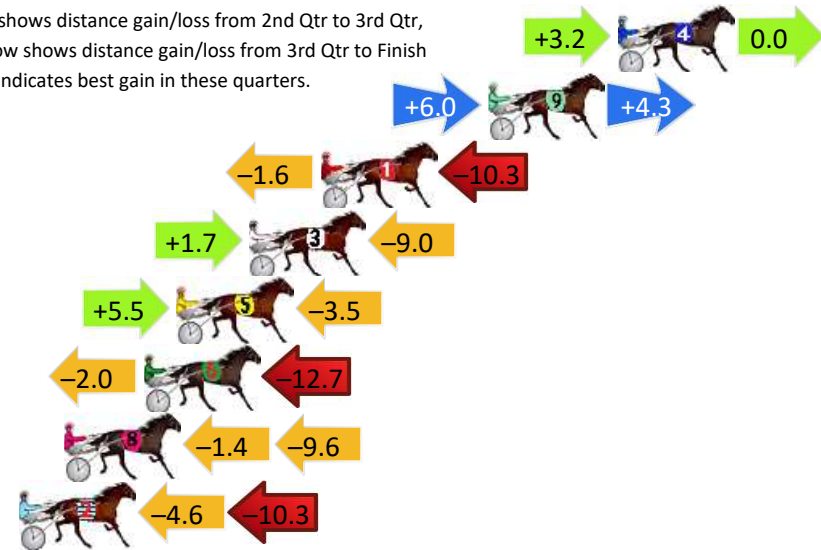

## Finish Position and metres gained

First Arrow shows distance gain/loss from 2nd Qtr to 3rd Qtr,  
Second Arrow shows distance gain/loss from 3rd Qtr to Finish  
Blue arrow indicates best gain in these quarters.

8  
0  
0

Visual positions in race at 2nd Quarter

4  
0  
0

Visual positions in race at 3rd Quarter

# Marburg Race 5 Distance 1850m

Sunday, 7 April 2024

Gross Time: 2:19.90 MileRate: 2:01.70 LeadTime: 16.20s First Qtr: 31.00s Second Qtr: 31.40s Third Qtr: 30.20s Fourth Qtr: 31.10s

DATA TABLE: 800 / 400 Posi's are position from leader and (how wide the horse was at that position)