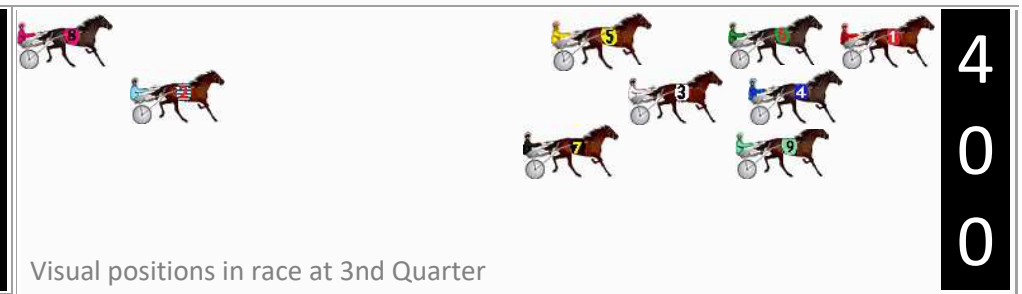

## Finish Position and metres gained

First Arrow shows distance gain/loss from 2nd Qtr to 3rd Qtr, Second Arrow shows distance gain/loss from 3rd Qtr to Finish  
Blue arrow indicates best gain in these quarters.