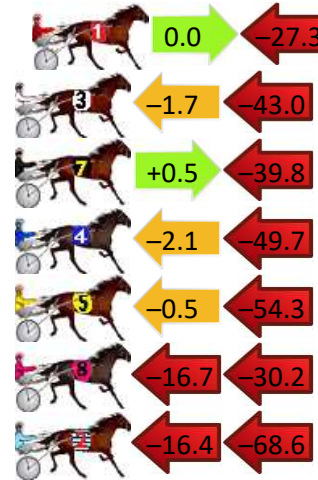

# Marburg Race 1 Distance 1850m

Sunday, 7 April 2024

Gross Time: 2:19.80 MileRate: 2:01.60 LeadTime: 16.70s First Qtr: 30.70s Second Qtr: 31.40s Third Qtr: 30.60s Fourth Qtr: 30.40s

DATA TABLE: 800 / 400 Posi's are position from leader and (how wide the horse was at that position)

NoHorse	Plc	Mar	800 Posi	400 Posi	Time	3rd Qtr	4th Qt
9 COCOLYN	1	0.0m	17.1m (1)	4.2m (2)	2:19.80	29.62s	30.08s
6 MELTON SCHLEGER	2	4.4m	4.2m (0)	4.5m (0)	2:20.15	30.62s	30.41s
1 ICANANDIWILL	3	27.3m	0.0m (0)	0.0m (0)	2:21.97	30.60s	32.57s
3 POETIC REASON	4	51.5m	6.8m (1)	8.5m (1)	2:23.90	30.72s	33.86s
7 NOTTA LOUCZAR	5	52.5m	13.2m (1)	12.7m (2)	2:23.98	30.56s	33.62s
4 DOTELDO	6	53.4m	1.6m (1)	3.7m (1)	2:24.05	30.76s	34.37s
5 BETTY WINKLE	7	65.9m	11.1m (0)	11.6m (0)	2:25.04	30.64s	34.76s
8 THE EMULATOR	8	89.0m	42.1m (0)	58.8m (0)	2:26.88	31.86s	33.02s
2 CELESTINE	9	97.1m	12.1m (2)	28.5m (1)	2:27.53	31.84s	35.97s

## Finish Position and metres gained

First Arrow shows distance gain/loss from 2nd Qtr to 3rd Qtr, Second Arrow shows distance gain/loss from 3rd Qtr to Finish  
Blue arrow indicates best gain in these quarters.