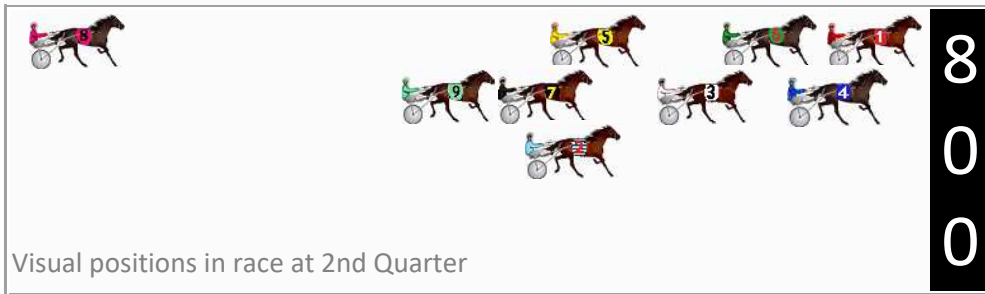

## Finish Position and metres gained

First Arrow shows distance gain/loss from 2nd Qtr to 3rd Qtr, Second Arrow shows distance gain/loss from 3rd Qtr to Finish  
Blue arrow indicates best gain in these quarters.