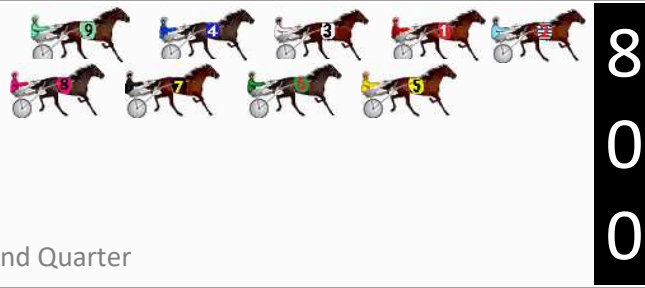

## Finish Position and metres gained

First Arrow shows distance gain/loss from 2nd Qtr to 3rd Qtr,  
Second Arrow shows distance gain/loss from 3rd Qtr to Finish  
Blue arrow indicates best gain in these quarters.

# Marburg Race 3 Distance 2200m

Sunday, 7 April 2024

Gross Time: 2:45.30 MileRate: 2:00.90 LeadTime: 47.10s First Qtr: 31.30s Second Qtr: 30.30s Third Qtr: 27.90s Fourth Qtr: 28.70s

DATA TABLE: 800 / 400 Posi's are position from leader and (how wide the horse was at that position)

No	Horse	Plc	Mar	800 Posi	400 Posi	Time	3rd Qtr	4th Qt
2	ONE LAST ROLL	1	0.0m	0.0m (0)	0.0m (0)	2:45.30	27.90s	28.70s
1	ROCKNROLL MAX	2	23.5m	4.0m (0)	6.3m (0)	2:47.07	28.06s	30.03s
3	ALTANA BLUE	3	26.1m	8.7m (0)	11.9m (0)	2:47.27	28.14s	29.83s
6	BOSCH	4	28.3m	9.8m (1)	11.9m (2)	2:47.43	28.06s	29.99s
4	HIT THE TRACK	5	28.5m	13.3m (0)	16.5m (0)	2:47.45	28.14s	29.69s
5	MAJORDOIT	6	29.0m	5.2m (1)	11.4m (1)	2:47.49	28.34s	30.09s
8	AQUA SANCTA	7	29.6m	19.3m (1)	20.5m (2)	2:47.53	28.00s	29.49s
9	MIGHTY FLYING DEAL	8	72.7m	18.5m (0)	26.7m (0)	2:50.78	28.50s	32.30s
7	SIR BRIGADOON	9	147.2m	14.7m (1)	17.1m (3)	2:56.39	28.08s	38.59s

## Finish Position and metres gained

First Arrow shows distance gain/loss from 2nd Qtr to 3rd Qtr, Second Arrow shows distance gain/loss from 3rd Qtr to Finish  
Blue arrow indicates best gain in these quarters