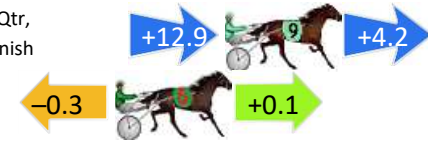

## Finish Position and metres gained

First Arrow shows distance gain/loss from 2nd Qtr to 3rd Qtr, Second Arrow shows distance gain/loss from 3rd Qtr to Finish  
Blue arrow indicates best gain in these quarters.