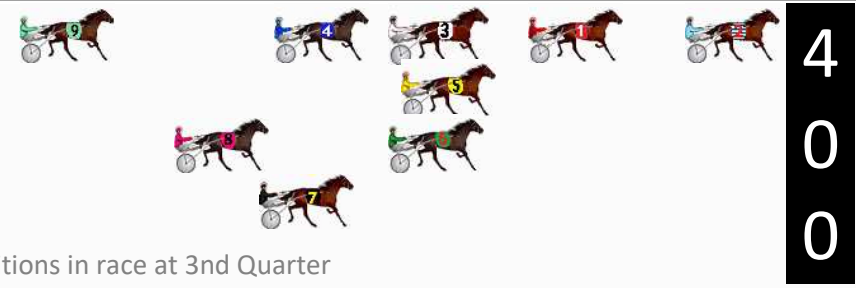

Visual positions in race at 3rd Quarter