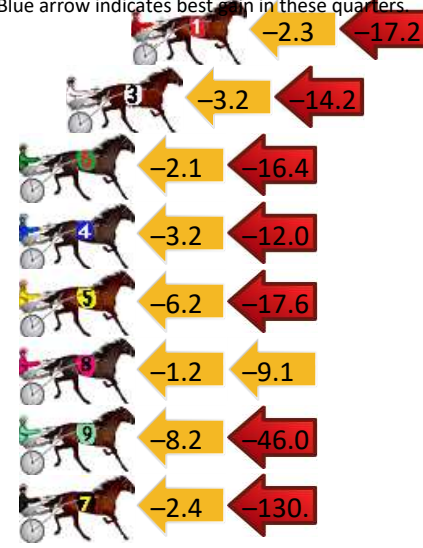

## Finish Position and metres gained

First Arrow shows distance gain/loss from 2nd Qtr to 3rd Qtr,  
Second Arrow shows distance gain/loss from 3rd Qtr to Finish  
Blue arrow indicates best gain in these quarters.

# Marburg Race 3 Distance 2200m

Sunday, 7 April 2024

Gross Time: 2:45.30 MileRate: 2:00.90 LeadTime: 47.10s First Qtr: 31.30s Second Qtr: 30.30s Third Qtr: 27.90s Fourth Qtr: 28.70s

DATA TABLE: 800 / 400 Posi's are position from leader and (how wide the horse was at that position)

No	Horse	Plc	Mar	800 Posi	400 Posi	Time	3rd Qtr	4th Qt
2	ONE LAST ROLL	1	0.0m	0.0m (0)	0.0m (0)	2:45.30	27.90s	28.70s
1	ROCKNROLL MAX	2	23.5m	4.0m (0)	6.3m (0)	2:47.07	28.06s	30.03s
3	ALTANA BLUE	3	26.1m	8.7m (0)	11.9m (0)	2:47.27	28.14s	29.83s
6	BOSCH	4	28.3m	9.8m (1)	11.9m (2)	2:47.43	28.06s	29.99s
4	HIT THE TRACK	5	28.5m	13.3m (0)	16.5m (0)	2:47.45	28.14s	29.69s
5	MAJORDOIT	6	29.0m	5.2m (1)	11.4m (1)	2:47.49	28.34s	30.09s
8	AQUA SANCTA	7	29.6m	19.3m (1)	20.5m (2)	2:47.53	28.00s	29.49s
9	MIGHTY FLYING DEAL	8	72.7m	18.5m (0)	26.7m (0)	2:50.78	28.50s	32.30s
7	SIR BRIGADOON	9	147.2m	14.7m (1)	17.1m (3)	2:56.39	28.08s	38.59s

## Finish Position and metres gained

First Arrow shows distance gain/loss from 2nd Qtr to 3rd Qtr, Second Arrow shows distance gain/loss from 3rd Qtr to Finish  
Blue arrow indicates best gain in these quarters