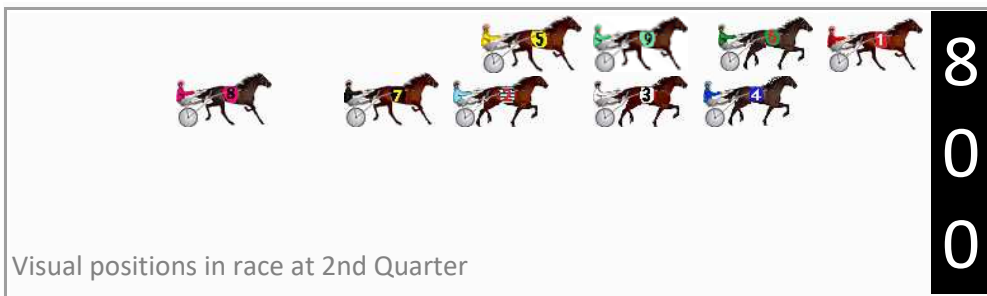

Marburg Race 5 Distance 1850m

Sunday, 1 September 2024

Gross Time: 2:17.80 MileRate: 1:59.90 LeadTime: 17.10s First Qtr: 31.10s Second Qtr: 31.00s Third Qtr: 29.00s Fourth Qtr: 29.60s

DATA TABLE: 800 / 400 Posi's are position from leader and (how wide the horse was at that position)

No	Horse	Plc	Mar	800 Posi	400 Posi	Time	3rd Qtr	4th Qt
9	JIMMY BLING	1	0.0m	9.4m (0)	7.1m (2)	2:17.80	28.84s	29.08s
1	BEEF CITY STARZZZ	2	1.5m	0.0m (0)	0.0m (0)	2:17.92	29.00s	29.72s
6	ROCKTIME	3	5.4m	4.4m (0)	3.9m (0)	2:18.22	28.96s	29.74s
5	MY ULTIMATE HESTON	4	6.9m	13.9m (0)	9.9m (0)	2:18.34	28.72s	29.42s
4	GOSLING IN FLIGHT	5	25.0m	5.0m (1)	3.6m (1)	2:19.74	28.90s	31.28s
2	CAPTAIN OH CAPTAIN	6	27.0m	15.0m (1)	12.6m (1)	2:19.89	28.84s	30.77s
7	TINSEL TIARA	7	34.2m	19.4m (1)	15.4m (2)	2:20.45	28.72s	31.13s
8	DOLLARBILL	8	67.2m	26.1m (1)	28.6m (1)	2:23.01	29.20s	32.73s
3	ROCKIN CHIKA	9	119.8m	9.4m (1)	23.1m (0)	2:27.09	30.00s	37.21s

Finish Position and metres gained

First Arrow shows distance gain/loss from 2nd Qtr to 3rd Qtr, Second Arrow shows distance gain/loss from 3rd Qtr to Finish
Blue arrow indicates best gain in these quarters.