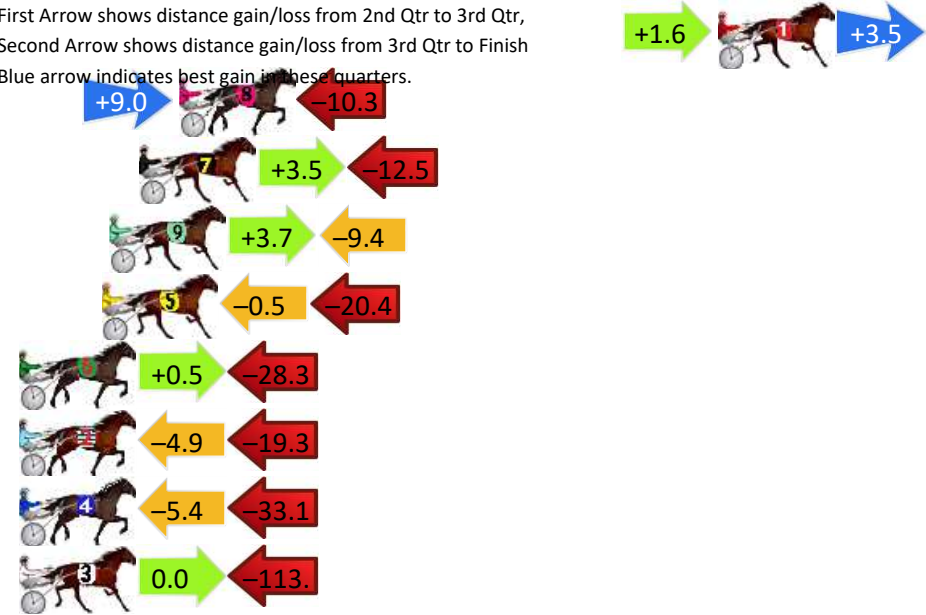

## Finish Position and metres gained

First Arrow shows distance gain/loss from 2nd Qtr to 3rd Qtr, Second Arrow shows distance gain/loss from 3rd Qtr to Finish  
Blue arrow indicates best gain in these quarters.

800

Visual positions in race at 2nd Quarter

400

Visual positions in race at 3rd Quarter

# Marburg Race 2 Distance 1850m

Sunday, 1 September 2024

Gross Time: 2:19.80 MileRate: 2:01.60 LeadTime: 16.90s First Qtr: 31.60s Second Qtr: 31.20s Third Qtr: 30.10s Fourth Qtr: 30.00s

DATA TABLE: 800 / 400 Posi's are position from leader and (how wide the horse was at that position)