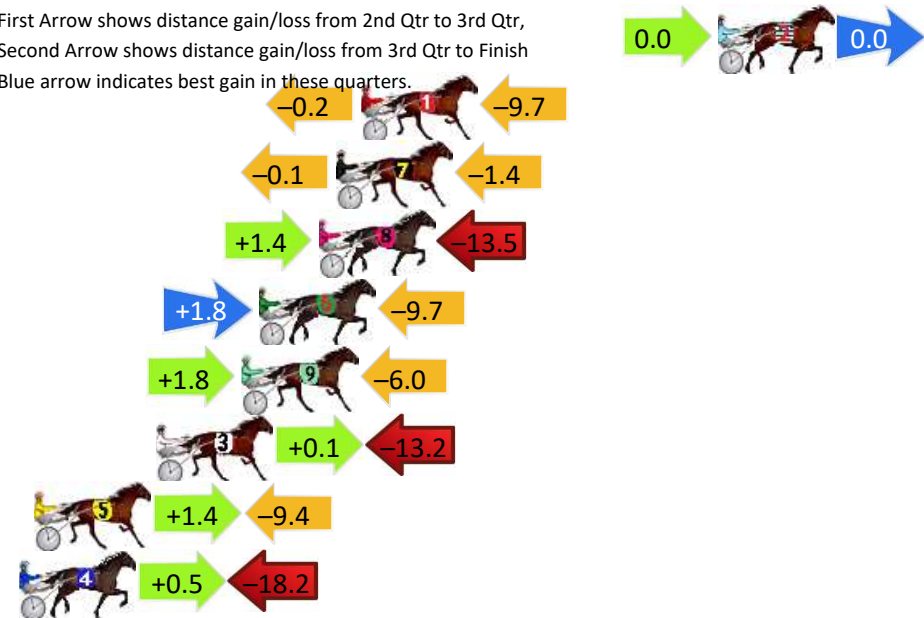

## Finish Position and metres gained

First Arrow shows distance gain/loss from 2nd Qtr to 3rd Qtr, Second Arrow shows distance gain/loss from 3rd Qtr to Finish  
Blue arrow indicates best gain in these quarters.

# Marburg Race 6 Distance 1850m

Sunday, 1 September 2024

Gross Time: 2:19.10 MileRate: 2:01.00 LeadTime: 17.30s First Qtr: 31.10s Second Qtr: 31.70s Third Qtr: 29.10s Fourth Qtr: 29.90s

DATA TABLE: 800 / 400 Posi's are position from leader and (how wide the horse was at that position)