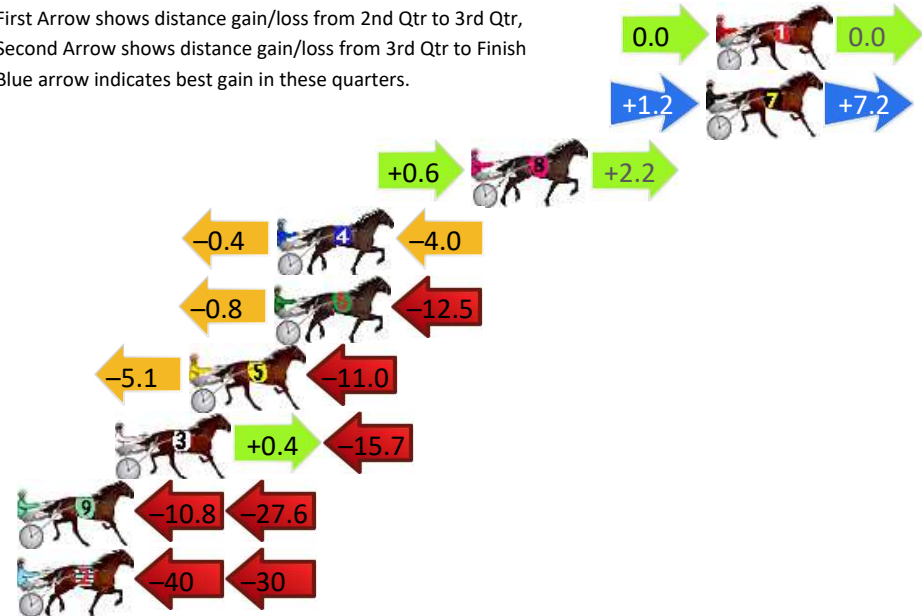

## Finish Position and metres gained

First Arrow shows distance gain/loss from 2nd Qtr to 3rd Qtr, Second Arrow shows distance gain/loss from 3rd Qtr to Finish  
Blue arrow indicates best gain in these quarters.

800

Visual positions in race at 2nd Quarter

400

Visual positions in race at 3rd Quarter

# Marburg Race 3 Distance 1850m

Sunday, 1 September 2024

Gross Time: 2:18.90 MileRate: 2:00.80 LeadTime: 17.40s First Qtr: 31.00s Second Qtr: 31.40s Third Qtr: 29.30s Fourth Qtr: 29.80s

DATA TABLE: 800 / 400 Posi's are position from leader and (how wide the horse was at that position)