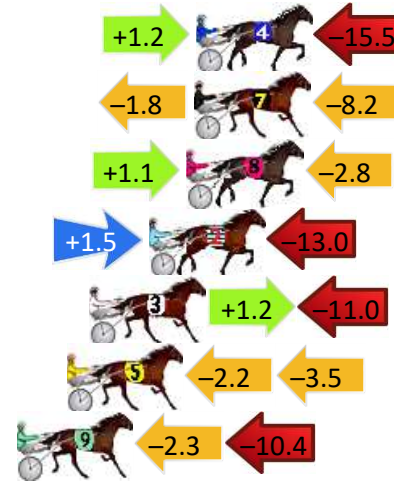

## Finish Position and metres gained

First Arrow shows distance gain/loss from 2nd Qtr to 3rd Qtr, Second Arrow shows distance gain/loss from 3rd Qtr to Finish  
Blue arrow indicates best gain in these quarters.

# Marburg Race 4 Distance 1850m

Sunday, 1 September 2024

Gross Time: 2:21.10 MileRate: 2:02.70 LeadTime: 17.50s First Qtr: 32.40s Second Qtr: 32.30s Third Qtr: 29.10s Fourth Qtr: 29.80s

DATA TABLE: 800 / 400 Posi's are position from leader and (how wide the horse was at that position)

No	Horse	Plc	Mar	800 Posi	400 Posi	Time	3rd Qtr	4th Qt
1	BUSTN FEELZ GOOD	1	0.0m	0.0m (0)	0.0m (0)	2:21.10	29.10s	29.80s
6	MY ULTIMATE LOUIE	2	0.5m	4.4m (0)	4.1m (0)	2:21.14	29.08s	29.54s
4	NIGHT NINJA	3	19.3m	5.0m (1)	3.8m (1)	2:22.61	29.02s	31.03s
7	WEDDING NIGHT	4	19.4m	9.4m (0)	11.2m (0)	2:22.61	29.24s	30.49s
8	BEYONSKI	5	19.7m	18.0m (1)	16.9m (1)	2:22.64	29.04s	30.10s
2	TUFFY	6	21.2m	9.7m (1)	8.2m (1)	2:22.76	29.00s	30.86s
3	ALWAYS AT NIGHT	7	23.6m	13.8m (1)	12.6m (1)	2:22.94	29.02s	30.72s
5	SARIE MARAIS	8	24.5m	18.8m (0)	21.0m (0)	2:23.01	29.28s	30.17s
9	DESTINY BLUES	9	26.5m	13.8m (0)	16.1m (0)	2:23.17	29.28s	30.69s