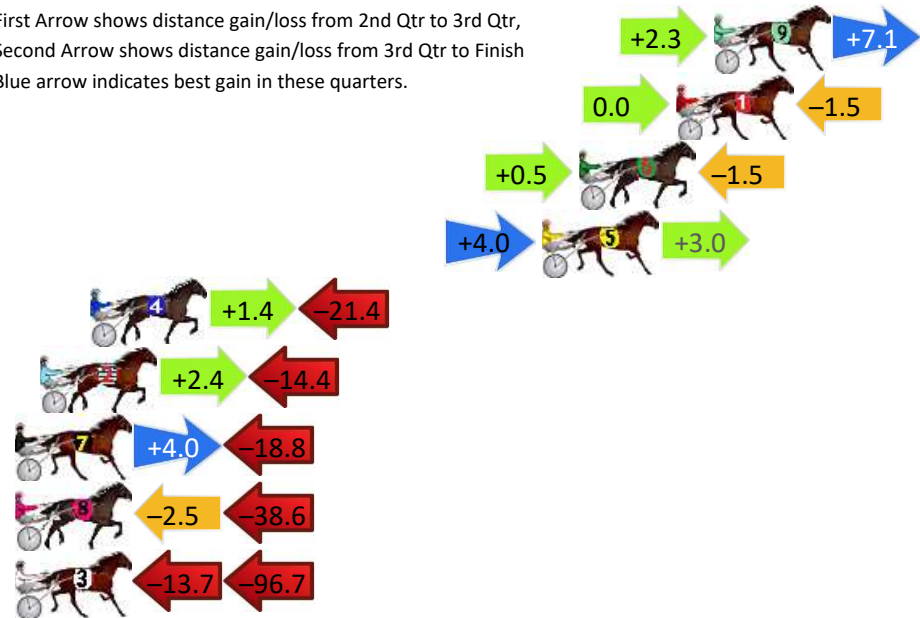

## Finish Position and metres gained

First Arrow shows distance gain/loss from 2nd Qtr to 3rd Qtr, Second Arrow shows distance gain/loss from 3rd Qtr to Finish  
Blue arrow indicates best gain in these quarters.

800

Visual positions in race at 2nd Quarter

400

Visual positions in race at 3rd Quarter

# Marburg Race 5 Distance 1850m

Sunday, 1 September 2024

Gross Time: 2:17.80 MileRate: 1:59.90 LeadTime: 17.10s First Qtr: 31.10s Second Qtr: 31.00s Third Qtr: 29.00s Fourth Qtr: 29.60s

DATA TABLE: 800 / 400 Posi's are position from leader and (how wide the horse was at that position)