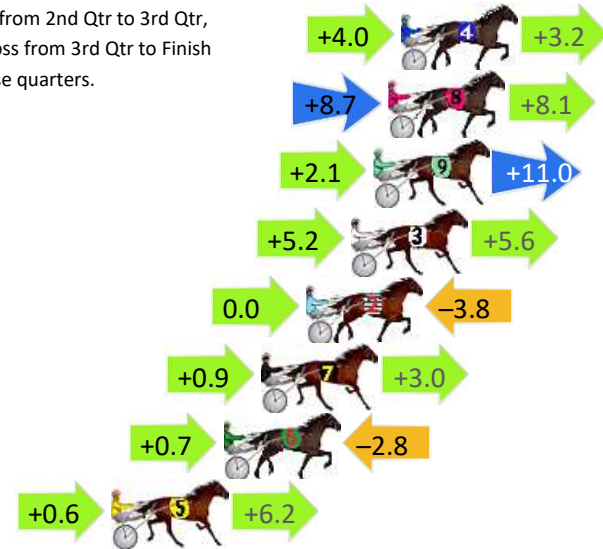

## Finish Position and metres gained

First Arrow shows distance gain/loss from 2nd Qtr to 3rd Qtr, Second Arrow shows distance gain/loss from 3rd Qtr to Finish  
Blue arrow indicates best gain in these quarters.

800

Visual positions in race at 2nd Quarter

400

Visual positions in race at 3rd Quarter

# Marburg Race 8 Distance 1850m

Sunday, 1 September 2024

Gross Time: 2:17.60 MileRate: 1:59.70 LeadTime: 16.90s First Qtr: 30.30s Second Qtr: 30.70s Third Qtr: 28.90s Fourth Qtr: 30.80s

DATA TABLE: 800 / 400 Posi's are position from leader and (how wide the horse was at that position)