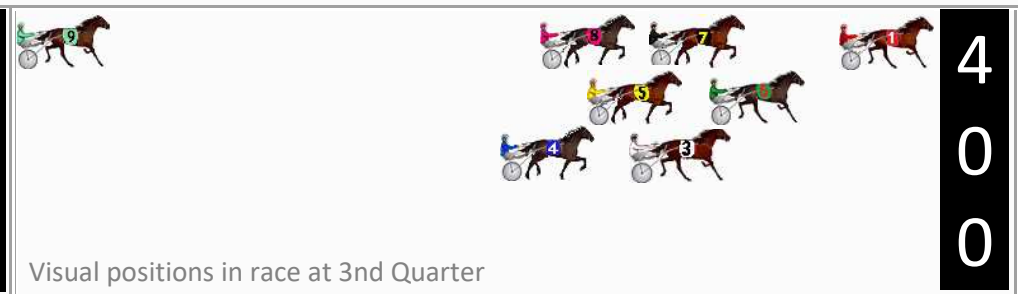

## Finish Position and metres gained

First Arrow shows distance gain/loss from 2nd Qtr to 3rd Qtr, Second Arrow shows distance gain/loss from 3rd Qtr to Finish  
Blue arrow indicates best gain in these quarters.