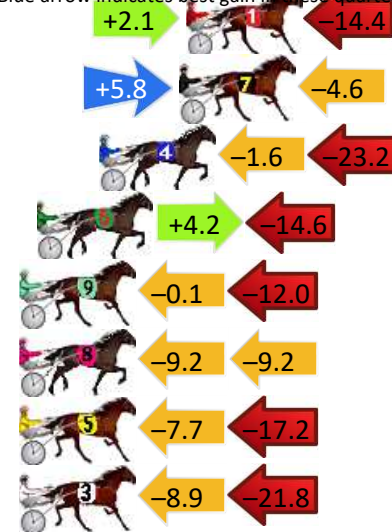

## Finish Position and metres gained

First Arrow shows distance gain/loss from 2nd Qtr to 3rd Qtr, Second Arrow shows distance gain/loss from 3rd Qtr to Finish  
Blue arrow indicates best gain in these quarters.

800

Visual positions in race at 2nd Quarter

400

Visual positions in race at 3rd Quarter

# Marburg Race 7 Distance 1850m

Sunday, 1 September 2024

Gross Time: 2:17.60 MileRate: 1:59.70 LeadTime: 16.40s First Qtr: 28.70s Second Qtr: 31.80s Third Qtr: 29.60s Fourth Qtr: 31.10s

DATA TABLE: 800 / 400 Posi's are position from leader and (how wide the horse was at that position)