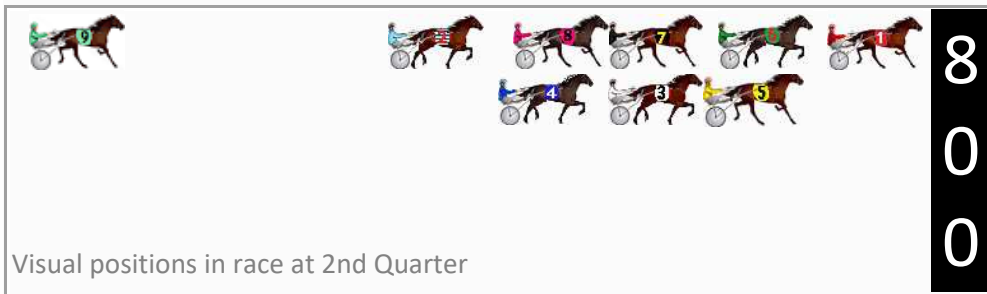

800

Visual positions in race at 2nd Quarter

400

Visual positions in race at 3rd Quarter

## Finish Position and metres gained

First Arrow shows distance gain/loss from 2nd Qtr to 3rd Qtr, Second Arrow shows distance gain/loss from 3rd Qtr to Finish  
Blue arrow indicates best gain in these quarters.