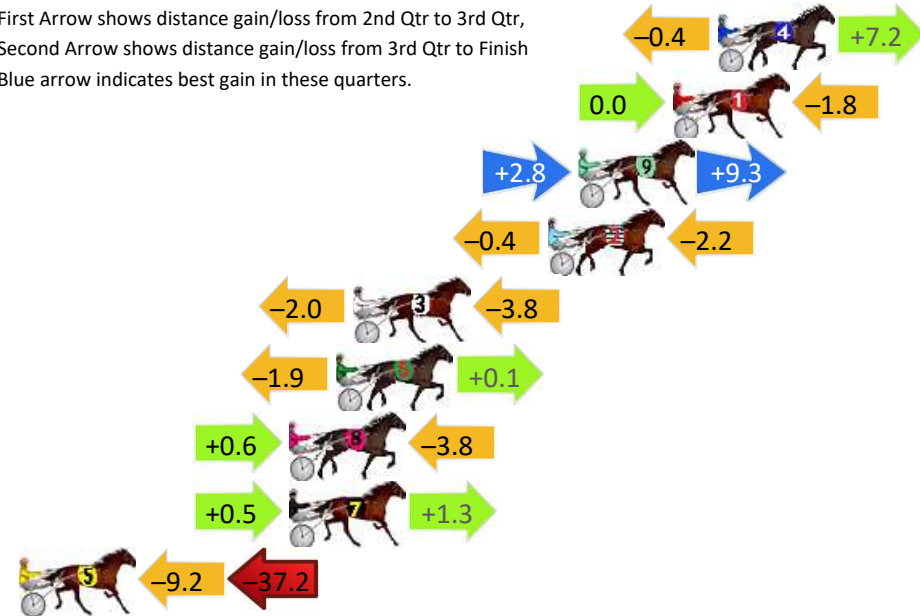

# Marburg Race 1 Distance 1850m

Sunday, 1 September 2024

Gross Time: 2:22.30 MileRate: 2:03.80 LeadTime: 16.90s First Qtr: 31.10s Second Qtr: 31.70s Third Qtr: 31.00s Fourth Qtr: 31.60s

DATA TABLE: 800 / 400 Posi's are position from leader and (how wide the horse was at that position)

## Finish Position and metres gained

First Arrow shows distance gain/loss from 2nd Qtr to 3rd Qtr, Second Arrow shows distance gain/loss from 3rd Qtr to Finish  
Blue arrow indicates best gain in these quarters.