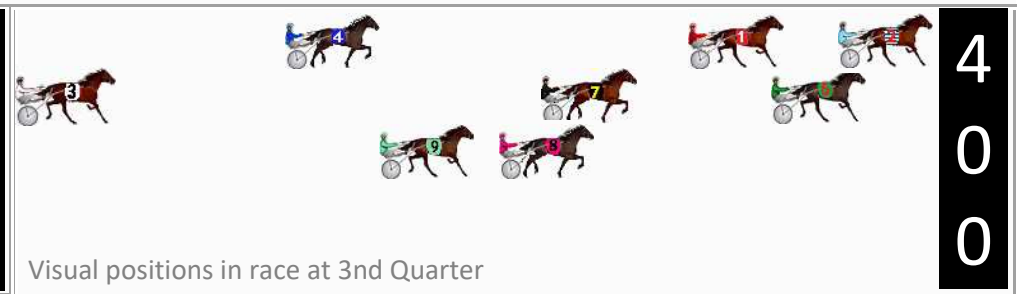

Marburg Race 7 Distance 2200m

Tuesday, 22 October 2024

Gross Time: 2:41.60 MileRate: 1:58.20 LeadTime: 42.80s First Qtr: 29.80s Second Qtr: 29.60s Third Qtr: 29.10s Fourth Qtr: 30.30s

DATA TABLE: 800 / 400 Posi's are position from leader and (how wide the horse was at that position)

NoHorse	Plc	Mar	800 Posi	400 Posi	Time	3rd Qtr	4th Qt
1 MIKI MAGIC	1	0.0m	8.9m (0)	6.0m (0)	2:41.60	28.90s	29.86s
6 MADRIGAL	2	0.4m	13.8m (0)	2.7m (1)	2:41.63	28.30s	30.13s
2 MERGE RIGHT	3	5.9m	0.0m (0)	0.0m (0)	2:42.07	29.10s	30.77s
9 AQUA SANCTA	4	15.6m	22.1m (2)	18.4m (2)	2:42.84	28.86s	30.18s
8 BONNIES CAM	5	19.3m	26.0m (2)	13.6m (2)	2:43.13	28.22s	30.83s
7 OBI ONE	6	20.0m	17.7m (2)	11.9m (1)	2:43.19	28.70s	31.01s
4 JOHNSON STEP	7	68.6m	19.4m (0)	22.2m (0)	2:47.04	29.34s	34.10s
3 CALL ME KEITH	8	89.7m	14.9m (1)	39.6m (1)	2:48.72	30.94s	34.50s

Finish Position and metres gained

First Arrow shows distance gain/loss from 2nd Qtr to 3rd Qtr, Second Arrow shows distance gain/loss from 3rd Qtr to Finish Blue arrow indicates best gain in these quarters.