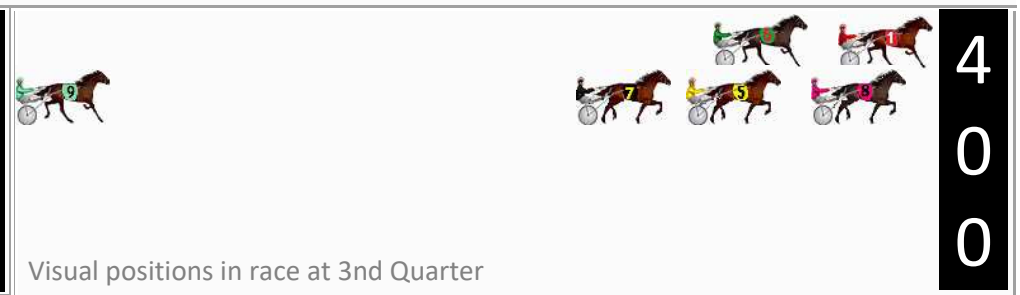

Finish Position and metres gained

First Arrow shows distance gain/loss from 2nd Qtr to 3rd Qtr, Second Arrow shows distance gain/loss from 3rd Qtr to Finish Blue arrow indicates best gain in these quarters.

800

Visual positions in race at 2nd Quarter

400

Visual positions in race at 3rd Quarter

Marburg Race 5 Distance 1850m

Tuesday, 22 October 2024

Gross Time: 2:16.70 MileRate: 1:58.90 LeadTime: 16.80s First Qtr: 30.40s Second Qtr: 31.00s Third Qtr: 29.00s Fourth Qtr: 29.50s

DATA TABLE: 800 / 400 Posi's are position from leader and (how wide the horse was at that position)

NoHorse	Plc	Mar	800 Posi	400 Posi	Time	3rd Qtr	4th Qt
1 WILLROBY	1	0.0m	0.0m (0)	0.0m (0)	2:16.70	29.00s	29.50s
8 HIGHLY RESPECTED	2	8.2m	0.8m (1)	1.1m (1)	2:17.33	29.02s	30.05s
6 CRIME TIME	3	8.7m	4.4m (0)	5.0m (0)	2:17.37	29.04s	29.81s
7 SHADYS DELIGHT	4	15.2m	10.6m (1)	10.5m (1)	2:17.88	29.00s	29.92s
5 CAPTAIN OH CAPTAIN	5	25.5m	5.6m (1)	6.1m (1)	2:18.67	29.04s	31.03s
9 TALKER JAE WALKER	6	425.4m	18.3m (1)	133.7m (1)	2:49.60	37.40s	52.68s