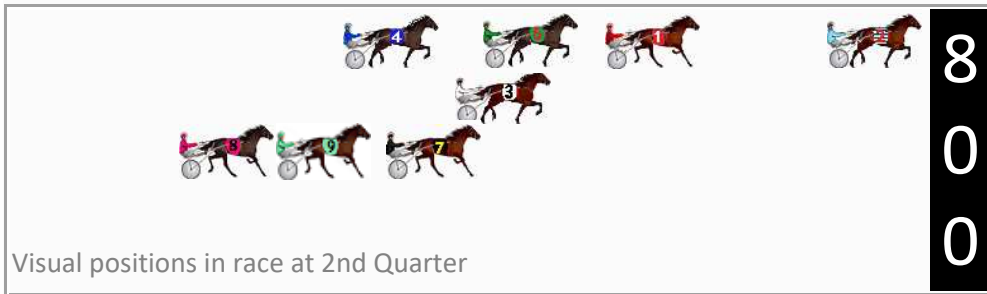

Marburg Race 7 Distance 2200m

Tuesday, 22 October 2024

Gross Time: 2:41.60 MileRate: 1:58.20 LeadTime: 42.80s First Qtr: 29.80s Second Qtr: 29.60s Third Qtr: 29.10s Fourth Qtr: 30.30s

DATA TABLE: 800 / 400 Posi's are position from leader and (how wide the horse was at that position)

NoHorse	Plc	Mar	800 Posi	400 Posi	Time	3rd Qtr	4th Qt
1 MIKI MAGIC	1	0.0m	8.9m (0)	6.0m (0)	2:41.60	28.90s	29.86s
6 MADRIGAL	2	0.4m	13.8m (0)	2.7m (1)	2:41.63	28.30s	30.13s
2 MERGE RIGHT	3	5.9m	0.0m (0)	0.0m (0)	2:42.07	29.10s	30.77s
9 AQUA SANCTA	4	15.6m	22.1m (2)	18.4m (2)	2:42.84	28.86s	30.18s
8 BONNIES CAM	5	19.3m	26.0m (2)	13.6m (2)	2:43.13	28.22s	30.83s
7 OBI ONE	6	20.0m	17.7m (2)	11.9m (1)	2:43.19	28.70s	31.01s
4 JOHNSON STEP	7	68.6m	19.4m (0)	22.2m (0)	2:47.04	29.34s	34.10s
3 CALL ME KEITH	8	89.7m	14.9m (1)	39.6m (1)	2:48.72	30.94s	34.50s

Finish Position and metres gained

First Arrow shows distance gain/loss from 2nd Qtr to 3rd Qtr, Second Arrow shows distance gain/loss from 3rd Qtr to Finish Blue arrow indicates best gain in these quarters.