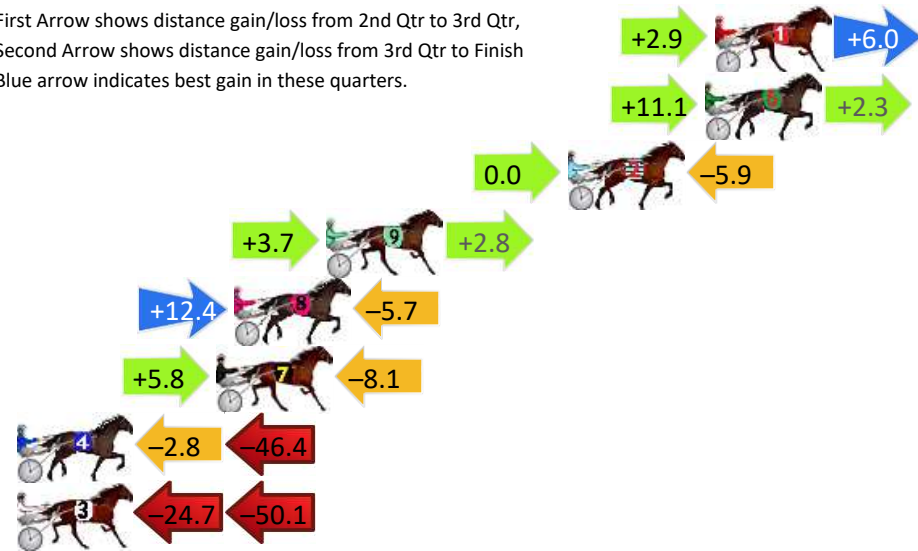

Finish Position and metres gained

First Arrow shows distance gain/loss from 2nd Qtr to 3rd Qtr,
Second Arrow shows distance gain/loss from 3rd Qtr to Finish
Blue arrow indicates best gain in these quarters.

Marburg Race 7 Distance 2200m

Tuesday, 22 October 2024

Gross Time: 2:41.60 MileRate: 1:58.20 LeadTime: 42.80s First Qtr: 29.80s Second Qtr: 29.60s Third Qtr: 29.10s Fourth Qtr: 30.30s

DATA TABLE: 800 / 400 Posi's are position from leader and (how wide the horse was at that position)