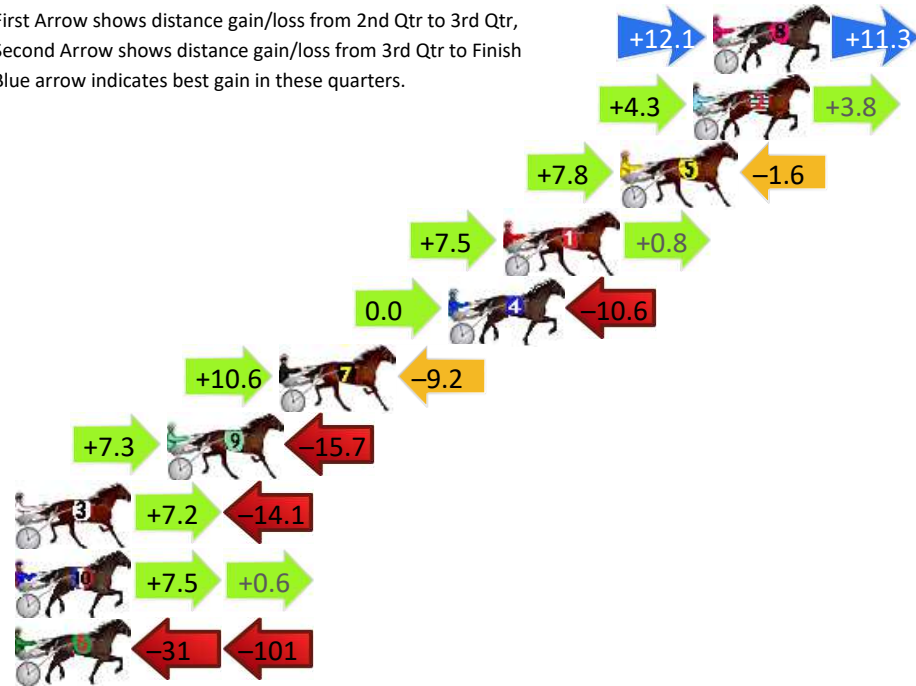

Finish Position and metres gained

First Arrow shows distance gain/loss from 2nd Qtr to 3rd Qtr, Second Arrow shows distance gain/loss from 3rd Qtr to Finish
Blue arrow indicates best gain in these quarters

8
0
0

Visual positions in race at 2nd Quarter

4
0
0

Visual positions in race at 3rd Quarter

Marburg Race 2 Distance 2200m

Tuesday, 22 October 2024

Gross Time: 2:53.50 MileRate: 2:05.20 LeadTime: 48.60s First Qtr: 31.30s Second Qtr: 30.90s Third Qtr: 31.20s Fourth Qtr: 31.50s

DATA TABLE: 800 / 400 Posi's are position from leader and (how wide the horse was at that position)

No	Horse	Plc	Mar	800 Posi	400 Posi	Time	3rd Qtr	4th Qt
8	NATTY PAGGER	1	0.0m	23.4m (1)	11.3m (1)	2:53.50	30.28s	30.62s
2	MIRA SATURN	2	0.8m	8.9m (0)	4.6m (0)	2:53.57	30.88s	31.21s
5	WHIRLWIND WILBUR	3	3.7m	9.9m (1)	2.1m (1)	2:53.80	30.60s	31.64s
1	DORA LEE	4	8.4m	16.7m (0)	9.2m (0)	2:54.19	30.64s	31.47s
4	DOLLYS DUKE	5	10.6m	0.0m (0)	0.0m (0)	2:54.37	31.20s	32.37s
7	IGNITE	6	17.4m	18.8m (1)	8.2m (2)	2:54.93	30.40s	32.29s
9	TRIAGE	7	21.9m	13.5m (1)	6.2m (1)	2:55.30	30.64s	32.82s
3	JUSTABITLIKESULLY	8	47.0m	40.1m (0)	32.9m (0)	2:57.37	30.68s	32.81s
10	IM A GYPSY QUEEN	9	52.8m	60.9m (0)	53.4m (0)	2:57.85	30.68s	31.69s
6	LOVE WHO	10	298.0m	167.2m (0)	197.6m (0)	3:18.03	33.76s	40.63s

Finish Position and metres gained

First Arrow shows distance gain/loss from 2nd Qtr to 3rd Qtr, Second Arrow shows distance gain/loss from 3rd Qtr to Finish
Blue arrow indicates best gain in these quarters.