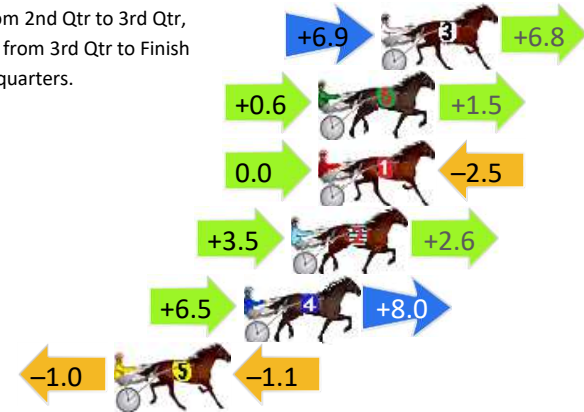

Finish Position and metres gained

First Arrow shows distance gain/loss from 2nd Qtr to 3rd Qtr, Second Arrow shows distance gain/loss from 3rd Qtr to Finish Blue arrow indicates best gain in these quarters.

Marburg Race 4 Distance 1850m

Tuesday, 22 October 2024

Gross Time: 2:14.20 MileRate: 1:56.80 LeadTime: 17.00s First Qtr: 31.20s Second Qtr: 28.90s Third Qtr: 28.20s Fourth Qtr: 28.90s

DATA TABLE: 800 / 400 Posi's are position from leader and (how wide the horse was at that position)