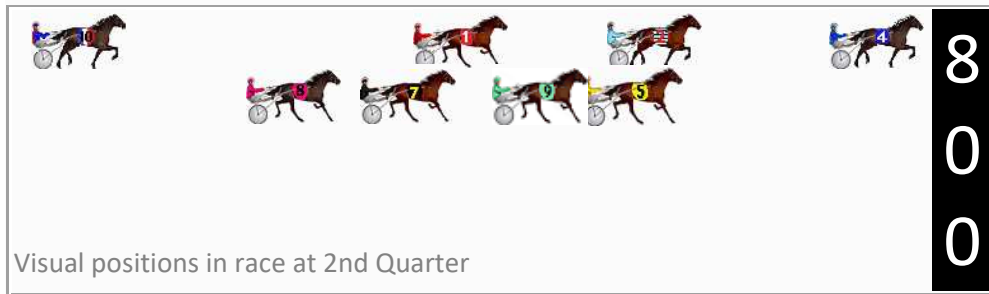

Finish Position and metres gained

First Arrow shows distance gain/loss from 2nd Qtr to 3rd Qtr, Second Arrow shows distance gain/loss from 3rd Qtr to Finish
Blue arrow indicates best gain in these quarters

8
0
0

Visual positions in race at 2nd Quarter

4
0
0

Visual positions in race at 3rd Quarter

Marburg Race 2 Distance 2200m

Tuesday, 22 October 2024

Gross Time: 2:53.50 MileRate: 2:05.20 LeadTime: 48.60s First Qtr: 31.30s Second Qtr: 30.90s Third Qtr: 31.20s Fourth Qtr: 31.50s

DATA TABLE: 800 / 400 Posi's are position from leader and (how wide the horse was at that position)

No	Horse	Plc	Mar	800 Posi	400 Posi	Time	3rd Qtr	4th Qt
8	NATTY PAGGER	1	0.0m	23.4m (1)	11.3m (1)	2:53.50	30.28s	30.62s
2	MIRA SATURN	2	0.8m	8.9m (0)	4.6m (0)	2:53.57	30.88s	31.21s
5	WHIRLWIND WILBUR	3	3.7m	9.9m (1)	2.1m (1)	2:53.80	30.60s	31.64s
1	DORA LEE	4	8.4m	16.7m (0)	9.2m (0)	2:54.19	30.64s	31.47s
4	DOLLYS DUKE	5	10.6m	0.0m (0)	0.0m (0)	2:54.37	31.20s	32.37s
7	IGNITE	6	17.4m	18.8m (1)	8.2m (2)	2:54.93	30.40s	32.29s
9	TRIAGE	7	21.9m	13.5m (1)	6.2m (1)	2:55.30	30.64s	32.82s
3	JUSTABITLIKESULLY	8	47.0m	40.1m (0)	32.9m (0)	2:57.37	30.68s	32.81s
10	IM A GYPSY QUEEN	9	52.8m	60.9m (0)	53.4m (0)	2:57.85	30.68s	31.69s
6	LOVE WHO	10	298.0m	167.2m (0)	197.6m (0)	3:18.03	33.76s	40.63s

Finish Position and metres gained

First Arrow shows distance gain/loss from 2nd Qtr to 3rd Qtr, Second Arrow shows distance gain/loss from 3rd Qtr to Finish
Blue arrow indicates best gain in these quarters.