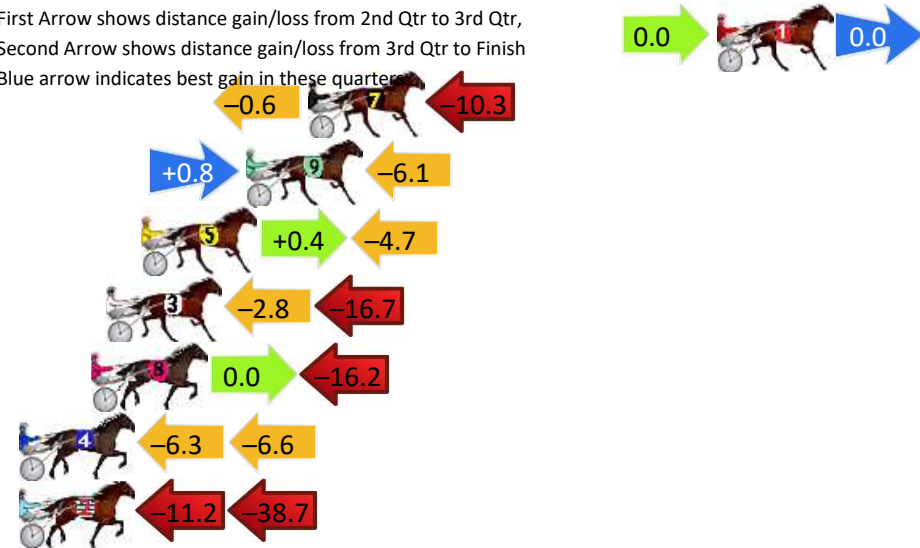

Marburg Race 1 Distance 1850m

Tuesday, 22 October 2024

Gross Time: 2:20.30 MileRate: 2:02.00 LeadTime: 17.70s First Qtr: 32.60s Second Qtr: 32.20s Third Qtr: 29.10s Fourth Qtr: 28.70s

DATA TABLE: 800 / 400 Posi's are position from leader and (how wide the horse was at that position)

No	Horse	Plc	Mar	800 Posi	400 Posi	Time	3rd Qtr	4th Qt
1	GETAGRIP	1	0.0m	0.0m (0)	0.0m (0)	2:20.30	29.10s	28.70s
7	BOLD PERSONALITY	2	16.4m	5.5m (0)	6.1m (0)	2:21.54	29.14s	29.50s
9	TAKING A PUNT	3	18.9m	13.6m (1)	12.8m (2)	2:21.72	29.04s	29.20s
5	ALSROKSTAR	4	23.1m	18.8m (1)	18.4m (1)	2:22.04	29.06s	29.12s
3	DIGBY JOY	5	24.5m	5.0m (1)	7.8m (1)	2:22.15	29.30s	29.99s
8	FREELANCE DANCER	6	25.1m	8.9m (1)	8.9m (2)	2:22.19	29.10s	29.95s
4	BELMER BETTY	7	30.6m	17.7m (0)	24.0m (1)	2:22.61	29.54s	29.29s
2	WECANONLYDREAM	8	59.9m	10.0m (0)	21.2m (0)	2:24.81	29.90s	31.69s

Finish Position and metres gained

First Arrow shows distance gain/loss from 2nd Qtr to 3rd Qtr, Second Arrow shows distance gain/loss from 3rd Qtr to Finish
Blue arrow indicates best gain in these quarters