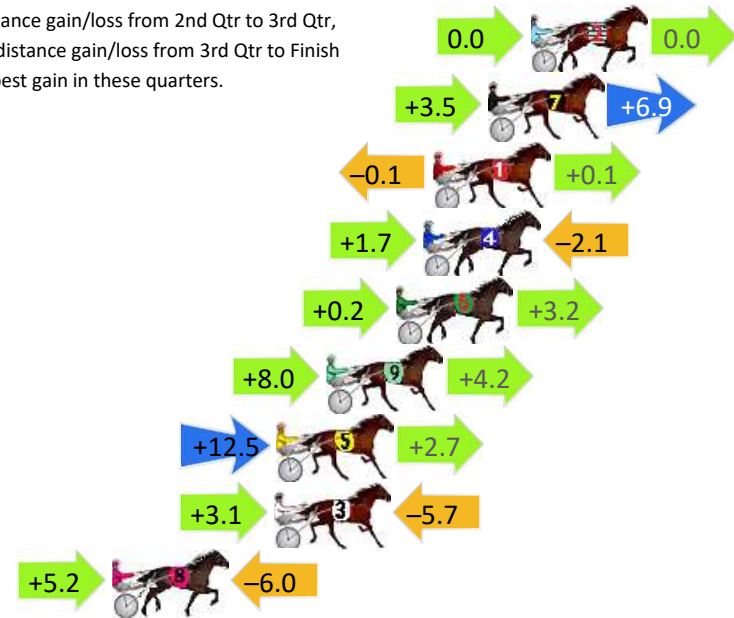

Finish Position and metres gained

First Arrow shows distance gain/loss from 2nd Qtr to 3rd Qtr, Second Arrow shows distance gain/loss from 3rd Qtr to Finish
Blue arrow indicates best gain in these quarters.

Marburg Race 3 Distance 1850m

Tuesday, 22 October 2024

Gross Time: 2:17.80 MileRate: 1:59.80 LeadTime: 16.70s First Qtr: 30.10s Second Qtr: 31.20s Third Qtr: 29.20s Fourth Qtr: 30.60s

DATA TABLE: 800 / 400 Posi's are position from leader and (how wide the horse was at that position)