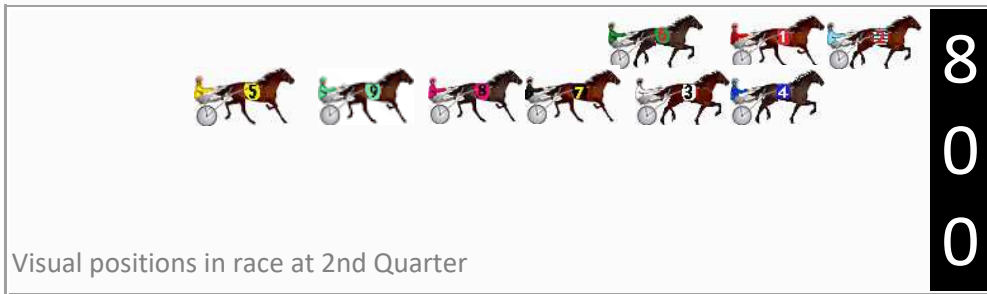

Finish Position and metres gained

First Arrow shows distance gain/loss from 2nd Qtr to 3rd Qtr, Second Arrow shows distance gain/loss from 3rd Qtr to Finish
Blue arrow indicates best gain in these quarters.