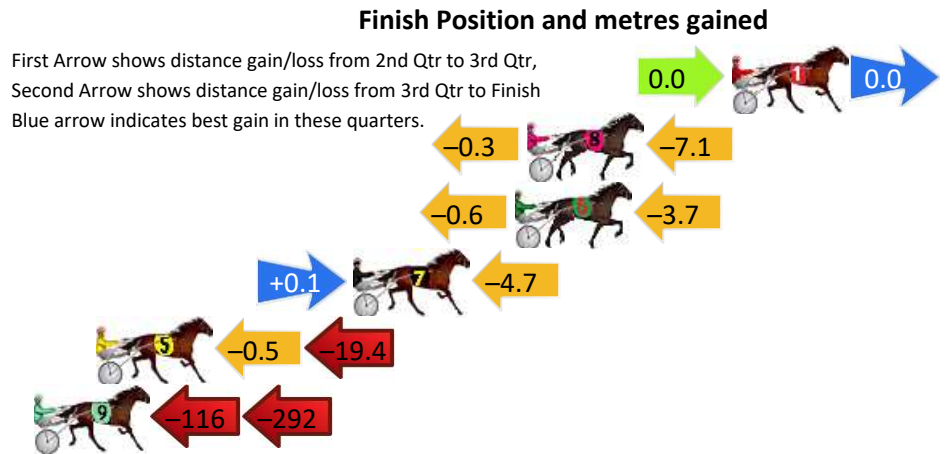

Finish Position and metres gained

First Arrow shows distance gain/loss from 2nd Qtr to 3rd Qtr, Second Arrow shows distance gain/loss from 3rd Qtr to Finish Blue arrow indicates best gain in these quarters.

800

Visual positions in race at 2nd Quarter

400

Visual positions in race at 3rd Quarter

Marburg Race 5 Distance 1850m

Tuesday, 22 October 2024

Gross Time: 2:16.70 MileRate: 1:58.90 LeadTime: 16.80s First Qtr: 30.40s Second Qtr: 31.00s Third Qtr: 29.00s Fourth Qtr: 29.50s

DATA TABLE: 800 / 400 Posi's are position from leader and (how wide the horse was at that position)

NoHorse	Plc	Mar	800 Posi	400 Posi	Time	3rd Qtr	4th Qt
1 WILLROBY	1	0.0m	0.0m (0)	0.0m (0)	2:16.70	29.00s	29.50s
8 HIGHLY RESPECTED	2	8.2m	0.8m (1)	1.1m (1)	2:17.33	29.02s	30.05s
6 CRIME TIME	3	8.7m	4.4m (0)	5.0m (0)	2:17.37	29.04s	29.81s
7 SHADYS DELIGHT	4	15.2m	10.6m (1)	10.5m (1)	2:17.88	29.00s	29.92s
5 CAPTAIN OH CAPTAIN	5	25.5m	5.6m (1)	6.1m (1)	2:18.67	29.04s	31.03s
9 TALKER JAE WALKER	6	425.4m	18.3m (1)	133.7m (1)	2:49.60	37.40s	52.68s