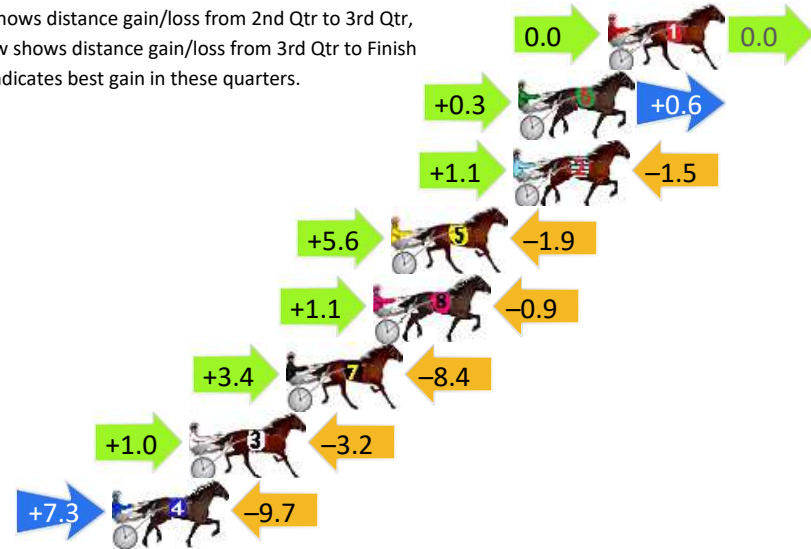

Finish Position and metres gained

First Arrow shows distance gain/loss from 2nd Qtr to 3rd Qtr, Second Arrow shows distance gain/loss from 3rd Qtr to Finish Blue arrow indicates best gain in these quarters.

DATA TABLE: 800 / 400 Posi's are position from leader and (how wide the horse was at that position)

NoHorse	Plc	Mar	800 Posi	400 Posi	Time	3rd Qtr	4th Qt
1 WILLROBY	1	0.0m	0.0m (0)	0.0m (0)	2:16.70	29.00s	29.50s
8 HIGHLY RESPECTED	2	8.2m	0.8m (1)	1.1m (1)	2:17.33	29.02s	30.05s
6 CRIME TIME	3	8.7m	4.4m (0)	5.0m (0)	2:17.37	29.04s	29.81s
7 SHADYS DELIGHT	4	15.2m	10.6m (1)	10.5m (1)	2:17.88	29.00s	29.92s
5 CAPTAIN OH CAPTAIN	5	25.5m	5.6m (1)	6.1m (1)	2:18.67	29.04s	31.03s
9 TALKER JAE WALKER	6	425.4m	18.3m (1)	133.7m (1)	2:49.60	37.40s	52.68s

Marburg Race 6 Distance 1850m

Tuesday, 22 October 2024

Gross Time: 2:16.90 MileRate: 1:59.10 LeadTime: 16.30s First Qtr: 32.70s Second Qtr: 30.90s Third Qtr: 28.60s Fourth Qtr: 28.40s

DATA TABLE: 800 / 400 Posi's are position from leader and (how wide the horse was at that position)